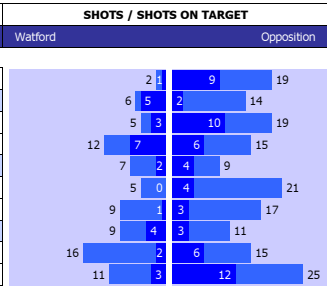

WATFORD 10 MATCH LEAGUE FORM

SS	DATE	CMP	VEN	OPPOSITION	T	N	R	SCORE
18/19	0903	EPL	A	Man City	1	1	L	3 1
18/19	0303	EPL	H	Leicester	11	10	W	2 1
18/19	2702	EPL	A	Liverpool	1	2	L	5 0
18/19	2202	EPL	A	Cardiff	17	18	W	1 5
18/19	0902	EPL	H	Everton	9	11	W	1 0
18/19	0202	EPL	A	Brighton	13	15	D	0 0
18/19	3001	EPL	A	Tottenham	3	3	L	2 1
18/19	1901	EPL	H	Burnley	15	17	D	0 0
18/19	1201	EPL	A	Crystal Palace	14	14	W	1 2
18/19	0201	EPL	A	Bournemouth	12	12	D	3 3