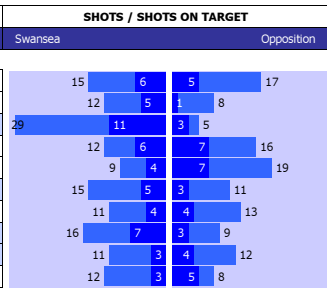

SWANSEA 10 MATCH LEAGUE FORM

SS	DATE	CMP	VEN	OPPOSITION	T	N	R	SCORE
18/19	1303	CH	A	West Brom	4	4	L	3 0
18/19	0803	CH	A	Norwich	1	1	L	1 0
18/19	0203	CH	H	Bolton	23	23	W	2 0
18/19	2302	CH	A	Sheffield Weds	15	11	L	3 1
18/19	1302	CH	A	Leeds	2	2	L	2 1
18/19	0902	CH	H	Millwall	20	19	W	1 0
18/19	0202	CH	A	Bristol City	7	7	L	2 0
18/19	2901	CH	H	Birmingham	13	12	D	3 3
18/19	1901	CH	H	Sheffield United	3	3	W	1 0
18/19	1201	CH	A	Preston	17	9	D	1 1

SQUAD STATS - SEASON TO DATE

SWANSEA				MAN CITY					
P	PLAYER	APP	S	GLS	P	PLAYER	APP	S	GLS
G	Erwin Mulder	24	1	0	G	Ederson Moraes	30	0	0
G	Kristoffer Nordfeldt	12	0	0	G	Claudio Bravo	0	0	0
D	Mike van der Hoorn	36	0	2	D	Aymeric Laporte	26	1	2
D	Connor Roberts	34	1	3	D	Kyle Walker	23	2	1
D	Joe Rodon	23	0	0	D	John Stones	18	1	0
D	Kyle Naughton	22	4	1	D	Nicolas Otamendi	13	2	0
D	Cameron Carter-Vickers	14	6	0	D	Benjamin Mendy	9	0	0
D	Martin Olsson	13	4	0	D	Vincent Kompany	8	4	0
M	Matt Grimes	30	5	0	M	Bernardo Silva	25	4	5
M	Bersant Celina	30	3	5	M	Fernandinho	25	0	1
M	Daniel James	19	5	2	M	David Silva	22	4	6
M	Jay Fulton	17	8	2	M	Ilkay Gundogan	16	8	5
M	Leroy Fer	15	9	1	M	Riyad Mahrez	12	12	6
M	Barrie McKay	14	11	1	M	Fabian Delph	8	3	0
F	Oli McBurnie	29	4	16	F	Raheem Sterling	24	3	15
F	Joel Asoro	4	6	0	F	Sergio Aguero	24	2	18
F	Wilfried Bony	1	6	1	F	Leroy Sane	18	7	8
F	Liam Cullen	0	0	0	F	Gabriel Jesus	7	16	6
					F	Ian Carlo Poveda-Ocampe	0	0	0

MAN CITY 10 MATCH LEAGUE FORM

SS	DATE	CMP	VEN	OPPOSITION	T	N	R	SCORE
18/19	0903	EPL	H	Watford	8	8	W	3 1
18/19	0203	EPL	A	Bournemouth	12	12	W	0 1
18/19	2702	EPL	H	West Ham	10	9	W	1 0
18/19	1002	EPL	H	Chelsea	5	6	W	6 0
18/19	0602	EPL	A	Everton	9	11	W	0 2
18/19	0302	EPL	H	Arsenal	5	4	W	3 1
18/19	2901	EPL	A	Newcastle	17	13	L	2 1
18/19	2001	EPL	A	Huddersfield	20	20	W	0 3
18/19	1401	EPL	H	Wolves	11	7	W	3 0
18/19	0301	EPL	H	Liverpool	1	2	W	2 1