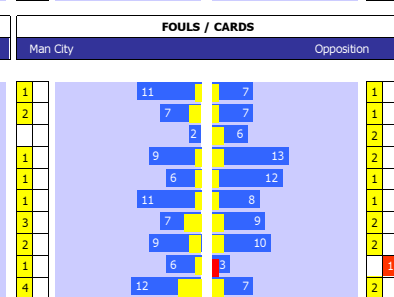

SQUAD STATS - SEASON TO DATE

P	PLAYER	APP	S	GLS
F	Oli McBurnie	29	4	16
F	Joel Asoro	4	6	0
F	Wilfried Bony	1	6	1
F	Liam Cullen	0	0	0
F	Raheem Sterling	24	3	15
F	Sergio Aguero	24	2	18
F	Leroy Sane	18	7	8
F	Gabriel Jesus	7	16	6
F	Ian Carlo Poveda-Ocampe	0	0	0