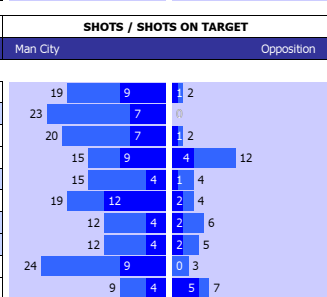

SQUAD STATS - SEASON TO DATE

P	PLAYER	APP	S	GLS
F	Oli McBurnie	29	4	16
F	Joel Asoro	4	6	0
F	Wilfried Bony	1	6	1
F	Liam Cullen	0	0	0
F	Raheem Sterling	24	3	15
F	Sergio Aguero	24	2	18
F	Leroy Sane	18	7	8
F	Gabriel Jesus	7	16	6
F	Ian Carlo Poveda-Ocampe	0	0	0