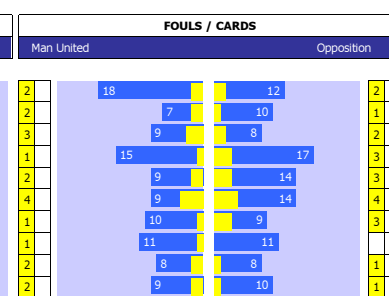

WOLVES 10 MATCH LEAGUE FORM

SS	DATE	CMP	VEN	OPPOSITION	T	N	R	SCORE
18/19	1003	EPL	A	Chelsea	6	6	D	1 1
18/19	0203	EPL	H	Cardiff	18	18	W	2 0
18/19	2602	EPL	A	Huddersfield	20	20	L	1 0
18/19	2302	EPL	A	Bournemouth	11	12	D	1 1
18/19	1102	EPL	H	Newcastle	17	13	D	1 1
18/19	0202	EPL	A	Everton	8	11	W	1 3
18/19	2901	EPL	H	West Ham	10	9	W	3 0
18/19	1901	EPL	H	Leicester	8	10	W	4 3
18/19	1401	EPL	A	Man City	2	1	L	3 0
18/19	0201	EPL	H	Crystal Palace	14	14	L	0 2

SQUAD STATS - SEASON TO DATE

WOLVES				MAN UNITED					
P	PLAYER	APP	S	GLS	P	PLAYER	APP	S	GLS
G	Rui Patricio	29	0	0	G	David de Gea	30	0	0
G	John Ruddy	1	0	0	G	Sergio Romero	0	0	0
D	Conor Coady	30	0	0	D	Victor Lindelof	24	1	1
D	Matt Doherty	28	2	3	D	Luke Shaw	24	0	1
D	Ryan Bennett	28	0	1	D	Ashley Young	22	1	2
D	Willy Boly	28	0	3	D	Chris Smalling	18	0	1
D	Jonny	25	0	1	D	Phil Jones	10	2	0
D	Ruben Vinagre	6	7	0	D	Diogo Dalot	8	3	0
M	Joao Moutinho	27	3	1	M	Paul Pogba	26	1	11
M	Ruben Neves	26	1	3	M	Nemanja Matic	24	0	1
M	Diogo Jota	21	4	6	M	Jesse Lingard	15	7	4
M	Romain Saiss	10	6	2	M	Ander Herrera	14	5	2
M	Leander Dendoncker	10	1	1	M	Juan Mata	12	6	2
M	Morgan Gibbs-White	4	17	0	M	Fred	9	4	1
F	Raul Jimenez	29	1	12	F	Marcus Rashford	20	6	9
F	Helder Costa	16	7	1	F	Romelu Lukaku	18	9	12
F	Adama Traore	7	17	1	F	Anthony Martial	15	6	9
F	Ivan Cavaleiro	5	14	3	F	Alexis Sanchez	8	9	1
F	Leo Bonatini	0	7	0	F	Mason Greenwood	0	1	0

MAN UNITED 10 MATCH LEAGUE FORM

SS	DATE	CMP	VEN	OPPOSITION	T	N	R	SCORE
18/19	1003	EPL	A	Arsenal	5	4	L	2 0
18/19	0203	EPL	H	Southampton	17	16	W	3 2
18/19	2702	EPL	A	Crystal Palace	14	14	W	1 3
18/19	2402	EPL	H	Liverpool	2	2	D	0 0
18/19	0902	EPL	A	Fulham	19	19	W	0 3
18/19	0302	EPL	A	Leicester	11	10	W	0 1
18/19	2901	EPL	H	Burnley	16	17	D	2 2
18/19	1901	EPL	H	Brighton	13	15	W	2 1
18/19	1301	EPL	A	Tottenham	3	3	W	0 1
18/19	0201	EPL	A	Newcastle	15	13	W	0 2