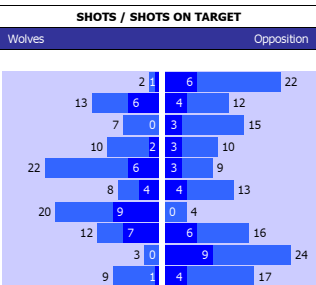

WOLVES 10 MATCH LEAGUE FORM

SS	DATE	CMP	VEN	OPPOSITION	T	N	R	SCORE
18/19	1003	EPL	A	Chelsea	6	6	D	1 1
18/19	0203	EPL	H	Cardiff	18	18	W	2 0
18/19	2602	EPL	A	Huddersfield	20	20	L	1 0
18/19	2302	EPL	A	Bournemouth	11	12	D	1 1
18/19	1102	EPL	H	Newcastle	17	13	D	1 1
18/19	0202	EPL	A	Everton	8	11	W	1 3
18/19	2901	EPL	H	West Ham	10	9	W	3 0
18/19	1901	EPL	H	Leicester	8	10	W	4 3
18/19	1401	EPL	A	Man City	2	1	L	3 0
18/19	0201	EPL	H	Crystal Palace	14	14	L	0 2