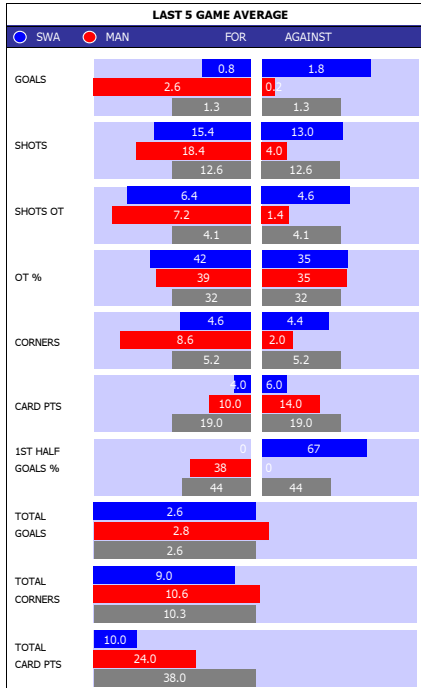

ENGLISH CHAMPIONSHIP 13/03/19				
P	TEAM	PL	GD	PTS
1	Norwich	37	28	75
2	Leeds	37	25	73
3	Sheffield United	37	29	71
4	West Brom	37	23	64
5	Middlesbrough	36	12	58
6	Derby	37	2	56
7	Bristol City	36	7	55
8	Aston Villa	37	11	54
9	Preston	37	7	54
10	Nott'm Forest	37	8	53
11	Sheffield Weds	37	-5	52
12	Birmingham	37	5	50
13	Hull	37	-2	50
14	Brentford	36	11	49
15	Swansea	36	-1	47
16	Blackburn	37	-6	47
17	Stoke	37	-5	46
18	QPR	37	-14	43
19	Millwall	37	-14	37
20	Reading	37	-16	36
21	Wigan	37	-19	36
22	Rotherham	37	-20	36
23	Bolton	37	-34	29
24	Ipswich	37	-32	23

ENGLISH PREMIER LEAGUE 10/03/19				
TEAM	PL	GD	PTS	
1	Man City	30	58	74
2	Liverpool	30	51	73
3	Tottenham	30	25	61
4	Arsenal	30	24	60
5	Man United	30	18	58
6	Chelsea	29	19	57
7	Wolves	30	2	44
8	Watford	30	-2	43
9	West Ham	30	-6	39
10	Leicester	30	-4	38
11	Everton	30	-1	37
12	Bournemouth	30	-13	37
13	Newcastle	30	-9	34
14	Crystal Palace	30	-5	33
15	Brighton	29	-10	33
16	Southampton	30	-16	30
17	Burnley	30	-23	30
18	Cardiff	30	-30	28
19	Fulham	30	-40	17
20	Huddersfield	30	-38	14