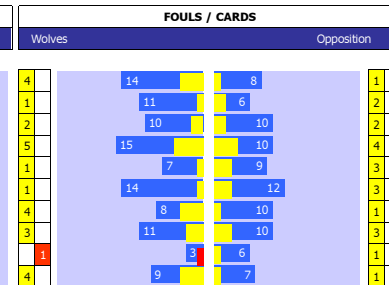

WOLVES 10 MATCH LEAGUE FORM

SS	DATE	CMP	VEN	OPPOSITION	T	N	R	SCORE
18/19	1003	EPL	A	Chelsea	6	6	D	1 1
18/19	0203	EPL	H	Cardiff	18	18	W	2 0
18/19	2602	EPL	A	Huddersfield	20	20	L	1 0
18/19	2302	EPL	A	Bournemouth	11	12	D	1 1
18/19	1102	EPL	H	Newcastle	17	13	D	1 1
18/19	0202	EPL	A	Everton	8	11	W	1 3
18/19	2901	EPL	H	West Ham	10	9	W	3 0
18/19	1901	EPL	H	Leicester	8	10	W	4 3
18/19	1401	EPL	A	Man City	2	1	L	3 0
18/19	0201	EPL	H	Crystal Palace	14	14	L	0 2