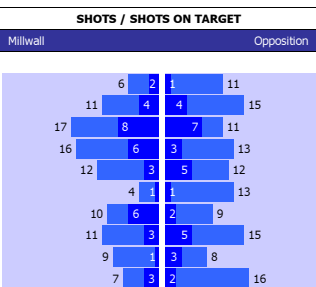

MILLWALL 10 MATCH LEAGUE FORM

SS	DATE	CMP	VEN	OPPOSITION	T	N	R	SCORE
18/19	1303	CH	A	Birmingham	12	12	W	0 2
18/19	0903	CH	A	Bolton	23	23	L	2 1
18/19	0203	CH	H	Norwich	2	1	L	1 3
18/19	2602	CH	A	Hull	13	13	L	2 1
18/19	2302	CH	H	Preston	11	9	L	1 3
18/19	2002	CH	A	Derby	7	6	W	0 1
18/19	1202	CH	H	Sheffield Weds	16	11	D	0 0
18/19	0902	CH	A	Swansea	13	15	L	1 0
18/19	0202	CH	H	Rotherham	21	22	D	0 0
18/19	1901	CH	A	Middlesbrough	5	5	D	1 1