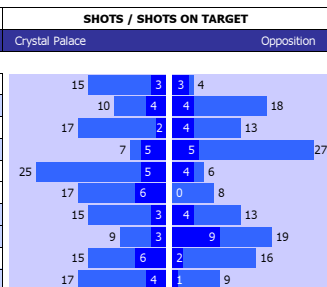

SQUAD STATS - SEASON TO DATE

WATFORD				CRYSTAL PALACE					
P	PLAYER	APP	S	GLS	P	PLAYER	APP	S	GLS
G	Ben Foster	30	0	0	G	Wayne Hennessey	17	1	0
G	Pontus Dahlberg	0	0	0	G	Vincente Guaita	12	0	0
D	Craig Cathcart	28	1	3	D	Patrick van Aanholt	30	0	1
D	Jose Holebas	23	1	3	D	Mamadou Sakho	27	0	0
D	Kiko	16	5	0	D	Aaron Wan-Bissaka	27	0	0
D	Adrian Mariappa	16	5	0	D	James Tomkins	26	0	1
D	Christian Kabasele	15	1	0	D	Jeffrey Schlupp	14	12	4
D	Darryl Janmaat	14	0	0	D	Martin Kelly	5	1	0
M	Roberto Pereyra	27	0	6	M	Luka Milivojevic	30	0	9
M	Abdoulaye Doucoure	26	1	3	M	James McArthur	29	1	2
M	Etienne Capoue	26	0	1	M	Andros Townsend	29	1	4
M	Will Hughes	23	1	1	M	Cheikhou Kouyate	18	6	0
M	Ken Sema	8	7	1	M	Max Meyer	11	12	1
M	Tom Cleverley	4	8	1	M	Jason Puncheon	0	5	0
F	Troy Deeney	23	4	8	F	Wilfried Zaha	26	0	8
F	Gerard Deulofeu	19	4	7	F	Jordan Ayew	13	5	1
F	Isaac Success	9	15	1	F	Christian Benteke	6	4	0
F	Andre Gray	9	12	5	F	Michy Batshuayi	4	2	2
F	Stefano Okaka	0	2	0	F	Alexander Sorloth	0	12	0

CRYSTAL PALACE 10 MATCH LEAGUE FORM

SS	DATE	CMP	VEN	OPPOSITION	T	N	R	SCORE
18/19	0903	EPL	H	Brighton	15	15	L	1 2
18/19	0203	EPL	A	Burnley	15	17	W	1 3
18/19	2702	EPL	H	Man United	5	5	L	1 3
18/19	2302	EPL	A	Leicester	12	10	W	1 4
18/19	0902	EPL	H	West Ham	12	9	D	1 1
18/19	0202	EPL	H	Fulham	19	19	W	2 0
18/19	3001	EPL	A	Southampton	17	16	D	1 1
18/19	1901	EPL	A	Liverpool	1	2	L	4 3
18/19	1201	EPL	H	Watford	8	8	L	1 2
18/19	0201	EPL	A	Wolves	8	7	W	0 2