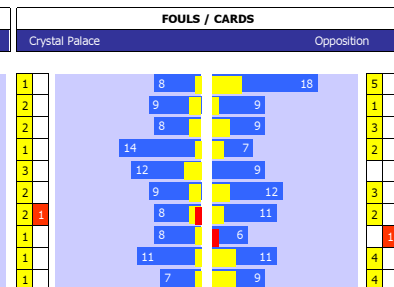

SQUAD STATS - SEASON TO DATE

WATFORD				CRYSTAL PALACE					
P	PLAYER	APP	S	GLS	P	PLAYER	APP	S	GLS
G	Ben Foster	30	0	0	G	Wayne Hennessey	17	1	0
G	Pontus Dahlberg	0	0	0	G	Vincente Guaita	12	0	0
D	Craig Cathcart	28	1	3	D	Patrick van Aanholt	30	0	1
D	Jose Holebas	23	1	3	D	Mamadou Sakho	27	0	0
D	Kiko	16	5	0	D	Aaron Wan-Bissaka	27	0	0
D	Adrian Mariappa	16	5	0	D	James Tomkins	26	0	1
D	Christian Kabasele	15	1	0	D	Jeffrey Schlupp	14	12	4
D	Darryl Janmaat	14	0	0	D	Martin Kelly	5	1	0
M	Roberto Pereyra	27	0	6	M	Luka Milivojevic	30	0	9
M	Abdoulaye Doucoure	26	1	3	M	James McArthur	29	1	2
M	Etienne Capoue	26	0	1	M	Andros Townsend	29	1	4
M	Will Hughes	23	1	1	M	Cheikhou Kouyate	18	6	0
M	Ken Sema	8	7	1	M	Max Meyer	11	12	1
M	Tom Cleverley	4	8	1	M	Jason Puncheon	0	5	0
F	Troy Deeney	23	4	8	F	Wilfried Zaha	26	0	8
F	Gerard Deulofeu	19	4	7	F	Jordan Ayew	13	5	1
F	Isaac Success	9	15	1	F	Christian Benteke	6	4	0
F	Andre Gray	9	12	5	F	Michy Batshuayi	4	2	2
F	Stefano Okaka	0	2	0	F	Alexander Sorloth	0	12	0

CRYSTAL PALACE 10 MATCH LEAGUE FORM

SS	DATE	CMP	VEN	OPPOSITION	T	N	R	SCORE
18/19	0903	EPL	H	Brighton	15	15	L	1 2
18/19	0203	EPL	A	Burnley	15	17	W	1 3
18/19	2702	EPL	H	Man United	5	5	L	1 3
18/19	2302	EPL	A	Leicester	12	10	W	1 4
18/19	0902	EPL	H	West Ham	12	9	D	1 1
18/19	0202	EPL	H	Fulham	19	19	W	2 0
18/19	3001	EPL	A	Southampton	17	16	D	1 1
18/19	1901	EPL	A	Liverpool	1	2	L	4 3
18/19	1201	EPL	H	Watford	8	8	L	1 2
18/19	0201	EPL	A	Wolves	8	7	W	0 2