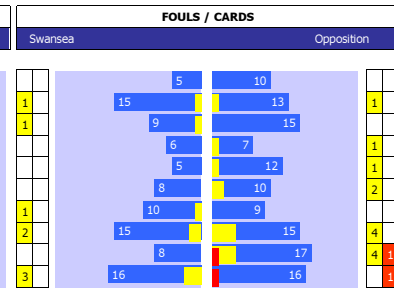

SWANSEA 10 MATCH LEAGUE FORM

SS	DATE	CMP	VEN	OPPOSITION	T	N	R	SCORE
18/19	1303	CH	A	West Brom	4	4	L	3 0
18/19	0803	CH	A	Norwich	1	1	L	1 0
18/19	0203	CH	H	Bolton	23	23	W	2 0
18/19	2302	CH	A	Sheffield Weds	15	11	L	3 1
18/19	1302	CH	A	Leeds	2	2	L	2 1
18/19	0902	CH	H	Millwall	20	19	W	1 0
18/19	0202	CH	A	Bristol City	7	7	L	2 0
18/19	2901	CH	H	Birmingham	13	12	D	3 3
18/19	1901	CH	H	Sheffield United	3	3	W	1 0
18/19	1201	CH	A	Preston	17	9	D	1 1

SQUAD STATS - SEASON TO DATE

SWANSEA				MAN CITY					
P	PLAYER	APP	S	GLS	P	PLAYER	APP	S	GLS
G	Erwin Mulder	24	1	0	G	Ederson Moraes	30	0	0
G	Kristoffer Nordfeldt	12	0	0	G	Claudio Bravo	0	0	0
D	Mike van der Hoorn	36	0	2	D	Aymeric Laporte	26	1	2
D	Connor Roberts	34	1	3	D	Kyle Walker	23	2	1
D	Joe Rodon	23	0	0	D	John Stones	18	1	0
D	Kyle Naughton	22	4	1	D	Nicolas Otamendi	13	2	0
D	Cameron Carter-Vickers	14	6	0	D	Benjamin Mendy	9	0	0
D	Martin Olsson	13	4	0	D	Vincent Kompany	8	4	0
M	Matt Grimes	30	5	0	M	Bernardo Silva	25	4	5
M	Bersant Celina	30	3	5	M	Fernandinho	25	0	1
M	Daniel James	19	5	2	M	David Silva	22	4	6
M	Jay Fulton	17	8	2	M	Ilkay Gundogan	16	8	5
M	Leroy Fer	15	9	1	M	Riyad Mahrez	12	12	6
M	Barrie McKay	14	11	1	M	Fabian Delph	8	3	0
F	Oli McBurnie	29	4	16	F	Raheem Sterling	24	3	15
F	Joel Asoro	4	6	0	F	Sergio Aguero	24	2	18
F	Wilfried Bony	1	6	1	F	Leroy Sane	18	7	8
F	Liam Cullen	0	0	0	F	Gabriel Jesus	7	16	6
					F	Ian Carlo Poveda-Ocampe	0	0	0

MAN CITY 10 MATCH LEAGUE FORM

SS	DATE	CMP	VEN	OPPOSITION	T	N	R	SCORE
18/19	0903	EPL	H	Watford	8	8	W	3 1
18/19	0203	EPL	A	Bournemouth	12	12	W	0 1
18/19	2702	EPL	H	West Ham	10	9	W	1 0
18/19	1002	EPL	H	Chelsea	5	6	W	6 0
18/19	0602	EPL	A	Everton	9	11	W	0 2
18/19	0302	EPL	H	Arsenal	5	4	W	3 1
18/19	2901	EPL	A	Newcastle	17	13	L	2 1
18/19	2001	EPL	A	Huddersfield	20	20	W	0 3
18/19	1401	EPL	H	Wolves	11	7	W	3 0
18/19	0301	EPL	H	Liverpool	1	2	W	2 1