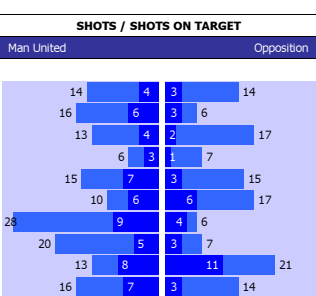

SQUAD STATS - SEASON TO DATE

WOLVES				MAN UNITED					
P	PLAYER	APP	S	GLS	P	PLAYER	APP	S	GLS
G	Rui Patricio	29	0	0	G	David de Gea	30	0	0
G	John Ruddy	1	0	0	G	Sergio Romero	0	0	0
D	Conor Coady	30	0	0	D	Victor Lindelof	24	1	1
D	Matt Doherty	28	2	3	D	Luke Shaw	24	0	1
D	Ryan Bennett	28	0	1	D	Ashley Young	22	1	2
D	Willy Boly	28	0	3	D	Chris Smalling	18	0	1
D	Jonny	25	0	1	D	Phil Jones	10	2	0
D	Ruben Vinagre	6	7	0	D	Diogo Dalot	8	3	0
M	Joao Moutinho	27	3	1	M	Paul Pogba	26	1	11
M	Ruben Neves	26	1	3	M	Nemanja Matic	24	0	1
M	Diogo Jota	21	4	6	M	Jesse Lingard	15	7	4
M	Romain Saiss	10	6	2	M	Ander Herrera	14	5	2
M	Leander Dendoncker	10	1	1	M	Juan Mata	12	6	2
M	Morgan Gibbs-White	4	17	0	M	Fred	9	4	1
F	Raul Jimenez	29	1	12	F	Marcus Rashford	20	6	9
F	Helder Costa	16	7	1	F	Romelu Lukaku	18	9	12
F	Adama Traore	7	17	1	F	Anthony Martial	15	6	9
F	Ivan Cavaleiro	5	14	3	F	Alexis Sanchez	8	9	1
F	Leo Bonatini	0	7	0	F	Mason Greenwood	0	1	0

MAN UNITED 10 MATCH LEAGUE FORM

SS	DATE	CMP	VEN	OPPOSITION	T	N	R	SCORE
18/19	1003	EPL	A	Arsenal	5	4	L	2 0
18/19	0203	EPL	H	Southampton	17	16	W	3 2
18/19	2702	EPL	A	Crystal Palace	14	14	W	1 3
18/19	2402	EPL	H	Liverpool	2	2	D	0 0
18/19	0902	EPL	A	Fulham	19	19	W	0 3
18/19	0302	EPL	A	Leicester	11	10	W	0 1
18/19	2901	EPL	H	Burnley	16	17	D	2 2
18/19	1901	EPL	H	Brighton	13	15	W	2 1
18/19	1301	EPL	A	Tottenham	3	3	W	0 1
18/19	0201	EPL	A	Newcastle	15	13	W	0 2