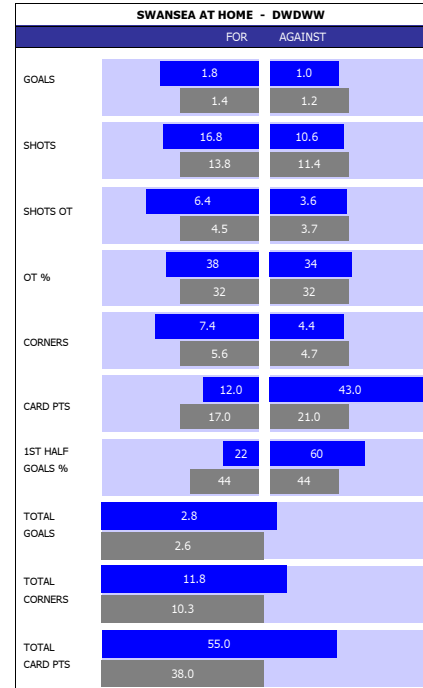

ENGLISH CHAMPIONSHIP 13/03/19				
P	TEAM	PL	GD	PTS
1	Norwich	37	28	75
2	Leeds	37	25	73
3	Sheffield United	37	29	71
4	West Brom	37	23	64
5	Middlesbrough	36	12	58
6	Derby	37	2	56
7	Bristol City	36	7	55
8	Aston Villa	37	11	54
9	Preston	37	7	54
10	Nott'm Forest	37	8	53
11	Sheffield Weds	37	-5	52
12	Birmingham	37	5	50
13	Hull	37	-2	50
14	Brentford	36	11	49
15	Swansea	36	-1	47
16	Blackburn	37	-6	47
17	Stoke	37	-5	46
18	QPR	37	-14	43
19	Millwall	37	-14	37
20	Reading	37	-16	36
21	Wigan	37	-19	36
22	Rotherham	37	-20	36
23	Bolton	37	-34	29
24	Ipswich	37	-32	23

ENGLISH PREMIER LEAGUE 10/03/19				
TEAM	PL	GD	PTS	
1	Man City	30	58	74
2	Liverpool	30	51	73
3	Tottenham	30	25	61
4	Arsenal	30	24	60
5	Man United	30	18	58
6	Chelsea	29	19	57
7	Wolves	30	2	44
8	Watford	30	-2	43
9	West Ham	30	-6	39
10	Leicester	30	-4	38
11	Everton	30	-1	37
12	Bournemouth	30	-13	37
13	Newcastle	30	-9	34
14	Crystal Palace	30	-5	33
15	Brighton	29	-10	33
16	Southampton	30	-16	30
17	Burnley	30	-23	30
18	Cardiff	30	-30	28
19	Fulham	30	-40	17
20	Huddersfield	30	-38	14