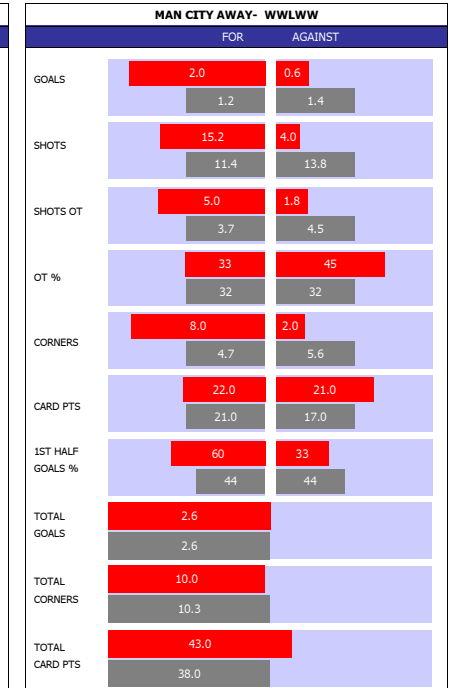

ENGLISH CHAMPIONSHIP 13/03/19				
P	TEAM	PL	GD	PTS
1	Norwich	37	28	75
2	Leeds	37	25	73
3	Sheffield United	37	29	71
4	West Brom	37	23	64
5	Middlesbrough	36	12	58
6	Derby	37	2	56
7	Bristol City	36	7	55
8	Aston Villa	37	11	54
9	Preston	37	7	54
10	Nott'm Forest	37	8	53
11	Sheffield Weds	37	-5	52
12	Birmingham	37	5	50
13	Hull	37	-2	50
14	Brentford	36	11	49
15	Swansea	36	-1	47
16	Blackburn	37	-6	47
17	Stoke	37	-5	46
18	QPR	37	-14	43
19	Millwall	37	-14	37
20	Reading	37	-16	36
21	Wigan	37	-19	36
22	Rotherham	37	-20	36
23	Bolton	37	-34	29
24	Ipswich	37	-32	23

ENGLISH PREMIER LEAGUE 10/03/19				
TEAM	PL	GD	PTS	
1	Man City	30	58	74
2	Liverpool	30	51	73
3	Tottenham	30	25	61
4	Arsenal	30	24	60
5	Man United	30	18	58
6	Chelsea	29	19	57
7	Wolves	30	2	44
8	Watford	30	-2	43
9	West Ham	30	-6	39
10	Leicester	30	-4	38
11	Everton	30	-1	37
12	Bournemouth	30	-13	37
13	Newcastle	30	-9	34
14	Crystal Palace	30	-5	33
15	Brighton	29	-10	33
16	Southampton	30	-16	30
17	Burnley	30	-23	30
18	Cardiff	30	-30	28
19	Fulham	30	-40	17
20	Huddersfield	30	-38	14