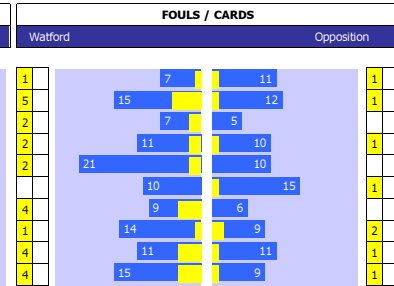

WATFORD 10 MATCH LEAGUE FORM

SS	DATE	CMP	VEN	OPPOSITION	T	N	R	SCORE
18/19	0903	EPL	A	Man City	1	1	L	3 1
18/19	0303	EPL	H	Leicester	11	10	W	2 1
18/19	2702	EPL	A	Liverpool	1	2	L	5 0
18/19	2202	EPL	A	Cardiff	17	18	W	1 5
18/19	0902	EPL	H	Everton	9	11	W	1 0
18/19	0202	EPL	A	Brighton	13	15	D	0 0
18/19	3001	EPL	A	Tottenham	3	3	L	2 1
18/19	1901	EPL	H	Burnley	15	17	D	0 0
18/19	1201	EPL	A	Crystal Palace	14	14	W	1 2
18/19	0201	EPL	A	Bournemouth	12	12	D	3 3