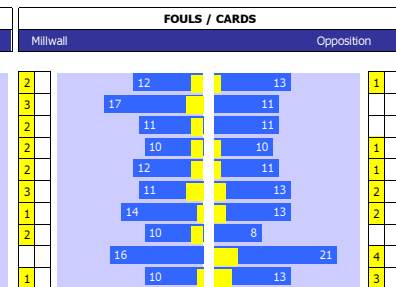

MILLWALL 10 MATCH LEAGUE FORM

SS	DATE	CMP	VEN	OPPOSITION	T	N	R	SCORE
18/19	1303	CH	A	Birmingham	12	12	W	0 2
18/19	0903	CH	A	Bolton	23	23	L	2 1
18/19	0203	CH	H	Norwich	2	1	L	1 3
18/19	2602	CH	A	Hull	13	13	L	2 1
18/19	2302	CH	H	Preston	11	9	L	1 3
18/19	2002	CH	A	Derby	7	6	W	0 1
18/19	1202	CH	H	Sheffield Weds	16	11	D	0 0
18/19	0902	CH	A	Swansea	13	15	L	1 0
18/19	0202	CH	H	Rotherham	21	22	D	0 0
18/19	1901	CH	A	Middlesbrough	5	5	D	1 1