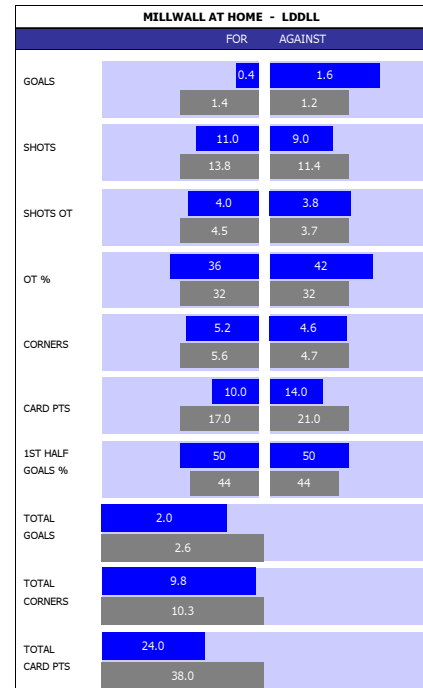

ENGLISH CHAMPIONSHIP 13/03/19				
P	TEAM	PL	GD	PTS
1	Norwich	37	28	75
2	Leeds	37	25	73
3	Sheffield United	37	29	71
4	West Brom	37	23	64
5	Middlesbrough	36	12	58
6	Derby	37	2	56
7	Bristol City	36	7	55
8	Aston Villa	37	11	54
9	Preston	37	7	54
10	Nott'm Forest	37	8	53
11	Sheffield Weds	37	-5	52
12	Birmingham	37	5	50
13	Hull	37	-2	50
14	Brentford	36	11	49
15	Swansea	36	-1	47
16	Blackburn	37	-6	47
17	Stoke	37	-5	46
18	QPR	37	-14	43
19	Millwall	37	-14	37
20	Reading	37	-16	36
21	Wigan	37	-19	36
22	Rotherham	37	-20	36
23	Bolton	37	-34	29
24	Ipswich	37	-32	23

ENGLISH PREMIER LEAGUE 10/03/19				
TEAM	PL	GD	PTS	
1	Man City	30	58	74
2	Liverpool	30	51	73
3	Tottenham	30	25	61
4	Arsenal	30	24	60
5	Man United	30	18	58
6	Chelsea	29	19	57
7	Wolves	30	2	44
8	Watford	30	-2	43
9	West Ham	30	-6	39
10	Leicester	30	-4	38
11	Everton	30	-1	37
12	Bournemouth	30	-13	37
13	Newcastle	30	-9	34
14	Crystal Palace	30	-5	33
15	Brighton	29	-10	33
16	Southampton	30	-16	30
17	Burnley	30	-23	30
18	Cardiff	30	-30	28
19	Fulham	30	-40	17
20	Huddersfield	30	-38	14