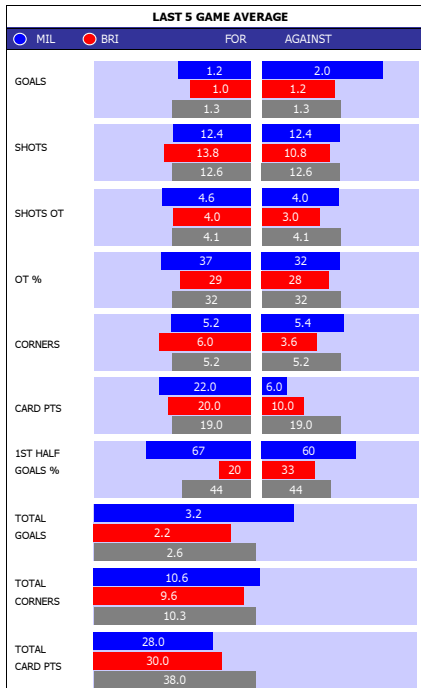

ENGLISH CHAMPIONSHIP 13/03/19				
P	TEAM	PL	GD	PTS
1	Norwich	37	28	75
2	Leeds	37	25	73
3	Sheffield United	37	29	71
4	West Brom	37	23	64
5	Middlesbrough	36	12	58
6	Derby	37	2	56
7	Bristol City	36	7	55
8	Aston Villa	37	11	54
9	Preston	37	7	54
10	Nott'm Forest	37	8	53
11	Sheffield Weds	37	-5	52
12	Birmingham	37	5	50
13	Hull	37	-2	50
14	Brentford	36	11	49
15	Swansea	36	-1	47
16	Blackburn	37	-6	47
17	Stoke	37	-5	46
18	QPR	37	-14	43
19	Millwall	37	-14	37
20	Reading	37	-16	36
21	Wigan	37	-19	36
22	Rotherham	37	-20	36
23	Bolton	37	-34	29
24	Ipswich	37	-32	23

ENGLISH PREMIER LEAGUE 10/03/19				
TEAM	PL	GD	PTS	
1	Man City	30	58	74
2	Liverpool	30	51	73
3	Tottenham	30	25	61
4	Arsenal	30	24	60
5	Man United	30	18	58
6	Chelsea	29	19	57
7	Wolves	30	2	44
8	Watford	30	-2	43
9	West Ham	30	-6	39
10	Leicester	30	-4	38
11	Everton	30	-1	37
12	Bournemouth	30	-13	37
13	Newcastle	30	-9	34
14	Crystal Palace	30	-5	33
15	Brighton	29	-10	33
16	Southampton	30	-16	30
17	Burnley	30	-23	30
18	Cardiff	30	-30	28
19	Fulham	30	-40	17
20	Huddersfield	30	-38	14