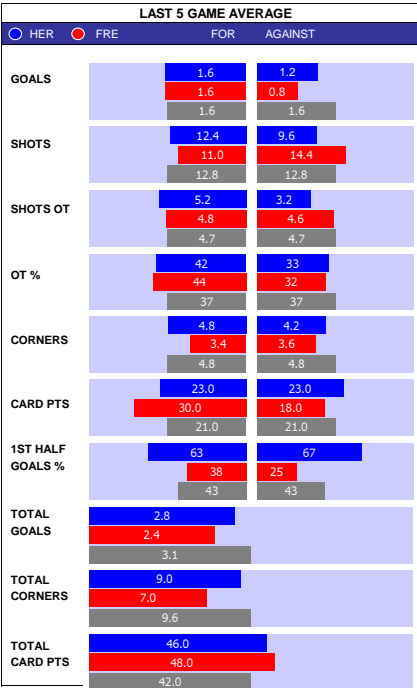

GERMAN BUNDESLIGA				
P	TEAM	PL	GD	PTS
1	Bayern Munich	31	46	71
2	RB Leipzig	31	30	64
3	Wolfsburg	31	22	57
4	Ein Frankfurt	31	15	56
5	Dortmund	31	24	55
6	Leverkusen	31	16	50
7	M'gladbach	31	13	46
8	Union Berlin	31	9	46
9	Freiburg	30	2	41
10	Stuttgart	31	1	39
11	Hoffenheim	31	-5	36
12	Mainz	30	-16	34
13	Augsburg	31	-16	33
14	Werder Bremen	31	-17	30
15	Bielefeld	31	-28	30
16	FC Koln	31	-24	29
17	Hertha	28	-14	26
18	Schalke 04	30	-58	13

HEAD TO HEAD									
DIV	DATE	H / A	G	S	O	C	Y	R	
GE1	20-12-20	Freiburg	4	17	9	7	0	0	
		Hertha	1	10	3	3	0	0	
GE1	16-06-20	Freiburg	2	17	6	5	0	0	
		Hertha	1	12	5	5	2	0	
GE1	14-12-19	Hertha	1	14	4	4	2	0	
		Freiburg	0	15	2	7	0	0	
GE1	09-03-19	Freiburg	2	10	4	3	1	0	
		Hertha	1	16	6	6	3	0	
GE1	21-10-18	Hertha	1	13	5	8	2	0	
		Freiburg	1	8	3	3	0	0	
PER GAME AVGE :			2.8	26.4	9.4	10.2	2.0	0.0	

HERTHA 10 MATCH FORM									
SS	DATE	CMP	VEN	OPPOSITION	T	N	R	SCORE	
20/21	1004	GER1	H	M'gladbach	9	7	D	2	2
20/21	0404	GER1	A	Union Berlin	8	8	D	1	1
20/21	2103	GER1	H	Leverkusen	6	6	W	3	0
20/21	1303	GER1	A	Dortmund	6	5	L	2	0
20/21	0603	GER1	H	Augsburg	13	13	W	2	1
20/21	2702	GER1	A	Wolfsburg	3	3	L	2	0
20/21	2102	GER1	H	RB Leipzig	2	2	L	0	3
20/21	1302	GER1	A	Stuttgart	10	10	D	1	1
20/21	0502	GER1	H	Bayern Munich	1	1	L	0	1
20/21	3001	GER1	A	Ein Frankfurt	6	4	L	3	1

SQUAD STATS - SEASON TO DATE									
HERTHA					FREIBURG				
P	PLAYER	APP	S	GLS	P	PLAYER	APP	S	GLS
	G Alexander Scholow	20	0	0		G Florian Muller	30	0	0
	G Rune Jarstein	8	0	0		G Benjamin Uphoff	0	0	0
	D Niklas Stark	28	0	0		D Christian Gunter	30	0	2
	D Maximilian Mittelstadt	20	5	0		D Philipp Lienhart	30	0	4
	D Peter Pekarik	19	1	2		D Manuel Gulde	18	5	1
	D Dedryck Boyata	13	0	0		D Keven Schlotterbeck	17	5	0
	D Omar Alderete	11	3	0		D Dominique Heintz	14	7	0
	D Marvin Plattenhardt	10	3	0		D Lukas Kubler	8	8	0