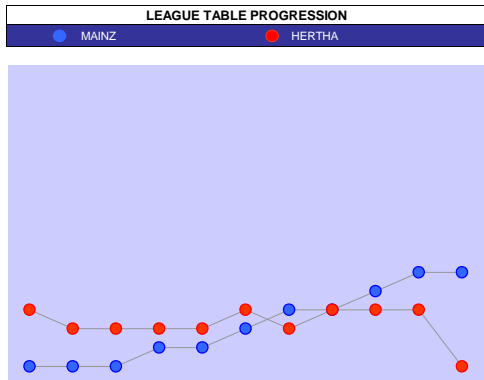

GERMAN BUNDESLIGA				
P	TEAM	PL	GD	PTS
1	Bayern Munich	31	46	71
2	RB Leipzig	31	30	64
3	Wolfsburg	31	22	57
4	Ein Frankfurt	31	15	56
5	Dortmund	31	24	55
6	Leverkusen	31	16	50
7	M'gladbach	31	13	46
8	Union Berlin	31	9	46
9	Freiburg	30	2	41
10	Stuttgart	31	1	39
11	Hoffenheim	31	-5	36
12	Mainz	30	-16	34
13	Augsburg	31	-16	33
14	Werder Bremen	31	-17	30
15	Bielefeld	31	-28	30
16	FC Koln	31	-24	29
17	Hertha	28	-14	26
18	Schalke 04	30	-58	13

HEAD TO HEAD

DIV	DATE	H / A	G	S	O	C	Y	R
GE1	15-12-20	Hertha	0	9	0	5	3	0
		Mainz	0	5	0	4	1	0
GE1	08-02-20	Hertha	1	13	3	10	4	1
		Mainz	3	10	3	1	1	0
GE1	14-09-19	Mainz	2	14	5	6	2	0
		Hertha	1	16	8	3	2	0
GE1	02-03-19	Hertha	2	11	4	4	0	0
		Mainz	1	13	1	1	2	0
GE1	06-10-18	Mainz	0	23	3	5	0	0
		Hertha	0	11	1	6	2	0
PER GAME AVGE :			2.0	25.0	5.6	9.0	3.4	0.2