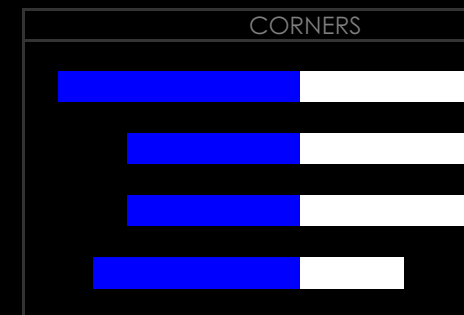

visualformguides.com

midweek football