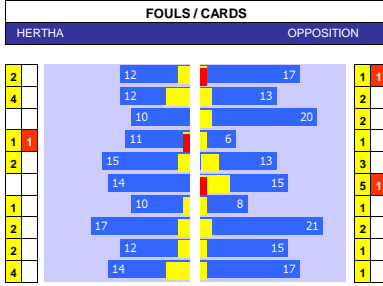

HERTHA 10 MATCH FORM									
SS	DATE	CMP	VEN	OPPOSITION	T	N	R	SCORE	
20/21	1004	GER1	H	M'gladbach	9	7	D	2	2
20/21	0404	GER1	A	Union Berlin	8	8	D	1	1
20/21	2103	GER1	H	Leverkusen	6	6	W	3	0
20/21	1303	GER1	A	Dortmund	6	5	L	2	0
20/21	0603	GER1	H	Augsburg	13	13	W	2	1
20/21	2702	GER1	A	Wolfsburg	3	3	L	2	0
20/21	2102	GER1	H	RB Leipzig	2	2	L	0	3
20/21	1302	GER1	A	Stuttgart	10	10	D	1	1
20/21	0502	GER1	H	Bayern Munich	1	1	L	0	1
20/21	3001	GER1	A	Ein Frankfurt	6	4	L	3	1

SQUAD STATS - SEASON TO DATE									
HERTHA					FREIBURG				
P	PLAYER	APP	S	GLS	P	PLAYER	APP	S	GLS
	G Alexander Scholow	20	0	0		G Florian Muller	30	0	0
	G Rune Jarstein	8	0	0		G Benjamin Uphoff	0	0	0
	D Niklas Stark	28	0	0		D Christian Gunter	30	0	2
	D Maximilian Mittelstadt	20	5	0		D Philipp Lienhart	30	0	4
	D Peter Pekarik	19	1	2		D Manuel Gulde	18	5	1
	D Dedryck Boyata	13	0	0		D Keven Schlotterbeck	17	5	0
	D Omar Alderete	11	3	0		D Dominique Heintz	14	7	0
	D Marvin Plattenhardt	10	3	0		D Lukas Kubler	8	8	0

FREIBURG 10 MATCH FORM									
SS	DATE	CMP	VEN	OPPOSITION	T	N	R	SCORE	
20/21	2404	GER1	H	Hoffenheim	11	11	D	1	1
20/21	1704	GER1	H	Schalke 04	18	18	W	4	0
20/21	0904	GER1	A	Bielefeld	17	15	L	1	0
20/21	0304	GER1	A	M'gladbach	10	7	L	2	1
20/21	2103	GER1	H	Augsburg	13	13	W	2	0
20/21	1303	GER1	A	Mainz	17	12	L	1	0
20/21	0603	GER1	H	RB Leipzig	2	2	L	0	3
20/21	2802	GER1	A	Leverkusen	6	6	W	1	2
20/21	2002	GER1	H	Union Berlin	9	8	L	0	1
20/21	1302	GER1	A	Werder Bremen	11	14	D	0	0