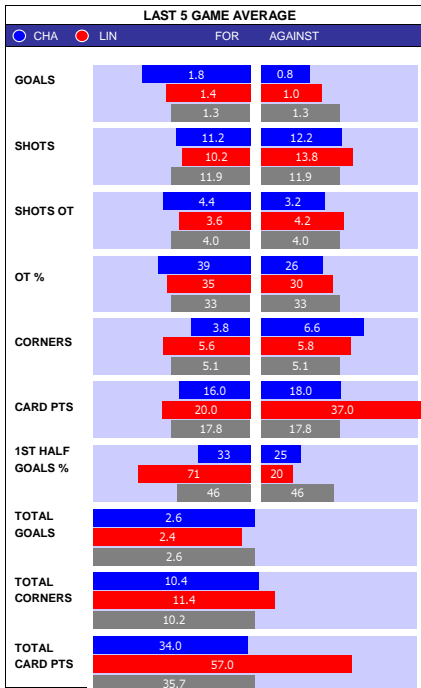

ENGLISH LEAGUE ONE				
P	TEAM	PL	GD	PTS
1	Hull	45	43	89
2	Peterboro	45	34	84
3	Sunderland	45	28	76
4	Lincoln	44	21	76
5	Blackpool	44	20	74
6	Portsmouth	45	15	72
7	Oxford	45	17	71
8	Charlton	44	11	68
9	Milton Keynes Dons	45	5	65
10	Ipswich	44	-2	65
11	Gillingham	45	2	64
12	Doncaster	44	1	64
13	Accrington	45	-6	64
14	Crewe	45	-6	63
15	Fleetwood Town	45	5	60
16	Burton	45	-8	57
17	Shrewsbury	44	-6	53
18	Plymouth	45	-26	53
19	AFC Wimbledon	45	-16	50
20	Wigan	45	-22	48
21	Rochdale	45	-20	44
22	Northampton	45	-26	44
23	Swindon	45	-35	40
24	Bristol Rvs	45	-29	38