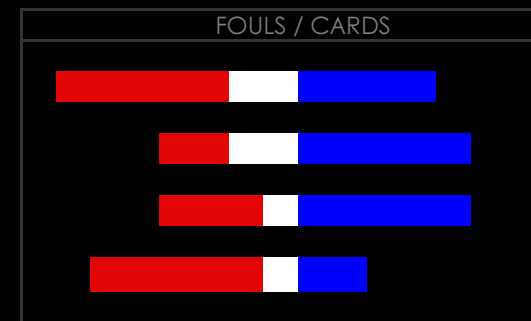

visualformguides.com

midweek football