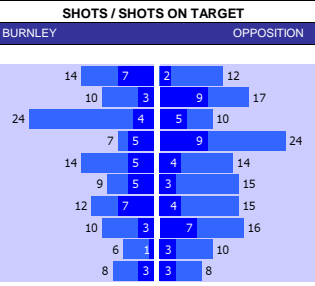

BURNLEY 10 MATCH FORM									
SS	DATE	CMP	VEN	OPPOSITION	T	N	R	SCORE	
20/21	2504	EPL	A	Wolves	12	12	W	0	4
20/21	1804	EPL	A	Man United	2	2	L	3	1
20/21	1104	EPL	H	Newcastle	17	17	L	1	2
20/21	0404	EPL	A	Southampton	14	15	L	3	2
20/21	1303	EPL	A	Everton	6	8	W	1	2
20/21	0603	EPL	H	Arsenal	10	9	D	1	1
20/21	0303	EPL	H	Leicester	3	3	D	1	1
20/21	2802	EPL	A	Tottenham	9	5	L	4	0
20/21	2002	EPL	H	West Brom	19	19	D	0	0
20/21	1702	EPL	H	Fulham	18	18	D	1	1

SQUAD STATS - SEASON TO DATE									
BURNLEY					WEST HAM				
P	PLAYER	APP	S	GLS	P	PLAYER	APP	S	GLS
G	Nick Pope	30	0	0	G	Lukasz Fabianski	31	0	0
G	Bailey Peacock-Farrell	3	0	0	G	Darren Randolph	2	0	0
D	James Tarkowski	31	0	1	D	Aaron Cresswell	31	0	0
D	Matthew Lowton	29	0	1	D	Vladimir Coufal	29	0	0
D	Ben Mee	26	0	2	D	Declan Rice	29	0	1
D	Charlie Taylor	23	1	0	D	Angelo Ogbonna	25	0	2
D	Erik Pieters	13	7	0	D	Craig Dawson	17	0	3
D	Kevin Long	7	1	0	D	Fabian Balbuena	13	1	1

WEST HAM 10 MATCH FORM									
SS	DATE	CMP	VEN	OPPOSITION	T	N	R	SCORE	
20/21	2404	EPL	H	Chelsea	4	4	L	0	1
20/21	1704	EPL	A	Newcastle	17	17	L	3	2
20/21	1104	EPL	H	Leicester	3	3	W	3	2
20/21	0504	EPL	A	Wolves	14	12	W	2	3
20/21	2103	EPL	H	Arsenal	10	9	D	3	3
20/21	1403	EPL	A	Man United	2	2	L	1	0
20/21	0803	EPL	H	Leeds	11	11	W	2	0
20/21	2702	EPL	A	Man City	1	1	L	2	1
20/21	2102	EPL	H	Tottenham	9	5	W	2	1
20/21	1502	EPL	H	Sheffield United	20	20	W	3	0