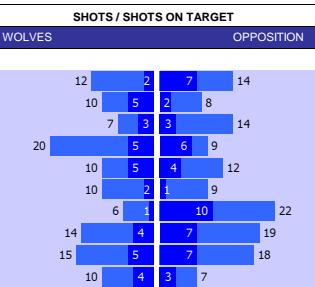

SQUAD STATS - SEASON TO DATE

P	PLAYER	APP	S	GLS
F	Pedro Neto	30	1	5
F	Adama Traore	24	8	1
F	William Jose	12	1	1
F	Raul Jimenez	10	0	4
F	Fabio Silva	6	21	3