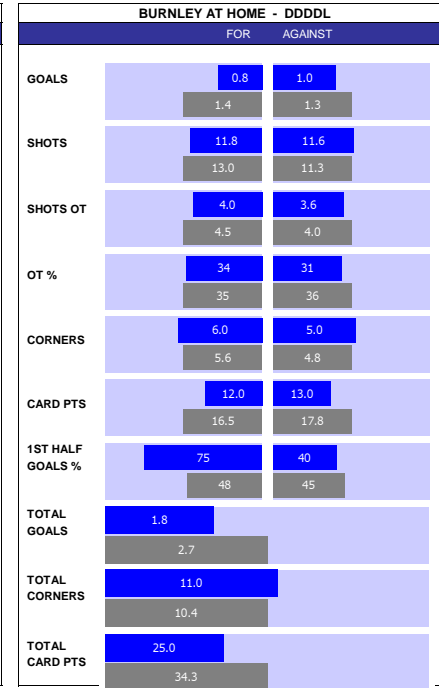

ENGLISH PREMIER LEAGUE				
P	TEAM	PL	GD	PTS
1	Man City	34	47	80
2	Man United	33	29	67
3	Leicester	34	22	63
4	Chelsea	34	22	61
5	Tottenham	34	22	56
6	West Ham	33	10	55
7	Liverpool	33	16	54
8	Everton	33	3	52
9	Arsenal	34	9	49
10	Aston Villa	33	10	48
11	Leeds	34	-2	47
12	Wolves	33	-13	41
13	Crystal Palace	33	-22	38
14	Brighton	34	-4	37
15	Southampton	33	-18	37
16	Burnley	33	-15	36
17	Newcastle	34	-20	36
18	Fulham	34	-20	27
19	West Brom	33	-34	25
20	Sheffield United	34	-42	17

HEAD TO HEAD									
DIV	DATE	H / A	G	S	O	C	Y	R	
EPL	16-01-21	West Ham	1	15	4	7	2	0	
		Burnley	0	10	2	4	1	0	
EPL	08-07-20	West Ham	0	21	5	10	1	0	
		Burnley	1	8	4	3	1	0	
EPL	09-11-19	Burnley	3	14	12	11	2	0	
		West Ham	0	7	4	4	1	0	
EPL	30-12-18	Burnley	2	17	5	5	1	0	
		West Ham	0	11	4	5	4	0	
EPL	03-11-18	West Ham	4	22	10	10	1	0	
		Burnley	2	6	3	4	4	0	
PER GAME AVGE :			2.6	26.2	10.6	12.6	3.6	0.0	

BURNLEY 10 MATCH FORM									
SS	DATE	CMP	VEN	OPPOSITION	T	N	R	SCORE	
20/21	2504	EPL	A	Wolves	12	12	W	0	4
20/21	1804	EPL	A	Man United	2	2	L	3	1
20/21	1104	EPL	H	Newcastle	17	17	L	1	2
20/21	0404	EPL	A	Southampton	14	15	L	3	2
20/21	1303	EPL	A	Everton	6	8	W	1	2
20/21	0603	EPL	H	Arsenal	10	9	D	1	1
20/21	0303	EPL	H	Leicester	3	3	D	1	1
20/21	2802	EPL	A	Tottenham	9	5	L	4	0
20/21	2002	EPL	H	West Brom	19	19	D	0	0
20/21	1702	EPL	H	Fulham	18	18	D	1	1

SQUAD STATS - SEASON TO DATE									
BURNLEY					WEST HAM				
P	PLAYER	APP	S	GLS	P	PLAYER	APP	S	GLS
G	Nick Pope	30	0	0	G	Lukasz Fabianski	31	0	0
G	Bailey Peacock-Farrell	3	0	0	G	Darren Randolph	2	0	0
D	James Tarkowski	31	0	1	D	Aaron Cresswell	31	0	0
D	Matthew Lowton	29	0	1	D	Vladimir Coufal	29	0	0
D	Ben Mee	26	0	2	D	Declan Rice	29	0	1
D	Charlie Taylor	23	1	0	D	Angelo Ogbonna	25	0	2
D	Erik Pieters	13	7	0	D	Craig Dawson	17	0	3
D	Kevin Long	7	1	0	D	Fabian Balbuena	13	1	1