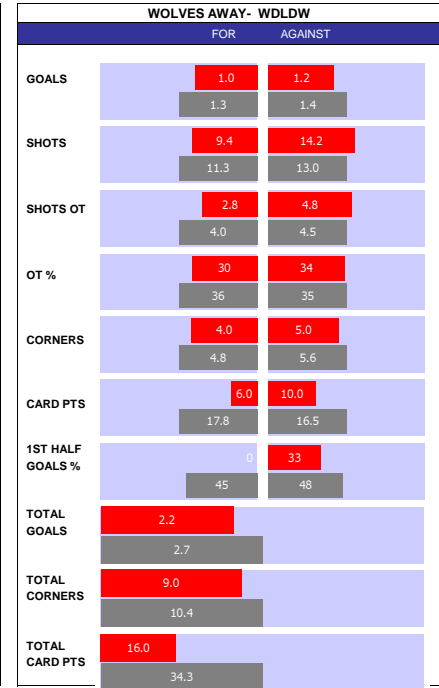

HEAD TO HEAD

DIV	DATE	H / A	G	S	O	C	Y	R
EPL	16-01-21	Wolves	2	23	6	11	2	0
		West Brom	3	12	5	0	1	0
PER GAME AVGE :								
			5.0	35.0	11.0	11.0	3.0	0.0

WEST BROM 10 MATCH FORM

SS	DATE	CMP	VEN	OPPOSITION	T	N	R	SCORE
20/21	2504	EPL	A	Aston Villa	11	10	D	2 2
20/21	2204	EPL	A	Leicester	3	3	L	3 0
20/21	1204	EPL	H	Southampton	14	15	W	3 0
20/21	0304	EPL	A	Chelsea	4	4	W	2 5
20/21	1303	EPL	A	Crystal Palace	13	13	L	1 0
20/21	0703	EPL	H	Newcastle	17	17	D	0 0
20/21	0403	EPL	H	Everton	7	8	L	0 1
20/21	2702	EPL	H	Brighton	16	14	W	1 0
20/21	2002	EPL	A	Burnley	15	16	D	0 0
20/21	1402	EPL	H	Man United	3	2	D	1 1