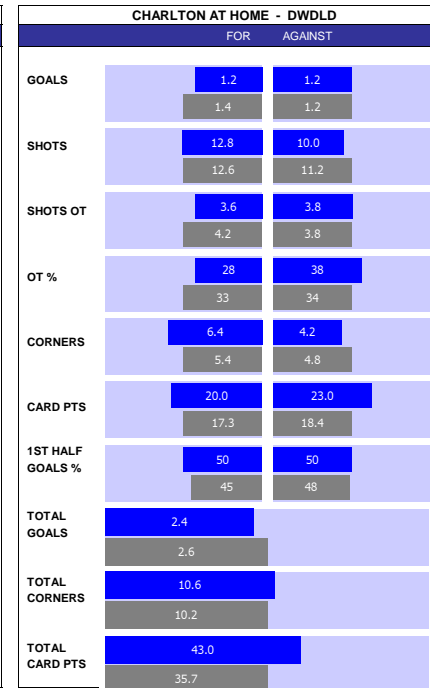

ENGLISH LEAGUE ONE				
P	TEAM	PL	GD	PTS
1	Hull	45	43	89
2	Peterboro	45	34	84
3	Sunderland	45	28	76
4	Lincoln	44	21	76
5	Blackpool	44	20	74
6	Portsmouth	45	15	72
7	Oxford	45	17	71
8	Charlton	44	11	68
9	Milton Keynes Dons	45	5	65
10	Ipswich	44	-2	65
11	Gillingham	45	2	64
12	Doncaster	44	1	64
13	Accrington	45	-6	64
14	Crewe	45	-6	63
15	Fleetwood Town	45	5	60
16	Burton	45	-8	57
17	Shrewsbury	44	-6	53
18	Plymouth	45	-26	53
19	AFC Wimbledon	45	-16	50
20	Wigan	45	-22	48
21	Rochdale	45	-20	44
22	Northampton	45	-26	44
23	Swindon	45	-35	40
24	Bristol Rvs	45	-29	38