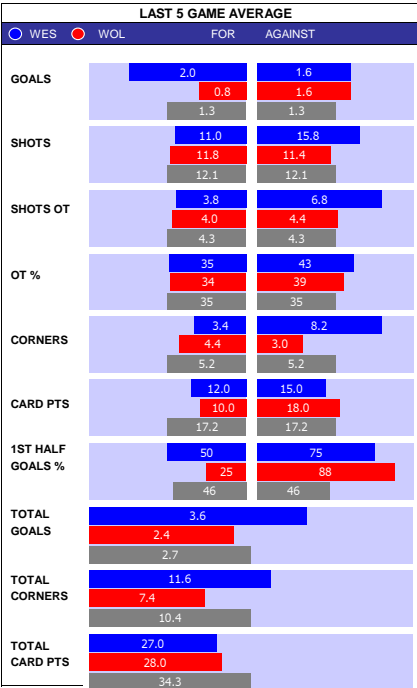

HEAD TO HEAD

DIV	DATE	H / A	G	S	O	C	Y	R
EPL	16-01-21	Wolves	2	23	6	11	2	0
		West Brom	3	12	5	0	1	0
PER GAME AVGE :								
			5.0	35.0	11.0	11.0	3.0	0.0

WEST BROM 10 MATCH FORM

SS	DATE	CMP	VEN	OPPOSITION	T	N	R	SCORE
20/21	2504	EPL	A	Aston Villa	11	10	D	2 2
20/21	2204	EPL	A	Leicester	3	3	L	3 0
20/21	1204	EPL	H	Southampton	14	15	W	3 0
20/21	0304	EPL	A	Chelsea	4	4	W	2 5
20/21	1303	EPL	A	Crystal Palace	13	13	L	1 0
20/21	0703	EPL	H	Newcastle	17	17	D	0 0
20/21	0403	EPL	H	Everton	7	8	L	0 1
20/21	2702	EPL	H	Brighton	16	14	W	1 0
20/21	2002	EPL	A	Burnley	15	16	D	0 0
20/21	1402	EPL	H	Man United	3	2	D	1 1