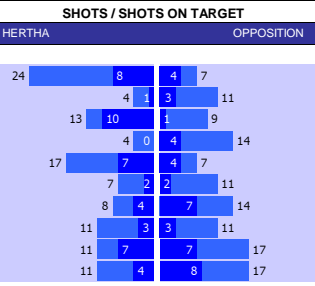

HERTHA 10 MATCH FORM									
SS	DATE	CMP	VEN	OPPOSITION	T	N	R	SCORE	
20/21	1004	GER1	H	M'gladbach	9	7	D	2	2
20/21	0404	GER1	A	Union Berlin	8	8	D	1	1
20/21	2103	GER1	H	Leverkusen	6	6	W	3	0
20/21	1303	GER1	A	Dortmund	6	5	L	2	0
20/21	0603	GER1	H	Augsburg	13	13	W	2	1
20/21	2702	GER1	A	Wolfsburg	3	3	L	2	0
20/21	2102	GER1	H	RB Leipzig	2	2	L	0	3
20/21	1302	GER1	A	Stuttgart	10	10	D	1	1
20/21	0502	GER1	H	Bayern Munich	1	1	L	0	1
20/21	3001	GER1	A	Ein Frankfurt	6	4	L	3	1

SQUAD STATS - SEASON TO DATE									
HERTHA					FREIBURG				
P	PLAYER	APP	S	GLS	P	PLAYER	APP	S	GLS
	G Alexander Scholow	20	0	0		G Florian Muller	30	0	0
	G Rune Jarstein	8	0	0		G Benjamin Uphoff	0	0	0
	D Niklas Stark	28	0	0		D Christian Gunter	30	0	2
	D Maximilian Mittelstadt	20	5	0		D Philipp Lienhart	30	0	4
	D Peter Pekarik	19	1	2		D Manuel Gulde	18	5	1
	D Dedryck Boyata	13	0	0		D Keven Schlotterbeck	17	5	0
	D Omar Alderete	11	3	0		D Dominique Heintz	14	7	0
	D Marvin Plattenhardt	10	3	0		D Lukas Kubler	8	8	0

FREIBURG 10 MATCH FORM									
SS	DATE	CMP	VEN	OPPOSITION	T	N	R	SCORE	
20/21	2404	GER1	H	Hoffenheim	11	11	D	1	1
20/21	1704	GER1	H	Schalke 04	18	18	W	4	0
20/21	0904	GER1	A	Bielefeld	17	15	L	1	0
20/21	0304	GER1	A	M'gladbach	10	7	L	2	1
20/21	2103	GER1	H	Augsburg	13	13	W	2	0
20/21	1303	GER1	A	Mainz	17	12	L	1	0
20/21	0603	GER1	H	RB Leipzig	2	2	L	0	3
20/21	2802	GER1	A	Leverkusen	6	6	W	1	2
20/21	2002	GER1	H	Union Berlin	9	8	L	0	1
20/21	1302	GER1	A	Werder Bremen	11	14	D	0	0