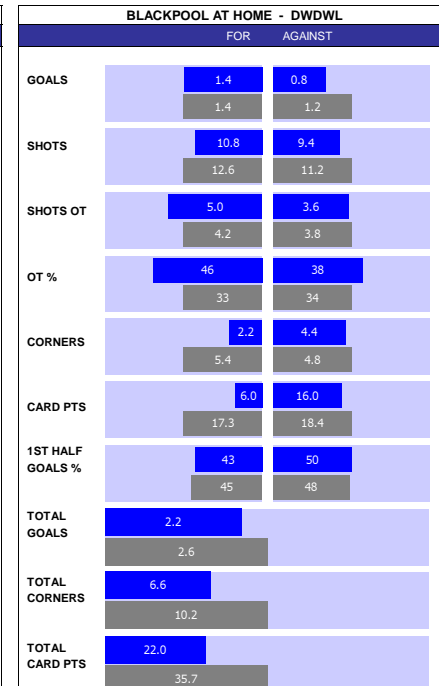

ENGLISH LEAGUE ONE				
P	TEAM	PL	GD	PTS
1	Hull	45	43	89
2	Peterboro	45	34	84
3	Sunderland	45	28	76
4	Lincoln	44	21	76
5	Blackpool	44	20	74
6	Portsmouth	45	15	72
7	Oxford	45	17	71
8	Charlton	44	11	68
9	Milton Keynes Dons	45	5	65
10	Ipswich	44	-2	65
11	Gillingham	45	2	64
12	Doncaster	44	1	64
13	Accrington	45	-6	64
14	Crewe	45	-6	63
15	Fleetwood Town	45	5	60
16	Burton	45	-8	57
17	Shrewsbury	44	-6	53
18	Plymouth	45	-26	53
19	AFC Wimbledon	45	-16	50
20	Wigan	45	-22	48
21	Rochdale	45	-20	44
22	Northampton	45	-26	44
23	Swindon	45	-35	40
24	Bristol Rvs	45	-29	38

HEAD TO HEAD									
DIV	DATE	H / A	G	S	O	C	Y	R	
EL1	24-11-20	Doncaster	3	7	4	2	2	0	
		Blackpool	2	15	3	3	1	0	
EL1	17-09-19	Doncaster	0	14	3	7	0	0	
		Blackpool	1	9	5	5	1	0	
EL1	12-03-19	Blackpool	1	14	2	8	1	0	
		Doncaster	1	10	4	4	0	0	
EL1	27-11-18	Doncaster	2	10	3	4	1	0	
		Blackpool	0	6	1	6	2	0	
EL1	30-03-18	Blackpool	1	7	2	8	4	0	
		Doncaster	2	6	3	2	1	0	
PER GAME AVGE :			2.6	19.6	6.0	9.8	2.6	0.0	

BLACKPOOL 10 MATCH FORM									
SS	DATE	CMP	VEN	OPPOSITION	T	N	R	SCORE	
20/21	0105	LGE1	A	Northampton	22	22	W	0	3
20/21	2704	LGE1	A	Sunderland	3	3	W	0	1
20/21	2404	LGE1	H	Shrewsbury	18	17	L	0	1
20/21	2004	LGE1	A	Rochdale	22	21	L	1	0
20/21	1704	LGE1	H	Sunderland	3	3	W	1	0
20/21	1304	LGE1	H	Accrington	12	13	D	0	0
20/21	1004	LGE1	A	Lincoln	6	4	D	2	2
20/21	0504	LGE1	H	Gillingham	8	11	W	4	1
20/21	0204	LGE1	A	Swindon	19	23	W	0	2
20/21	2703	LGE1	H	Plymouth	16	18	D	2	2

SQUAD STATS - SEASON TO DATE									
BLACKPOOL					DONCASTER				
P	PLAYER	APP	S	GLS	P	PLAYER	APP	S	GLS
G	Chris Maxwell	42	0	0	G	Ellery Balcombe	15	0	0
G	Sam Walker	2	0	0	G	Louis Jones	11	0	0
D	Oliver Turton	32	3	0	D	Tom Anderson	42	0	2
D	Marvin Ekpiteta	25	1	2	D	Reece James	40	1	7
D	Luke Garbutt	24	6	4	D	Joe Wright	34	4	2
D	Dan Ballard	23	1	2	D	Brad Halliday	34	2	1
D	James Husband	22	3	0	D	Cameron John	21	10	2
D	Jordan Gabriel	16	9	0	D	Andy Butler	18	0	0