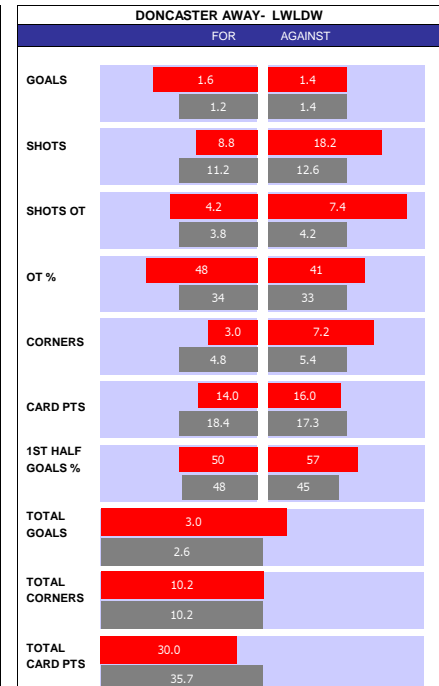

ENGLISH LEAGUE ONE				
P	TEAM	PL	GD	PTS
1	Hull	45	43	89
2	Peterboro	45	34	84
3	Sunderland	45	28	76
4	Lincoln	44	21	76
5	Blackpool	44	20	74
6	Portsmouth	45	15	72
7	Oxford	45	17	71
8	Charlton	44	11	68
9	Milton Keynes Dons	45	5	65
10	Ipswich	44	-2	65
11	Gillingham	45	2	64
12	Doncaster	44	1	64
13	Accrington	45	-6	64
14	Crewe	45	-6	63
15	Fleetwood Town	45	5	60
16	Burton	45	-8	57
17	Shrewsbury	44	-6	53
18	Plymouth	45	-26	53
19	AFC Wimbledon	45	-16	50
20	Wigan	45	-22	48
21	Rochdale	45	-20	44
22	Northampton	45	-26	44
23	Swindon	45	-35	40
24	Bristol Rvs	45	-29	38

HEAD TO HEAD									
DIV	DATE	H / A	G	S	O	C	Y	R	
EL1	24-11-20	Doncaster	3	7	4	2	2	0	
		Blackpool	2	15	3	3	1	0	
EL1	17-09-19	Doncaster	0	14	3	7	0	0	
		Blackpool	1	9	5	5	1	0	
EL1	12-03-19	Blackpool	1	14	2	8	1	0	
		Doncaster	1	10	4	4	0	0	
EL1	27-11-18	Doncaster	2	10	3	4	1	0	
		Blackpool	0	6	1	6	2	0	
EL1	30-03-18	Blackpool	1	7	2	8	4	0	
		Doncaster	2	6	3	2	1	0	
PER GAME AVGE :			2.6	19.6	6.0	9.8	2.6	0.0	

BLACKPOOL 10 MATCH FORM									
SS	DATE	CMP	VEN	OPPOSITION	T	N	R	SCORE	
20/21	0105	LGE1	A	Northampton	22	22	W	0	3
20/21	2704	LGE1	A	Sunderland	3	3	W	0	1
20/21	2404	LGE1	H	Shrewsbury	18	17	L	0	1
20/21	2004	LGE1	A	Rochdale	22	21	L	1	0
20/21	1704	LGE1	H	Sunderland	3	3	W	1	0
20/21	1304	LGE1	H	Accrington	12	13	D	0	0
20/21	1004	LGE1	A	Lincoln	6	4	D	2	2
20/21	0504	LGE1	H	Gillingham	8	11	W	4	1
20/21	0204	LGE1	A	Swindon	19	23	W	0	2
20/21	2703	LGE1	H	Plymouth	16	18	D	2	2

SQUAD STATS - SEASON TO DATE									
BLACKPOOL					DONCASTER				
P	PLAYER	APP	S	GLS	P	PLAYER	APP	S	GLS
G	Chris Maxwell	42	0	0	G	Ellery Balcombe	15	0	0
G	Sam Walker	2	0	0	G	Louis Jones	11	0	0
D	Oliver Turton	32	3	0	D	Tom Anderson	42	0	2
D	Marvin Ekpiteta	25	1	2	D	Reece James	40	1	7
D	Luke Garbutt	24	6	4	D	Joe Wright	34	4	2
D	Dan Ballard	23	1	2	D	Brad Halliday	34	2	1
D	James Husband	22	3	0	D	Cameron John	21	10	2
D	Jordan Gabriel	16	9	0	D	Andy Butler	18	0	0