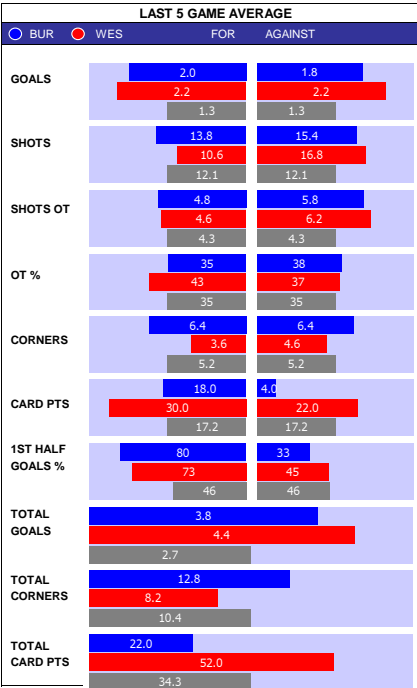

ENGLISH PREMIER LEAGUE				
P	TEAM	PL	GD	PTS
1	Man City	34	47	80
2	Man United	33	29	67
3	Leicester	34	22	63
4	Chelsea	34	22	61
5	Tottenham	34	22	56
6	West Ham	33	10	55
7	Liverpool	33	16	54
8	Everton	33	3	52
9	Arsenal	34	9	49
10	Aston Villa	33	10	48
11	Leeds	34	-2	47
12	Wolves	33	-13	41
13	Crystal Palace	33	-22	38
14	Brighton	34	-4	37
15	Southampton	33	-18	37
16	Burnley	33	-15	36
17	Newcastle	34	-20	36
18	Fulham	34	-20	27
19	West Brom	33	-34	25
20	Sheffield United	34	-42	17

HEAD TO HEAD									
DIV	DATE	H / A	G	S	O	C	Y	R	
EPL	16-01-21	West Ham	1	15	4	7	2	0	
		Burnley	0	10	2	4	1	0	
EPL	08-07-20	West Ham	0	21	5	10	1	0	
		Burnley	1	8	4	3	1	0	
EPL	09-11-19	Burnley	3	14	12	11	2	0	
		West Ham	0	7	4	4	1	0	
EPL	30-12-18	Burnley	2	17	5	5	1	0	
		West Ham	0	11	4	5	4	0	
EPL	03-11-18	West Ham	4	22	10	10	1	0	
		Burnley	2	6	3	4	4	0	
PER GAME AVGE :			2.6	26.2	10.6	12.6	3.6	0.0	

BURNLEY 10 MATCH FORM									
SS	DATE	CMP	VEN	OPPOSITION	T	N	R	SCORE	
20/21	2504	EPL	A	Wolves	12	12	W	0	4
20/21	1804	EPL	A	Man United	2	2	L	3	1
20/21	1104	EPL	H	Newcastle	17	17	L	1	2
20/21	0404	EPL	A	Southampton	14	15	L	3	2
20/21	1303	EPL	A	Everton	6	8	W	1	2
20/21	0603	EPL	H	Arsenal	10	9	D	1	1
20/21	0303	EPL	H	Leicester	3	3	D	1	1
20/21	2802	EPL	A	Tottenham	9	5	L	4	0
20/21	2002	EPL	H	West Brom	19	19	D	0	0
20/21	1702	EPL	H	Fulham	18	18	D	1	1

SQUAD STATS - SEASON TO DATE									
BURNLEY					WEST HAM				
P	PLAYER	APP	S	GLS	P	PLAYER	APP	S	GLS
G	Nick Pope	30	0	0	G	Lukasz Fabianski	31	0	0
G	Bailey Peacock-Farrell	3	0	0	G	Darren Randolph	2	0	0
D	James Tarkowski	31	0	1	D	Aaron Cresswell	31	0	0
D	Matthew Lowton	29	0	1	D	Vladimir Coufal	29	0	0
D	Ben Mee	26	0	2	D	Declan Rice	29	0	1
D	Charlie Taylor	23	1	0	D	Angelo Ogbonna	25	0	2
D	Erik Pieters	13	7	0	D	Craig Dawson	17	0	3
D	Kevin Long	7	1	0	D	Fabian Balbuena	13	1	1