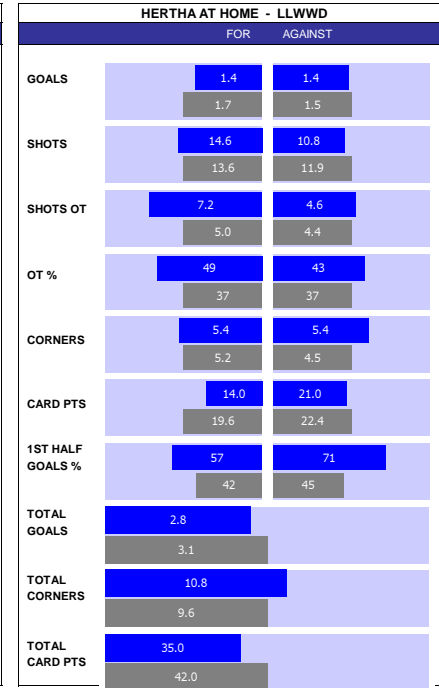

GERMAN BUNDESLIGA				
P	TEAM	PL	GD	PTS
1	Bayern Munich	31	46	71
2	RB Leipzig	31	30	64
3	Wolfsburg	31	22	57
4	Ein Frankfurt	31	15	56
5	Dortmund	31	24	55
6	Leverkusen	31	16	50
7	M'gladbach	31	13	46
8	Union Berlin	31	9	46
9	Freiburg	30	2	41
10	Stuttgart	31	1	39
11	Hoffenheim	31	-5	36
12	Mainz	30	-16	34
13	Augsburg	31	-16	33
14	Werder Bremen	31	-17	30
15	Bielefeld	31	-28	30
16	FC Koln	31	-24	29
17	Hertha	28	-14	26
18	Schalke 04	30	-58	13

HEAD TO HEAD									
DIV	DATE	H / A	G	S	O	C	Y	R	
GE1	20-12-20	Freiburg	4	17	9	7	0	0	
		Hertha	1	10	3	3	0	0	
GE1	16-06-20	Freiburg	2	17	6	5	0	0	
		Hertha	1	12	5	5	2	0	
GE1	14-12-19	Hertha	1	14	4	4	2	0	
		Freiburg	0	15	2	7	0	0	
GE1	09-03-19	Freiburg	2	10	4	3	1	0	
		Hertha	1	16	6	6	3	0	
GE1	21-10-18	Hertha	1	13	5	8	2	0	
		Freiburg	1	8	3	3	0	0	
PER GAME AVGE :			2.8	26.4	9.4	10.2	2.0	0.0	

HERTHA 10 MATCH FORM									
SS	DATE	CMP	VEN	OPPOSITION	T	N	R	SCORE	
20/21	1004	GER1	H	M'gladbach	9	7	D	2	2
20/21	0404	GER1	A	Union Berlin	8	8	D	1	1
20/21	2103	GER1	H	Leverkusen	6	6	W	3	0
20/21	1303	GER1	A	Dortmund	6	5	L	2	0
20/21	0603	GER1	H	Augsburg	13	13	W	2	1
20/21	2702	GER1	A	Wolfsburg	3	3	L	2	0
20/21	2102	GER1	H	RB Leipzig	2	2	L	0	3
20/21	1302	GER1	A	Stuttgart	10	10	D	1	1
20/21	0502	GER1	H	Bayern Munich	1	1	L	0	1
20/21	3001	GER1	A	Ein Frankfurt	6	4	L	3	1

SQUAD STATS - SEASON TO DATE									
HERTHA					FREIBURG				
P	PLAYER	APP	S	GLS	P	PLAYER	APP	S	GLS
	G Alexander Scholow	20	0	0		G Florian Muller	30	0	0
	G Rune Jarstein	8	0	0		G Benjamin Uphoff	0	0	0
	D Niklas Stark	28	0	0		D Christian Gunter	30	0	2
	D Maximilian Mittelstadt	20	5	0		D Philipp Lienhart	30	0	4
	D Peter Pekarik	19	1	2		D Manuel Gulde	18	5	1
	D Dedryck Boyata	13	0	0		D Keven Schlotterbeck	17	5	0
	D Omar Alderete	11	3	0		D Dominique Heintz	14	7	0
	D Marvin Plattenhardt	10	3	0		D Lukas Kubler	8	8	0