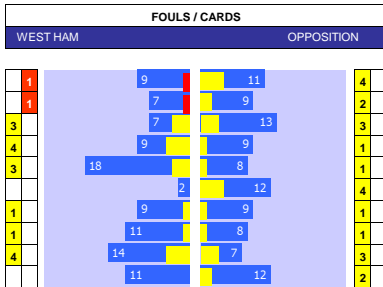

SQUAD STATS - SEASON TO DATE									
BURNLEY					WEST HAM				
P	PLAYER	APP	S	GLS	P	PLAYER	APP	S	GLS
M	Ashley R Westwood	33	0	2	M	Tomas Soucek	33	0	9
M	Dwight McNeil	29	2	2	M	Jarrod Bowen	28	5	8
M	Josh Brownhill	27	1	0	M	Pablo Fornals	26	2	3
M	Johann Berg Gudmundsson	14	4	2	M	Jesse Lingard	11	0	9
M	Robbie Brady	12	7	1	M	Mark Noble	8	12	0
M	Jack Cork	10	1	0	M	Manuel Lanzini	3	12	1
F	Chris Wood	27	1	10	F	Michail Antonio	19	2	7
F	Ashley Barnes	15	3	3	F	Said Benrahma	11	14	0
F	Jay Rodriguez	12	15	1	F	Sebastian Haller	10	6	3
F	Matej Vydra	12	11	3	F	Andriy Yarmolenko	1	13	0
F	Joel Mumbongo	0	4	0	F	Oladapo Afolayan	0	0	0