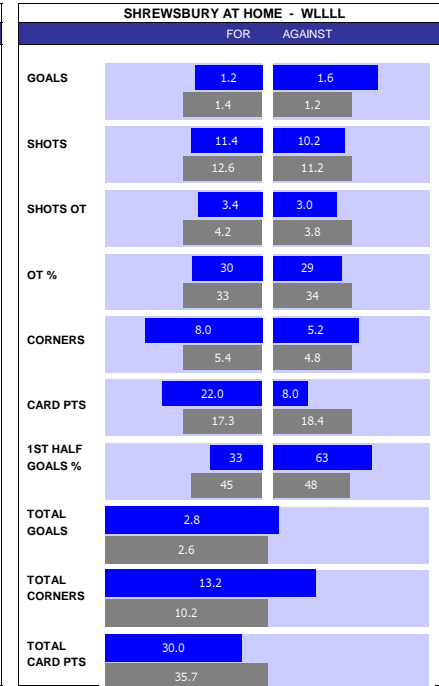

HEAD TO HEAD									
DIV	DATE	H / A	G	S	O	C	Y	R	
EL1	21-11-20	Ipswich	2	14	5	9	1	0	
		Shrewsbury	1	5	3	4	2	0	
EL1	31-08-19	Ipswich	3	10	5	2	1	0	
		Shrewsbury	0	11	6	6	3	1	
PER GAME AVGE :			3.0	20.0	9.5	10.5	3.5	0.5