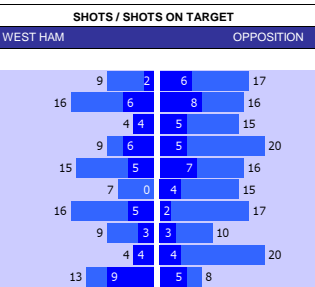

SQUAD STATS - SEASON TO DATE									
BURNLEY					WEST HAM				
P	PLAYER	APP	S	GLS	P	PLAYER	APP	S	GLS
M	Ashley R Westwood	33	0	2	M	Tomas Soucek	33	0	9
M	Dwight McNeil	29	2	2	M	Jarrod Bowen	28	5	8
M	Josh Brownhill	27	1	0	M	Pablo Fornals	26	2	3
M	Johann Berg Gudmundsson	14	4	2	M	Jesse Lingard	11	0	9
M	Robbie Brady	12	7	1	M	Mark Noble	8	12	0
M	Jack Cork	10	1	0	M	Manuel Lanzini	3	12	1
F	Chris Wood	27	1	10	F	Michail Antonio	19	2	7
F	Ashley Barnes	15	3	3	F	Said Benrahma	11	14	0
F	Jay Rodriguez	12	15	1	F	Sebastian Haller	10	6	3
F	Matej Vydra	12	11	3	F	Andriy Yarmolenko	1	13	0
F	Joel Mumbongo	0	4	0	F	Oladapo Afolayan	0	0	0