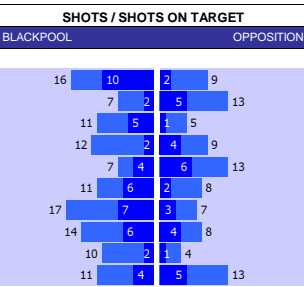

BLACKPOOL 10 MATCH FORM									
SS	DATE	CMP	VEN	OPPOSITION	T	N	R	SCORE	
20/21	0105	LGE1	A	Northampton	22	22	W	0	3
20/21	2704	LGE1	A	Sunderland	3	3	W	0	1
20/21	2404	LGE1	H	Shrewsbury	18	17	L	0	1
20/21	2004	LGE1	A	Rochdale	22	21	L	1	0
20/21	1704	LGE1	H	Sunderland	3	3	W	1	0
20/21	1304	LGE1	H	Accrington	12	13	D	0	0
20/21	1004	LGE1	A	Lincoln	6	4	D	2	2
20/21	0504	LGE1	H	Gillingham	8	11	W	4	1
20/21	0204	LGE1	A	Swindon	19	23	W	0	2
20/21	2703	LGE1	H	Plymouth	16	18	D	2	2

SQUAD STATS - SEASON TO DATE									
BLACKPOOL					DONCASTER				
P	PLAYER	APP	S	GLS	P	PLAYER	APP	S	GLS
G	Chris Maxwell	42	0	0	G	Ellery Balcombe	15	0	0
G	Sam Walker	2	0	0	G	Louis Jones	11	0	0
D	Oliver Turton	32	3	0	D	Tom Anderson	42	0	2
D	Marvin Ekpiteta	25	1	2	D	Reece James	40	1	7
D	Luke Garbutt	24	6	4	D	Joe Wright	34	4	2
D	Dan Ballard	23	1	2	D	Brad Halliday	34	2	1
D	James Husband	22	3	0	D	Cameron John	21	10	2
D	Jordan Gabriel	16	9	0	D	Andy Butler	18	0	0

DONCASTER 10 MATCH FORM									
SS	DATE	CMP	VEN	OPPOSITION	T	N	R	SCORE	
20/21	0105	LGE1	A	Rochdale	21	21	W	1	2
20/21	2704	LGE1	A	Peterboro	2	2	D	2	2
20/21	2404	LGE1	H	Fleetwood Town	15	15	L	0	1
20/21	2004	LGE1	A	Accrington	13	13	L	2	1
20/21	1704	LGE1	A	Shrewsbury	18	17	W	0	2
20/21	1304	LGE1	H	Burton	18	16	L	0	3
20/21	1004	LGE1	H	Wigan	23	20	L	1	4
20/21	0504	LGE1	A	Bristol Rvs	23	24	L	2	1
20/21	0204	LGE1	H	Charlton	10	8	L	0	1
20/21	2703	LGE1	A	Milton Keynes Dons	13	9	L	1	0