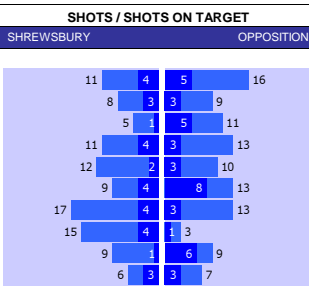

SHREWSBURY 10 MATCH FORM									
SS	DATE	CMP	VEN	OPPOSITION	T	N	R	SCORE	
20/21	0105	LGE1	H	Oxford	7	7	L	2	3
20/21	2704	LGE1	H	Lincoln	4	4	L	0	1
20/21	2404	LGE1	A	Blackpool	5	5	W	0	1
20/21	2004	LGE1	H	Wigan	20	20	L	1	2
20/21	1704	LGE1	H	Doncaster	12	12	L	0	2
20/21	1304	LGE1	A	Oxford	9	7	L	4	1
20/21	1004	LGE1	A	Gillingham	9	11	D	0	0
20/21	0504	LGE1	H	Plymouth	14	18	W	3	0
20/21	0204	LGE1	A	Northampton	20	22	L	1	0
20/21	2703	LGE1	H	Portsmouth	9	6	L	1	2