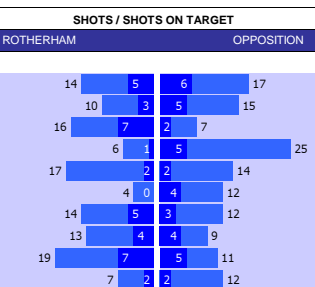

SQUAD STATS - SEASON TO DATE

PLAYER	APP	S	GLS
G Simon Sluga	37	0	0
G James Shea	7	0	0
D Matthew Pearson	36	2	2
D Sonny Bradley	34	1	0
D Glen Rea	31	7	3
D Martin Cranie	20	3	0
D Dan Potts	19	4	1
D Tom Lockyer	18	2	0
M Pelly Ruddock	37	5	2
M Kieran Dewsbury-Hall	34	3	2
M Jordan Clark	23	11	1
M Luke Berry	22	8	2
M Ryan Tunnicliffe	16	7	2
M Kal Naismith	15	5	1
F James Collins	28	12	10
F Harry Comick	27	11	1
F Elijah Adebayo	13	3	5
F Elliot Lee	8	4	1
F Danny Hylton	6	10	0
M Ben Wiles	34	8	2
M Matt Crooks	32	6	6
M Jamie Lindsay	28	6	3
M Dan Bartlaser	28	4	3
M Lewis Wing	16	2	1
M Shaun MacDonald	15	4	0
F Michael Smith	32	10	10
F Freddie Ladapo	23	17	9
F Florian Jozefzoon	8	15	0
F Kyle Vassell	6	6	0
F Mikel Miller	6	3	0

ROTHERHAM 10 MATCH FORM

SS	DATE	CMP	VEN	OPPOSITION	T	N	R	SCORE
20/21	0105	CH	H	Blackburn	15	15	D	1 1
20/21	2704	CH	A	Brentford	3	3	L	1 0
20/21	2404	CH	A	Barnsley	6	6	L	1 0
20/21	2104	CH	H	Middlesbrough	11	10	L	1 2
20/21	1804	CH	H	Birmingham	20	18	L	0 1
20/21	1504	CH	H	Coventry	21	17	L	0 1
20/21	1304	CH	H	QPR	11	9	W	3 1
20/21	1004	CH	A	Huddersfield	19	20	D	0 0
20/21	0504	CH	H	Wycombe	24	24	L	0 3
20/21	0204	CH	A	Millwall	10	11	L	1 0