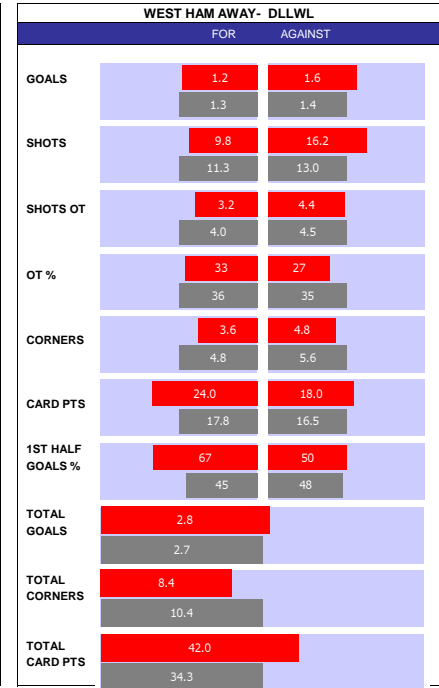

ENGLISH PREMIER LEAGUE				
P	TEAM	PL	GD	PTS
1	Man City	34	47	80
2	Man United	33	29	67
3	Leicester	34	22	63
4	Chelsea	34	22	61
5	Tottenham	34	22	56
6	West Ham	33	10	55
7	Liverpool	33	16	54
8	Everton	33	3	52
9	Arsenal	34	9	49
10	Aston Villa	33	10	48
11	Leeds	34	-2	47
12	Wolves	33	-13	41
13	Crystal Palace	33	-22	38
14	Brighton	34	-4	37
15	Southampton	33	-18	37
16	Burnley	33	-15	36
17	Newcastle	34	-20	36
18	Fulham	34	-20	27
19	West Brom	33	-34	25
20	Sheffield United	34	-42	17

HEAD TO HEAD									
DIV	DATE	H / A	G	S	O	C	Y	R	
EPL	16-01-21	West Ham	1	15	4	7	2	0	
		Burnley	0	10	2	4	1	0	
EPL	08-07-20	West Ham	0	21	5	10	1	0	
		Burnley	1	8	4	3	1	0	
EPL	09-11-19	Burnley	3	14	12	11	2	0	
		West Ham	0	7	4	4	1	0	
EPL	30-12-18	Burnley	2	17	5	5	1	0	
		West Ham	0	11	4	5	4	0	
EPL	03-11-18	West Ham	4	22	10	10	1	0	
		Burnley	2	6	3	4	4	0	
PER GAME AVGE :			2.6	26.2	10.6	12.6	3.6	0.0	

BURNLEY 10 MATCH FORM									
SS	DATE	CMP	VEN	OPPOSITION	T	N	R	SCORE	
20/21	2504	EPL	A	Wolves	12	12	W	0	4
20/21	1804	EPL	A	Man United	2	2	L	3	1
20/21	1104	EPL	H	Newcastle	17	17	L	1	2
20/21	0404	EPL	A	Southampton	14	15	L	3	2
20/21	1303	EPL	A	Everton	6	8	W	1	2
20/21	0603	EPL	H	Arsenal	10	9	D	1	1
20/21	0303	EPL	H	Leicester	3	3	D	1	1
20/21	2802	EPL	A	Tottenham	9	5	L	4	0
20/21	2002	EPL	H	West Brom	19	19	D	0	0
20/21	1702	EPL	H	Fulham	18	18	D	1	1

SQUAD STATS - SEASON TO DATE									
BURNLEY					WEST HAM				
P	PLAYER	APP	S	GLS	P	PLAYER	APP	S	GLS
G	Nick Pope	30	0	0	G	Lukasz Fabianski	31	0	0
G	Bailey Peacock-Farrell	3	0	0	G	Darren Randolph	2	0	0
D	James Tarkowski	31	0	1	D	Aaron Cresswell	31	0	0
D	Matthew Lowton	29	0	1	D	Vladimir Coufal	29	0	0
D	Ben Mee	26	0	2	D	Declan Rice	29	0	1
D	Charlie Taylor	23	1	0	D	Angelo Ogbonna	25	0	2
D	Erik Pieters	13	7	0	D	Craig Dawson	17	0	3
D	Kevin Long	7	1	0	D	Fabian Balbuena	13	1	1