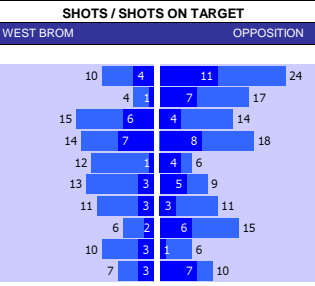

WEST BROM 10 MATCH FORM

SS	DATE	CMP	VEN	OPPOSITION	T	N	R	SCORE
20/21	2504	EPL	A	Aston Villa	11	10	D	2 2
20/21	2204	EPL	A	Leicester	3	3	L	3 0
20/21	1204	EPL	H	Southampton	14	15	W	3 0
20/21	0304	EPL	A	Chelsea	4	4	W	2 5
20/21	1303	EPL	A	Crystal Palace	13	13	L	1 0
20/21	0703	EPL	H	Newcastle	17	17	D	0 0
20/21	0403	EPL	H	Everton	7	8	L	0 1
20/21	2702	EPL	H	Brighton	16	14	W	1 0
20/21	2002	EPL	A	Burnley	15	16	D	0 0
20/21	1402	EPL	H	Man United	3	2	D	1 1

SQUAD STATS - SEASON TO DATE

WEST BROM				WOLVES					
P	PLAYER	APP	S	GLS	P	PLAYER	APP	S	GLS
G	Sam Johnstone	32	0	0	G	Rui Patricio	33	0	0
G	David Button	1	0	0	G	John Ruddy	0	1	0
D	Darnell Furlong	27	3	1	D	Conor Coady	32	0	1
D	Semi Ajayi	26	2	2	D	Nelson Semedo	30	0	0
D	Dara O'Shea	23	3	0	D	Leander Dendoncker	25	3	1
D	Kyle Bartley	23	2	3	D	Willy Boly	19	0	1
D	Conor Townsend	20	0	0	D	Rayan Ait Nouri	12	5	1
D	Kieran Gibbs	9	1	0	D	Max Kilman	12	3	0
M	Conor Gallagher	23	2	2	M	Ruben Neves	27	4	5
M	Romaine Sawyers	17	2	0	M	Joao Moutinho	24	5	1
M	Matt Phillips	16	12	2	M	Romain Saiss	24	0	3
M	Jake Livermore	15	2	0	M	Daniel Podence	21	1	3
M	Grady Diangana	14	2	1	M	Vitor Ferreira	2	13	0
M	Ainsley Maitland-Niles	11	0	0	M	Morgan Gibbs-White	1	5	0
F	Matheus Pereira	26	3	9	F	Pedro Neto	30	1	5
F	Callum Robinson	18	7	5	F	Adama Traore	24	8	1
F	Karlton Grant	14	4	1	F	William Jose	12	1	1
F	Mbaye Diagne	12	1	2	F	Raul Jimenez	10	0	4
F	Hal Robson-Kanu	0	15	0	F	Fabio Silva	6	21	3

WOLVES 10 MATCH FORM

SS	DATE	CMP	VEN	OPPOSITION	T	N	R	SCORE
20/21	2504	EPL	H	Burnley	17	16	L	0 4
20/21	1704	EPL	H	Sheffield United	20	20	W	1 0
20/21	0904	EPL	A	Fulham	18	18	W	0 1
20/21	0504	EPL	H	West Ham	7	6	L	2 3
20/21	1503	EPL	H	Liverpool	8	7	L	0 1
20/21	0603	EPL	A	Aston Villa	9	10	D	0 0
20/21	0203	EPL	A	Man City	1	1	L	4 1
20/21	2702	EPL	A	Newcastle	17	17	D	1 1
20/21	1902	EPL	H	Leeds	11	11	W	1 0
20/21	1402	EPL	A	Southampton	12	15	W	1 2