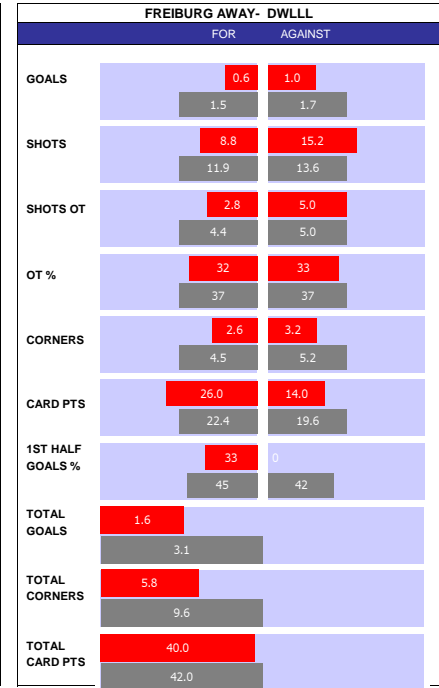

GERMAN BUNDESLIGA				
P	TEAM	PL	GD	PTS
1	Bayern Munich	31	46	71
2	RB Leipzig	31	30	64
3	Wolfsburg	31	22	57
4	Ein Frankfurt	31	15	56
5	Dortmund	31	24	55
6	Leverkusen	31	16	50
7	M'gladbach	31	13	46
8	Union Berlin	31	9	46
9	Freiburg	30	2	41
10	Stuttgart	31	1	39
11	Hoffenheim	31	-5	36
12	Mainz	30	-16	34
13	Augsburg	31	-16	33
14	Werder Bremen	31	-17	30
15	Bielefeld	31	-28	30
16	FC Koln	31	-24	29
17	Hertha	28	-14	26
18	Schalke 04	30	-58	13

HEAD TO HEAD									
DIV	DATE	H / A	G	S	O	C	Y	R	
GE1	20-12-20	Freiburg	4	17	9	7	0	0	
		Hertha	1	10	3	3	0	0	
GE1	16-06-20	Freiburg	2	17	6	5	0	0	
		Hertha	1	12	5	5	2	0	
GE1	14-12-19	Hertha	1	14	4	4	2	0	
		Freiburg	0	15	2	7	0	0	
GE1	09-03-19	Freiburg	2	10	4	3	1	0	
		Hertha	1	16	6	6	3	0	
GE1	21-10-18	Hertha	1	13	5	8	2	0	
		Freiburg	1	8	3	3	0	0	
PER GAME AVGE :			2.8	26.4	9.4	10.2	2.0	0.0	

HERTHA 10 MATCH FORM									
SS	DATE	CMP	VEN	OPPOSITION	T	N	R	SCORE	
20/21	1004	GER1	H	M'gladbach	9	7	D	2	2
20/21	0404	GER1	A	Union Berlin	8	8	D	1	1
20/21	2103	GER1	H	Leverkusen	6	6	W	3	0
20/21	1303	GER1	A	Dortmund	6	5	L	2	0
20/21	0603	GER1	H	Augsburg	13	13	W	2	1
20/21	2702	GER1	A	Wolfsburg	3	3	L	2	0
20/21	2102	GER1	H	RB Leipzig	2	2	L	0	3
20/21	1302	GER1	A	Stuttgart	10	10	D	1	1
20/21	0502	GER1	H	Bayern Munich	1	1	L	0	1
20/21	3001	GER1	A	Ein Frankfurt	6	4	L	3	1

SQUAD STATS - SEASON TO DATE									
HERTHA					FREIBURG				
P	PLAYER	APP	S	GLS	P	PLAYER	APP	S	GLS
	G Alexander Scholow	20	0	0		G Florian Muller	30	0	0
	G Rune Jarstein	8	0	0		G Benjamin Uphoff	0	0	0
	D Niklas Stark	28	0	0		D Christian Gunter	30	0	2
	D Maximilian Mittelstadt	20	5	0		D Philipp Lienhart	30	0	4
	D Peter Pekarik	19	1	2		D Manuel Gulde	18	5	1
	D Dedryck Boyata	13	0	0		D Keven Schlotterbeck	17	5	0
	D Omar Alderete	11	3	0		D Dominique Heintz	14	7	0
	D Marvin Plattenhardt	10	3	0		D Lukas Kubler	8	8	0