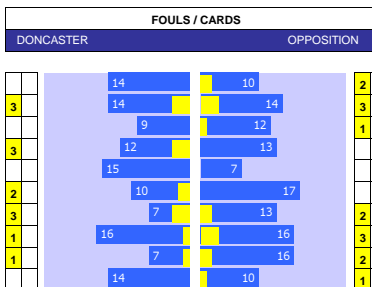

M	Sullay Kaikai	33	3	7	M	Matt Smith	35	3	10
M	Kenny Dougall	30	2	1	M	Taylor Richards	27	13	1
M	Grant Ward	29	7	1	M	Josh Sims	20	6	1
M	Christopher Hamilton	19	3	5	M	Jon Taylor	19	6	4
M	Ethan Robson	15	13	0	M	Ben Whiteman	18	0	5
M	Elliot Embleton	12	4	1	M	James Coppinger	16	14	4
F	Jerry Yates	40	3	20	F	Fejiri Okenabirhie	29	9	11
F	Ellis Simms	16	3	5	F	Omar Bogle	13	2	2
F	Gary Madine	15	5	4	F	Tyreecce John-Jules	11	5	4
F	Keshi Anderson	10	5	2	F	Elliot Simoes	7	1	0
F	Beryly Lubula	5	7	0	F	Rayhaan Tulloch	2	0	0