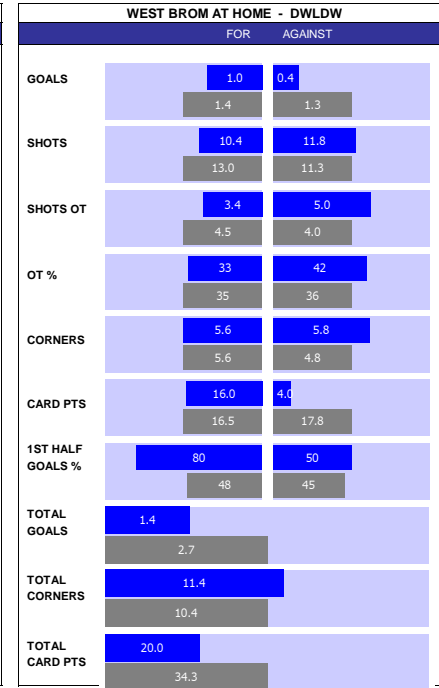

HEAD TO HEAD

DIV	DATE	H / A	G	S	O	C	Y	R
EPL	16-01-21	Wolves	2	23	6	11	2	0
		West Brom	3	12	5	0	1	0
PER GAME AVGE :								
			5.0	35.0	11.0	11.0	3.0	0.0

WEST BROM 10 MATCH FORM

SS	DATE	CMP	VEN	OPPOSITION	T	N	R	SCORE
20/21	2504	EPL	A	Aston Villa	11	10	D	2 2
20/21	2204	EPL	A	Leicester	3	3	L	3 0
20/21	1204	EPL	H	Southampton	14	15	W	3 0
20/21	0304	EPL	A	Chelsea	4	4	W	2 5
20/21	1303	EPL	A	Crystal Palace	13	13	L	1 0
20/21	0703	EPL	H	Newcastle	17	17	D	0 0
20/21	0403	EPL	H	Everton	7	8	L	0 1
20/21	2702	EPL	H	Brighton	16	14	W	1 0
20/21	2002	EPL	A	Burnley	15	16	D	0 0
20/21	1402	EPL	H	Man United	3	2	D	1 1