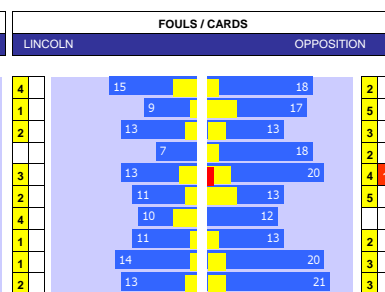

SQUAD STATS - SEASON TO DATE

P	PLAYER	APP	S	GLS
F	Conor Washington	27	8	11
F	Liam Millar	21	4	2
F	Jayden Stockley	18	2	7
F	Omar Bogle	12	5	2
F	Chuks Aneke	11	25	14