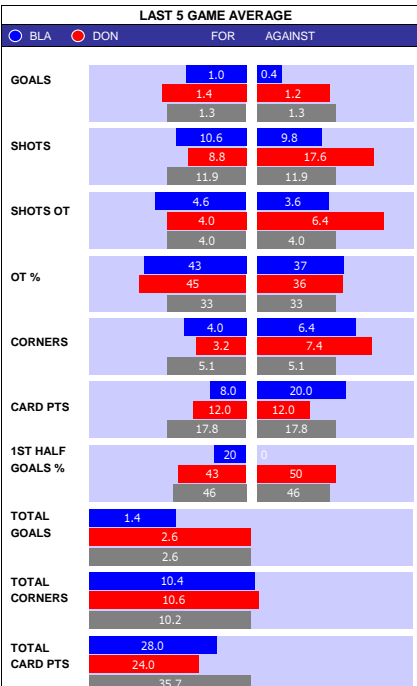

ENGLISH LEAGUE ONE				
P	TEAM	PL	GD	PTS
1	Hull	45	43	89
2	Peterboro	45	34	84
3	Sunderland	45	28	76
4	Lincoln	44	21	76
5	Blackpool	44	20	74
6	Portsmouth	45	15	72
7	Oxford	45	17	71
8	Charlton	44	11	68
9	Milton Keynes Dons	45	5	65
10	Ipswich	44	-2	65
11	Gillingham	45	2	64
12	Doncaster	44	1	64
13	Accrington	45	-6	64
14	Crewe	45	-6	63
15	Fleetwood Town	45	5	60
16	Burton	45	-8	57
17	Shrewsbury	44	-6	53
18	Plymouth	45	-26	53
19	AFC Wimbledon	45	-16	50
20	Wigan	45	-22	48
21	Rochdale	45	-20	44
22	Northampton	45	-26	44
23	Swindon	45	-35	40
24	Bristol Rvs	45	-29	38

HEAD TO HEAD									
DIV	DATE	H / A	G	S	O	C	Y	R	
EL1	24-11-20	Doncaster	3	7	4	2	2	0	
		Blackpool	2	15	3	3	1	0	
EL1	17-09-19	Doncaster	0	14	3	7	0	0	
		Blackpool	1	9	5	5	1	0	
EL1	12-03-19	Blackpool	1	14	2	8	1	0	
		Doncaster	1	10	4	4	0	0	
EL1	27-11-18	Doncaster	2	10	3	4	1	0	
		Blackpool	0	6	1	6	2	0	
EL1	30-03-18	Blackpool	1	7	2	8	4	0	
		Doncaster	2	6	3	2	1	0	
PER GAME AVGE :			2.6	19.6	6.0	9.8	2.6	0.0	

BLACKPOOL 10 MATCH FORM									
SS	DATE	CMP	VEN	OPPOSITION	T	N	R	SCORE	
20/21	0105	LGE1	A	Northampton	22	22	W	0	3
20/21	2704	LGE1	A	Sunderland	3	3	W	0	1
20/21	2404	LGE1	H	Shrewsbury	18	17	L	0	1
20/21	2004	LGE1	A	Rochdale	22	21	L	1	0
20/21	1704	LGE1	H	Sunderland	3	3	W	1	0
20/21	1304	LGE1	H	Accrington	12	13	D	0	0
20/21	1004	LGE1	A	Lincoln	6	4	D	2	2
20/21	0504	LGE1	H	Gillingham	8	11	W	4	1
20/21	0204	LGE1	A	Swindon	19	23	W	0	2
20/21	2703	LGE1	H	Plymouth	16	18	D	2	2

SQUAD STATS - SEASON TO DATE									
BLACKPOOL					DONCASTER				
P	PLAYER	APP	S	GLS	P	PLAYER	APP	S	GLS
G	Chris Maxwell	42	0	0	G	Ellery Balcombe	15	0	0
G	Sam Walker	2	0	0	G	Louis Jones	11	0	0
D	Oliver Turton	32	3	0	D	Tom Anderson	42	0	2
D	Marvin Ekpiteta	25	1	2	D	Reece James	40	1	7
D	Luke Garbutt	24	6	4	D	Joe Wright	34	4	2
D	Dan Ballard	23	1	2	D	Brad Halliday	34	2	1
D	James Husband	22	3	0	D	Cameron John	21	10	2
D	Jordan Gabriel	16	9	0	D	Andy Butler	18	0	0