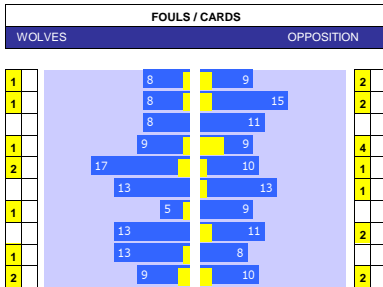

SQUAD STATS - SEASON TO DATE

P	PLAYER	APP	S	GLS
F	Pedro Neto	30	1	5
F	Adama Traore	24	8	1
F	William Jose	12	1	1
F	Raul Jimenez	10	0	4
F	Fabio Silva	6	21	3