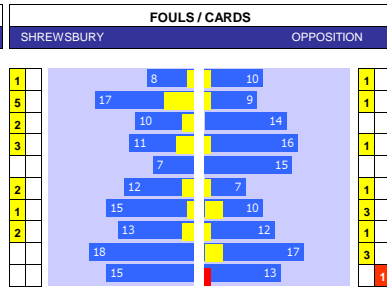

SHREWSBURY 10 MATCH FORM									
SS	DATE	CMP	VEN	OPPOSITION	T	N	R	SCORE	
20/21	0105	LGE1	H	Oxford	7	7	L	2	3
20/21	2704	LGE1	H	Lincoln	4	4	L	0	1
20/21	2404	LGE1	A	Blackpool	5	5	W	0	1
20/21	2004	LGE1	H	Wigan	20	20	L	1	2
20/21	1704	LGE1	H	Doncaster	12	12	L	0	2
20/21	1304	LGE1	A	Oxford	9	7	L	4	1
20/21	1004	LGE1	A	Gillingham	9	11	D	0	0
20/21	0504	LGE1	H	Plymouth	14	18	W	3	0
20/21	0204	LGE1	A	Northampton	20	22	L	1	0
20/21	2703	LGE1	H	Portsmouth	9	6	L	1	2