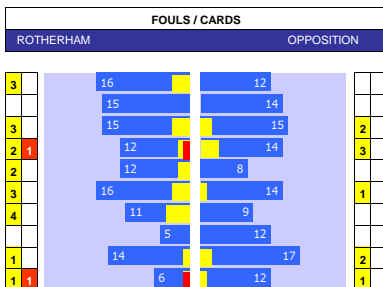

SQUAD STATS - SEASON TO DATE

PLAYER	APP	S	GLS
G Simon Sluga	37	0	0
G James Shea	7	0	0
D Matthew Pearson	36	2	2
D Sonny Bradley	34	1	0
D Glen Rea	31	7	3
D Martin Cranie	20	3	0
D Dan Potts	19	4	1
D Tom Lockyer	18	2	0
M Pelly Ruddock	37	5	2
M Kieran Dewsbury-Hall	34	3	2
M Jordan Clark	23	11	1
M Luke Berry	22	8	2
M Ryan Tunnicliffe	16	7	2
M Kal Naismith	15	5	1
F James Collins	28	12	10
F Harry Comick	27	11	1
F Elijah Adebayo	13	3	5
F Elliot Lee	8	4	1
F Danny Hylton	6	10	0
M Ben Wiles	34	8	2
M Matt Crooks	32	6	6
M Jamie Lindsay	28	6	3
M Dan Bartlaser	28	4	3
M Lewis Wing	16	2	1
M Shaun MacDonald	15	4	0
F Michael Smith	32	10	10
F Freddie Ladapo	23	17	9
F Florian Jozefzoon	8	15	0
F Kyle Vassell	6	6	0
F Mikel Miller	6	3	0

ROTHERHAM 10 MATCH FORM

SS	DATE	CMP	VEN	OPPOSITION	T	N	R	SCORE
20/21	0105	CH	H	Blackburn	15	15	D	1 1
20/21	2704	CH	A	Brentford	3	3	L	1 0
20/21	2404	CH	A	Barnsley	6	6	L	1 0
20/21	2104	CH	H	Middlesbrough	11	10	L	1 2
20/21	1804	CH	H	Birmingham	20	18	L	0 1
20/21	1504	CH	H	Coventry	21	17	L	0 1
20/21	1304	CH	H	QPR	11	9	W	3 1
20/21	1004	CH	A	Huddersfield	19	20	D	0 0
20/21	0504	CH	H	Wycombe	24	24	L	0 3
20/21	0204	CH	A	Millwall	10	11	L	1 0