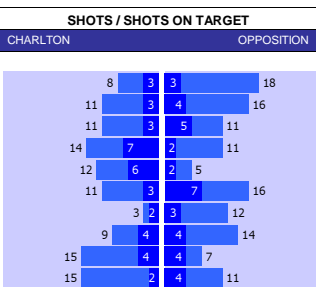

CHARLTON 10 MATCH FORM

SS	DATE	CMP	VEN	OPPOSITION	T	N	R	SCORE
20/21	0105	LGE1	A	Accrington	11	13	D	1 1
20/21	2704	LGE1	H	Crewe	15	14	D	2 2
20/21	2404	LGE1	H	Peterboro	2	2	L	0 1
20/21	2004	LGE1	A	Plymouth	16	18	W	0 6
20/21	1704	LGE1	H	Ipswich	9	10	D	0 0
20/21	1004	LGE1	A	Sunderland	3	3	W	1 2
20/21	0204	LGE1	A	Doncaster	8	12	W	0 1
20/21	2003	LGE1	A	AFC Wimbledon	22	19	D	2 2
20/21	1603	LGE1	H	Bristol Rvs	19	24	W	3 2
20/21	1303	LGE1	H	Shrewsbury	17	17	D	1 1

SQUAD STATS - SEASON TO DATE

CHARLTON				LINCOLN					
P	PLAYER	APP	S	GLS	P	PLAYER	APP	S	GLS
G	Ben Amos	44	0	0	G	Alex Palmer	44	0	0
G	Ashley Maynard-Brewer	0	0	0	G	Ethan Ross	0	0	0
D	Chris Gunter	31	5	1	D	Lewis Montsma	37	1	6
D	Ian Maatsen	29	3	1	D	Timothy Eyoma	32	5	1
D	Jason Pearce	24	2	0	D	Adam Jackson	27	0	1
D	Adam Matthews	20	5	0	D	Joe Walsh	17	2	0
D	Ben Purrington	18	9	2	D	Regan Poole	16	4	0
D	Akin Famewo	18	2	0	D	Cohen Bramall	11	5	0
M	Darren Pratley	33	5	1	M	Tayo Edun	34	5	1
M	Jake Forster-Caskey	31	2	6	M	Conor McGrandles	34	4	4
M	Ben Watson	22	5	1	M	Jorge Grant	33	1	13
M	Andrew Shinnie	18	10	3	M	James Jones	27	8	1
M	Alex Gibby	16	5	3	M	Morgan Rogers	22	2	6
M	Albie Morgan	13	13	1	M	Liam Bridcutt	21	1	0
F	Conor Washington	27	8	11	F	Brennan Johnson	37	2	10
F	Liam Millar	21	4	2	F	Tom Hopper	32	5	8
F	Jayden Stockley	18	2	7	F	Anthony Scully	21	17	11
F	Omar Bogle	12	5	2	F	Callum Morton	10	5	2
F	Chuks Aneke	11	25	14	F	Ramirez Howarth	4	6	1

LINCOLN 10 MATCH FORM

SS	DATE	CMP	VEN	OPPOSITION	T	N	R	SCORE
20/21	0105	LGE1	A	Peterboro	2	2	D	3 3
20/21	2704	LGE1	A	Shrewsbury	16	17	W	0 1
20/21	2404	LGE1	H	Hull	1	1	L	1 2
20/21	2004	LGE1	A	Burton	17	16	W	0 1
20/21	1704	LGE1	A	Bristol Rvs	22	24	W	0 1
20/21	1304	LGE1	H	Milton Keynes Dons	14	9	W	4 0
20/21	1004	LGE1	H	Blackpool	5	5	D	2 2
20/21	2603	LGE1	A	Oxford	11	7	L	2 1
20/21	2003	LGE1	A	Sunderland	3	3	D	1 1
20/21	1603	LGE1	H	Gillingham	11	11	L	0 3