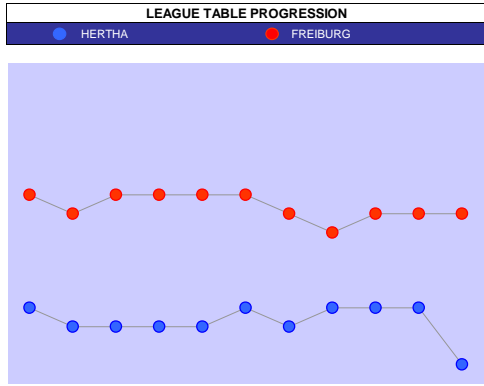

GERMAN BUNDESLIGA				
P	TEAM	PL	GD	PTS
1	Bayern Munich	31	46	71
2	RB Leipzig	31	30	64
3	Wolfsburg	31	22	57
4	Ein Frankfurt	31	15	56
5	Dortmund	31	24	55
6	Leverkusen	31	16	50
7	M'gladbach	31	13	46
8	Union Berlin	31	9	46
9	Freiburg	30	2	41
10	Stuttgart	31	1	39
11	Hoffenheim	31	-5	36
12	Mainz	30	-16	34
13	Augsburg	31	-16	33
14	Werder Bremen	31	-17	30
15	Bielefeld	31	-28	30
16	FC Koln	31	-24	29
17	Hertha	28	-14	26
18	Schalke 04	30	-58	13

HEAD TO HEAD									
DIV	DATE	H / A	G	S	O	C	Y	R	
GE1	20-12-20	Freiburg	4	17	9	7	0	0	
		Hertha	1	10	3	3	0	0	
GE1	16-06-20	Freiburg	2	17	6	5	0	0	
		Hertha	1	12	5	5	2	0	
GE1	14-12-19	Hertha	1	14	4	4	2	0	
		Freiburg	0	15	2	7	0	0	
GE1	09-03-19	Freiburg	2	10	4	3	1	0	
		Hertha	1	16	6	6	3	0	
GE1	21-10-18	Hertha	1	13	5	8	2	0	
		Freiburg	1	8	3	3	0	0	
PER GAME AVGE :			2.8	26.4	9.4	10.2	2.0	0.0