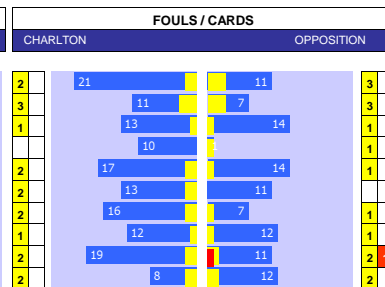

CHARLTON 10 MATCH FORM

SS	DATE	CMP	VEN	OPPOSITION	T	N	R	SCORE
20/21	0105	LGE1	A	Accrington	11	13	D	1 1
20/21	2704	LGE1	H	Crewe	15	14	D	2 2
20/21	2404	LGE1	H	Peterboro	2	2	L	0 1
20/21	2004	LGE1	A	Plymouth	16	18	W	0 6
20/21	1704	LGE1	H	Ipswich	9	10	D	0 0
20/21	1004	LGE1	A	Sunderland	3	3	W	1 2
20/21	0204	LGE1	A	Doncaster	8	12	W	0 1
20/21	2003	LGE1	A	AFC Wimbledon	22	19	D	2 2
20/21	1603	LGE1	H	Bristol Rvs	19	24	W	3 2
20/21	1303	LGE1	H	Shrewsbury	17	17	D	1 1

SQUAD STATS - SEASON TO DATE

CHARLTON				LINCOLN					
P	PLAYER	APP	S	GLS	P	PLAYER	APP	S	GLS
G	Ben Amos	44	0	0	G	Alex Palmer	44	0	0
G	Ashley Maynard-Brewer	0	0	0	G	Ethan Ross	0	0	0
D	Chris Gunter	31	5	1	D	Lewis Montsma	37	1	6
D	Ian Maatsen	29	3	1	D	Timothy Eyoma	32	5	1
D	Jason Pearce	24	2	0	D	Adam Jackson	27	0	1
D	Adam Matthews	20	5	0	D	Joe Walsh	17	2	0
D	Ben Purrington	18	9	2	D	Regan Poole	16	4	0
D	Akin Famewo	18	2	0	D	Cohen Bramall	11	5	0
M	Darren Pratley	33	5	1	M	Tayo Edun	34	5	1
M	Jake Forster-Caskey	31	2	6	M	Conor McGrandles	34	4	4
M	Ben Watson	22	5	1	M	Jorge Grant	33	1	13
M	Andrew Shinnie	18	10	3	M	James Jones	27	8	1
M	Alex Gibby	16	5	3	M	Morgan Rogers	22	2	6
M	Albie Morgan	13	13	1	M	Liam Bridcutt	21	1	0
F	Conor Washington	27	8	11	F	Brennan Johnson	37	2	10
F	Liam Millar	21	4	2	F	Tom Hopper	32	5	8
F	Jayden Stockley	18	2	7	F	Anthony Scully	21	17	11
F	Omar Bogle	12	5	2	F	Callum Morton	10	5	2
F	Chuks Aneke	11	25	14	F	Ramirez Howarth	4	6	1

LINCOLN 10 MATCH FORM

SS	DATE	CMP	VEN	OPPOSITION	T	N	R	SCORE
20/21	0105	LGE1	A	Peterboro	2	2	D	3 3
20/21	2704	LGE1	A	Shrewsbury	16	17	W	0 1
20/21	2404	LGE1	H	Hull	1	1	L	1 2
20/21	2004	LGE1	A	Burton	17	16	W	0 1
20/21	1704	LGE1	A	Bristol Rvs	22	24	W	0 1
20/21	1304	LGE1	H	Milton Keynes Dons	14	9	W	4 0
20/21	1004	LGE1	H	Blackpool	5	5	D	2 2
20/21	2603	LGE1	A	Oxford	11	7	L	2 1
20/21	2003	LGE1	A	Sunderland	3	3	D	1 1
20/21	1603	LGE1	H	Gillingham	11	11	L	0 3