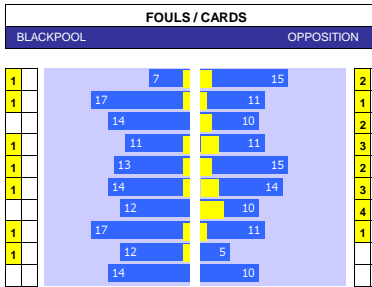

BLACKPOOL 10 MATCH FORM									
SS	DATE	CMP	VEN	OPPOSITION	T	N	R	SCORE	
20/21	0105	LGE1	A	Northampton	22	22	W	0	3
20/21	2704	LGE1	A	Sunderland	3	3	W	0	1
20/21	2404	LGE1	H	Shrewsbury	18	17	L	0	1
20/21	2004	LGE1	A	Rochdale	22	21	L	1	0
20/21	1704	LGE1	H	Sunderland	3	3	W	1	0
20/21	1304	LGE1	H	Accrington	12	13	D	0	0
20/21	1004	LGE1	A	Lincoln	6	4	D	2	2
20/21	0504	LGE1	H	Gillingham	8	11	W	4	1
20/21	0204	LGE1	A	Swindon	19	23	W	0	2
20/21	2703	LGE1	H	Plymouth	16	18	D	2	2

SQUAD STATS - SEASON TO DATE									
BLACKPOOL					DONCASTER				
P	PLAYER	APP	S	GLS	P	PLAYER	APP	S	GLS
G	Chris Maxwell	42	0	0	G	Ellery Balcombe	15	0	0
G	Sam Walker	2	0	0	G	Louis Jones	11	0	0
D	Oliver Turton	32	3	0	D	Tom Anderson	42	0	2
D	Marvin Ekpiteta	25	1	2	D	Reece James	40	1	7
D	Luke Garbutt	24	6	4	D	Joe Wright	34	4	2
D	Dan Ballard	23	1	2	D	Brad Halliday	34	2	1
D	James Husband	22	3	0	D	Cameron John	21	10	2
D	Jordan Gabriel	16	9	0	D	Andy Butler	18	0	0

DONCASTER 10 MATCH FORM									
SS	DATE	CMP	VEN	OPPOSITION	T	N	R	SCORE	
20/21	0105	LGE1	A	Rochdale	21	21	W	1	2
20/21	2704	LGE1	A	Peterboro	2	2	D	2	2
20/21	2404	LGE1	H	Fleetwood Town	15	15	L	0	1
20/21	2004	LGE1	A	Accrington	13	13	L	2	1
20/21	1704	LGE1	A	Shrewsbury	18	17	W	0	2
20/21	1304	LGE1	H	Burton	18	16	L	0	3
20/21	1004	LGE1	H	Wigan	23	20	L	1	4
20/21	0504	LGE1	A	Bristol Rvs	23	24	L	2	1
20/21	0204	LGE1	H	Charlton	10	8	L	0	1
20/21	2703	LGE1	A	Milton Keynes Dons	13	9	L	1	0