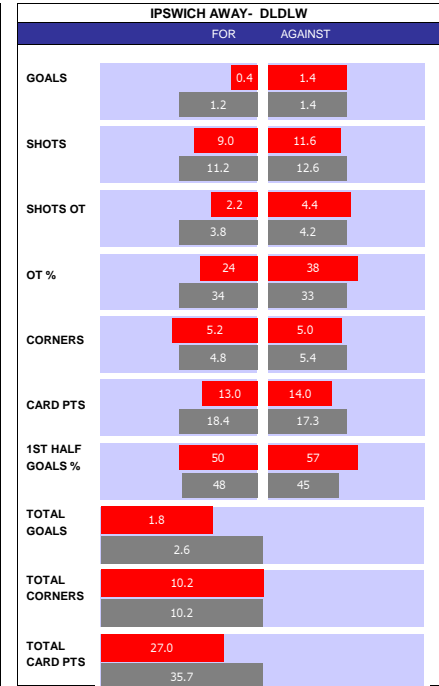

HEAD TO HEAD									
DIV	DATE	H / A	G	S	O	C	Y	R	
EL1	21-11-20	Ipswich	2	14	5	9	1	0	
		Shrewsbury	1	5	3	4	2	0	
EL1	31-08-19	Ipswich	3	10	5	2	1	0	
		Shrewsbury	0	11	6	6	3	1	
PER GAME AVGE :			3.0	20.0	9.5	10.5	3.5	0.5