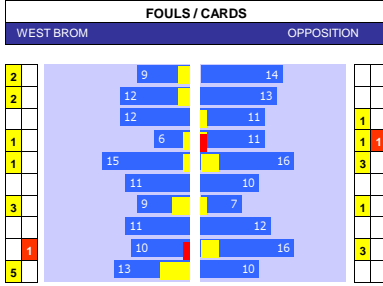

HEAD TO HEAD

DIV	DATE	H / A	G	S	O	C	Y	R
EPL	16-01-21	Wolves	2	23	6	11	2	0
		West Brom	3	12	5	0	1	0
PER GAME AVGE :								
			5.0	35.0	11.0	11.0	3.0	0.0

WEST BROM 10 MATCH FORM

SS	DATE	CMP	VEN	OPPOSITION	T	N	R	SCORE
20/21	2504	EPL	A	Aston Villa	11	10	D	2 2
20/21	2204	EPL	A	Leicester	3	3	L	3 0
20/21	1204	EPL	H	Southampton	14	15	W	3 0
20/21	0304	EPL	A	Chelsea	4	4	W	2 5
20/21	1303	EPL	A	Crystal Palace	13	13	L	1 0
20/21	0703	EPL	H	Newcastle	17	17	D	0 0
20/21	0403	EPL	H	Everton	7	8	L	0 1
20/21	2702	EPL	H	Brighton	16	14	W	1 0
20/21	2002	EPL	A	Burnley	15	16	D	0 0
20/21	1402	EPL	H	Man United	3	2	D	1 1