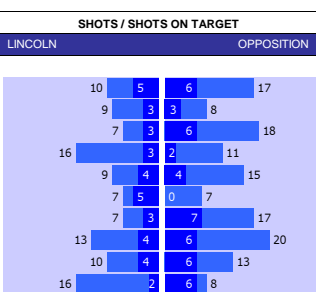

SQUAD STATS - SEASON TO DATE

P	PLAYER	APP	S	GLS
F	Conor Washington	27	8	11
F	Liam Millar	21	4	2
F	Jayden Stockley	18	2	7
F	Omar Bogle	12	5	2
F	Chuks Aneke	11	25	14