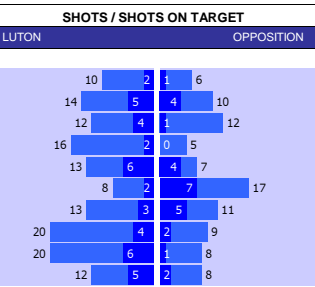

LUTON 10 MATCH FORM

SS	DATE	CMP	VEN	OPPOSITION	T	N	R	SCORE
20/21	0105	CH	H	Middlesbrough	9	10	D	1 1
20/21	2504	CH	A	Bristol City	18	19	W	2 3
20/21	2104	CH	H	Reading	7	7	D	0 0
20/21	1704	CH	H	Watford	2	2	W	1 0
20/21	1004	CH	A	Wycombe	24	24	W	1 3
20/21	0504	CH	H	Barnsley	5	6	L	1 2
20/21	0204	CH	A	Derby	19	22	L	2 0
20/21	2003	CH	A	Preston	16	13	W	2 0
20/21	1603	CH	H	Coventry	20	17	W	2 0
20/21	1303	CH	H	Swansea	4	4	L	0 1