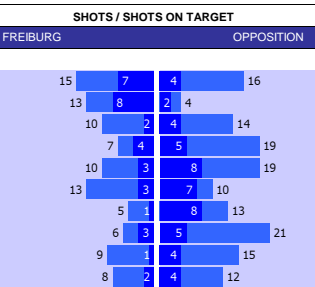

M Lucas Tousart	22	1	0		M Nicolas Hofler	26	1	1
	M Vladimir Darida	21	1	0		M Jonathan Schmid	25	2	1
	M Matteo Guendouzi	17	5	2		M Baptiste Santamaria	25	1	1
	M Santiago Ascacibar	5	2	1		M Vincenzo Grifo	24	3	8
	M Matthew Leckie	2	12	0		M Roland Sallai	19	6	8
	M Javairo Dilrosun	2	6	0		M Jeong Woo-Young	7	16	3
	F Matheus Cunha	23	1	7		F Lucas Holer	21	8	4
	F Dodi Lukebakio	21	6	5		F Ermedin Demirovic	16	10	4
	F Krzysztof Piatek	15	13	6		F Nils Petersen	9	19	7
	F Jhon Cordoba	15	3	7		F Nishan Burkart	0	1	0
	F Jessic Ngankam	0	12	1		F Kevin Schade	0	0	0