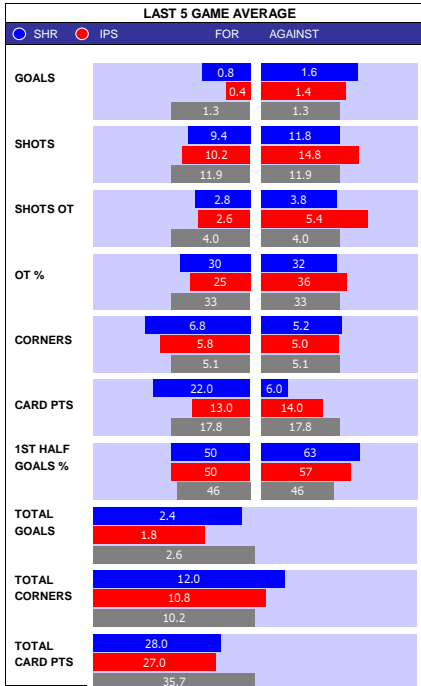

HEAD TO HEAD									
DIV	DATE	H / A	G	S	O	C	Y	R	
EL1	21-11-20	Ipswich	2	14	5	9	1	0	
		Shrewsbury	1	5	3	4	2	0	
EL1	31-08-19	Ipswich	3	10	5	2	1	0	
		Shrewsbury	0	11	6	6	3	1	
PER GAME AVGE :			3.0	20.0	9.5	10.5	3.5	0.5