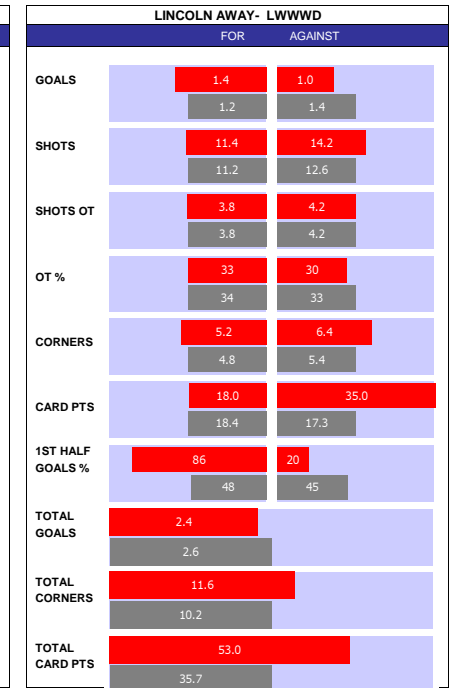

ENGLISH LEAGUE ONE				
P	TEAM	PL	GD	PTS
1	Hull	45	43	89
2	Peterboro	45	34	84
3	Sunderland	45	28	76
4	Lincoln	44	21	76
5	Blackpool	44	20	74
6	Portsmouth	45	15	72
7	Oxford	45	17	71
8	Charlton	44	11	68
9	Milton Keynes Dons	45	5	65
10	Ipswich	44	-2	65
11	Gillingham	45	2	64
12	Doncaster	44	1	64
13	Accrington	45	-6	64
14	Crewe	45	-6	63
15	Fleetwood Town	45	5	60
16	Burton	45	-8	57
17	Shrewsbury	44	-6	53
18	Plymouth	45	-26	53
19	AFC Wimbledon	45	-16	50
20	Wigan	45	-22	48
21	Rochdale	45	-20	44
22	Northampton	45	-26	44
23	Swindon	45	-35	40
24	Bristol Rvs	45	-29	38