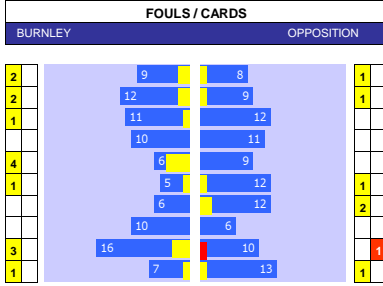

BURNLEY 10 MATCH FORM									
SS	DATE	CMP	VEN	OPPOSITION	T	N	R	SCORE	
20/21	2504	EPL	A	Wolves	12	12	W	0	4
20/21	1804	EPL	A	Man United	2	2	L	3	1
20/21	1104	EPL	H	Newcastle	17	17	L	1	2
20/21	0404	EPL	A	Southampton	14	15	L	3	2
20/21	1303	EPL	A	Everton	6	8	W	1	2
20/21	0603	EPL	H	Arsenal	10	9	D	1	1
20/21	0303	EPL	H	Leicester	3	3	D	1	1
20/21	2802	EPL	A	Tottenham	9	5	L	4	0
20/21	2002	EPL	H	West Brom	19	19	D	0	0
20/21	1702	EPL	H	Fulham	18	18	D	1	1

SQUAD STATS - SEASON TO DATE									
BURNLEY					WEST HAM				
P	PLAYER	APP	S	GLS	P	PLAYER	APP	S	GLS
G	Nick Pope	30	0	0	G	Lukasz Fabianski	31	0	0
G	Bailey Peacock-Farrell	3	0	0	G	Darren Randolph	2	0	0
D	James Tarkowski	31	0	1	D	Aaron Cresswell	31	0	0
D	Matthew Lowton	29	0	1	D	Vladimir Coufal	29	0	0
D	Ben Mee	26	0	2	D	Declan Rice	29	0	1
D	Charlie Taylor	23	1	0	D	Angelo Ogbonna	25	0	2
D	Erik Pieters	13	7	0	D	Craig Dawson	17	0	3
D	Kevin Long	7	1	0	D	Fabian Balbuena	13	1	1

WEST HAM 10 MATCH FORM									
SS	DATE	CMP	VEN	OPPOSITION	T	N	R	SCORE	
20/21	2404	EPL	H	Chelsea	4	4	L	0	1
20/21	1704	EPL	A	Newcastle	17	17	L	3	2
20/21	1104	EPL	H	Leicester	3	3	W	3	2
20/21	0504	EPL	A	Wolves	14	12	W	2	3
20/21	2103	EPL	H	Arsenal	10	9	D	3	3
20/21	1403	EPL	A	Man United	2	2	L	1	0
20/21	0803	EPL	H	Leeds	11	11	W	2	0
20/21	2702	EPL	A	Man City	1	1	L	2	1
20/21	2102	EPL	H	Tottenham	9	5	W	2	1
20/21	1502	EPL	H	Sheffield United	20	20	W	3	0