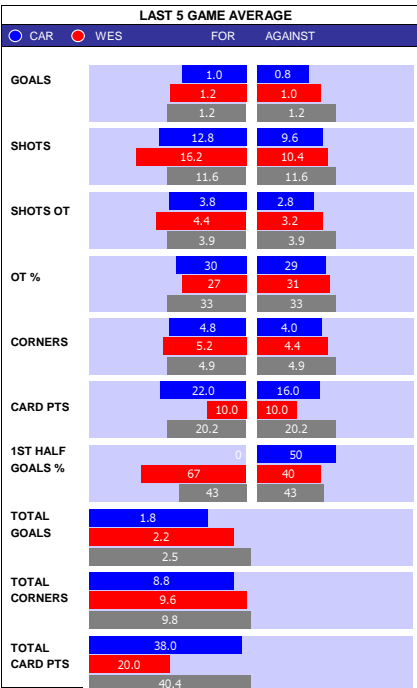

HEAD TO HEAD									
DIV	DATE	H / A	G	S	O	C	Y	R	
ECH	17-08-22	West Brom	0	13	5	9	3	0	
		Cardiff	0	7	0	2	3	0	
ECH	02-01-22	West Brom	1	13	3	5	2	2	
		Cardiff	1	6	1	1	2	1	
ECH	02-01-22	West Brom	1	13	3	5	2	2	
		Cardiff	1	6	1	1	2	1	
ECH	28-09-21	Cardiff	0	6	0	4	1	0	
		West Brom	4	11	6	6	1	0	
ECH	28-09-21	Cardiff	0	6	0	4	1	0	
		West Brom	4	11	6	6	1	0	
PER GAME AVGE :			2.4	18.4	5.0	8.6	3.6	1.2