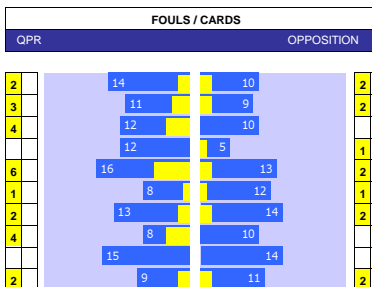

BLACKPOOL					QPR				
F	PLAYER	APP	S	GLS	F	PLAYER	APP	S	GLS
F	Callum Connolly	33	0	1	F	Sam Field	35	0	1
F	Kenny Dougall	26	5	2	F	Tim Iroegbunam	22	4	1
F	Sonny Carey	21	7	3	F	Stefan Johansen	19	3	2
F	Charlie Patino	21	4	2	F	Andre Dozzell	16	14	0
F	M Josh Bowler	13	2	3	F	Tyler Roberts	14	4	3
F	M Christopher Hamilton	10	18	1	F	Luke Amos	5	7	0
F	Jerry Yates	32	2	9	F	Ilias Chair	31	1	5
F	Gary Madine	22	4	4	F	Lyndon Dykes	24	4	6
F	Shayne Lavery	13	13	2	F	Chris Willock	18	5	6
F	Theo Corbeanu	9	8	3	F	Jamal Lowe	8	1	3
F	Callum Wright	5	5	0	F	Albert Adomah	6	21	1