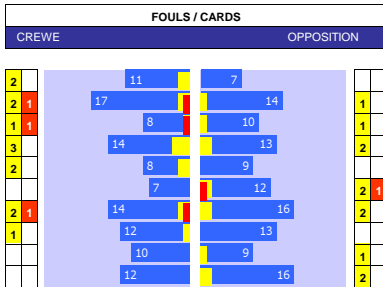

SQUAD STATS - SEASON TO DATE									
STEVENAGE					CREWE				
P	PLAYER	APP	S	GLS	P	PLAYER	APP	S	GLS
M	Jordan Roberts	25	5	8	M	Conor Thomas	29	2	0
M	Jake Reeves	24	6	3	M	Tariq Uwakwe	28	2	1
M	Saxon Earley	13	8	0	M	Rio Adebisi	19	4	2
M	Michael Bostwick	11	9	0	M	Callum Ainley	15	6	1
M	Jake Taylor	9	21	0	M	Joel Taberner	13	4	0
M	Arthur Read	6	5	0	M	Lachlan Brook	12	11	2
F	Luke Norris	26	6	8	F	Dan Agyei	33	0	10
F	Danny Rose	20	11	5	F	Bassala Sambou	18	9	0
F	Jamie Reid	16	16	5	F	Courtney Baker-Richards	11	5	7
F	Josh March	2	4	0	F	Elliott Nevitt	10	0	0
F	David Amoo	0	5	0	F	David Amoo	2	1	0