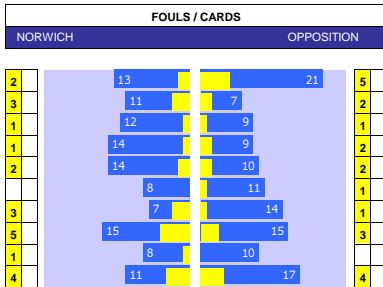

SQUAD STATS - SEASON TO DATE									
HUDDERSFIELD					NORWICH				
P	PLAYER	APP	S	GLS	P	PLAYER	APP	S	GLS
G	Lee Nicholls	25	0	0	G	Angus Gunn	19	0	0
G	Nicholas Bilokapic	5	1	0	G	Tim Krul	16	0	0
D	Tom Lees	31	0	2	D	Grant Hanley	34	0	1
D	Michal Helik	25	0	2	D	Maximilian Aarons	33	1	1
D	Josh Ruffles	19	3	2	D	Andrew Omobamidele	21	4	1
D	Ollie Turton	16	2	0	D	Ben Gibson	15	3	0
D	Yuta Nakayama	13	1	2	D	Dimitrios Giannoulis	12	4	0
D	Kaine Hayden	9	5	1	D	Sam Byram	10	1	1
M	Jack Rudoni	31	4	0	M	Kenny McLean	30	1	1
M	Sorba Thomas	20	3	0	M	Marcelino Nunez	20	10	3
M	David Kasumu	19	4	0	M	Gabriel Sara	20	9	5
M	Jonathan Hogg	19	1	0	M	Kieran Dowell	15	9	5
M	Etienne Camara	13	7	0	M	Aaron Ramsey	13	5	3
M	Ben Jackson	9	4	1	M	Onel Hernandez	12	20	2
F	Danny Ward	21	6	3	F	Joshua Sargent	28	2	11
F	Duane Holmes	19	7	2	F	Teemu Pukki	27	4	10
F	Jordan Rhodes	14	17	5	F	Daniel Sinani	7	9	1
F	Martyn Waghorn	4	4	1	F	Jordan Hugill	0	7	0
F	Anthony Knockaert	2	3	0	F	Christos Tzolis	0	5	1

NORWICH 10 MATCH FORM									
SS	DATE	CMP	VEN	OPPOSITION	T	N	R	SCORE	
22/23	1203	CH	H	Sunderland	12	10	L	0	1
22/23	0403	CH	A	Millwall	5	6	W	2	3
22/23	2502	CH	H	Cardiff	21	21	W	2	0
22/23	2102	CH	H	Birmingham	18	18	W	3	1
22/23	1802	CH	A	Wigan	22	24	D	0	0
22/23	1402	CH	H	Hull	11	15	W	3	1
22/23	1102	CH	A	Bristol City	18	13	L	1	0
22/23	0402	CH	H	Burnley	1	1	L	0	3
22/23	2101	CH	A	Coventry	15	9	W	2	4
22/23	1401	CH	A	Preston	10	12	W	0	4