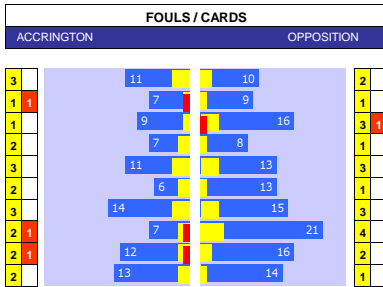

ACCRINGTON 10 MATCH FORM									
SS	DATE	CMP	VEN	OPPOSITION	T	N	R	SCORE	
22/23	1103	LGE1	A	Charlton	16	16	D	1	1
22/23	0703	LGE1	A	Ipswich	3	3	L	3	0
22/23	0403	LGE1	H	Forest Green	24	24	W	2	1
22/23	2502	LGE1	A	Burton	18	18	D	0	0
22/23	1802	LGE1	H	Shrewsbury	8	8	W	1	0
22/23	1402	LGE1	H	Wycombe	7	7	L	0	2
22/23	1102	LGE1	A	Cheltenham	18	17	D	0	0
22/23	0702	LGE1	A	Port Vale	14	14	D	1	1
22/23	0402	LGE1	H	Lincoln	16	12	L	0	3
22/23	2101	LGE1	A	Barnsley	6	4	L	3	1

SQUAD STATS - SEASON TO DATE									
ACCRINGTON					PORTSMOUTH				
P	PLAYER	APP	S	GLS	P	PLAYER	APP	S	GLS
G	Lukas Jensen	19	0	0	G	Joshua Griffiths	22	0	0
G	Toby Savin	14	0	0	G	Matt Macey	9	0	0
D	Harvey Rodgers	30	0	3	D	Sean Raggatt	33	0	1
D	Ryan Astley	22	1	1	D	Connor Ogilvie	32	0	4
D	Doug Tharme	17	4	0	D	Michael Morrison	18	4	0
D	Baba Fernandes	12	2	0	D	Clark Robertson	15	1	0
D	Mohammed Sangare	11	3	0	D	Joe Rafferty	13	0	0
D	Aaron Pickles	3	0	0	D	Zak Swanson	11	4	1

PORTSMOUTH 10 MATCH FORM									
SS	DATE	CMP	VEN	OPPOSITION	T	N	R	SCORE	
22/23	1103	LGE1	H	Sheffield Weds	1	1	L	0	1
22/23	0703	LGE1	A	Barnsley	6	4	L	3	1
22/23	0403	LGE1	A	Cambridge	23	23	W	0	1
22/23	2802	LGE1	H	Bolton	4	6	W	3	1
22/23	2502	LGE1	H	Cheltenham	19	17	W	4	0
22/23	1802	LGE1	A	Lincoln	13	12	D	0	0
22/23	1402	LGE1	H	Burton	18	18	W	1	0
22/23	1102	LGE1	A	Plymouth	2	2	L	3	1
22/23	0402	LGE1	H	Barnsley	6	4	D	1	1
22/23	2801	LGE1	A	Peterboro	8	9	L	2	1