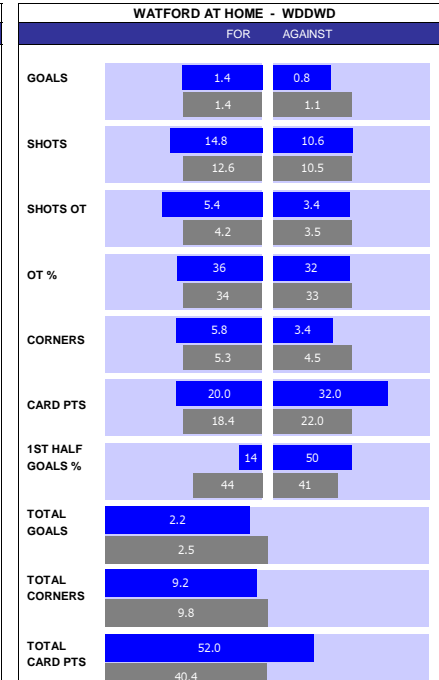

HEAD TO HEAD									
DIV	DATE	H / A	G	S	O	C	Y	R	
ECH	16-08-22	Birmingham	1	7	4	3	1	0	
		Watford	1	14	2	5	1	0	
ECH	18-04-15	Watford	1	18	6	7	1	0	
		Birmingham	0	5	2	2	1	0	
ECH	04-11-14	Birmingham	2	19	6	1	1	0	
		Watford	1	12	5	5	2	0	
ECH	11-02-14	Watford	1	10	3	8	2	0	
		Birmingham	0	9	3	4	0	0	
ECH	03-08-13	Birmingham	0	5	1	9	4	0	
		Watford	1	9	6	5	1	0	
PER GAME AVGE :			1.6	21.6	7.6	9.8	2.8	0.0