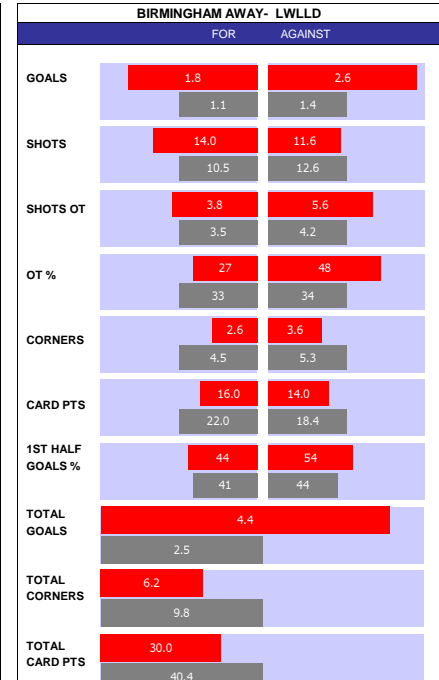

HEAD TO HEAD									
DIV	DATE	H / A	G	S	O	C	Y	R	
ECH	16-08-22	Birmingham	1	7	4	3	1	0	
		Watford	1	14	2	5	1	0	
ECH	18-04-15	Watford	1	18	6	7	1	0	
		Birmingham	0	5	2	2	1	0	
ECH	04-11-14	Birmingham	2	19	6	1	1	0	
		Watford	1	12	5	5	2	0	
ECH	11-02-14	Watford	1	10	3	8	2	0	
		Birmingham	0	9	3	4	0	0	
ECH	03-08-13	Birmingham	0	5	1	9	4	0	
		Watford	1	9	6	5	1	0	
PER GAME AVGE :			1.6	21.6	7.6	9.8	2.8	0.0