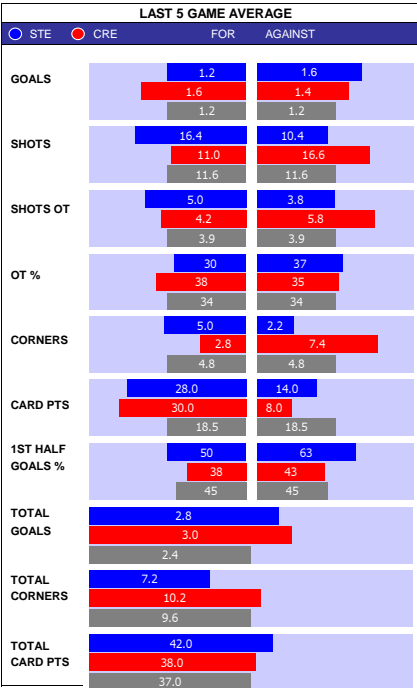

ENGLISH LEAGUE TWO 11/03/23				
P	TEAM	PL	GD	PTS
1	Leyton Orient	35	24	72
2	Carlisle	35	23	64
3	Stevenage	34	18	63
4	Northampton	35	15	60
5	Stockport	36	18	59
6	Bradford	35	13	59
7	Salford	36	13	56
8	Mansfield	33	11	55
9	Sutton	36	1	55
10	Barrow	36	-3	52
11	Doncaster	35	-8	50
12	Swindon	34	7	49
13	Tranmere	36	0	48
14	Walsall	34	4	44
15	AFC Wimbledon	35	-4	42
16	Grimsby	33	-5	42
17	Crewe	34	-10	42
18	Newport County	35	-7	39
19	Gillingham	35	-14	38
20	Colchester	36	-12	35
21	Harrogate	36	-13	35
22	Hartlepool	36	-26	30
23	Crawley Town	34	-21	29
24	Rochdale	36	-24	25

HEAD TO HEAD									
DIV	DATE	H / A	G	S	O	C	Y	R	
EL2	03-09-22	Crewe	1	11	4	11	3	0	
		Stevenage	2	10	5	3	2	0	
EL2	07-03-20	Crewe	3	17	9	9	0	0	
		Stevenage	1	10	2	1	2	0	
EL2	21-12-19	Stevenage	1	17	2	4	2	0	
		Crewe	5	21	8	8	0	0	
EL2	29-12-18	Crewe	1	17	5	4	1	0	
		Stevenage	0	8	4	5	2	1	
EL2	20-10-18	Stevenage	0	11	2	6	0	1	
		Crewe	1	17	5	10	3	0	
PER GAME AVGE :			3.0	27.8	9.2	12.2	3.0	0.4	

STEVENAGE 10 MATCH FORM									
SS	DATE	CMP	VEN	OPPOSITION	T	N	R	SCORE	
22/23	1103	LGE2	H	Walsall	14	14	W	3	1
22/23	0403	LGE2	A	Rochdale	24	24	L	2	0
22/23	2802	LGE2	A	AFC Wimbledon	15	15	W	2	3
22/23	2502	LGE2	H	Tranmere	15	13	L	0	1
22/23	1802	LGE2	A	Stockport	7	5	L	2	0
22/23	1402	LGE2	A	Newport County	18	18	D	2	2
22/23	1102	LGE2	H	Bradford	9	6	L	2	3
22/23	0402	LGE2	A	Sutton	12	9	D	0	0
22/23	2101	LGE2	H	Leyton Orient	1	1	W	3	0
22/23	1401	LGE2	A	Harrogate	19	21	D	1	1

SQUAD STATS - SEASON TO DATE									
STEVENAGE					CREWE				
P	PLAYER	APP	S	GLS	P	PLAYER	APP	S	GLS
G	Taye Ashby-Hammond	26	0	0	G	Arthur Okonkwo	23	0	0
G	Toby Savin	4	0	0	G	Dave Richards	7	0	0
D	Carl Piergianni	32	1	7	D	Luke Offord	28	0	0
D	Dan Sweeney	32	0	4	D	Rod McDonald	25	1	1
D	Alex Gilbey	26	0	2	D	Kelvin Mellor	24	0	2
D	Terence VanCuten	24	0	0	D	Michael Williams	14	1	0
D	Luther Wildin	22	4	0	D	Connor O'Riordan	8	1	1
D	Max Clark	20	5	1	D	Billy Sass-Davies	5	6	0