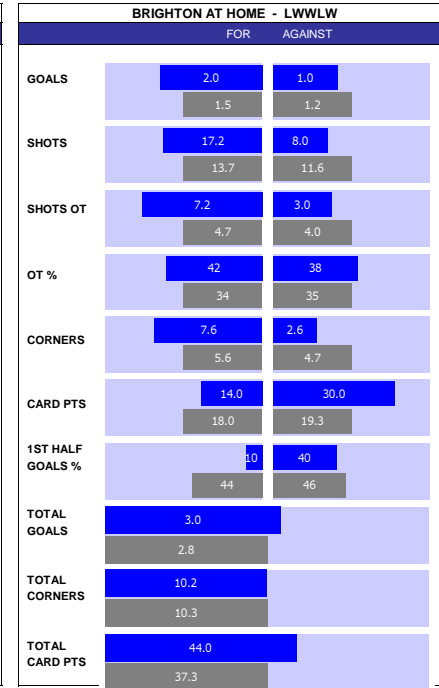

ENGLISH PREMIER LEAGUE				
P	TEAM	PL	GD	PTS
1	Arsenal	27	37	66
2	Man City	27	42	61
3	Man United	26	6	50
4	Tottenham	27	12	48
5	Newcastle	25	19	44
6	Liverpool	26	18	42
7	Brighton	24	14	39
8	Fulham	27	1	39
9	Brentford	25	7	38
10	Chelsea	26	1	37
11	Aston Villa	26	-7	35
12	Crystal Palace	26	-12	27
13	Wolves	27	-17	27
14	Nott'm Forest	26	-26	26
15	Everton	27	-18	25
16	Leicester	26	-9	24
17	West Ham	26	-10	24
18	Bournemouth	26	-26	24
19	Leeds	26	-11	23
20	Southampton	26	-21	22

HEAD TO HEAD									
DIV	DATE	H / A	G	S	O	C	Y	R	
EPL	11-02-23	Crystal Palace	1	6	1	1	4	0	
		Brighton	1	17	7	6	1	0	
EPL	14-01-22	Brighton	1	19	4	9	0	0	
		Crystal Palace	1	3	1	0	2	0	
EPL	14-01-22	Brighton	1	19	4	9	0	0	
		Crystal Palace	1	3	1	0	2	0	
EPL	27-09-21	Crystal Palace	1	8	3	6	2	0	
		Brighton	1	8	4	5	3	0	
EPL	27-09-21	Crystal Palace	1	8	3	6	2	0	
		Brighton	1	8	4	5	3	0	
PER GAME AVGE :			2.0	19.8	6.4	9.4	3.8	0.0	

BRIGHTON 10 MATCH FORM									
SS	DATE	CMP	VEN	OPPOSITION	T	N	R	SCORE	
22/23	1103	EPL	A	Leeds	17	19	D	2	2
22/23	0403	EPL	H	West Ham	16	17	W	4	0
22/23	1802	EPL	H	Fulham	7	8	L	0	1
22/23	1102	EPL	A	Crystal Palace	12	12	D	1	1
22/23	0402	EPL	H	Bournemouth	18	18	W	1	0
22/23	2101	EPL	A	Leicester	15	16	D	2	2
22/23	1401	EPL	H	Liverpool	7	6	W	3	0
22/23	0301	EPL	A	Everton	16	15	W	1	4
22/23	3112	EPL	H	Arsenal	1	1	L	2	4
22/23	2612	EPL	A	Southampton	19	20	W	1	3