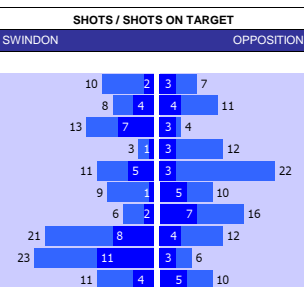

SQUAD STATS - SEASON TO DATE									
WALSALL					SWINDON				
P	PLAYER	APP	S	GLS	P	PLAYER	APP	S	GLS
M	Tom Knowles	25	6	4	M	Remeao Hutton	29	2	0
M	Brandon Comley	25	4	1	M	Ben Gladwin	22	1	1
F	Danny Johnson	23	2	1	M	Saidou Khan	20	5	1
M	Liam Kinsella	18	2	1	M	Ronan Darcy	17	13	3
M	Liam Bennett	18	2	1	M	Louis Reed	16	4	1
M	Liam Gordon	16	4	1	M	Harry McKirdy	5	0	2
M	Taylor Allen	14	7	0	F	Jacob Wakeling	27	6	7
F	Isaac Hutchinson	27	4	4	F	Jonathan Williams	26	1	8
F	Danny Johnson	22	0	12	F	Luke Jephcott	15	7	5
F	Andy Williams	8	23	1	F	Tyrese Shade	12	16	3
F	Matt Stevens	6	1	1	F	Charlie Austin	8	0	4
F	Jamille Matt	6	0	0