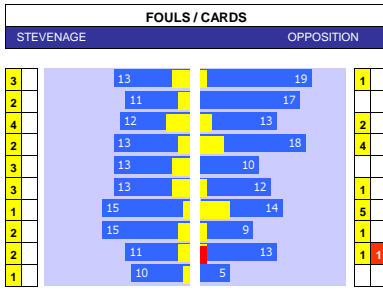

STEVENAGE 10 MATCH FORM									
SS	DATE	CMP	VEN	OPPOSITION	T	N	R	SCORE	
22/23	1103	LGE2	H	Walsall	14	14	W	3	1
22/23	0403	LGE2	A	Rochdale	24	24	L	2	0
22/23	2802	LGE2	A	AFC Wimbledon	15	15	W	2	3
22/23	2502	LGE2	H	Tranmere	15	13	L	0	1
22/23	1802	LGE2	A	Stockport	7	5	L	2	0
22/23	1402	LGE2	A	Newport County	18	18	D	2	2
22/23	1102	LGE2	H	Bradford	9	6	L	2	3
22/23	0402	LGE2	A	Sutton	12	9	D	0	0
22/23	2101	LGE2	H	Leyton Orient	1	1	W	3	0
22/23	1401	LGE2	A	Harrogate	19	21	D	1	1

SQUAD STATS - SEASON TO DATE									
STEVENAGE					CREWE				
P	PLAYER	APP	S	GLS	P	PLAYER	APP	S	GLS
G	Taye Ashby-Hammond	26	0	0	G	Arthur Okonkwo	23	0	0
G	Toby Savin	4	0	0	G	Dave Richards	7	0	0
D	Carl Piergianni	32	1	7	D	Luke Offord	28	0	0
D	Dan Sweeney	32	0	4	D	Rod McDonald	25	1	1
D	Alex Gilbey	26	0	2	D	Kelvin Mellor	24	0	2
D	Terence VanCuten	24	0	0	D	Michael Williams	14	1	0
D	Luther Wildin	22	4	0	D	Connor O'Riordan	8	1	1
D	Max Clark	20	5	1	D	Billy Sass-Davies	5	6	0

CREWE 10 MATCH FORM									
SS	DATE	CMP	VEN	OPPOSITION	T	N	R	SCORE	
22/23	1003	LGE2	H	Salford	7	7	W	4	3
22/23	0403	LGE2	A	Sutton	9	9	D	1	1
22/23	2502	LGE2	H	Rochdale	24	24	D	1	1
22/23	2102	LGE2	A	Walsall	14	14	D	0	0
22/23	1802	LGE2	A	Harrogate	20	21	D	2	2
22/23	1402	LGE2	H	Hartlepool	22	22	W	2	0
22/23	1102	LGE2	A	Crawley Town	21	23	D	2	2
22/23	0702	LGE2	H	Leyton Orient	1	1	L	0	2
22/23	0402	LGE2	H	Grimsby	17	16	L	0	3
22/23	3101	LGE2	H	Stockport	12	5	D	1	1