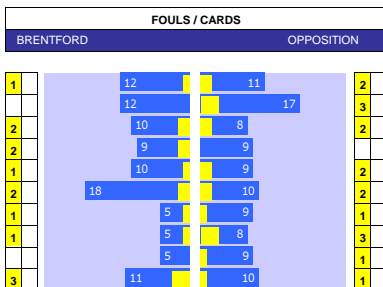

SQUAD STATS - SEASON TO DATE

P	PLAYER	APP	S	GLS
M	James Ward-Prowse	25	0	6
M	Mohamed Elyounoussi	19	4	0
M	Romeo Lavia	14	2	1
M	Joe Aribo	11	8	2
M	Ibrahima Diallo	10	5	0
M	Stuart Armstrong	9	12	1
F	Che Adams	19	3	4
F	Adam Armstrong	12	11	1
F	Sekou Mara	3	14	0
F	Ebere Onuachu	3	1	0
F	Dominic Ballard	0	0	0
M	Mathias Jensen	24	0	4
M	Vitaly Janet	15	9	3
M	Christian Norgaard	13	1	1
M	Josh Dasilva	12	12	3
M	Mads Roerslev	10	5	0
M	Shandon Baptiste	4	9	0
F	Bryan Mbeumo	24	0	5
F	Ivan Toney	22	0	15
F	Yoane Wissa	11	13	4
F	Keane Lewis-Potter	3	7	0
F	Saman Ghoddos	0	9	0