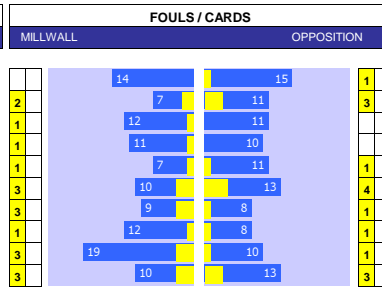

MILLWALL 10 MATCH FORM									
SS	DATE	CMP	VEN	OPPOSITION	T	N	R	SCORE	
22/23	1103	CH	A	Reading	16	16	W	0	1
22/23	0403	CH	H	Norwich	7	7	L	2	3
22/23	2802	CH	A	Luton	6	4	D	2	2
22/23	2502	CH	A	Stoke	17	14	W	0	1
22/23	2102	CH	H	Burnley	1	1	D	1	1
22/23	1802	CH	H	Sheffield United	2	2	W	3	2
22/23	1402	CH	A	Coventry	14	9	L	1	0
22/23	1102	CH	A	QPR	14	19	W	1	2
22/23	0402	CH	H	Sunderland	10	10	D	1	1
22/23	2101	CH	A	Cardiff	21	21	W	0	1