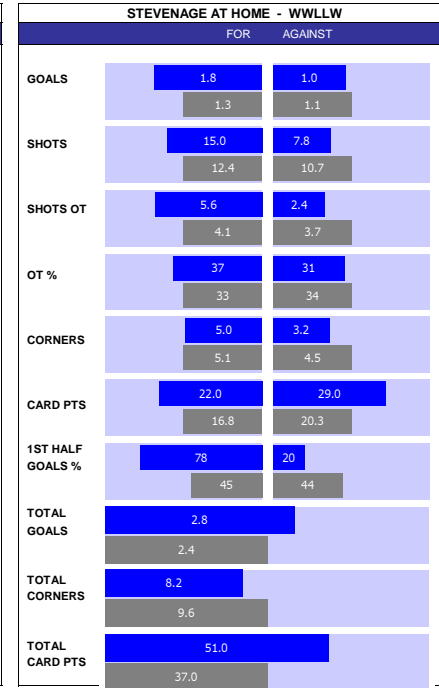

ENGLISH LEAGUE TWO 11/03/23				
P	TEAM	PL	GD	PTS
1	Leyton Orient	35	24	72
2	Carlisle	35	23	64
3	Stevenage	34	18	63
4	Northampton	35	15	60
5	Stockport	36	18	59
6	Bradford	35	13	59
7	Salford	36	13	56
8	Mansfield	33	11	55
9	Sutton	36	1	55
10	Barrow	36	-3	52
11	Doncaster	35	-8	50
12	Swindon	34	7	49
13	Tranmere	36	0	48
14	Walsall	34	4	44
15	AFC Wimbledon	35	-4	42
16	Grimsby	33	-5	42
17	Crewe	34	-10	42
18	Newport County	35	-7	39
19	Gillingham	35	-14	38
20	Colchester	36	-12	35
21	Harrogate	36	-13	35
22	Hartlepool	36	-26	30
23	Crawley Town	34	-21	29
24	Rochdale	36	-24	25

HEAD TO HEAD									
DIV	DATE	H / A	G	S	O	C	Y	R	
EL2	03-09-22	Crewe	1	11	4	11	3	0	
		Stevenage	2	10	5	3	2	0	
EL2	07-03-20	Crewe	3	17	9	9	0	0	
		Stevenage	1	10	2	1	2	0	
EL2	21-12-19	Stevenage	1	17	2	4	2	0	
		Crewe	5	21	8	8	0	0	
EL2	29-12-18	Crewe	1	17	5	4	1	0	
		Stevenage	0	8	4	5	2	1	
EL2	20-10-18	Stevenage	0	11	2	6	0	1	
		Crewe	1	17	5	10	3	0	
PER GAME AVGE :			3.0	27.8	9.2	12.2	3.0	0.4	

STEVENAGE 10 MATCH FORM									
SS	DATE	CMP	VEN	OPPOSITION	T	N	R	SCORE	
22/23	1103	LGE2	H	Walsall	14	14	W	3	1
22/23	0403	LGE2	A	Rochdale	24	24	L	2	0
22/23	2802	LGE2	A	AFC Wimbledon	15	15	W	2	3
22/23	2502	LGE2	H	Tranmere	15	13	L	0	1
22/23	1802	LGE2	A	Stockport	7	5	L	2	0
22/23	1402	LGE2	A	Newport County	18	18	D	2	2
22/23	1102	LGE2	H	Bradford	9	6	L	2	3
22/23	0402	LGE2	A	Sutton	12	9	D	0	0
22/23	2101	LGE2	H	Leyton Orient	1	1	W	3	0
22/23	1401	LGE2	A	Harrogate	19	21	D	1	1

SQUAD STATS - SEASON TO DATE									
STEVENAGE					CREWE				
P	PLAYER	APP	S	GLS	P	PLAYER	APP	S	GLS
G	Taye Ashby-Hammond	26	0	0	G	Arthur Okonkwo	23	0	0
G	Toby Savin	4	0	0	G	Dave Richards	7	0	0
D	Carl Piergianni	32	1	7	D	Luke Offord	28	0	0
D	Dan Sweeney	32	0	4	D	Rod McDonald	25	1	1
D	Alex Gilbey	26	0	2	D	Kelvin Mellor	24	0	2
D	Terence VanCuten	24	0	0	D	Michael Williams	14	1	0
D	Luther Wildin	22	4	0	D	Connor O'Riordan	8	1	1
D	Max Clark	20	5	1	D	Billy Sass-Davies	5	6	0