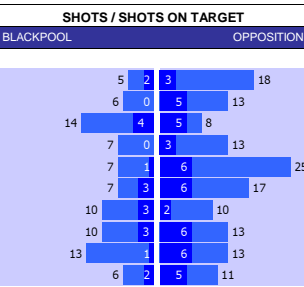

BLACKPOOL 10 MATCH FORM									
SS	DATE	CMP	VEN	OPPOSITION	T	N	R	SCORE	
22/23	1103	CH	A	Bristol City	14	13	L	2	0
22/23	0403	CH	H	Burnley	1	1	D	0	0
22/23	2502	CH	A	Reading	16	16	L	3	1
22/23	2102	CH	A	Blackburn	8	5	L	1	0
22/23	1802	CH	H	Stoke	19	14	W	1	0
22/23	1502	CH	A	Swansea	16	17	L	2	1
22/23	1102	CH	H	Rotherham	20	20	D	0	0
22/23	0702	CH	H	Huddersfield	22	23	D	2	2
22/23	0402	CH	A	Middlesbrough	3	3	L	3	0
22/23	1401	CH	A	Watford	4	11	L	2	0

SQUAD STATS - SEASON TO DATE									
BLACKPOOL					QPR				
P	PLAYER	APP	S	GLS	P	PLAYER	APP	S	GLS
G	Chris Maxwell	22	0	0	G	Timothy Dieng	35	0	1
G	Daniel Grimshaw	13	0	0	G	Jordan Archer	0	0	0
D	Marvin Ekpiteta	24	0	1	D	Kenneth Paal	32	0	1
D	Dominic Thompson	19	5	0	D	Jimmy Dunne	27	2	2
D	Jordan Thorniley	18	4	0	D	Ethan Laird	26	0	1
D	James Husband	17	3	0	D	Rob Dickie	22	5	0
D	Rhys Williams	13	4	0	D	Jake Clarke-Salter	12	2	0
D	Jordan Gabriel	8	5	0	D	Leon Balogun	11	1	1

QPR 10 MATCH FORM									
SS	DATE	CMP	VEN	OPPOSITION	T	N	R	SCORE	
22/23	1103	CH	H	Watford	10	11	W	1	0
22/23	0403	CH	A	Rotherham	20	20	L	3	1
22/23	2502	CH	H	Blackburn	4	5	L	1	3
22/23	1802	CH	A	Middlesbrough	3	3	L	3	1
22/23	1402	CH	H	Sunderland	7	10	L	0	3
22/23	1102	CH	H	Millwall	8	6	L	1	2
22/23	0402	CH	A	Huddersfield	22	23	D	1	1
22/23	2801	CH	A	Hull	16	15	L	3	0
22/23	2101	CH	H	Swansea	11	17	D	1	1
22/23	1401	CH	A	Reading	13	16	D	2	2