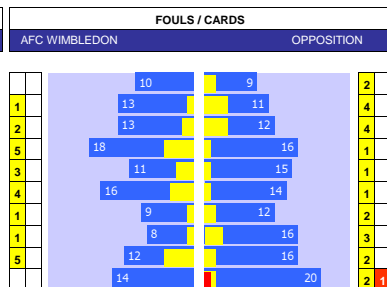

M	Cameron Norman	33	1	3	M	Ethan Chislett	32	2	7
M	Scott Bennett	29	0	1	M	Ayoub Assal	20	2	5
M	Aaron Lewis	24	4	1	M	Alex Woodyard	19	3	0
M	Nathan Moriah-Welsh	22	5	3	M	Paris Maghoma	18	0	0
M	James Waite	15	7	0	M	George Marsh	11	7	0
M	Aaron Wildig	8	11	0	M	Armani Little	8	1	0
F	Omar Bogle	29	5	9	F	Josh Davison	34	0	8
F	Will Evans	18	15	2	F	Harry Pell	23	4	3
F	Offrande Zanzala	9	6	3	F	Ali Ibrahim Al-Hamadi	7	2	5
F	Calum Kavanagh	4	4	1	F	Nathan Young-Coombes	5	6	3
F	Charlie McNeill	4	4	0	F	Kyle Hudlin	2	11	0