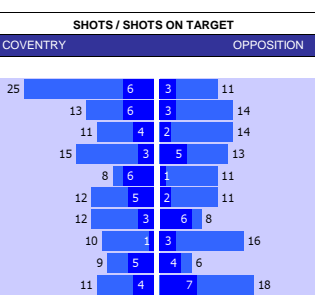

SQUAD STATS - SEASON TO DATE

WIGAN				COVENTRY					
P	PLAYER	APP	S	GLS	P	PLAYER	APP	S	GLS
G	Ben Amos	22	0	0	G	Ben Wilson	32	0	0
G	Jamie Jones	13	1	0	G	Simon Moore	3	0	0
D	Jack Whatmough	29	0	1	D	Callum Doyle	28	2	0
D	Curtis Tilt	25	1	1	D	Kyle McFadzean	24	0	1
D	Ryan Nyambe	15	6	0	D	Jonathan Panzo	23	4	1
D	Jason Kerr	13	3	0	D	Michael Rose	18	5	0
D	Charlie Hughes	10	0	0	D	Luke McNally	8	0	0
D	Omar Reikik	3	0	0	D	Todd Kane	2	7	0
M	James McClean	35	0	2	M	Jake Bidwell	32	3	1
M	Max Power	35	0	0	M	Gustavo Hamer	28	2	6
M	Tendayi Darikwa	25	3	0	M	Ben Sheaf	27	1	0
M	Tom Naylor	18	10	2	M	Josh Eccles	16	7	0
M	Nathan Broadhead	11	11	5	M	Fankaty Dabo	16	4	0
M	Joe Bennett	9	5	0	M	Callum O'Hare	8	3	0
F	Will Keane	32	2	10	F	Viktor Gyokeres	33	2	17
F	Callum Lang	20	4	1	F	Jamie Allen	33	1	6
F	Josh Magennis	10	17	1	F	Kasey Palmer	19	10	3
F	Thelo Aasgaard	9	22	2	F	Matt Godden	13	6	4
F	Ashley Fletcher	8	10	2	F	Martyn Waghorn	3	8	1

COVENTRY 10 MATCH FORM

SS	DATE	CMP	VEN	OPPOSITION	T	N	R	SCORE
22/23	1103	CH	H	Hull	15	15	D	1 1
22/23	0403	CH	A	Huddersfield	22	23	W	0 4
22/23	2802	CH	A	Preston	12	12	D	0 0
22/23	2502	CH	H	Sunderland	8	10	W	2 1
22/23	1802	CH	A	Rotherham	21	20	W	0 2
22/23	1402	CH	H	Millwall	5	6	W	1 0
22/23	1102	CH	H	Luton	4	4	D	1 1
22/23	0302	CH	A	West Brom	10	8	L	1 0
22/23	2801	CH	H	Huddersfield	22	23	W	2 0
22/23	2101	CH	H	Norwich	7	7	L	2 4