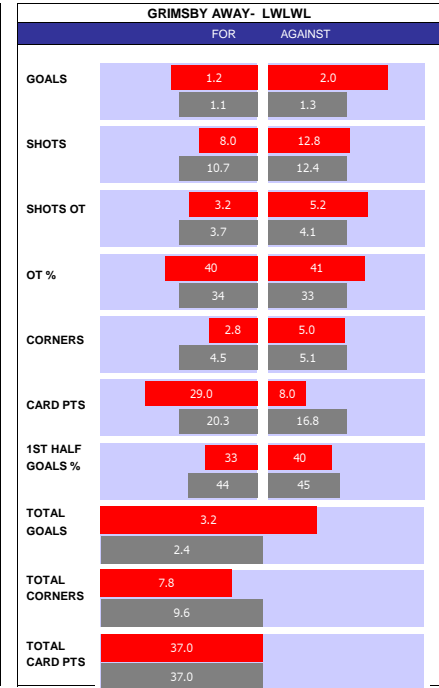

ENGLISH LEAGUE TWO 11/03/23				
P	TEAM	PL	GD	PTS
1	Leyton Orient	35	24	72
2	Carlisle	35	23	64
3	Stevenage	34	18	63
4	Northampton	35	15	60
5	Stockport	36	18	59
6	Bradford	35	13	59
7	Salford	36	13	56
8	Mansfield	33	11	55
9	Sutton	36	1	55
10	Barrow	36	-3	52
11	Doncaster	35	-8	50
12	Swindon	34	7	49
13	Tranmere	36	0	48
14	Walsall	34	4	44
15	AFC Wimbledon	35	-4	42
16	Grimsby	33	-5	42
17	Crewe	34	-10	42
18	Newport County	35	-7	39
19	Gillingham	35	-14	38
20	Colchester	36	-12	35
21	Harrogate	36	-13	35
22	Hartlepool	36	-26	30
23	Crawley Town	34	-21	29
24	Rochdale	36	-24	25

HEAD TO HEAD									
DIV	DATE	H / A	G	S	O	C	Y	R	
EL2	20-08-22	Grimsby	0	9	3	5	3	0	
		Sutton	0	13	4	6	2	0	
PER GAME AVGE :			0.0	22.0	7.0	11.0	5.0	0.0	

SUTTON 10 MATCH FORM									
SS	DATE	CMP	VEN	OPPOSITION	T	N	R	SCORE	
22/23	1103	LGE2	A	Barrow	10	10	D	0	0
22/23	0703	LGE2	H	Crawley Town	23	23	W	3	0
22/23	0403	LGE2	H	Crewe	17	17	D	1	1
22/23	2502	LGE2	A	Newport County	16	18	W	0	2
22/23	1802	LGE2	H	Doncaster	9	11	W	2	0
22/23	1402	LGE2	H	Swindon	10	12	W	2	1
22/23	1102	LGE2	A	Hartlepool	22	22	D	2	2
22/23	0402	LGE2	H	Stevenage	2	3	D	0	0
22/23	2801	LGE2	A	Harrogate	20	21	W	0	1
22/23	1401	LGE2	A	Salford	7	7	L	2	0

SQUAD STATS - SEASON TO DATE									
SUTTON					GRIMSBY				
P	PLAYER	APP	S	GLS	P	PLAYER	APP	S	GLS
G	Jack Rose	26	0	0	G	Max Crocombe	32	0	0
G	Lewis Ward	9	0	0	G	Ollie Battersby	0	0	0
D	Joe kizzi	35	0	1	D	Michee Efete	30	1	1
D	Rob Milsom	28	1	3	D	Luke Waterfall	30	0	2
D	Louis John	26	0	0	D	Andy Smith	22	3	0
D	Coby Rowe	19	1	3	D	Niall Maher	17	5	2
D	Ben Goodliffe	13	0	0	D	Jordan Cropper	1	1	0
D	Sam Hart	7	6	0	D	Owen Gallacher	1	0	0