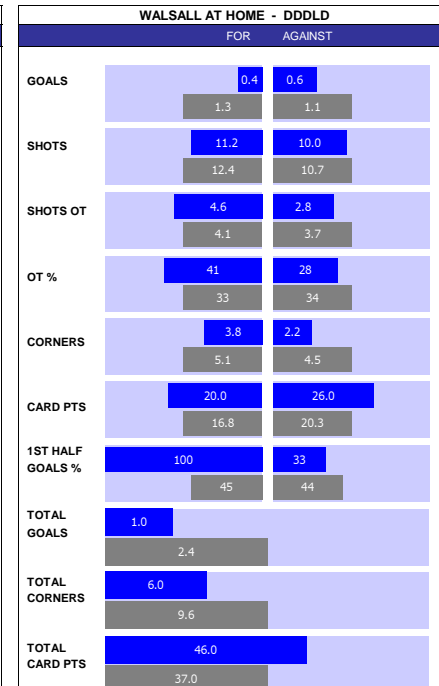

ENGLISH LEAGUE TWO 11/03/23				
P	TEAM	PL	GD	PTS
1	Leyton Orient	35	24	72
2	Carlisle	35	23	64
3	Stevenage	34	18	63
4	Northampton	35	15	60
5	Stockport	36	18	59
6	Bradford	35	13	59
7	Salford	36	13	56
8	Mansfield	33	11	55
9	Sutton	36	1	55
10	Barrow	36	-3	52
11	Doncaster	35	-8	50
12	Swindon	34	7	49
13	Tranmere	36	0	48
14	Walsall	34	4	44
15	AFC Wimbledon	35	-4	42
16	Grimsby	33	-5	42
17	Crewe	34	-10	42
18	Newport County	35	-7	39
19	Gillingham	35	-14	38
20	Colchester	36	-12	35
21	Harrogate	36	-13	35
22	Hartlepool	36	-26	30
23	Crawley Town	34	-21	29
24	Rochdale	36	-24	25

HEAD TO HEAD									
DIV	DATE	H / A	G	S	O	C	Y	R	
EL2	26-12-22	Swindon	1	13	3	4	1	0	
		Walsall	2	11	2	6	1	0	
EL2	07-05-22	Walsall	0	15	2	7	2	0	
		Swindon	3	12	5	5	2	0	
EL2	07-05-22	Walsall	0	15	2	7	2	0	
		Swindon	3	12	5	5	2	0	
EL2	22-02-22	Swindon	5	20	11	3	0	0	
		Walsall	0	10	3	3	2	0	
EL2	22-02-22	Swindon	5	20	11	3	0	0	
		Walsall	0	10	3	3	2	0	
PER GAME AVGE :			3.8	27.6	9.4	9.2	2.8	0.0	

WALSALL 10 MATCH FORM									
SS	DATE	CMP	VEN	OPPOSITION	T	N	R	SCORE	
22/23	1103	LGE2	A	Stevenage	3	3	L	3	1
22/23	0703	LGE2	H	Bradford	5	6	D	0	0
22/23	0403	LGE2	H	Barrow	11	10	L	0	1
22/23	2502	LGE2	A	Hartlepool	22	22	D	3	3
22/23	2102	LGE2	H	Crewe	17	17	D	0	0
22/23	1802	LGE2	H	Newport County	18	18	D	1	1
22/23	1402	LGE2	A	Colchester	16	20	D	0	0
22/23	1102	LGE2	H	Leyton Orient	1	1	D	1	1
22/23	0402	LGE2	A	Northampton	4	4	D	0	0
22/23	3101	LGE2	A	Salford	5	7	L	1	0

SQUAD STATS - SEASON TO DATE									
WALSALL					SWINDON				
P	PLAYER	APP	S	GLS	P	PLAYER	APP	S	GLS
G	Owen Evans	33	0	0	G	Solomon Brynn	33	0	0
G	Adam Przybek	0	0	0	G	Lewis Ward	0	0	0
D	Donervon Daniels	32	0	1	D	Frazer Blake-Tracy	28	0	1
D	Emmanuel Monthe	31	0	1	D	Tom Clayton	20	2	0
D	Hayden White	28	2	2	D	Ellis Iandolo	17	6	1
D	Peter Clarke	11	3	0	D	Angus MacDonald	16	0	0
D	Joe Low	4	2	1	D	Ciaran Brennan	14	3	0
D	Oisín McEntee	2	1	0	D	Marcel Laviniar	8	4	2