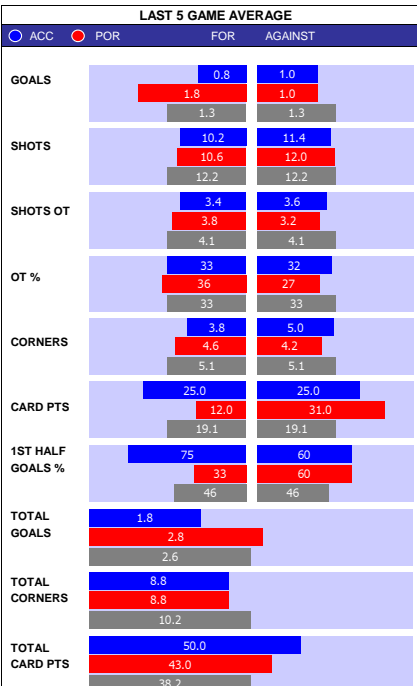

ENGLISH LEAGUE ONE				
P	TEAM	PL	GD	PTS
1	Sheffield Weds	34	39	77
2	Plymouth	36	22	74
3	Ipswich	36	39	72
4	Barnsley	34	26	66
5	Derby	36	24	64
6	Bolton	37	21	63
7	Wycombe	35	14	57
8	Shrewsbury	36	8	55
9	Peterboro	35	10	54
10	Portsmouth	35	5	51
11	Exeter	35	2	46
12	Lincoln	35	-2	45
13	Bristol Rvs	35	-6	45
14	Port Vale	36	-14	44
15	Fleetwood Town	36	-1	43
16	Charlton	35	-1	42
17	Cheltenham	36	-17	40
18	Burton	34	-21	38
19	Oxford	36	-10	36
20	Accrington	34	-23	35
21	Morecambe	36	-22	33
22	Milton Keynes Dons	36	-22	33
23	Cambridge	36	-30	30
24	Forest Green	36	-41	23

HEAD TO HEAD									
DIV	DATE	H / A	G	S	O	C	Y	R	
EL1	05-03-22	Portsmouth	4	11	4	6	2	1	
		Accrington	0	25	6	9	2	0	
EL1	05-03-22	Portsmouth	4	11	4	6	2	1	
		Accrington	0	25	6	9	2	0	
EL1	23-10-21	Accrington	2	13	3	5	2	0	
		Portsmouth	2	19	9	6	2	0	
EL1	23-10-21	Accrington	2	13	3	5	2	0	
		Portsmouth	2	19	9	6	2	0	
EL1	14-12-19	Accrington	4	18	6	6	1	0	
		Portsmouth	1	11	3	5	1	0	
PER GAME AVGE :			4.2	33.0	10.6	12.6	3.6	0.4	

ACCRINGTON 10 MATCH FORM									
SS	DATE	CMP	VEN	OPPOSITION	T	N	R	SCORE	
22/23	1103	LGE1	A	Charlton	16	16	D	1	1
22/23	0703	LGE1	A	Ipswich	3	3	L	3	0
22/23	0403	LGE1	H	Forest Green	24	24	W	2	1
22/23	2502	LGE1	A	Burton	18	18	D	0	0
22/23	1802	LGE1	H	Shrewsbury	8	8	W	1	0
22/23	1402	LGE1	H	Wycombe	7	7	L	0	2
22/23	1102	LGE1	A	Cheltenham	18	17	D	0	0
22/23	0702	LGE1	A	Port Vale	14	14	D	1	1
22/23	0402	LGE1	H	Lincoln	16	12	L	0	3
22/23	2101	LGE1	A	Barnsley	6	4	L	3	1

SQUAD STATS - SEASON TO DATE									
ACCRINGTON					PORTSMOUTH				
P	PLAYER	APP	S	GLS	P	PLAYER	APP	S	GLS
G	Lukas Jensen	19	0	0	G	Joshua Griffiths	22	0	0
G	Toby Savin	14	0	0	G	Matt Macey	9	0	0
D	Harvey Rodgers	30	0	3	D	Sean Raggatt	33	0	1
D	Ryan Astley	22	1	1	D	Connor Ogilvie	32	0	4
D	Doug Tharme	17	4	0	D	Michael Morrison	18	4	0
D	Baba Fernandes	12	2	0	D	Clark Robertson	15	1	0
D	Mohammed Sangare	11	3	0	D	Joe Rafferty	13	0	0
D	Aaron Pickles	3	0	0	D	Zak Swanson	11	4	1