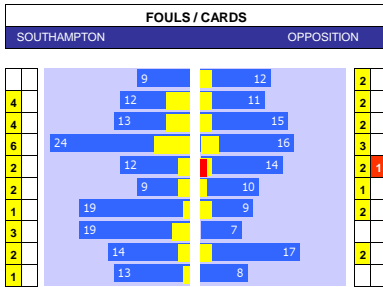

SOUTHAMPTON 10 MATCH FORM

SS	DATE	CMP	VEN	OPPOSITION	T	N	R	SCORE
22/23	1203	EPL	A	Man United	3	3	D	0 0
22/23	0403	EPL	H	Leicester	14	16	W	1 0
22/23	2502	EPL	A	Leeds	19	19	L	1 0
22/23	1802	EPL	A	Chelsea	10	10	W	0 1
22/23	1102	EPL	H	Wolves	15	13	L	1 2
22/23	0402	EPL	A	Brentford	8	9	L	3 0
22/23	2101	EPL	H	Aston Villa	11	11	L	0 1
22/23	1401	EPL	A	Everton	18	15	W	1 2
22/23	0401	EPL	H	Nott'm Forest	18	14	L	0 1
22/23	3112	EPL	A	Fulham	10	8	L	2 1

SQUAD STATS - SEASON TO DATE

SOUTHAMPTON				BRENTFORD					
P	PLAYER	APP	S	GLS	P	PLAYER	APP	S	GLS
G	Gavin Bazunu	25	0	0	G	David Raya	24	0	0
G	Wilfredo Caballero	0	0	0	G	Matthew Cox	0	0	0
D	Mohammed Salisu	21	0	0	D	Rico Henry	23	0	0
D	Kyle Walker-Peters	17	1	1	D	Ben Mee	23	0	3
D	Romain Perraud	16	6	2	D	Ethan Pinnock	16	0	1
D	Armel Kotchap	16	0	0	D	Aaron Hickey	11	1	0
D	Ainsley Maitland-Niles	9	5	0	D	Kristoffer Ajer	9	0	0
D	Lyanco	7	7	0	D	Mathias Jorgensen	8	5	0

BRENTFORD 10 MATCH FORM

SS	DATE	CMP	VEN	OPPOSITION	T	N	R	SCORE
22/23	1103	EPL	A	Everton	18	15	L	1 0
22/23	0603	EPL	H	Fulham	7	8	W	3 2
22/23	1802	EPL	H	Crystal Palace	12	12	D	1 1
22/23	1102	EPL	A	Arsenal	1	1	D	1 1
22/23	0402	EPL	H	Southampton	20	20	W	3 0
22/23	2201	EPL	A	Leeds	16	19	D	0 0
22/23	1401	EPL	H	Bournemouth	16	18	W	2 0
22/23	0201	EPL	H	Liverpool	6	6	W	3 1
22/23	3012	EPL	A	West Ham	16	17	W	0 2
22/23	2612	EPL	H	Tottenham	4	4	D	2 2