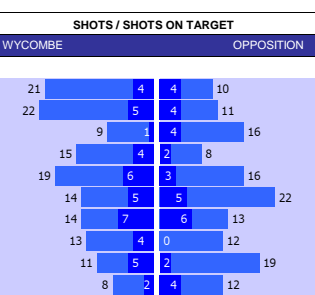

SQUAD STATS - SEASON TO DATE									
BRISTOL RVS					WYCOMBE				
P	PLAYER	APP	S	GLS	P	PLAYER	APP	S	GLS
G	James Belshaw	29	0	0	G	Max Stryjek	30	0	0
G	Ellery Balcombe	5	0	0	G	Tyla Dickinson	4	0	0
D	Lewis Gordon	25	2	0	D	Jack Grimmer	26	4	0
D	Luca Hoole	20	7	1	D	Joe Jacobson	21	1	1
D	Bobby Thomas	19	0	3	D	Alfie Mawson	19	1	0
D	James Connolly	18	3	1	D	Jason McCarthy	18	8	1
D	Lewis Gibson	16	3	0	D	Ryan Tafazolli	16	0	1
D	James Gibbons	15	8	0	D	Christian Forino Joseph	15	4	3
M	Anthony Evans	28	4	4	M	Lewis Wing	30	2	8
M	Sam Finley	25	3	0	M	Garath McCleary	26	4	6
M	Paul Coutts	17	5	0	M	Anis Mehmeti	26	1	9
M	Jordan Rossiter	14	3	0	M	Jordan Obita	25	3	0
M	Harry Anderson	11	11	0	M	Josh Scowen	23	0	2
M	Luke McCormick	9	10	0	M	David Wheeler	22	4	4
F	Aaron Collins	34	0	15	F	Sam Vokes	24	5	6
F	Josh Coburn	17	6	9	F	Ali Ibrahim Al-Hamadi	1	8	0
F	Scott Sinclair	15	5	4	F	D'Mani Mellor	1	8	0
F	Ryan Loft	13	11	4	F	Sullay Kaiikai	1	6	0
F	John Marquis	12	12	5	F	Tjaj De Barr	0	9	0

WYCOMBE 10 MATCH FORM									
SS	DATE	CMP	VEN	OPPOSITION	T	N	R	SCORE	
22/23	1103	LGE1	A	Burton	19	18	L	2	1
22/23	0703	LGE1	H	Fleetwood Town	14	15	W	2	0
22/23	0403	LGE1	H	Exeter	12	11	D	1	1
22/23	2502	LGE1	A	Shrewsbury	8	8	L	2	0
22/23	1802	LGE1	H	Bolton	3	6	W	1	0
22/23	1402	LGE1	A	Accrington	22	20	W	0	2
22/23	1102	LGE1	H	Derby	4	5	W	3	2
22/23	0402	LGE1	A	Port Vale	13	14	W	0	3
22/23	2401	LGE1	H	Oxford	10	19	W	2	0
22/23	1401	LGE1	H	Sheffield Weds	2	1	L	0	1