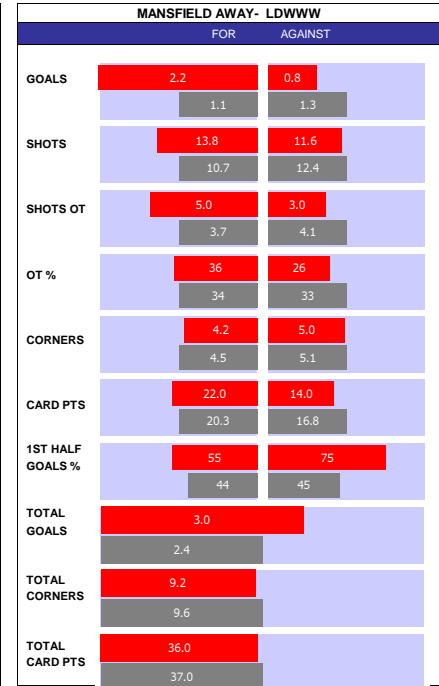

ENGLISH LEAGUE TWO 11/03/23				
P	TEAM	PL	GD	PTS
1	Leyton Orient	35	24	72
2	Carlisle	35	23	64
3	Stevenage	34	18	63
4	Northampton	35	15	60
5	Stockport	36	18	59
6	Bradford	35	13	59
7	Salford	36	13	56
8	Mansfield	33	11	55
9	Sutton	36	1	55
10	Barrow	36	-3	52
11	Doncaster	35	-8	50
12	Swindon	34	7	49
13	Tranmere	36	0	48
14	Walsall	34	4	44
15	AFC Wimbledon	35	-4	42
16	Grimsby	33	-5	42
17	Crewe	34	-10	42
18	Newport County	35	-7	39
19	Gillingham	35	-14	38
20	Colchester	36	-12	35
21	Harrogate	36	-13	35
22	Hartlepool	36	-26	30
23	Crawley Town	34	-21	29
24	Rochdale	36	-24	25

HEAD TO HEAD									
DIV	DATE	H / A	G	S	O	C	Y	R	
EL2	26-12-22	Mansfield	1	8	3	2	3	0	
		Northampton	1	15	4	5	1	0	
EL2	02-04-22	Mansfield	1	17	5	14	3	0	
		Northampton	0	8	3	3	0	1	
EL2	02-04-22	Mansfield	1	17	5	14	3	0	
		Northampton	0	8	3	3	0	1	
EL2	16-10-21	Northampton	2	8	3	5	2	0	
		Mansfield	0	7	1	3	1	0	
EL2	16-10-21	Northampton	2	8	3	5	2	0	
		Mansfield	0	7	1	3	1	0	
PER GAME AVGE :			1.6	20.6	6.2	11.4	3.2	0.4	

NORTHAMPTON 10 MATCH FORM									
SS	DATE	CMP	VEN	OPPOSITION	T	N	R	SCORE	
22/23	1103	LGE2	A	Hartlepool	22	22	D	1	1
22/23	0403	LGE2	H	Crawley Town	23	23	W	1	0
22/23	2802	LGE2	A	Harrogate	21	21	D	1	1
22/23	2502	LGE2	A	Colchester	19	20	W	0	1
22/23	1802	LGE2	H	Grimsby	19	16	L	1	2
22/23	1402	LGE2	H	AFC Wimbledon	14	15	D	0	0
22/23	1102	LGE2	A	Rochdale	24	24	D	1	1
22/23	0402	LGE2	H	Walsall	14	14	D	0	0
22/23	2801	LGE2	A	Barrow	8	10	W	0	2
22/23	1401	LGE2	A	Stockport	14	5	L	2	0

SQUAD STATS - SEASON TO DATE									
NORTHAMPTON					MANSFIELD				
P	PLAYER	APP	S	GLS	P	PLAYER	APP	S	GLS
G	Lee Burge	26	0	0	G	Christy Pym	29	0	0
G	Tom King	8	0	0	G	Scott Flinders	4	0	0
D	Jon Guthrie	33	0	2	D	Riley Harbottle	23	0	5
D	Sam Sherring	29	0	2	D	James Perch	19	6	0
D	Ali Koiki	21	1	0	D	Kellan Gordon	9	7	1
D	Tyler Magloire	14	4	2	D	Alfie Kilgour	7	1	3
D	Akinwale Odimayo	13	4	0	D	Taylor Anderson	0	2	0
D	Aaron McGowan	11	3	0	D	Lewis Page	0	1	0