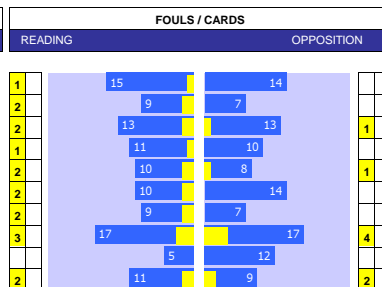

BLACKBURN	READING	
P	PLAYER	APP	GLS
M	Ben Brereton	31	1
M	Lewis Travis	28	3
M	Tyler Morton	24	8
M	Ryan Hedges	21	11
M	Sammie Szmodics	16	7
M	John Buckley	16	4
F	Sam Gallagher	21	7
F	Jack Vale	6	9
F	George Hirst	2	7
F	Dilan Kumar Markanday	0	1
F	Harry Leonard	0	0
M	Jeff Hendrick	34	0
M	Tom Ince	33	2
M	Andy Yiadom	31	0
M	Tom McIntyre	30	2
M	Junior Hoilett	28	4
M	Mamadou Loum	21	6
F	Andy Carroll	17	6
F	Shane Long	12	13
F	Lucas Joao	11	13
F	Femi Azeez	1	8
F	Kelvin Ehibationham	0	3