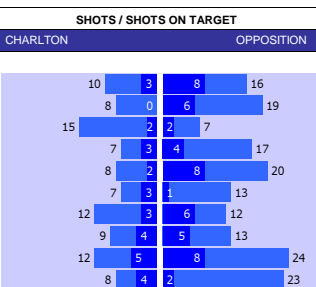

SQUAD STATS - SEASON TO DATE

MORECAMBE				CHARLTON					
P	PLAYER	APP	S	GLS	P	PLAYER	APP	S	GLS
M	Liam Gibson	33	0	0	M	George Dobson	33	1	1
M	Jensen Weir	32	0	8	M	Scott Fraser	31	0	5
M	Liam Shaw	28	0	2	M	Sean Clare	28	4	1
M	Adam Mayor	13	13	3	M	Steven Sessegnon	20	3	0
M	Jake Taylor	11	7	0	M	Corey Taylor	17	10	6
M	Caleb Watts	9	10	2	M	Charlie Kirk	14	7	3
F	Cole Stockton	22	7	4	F	Jesurun Rak-Sakyi	29	2	9
F	Kieran Phillips	17	3	7	F	Jayden Stockley	20	4	2
F	Arthur Gnahoua	9	11	1	F	Jack Payne	9	21	2
F	Jonathan Obika	3	3	0	F	Miles Leaburn	8	16	6
F	Courtney Duffus	0	1	0	F	Macaley Bonne	6	3	0