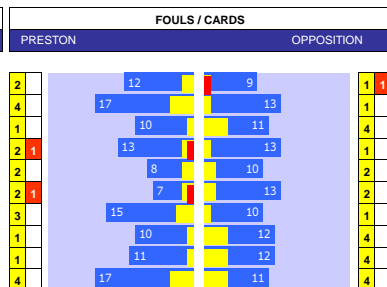

SQUAD STATS - SEASON TO DATE									
ROTHERHAM					PRESTON				
P	PLAYER	APP	S	GLS	P	PLAYER	APP	S	GLS
G	Viktor Johansson	35	0	0	G	Freddie Woodman	35	0	0
G	Robbie Hemfrey	0	0	0	G	David Cornell	0	0	0
D	Wes Harding	25	7	1	D	Jordan Storey	32	1	2
D	Cameron Humphreys-Gr	24	3	0	D	Liam Lindsay	30	1	0
D	Lee Peltier	23	3	1	D	Andrew Hughes	19	3	2
D	Cohen Bramall	20	9	1	D	Greg Cunningham	17	2	2
D	Grant Hall	18	2	0	D	Bambo Diaby	6	6	0
D	Richard Wood	17	5	4	D	Patrick Bauer	1	2	0
M	Dan Barlaser	28	0	2	M	Alan Browne	27	5	1
M	Ben Wiles	24	0	2	M	Ben Whiteman	26	1	2
M	Brook Norton-Cuffy	14	6	0	M	Brad Potts	25	3	2
M	Hakeem Odofin	11	6	2	M	Robbie Brady	21	5	0
M	Jamie Lindsay	10	15	2	M	Ryan Ledson	20	11	1
M	Tarique Fosu-Henry	7	1	0	M	Alistair McCann	20	7	0
F	Oliver Rathbone	29	3	4	F	Emil Ris Jakobsen	18	6	5
F	Chiedozie Ogbene	26	3	7	F	Daniel Johnson	16	8	1
F	Conor Washington	20	12	5	F	Ched Evans	13	11	7
F	Shane Ferguson	14	9	3	F	Troy Parrott	13	8	2
F	Jordan Hugill	7	0	2	F	Tom Cannon	8	1	1

PRESTON 10 MATCH FORM									
SS	DATE	CMP	VEN	OPPOSITION	T	N	R	SCORE	
22/23	1103	CH	H	Cardiff	21	21	W	2	0
22/23	0403	CH	A	Watford	8	11	D	0	0
22/23	2802	CH	H	Coventry	11	9	D	0	0
22/23	2502	CH	H	Wigan	24	24	W	2	1
22/23	1802	CH	A	Hull	13	15	D	0	0
22/23	1502	CH	H	Luton	4	4	D	1	1
22/23	1102	CH	A	Burnley	1	1	L	3	0
22/23	0402	CH	H	Bristol City	17	13	L	1	2
22/23	2101	CH	A	Birmingham	18	18	W	1	2
22/23	1401	CH	H	Norwich	11	7	L	0	4