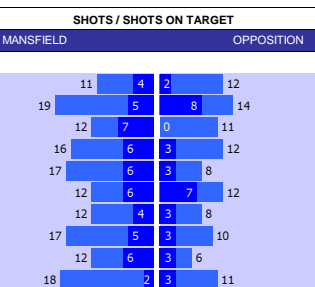

P	PLAYER	APP	S	GLS	F	PLAYER	APP	S	GLS
M	Mitch Pinnock	31	3	4	F	Lucas Akins	23	3	6
M	Sam Hoskins	28	1	17	F	Oli Hawkins	20	2	3
M	Marc Leonard	25	8	1	F	Rhys Oates	13	1	3
M	Jack Sowerby	23	6	1	F	Will Swan	11	14	9
M	Shaun McWilliams	22	3	3	F	Davis Kellior-Dunn	5	1	3
M	Harvey Lintott	15	9	1