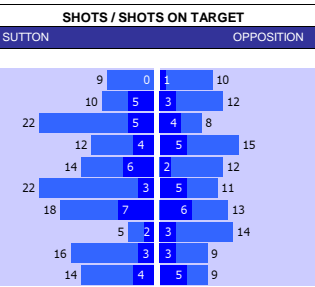

SUTTON 10 MATCH FORM									
SS	DATE	CMP	VEN	OPPOSITION	T	N	R	SCORE	
22/23	1103	LGE2	A	Barrow	10	10	D	0	0
22/23	0703	LGE2	H	Crawley Town	23	23	W	3	0
22/23	0403	LGE2	H	Crewe	17	17	D	1	1
22/23	2502	LGE2	A	Newport County	16	18	W	0	2
22/23	1802	LGE2	H	Doncaster	9	11	W	2	0
22/23	1402	LGE2	H	Swindon	10	12	W	2	1
22/23	1102	LGE2	A	Hartlepool	22	22	D	2	2
22/23	0402	LGE2	H	Stevenage	2	3	D	0	0
22/23	2801	LGE2	A	Harrogate	20	21	W	0	1
22/23	1401	LGE2	A	Salford	7	7	L	2	0

SQUAD STATS - SEASON TO DATE									
SUTTON					GRIMSBY				
P	PLAYER	APP	S	GLS	P	PLAYER	APP	S	GLS
G	Jack Rose	26	0	0	G	Max Crocombe	32	0	0
G	Lewis Ward	9	0	0	G	Ollie Battersby	0	0	0
D	Joe kizzi	35	0	1	D	Michee Efete	30	1	1
D	Rob Milsom	28	1	3	D	Luke Waterfall	30	0	2
D	Louis John	26	0	0	D	Andy Smith	22	3	0
D	Coby Rowe	19	1	3	D	Niall Maher	17	5	2
D	Ben Goodliffe	13	0	0	D	Jordan Cropper	1	1	0
D	Sam Hart	7	6	0	D	Owen Gallacher	1	0	0

GRIMSBY 10 MATCH FORM									
SS	DATE	CMP	VEN	OPPOSITION	T	N	R	SCORE	
22/23	1103	LGE2	H	Rochdale	24	24	W	1	0
22/23	0703	LGE2	H	Newport County	18	18	D	1	1
22/23	0403	LGE2	A	Carlisle	3	2	L	2	0
22/23	2502	LGE2	H	Leyton Orient	1	1	D	2	2
22/23	2102	LGE2	H	Harrogate	21	21	D	0	0
22/23	1802	LGE2	A	Northampton	4	4	W	1	2
22/23	1402	LGE2	A	Gillingham	23	19	L	2	1
22/23	1102	LGE2	H	Colchester	17	20	L	0	1
22/23	0402	LGE2	A	Crewe	16	17	W	0	3
22/23	1401	LGE2	A	Swindon	8	12	L	5	0