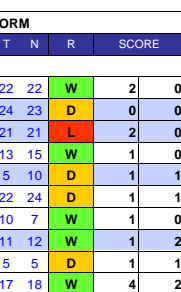

SQUAD STATS - SEASON TO DATE

P PLAYER	APP	S	GLS
M Allan Campbell	28	3	2
M Pelly Ruddock	17	5	1
M Alfie Doughty	16	3	1
M Luke Freeman	9	11	2
M Henri Lansbury	6	3	1
M Marvelous Nakamba	6	1	0
F Jordan Clark	32	1	2
F Carlton Morris	31	3	14
F Elijah Adebayo	31	2	7
F Harry Cornick	7	12	1
F Cauley Woodrow	3	16	1

SQUAD STATS - SEASON TO DATE

P PLAYER	APP	S	GLS
M Alex Scott	34	0	0
M Mark Sykes	25	4	4
M Matty James	25	1	0
M Andreas Weimann	24	8	4
M Joe Williams	20	10	2
M Kal Naismith	20	0	0
F Nahki Wells	25	9	11
F Tommy Conway	20	6	6
F Chris Martin	3	14	1
F Harry Cornick	1	6	0
F Omar Taylor-Clarke	0	0	0