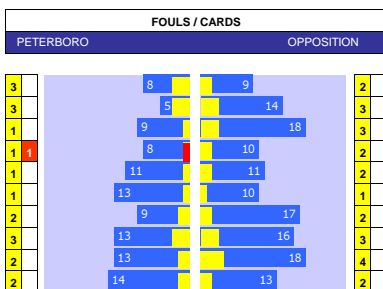

SQUAD STATS - SEASON TO DATE									
BURTON					PETERBORO				
P PLAYER	APP	S	GLS		P PLAYER	APP	S	GLS	
M Thomas Hamer	32	0	3		M Jack Taylor	32	0	5	
M Adedeji Oshilaja	30	2	3		M Joe Ward	27	3	4	
M John Brayford	30	0	2		M Harrison Burrows	24	8	3	
M Terry Taylor	24	2	0		M Kwame Poku	23	2	4	
M Joe Powell	14	9	0		M Jeando Fuchs	18	3	0	
M Tyler Onyango	11	5	0		M Ephron Mason-Clark	17	10	4	
F Victor Adeboyejo	24	2	11		F Jonson Clarke-Harris	33	1	19	
F Jonny Smith	17	6	1		F Ricky-Jade Jones	10	12	3	
F Davis Kelliior-Dunn	16	3	5		F Jack Marriott	9	12	4	
F Bobby Kamwa	8	7	2		F Joseph Taylor	0	8	0	
F Dale Taylor	7	0	1		F Kabongo Tshimanga	0	5	0