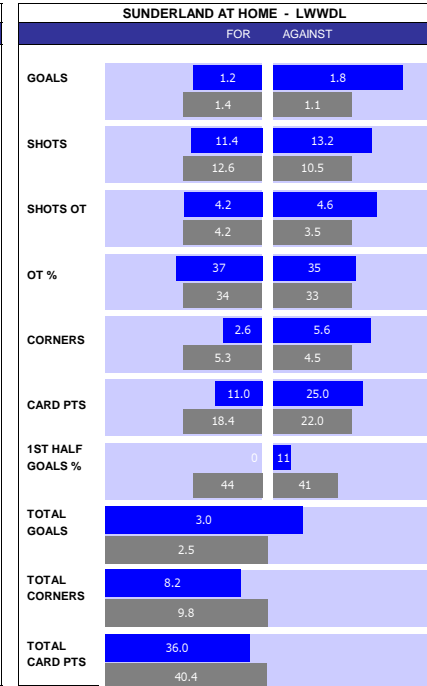

ENGLISH CHAMPIONSHIP				
P	TEAM	PL	GD	PTS
1	Burnley	36	43	80
2	Sheffield United	36	24	67
3	Middlesbrough	36	23	63
4	Luton	36	10	60
5	Blackburn	36	0	58
6	Millwall	36	8	57
7	Norwich	36	11	55
8	West Brom	36	8	54
9	Coventry	36	7	53
10	Sunderland	36	8	52
11	Watford	36	2	51
12	Preston	36	-6	50
13	Bristol City	36	2	48
14	Stoke	36	3	46
15	Hull	36	-8	46
16	Reading	36	-17	44
17	Swansea	36	-7	43
18	Birmingham	36	-6	42
19	QPR	36	-15	42
20	Rotherham	36	-9	40
21	Cardiff	36	-13	38
22	Blackpool	36	-20	32
23	Huddersfield	36	-22	32
24	Wigan	36	-26	32

HEAD TO HEAD										
DIV	DATE	H / A	G	S	O	C	Y	R		
ECH	17-08-22	Sheffield United	2	22	7	13	1	0		
		Sunderland	1	4	2	3	4	1		
ECH	26-12-17	Sheffield United	3	10	4	6	1	0		
		Sunderland	0	7	0	0	2	0		
ECH	09-09-17	Sunderland	1	5	1	2	1	0		
		Sheffield United	2	8	5	4	2	0		
PER GAME AVGE :			3.0	18.7	6.3	9.3	3.7	0.3		

SUNDERLAND 10 MATCH FORM									
SS	DATE	CMP	VEN	OPPOSITION	T	N	R	SCORE	
22/23	1203	CH	A	Norwich	7	7	W	0	1
22/23	0403	CH	H	Stoke	17	14	L	1	5
22/23	2502	CH	A	Coventry	11	9	L	2	1
22/23	2102	CH	A	Rotherham	21	20	L	2	1
22/23	1802	CH	H	Bristol City	16	13	D	1	1
22/23	1402	CH	A	QPR	16	19	W	0	3
22/23	1102	CH	H	Reading	17	16	W	1	0
22/23	0402	CH	A	Millwall	9	6	D	1	1
22/23	2201	CH	H	Middlesbrough	5	3	W	2	0
22/23	1401	CH	H	Swansea	15	17	L	1	3

SQUAD STATS - SEASON TO DATE									
SUNDERLAND					SHEFFIELD UNITED				
P	PLAYER	APP	S	GLS	P	PLAYER	APP	S	GLS
G	Anthony Patterson	35	0	0	G	Wesley Foderingham	32	0	0
G	Alex Bass	0	0	0	G	Adam Davies	3	0	0
D	Danny Batth	31	1	0	D	John Egan	34	0	2
D	Luke O'Nien	25	6	1	D	Anel Ahmedhodzic	24	2	4
D	Aji Alese	17	3	1	D	Chris Basham	15	8	0
D	Dennis Cirkin	16	6	2	D	Rhys Norrington-Davies	15	0	0
D	Dan Ballard	15	1	0	D	Jack Robinson	14	2	2
D	Trai Hume	12	5	0	D	Enda Stevens	8	2	0