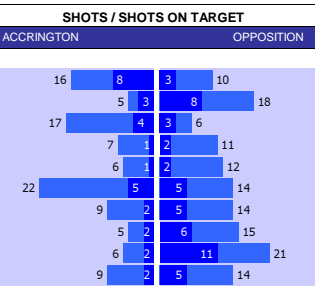

ACCRINGTON 10 MATCH FORM									
SS	DATE	CMP	VEN	OPPOSITION	T	N	R	SCORE	
22/23	1103	LGE1	A	Charlton	16	16	D	1	1
22/23	0703	LGE1	A	Ipswich	3	3	L	3	0
22/23	0403	LGE1	H	Forest Green	24	24	W	2	1
22/23	2502	LGE1	A	Burton	18	18	D	0	0
22/23	1802	LGE1	H	Shrewsbury	8	8	W	1	0
22/23	1402	LGE1	H	Wycombe	7	7	L	0	2
22/23	1102	LGE1	A	Cheltenham	18	17	D	0	0
22/23	0702	LGE1	A	Port Vale	14	14	D	1	1
22/23	0402	LGE1	H	Lincoln	16	12	L	0	3
22/23	2101	LGE1	A	Barnsley	6	4	L	3	1

SQUAD STATS - SEASON TO DATE									
ACCRINGTON					PORTSMOUTH				
P	PLAYER	APP	S	GLS	P	PLAYER	APP	S	GLS
G	Lukas Jensen	19	0	0	G	Joshua Griffiths	22	0	0
G	Toby Savin	14	0	0	G	Matt Macey	9	0	0
D	Harvey Rodgers	30	0	3	D	Sean Raggatt	33	0	1
D	Ryan Astley	22	1	1	D	Connor Ogilvie	32	0	4
D	Doug Tharme	17	4	0	D	Michael Morrison	18	4	0
D	Baba Fernandes	12	2	0	D	Clark Robertson	15	1	0
D	Mohammed Sangare	11	3	0	D	Joe Rafferty	13	0	0
D	Aaron Pickles	3	0	0	D	Zak Swanson	11	4	1

PORTSMOUTH 10 MATCH FORM									
SS	DATE	CMP	VEN	OPPOSITION	T	N	R	SCORE	
22/23	1103	LGE1	H	Sheffield Weds	1	1	L	0	1
22/23	0703	LGE1	A	Barnsley	6	4	L	3	1
22/23	0403	LGE1	A	Cambridge	23	23	W	0	1
22/23	2802	LGE1	H	Bolton	4	6	W	3	1
22/23	2502	LGE1	H	Cheltenham	19	17	W	4	0
22/23	1802	LGE1	A	Lincoln	13	12	D	0	0
22/23	1402	LGE1	H	Burton	18	18	W	1	0
22/23	1102	LGE1	A	Plymouth	2	2	L	3	1
22/23	0402	LGE1	H	Barnsley	6	4	D	1	1
22/23	2801	LGE1	A	Peterboro	8	9	L	2	1