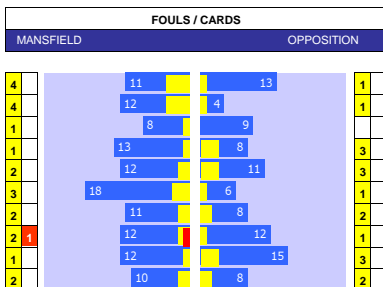

P	PLAYER	APP	S	GLS	F	PLAYER	APP	S	GLS
M	Mitch Pinnock	31	3	4	F	Lucas Akins	23	3	6
M	Sam Hoskins	28	1	17	F	Oli Hawkins	20	2	3
M	Marc Leonard	25	8	1	F	Rhys Oates	13	1	3
M	Jack Sowerby	23	6	1	F	Will Swan	11	14	9
M	Shaun McWilliams	22	3	3	F	Davis Kellior-Dunn	5	1	3
M	Harvey Lintott	15	9	1