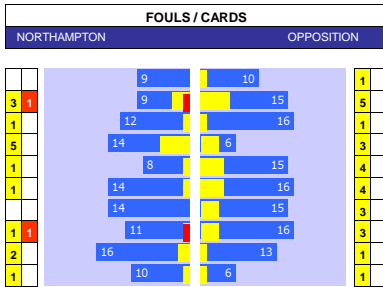

NORTHAMPTON 10 MATCH FORM									
SS	DATE	CMP	VEN	OPPOSITION	T	N	R	SCORE	
22/23	1103	LGE2	A	Hartlepool	22	22	D	1	1
22/23	0403	LGE2	H	Crawley Town	23	23	W	1	0
22/23	2802	LGE2	A	Harrogate	21	21	D	1	1
22/23	2502	LGE2	A	Colchester	19	20	W	0	1
22/23	1802	LGE2	H	Grimsby	19	16	L	1	2
22/23	1402	LGE2	H	AFC Wimbledon	14	15	D	0	0
22/23	1102	LGE2	A	Rochdale	24	24	D	1	1
22/23	0402	LGE2	H	Walsall	14	14	D	0	0
22/23	2801	LGE2	A	Barrow	8	10	W	0	2
22/23	1401	LGE2	A	Stockport	14	5	L	2	0

SQUAD STATS - SEASON TO DATE									
NORTHAMPTON					MANSFIELD				
P	PLAYER	APP	S	GLS	P	PLAYER	APP	S	GLS
G	Lee Burge	26	0	0	G	Christy Pym	29	0	0
G	Tom King	8	0	0	G	Scott Flinders	4	0	0
D	Jon Guthrie	33	0	2	D	Riley Harbottle	23	0	5
D	Sam Sherring	29	0	2	D	James Perch	19	6	0
D	Ali Koiki	21	1	0	D	Kellan Gordon	9	7	1
D	Tyler Magloire	14	4	2	D	Alfie Kilgour	7	1	3
D	Akinwale Odimayo	13	4	0	D	Taylor Anderson	0	2	0
D	Aaron McGowan	11	3	0	D	Lewis Page	0	1	0

MANSFIELD 10 MATCH FORM									
SS	DATE	CMP	VEN	OPPOSITION	T	N	R	SCORE	
22/23	0403	LGE2	A	AFC Wimbledon	15	15	W	1	3
22/23	2502	LGE2	H	Salford	7	7	L	2	5
22/23	1802	LGE2	A	Tranmere	12	13	W	0	2
22/23	1402	LGE2	A	Carlisle	3	2	W	0	4
22/23	1102	LGE2	H	Gillingham	23	19	W	2	0
22/23	0402	LGE2	A	Bradford	8	6	D	1	1
22/23	2801	LGE2	H	Doncaster	12	11	W	4	1
22/23	1401	LGE2	H	Crewe	17	17	D	1	1
22/23	0701	LGE2	H	Barrow	10	10	L	2	3
22/23	0101	LGE2	A	Walsall	13	14	L	2	1