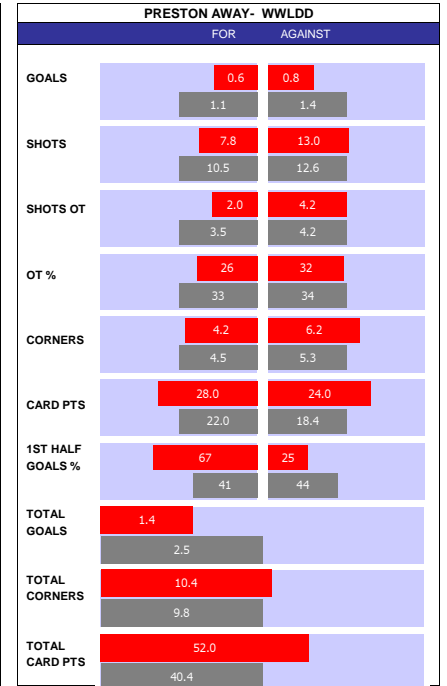

HEAD TO HEAD									
DIV	DATE	H / A	G	S	O	C	Y	R	
ECH	16-08-22	Preston	0	21	6	10	1	0	
		Rotherham	0	5	1	3	3	0	
ECH	01-01-19	Rotherham	2	8	3	3	5	0	
		Preston	1	17	5	5	1	0	
ECH	27-10-18	Preston	1	15	6	8	1	0	
		Rotherham	1	12	5	7	1	0	
ECH	29-04-17	Preston	1	18	4	7	0	0	
		Rotherham	1	14	7	5	1	0	
ECH	05-11-16	Rotherham	1	14	5	5	0	0	
		Preston	3	15	6	4	1	0	
PER GAME AVGE :			2.2	27.8	9.6	11.4	2.8	0.0