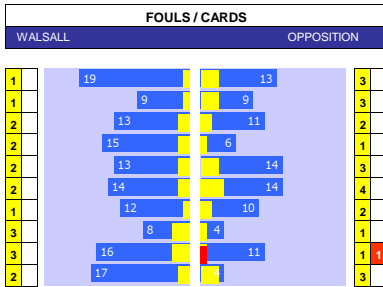

WALSALL 10 MATCH FORM									
SS	DATE	CMP	VEN	OPPOSITION	T	N	R	SCORE	
22/23	1103	LGE2	A	Stevenage	3	3	L	3	1
22/23	0703	LGE2	H	Bradford	5	6	D	0	0
22/23	0403	LGE2	H	Barrow	11	10	L	0	1
22/23	2502	LGE2	A	Hartlepool	22	22	D	3	3
22/23	2102	LGE2	H	Crewe	17	17	D	0	0
22/23	1802	LGE2	H	Newport County	18	18	D	1	1
22/23	1402	LGE2	A	Colchester	16	20	D	0	0
22/23	1102	LGE2	H	Leyton Orient	1	1	D	1	1
22/23	0402	LGE2	A	Northampton	4	4	D	0	0
22/23	3101	LGE2	A	Salford	5	7	L	1	0

SQUAD STATS - SEASON TO DATE									
WALSALL					SWINDON				
P	PLAYER	APP	S	GLS	P	PLAYER	APP	S	GLS
G	Owen Evans	33	0	0	G	Solomon Brynn	33	0	0
G	Adam Przybek	0	0	0	G	Lewis Ward	0	0	0
D	Donervon Daniels	32	0	1	D	Frazer Blake-Tracy	28	0	1
D	Emmanuel Monthe	31	0	1	D	Tom Clayton	20	2	0
D	Hayden White	28	2	2	D	Ellis Iandolo	17	6	1
D	Peter Clarke	11	3	0	D	Angus MacDonald	16	0	0
D	Joe Low	4	2	1	D	Ciaran Brennan	14	3	0
D	Oisín McEntee	2	1	0	D	Marcel Laviniar	8	4	2

SWINDON 10 MATCH FORM									
SS	DATE	CMP	VEN	OPPOSITION	T	N	R	SCORE	
22/23	1103	LGE2	H	Carlisle	2	2	L	1	2
22/23	0403	LGE2	A	Leyton Orient	1	1	D	1	1
22/23	2502	LGE2	H	Harrogate	20	21	W	3	0
22/23	1802	LGE2	A	Salford	6	7	W	1	2
22/23	1402	LGE2	A	Sutton	13	9	L	2	1
22/23	1102	LGE2	H	Doncaster	11	11	L	0	2
22/23	0402	LGE2	A	Newport County	19	18	L	2	1
22/23	2801	LGE2	H	Gillingham	23	19	D	3	3
22/23	1401	LGE2	H	Grimsby	16	16	W	5	0
22/23	0101	LGE2	A	Colchester	22	20	L	1	0