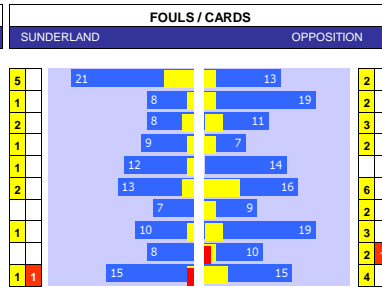

SUNDERLAND 10 MATCH FORM									
SS	DATE	CMP	VEN	OPPOSITION	T	N	R	SCORE	
22/23	1203	CH	A	Norwich	7	7	W	0	1
22/23	0403	CH	H	Stoke	17	14	L	1	5
22/23	2502	CH	A	Coventry	11	9	L	2	1
22/23	2102	CH	A	Rotherham	21	20	L	2	1
22/23	1802	CH	H	Bristol City	16	13	D	1	1
22/23	1402	CH	A	QPR	16	19	W	0	3
22/23	1102	CH	H	Reading	17	16	W	1	0
22/23	0402	CH	A	Millwall	9	6	D	1	1
22/23	2201	CH	H	Middlesbrough	5	3	W	2	0
22/23	1401	CH	H	Swansea	15	17	L	1	3

SQUAD STATS - SEASON TO DATE									
SUNDERLAND					SHEFFIELD UNITED				
P	PLAYER	APP	S	GLS	P	PLAYER	APP	S	GLS
G	Anthony Patterson	35	0	0	G	Wesley Foderingham	32	0	0
G	Alex Bass	0	0	0	G	Adam Davies	3	0	0
D	Danny Batth	31	1	0	D	John Egan	34	0	2
D	Luke O'Nien	25	6	1	D	Anel Ahmedhodzic	24	2	4
D	Aji Alese	17	3	1	D	Chris Basham	15	8	0
D	Dennis Cirkin	16	6	2	D	Rhys Norrington-Davies	15	0	0
D	Dan Ballard	15	1	0	D	Jack Robinson	14	2	2
D	Trai Hume	12	5	0	D	Enda Stevens	8	2	0

SHEFFIELD UNITED 10 MATCH FORM									
SS	DATE	CMP	VEN	OPPOSITION	T	N	R	SCORE	
22/23	1103	CH	H	Luton	5	4	L	0	1
22/23	0703	CH	A	Reading	15	16	W	0	1
22/23	0403	CH	A	Blackburn	4	5	L	1	0
22/23	2502	CH	H	Watford	7	11	W	1	0
22/23	1802	CH	A	Millwall	7	6	L	3	2
22/23	1502	CH	H	Middlesbrough	3	3	L	1	3
22/23	1102	CH	H	Swansea	13	17	W	3	0
22/23	0402	CH	A	Rotherham	20	20	D	0	0
22/23	2001	CH	H	Hull	16	15	W	1	0
22/23	1401	CH	H	Stoke	18	14	W	3	1