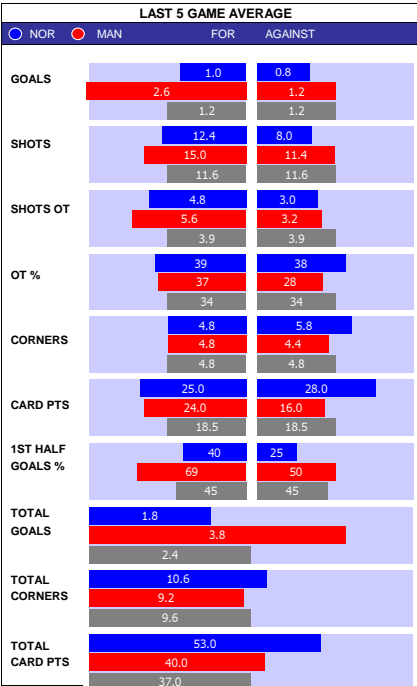

ENGLISH LEAGUE TWO 11/03/23				
P	TEAM	PL	GD	PTS
1	Leyton Orient	35	24	72
2	Carlisle	35	23	64
3	Stevenage	34	18	63
4	Northampton	35	15	60
5	Stockport	36	18	59
6	Bradford	35	13	59
7	Salford	36	13	56
8	Mansfield	33	11	55
9	Sutton	36	1	55
10	Barrow	36	-3	52
11	Doncaster	35	-8	50
12	Swindon	34	7	49
13	Tranmere	36	0	48
14	Walsall	34	4	44
15	AFC Wimbledon	35	-4	42
16	Grimsby	33	-5	42
17	Crewe	34	-10	42
18	Newport County	35	-7	39
19	Gillingham	35	-14	38
20	Colchester	36	-12	35
21	Harrogate	36	-13	35
22	Hartlepool	36	-26	30
23	Crawley Town	34	-21	29
24	Rochdale	36	-24	25

HEAD TO HEAD									
DIV	DATE	H / A	G	S	O	C	Y	R	
EL2	26-12-22	Mansfield	1	8	3	2	3	0	
		Northampton	1	15	4	5	1	0	
EL2	02-04-22	Mansfield	1	17	5	14	3	0	
		Northampton	0	8	3	3	0	1	
EL2	02-04-22	Mansfield	1	17	5	14	3	0	
		Northampton	0	8	3	3	0	1	
EL2	16-10-21	Northampton	2	8	3	5	2	0	
		Mansfield	0	7	1	3	1	0	
EL2	16-10-21	Northampton	2	8	3	5	2	0	
		Mansfield	0	7	1	3	1	0	
PER GAME AVGE :			1.6	20.6	6.2	11.4	3.2	0.4	

NORTHAMPTON 10 MATCH FORM									
SS	DATE	CMP	VEN	OPPOSITION	T	N	R	SCORE	
22/23	1103	LGE2	A	Hartlepool	22	22	D	1	1
22/23	0403	LGE2	H	Crawley Town	23	23	W	1	0
22/23	2802	LGE2	A	Harrogate	21	21	D	1	1
22/23	2502	LGE2	A	Colchester	19	20	W	0	1
22/23	1802	LGE2	H	Grimsby	19	16	L	1	2
22/23	1402	LGE2	H	AFC Wimbledon	14	15	D	0	0
22/23	1102	LGE2	A	Rochdale	24	24	D	1	1
22/23	0402	LGE2	H	Walsall	14	14	D	0	0
22/23	2801	LGE2	A	Barrow	8	10	W	0	2
22/23	1401	LGE2	A	Stockport	14	5	L	2	0

SQUAD STATS - SEASON TO DATE									
NORTHAMPTON					MANSFIELD				
P	PLAYER	APP	S	GLS	P	PLAYER	APP	S	GLS
G	Lee Burge	26	0	0	G	Christy Pym	29	0	0
G	Tom King	8	0	0	G	Scott Flinders	4	0	0
D	Jon Guthrie	33	0	2	D	Riley Harbottle	23	0	5
D	Sam Sherring	29	0	2	D	James Perch	19	6	0
D	Ali Koiki	21	1	0	D	Kellan Gordon	9	7	1
D	Tyler Magloire	14	4	2	D	Alfie Kilgour	7	1	3
D	Akinwale Odimayo	13	4	0	D	Taylor Anderson	0	2	0
D	Aaron McGowan	11	3	0	D	Lewis Page	0	1	0