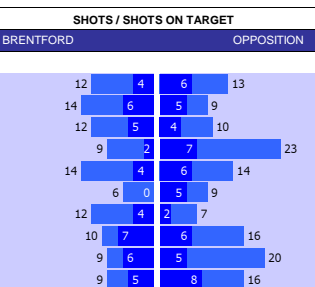

SQUAD STATS - SEASON TO DATE

P	PLAYER	APP	S	GLS
M	James Ward-Prowse	25	0	6
M	Mohamed Elyounoussi	19	4	0
M	Romeo Lavia	14	2	1
M	Joe Aribo	11	8	2
M	Ibrahima Diallo	10	5	0
M	Stuart Armstrong	9	12	1
F	Che Adams	19	3	4
F	Adam Armstrong	12	11	1
F	Sekou Mara	3	14	0
F	Ebere Onuachu	3	1	0
F	Dominic Ballard	0	0	0
M	Mathias Jensen	24	0	4
M	Vitaly Janet	15	9	3
M	Christian Norgaard	13	1	1
M	Josh Dasilva	12	12	3
M	Mads Roerslev	10	5	0
M	Shandon Baptiste	4	9	0
F	Bryan Mbeumo	24	0	5
F	Ivan Toney	22	0	15
F	Yoane Wissa	11	13	4
F	Keane Lewis-Potter	3	7	0
F	Saman Ghoddos	0	9	0