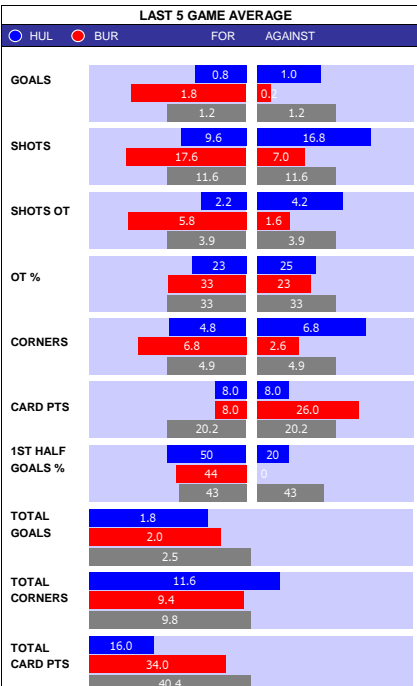

HEAD TO HEAD									
DIV	DATE	H / A	G	S	O	C	Y	R	
ECH	16-08-22	Burnley	1	15	5	6	1	0	
		Hull	1	4	3	2	3	0	
EPL	25-02-17	Hull	1	15	1	6	1	0	
		Burnley	1	10	3	3	1	1	
EPL	10-09-16	Burnley	1	13	2	5	2	0	
		Hull	1	11	3	9	0	0	
ECH	06-02-16	Burnley	1	14	4	8	1	0	
		Hull	0	11	3	6	1	0	
ECH	26-12-15	Hull	3	17	6	8	0	0	
		Burnley	0	8	2	2	0	0	
PER GAME AVGE :			2.0	23.6	6.4	11.0	2.0	0.2