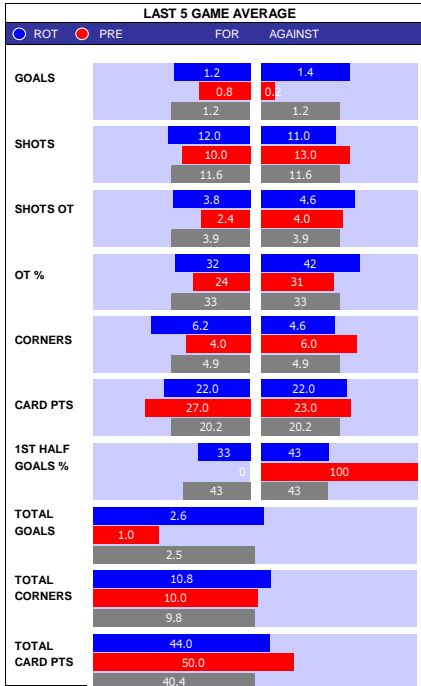

HEAD TO HEAD									
DIV	DATE	H / A	G	S	O	C	Y	R	
ECH	16-08-22	Preston	0	21	6	10	1	0	
		Rotherham	0	5	1	3	3	0	
ECH	01-01-19	Rotherham	2	8	3	3	5	0	
		Preston	1	17	5	5	1	0	
ECH	27-10-18	Preston	1	15	6	8	1	0	
		Rotherham	1	12	5	7	1	0	
ECH	29-04-17	Preston	1	18	4	7	0	0	
		Rotherham	1	14	7	5	1	0	
ECH	05-11-16	Rotherham	1	14	5	5	0	0	
		Preston	3	15	6	4	1	0	
PER GAME AVGE :			2.2	27.8	9.6	11.4	2.8	0.0