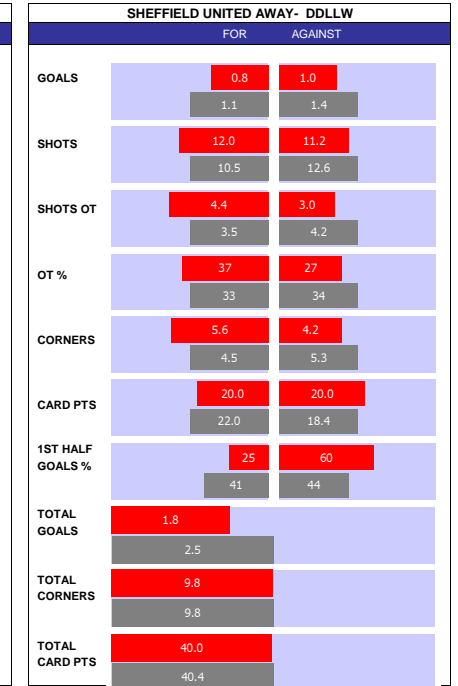

ENGLISH CHAMPIONSHIP				
P	TEAM	PL	GD	PTS
1	Burnley	36	43	80
2	Sheffield United	36	24	67
3	Middlesbrough	36	23	63
4	Luton	36	10	60
5	Blackburn	36	0	58
6	Millwall	36	8	57
7	Norwich	36	11	55
8	West Brom	36	8	54
9	Coventry	36	7	53
10	Sunderland	36	8	52
11	Watford	36	2	51
12	Preston	36	-6	50
13	Bristol City	36	2	48
14	Stoke	36	3	46
15	Hull	36	-8	46
16	Reading	36	-17	44
17	Swansea	36	-7	43
18	Birmingham	36	-6	42
19	QPR	36	-15	42
20	Rotherham	36	-9	40
21	Cardiff	36	-13	38
22	Blackpool	36	-20	32
23	Huddersfield	36	-22	32
24	Wigan	36	-26	32

HEAD TO HEAD										
DIV	DATE	H / A	G	S	O	C	Y	R		
ECH	17-08-22	Sheffield United	2	22	7	13	1	0		
		Sunderland	1	4	2	3	4	1		
ECH	26-12-17	Sheffield United	3	10	4	6	1	0		
		Sunderland	0	7	0	0	2	0		
ECH	09-09-17	Sunderland	1	5	1	2	1	0		
		Sheffield United	2	8	5	4	2	0		
PER GAME AVGE :			3.0	18.7	6.3	9.3	3.7	0.3		

SUNDERLAND 10 MATCH FORM									
SS	DATE	CMP	VEN	OPPOSITION	T	N	R	SCORE	
22/23	1203	CH	A	Norwich	7	7	W	0	1
22/23	0403	CH	H	Stoke	17	14	L	1	5
22/23	2502	CH	A	Coventry	11	9	L	2	1
22/23	2102	CH	A	Rotherham	21	20	L	2	1
22/23	1802	CH	H	Bristol City	16	13	D	1	1
22/23	1402	CH	A	QPR	16	19	W	0	3
22/23	1102	CH	H	Reading	17	16	W	1	0
22/23	0402	CH	A	Millwall	9	6	D	1	1
22/23	2201	CH	H	Middlesbrough	5	3	W	2	0
22/23	1401	CH	H	Swansea	15	17	L	1	3

SQUAD STATS - SEASON TO DATE									
SUNDERLAND					SHEFFIELD UNITED				
P	PLAYER	APP	S	GLS	P	PLAYER	APP	S	GLS
G	Anthony Patterson	35	0	0	G	Wesley Foderingham	32	0	0
G	Alex Bass	0	0	0	G	Adam Davies	3	0	0
D	Danny Batth	31	1	0	D	John Egan	34	0	2
D	Luke O'Nien	25	6	1	D	Anel Ahmedhodzic	24	2	4
D	Aji Alese	17	3	1	D	Chris Basham	15	8	0
D	Dennis Cirkin	16	6	2	D	Rhys Norrington-Davies	15	0	0
D	Dan Ballard	15	1	0	D	Jack Robinson	14	2	2
D	Trai Hume	12	5	0	D	Enda Stevens	8	2	0