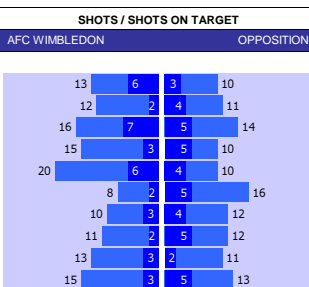

M	Cameron Norman	33	1	3	M	Ethan Chislett	32	2	7
M	Scott Bennett	29	0	1	M	Ayoub Assal	20	2	5
M	Aaron Lewis	24	4	1	M	Alex Woodyard	19	3	0
M	Nathan Moriah-Welsh	22	5	3	M	Paris Maghoma	18	0	0
M	James Waite	15	7	0	M	George Marsh	11	7	0
M	Aaron Wildig	8	11	0	M	Armani Little	8	1	0
F	Omar Bogle	29	5	9	F	Josh Davison	34	0	8
F	Will Evans	18	15	2	F	Harry Pell	23	4	3
F	Offrande Zanzala	9	6	3	F	Ali Ibrahim Al-Hamadi	7	2	5
F	Calum Kavanagh	4	4	1	F	Nathan Young-Coombes	5	6	3
F	Charlie McNeill	4	4	0	F	Kyle Hudlin	2	11	0