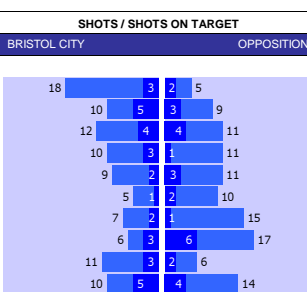

SQUAD STATS - SEASON TO DATE

P PLAYER	APP	S	GLS
M Allan Campbell	28	3	2
M Pelly Ruddock	17	5	1
M Alfie Doughty	16	3	1
M Luke Freeman	9	11	2
M Henri Lansbury	6	3	1
M Marvelous Nakamba	6	1	0
F Jordan Clark	32	1	2
F Carlton Morris	31	3	14
F Elijah Adebayo	31	2	7
F Harry Cornick	7	12	1
F Cauley Woodrow	3	16	1

SQUAD STATS - SEASON TO DATE

P PLAYER	APP	S	GLS
M Alex Scott	34	0	0
M Mark Sykes	25	4	4
M Matty James	25	1	0
M Andreas Weimann	24	8	4
M Joe Williams	20	10	2
M Kal Naismith	20	0	0
F Nahki Wells	25	9	11
F Tommy Conway	20	6	6
F Chris Martin	3	14	1
F Harry Cornick	1	6	0
F Omar Taylor-Clarke	0	0	0