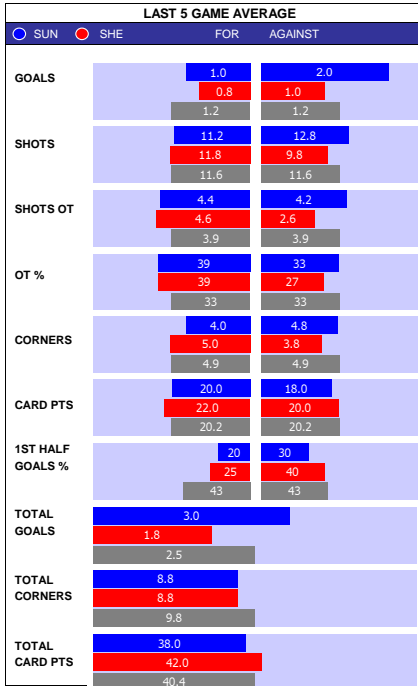

ENGLISH CHAMPIONSHIP				
P	TEAM	PL	GD	PTS
1	Burnley	36	43	80
2	Sheffield United	36	24	67
3	Middlesbrough	36	23	63
4	Luton	36	10	60
5	Blackburn	36	0	58
6	Millwall	36	8	57
7	Norwich	36	11	55
8	West Brom	36	8	54
9	Coventry	36	7	53
10	Sunderland	36	8	52
11	Watford	36	2	51
12	Preston	36	-6	50
13	Bristol City	36	2	48
14	Stoke	36	3	46
15	Hull	36	-8	46
16	Reading	36	-17	44
17	Swansea	36	-7	43
18	Birmingham	36	-6	42
19	QPR	36	-15	42
20	Rotherham	36	-9	40
21	Cardiff	36	-13	38
22	Blackpool	36	-20	32
23	Huddersfield	36	-22	32
24	Wigan	36	-26	32

HEAD TO HEAD										
DIV	DATE	H / A	G	S	O	C	Y	R		
ECH	17-08-22	Sheffield United	2	22	7	13	1	0		
		Sunderland	1	4	2	3	4	1		
ECH	26-12-17	Sheffield United	3	10	4	6	1	0		
		Sunderland	0	7	0	0	2	0		
ECH	09-09-17	Sunderland	1	5	1	2	1	0		
		Sheffield United	2	8	5	4	2	0		
PER GAME AVGE :			3.0	18.7	6.3	9.3	3.7	0.3		

SUNDERLAND 10 MATCH FORM									
SS	DATE	CMP	VEN	OPPOSITION	T	N	R	SCORE	
22/23	1203	CH	A	Norwich	7	7	W	0	1
22/23	0403	CH	H	Stoke	17	14	L	1	5
22/23	2502	CH	A	Coventry	11	9	L	2	1
22/23	2102	CH	A	Rotherham	21	20	L	2	1
22/23	1802	CH	H	Bristol City	16	13	D	1	1
22/23	1402	CH	A	QPR	16	19	W	0	3
22/23	1102	CH	H	Reading	17	16	W	1	0
22/23	0402	CH	A	Millwall	9	6	D	1	1
22/23	2201	CH	H	Middlesbrough	5	3	W	2	0
22/23	1401	CH	H	Swansea	15	17	L	1	3

SQUAD STATS - SEASON TO DATE									
SUNDERLAND					SHEFFIELD UNITED				
P	PLAYER	APP	S	GLS	P	PLAYER	APP	S	GLS
G	Anthony Patterson	35	0	0	G	Wesley Foderingham	32	0	0
G	Alex Bass	0	0	0	G	Adam Davies	3	0	0
D	Danny Batth	31	1	0	D	John Egan	34	0	2
D	Luke O'Nien	25	6	1	D	Anel Ahmedhodzic	24	2	4
D	Aji Alese	17	3	1	D	Chris Basham	15	8	0
D	Dennis Cirkin	16	6	2	D	Rhys Norrington-Davies	15	0	0
D	Dan Ballard	15	1	0	D	Jack Robinson	14	2	2
D	Trai Hume	12	5	0	D	Enda Stevens	8	2	0