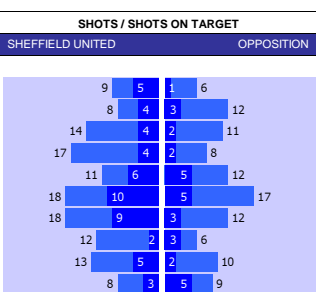

SQUAD STATS - SEASON TO DATE									
SUNDERLAND					SHEFFIELD UNITED				
P	PLAYER	APP	S	GLS	P	PLAYER	APP	S	GLS
M	Jack Clarke	33	1	7	M	Oliver Norwood	35	0	2
M	Daniel Neill	31	3	2	M	Sander Berge	25	1	5
M	Alex Pritchard	24	6	3	M	George Baldock	24	3	1
M	Corry Evans	22	2	0	M	Max Lowe	16	2	1
M	Patrick Roberts	20	11	4	M	James McAtee	13	14	4
M	Amad Diallo	20	8	8	M	Tommy Doyle	12	10	2
F	Ellis Simms	14	3	7	F	Iliman Ndiaye	32	3	11
F	Ross Stewart	11	2	10	F	Oli McBurnie	18	9	11
F	Joe Gelhardt	7	0	1	F	Billy Sharp	12	15	2
F	Leon Dajaku	2	8	0	F	Rhian Brewster	5	11	1
F	Jewison Bennette	0	14	1	F	Reda Khadra	4	11	1