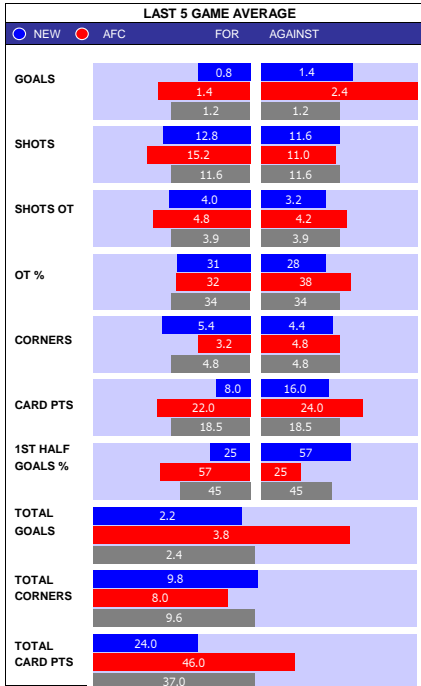

ENGLISH LEAGUE TWO 11/03/23				
P	TEAM	PL	GD	PTS
1	Leyton Orient	35	24	72
2	Carlisle	35	23	64
3	Stevenage	34	18	63
4	Northampton	35	15	60
5	Stockport	36	18	59
6	Bradford	35	13	59
7	Salford	36	13	56
8	Mansfield	33	11	55
9	Sutton	36	1	55
10	Barrow	36	-3	52
11	Doncaster	35	-8	50
12	Swindon	34	7	49
13	Tranmere	36	0	48
14	Walsall	34	4	44
15	AFC Wimbledon	35	-4	42
16	Grimsby	33	-5	42
17	Crewe	34	-10	42
18	Newport County	35	-7	39
19	Gillingham	35	-14	38
20	Colchester	36	-12	35
21	Harrogate	36	-13	35
22	Hartlepool	36	-26	30
23	Crawley Town	34	-21	29
24	Rochdale	36	-24	25

HEAD TO HEAD									
DIV	DATE	H / A	G	S	O	C	Y	R	
EL2	26-12-22	AFC Wimbledon	1	7	2	4	0	1	
		Newport County	1	13	4	3	4	0	
EL2	07-05-16	AFC Wimbledon	1	15	3	3	0	0	
		Newport County	0	9	3	3	0	0	
EL2	19-12-15	Newport County	2	11	1	11	0	0	
		AFC Wimbledon	2	10	4	5	1	0	
EL2	07-02-15	AFC Wimbledon	2	7	4	1	0	0	
		Newport County	0	8	2	3	2	1	
EL2	27-09-14	Newport County	4	12	7	5	3	0	
		AFC Wimbledon	1	12	5	7	3	0	
PER GAME AVGE :			2.8	20.8	7.0	9.0	2.6	0.4	

NEWPORT COUNTY 10 MATCH FORM									
SS	DATE	CMP	VEN	OPPOSITION	T	N	R	SCORE	
22/23	1103	LGE2	H	Bradford	5	6	D	1	1
22/23	0703	LGE2	A	Grimsby	17	16	D	1	1
22/23	0403	LGE2	A	Salford	7	7	L	3	1
22/23	2502	LGE2	H	Sutton	9	9	L	0	2
22/23	2102	LGE2	A	Hartlepool	22	22	W	0	1
22/23	1802	LGE2	A	Walsall	15	14	D	1	1
22/23	1402	LGE2	H	Stevenage	2	3	D	2	2
22/23	1102	LGE2	A	Barrow	10	10	W	0	1
22/23	0402	LGE2	H	Swindon	6	12	W	2	1
22/23	1401	LGE2	A	Carlisle	4	2	L	2	0

SQUAD STATS - SEASON TO DATE									
NEWPORT COUNTY					AFC WIMBLEDON				
P	PLAYER	APP	S	GLS	P	PLAYER	APP	S	GLS
G	Joe Day	18	0	0	G	Nikola Tzanev	34	0	0
G	Nick Townsend	16	0	0	G	Nathan Broome	0	0	0
D	Mickey Demetriou	33	0	2	D	Jack Currie	26	3	1
D	Priestley Farquharson	23	0	3	D	Chris Gunter	23	2	0
D	James Clarke	20	0	0	D	Paul Kalambayi	22	4	1
D	Adam Lewis	18	3	1	D	Lee Brown	21	3	0
D	Declan Drysdale	16	2	0	D	Alex Pearce	18	0	0
D	Matthew Baker	4	2	0	D	Ryley Tower	16	1	1