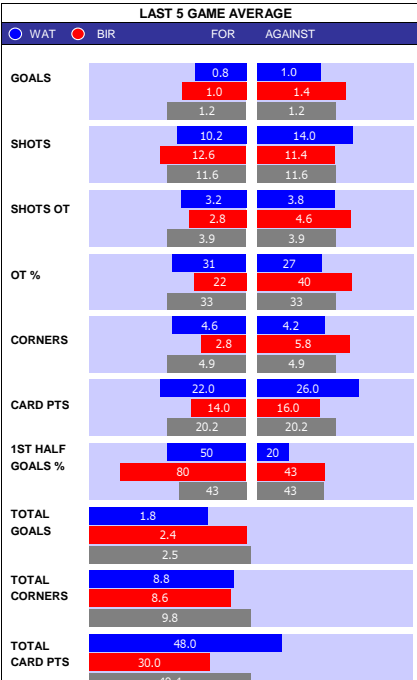

HEAD TO HEAD									
DIV	DATE	H / A	G	S	O	C	Y	R	
ECH	16-08-22	Birmingham	1	7	4	3	1	0	
		Watford	1	14	2	5	1	0	
ECH	18-04-15	Watford	1	18	6	7	1	0	
		Birmingham	0	5	2	2	1	0	
ECH	04-11-14	Birmingham	2	19	6	1	1	0	
		Watford	1	12	5	5	2	0	
ECH	11-02-14	Watford	1	10	3	8	2	0	
		Birmingham	0	9	3	4	0	0	
ECH	03-08-13	Birmingham	0	5	1	9	4	0	
		Watford	1	9	6	5	1	0	
PER GAME AVGE :			1.6	21.6	7.6	9.8	2.8	0.0