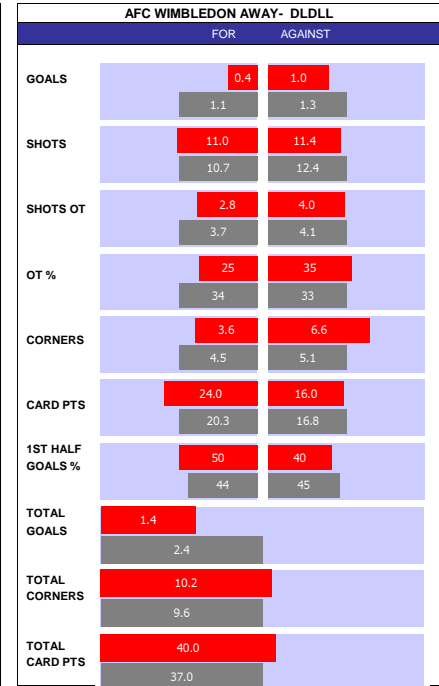

ENGLISH LEAGUE TWO 11/03/23				
P	TEAM	PL	GD	PTS
1	Leyton Orient	35	24	72
2	Carlisle	35	23	64
3	Stevenage	34	18	63
4	Northampton	35	15	60
5	Stockport	36	18	59
6	Bradford	35	13	59
7	Salford	36	13	56
8	Mansfield	33	11	55
9	Sutton	36	1	55
10	Barrow	36	-3	52
11	Doncaster	35	-8	50
12	Swindon	34	7	49
13	Tranmere	36	0	48
14	Walsall	34	4	44
15	AFC Wimbledon	35	-4	42
16	Grimsby	33	-5	42
17	Crewe	34	-10	42
18	Newport County	35	-7	39
19	Gillingham	35	-14	38
20	Colchester	36	-12	35
21	Harrogate	36	-13	35
22	Hartlepool	36	-26	30
23	Crawley Town	34	-21	29
24	Rochdale	36	-24	25

HEAD TO HEAD									
DIV	DATE	H / A	G	S	O	C	Y	R	
EL2	26-12-22	AFC Wimbledon	1	7	2	4	0	1	
		Newport County	1	13	4	3	4	0	
EL2	07-05-16	AFC Wimbledon	1	15	3	3	0	0	
		Newport County	0	9	3	3	0	0	
EL2	19-12-15	Newport County	2	11	1	11	0	0	
		AFC Wimbledon	2	10	4	5	1	0	
EL2	07-02-15	AFC Wimbledon	2	7	4	1	0	0	
		Newport County	0	8	2	3	2	1	
EL2	27-09-14	Newport County	4	12	7	5	3	0	
		AFC Wimbledon	1	12	5	7	3	0	
PER GAME AVGE :			2.8	20.8	7.0	9.0	2.6	0.4	

NEWPORT COUNTY 10 MATCH FORM									
SS	DATE	CMP	VEN	OPPOSITION	T	N	R	SCORE	
22/23	1103	LGE2	H	Bradford	5	6	D	1	1
22/23	0703	LGE2	A	Grimsby	17	16	D	1	1
22/23	0403	LGE2	A	Salford	7	7	L	3	1
22/23	2502	LGE2	H	Sutton	9	9	L	0	2
22/23	2102	LGE2	A	Hartlepool	22	22	W	0	1
22/23	1802	LGE2	A	Walsall	15	14	D	1	1
22/23	1402	LGE2	H	Stevenage	2	3	D	2	2
22/23	1102	LGE2	A	Barrow	10	10	W	0	1
22/23	0402	LGE2	H	Swindon	6	12	W	2	1
22/23	1401	LGE2	A	Carlisle	4	2	L	2	0

SQUAD STATS - SEASON TO DATE									
NEWPORT COUNTY					AFC WIMBLEDON				
P	PLAYER	APP	S	GLS	P	PLAYER	APP	S	GLS
G	Joe Day	18	0	0	G	Nikola Tzanev	34	0	0
G	Nick Townsend	16	0	0	G	Nathan Broome	0	0	0
D	Mickey Demetriou	33	0	2	D	Jack Currie	26	3	1
D	Priestley Farquharson	23	0	3	D	Chris Gunter	23	2	0
D	James Clarke	20	0	0	D	Paul Kalambayi	22	4	1
D	Adam Lewis	18	3	1	D	Lee Brown	21	3	0
D	Declan Drysdale	16	2	0	D	Alex Pearce	18	0	0
D	Matthew Baker	4	2	0	D	Ryley Tower	16	1	1