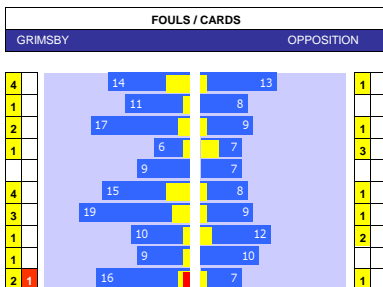

SQUAD STATS - SEASON TO DATE									
SUTTON					GRIMSBY				
P	PLAYER	APP	S	GLS	P	PLAYER	APP	S	GLS
M	Craig Eastmond	32	0	2	M	Harry Clifton	30	2	6
M	Will Randall-Hurren	29	1	6	M	Gavan Holohan	27	1	4
M	Alistair Smith	16	8	4	M	Anthony Driscoll-Glennon	19	3	2
M	Harry Beautyman	14	9	2	M	Byrn Morris	17	6	1
M	David Ajiboye	8	2	3	M	Kieran Green	15	5	0
M	Adam Lovatt	8	1	0	M	Brendan Kiernan	14	6	1
F	Omar Bugiel	27	0	5	F	Otis Khan	15	3	3
F	Donovan Wilson	26	1	2	F	John McAtee	15	1	4
F	Enzio Boldewijn	22	12	0	F	Ryan Taylor	14	6	3
F	Josh Neufville	22	5	2	F	George Lloyd	7	1	2
F	Kwame Thomas	4	7	0	F	Lewis Richardson	6	4	1