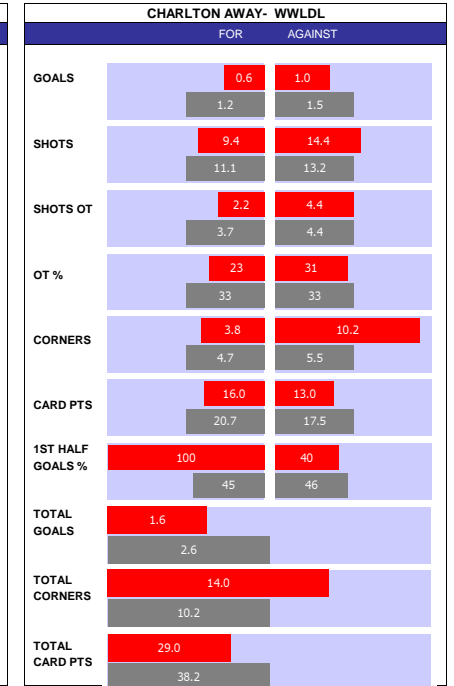

ENGLISH LEAGUE ONE				
P	TEAM	PL	GD	PTS
1	Sheffield Weds	34	39	77
2	Plymouth	36	22	74
3	Ipswich	36	39	72
4	Barnsley	34	26	66
5	Derby	36	24	64
6	Bolton	37	21	63
7	Wycombe	35	14	57
8	Shrewsbury	36	8	55
9	Peterboro	35	10	54
10	Portsmouth	35	5	51
11	Exeter	35	2	46
12	Lincoln	35	-2	45
13	Bristol Rvs	35	-6	45
14	Port Vale	36	-14	44
15	Fleetwood Town	36	-1	43
16	Charlton	35	-1	42
17	Cheltenham	36	-17	40
18	Burton	34	-21	38
19	Oxford	36	-10	36
20	Accrington	34	-23	35
21	Morecambe	36	-22	33
22	Milton Keynes Dons	36	-22	33
23	Cambridge	36	-30	30
24	Forest Green	36	-41	23