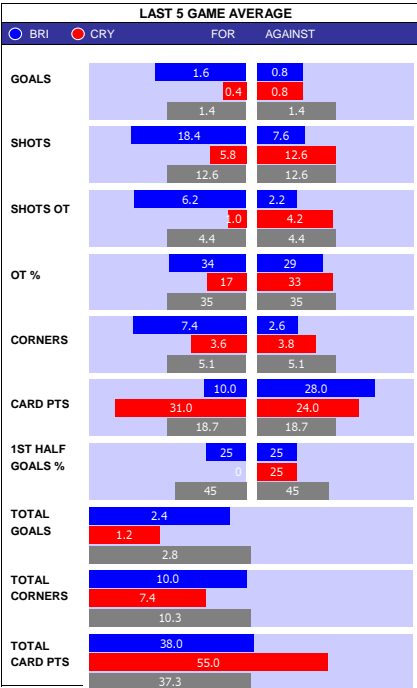

ENGLISH PREMIER LEAGUE				
P	TEAM	PL	GD	PTS
1	Arsenal	27	37	66
2	Man City	27	42	61
3	Man United	26	6	50
4	Tottenham	27	12	48
5	Newcastle	25	19	44
6	Liverpool	26	18	42
7	Brighton	24	14	39
8	Fulham	27	1	39
9	Brentford	25	7	38
10	Chelsea	26	1	37
11	Aston Villa	26	-7	35
12	Crystal Palace	26	-12	27
13	Wolves	27	-17	27
14	Nott'm Forest	26	-26	26
15	Everton	27	-18	25
16	Leicester	26	-9	24
17	West Ham	26	-10	24
18	Bournemouth	26	-26	24
19	Leeds	26	-11	23
20	Southampton	26	-21	22

HEAD TO HEAD									
DIV	DATE	H / A	G	S	O	C	Y	R	
EPL	11-02-23	Crystal Palace	1	6	1	1	4	0	
		Brighton	1	17	7	6	1	0	
EPL	14-01-22	Brighton	1	19	4	9	0	0	
		Crystal Palace	1	3	1	0	2	0	
EPL	14-01-22	Brighton	1	19	4	9	0	0	
		Crystal Palace	1	3	1	0	2	0	
EPL	27-09-21	Crystal Palace	1	8	3	6	2	0	
		Brighton	1	8	4	5	3	0	
EPL	27-09-21	Crystal Palace	1	8	3	6	2	0	
		Brighton	1	8	4	5	3	0	
PER GAME AVGE :			2.0	19.8	6.4	9.4	3.8	0.0	

BRIGHTON 10 MATCH FORM									
SS	DATE	CMP	VEN	OPPOSITION	T	N	R	SCORE	
22/23	1103	EPL	A	Leeds	17	19	D	2	2
22/23	0403	EPL	H	West Ham	16	17	W	4	0
22/23	1802	EPL	H	Fulham	7	8	L	0	1
22/23	1102	EPL	A	Crystal Palace	12	12	D	1	1
22/23	0402	EPL	H	Bournemouth	18	18	W	1	0
22/23	2101	EPL	A	Leicester	15	16	D	2	2
22/23	1401	EPL	H	Liverpool	7	6	W	3	0
22/23	0301	EPL	A	Everton	16	15	W	1	4
22/23	3112	EPL	H	Arsenal	1	1	L	2	4
22/23	2612	EPL	A	Southampton	19	20	W	1	3