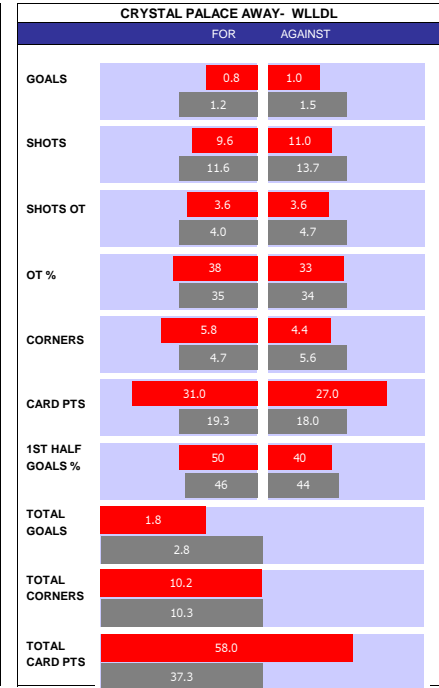

ENGLISH PREMIER LEAGUE				
P	TEAM	PL	GD	PTS
1	Arsenal	27	37	66
2	Man City	27	42	61
3	Man United	26	6	50
4	Tottenham	27	12	48
5	Newcastle	25	19	44
6	Liverpool	26	18	42
7	Brighton	24	14	39
8	Fulham	27	1	39
9	Brentford	25	7	38
10	Chelsea	26	1	37
11	Aston Villa	26	-7	35
12	Crystal Palace	26	-12	27
13	Wolves	27	-17	27
14	Nott'm Forest	26	-26	26
15	Everton	27	-18	25
16	Leicester	26	-9	24
17	West Ham	26	-10	24
18	Bournemouth	26	-26	24
19	Leeds	26	-11	23
20	Southampton	26	-21	22

HEAD TO HEAD									
DIV	DATE	H / A	G	S	O	C	Y	R	
EPL	11-02-23	Crystal Palace	1	6	1	1	4	0	
		Brighton	1	17	7	6	1	0	
EPL	14-01-22	Brighton	1	19	4	9	0	0	
		Crystal Palace	1	3	1	0	2	0	
EPL	14-01-22	Brighton	1	19	4	9	0	0	
		Crystal Palace	1	3	1	0	2	0	
EPL	27-09-21	Crystal Palace	1	8	3	6	2	0	
		Brighton	1	8	4	5	3	0	
EPL	27-09-21	Crystal Palace	1	8	3	6	2	0	
		Brighton	1	8	4	5	3	0	
PER GAME AVGE :			2.0	19.8	6.4	9.4	3.8	0.0	

BRIGHTON 10 MATCH FORM									
SS	DATE	CMP	VEN	OPPOSITION	T	N	R	SCORE	
22/23	1103	EPL	A	Leeds	17	19	D	2	2
22/23	0403	EPL	H	West Ham	16	17	W	4	0
22/23	1802	EPL	H	Fulham	7	8	L	0	1
22/23	1102	EPL	A	Crystal Palace	12	12	D	1	1
22/23	0402	EPL	H	Bournemouth	18	18	W	1	0
22/23	2101	EPL	A	Leicester	15	16	D	2	2
22/23	1401	EPL	H	Liverpool	7	6	W	3	0
22/23	0301	EPL	A	Everton	16	15	W	1	4
22/23	3112	EPL	H	Arsenal	1	1	L	2	4
22/23	2612	EPL	A	Southampton	19	20	W	1	3