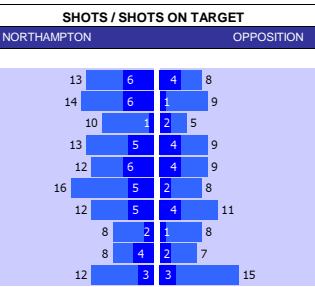

NORTHAMPTON 10 MATCH FORM									
SS	DATE	CMP	VEN	OPPOSITION	T	N	R	SCORE	
22/23	1103	LGE2	A	Hartlepool	22	22	D	1	1
22/23	0403	LGE2	H	Crawley Town	23	23	W	1	0
22/23	2802	LGE2	A	Harrogate	21	21	D	1	1
22/23	2502	LGE2	A	Colchester	19	20	W	0	1
22/23	1802	LGE2	H	Grimsby	19	16	L	1	2
22/23	1402	LGE2	H	AFC Wimbledon	14	15	D	0	0
22/23	1102	LGE2	A	Rochdale	24	24	D	1	1
22/23	0402	LGE2	H	Walsall	14	14	D	0	0
22/23	2801	LGE2	A	Barrow	8	10	W	0	2
22/23	1401	LGE2	A	Stockport	14	5	L	2	0

SQUAD STATS - SEASON TO DATE									
NORTHAMPTON					MANSFIELD				
P	PLAYER	APP	S	GLS	P	PLAYER	APP	S	GLS
G	Lee Burge	26	0	0	G	Christy Pym	29	0	0
G	Tom King	8	0	0	G	Scott Flinders	4	0	0
D	Jon Guthrie	33	0	2	D	Riley Harbottle	23	0	5
D	Sam Sherring	29	0	2	D	James Perch	19	6	0
D	Ali Koiki	21	1	0	D	Kellan Gordon	9	7	1
D	Tyler Magloire	14	4	2	D	Alfie Kilgour	7	1	3
D	Akinwale Odimayo	13	4	0	D	Taylor Anderson	0	2	0
D	Aaron McGowan	11	3	0	D	Lewis Page	0	1	0

MANSFIELD 10 MATCH FORM									
SS	DATE	CMP	VEN	OPPOSITION	T	N	R	SCORE	
22/23	0403	LGE2	A	AFC Wimbledon	15	15	W	1	3
22/23	2502	LGE2	H	Salford	7	7	L	2	5
22/23	1802	LGE2	A	Tranmere	12	13	W	0	2
22/23	1402	LGE2	A	Carlisle	3	2	W	0	4
22/23	1102	LGE2	H	Gillingham	23	19	W	2	0
22/23	0402	LGE2	A	Bradford	8	6	D	1	1
22/23	2801	LGE2	H	Doncaster	12	11	W	4	1
22/23	1401	LGE2	H	Crewe	17	17	D	1	1
22/23	0701	LGE2	H	Barrow	10	10	L	2	3
22/23	0101	LGE2	A	Walsall	13	14	L	2	1