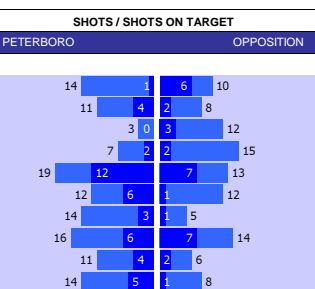

SQUAD STATS - SEASON TO DATE									
BURTON					PETERBORO				
P PLAYER	APP	S	GLS		P PLAYER	APP	S	GLS	
M Thomas Hamer	32	0	3		M Jack Taylor	32	0	5	
M Adedeji Oshilaja	30	2	3		M Joe Ward	27	3	4	
M John Brayford	30	0	2		M Harrison Burrows	24	8	3	
M Terry Taylor	24	2	0		M Kwame Poku	23	2	4	
M Joe Powell	14	9	0		M Jeando Fuchs	18	3	0	
M Tyler Onyango	11	5	0		M Ephron Mason-Clark	17	10	4	
F Victor Adeboyejo	24	2	11		F Jonson Clarke-Harris	33	1	19	
F Jonny Smith	17	6	1		F Ricky-Jade Jones	10	12	3	
F Davis Kelliior-Dunn	16	3	5		F Jack Marriott	9	12	4	
F Bobby Kamwa	8	7	2		F Joseph Taylor	0	8	0	
F Dale Taylor	7	0	1		F Kabongo Tshimanga	0	5	0