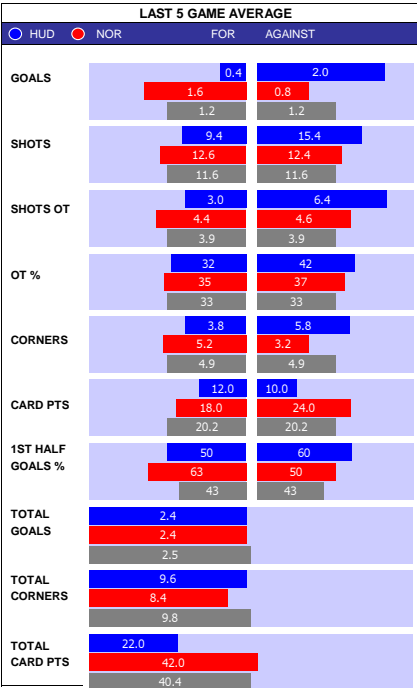

HEAD TO HEAD									
DIV	DATE	H / A	G	S	O	C	Y	R	
ECH	16-08-22	Norwich	2	22	9	8	1	0	
		Huddersfield	1	11	5	1	0	1	
ECH	05-04-17	Huddersfield	3	17	9	5	1	0	
		Norwich	0	5	2	3	3	0	
ECH	16-12-16	Norwich	1	17	5	8	2	0	
		Huddersfield	2	10	4	3	2	0	
ECH	17-03-15	Huddersfield	2	7	4	5	1	1	
		Norwich	2	12	2	3	3	0	
ECH	13-12-14	Norwich	5	26	9	6	0	0	
		Huddersfield	0	9	3	6	0	1	
PER GAME AVGE :			3.6	27.2	10.4	9.6	2.6	0.6