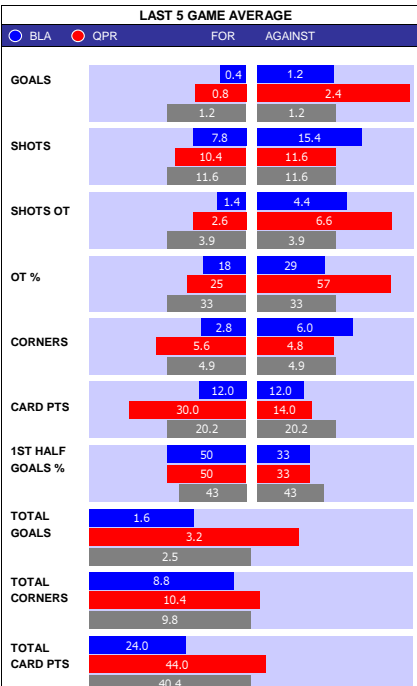

HEAD TO HEAD										
DIV	DATE	H / A	G	S	O	C	Y	R		
ECH	16-08-22	QPR	0	12	6	2	1	0		
		Blackpool	1	14	4	2	2	0		
ECH	23-02-22	QPR	2	8	5	3	3	1		
		Blackpool	1	7	2	1	2	0		
ECH	23-02-22	QPR	2	8	5	3	3	1		
		Blackpool	1	7	2	1	2	0		
ECH	06-11-21	Blackpool	1	10	1	8	2	0		
		QPR	1	5	1	4	5	0		
ECH	06-11-21	Blackpool	1	10	1	8	2	0		
		QPR	1	5	1	4	5	0		
PER GAME AVGE :			2.2	17.2	5.6	7.2	5.4	0.4		