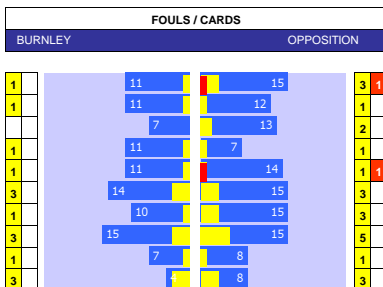

SQUAD STATS - SEASON TO DATE									
HULL					BURNLEY				
P	PLAYER	APP	S	GLS	P	PLAYER	APP	S	GLS
G	Matt Ingram	21	0	0	G	Arijanet Muric	33	0	0
G	Nathan Baxter	12	0	0	G	Bailey Peacock-Farrell	2	3	0
D	Alfie Jones	32	0	0	D	Connor Roberts	28	4	3
D	Jacob Greaves	31	3	4	D	Ian Maatsen	28	1	4
D	Cyrus Christie	24	4	3	D	Taylor Harwood-Bellis	26	0	1
D	Tobias Figueiredo	18	4	0	D	Jordan Beyer	21	1	1
D	Lewie Coyle	15	15	0	D	Vitinho	18	9	3
D	Callum Elder	15	5	0	D	Charlie Taylor	15	12	0
M	Regan Slater	33	1	3	M	Josh Brownhill	34	0	6
M	Jean Seri	23	3	1	M	Josh Cullen	32	0	1
M	Ozan Tufan	20	11	4	M	Nathan Tella	25	7	12
M	Ryan Longman	18	12	2	M	Jack Cork	25	5	0
M	Greg Docherty	17	9	1	M	Anass Zaroury	19	6	7
M	Ryan Woods	14	9	0	M	Johann Berg Gudmundsson	15	12	2
F	Oscar Estupinan	28	4	12	F	Jay Rodriguez	20	4	9
F	Dimitrios Pelkas	13	4	2	F	Ashley Barnes	14	14	4
F	Benjamin Tetteh	9	5	1	F	Manuel Benson	10	15	7
F	Allahyar Sayyadmanesh	6	2	0	F	Dara Costelloe	3	1	0
F	Tyler Smith	5	9	3	F	Halil Dervisoglu	0	7	1

BURNLEY 10 MATCH FORM									
SS	DATE	CMP	VEN	OPPOSITION	T	N	R	SCORE	
22/23	1103	CH	H	Wigan	24	24	W	3	0
22/23	0403	CH	A	Blackpool	23	22	D	0	0
22/23	2502	CH	H	Huddersfield	22	23	W	4	0
22/23	2102	CH	A	Millwall	7	6	D	1	1
22/23	1802	CH	A	Luton	4	4	W	0	1
22/23	1402	CH	H	Watford	6	11	D	1	1
22/23	1102	CH	H	Preston	11	12	W	3	0
22/23	0402	CH	A	Norwich	8	7	W	0	3
22/23	2001	CH	H	West Brom	6	8	W	2	1
22/23	1401	CH	H	Coventry	14	9	W	1	0