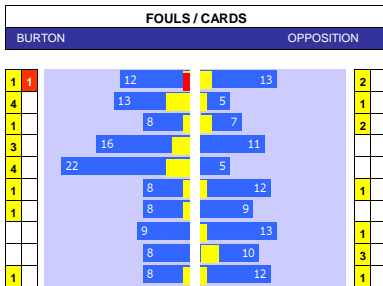

BURTON 10 MATCH FORM									
SS	DATE	CMP	VEN	OPPOSITION	T	N	R	SCORE	
22/23	1103	LGE1	H	Wycombe	7	7	W	2	1
22/23	0403	LGE1	A	Ipswich	3	3	L	4	0
22/23	2502	LGE1	H	Accrington	21	20	D	0	0
22/23	1802	LGE1	A	Bristol Rvs	14	13	W	1	2
22/23	1402	LGE1	A	Portsmouth	11	10	L	1	0
22/23	1102	LGE1	H	Exeter	11	11	W	1	0
22/23	0402	LGE1	A	Fleetwood Town	17	15	W	2	3
22/23	2801	LGE1	H	Oxford	12	19	W	2	0
22/23	1401	LGE1	H	Shrewsbury	17	8	L	0	4
22/23	0101	LGE1	A	Morecambe	24	21	L	5	0

SQUAD STATS - SEASON TO DATE									
BURTON					PETERBORO				
P PLAYER	APP	S	GLS		P PLAYER	APP	S	GLS	
G Ben Garratt	21	0	0		G Lucas Bergstrom	21	0	0	
G Craig MacGillivray	7	0	0		G Will Norris	10	0	0	
D Sam Hughes	29	0	2		D Frankie Kent	29	1	2	
D Cameron Borthwick-Jacks	21	1	0		D Ronnie Edwards	29	0	0	
D Adrian Mariappa	8	0	1		D Nathan Thompson	18	7	1	
D Corrie Ndaba	7	0	0		D Dan Butler	15	5	0	
D Jasper Moon	7	0	0		D Josh Knight	13	9	1	
D Calum Butcher	6	5	0		D Nathanael Ogbeta	6	3	0	

PETERBORO 10 MATCH FORM									
SS	DATE	CMP	VEN	OPPOSITION	T	N	R	SCORE	
22/23	1103	LGE1	H	Cheltenham	17	17	L	0	3
22/23	0703	LGE1	A	Shrewsbury	8	8	W	2	1
22/23	0403	LGE1	A	Sheffield Weds	1	1	L	1	0
22/23	2802	LGE1	H	Charlton	14	16	D	0	0
22/23	2502	LGE1	H	Plymouth	2	2	W	5	2
22/23	1802	LGE1	A	Morecambe	21	21	W	0	3
22/23	1402	LGE1	A	Fleetwood Town	17	15	L	1	0
22/23	1102	LGE1	H	Bolton	5	6	L	0	5
22/23	0402	LGE1	A	Forest Green	24	24	W	0	2
22/23	2801	LGE1	H	Portsmouth	10	10	W	2	1