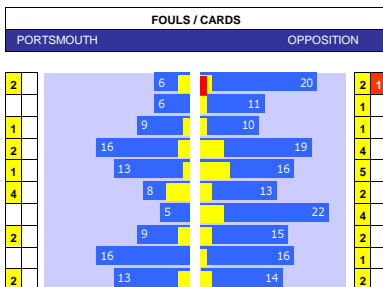

SQUAD STATS - SEASON TO DATE									
ACCRINGTON					PORTSMOUTH				
P	PLAYER	APP	S	GLS	P	PLAYER	APP	S	GLS
M	Liam Coyle	27	1	1	M	Owen Dale	30	2	1
M	Ethan Hamilton	23	2	3	M	Marlon Pack	24	0	2
M	Seamus Conneely	17	5	0	M	Dane Scariett	18	12	4
M	Joe Pritchard	16	2	2	M	Joe Morrell	16	6	1
M	Rosarie Longelo	13	10	2	M	Ryan Tunnicliffe	16	5	1
M	Dan Martin	6	7	0	M	Ronan Curtis	13	12	2
F	Shaun Whalley	28	3	1	F	Colby Bishop	33	1	15
F	Sean McConville	27	2	4	F	Recco Hackett-Fairchild	7	19	2
F	Mitch Clark	26	2	0	F	Joe Pigott	5	21	2
F	Tommy Leigh	23	7	6	F	Paddy Lane	2	4	0
F	Aaron Pressley	9	0	3	F	Koby Mtooh	0	0	0