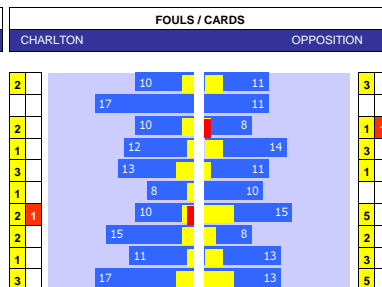

SQUAD STATS - SEASON TO DATE

MORECAMBE				CHARLTON					
P	PLAYER	APP	S	GLS	P	PLAYER	APP	S	GLS
M	Liam Gibson	33	0	0	M	George Dobson	33	1	1
M	Jensen Weir	32	0	8	M	Scott Fraser	31	0	5
M	Liam Shaw	28	0	2	M	Sean Clare	28	4	1
M	Adam Mayor	13	13	3	M	Steven Sessegnon	20	3	0
M	Jake Taylor	11	7	0	M	Corey Taylor	17	10	6
M	Caleb Watts	9	10	2	M	Charlie Kirk	14	7	3
F	Cole Stockton	22	7	4	F	Jesurun Rak-Sakyi	29	2	9
F	Kieran Phillips	17	3	7	F	Jayden Stockley	20	4	2
F	Arthur Gnahoua	9	11	1	F	Jack Payne	9	21	2
F	Jonathan Obika	3	3	0	F	Miles Leaburn	8	16	6
F	Courtney Duffus	0	1	0	F	Macaley Bonne	6	3	0