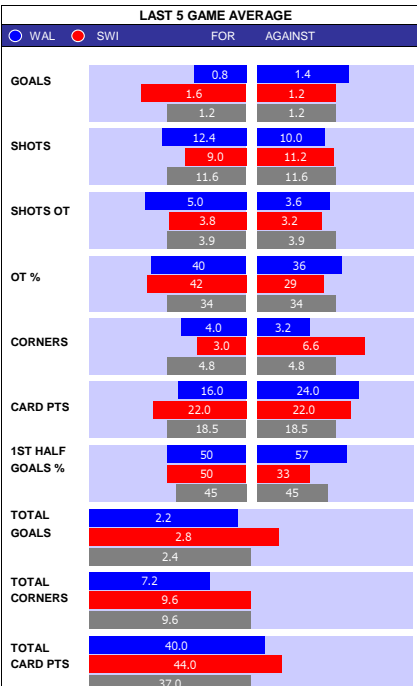

ENGLISH LEAGUE TWO 11/03/23				
P	TEAM	PL	GD	PTS
1	Leyton Orient	35	24	72
2	Carlisle	35	23	64
3	Stevenage	34	18	63
4	Northampton	35	15	60
5	Stockport	36	18	59
6	Bradford	35	13	59
7	Salford	36	13	56
8	Mansfield	33	11	55
9	Sutton	36	1	55
10	Barrow	36	-3	52
11	Doncaster	35	-8	50
12	Swindon	34	7	49
13	Tranmere	36	0	48
14	Walsall	34	4	44
15	AFC Wimbledon	35	-4	42
16	Grimsby	33	-5	42
17	Crewe	34	-10	42
18	Newport County	35	-7	39
19	Gillingham	35	-14	38
20	Colchester	36	-12	35
21	Harrogate	36	-13	35
22	Hartlepool	36	-26	30
23	Crawley Town	34	-21	29
24	Rochdale	36	-24	25

HEAD TO HEAD									
DIV	DATE	H / A	G	S	O	C	Y	R	
EL2	26-12-22	Swindon	1	13	3	4	1	0	
		Walsall	2	11	2	6	1	0	
EL2	07-05-22	Walsall	0	15	2	7	2	0	
		Swindon	3	12	5	5	2	0	
EL2	07-05-22	Walsall	0	15	2	7	2	0	
		Swindon	3	12	5	5	2	0	
EL2	22-02-22	Swindon	5	20	11	3	0	0	
		Walsall	0	10	3	3	2	0	
EL2	22-02-22	Swindon	5	20	11	3	0	0	
		Walsall	0	10	3	3	2	0	
PER GAME AVGE :			3.8	27.6	9.4	9.2	2.8	0.0	

WALSALL 10 MATCH FORM									
SS	DATE	CMP	VEN	OPPOSITION	T	N	R	SCORE	
22/23	1103	LGE2	A	Stevenage	3	3	L	3	1
22/23	0703	LGE2	H	Bradford	5	6	D	0	0
22/23	0403	LGE2	H	Barrow	11	10	L	0	1
22/23	2502	LGE2	A	Hartlepool	22	22	D	3	3
22/23	2102	LGE2	H	Crewe	17	17	D	0	0
22/23	1802	LGE2	H	Newport County	18	18	D	1	1
22/23	1402	LGE2	A	Colchester	16	20	D	0	0
22/23	1102	LGE2	H	Leyton Orient	1	1	D	1	1
22/23	0402	LGE2	A	Northampton	4	4	D	0	0
22/23	3101	LGE2	A	Salford	5	7	L	1	0

SQUAD STATS - SEASON TO DATE									
WALSALL					SWINDON				
P	PLAYER	APP	S	GLS	P	PLAYER	APP	S	GLS
G	Owen Evans	33	0	0	G	Solomon Brynn	33	0	0
G	Adam Przybek	0	0	0	G	Lewis Ward	0	0	0
D	Donervon Daniels	32	0	1	D	Frazer Blake-Tracy	28	0	1
D	Emmanuel Monthe	31	0	1	D	Tom Clayton	20	2	0
D	Hayden White	28	2	2	D	Ellis Iandolo	17	6	1
D	Peter Clarke	11	3	0	D	Angus MacDonald	16	0	0
D	Joe Low	4	2	1	D	Ciaran Brennan	14	3	0
D	Oisín McEntee	2	1	0	D	Marcel Laviniar	8	4	2