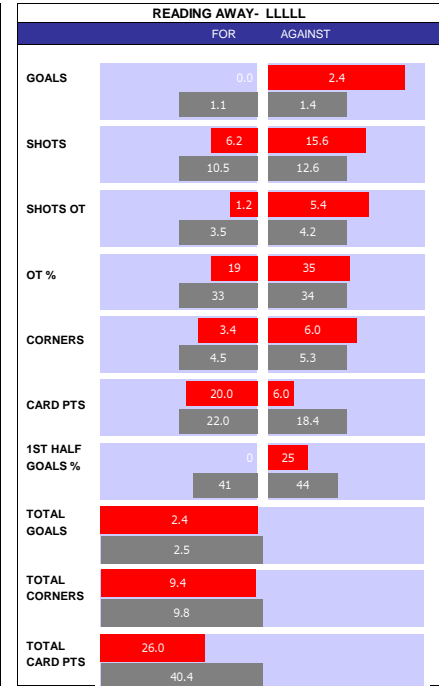

ENGLISH CHAMPIONSHIP				
P	TEAM	PL	GD	PTS
1	Burnley	36	43	80
2	Sheffield United	36	24	67
3	Middlesbrough	36	23	63
4	Luton	36	10	60
5	Blackburn	36	0	58
6	Millwall	36	8	57
7	Norwich	36	11	55
8	West Brom	36	8	54
9	Coventry	36	7	53
10	Sunderland	36	8	52
11	Watford	36	2	51
12	Preston	36	-6	50
13	Bristol City	36	2	48
14	Stoke	36	3	46
15	Hull	36	-8	46
16	Reading	36	-17	44
17	Swansea	36	-7	43
18	Birmingham	36	-6	42
19	QPR	36	-15	42
20	Rotherham	36	-9	40
21	Cardiff	36	-13	38
22	Blackpool	36	-20	32
23	Huddersfield	36	-22	32
24	Wigan	36	-26	32

HEAD TO HEAD									
DIV	DATE	H / A	G	S	O	C	Y	R	
ECH	17-08-22	Reading	3	12	7	7	5	0	
		Blackburn	0	8	1	3	2	0	
ECH	19-03-22	Reading	1	8	6	3	1	0	
		Blackburn	0	16	5	4	2	0	
ECH	19-03-22	Reading	1	8	6	3	1	0	
		Blackburn	0	16	5	4	2	0	
ECH	23-10-21	Blackburn	2	12	5	2	4	0	
		Reading	0	12	2	2	2	0	
ECH	23-10-21	Blackburn	2	12	5	2	4	0	
		Reading	0	12	2	2	2	0	
PER GAME AVGE :			1.8	23.2	8.8	6.4	5.0	0.0	

BLACKBURN 10 MATCH FORM									
SS	DATE	CMP	VEN	OPPOSITION	T	N	R	SCORE	
22/23	1003	CH	A	Stoke	16	14	L	3	2
22/23	0403	CH	H	Sheffield United	2	2	W	1	0
22/23	2502	CH	A	QPR	18	19	W	1	3
22/23	2102	CH	H	Blackpool	23	22	W	1	0
22/23	1802	CH	H	Swansea	12	17	W	1	0
22/23	1502	CH	A	West Brom	10	8	D	1	1
22/23	1102	CH	A	Watford	5	11	D	1	1
22/23	0602	CH	H	Wigan	24	24	D	0	0
22/23	2101	CH	A	Bristol City	17	13	D	1	1
22/23	1401	CH	A	Rotherham	21	20	L	4	0

SQUAD STATS - SEASON TO DATE			
	BLACKBURN	READING	
P	PLAYER	APP	GLS
G	Thomas Kaminski	28	0
G	Aynsley Pears	7	0
D	Harry Pickering	29	1
D	Dominic Hyam	25	1
D	Daniel Ayala	23	1
D	Scott Wharton	17	3
D	Callum Brittain	14	4
D	Hayden Carter	13	6
P	Joe Lumley	31	0
G	Dean Bouzanis	4	1
D	Thomas Holmes	28	1
D	Amadou Salif Mbengue	14	5
D	Mahamadou-Naby Sarr	12	1
D	Scott Dann	4	5
D	Nelson Abbey	0	3
D	John Clarke	0	3