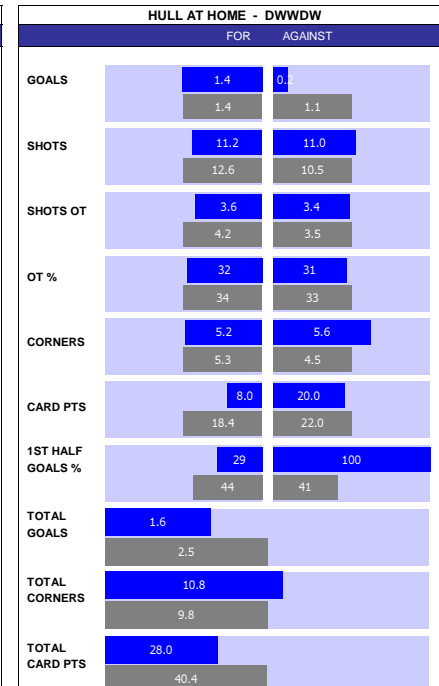

HEAD TO HEAD									
DIV	DATE	H / A	G	S	O	C	Y	R	
ECH	16-08-22	Burnley	1	15	5	6	1	0	
		Hull	1	4	3	2	3	0	
EPL	25-02-17	Hull	1	15	1	6	1	0	
		Burnley	1	10	3	3	1	1	
EPL	10-09-16	Burnley	1	13	2	5	2	0	
		Hull	1	11	3	9	0	0	
ECH	06-02-16	Burnley	1	14	4	8	1	0	
		Hull	0	11	3	6	1	0	
ECH	26-12-15	Hull	3	17	6	8	0	0	
		Burnley	0	8	2	2	0	0	
PER GAME AVGE :			2.0	23.6	6.4	11.0	2.0	0.2