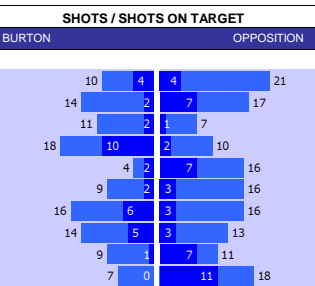

BURTON 10 MATCH FORM									
SS	DATE	CMP	VEN	OPPOSITION	T	N	R	SCORE	
22/23	1103	LGE1	H	Wycombe	7	7	W	2	1
22/23	0403	LGE1	A	Ipswich	3	3	L	4	0
22/23	2502	LGE1	H	Accrington	21	20	D	0	0
22/23	1802	LGE1	A	Bristol Rvs	14	13	W	1	2
22/23	1402	LGE1	A	Portsmouth	11	10	L	1	0
22/23	1102	LGE1	H	Exeter	11	11	W	1	0
22/23	0402	LGE1	A	Fleetwood Town	17	15	W	2	3
22/23	2801	LGE1	H	Oxford	12	19	W	2	0
22/23	1401	LGE1	H	Shrewsbury	17	8	L	0	4
22/23	0101	LGE1	A	Morecambe	24	21	L	5	0

SQUAD STATS - SEASON TO DATE									
BURTON					PETERBORO				
P PLAYER	APP	S	GLS		P PLAYER	APP	S	GLS	
G Ben Garratt	21	0	0		G Lucas Bergstrom	21	0	0	
G Craig MacGillivray	7	0	0		G Will Norris	10	0	0	
D Sam Hughes	29	0	2		D Frankie Kent	29	1	2	
D Cameron Borthwick-Jacks	21	1	0		D Ronnie Edwards	29	0	0	
D Adrian Mariappa	8	0	1		D Nathan Thompson	18	7	1	
D Corrie Ndaba	7	0	0		D Dan Butler	15	5	0	
D Jasper Moon	7	0	0		D Josh Knight	13	9	1	
D Calum Butcher	6	5	0		D Nathanael Ogbeta	6	3	0	

PETERBORO 10 MATCH FORM									
SS	DATE	CMP	VEN	OPPOSITION	T	N	R	SCORE	
22/23	1103	LGE1	H	Cheltenham	17	17	L	0	3
22/23	0703	LGE1	A	Shrewsbury	8	8	W	2	1
22/23	0403	LGE1	A	Sheffield Weds	1	1	L	1	0
22/23	2802	LGE1	H	Charlton	14	16	D	0	0
22/23	2502	LGE1	H	Plymouth	2	2	W	5	2
22/23	1802	LGE1	A	Morecambe	21	21	W	0	3
22/23	1402	LGE1	A	Fleetwood Town	17	15	L	1	0
22/23	1102	LGE1	H	Bolton	5	6	L	0	5
22/23	0402	LGE1	A	Forest Green	24	24	W	0	2
22/23	2801	LGE1	H	Portsmouth	10	10	W	2	1