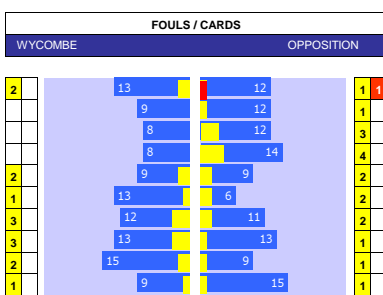

SQUAD STATS - SEASON TO DATE									
BRISTOL RVS					WYCOMBE				
P	PLAYER	APP	S	GLS	P	PLAYER	APP	S	GLS
G	James Belshaw	29	0	0	G	Max Stryjek	30	0	0
G	Ellery Balcombe	5	0	0	G	Tyla Dickinson	4	0	0
D	Lewis Gordon	25	2	0	D	Jack Grimmer	26	4	0
D	Luca Hoole	20	7	1	D	Joe Jacobson	21	1	1
D	Bobby Thomas	19	0	3	D	Alfie Mawson	19	1	0
D	James Connolly	18	3	1	D	Jason McCarthy	18	8	1
D	Lewis Gibson	16	3	0	D	Ryan Tafazolli	16	0	1
D	James Gibbons	15	8	0	D	Christian Forino Joseph	15	4	3
M	Anthony Evans	28	4	4	M	Lewis Wing	30	2	8
M	Sam Finley	25	3	0	M	Garath McCleary	26	4	6
M	Paul Coutts	17	5	0	M	Anis Mehmeti	26	1	9
M	Jordan Rossiter	14	3	0	M	Jordan Obita	25	3	0
M	Harry Anderson	11	11	0	M	Josh Scowen	23	0	2
M	Luke McCormick	9	10	0	M	David Wheeler	22	4	4
F	Aaron Collins	34	0	15	F	Sam Vokes	24	5	6
F	Josh Coburn	17	6	9	F	Ali Ibrahim Al-Hamadi	1	8	0
F	Scott Sinclair	15	5	4	F	D'Mani Mellor	1	8	0
F	Ryan Loft	13	11	4	F	Sullay Kaiikai	1	6	0
F	John Marquis	12	12	5	F	Tjaj De Barr	0	9	0

WYCOMBE 10 MATCH FORM									
SS	DATE	CMP	VEN	OPPOSITION	T	N	R	SCORE	
22/23	1103	LGE1	A	Burton	19	18	L	2	1
22/23	0703	LGE1	H	Fleetwood Town	14	15	W	2	0
22/23	0403	LGE1	H	Exeter	12	11	D	1	1
22/23	2502	LGE1	A	Shrewsbury	8	8	L	2	0
22/23	1802	LGE1	H	Bolton	3	6	W	1	0
22/23	1402	LGE1	A	Accrington	22	20	W	0	2
22/23	1102	LGE1	H	Derby	4	5	W	3	2
22/23	0402	LGE1	A	Port Vale	13	14	W	0	3
22/23	2401	LGE1	H	Oxford	10	19	W	2	0
22/23	1401	LGE1	H	Sheffield Weds	2	1	L	0	1