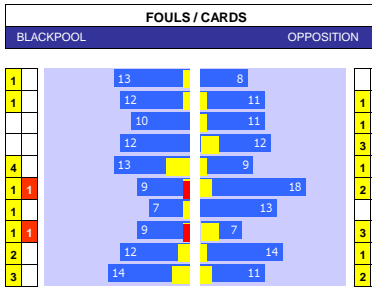

BLACKPOOL 10 MATCH FORM									
SS	DATE	CMP	VEN	OPPOSITION	T	N	R	SCORE	
22/23	1103	CH	A	Bristol City	14	13	L	2	0
22/23	0403	CH	H	Burnley	1	1	D	0	0
22/23	2502	CH	A	Reading	16	16	L	3	1
22/23	2102	CH	A	Blackburn	8	5	L	1	0
22/23	1802	CH	H	Stoke	19	14	W	1	0
22/23	1502	CH	A	Swansea	16	17	L	2	1
22/23	1102	CH	H	Rotherham	20	20	D	0	0
22/23	0702	CH	H	Huddersfield	22	23	D	2	2
22/23	0402	CH	A	Middlesbrough	3	3	L	3	0
22/23	1401	CH	A	Watford	4	11	L	2	0

SQUAD STATS - SEASON TO DATE									
BLACKPOOL					QPR				
P	PLAYER	APP	S	GLS	P	PLAYER	APP	S	GLS
G	Chris Maxwell	22	0	0	G	Timothy Dieng	35	0	1
G	Daniel Grimshaw	13	0	0	G	Jordan Archer	0	0	0
D	Marvin Ekpiteta	24	0	1	D	Kenneth Paal	32	0	1
D	Dominic Thompson	19	5	0	D	Jimmy Dunne	27	2	2
D	Jordan Thorniley	18	4	0	D	Ethan Laird	26	0	1
D	James Husband	17	3	0	D	Rob Dickie	22	5	0
D	Rhys Williams	13	4	0	D	Jake Clarke-Salter	12	2	0
D	Jordan Gabriel	8	5	0	D	Leon Balogun	11	1	1

QPR 10 MATCH FORM									
SS	DATE	CMP	VEN	OPPOSITION	T	N	R	SCORE	
22/23	1103	CH	H	Watford	10	11	W	1	0
22/23	0403	CH	A	Rotherham	20	20	L	3	1
22/23	2502	CH	H	Blackburn	4	5	L	1	3
22/23	1802	CH	A	Middlesbrough	3	3	L	3	1
22/23	1402	CH	H	Sunderland	7	10	L	0	3
22/23	1102	CH	H	Millwall	8	6	L	1	2
22/23	0402	CH	A	Huddersfield	22	23	D	1	1
22/23	2801	CH	A	Hull	16	15	L	3	0
22/23	2101	CH	H	Swansea	11	17	D	1	1
22/23	1401	CH	A	Reading	13	16	D	2	2