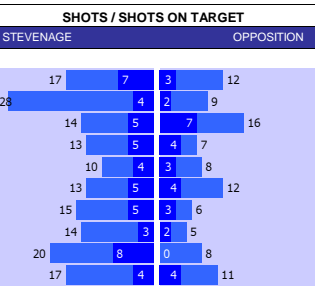

STEVENAGE 10 MATCH FORM									
SS	DATE	CMP	VEN	OPPOSITION	T	N	R	SCORE	
22/23	1103	LGE2	H	Walsall	14	14	W	3	1
22/23	0403	LGE2	A	Rochdale	24	24	L	2	0
22/23	2802	LGE2	A	AFC Wimbledon	15	15	W	2	3
22/23	2502	LGE2	H	Tranmere	15	13	L	0	1
22/23	1802	LGE2	A	Stockport	7	5	L	2	0
22/23	1402	LGE2	A	Newport County	18	18	D	2	2
22/23	1102	LGE2	H	Bradford	9	6	L	2	3
22/23	0402	LGE2	A	Sutton	12	9	D	0	0
22/23	2101	LGE2	H	Leyton Orient	1	1	W	3	0
22/23	1401	LGE2	A	Harrogate	19	21	D	1	1

SQUAD STATS - SEASON TO DATE									
STEVENAGE					CREWE				
P	PLAYER	APP	S	GLS	P	PLAYER	APP	S	GLS
G	Taye Ashby-Hammond	26	0	0	G	Arthur Okonkwo	23	0	0
G	Toby Savin	4	0	0	G	Dave Richards	7	0	0
D	Carl Piergianni	32	1	7	D	Luke Offord	28	0	0
D	Dan Sweeney	32	0	4	D	Rod McDonald	25	1	1
D	Alex Gilbey	26	0	2	D	Kelvin Mellor	24	0	2
D	Terence VanCuten	24	0	0	D	Michael Williams	14	1	0
D	Luther Wildin	22	4	0	D	Connor O'Riordan	8	1	1
D	Max Clark	20	5	1	D	Billy Sass-Davies	5	6	0

CREWE 10 MATCH FORM									
SS	DATE	CMP	VEN	OPPOSITION	T	N	R	SCORE	
22/23	1003	LGE2	H	Salford	7	7	W	4	3
22/23	0403	LGE2	A	Sutton	9	9	D	1	1
22/23	2502	LGE2	H	Rochdale	24	24	D	1	1
22/23	2102	LGE2	A	Walsall	14	14	D	0	0
22/23	1802	LGE2	A	Harrogate	20	21	D	2	2
22/23	1402	LGE2	H	Hartlepool	22	22	W	2	0
22/23	1102	LGE2	A	Crawley Town	21	23	D	2	2
22/23	0702	LGE2	H	Leyton Orient	1	1	L	0	2
22/23	0402	LGE2	H	Grimsby	17	16	L	0	3
22/23	3101	LGE2	H	Stockport	12	5	D	1	1