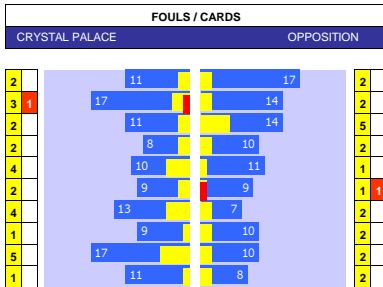

SQUAD STATS - SEASON TO DATE									
BRIGHTON					CRYSTAL PALACE				
P	PLAYER	APP	S	GLS	P	PLAYER	APP	S	GLS
F	Leandro Trossard	16	0	7	F	Wilfried Zaha	20	0	6
F	Danny Welbeck	13	4	2	F	Odsone Edouard	12	10	3
F	Evan Ferguson	4	4	3	F	Jean-Philippe Mateta	6	15	1
F	Deniz Undav	2	9	0	F	John-Kymani Gordon	0	0	0
F	Neal Maupay	0	0	0	F	Adler Nascimento	0	0	0