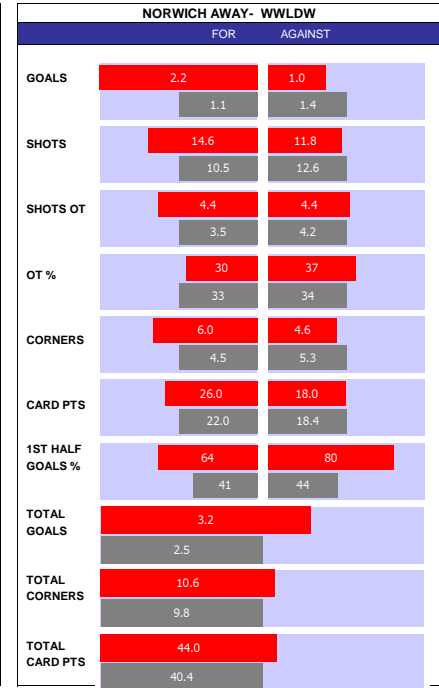

HEAD TO HEAD									
DIV	DATE	H / A	G	S	O	C	Y	R	
ECH	16-08-22	Norwich	2	22	9	8	1	0	
		Huddersfield	1	11	5	1	0	1	
ECH	05-04-17	Huddersfield	3	17	9	5	1	0	
		Norwich	0	5	2	3	3	0	
ECH	16-12-16	Norwich	1	17	5	8	2	0	
		Huddersfield	2	10	4	3	2	0	
ECH	17-03-15	Huddersfield	2	7	4	5	1	1	
		Norwich	2	12	2	3	3	0	
ECH	13-12-14	Norwich	5	26	9	6	0	0	
		Huddersfield	0	9	3	6	0	1	
PER GAME AVGE :			3.6	27.2	10.4	9.6	2.6	0.6