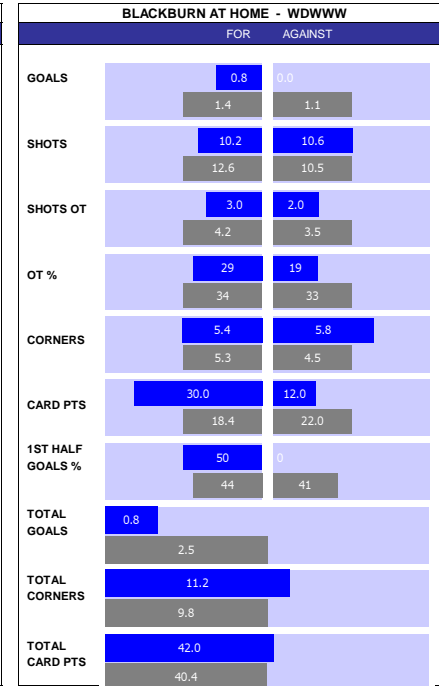

ENGLISH CHAMPIONSHIP				
P	TEAM	PL	GD	PTS
1	Burnley	36	43	80
2	Sheffield United	36	24	67
3	Middlesbrough	36	23	63
4	Luton	36	10	60
5	Blackburn	36	0	58
6	Millwall	36	8	57
7	Norwich	36	11	55
8	West Brom	36	8	54
9	Coventry	36	7	53
10	Sunderland	36	8	52
11	Watford	36	2	51
12	Preston	36	-6	50
13	Bristol City	36	2	48
14	Stoke	36	3	46
15	Hull	36	-8	46
16	Reading	36	-17	44
17	Swansea	36	-7	43
18	Birmingham	36	-6	42
19	QPR	36	-15	42
20	Rotherham	36	-9	40
21	Cardiff	36	-13	38
22	Blackpool	36	-20	32
23	Huddersfield	36	-22	32
24	Wigan	36	-26	32

HEAD TO HEAD									
DIV	DATE	H / A	G	S	O	C	Y	R	
ECH	17-08-22	Reading	3	12	7	7	5	0	
		Blackburn	0	8	1	3	2	0	
ECH	19-03-22	Reading	1	8	6	3	1	0	
		Blackburn	0	16	5	4	2	0	
ECH	19-03-22	Reading	1	8	6	3	1	0	
		Blackburn	0	16	5	4	2	0	
ECH	23-10-21	Blackburn	2	12	5	2	4	0	
		Reading	0	12	2	2	2	0	
ECH	23-10-21	Blackburn	2	12	5	2	4	0	
		Reading	0	12	2	2	2	0	
PER GAME AVGE :			1.8	23.2	8.8	6.4	5.0	0.0	

BLACKBURN 10 MATCH FORM									
SS	DATE	CMP	VEN	OPPOSITION	T	N	R	SCORE	
22/23	1003	CH	A	Stoke	16	14	L	3	2
22/23	0403	CH	H	Sheffield United	2	2	W	1	0
22/23	2502	CH	A	QPR	18	19	W	1	3
22/23	2102	CH	H	Blackpool	23	22	W	1	0
22/23	1802	CH	H	Swansea	12	17	W	1	0
22/23	1502	CH	A	West Brom	10	8	D	1	1
22/23	1102	CH	A	Watford	5	11	D	1	1
22/23	0602	CH	H	Wigan	24	24	D	0	0
22/23	2101	CH	A	Bristol City	17	13	D	1	1
22/23	1401	CH	A	Rotherham	21	20	L	4	0

SQUAD STATS - SEASON TO DATE			
	BLACKBURN	READING	
P	PLAYER	APP	GLS
G	Thomas Kaminski	28	0
G	Aynsley Pears	7	0
D	Harry Pickering	29	1
D	Dominic Hyam	25	1
D	Daniel Ayala	23	1
D	Scott Wharton	17	3
D	Callum Brittain	14	4
D	Hayden Carter	13	6
P	Joe Lumley	31	0
G	Dean Bouzanis	4	1
D	Thomas Holmes	28	1
D	Amadou Salif Mbengue	14	5
D	Mahamadou-Naby Sarr	12	1
D	Scott Dann	4	5
D	Nelson Abbey	0	3
D	John Clarke	0	3