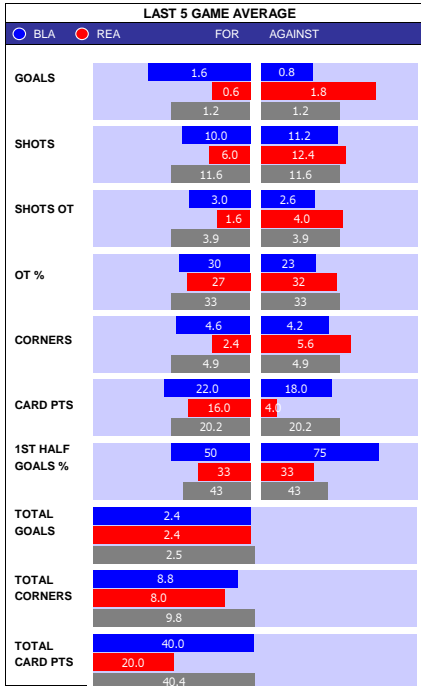

ENGLISH CHAMPIONSHIP				
P	TEAM	PL	GD	PTS
1	Burnley	36	43	80
2	Sheffield United	36	24	67
3	Middlesbrough	36	23	63
4	Luton	36	10	60
5	Blackburn	36	0	58
6	Millwall	36	8	57
7	Norwich	36	11	55
8	West Brom	36	8	54
9	Coventry	36	7	53
10	Sunderland	36	8	52
11	Watford	36	2	51
12	Preston	36	-6	50
13	Bristol City	36	2	48
14	Stoke	36	3	46
15	Hull	36	-8	46
16	Reading	36	-17	44
17	Swansea	36	-7	43
18	Birmingham	36	-6	42
19	QPR	36	-15	42
20	Rotherham	36	-9	40
21	Cardiff	36	-13	38
22	Blackpool	36	-20	32
23	Huddersfield	36	-22	32
24	Wigan	36	-26	32

HEAD TO HEAD									
DIV	DATE	H / A	G	S	O	C	Y	R	
ECH	17-08-22	Reading	3	12	7	7	5	0	
		Blackburn	0	8	1	3	2	0	
ECH	19-03-22	Reading	1	8	6	3	1	0	
		Blackburn	0	16	5	4	2	0	
ECH	19-03-22	Reading	1	8	6	3	1	0	
		Blackburn	0	16	5	4	2	0	
ECH	23-10-21	Blackburn	2	12	5	2	4	0	
		Reading	0	12	2	2	2	0	
ECH	23-10-21	Blackburn	2	12	5	2	4	0	
		Reading	0	12	2	2	2	0	
PER GAME AVGE :			1.8	23.2	8.8	6.4	5.0	0.0	

BLACKBURN 10 MATCH FORM									
SS	DATE	CMP	VEN	OPPOSITION	T	N	R	SCORE	
22/23	1003	CH	A	Stoke	16	14	L	3	2
22/23	0403	CH	H	Sheffield United	2	2	W	1	0
22/23	2502	CH	A	QPR	18	19	W	1	3
22/23	2102	CH	H	Blackpool	23	22	W	1	0
22/23	1802	CH	H	Swansea	12	17	W	1	0
22/23	1502	CH	A	West Brom	10	8	D	1	1
22/23	1102	CH	A	Watford	5	11	D	1	1
22/23	0602	CH	H	Wigan	24	24	D	0	0
22/23	2101	CH	A	Bristol City	17	13	D	1	1
22/23	1401	CH	A	Rotherham	21	20	L	4	0

SQUAD STATS - SEASON TO DATE			
	BLACKBURN	READING	
P	PLAYER	APP	GLS
G	Thomas Kaminski	28	0
G	Aynsley Pears	7	0
D	Harry Pickering	29	1
D	Dominic Hyam	25	1
D	Daniel Ayala	23	1
D	Scott Wharton	17	3
D	Callum Brittain	14	4
D	Hayden Carter	13	6
P	Joe Lumley	31	0
G	Dean Bouzanis	4	1
D	Thomas Holmes	28	1
D	Amadou Salif Mbengue	14	5
D	Mahamadou-Naby Sarr	12	1
D	Scott Dann	4	5
D	Nelson Abbey	0	3
D	John Clarke	0	3