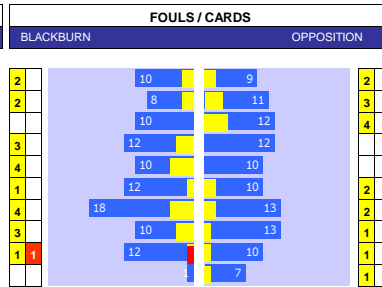

BLACKBURN 10 MATCH FORM									
SS	DATE	CMP	VEN	OPPOSITION	T	N	R	SCORE	
22/23	1003	CH	A	Stoke	16	14	L	3	2
22/23	0403	CH	H	Sheffield United	2	2	W	1	0
22/23	2502	CH	A	QPR	18	19	W	1	3
22/23	2102	CH	H	Blackpool	23	22	W	1	0
22/23	1802	CH	H	Swansea	12	17	W	1	0
22/23	1502	CH	A	West Brom	10	8	D	1	1
22/23	1102	CH	A	Watford	5	11	D	1	1
22/23	0602	CH	H	Wigan	24	24	D	0	0
22/23	2101	CH	A	Bristol City	17	13	D	1	1
22/23	1401	CH	A	Rotherham	21	20	L	4	0

SQUAD STATS - SEASON TO DATE			
	BLACKBURN	READING	
P	PLAYER	APP	GLS
G	Thomas Kaminski	28	0
G	Aynsley Pears	7	0
D	Harry Pickering	29	1
D	Dominic Hyam	25	1
D	Daniel Ayala	23	1
D	Scott Wharton	17	3
D	Callum Brittain	14	4
D	Hayden Carter	13	6
P	Joe Lumley	31	0
G	Dean Bouzanis	4	1
D	Thomas Holmes	28	1
D	Amadou Salif Mbengue	14	5
D	Mahamadou-Naby Sarr	12	1
D	Scott Dann	4	5
D	Nelson Abbey	0	3
D	John Clarke	0	3

READING 10 MATCH FORM									
SS	DATE	CMP	VEN	OPPOSITION	T	N	R	SCORE	
22/23	1103	CH	H	Millwall	7	6	L	0	1
22/23	0703	CH	H	Sheffield United	2	2	L	0	1
22/23	0403	CH	A	Middlesbrough	3	3	L	5	0
22/23	2502	CH	H	Blackpool	23	22	W	3	1
22/23	1702	CH	A	Cardiff	21	21	L	1	0
22/23	1402	CH	H	Rotherham	20	20	W	2	1
22/23	1102	CH	A	Sunderland	9	10	L	1	0
22/23	0402	CH	H	Watford	6	11	D	2	2
22/23	2101	CH	A	Stoke	20	14	L	4	0
22/23	1401	CH	H	QPR	12	19	D	2	2