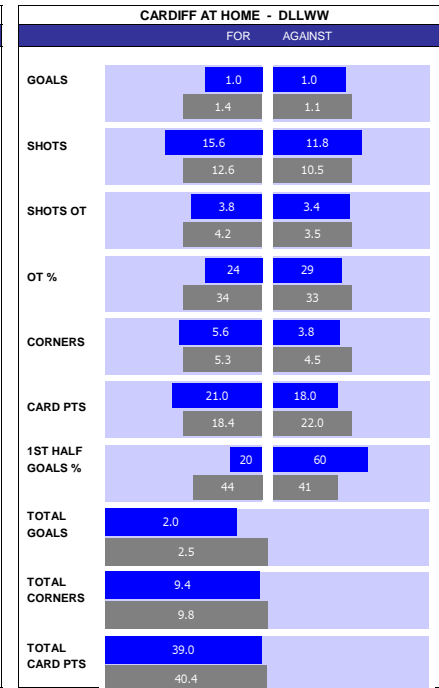

HEAD TO HEAD									
DIV	DATE	H / A	G	S	O	C	Y	R	
ECH	17-08-22	West Brom	0	13	5	9	3	0	
		Cardiff	0	7	0	2	3	0	
ECH	02-01-22	West Brom	1	13	3	5	2	2	
		Cardiff	1	6	1	1	2	1	
ECH	02-01-22	West Brom	1	13	3	5	2	2	
		Cardiff	1	6	1	1	2	1	
ECH	28-09-21	Cardiff	0	6	0	4	1	0	
		West Brom	4	11	6	6	1	0	
ECH	28-09-21	Cardiff	0	6	0	4	1	0	
		West Brom	4	11	6	6	1	0	
PER GAME AVGE :			2.4	18.4	5.0	8.6	3.6	1.2