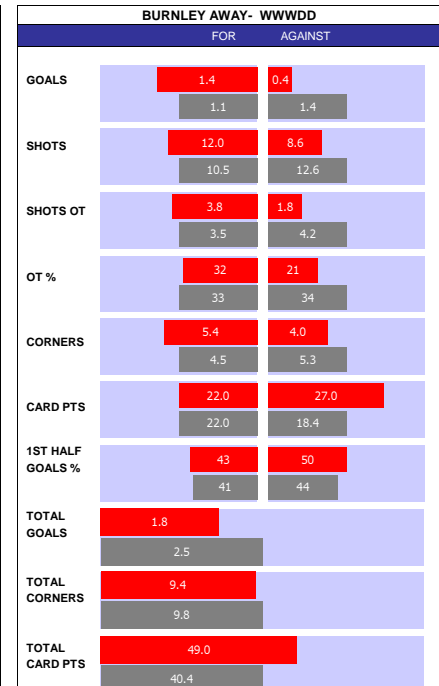

HEAD TO HEAD									
DIV	DATE	H / A	G	S	O	C	Y	R	
ECH	16-08-22	Burnley	1	15	5	6	1	0	
		Hull	1	4	3	2	3	0	
EPL	25-02-17	Hull	1	15	1	6	1	0	
		Burnley	1	10	3	3	1	1	
EPL	10-09-16	Burnley	1	13	2	5	2	0	
		Hull	1	11	3	9	0	0	
ECH	06-02-16	Burnley	1	14	4	8	1	0	
		Hull	0	11	3	6	1	0	
ECH	26-12-15	Hull	3	17	6	8	0	0	
		Burnley	0	8	2	2	0	0	
PER GAME AVGE :			2.0	23.6	6.4	11.0	2.0	0.2