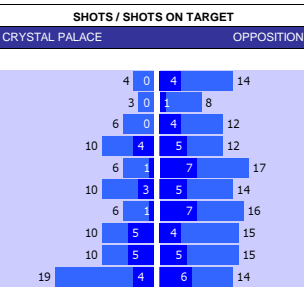

SQUAD STATS - SEASON TO DATE									
BRIGHTON					CRYSTAL PALACE				
P	PLAYER	APP	S	GLS	P	PLAYER	APP	S	GLS
F	Leandro Trossard	16	0	7	F	Wilfried Zaha	20	0	6
F	Danny Welbeck	13	4	2	F	Odsone Edouard	12	10	3
F	Evan Ferguson	4	4	3	F	Jean-Philippe Mateta	6	15	1
F	Deniz Undav	2	9	0	F	John-Kymani Gordon	0	0	0
F	Neal Maupay	0	0	0	F	Adler Nascimento	0	0	0