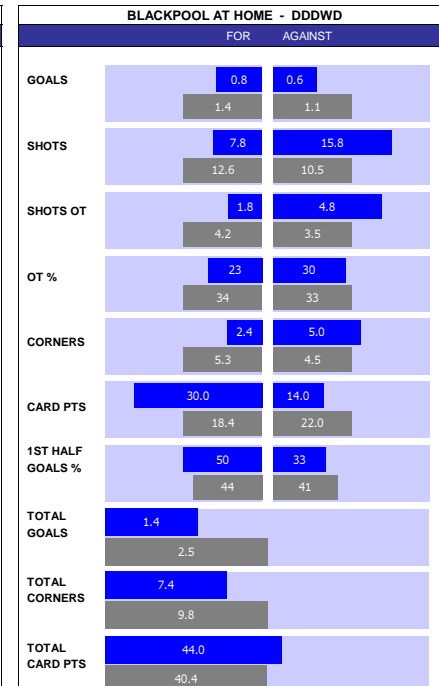

ENGLISH CHAMPIONSHIP 12/03/23				
P	TEAM	PL	GD	PTS
1	Burnley	36	43	80
2	Sheffield United	36	24	67
3	Middlesbrough	36	23	63
4	Luton	36	10	60
5	Blackburn	36	0	58
6	Millwall	36	8	57
7	Norwich	36	11	55
8	West Brom	36	8	54
9	Coventry	36	7	53
10	Sunderland	36	8	52
11	Watford	36	2	51
12	Preston	36	-6	50
13	Bristol City	36	2	48
14	Stoke	36	3	46
15	Hull	36	-8	46
16	Reading	36	-17	44
17	Swansea	36	-7	43
18	Birmingham	36	-6	42
19	QPR	36	-15	42
20	Rotherham	36	-9	40
21	Cardiff	36	-13	38
22	Blackpool	36	-20	32
23	Huddersfield	36	-22	32
24	Wigan	36	-26	32

HEAD TO HEAD										
DIV	DATE	H / A	G	S	O	C	Y	R		
ECH	16-08-22	QPR	0	12	6	2	1	0		
		Blackpool	1	14	4	2	2	0		
ECH	23-02-22	QPR	2	8	5	3	3	1		
		Blackpool	1	7	2	1	2	0		
ECH	23-02-22	QPR	2	8	5	3	3	1		
		Blackpool	1	7	2	1	2	0		
ECH	06-11-21	Blackpool	1	10	1	8	2	0		
		QPR	1	5	1	4	5	0		
ECH	06-11-21	Blackpool	1	10	1	8	2	0		
		QPR	1	5	1	4	5	0		
PER GAME AVGE :			2.2	17.2	5.6	7.2	5.4	0.4		

BLACKPOOL 10 MATCH FORM									
SS	DATE	CMP	VEN	OPPOSITION	T	N	R	SCORE	
22/23	1103	CH	A	Bristol City	14	13	L	2	0
22/23	0403	CH	H	Burnley	1	1	D	0	0
22/23	2502	CH	A	Reading	16	16	L	3	1
22/23	2102	CH	A	Blackburn	8	5	L	1	0
22/23	1802	CH	H	Stoke	19	14	W	1	0
22/23	1502	CH	A	Swansea	16	17	L	2	1
22/23	1102	CH	H	Rotherham	20	20	D	0	0
22/23	0702	CH	H	Huddersfield	22	23	D	2	2
22/23	0402	CH	A	Middlesbrough	3	3	L	3	0
22/23	1401	CH	A	Watford	4	11	L	2	0

SQUAD STATS - SEASON TO DATE									
BLACKPOOL					QPR				
P	PLAYER	APP	S	GLS	P	PLAYER	APP	S	GLS
G	Chris Maxwell	22	0	0	G	Timothy Dieng	35	0	1
G	Daniel Grimshaw	13	0	0	G	Jordan Archer	0	0	0
D	Marvin Ekpiteta	24	0	1	D	Kenneth Paal	32	0	1
D	Dominic Thompson	19	5	0	D	Jimmy Dunne	27	2	2
D	Jordan Thorniley	18	4	0	D	Ethan Laird	26	0	1
D	James Husband	17	3	0	D	Rob Dickie	22	5	0
D	Rhys Williams	13	4	0	D	Jake Clarke-Salter	12	2	0
D	Jordan Gabriel	8	5	0	D	Leon Balogun	11	1	1