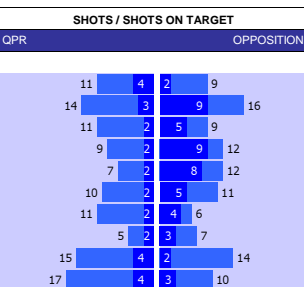

BLACKPOOL					QPR				
F	PLAYER	APP	S	GLS	F	PLAYER	APP	S	GLS
F	Callum Connolly	33	0	1	F	Sam Field	35	0	1
F	Kenny Dougall	26	5	2	F	Tim Iroegbunam	22	4	1
F	Sonny Carey	21	7	3	F	Stefan Johansen	19	3	2
F	Charlie Patino	21	4	2	F	Andre Dozzell	16	14	0
F	M Josh Bowler	13	2	3	F	Tyler Roberts	14	4	3
F	M Christopher Hamilton	10	18	1	F	Luke Amos	5	7	0
F	Jerry Yates	32	2	9	F	Ilias Chair	31	1	5
F	Gary Madine	22	4	4	F	Lyndon Dykes	24	4	6
F	Shayne Lavery	13	13	2	F	Chris Willock	18	5	6
F	Theo Corbeanu	9	8	3	F	Jamal Lowe	8	1	3
F	Callum Wright	5	5	0	F	Albert Adomah	6	21	1