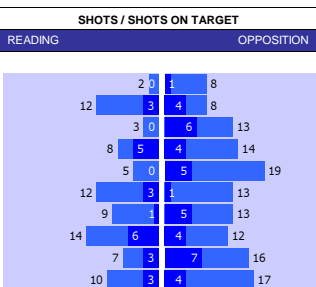

BLACKBURN	READING	
P	PLAYER	APP	GLS
M	Ben Brereton	31	1
M	Lewis Travis	28	3
M	Tyler Morton	24	8
M	Ryan Hedges	21	11
M	Sammie Szmodics	16	7
M	John Buckley	16	4
F	Sam Gallagher	21	7
F	Jack Vale	6	9
F	George Hirst	2	7
F	Dilan Kumar Markanday	0	1
F	Harry Leonard	0	0
M	Jeff Hendrick	34	0
M	Tom Ince	33	2
M	Andy Yiadom	31	0
M	Tom McIntyre	30	2
M	Junior Hoilett	28	4
M	Mamadou Loum	21	6
F	Andy Carroll	17	6
F	Shane Long	12	13
F	Lucas Joao	11	13
F	Femi Azeez	1	8
F	Kelvin Ehibationham	0	3