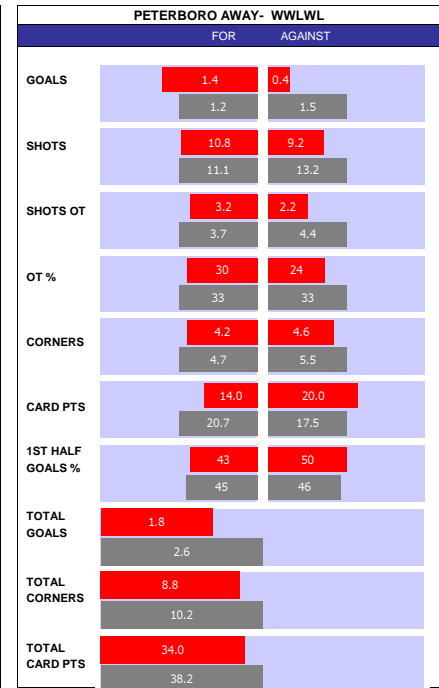

ENGLISH LEAGUE ONE				
P	TEAM	PL	GD	PTS
1	Sheffield Weds	34	39	77
2	Plymouth	36	22	74
3	Ipswich	36	39	72
4	Barnsley	34	26	66
5	Derby	36	24	64
6	Bolton	37	21	63
7	Wycombe	35	14	57
8	Shrewsbury	36	8	55
9	Peterboro	35	10	54
10	Portsmouth	35	5	51
11	Exeter	35	2	46
12	Lincoln	35	-2	45
13	Bristol Rvs	35	-6	45
14	Port Vale	36	-14	44
15	Fleetwood Town	36	-1	43
16	Charlton	35	-1	42
17	Cheltenham	36	-17	40
18	Burton	34	-21	38
19	Oxford	36	-10	36
20	Accrington	34	-23	35
21	Morecambe	36	-22	33
22	Milton Keynes Dons	36	-22	33
23	Cambridge	36	-30	30
24	Forest Green	36	-41	23

HEAD TO HEAD									
DIV	DATE	H / A	G	S	O	C	Y	R	
EL1	08-10-22	Peterboro	1	25	3	8	0	0	
		Burton	1	9	4	2	1	0	
EL1	29-02-20	Burton	1	9	2	4	1	0	
		Peterboro	1	7	3	4	2	0	
EL1	23-11-19	Peterboro	1	9	4	7	1	0	
		Burton	0	11	3	1	2	0	
EL1	04-05-19	Peterboro	3	12	5	6	1	0	
		Burton	1	16	5	7	1	0	
EL1	27-10-18	Burton	1	15	8	8	1	0	
		Peterboro	2	5	2	5	2	0	
PER GAME AVGE :			2.4	23.6	7.8	10.4	2.4	0.0	

BURTON 10 MATCH FORM									
SS	DATE	CMP	VEN	OPPOSITION	T	N	R	SCORE	
22/23	1103	LGE1	H	Wycombe	7	7	W	2	1
22/23	0403	LGE1	A	Ipswich	3	3	L	4	0
22/23	2502	LGE1	H	Accrington	21	20	D	0	0
22/23	1802	LGE1	A	Bristol Rvs	14	13	W	1	2
22/23	1402	LGE1	A	Portsmouth	11	10	L	1	0
22/23	1102	LGE1	H	Exeter	11	11	W	1	0
22/23	0402	LGE1	A	Fleetwood Town	17	15	W	2	3
22/23	2801	LGE1	H	Oxford	12	19	W	2	0
22/23	1401	LGE1	H	Shrewsbury	17	8	L	0	4
22/23	0101	LGE1	A	Morecambe	24	21	L	5	0

SQUAD STATS - SEASON TO DATE									
BURTON					PETERBORO				
P PLAYER	APP	S	GLS		P PLAYER	APP	S	GLS	
G Ben Garratt	21	0	0		G Lucas Bergstrom	21	0	0	
G Craig MacGillivray	7	0	0		G Will Norris	10	0	0	
D Sam Hughes	29	0	2		D Frankie Kent	29	1	2	
D Cameron Borthwick-Jacks	21	1	0		D Ronnie Edwards	29	0	0	
D Adrian Mariappa	8	0	1		D Nathan Thompson	18	7	1	
D Corrie Ndaba	7	0	0		D Dan Butler	15	5	0	
D Jasper Moon	7	0	0		D Josh Knight	13	9	1	
D Calum Butcher	6	5	0		D Nathanael Ogbeta	6	3	0