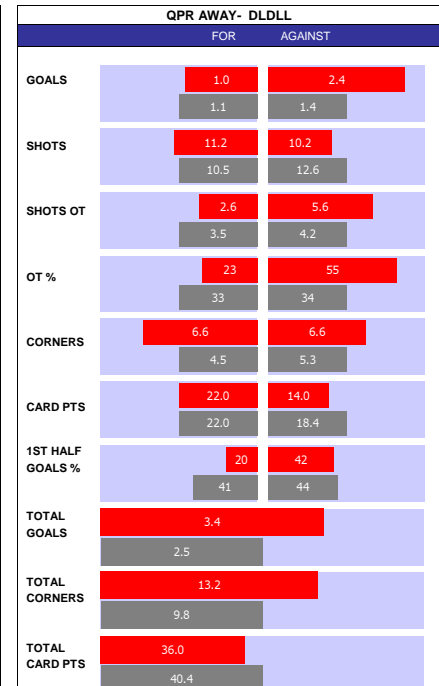

ENGLISH CHAMPIONSHIP 12/03/23				
P	TEAM	PL	GD	PTS
1	Burnley	36	43	80
2	Sheffield United	36	24	67
3	Middlesbrough	36	23	63
4	Luton	36	10	60
5	Blackburn	36	0	58
6	Millwall	36	8	57
7	Norwich	36	11	55
8	West Brom	36	8	54
9	Coventry	36	7	53
10	Sunderland	36	8	52
11	Watford	36	2	51
12	Preston	36	-6	50
13	Bristol City	36	2	48
14	Stoke	36	3	46
15	Hull	36	-8	46
16	Reading	36	-17	44
17	Swansea	36	-7	43
18	Birmingham	36	-6	42
19	QPR	36	-15	42
20	Rotherham	36	-9	40
21	Cardiff	36	-13	38
22	Blackpool	36	-20	32
23	Huddersfield	36	-22	32
24	Wigan	36	-26	32

HEAD TO HEAD										
DIV	DATE	H / A	G	S	O	C	Y	R		
ECH	16-08-22	QPR	0	12	6	2	1	0		
		Blackpool	1	14	4	2	2	0		
ECH	23-02-22	QPR	2	8	5	3	3	1		
		Blackpool	1	7	2	1	2	0		
ECH	23-02-22	QPR	2	8	5	3	3	1		
		Blackpool	1	7	2	1	2	0		
ECH	06-11-21	Blackpool	1	10	1	8	2	0		
		QPR	1	5	1	4	5	0		
ECH	06-11-21	Blackpool	1	10	1	8	2	0		
		QPR	1	5	1	4	5	0		
PER GAME AVGE :			2.2	17.2	5.6	7.2	5.4	0.4		

BLACKPOOL 10 MATCH FORM									
SS	DATE	CMP	VEN	OPPOSITION	T	N	R	SCORE	
22/23	1103	CH	A	Bristol City	14	13	L	2	0
22/23	0403	CH	H	Burnley	1	1	D	0	0
22/23	2502	CH	A	Reading	16	16	L	3	1
22/23	2102	CH	A	Blackburn	8	5	L	1	0
22/23	1802	CH	H	Stoke	19	14	W	1	0
22/23	1502	CH	A	Swansea	16	17	L	2	1
22/23	1102	CH	H	Rotherham	20	20	D	0	0
22/23	0702	CH	H	Huddersfield	22	23	D	2	2
22/23	0402	CH	A	Middlesbrough	3	3	L	3	0
22/23	1401	CH	A	Watford	4	11	L	2	0

SQUAD STATS - SEASON TO DATE									
BLACKPOOL					QPR				
P	PLAYER	APP	S	GLS	P	PLAYER	APP	S	GLS
G	Chris Maxwell	22	0	0	G	Timothy Dieng	35	0	1
G	Daniel Grimshaw	13	0	0	G	Jordan Archer	0	0	0
D	Marvin Ekpiteta	24	0	1	D	Kenneth Paal	32	0	1
D	Dominic Thompson	19	5	0	D	Jimmy Dunne	27	2	2
D	Jordan Thorniley	18	4	0	D	Ethan Laird	26	0	1
D	James Husband	17	3	0	D	Rob Dickie	22	5	0
D	Rhys Williams	13	4	0	D	Jake Clarke-Salter	12	2	0
D	Jordan Gabriel	8	5	0	D	Leon Balogun	11	1	1