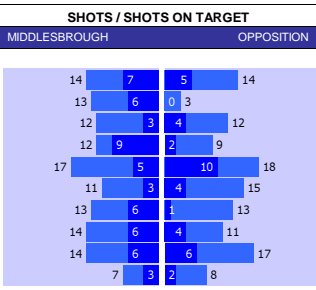

MIDDLESBROUGH 10 MATCH FORM									
SS	DATE	CMP	VEN	OPPOSITION	T	N	R	SCORE	
22/23	1103	CH	A	Swansea	17	17	W	1	3
22/23	0403	CH	H	Reading	15	16	W	5	0
22/23	2502	CH	A	West Brom	10	8	L	2	0
22/23	1802	CH	H	QPR	17	19	W	3	1
22/23	1502	CH	A	Sheffield United	2	2	W	1	3
22/23	1102	CH	A	Cardiff	21	21	W	1	3
22/23	0402	CH	H	Blackpool	23	22	W	3	0
22/23	2801	CH	H	Watford	3	11	W	2	0
22/23	2201	CH	A	Sunderland	12	10	L	2	0
22/23	1401	CH	H	Millwall	6	6	W	1	0