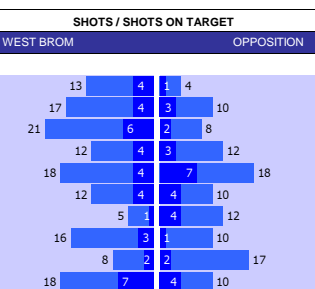

SQUAD STATS - SEASON TO DATE			
	CARDIFF	WEST BROM	
P PLAYER	APP	S	GLS
G Ryan Allsop	35	0	0
G Jak Alnwick	0	0	0
D Cedric Kipre	32	1	1
D Perry Ng	32	1	2
D Callum O'Dowda	30	2	3
D Mahlon Romeo	23	1	0
D Niels Nkounkou	15	3	0
D Jack Simpson	9	5	0
M Ryan Wintle	33	1	2
M Joe Ralls	23	9	0
M Andy Rinomhota	21	9	0
M Sheyi Ojo	19	11	1
M Callum Robinson	19	3	5
M Romaine Sawyers	16	12	3
F Mark Harris	14	15	3
F Max Watters	8	3	0
F Kion Ete	5	15	1
F Sory Kaba	4	2	2
F Connor Wickham	2	2	0
M Jed Wallace	35	0	5
M John Swift	28	6	3
M Okay Yokuslu	27	4	3
M Jayson Molumby	23	11	2
M Grady Diangana	21	10	4
M Matt Phillips	14	11	2
F Brandon Thomas-Asante	11	12	5
F Daryl Dike	10	7	6
F Reyes Cleary	0	2	0
F Mo Faal	0	0	0
F Jovan Malcolm	0	0	0

WEST BROM 10 MATCH FORM									
SS	DATE	CMP	VEN	OPPOSITION	T	N	R	SCORE	
22/23	1103	CH	H	Huddersfield	23	23	W	1	0
22/23	0703	CH	H	Wigan	23	24	W	1	0
22/23	0303	CH	A	Hull	16	15	L	2	0
22/23	2502	CH	H	Middlesbrough	3	3	W	2	0
22/23	2002	CH	A	Watford	8	11	L	3	2
22/23	1502	CH	H	Blackburn	9	5	D	1	1
22/23	1002	CH	A	Birmingham	18	18	L	2	0
22/23	0302	CH	H	Coventry	13	9	W	1	0
22/23	2001	CH	A	Burnley	1	1	L	2	1
22/23	1401	CH	A	Luton	7	4	W	2	3