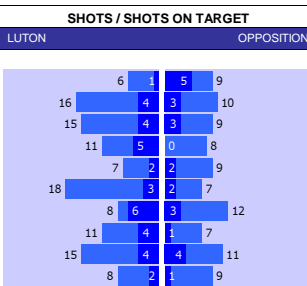

LUTON 10 MATCH FORM

SS	DATE	CMP	VEN	OPPOSITION	T	N	R	SCORE
22/23	1103	CH	A	Sheffield United	2	2	W	0 1
22/23	0403	CH	H	Swansea	16	17	W	1 0
22/23	2802	CH	H	Millwall	5	6	D	2 2
22/23	2502	CH	A	Birmingham	19	18	W	0 1
22/23	1802	CH	H	Burnley	1	1	L	0 1
22/23	1502	CH	A	Preston	14	12	D	1 1
22/23	1102	CH	A	Coventry	15	9	D	1 1
22/23	0402	CH	H	Stoke	18	14	W	1 0
22/23	3101	CH	H	Cardiff	21	21	W	1 0
22/23	2101	CH	A	Wigan	24	24	W	0 2

SQUAD STATS - SEASON TO DATE

P PLAYER	APP	S	GLS
G Ethan Horvath	34	0	0
G Harvey Isted	1	0	0
D Amari'i Bell	33	1	1
D Tom Lockyer	29	0	1
D James Bree	27	0	0
D Dan Potts	23	0	1
D Gabriel Osho	16	5	1
D Reece Burke	13	3	2

SQUAD STATS - SEASON TO DATE

P PLAYER	APP	S	GLS
G Max O'Leary	22	0	0
G Daniel Bentley	13	0	0
D Zak Vyner	34	0	0
D Robert Atkinson	25	1	4
D Jay Dasilva	21	5	0
D Cameron Pring	18	3	1
D George Tanner	14	2	0
D Timm Klose	5	5	0

BRISTOL CITY 10 MATCH FORM

SS	DATE	CMP	VEN	OPPOSITION	T	N	R	SCORE
22/23	1103	CH	H	Blackpool	22	22	W	2 0
22/23	0703	CH	A	Huddersfield	24	23	D	0 0
22/23	0403	CH	A	Cardiff	21	21	L	2 0
22/23	2502	CH	H	Hull	13	15	W	1 0
22/23	1802	CH	A	Sunderland	5	10	D	1 1
22/23	1502	CH	H	Wigan	22	24	D	1 1
22/23	1102	CH	H	Norwich	10	7	W	1 0
22/23	0402	CH	A	Preston	11	12	W	1 2
22/23	2101	CH	H	Blackburn	5	5	D	1 1
22/23	1401	CH	H	Birmingham	17	18	W	4 2