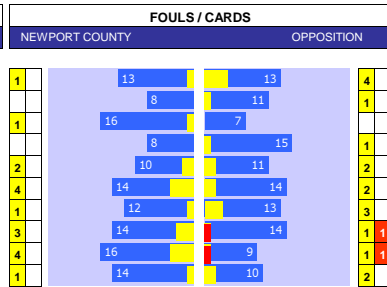

NEWPORT COUNTY 10 MATCH FORM									
SS	DATE	CMP	VEN	OPPOSITION	T	N	R	SCORE	
22/23	1103	LGE2	H	Bradford	5	6	D	1	1
22/23	0703	LGE2	A	Grimsby	17	16	D	1	1
22/23	0403	LGE2	A	Salford	7	7	L	3	1
22/23	2502	LGE2	H	Sutton	9	9	L	0	2
22/23	2102	LGE2	A	Hartlepool	22	22	W	0	1
22/23	1802	LGE2	A	Walsall	15	14	D	1	1
22/23	1402	LGE2	H	Stevenage	2	3	D	2	2
22/23	1102	LGE2	A	Barrow	10	10	W	0	1
22/23	0402	LGE2	H	Swindon	6	12	W	2	1
22/23	1401	LGE2	A	Carlisle	4	2	L	2	0

SQUAD STATS - SEASON TO DATE									
NEWPORT COUNTY					AFC WIMBLEDON				
P	PLAYER	APP	S	GLS	P	PLAYER	APP	S	GLS
G	Joe Day	18	0	0	G	Nikola Tzanev	34	0	0
G	Nick Townsend	16	0	0	G	Nathan Broome	0	0	0
D	Mickey Demetriou	33	0	2	D	Jack Currie	26	3	1
D	Priestley Farquharson	23	0	3	D	Chris Gunter	23	2	0
D	James Clarke	20	0	0	D	Paul Kalambayi	22	4	1
D	Adam Lewis	18	3	1	D	Lee Brown	21	3	0
D	Declan Drysdale	16	2	0	D	Alex Pearce	18	0	0
D	Matthew Baker	4	2	0	D	Ryley Tower	16	1	1

AFC WIMBLEDON 10 MATCH FORM									
SS	DATE	CMP	VEN	OPPOSITION	T	N	R	SCORE	
22/23	1103	LGE2	A	Doncaster	13	11	L	2	1
22/23	0403	LGE2	H	Mansfield	8	8	L	1	3
22/23	2802	LGE2	H	Stevenage	3	3	L	2	3
22/23	2502	LGE2	A	Gillingham	21	19	L	2	1
22/23	1802	LGE2	H	Hartlepool	23	22	D	2	2
22/23	1402	LGE2	A	Northampton	4	4	D	0	0
22/23	1102	LGE2	H	Carlisle	3	2	D	0	0
22/23	0402	LGE2	A	Leyton Orient	1	1	L	1	0
22/23	2801	LGE2	H	Stockport	10	5	W	1	0
22/23	1401	LGE2	H	Bradford	5	6	D	0	0