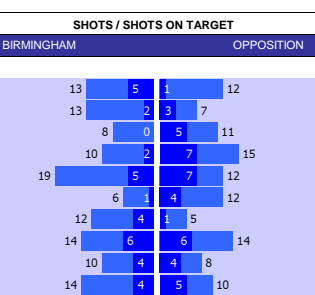

SQUAD STATS - SEASON TO DATE			
WATFORD	BIRMINGHAM		
P PLAYER	APP	S	GLS
G Daniel Bachmann	35	0	0
G Ben Hamer	0	0	0
D Hassane Kamara	25	1	0
D Craig Cathcart	21	1	0
D Christian Kabasele	18	4	0
D Mario Gaspar	17	11	0
D Francisco Sierralta	17	1	1
D William Troost-Ekong	12	3	1
M Ismaila Sarr	29	1	9
M Ken Sema	28	1	4
M Hamza Choudhury	28	0	0
M Joao Pedro	22	4	9
M Edo Kayembe	19	2	0
M Yaser Asprilla	12	15	0
F Keinan Davis	19	6	4
F Vakoun Issouf Bayo	9	15	4
F Henrique Araujo	3	3	0
F Samuel Kalu	2	7	0
F Rey Manaj	2	4	1
M Maxime Colin	34	0	2
M Tahith Chong	25	3	3
M Krystian Bielik	24	0	1
M Hannibal Mejbri	19	10	1
M Jordan Graham	10	9	0
M Jordan James	7	18	0
F Scott Hogan	30	0	10
F Juninho Bacuna	28	7	2
F Troy Deeney	24	7	7
F Lukas Jutkiewicz	7	25	3
F Reda Khadra	2	2	1

BIRMINGHAM 10 MATCH FORM									
SS	DATE	CMP	VEN	OPPOSITION	T	N	R	SCORE	
22/23	1103	CH	H	Rotherham	18	20	W	2	0
22/23	0403	CH	A	Wigan	24	24	D	1	1
22/23	2502	CH	H	Luton	6	4	L	0	1
22/23	2102	CH	A	Norwich	9	7	L	3	1
22/23	1802	CH	A	Huddersfield	23	23	L	2	1
22/23	1402	CH	H	Cardiff	21	21	L	0	2
22/23	1002	CH	H	West Brom	6	8	W	2	0
22/23	0402	CH	A	Swansea	12	17	W	3	4
22/23	2101	CH	H	Preston	13	12	L	1	2
22/23	1401	CH	A	Bristol City	19	13	L	4	2