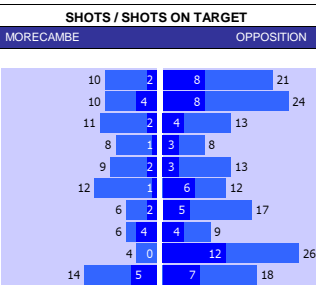

MORECAMBE 10 MATCH FORM

SS	DATE	CMP	VEN	OPPOSITION	T	N	R	SCORE
22/23	1103	LGE1	A	Shrewsbury	9	8	L	3 1
22/23	0703	LGE1	A	Cambridge	23	23	D	1 1
22/23	0403	LGE1	H	Bolton	4	6	D	0 0
22/23	2502	LGE1	A	Fleetwood Town	13	15	L	1 0
22/23	2102	LGE1	H	Port Vale	12	14	W	1 0
22/23	1802	LGE1	H	Peterboro	9	9	L	0 3
22/23	1402	LGE1	A	Sheffield Weds	2	1	L	3 0
22/23	1102	LGE1	H	Forest Green	24	24	D	1 1
22/23	0402	LGE1	A	Derby	4	5	L	5 0
22/23	2801	LGE1	H	Bristol Rvs	11	13	W	5 1

SQUAD STATS - SEASON TO DATE

MORECAMBE				CHARLTON					
P	PLAYER	APP	S	GLS	P	PLAYER	APP	S	GLS
G	Connor Ripley	35	0	0	G	Jojo Wollacott	16	0	0
G	Adam Smith	0	1	0	G	Ashley Maynard-Brewer	14	0	0
D	Jacob Bedeau	30	2	0	D	Ryan Inniss	27	2	2
D	Farrend Rawson	29	1	1	D	Eoghan O'Connell	17	2	1
D	Donald Love	24	4	1	D	Lucas Ness	14	0	0
D	Ryan Delaney	24	2	1	D	Sam Lavelle	10	3	0
D	Ryan Cooney	13	9	0	D	Mandela Egbo	8	1	0
D	Max Melbourne	8	5	0	D	Tyrece Campbell	4	7	1

CHARLTON 10 MATCH FORM

SS	DATE	CMP	VEN	OPPOSITION	T	N	R	SCORE
22/23	1103	LGE1	H	Accrington	20	20	D	1 1
22/23	0403	LGE1	A	Plymouth	2	2	L	2 0
22/23	2802	LGE1	A	Peterboro	9	9	D	0 0
22/23	2502	LGE1	H	Sheffield Weds	1	1	L	0 1
22/23	1802	LGE1	A	Derby	5	5	L	2 0
22/23	1402	LGE1	A	Forest Green	24	24	W	0 1
22/23	1102	LGE1	H	Fleetwood Town	17	15	L	1 2
22/23	0402	LGE1	A	Exeter	10	11	W	1 2
22/23	2801	LGE1	H	Bolton	5	6	L	1 2
22/23	1401	LGE1	H	Barnsley	6	4	W	2 0