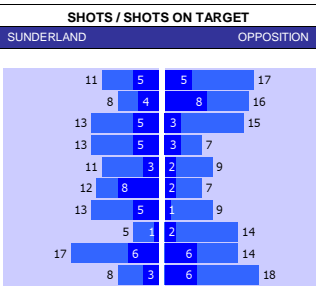

SUNDERLAND 10 MATCH FORM									
SS	DATE	CMP	VEN	OPPOSITION	T	N	R	SCORE	
22/23	1203	CH	A	Norwich	7	7	W	0	1
22/23	0403	CH	H	Stoke	17	14	L	1	5
22/23	2502	CH	A	Coventry	11	9	L	2	1
22/23	2102	CH	A	Rotherham	21	20	L	2	1
22/23	1802	CH	H	Bristol City	16	13	D	1	1
22/23	1402	CH	A	QPR	16	19	W	0	3
22/23	1102	CH	H	Reading	17	16	W	1	0
22/23	0402	CH	A	Millwall	9	6	D	1	1
22/23	2201	CH	H	Middlesbrough	5	3	W	2	0
22/23	1401	CH	H	Swansea	15	17	L	1	3

SQUAD STATS - SEASON TO DATE									
SUNDERLAND					SHEFFIELD UNITED				
P	PLAYER	APP	S	GLS	P	PLAYER	APP	S	GLS
G	Anthony Patterson	35	0	0	G	Wesley Foderingham	32	0	0
G	Alex Bass	0	0	0	G	Adam Davies	3	0	0
D	Danny Batth	31	1	0	D	John Egan	34	0	2
D	Luke O'Nien	25	6	1	D	Anel Ahmedhodzic	24	2	4
D	Aji Alese	17	3	1	D	Chris Basham	15	8	0
D	Dennis Cirkin	16	6	2	D	Rhys Norrington-Davies	15	0	0
D	Dan Ballard	15	1	0	D	Jack Robinson	14	2	2
D	Trai Hume	12	5	0	D	Enda Stevens	8	2	0

SHEFFIELD UNITED 10 MATCH FORM									
SS	DATE	CMP	VEN	OPPOSITION	T	N	R	SCORE	
22/23	1103	CH	H	Luton	5	4	L	0	1
22/23	0703	CH	A	Reading	15	16	W	0	1
22/23	0403	CH	A	Blackburn	4	5	L	1	0
22/23	2502	CH	H	Watford	7	11	W	1	0
22/23	1802	CH	A	Millwall	7	6	L	3	2
22/23	1502	CH	H	Middlesbrough	3	3	L	1	3
22/23	1102	CH	H	Swansea	13	17	W	3	0
22/23	0402	CH	A	Rotherham	20	20	D	0	0
22/23	2001	CH	H	Hull	16	15	W	1	0
22/23	1401	CH	H	Stoke	18	14	W	3	1