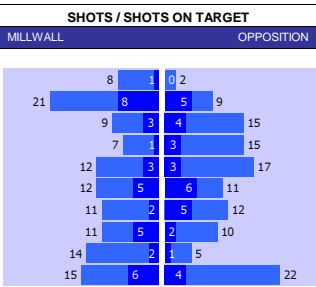

MILLWALL 10 MATCH FORM									
SS	DATE	CMP	VEN	OPPOSITION	T	N	R	SCORE	
22/23	1103	CH	A	Reading	16	16	W	0	1
22/23	0403	CH	H	Norwich	7	7	L	2	3
22/23	2802	CH	A	Luton	6	4	D	2	2
22/23	2502	CH	A	Stoke	17	14	W	0	1
22/23	2102	CH	H	Burnley	1	1	D	1	1
22/23	1802	CH	H	Sheffield United	2	2	W	3	2
22/23	1402	CH	A	Coventry	14	9	L	1	0
22/23	1102	CH	A	QPR	14	19	W	1	2
22/23	0402	CH	H	Sunderland	10	10	D	1	1
22/23	2101	CH	A	Cardiff	21	21	W	0	1