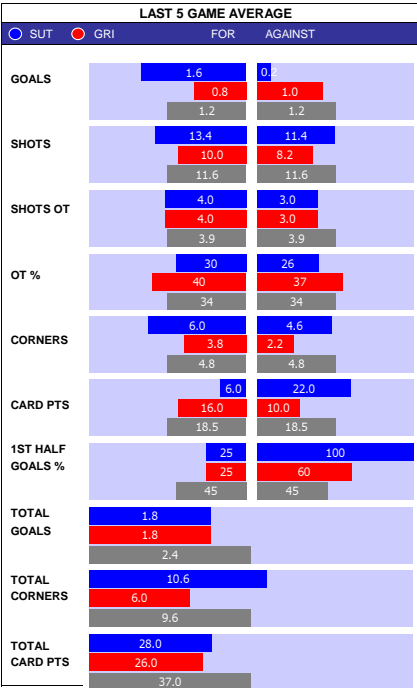

ENGLISH LEAGUE TWO 11/03/23				
P	TEAM	PL	GD	PTS
1	Leyton Orient	35	24	72
2	Carlisle	35	23	64
3	Stevenage	34	18	63
4	Northampton	35	15	60
5	Stockport	36	18	59
6	Bradford	35	13	59
7	Salford	36	13	56
8	Mansfield	33	11	55
9	Sutton	36	1	55
10	Barrow	36	-3	52
11	Doncaster	35	-8	50
12	Swindon	34	7	49
13	Tranmere	36	0	48
14	Walsall	34	4	44
15	AFC Wimbledon	35	-4	42
16	Grimsby	33	-5	42
17	Crewe	34	-10	42
18	Newport County	35	-7	39
19	Gillingham	35	-14	38
20	Colchester	36	-12	35
21	Harrogate	36	-13	35
22	Hartlepool	36	-26	30
23	Crawley Town	34	-21	29
24	Rochdale	36	-24	25

HEAD TO HEAD									
DIV	DATE	H / A	G	S	O	C	Y	R	
EL2	20-08-22	Grimsby	0	9	3	5	3	0	
		Sutton	0	13	4	6	2	0	
PER GAME AVGE :			0.0	22.0	7.0	11.0	5.0	0.0	

SUTTON 10 MATCH FORM									
SS	DATE	CMP	VEN	OPPOSITION	T	N	R	SCORE	
22/23	1103	LGE2	A	Barrow	10	10	D	0	0
22/23	0703	LGE2	H	Crawley Town	23	23	W	3	0
22/23	0403	LGE2	H	Crewe	17	17	D	1	1
22/23	2502	LGE2	A	Newport County	16	18	W	0	2
22/23	1802	LGE2	H	Doncaster	9	11	W	2	0
22/23	1402	LGE2	H	Swindon	10	12	W	2	1
22/23	1102	LGE2	A	Hartlepool	22	22	D	2	2
22/23	0402	LGE2	H	Stevenage	2	3	D	0	0
22/23	2801	LGE2	A	Harrogate	20	21	W	0	1
22/23	1401	LGE2	A	Salford	7	7	L	2	0

SQUAD STATS - SEASON TO DATE									
SUTTON					GRIMSBY				
P	PLAYER	APP	S	GLS	P	PLAYER	APP	S	GLS
G	Jack Rose	26	0	0	G	Max Crocombe	32	0	0
G	Lewis Ward	9	0	0	G	Ollie Battersby	0	0	0
D	Joe kizzi	35	0	1	D	Michee Efete	30	1	1
D	Rob Milsom	28	1	3	D	Luke Waterfall	30	0	2
D	Louis John	26	0	0	D	Andy Smith	22	3	0
D	Coby Rowe	19	1	3	D	Niall Maher	17	5	2
D	Ben Goodliffe	13	0	0	D	Jordan Cropper	1	1	0
D	Sam Hart	7	6	0	D	Owen Gallacher	1	0	0