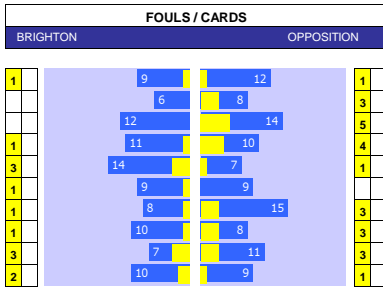

BRIGHTON 10 MATCH FORM									
SS	DATE	CMP	VEN	OPPOSITION	T	N	R	SCORE	
22/23	1103	EPL	A	Leeds	17	19	D	2	2
22/23	0403	EPL	H	West Ham	16	17	W	4	0
22/23	1802	EPL	H	Fulham	7	8	L	0	1
22/23	1102	EPL	A	Crystal Palace	12	12	D	1	1
22/23	0402	EPL	H	Bournemouth	18	18	W	1	0
22/23	2101	EPL	A	Leicester	15	16	D	2	2
22/23	1401	EPL	H	Liverpool	7	6	W	3	0
22/23	0301	EPL	A	Everton	16	15	W	1	4
22/23	3112	EPL	H	Arsenal	1	1	L	2	4
22/23	2612	EPL	A	Southampton	19	20	W	1	3

SQUAD STATS - SEASON TO DATE									
BRIGHTON					CRYSTAL PALACE				
P	PLAYER	APP	S	GLS	P	PLAYER	APP	S	GLS
G	Robert Sanchez	22	0	0	G	Vincente Guaita	25	0	0
G	Jason Steele	1	0	0	G	Jack Butland	0	0	0
D	Lewis Dunk	23	0	0	D	Marc Guehi	24	0	0
D	Pervis Estupinan	17	3	0	D	Tyrick Mitchell	21	2	0
D	Joel Veltman	16	5	1	D	Joachim Andersen	20	0	1
D	Adam Webster	16	2	0	D	Nathaniel Clyne	17	2	0
D	Levi Samuel Colwill	5	2	0	D	Joel Ward	14	2	0
D	Tariq Lamptey	3	17	0	D	Chris Richards	3	5	0
M	Pascal Gross	23	0	6	M	Cheick Doucoure	23	0	0
M	Solly March	23	1	1	M	Jordan Ayew	21	4	1
M	Moises Caicedo	21	1	5	M	Jeffrey Schlupp	21	3	1
M	Alexis Mac Allister	19	1	6	M	Eberechi Eze	20	5	4
M	Adam Lallana	12	4	2	M	Michael Oize	18	6	2
M	Kaoru Mitoma	11	7	6	M	Will Hughes	3	14	0
F	Leandro Trossard	16	0	7	F	Wilfried Zaha	20	0	6
F	Danny Welbeck	13	4	2	F	Odsone Edouard	12	10	3
F	Evan Ferguson	4	4	3	F	Jean-Philippe Mateta	6	15	1
F	Deniz Undav	2	9	0	F	John-Kymani Gordon	0	0	0
F	Neal Maupay	0	0	0	F	Adler Nascimento	0	0	0

CRYSTAL PALACE 10 MATCH FORM									
SS	DATE	CMP	VEN	OPPOSITION	T	N	R	SCORE	
22/23	1103	EPL	H	Man City	2	2	L	0	1
22/23	0403	EPL	A	Aston Villa	11	11	L	1	0
22/23	2502	EPL	H	Liverpool	8	6	D	0	0
22/23	1802	EPL	A	Brentford	8	9	D	1	1
22/23	1102	EPL	H	Brighton	6	7	D	1	1
22/23	0402	EPL	A	Man United	4	3	L	2	1
22/23	2101	EPL	H	Newcastle	4	5	D	0	0
22/23	1801	EPL	H	Man United	4	3	D	1	1
22/23	1501	EPL	A	Chelsea	10	10	L	1	0
22/23	0401	EPL	H	Tottenham	5	4	L	0	4