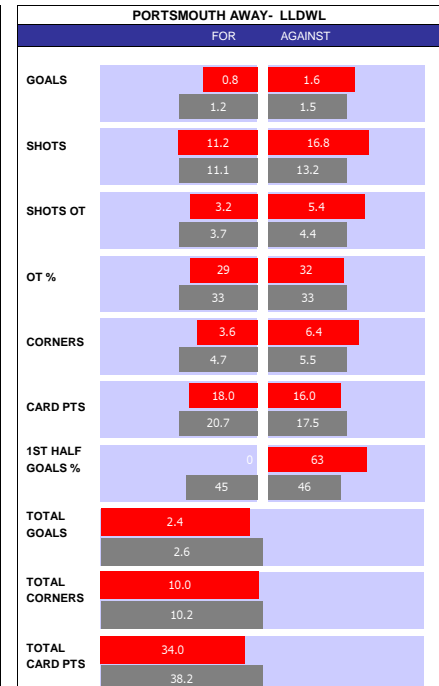

ENGLISH LEAGUE ONE				
P	TEAM	PL	GD	PTS
1	Sheffield Weds	34	39	77
2	Plymouth	36	22	74
3	Ipswich	36	39	72
4	Barnsley	34	26	66
5	Derby	36	24	64
6	Bolton	37	21	63
7	Wycombe	35	14	57
8	Shrewsbury	36	8	55
9	Peterboro	35	10	54
10	Portsmouth	35	5	51
11	Exeter	35	2	46
12	Lincoln	35	-2	45
13	Bristol Rvs	35	-6	45
14	Port Vale	36	-14	44
15	Fleetwood Town	36	-1	43
16	Charlton	35	-1	42
17	Cheltenham	36	-17	40
18	Burton	34	-21	38
19	Oxford	36	-10	36
20	Accrington	34	-23	35
21	Morecambe	36	-22	33
22	Milton Keynes Dons	36	-22	33
23	Cambridge	36	-30	30
24	Forest Green	36	-41	23

HEAD TO HEAD									
DIV	DATE	H / A	G	S	O	C	Y	R	
EL1	05-03-22	Portsmouth	4	11	4	6	2	1	
		Accrington	0	25	6	9	2	0	
EL1	05-03-22	Portsmouth	4	11	4	6	2	1	
		Accrington	0	25	6	9	2	0	
EL1	23-10-21	Accrington	2	13	3	5	2	0	
		Portsmouth	2	19	9	6	2	0	
EL1	23-10-21	Accrington	2	13	3	5	2	0	
		Portsmouth	2	19	9	6	2	0	
EL1	14-12-19	Accrington	4	18	6	6	1	0	
		Portsmouth	1	11	3	5	1	0	
PER GAME AVGE :			4.2	33.0	10.6	12.6	3.6	0.4	

ACCRINGTON 10 MATCH FORM									
SS	DATE	CMP	VEN	OPPOSITION	T	N	R	SCORE	
22/23	1103	LGE1	A	Charlton	16	16	D	1	1
22/23	0703	LGE1	A	Ipswich	3	3	L	3	0
22/23	0403	LGE1	H	Forest Green	24	24	W	2	1
22/23	2502	LGE1	A	Burton	18	18	D	0	0
22/23	1802	LGE1	H	Shrewsbury	8	8	W	1	0
22/23	1402	LGE1	H	Wycombe	7	7	L	0	2
22/23	1102	LGE1	A	Cheltenham	18	17	D	0	0
22/23	0702	LGE1	A	Port Vale	14	14	D	1	1
22/23	0402	LGE1	H	Lincoln	16	12	L	0	3
22/23	2101	LGE1	A	Barnsley	6	4	L	3	1

SQUAD STATS - SEASON TO DATE									
ACCRINGTON					PORTSMOUTH				
P	PLAYER	APP	S	GLS	P	PLAYER	APP	S	GLS
G	Lukas Jensen	19	0	0	G	Joshua Griffiths	22	0	0
G	Toby Savin	14	0	0	G	Matt Macey	9	0	0
D	Harvey Rodgers	30	0	3	D	Sean Raggatt	33	0	1
D	Ryan Astley	22	1	1	D	Connor Ogilvie	32	0	4
D	Doug Tharme	17	4	0	D	Michael Morrison	18	4	0
D	Baba Fernandes	12	2	0	D	Clark Robertson	15	1	0
D	Mohammed Sangare	11	3	0	D	Joe Rafferty	13	0	0
D	Aaron Pickles	3	0	0	D	Zak Swanson	11	4	1