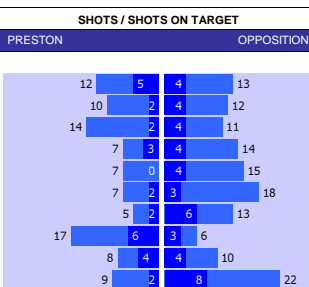

SQUAD STATS - SEASON TO DATE									
ROTHERHAM					PRESTON				
P	PLAYER	APP	S	GLS	P	PLAYER	APP	S	GLS
G	Viktor Johansson	35	0	0	G	Freddie Woodman	35	0	0
G	Robbie Hemfrey	0	0	0	G	David Cornell	0	0	0
D	Wes Harding	25	7	1	D	Jordan Storey	32	1	2
D	Cameron Humphreys-Gr	24	3	0	D	Liam Lindsay	30	1	0
D	Lee Peltier	23	3	1	D	Andrew Hughes	19	3	2
D	Cohen Bramall	20	9	1	D	Greg Cunningham	17	2	2
D	Grant Hall	18	2	0	D	Bambo Diaby	6	6	0
D	Richard Wood	17	5	4	D	Patrick Bauer	1	2	0
M	Dan Barlaser	28	0	2	M	Alan Browne	27	5	1
M	Ben Wiles	24	0	2	M	Ben Whiteman	26	1	2
M	Brook Norton-Cuffy	14	6	0	M	Brad Potts	25	3	2
M	Hakeem Odofin	11	6	2	M	Robbie Brady	21	5	0
M	Jamie Lindsay	10	15	2	M	Ryan Ledson	20	11	1
M	Tarique Fosu-Henry	7	1	0	M	Alistair McCann	20	7	0
F	Oliver Rathbone	29	3	4	F	Emil Ris Jakobsen	18	6	5
F	Chiedozie Ogbene	26	3	7	F	Daniel Johnson	16	8	1
F	Conor Washington	20	12	5	F	Ched Evans	13	11	7
F	Shane Ferguson	14	9	3	F	Troy Parrott	13	8	2
F	Jordan Hugill	7	0	2	F	Tom Cannon	8	1	1

PRESTON 10 MATCH FORM									
SS	DATE	CMP	VEN	OPPOSITION	T	N	R	SCORE	
22/23	1103	CH	H	Cardiff	21	21	W	2	0
22/23	0403	CH	A	Watford	8	11	D	0	0
22/23	2802	CH	H	Coventry	11	9	D	0	0
22/23	2502	CH	H	Wigan	24	24	W	2	1
22/23	1802	CH	A	Hull	13	15	D	0	0
22/23	1502	CH	H	Luton	4	4	D	1	1
22/23	1102	CH	A	Burnley	1	1	L	3	0
22/23	0402	CH	H	Bristol City	17	13	L	1	2
22/23	2101	CH	A	Birmingham	18	18	W	1	2
22/23	1401	CH	H	Norwich	11	7	L	0	4