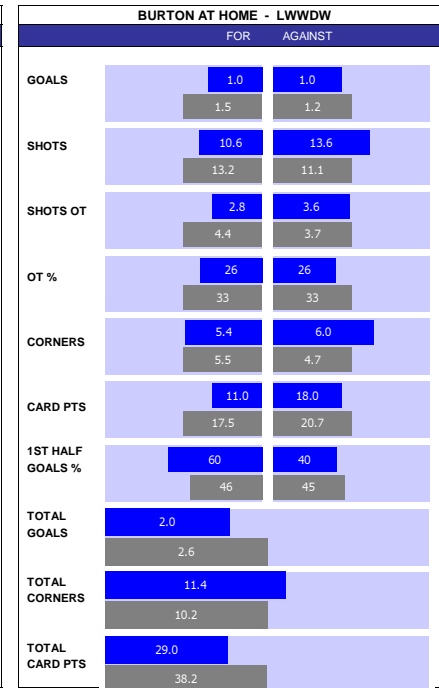

ENGLISH LEAGUE ONE				
P	TEAM	PL	GD	PTS
1	Sheffield Weds	34	39	77
2	Plymouth	36	22	74
3	Ipswich	36	39	72
4	Barnsley	34	26	66
5	Derby	36	24	64
6	Bolton	37	21	63
7	Wycombe	35	14	57
8	Shrewsbury	36	8	55
9	Peterboro	35	10	54
10	Portsmouth	35	5	51
11	Exeter	35	2	46
12	Lincoln	35	-2	45
13	Bristol Rvs	35	-6	45
14	Port Vale	36	-14	44
15	Fleetwood Town	36	-1	43
16	Charlton	35	-1	42
17	Cheltenham	36	-17	40
18	Burton	34	-21	38
19	Oxford	36	-10	36
20	Accrington	34	-23	35
21	Morecambe	36	-22	33
22	Milton Keynes Dons	36	-22	33
23	Cambridge	36	-30	30
24	Forest Green	36	-41	23

HEAD TO HEAD									
DIV	DATE	H / A	G	S	O	C	Y	R	
EL1	08-10-22	Peterboro	1	25	3	8	0	0	
		Burton	1	9	4	2	1	0	
EL1	29-02-20	Burton	1	9	2	4	1	0	
		Peterboro	1	7	3	4	2	0	
EL1	23-11-19	Peterboro	1	9	4	7	1	0	
		Burton	0	11	3	1	2	0	
EL1	04-05-19	Peterboro	3	12	5	6	1	0	
		Burton	1	16	5	7	1	0	
EL1	27-10-18	Burton	1	15	8	8	1	0	
		Peterboro	2	5	2	5	2	0	
PER GAME AVGE :			2.4	23.6	7.8	10.4	2.4	0.0	

BURTON 10 MATCH FORM									
SS	DATE	CMP	VEN	OPPOSITION	T	N	R	SCORE	
22/23	1103	LGE1	H	Wycombe	7	7	W	2	1
22/23	0403	LGE1	A	Ipswich	3	3	L	4	0
22/23	2502	LGE1	H	Accrington	21	20	D	0	0
22/23	1802	LGE1	A	Bristol Rvs	14	13	W	1	2
22/23	1402	LGE1	A	Portsmouth	11	10	L	1	0
22/23	1102	LGE1	H	Exeter	11	11	W	1	0
22/23	0402	LGE1	A	Fleetwood Town	17	15	W	2	3
22/23	2801	LGE1	H	Oxford	12	19	W	2	0
22/23	1401	LGE1	H	Shrewsbury	17	8	L	0	4
22/23	0101	LGE1	A	Morecambe	24	21	L	5	0

SQUAD STATS - SEASON TO DATE									
BURTON					PETERBORO				
P PLAYER	APP	S	GLS		P PLAYER	APP	S	GLS	
G Ben Garratt	21	0	0		G Lucas Bergstrom	21	0	0	
G Craig MacGillivray	7	0	0		G Will Norris	10	0	0	
D Sam Hughes	29	0	2		D Frankie Kent	29	1	2	
D Cameron Borthwick-Jacks	21	1	0		D Ronnie Edwards	29	0	0	
D Adrian Mariappa	8	0	1		D Nathan Thompson	18	7	1	
D Corrie Ndaba	7	0	0		D Dan Butler	15	5	0	
D Jasper Moon	7	0	0		D Josh Knight	13	9	1	
D Calum Butcher	6	5	0		D Nathanael Ogbeta	6	3	0