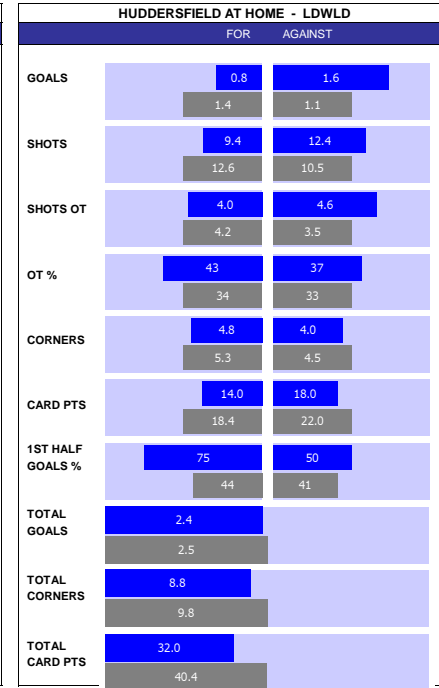

HEAD TO HEAD									
DIV	DATE	H / A	G	S	O	C	Y	R	
ECH	16-08-22	Norwich	2	22	9	8	1	0	
		Huddersfield	1	11	5	1	0	1	
ECH	05-04-17	Huddersfield	3	17	9	5	1	0	
		Norwich	0	5	2	3	3	0	
ECH	16-12-16	Norwich	1	17	5	8	2	0	
		Huddersfield	2	10	4	3	2	0	
ECH	17-03-15	Huddersfield	2	7	4	5	1	1	
		Norwich	2	12	2	3	3	0	
ECH	13-12-14	Norwich	5	26	9	6	0	0	
		Huddersfield	0	9	3	6	0	1	
PER GAME AVGE :			3.6	27.2	10.4	9.6	2.6	0.6