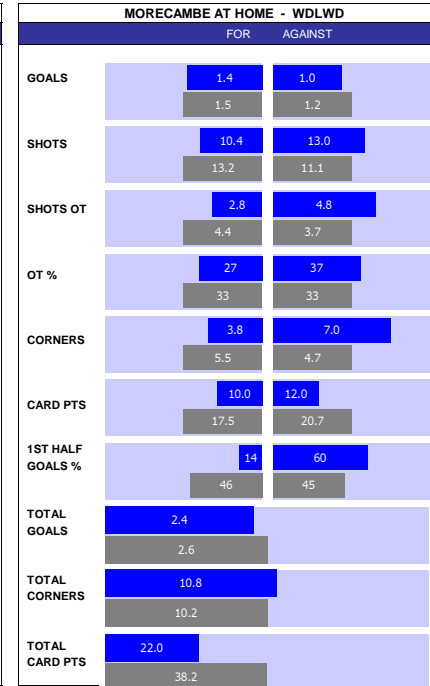

ENGLISH LEAGUE ONE				
P	TEAM	PL	GD	PTS
1	Sheffield Weds	34	39	77
2	Plymouth	36	22	74
3	Ipswich	36	39	72
4	Barnsley	34	26	66
5	Derby	36	24	64
6	Bolton	37	21	63
7	Wycombe	35	14	57
8	Shrewsbury	36	8	55
9	Peterboro	35	10	54
10	Portsmouth	35	5	51
11	Exeter	35	2	46
12	Lincoln	35	-2	45
13	Bristol Rvs	35	-6	45
14	Port Vale	36	-14	44
15	Fleetwood Town	36	-1	43
16	Charlton	35	-1	42
17	Cheltenham	36	-17	40
18	Burton	34	-21	38
19	Oxford	36	-10	36
20	Accrington	34	-23	35
21	Morecambe	36	-22	33
22	Milton Keynes Dons	36	-22	33
23	Cambridge	36	-30	30
24	Forest Green	36	-41	23