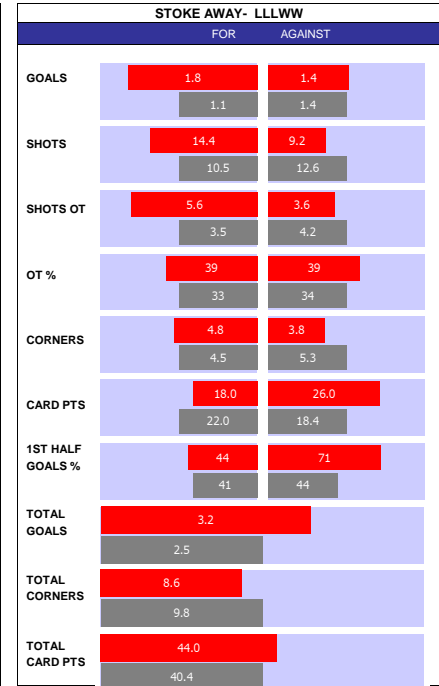

HEAD TO HEAD									
DIV	DATE	H / A	G	S	O	C	Y	R	
ECH	17-08-22	Stoke	2	9	4	4	2	0	
		Middlesbrough	2	15	4	8	1	0	
ECH	30-04-22	Middlesbrough	3	9	2	7	0	0	
		Stoke	1	10	3	1	0	0	
ECH	30-04-22	Middlesbrough	3	9	2	7	0	0	
		Stoke	1	10	3	1	0	0	
ECH	11-12-21	Stoke	0	8	1	5	2	0	
		Middlesbrough	0	7	1	4	1	0	
ECH	11-12-21	Stoke	0	8	1	5	2	0	
		Middlesbrough	0	7	1	4	1	0	
PER GAME AVGE :			2.4	18.4	4.4	9.2	1.8	0.0