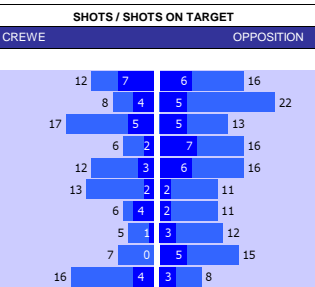

SQUAD STATS - SEASON TO DATE									
STEVENAGE					CREWE				
P	PLAYER	APP	S	GLS	P	PLAYER	APP	S	GLS
M	Jordan Roberts	25	5	8	M	Conor Thomas	29	2	0
M	Jake Reeves	24	6	3	M	Tariq Uwakwe	28	2	1
M	Saxon Earley	13	8	0	M	Rio Adebisi	19	4	2
M	Michael Bostwick	11	9	0	M	Callum Ainley	15	6	1
M	Jake Taylor	9	21	0	M	Joel Taberner	13	4	0
M	Arthur Read	6	5	0	M	Lachlan Brook	12	11	2
F	Luke Norris	26	6	8	F	Dan Agyei	33	0	10
F	Danny Rose	20	11	5	F	Bassala Sambou	18	9	0
F	Jamie Reid	16	16	5	F	Courtney Baker-Richards	11	5	7
F	Josh March	2	4	0	F	Elliott Nevitt	10	0	0
F	David Amoo	0	5	0	F	David Amoo	2	1	0