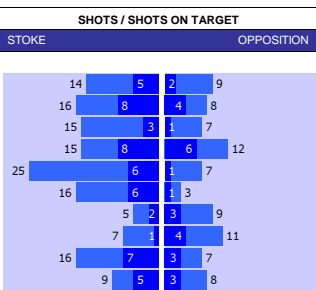

SQUAD STATS - SEASON TO DATE			
	MIDDLESBROUGH		STOKE
P PLAYER	APP	S	GLS
G Zack Steffen	31	0	0
G Liam Roberts	4	0	0
D Ryan Giles	33	2	0
D Darragh Lenihan	29	1	0
D Dael Fry	25	4	0
D Tommy Smith	22	4	0
D Patrick McNair	17	4	1
D Anfernee Dijksteel	8	9	0
M Jonathan Howson	34	1	0
M Riley McGree	29	6	6
M Chuba Akpom	25	3	21
M Hayden Hackney	22	2	1
M Isaiah Jones	21	8	3
M Marcus Forss	19	11	8
F Matt Crooks	16	13	6
F Rodrigo Muniz	9	7	2
F Cameron Archer	7	2	3
F Matthew Hoppe	0	6	0
F Caolan Boyd-Munce	0	1	0
M Lewis Baker	29	6	7
M Will Smallbone	28	4	2
M Jacob Brown	22	8	5
M Tyrese Campbell	20	10	7
M Josh Laurent	18	3	3
M Jordan Thompson	17	11	0
F Dwight Gayle	25	3	3
F Josh Tymon	15	3	1
F Liam Delap	14	8	3
F D'Margio Wright-Phillips	0	7	1
F Emre Tezgel	0	3	0

STOKE 10 MATCH FORM									
SS	DATE	CMP	VEN	OPPOSITION	T	N	R	SCORE	
22/23	1003	CH	H	Blackburn	4	5	W	3	2
22/23	0403	CH	A	Sunderland	9	10	W	1	5
22/23	2502	CH	H	Millwall	5	6	L	0	1
22/23	2102	CH	A	Swansea	12	17	W	1	3
22/23	1802	CH	A	Blackpool	24	22	L	1	0
22/23	1502	CH	H	Huddersfield	23	23	W	3	0
22/23	1102	CH	H	Hull	12	15	D	0	0
22/23	0402	CH	A	Luton	4	4	L	1	0
22/23	2101	CH	H	Reading	14	16	W	4	0
22/23	1401	CH	A	Sheffield United	2	2	L	3	1