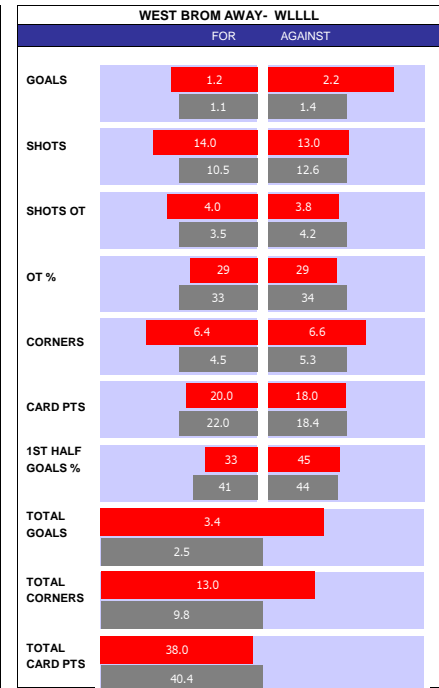

HEAD TO HEAD									
DIV	DATE	H / A	G	S	O	C	Y	R	
ECH	17-08-22	West Brom	0	13	5	9	3	0	
		Cardiff	0	7	0	2	3	0	
ECH	02-01-22	West Brom	1	13	3	5	2	2	
		Cardiff	1	6	1	1	2	1	
ECH	02-01-22	West Brom	1	13	3	5	2	2	
		Cardiff	1	6	1	1	2	1	
ECH	28-09-21	Cardiff	0	6	0	4	1	0	
		West Brom	4	11	6	6	1	0	
ECH	28-09-21	Cardiff	0	6	0	4	1	0	
		West Brom	4	11	6	6	1	0	
PER GAME AVGE :			2.4	18.4	5.0	8.6	3.6	1.2