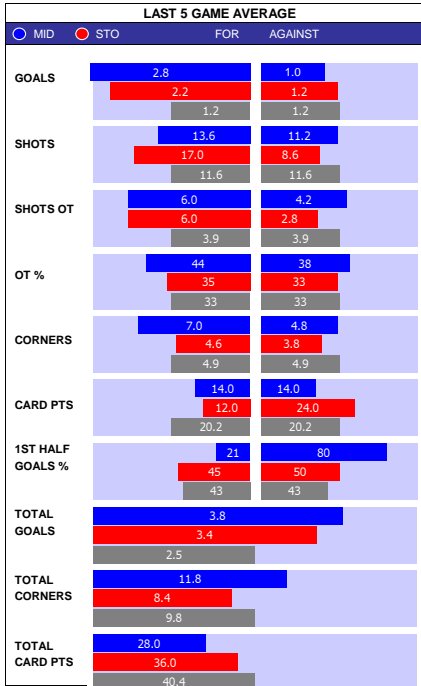

HEAD TO HEAD									
DIV	DATE	H / A	G	S	O	C	Y	R	
ECH	17-08-22	Stoke	2	9	4	4	2	0	
		Middlesbrough	2	15	4	8	1	0	
ECH	30-04-22	Middlesbrough	3	9	2	7	0	0	
		Stoke	1	10	3	1	0	0	
ECH	30-04-22	Middlesbrough	3	9	2	7	0	0	
		Stoke	1	10	3	1	0	0	
ECH	11-12-21	Stoke	0	8	1	5	2	0	
		Middlesbrough	0	7	1	4	1	0	
ECH	11-12-21	Stoke	0	8	1	5	2	0	
		Middlesbrough	0	7	1	4	1	0	
PER GAME AVGE :			2.4	18.4	4.4	9.2	1.8	0.0