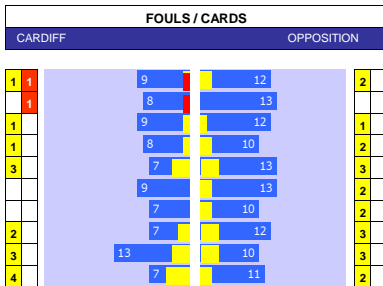

CARDIFF 10 MATCH FORM									
SS	DATE	CMP	VEN	OPPOSITION	T	N	R	SCORE	
22/23	1103	CH	A	Preston	12	12	L	2	0
22/23	0403	CH	H	Bristol City	14	13	W	2	0
22/23	2502	CH	A	Norwich	9	7	L	2	0
22/23	1702	CH	H	Reading	15	16	W	1	0
22/23	1402	CH	A	Birmingham	17	18	W	0	2
22/23	1102	CH	H	Middlesbrough	3	3	L	1	3
22/23	0402	CH	A	Hull	15	15	L	1	0
22/23	3101	CH	A	Luton	7	4	L	1	0
22/23	2101	CH	H	Millwall	8	6	L	0	1
22/23	1401	CH	H	Wigan	24	24	D	1	1