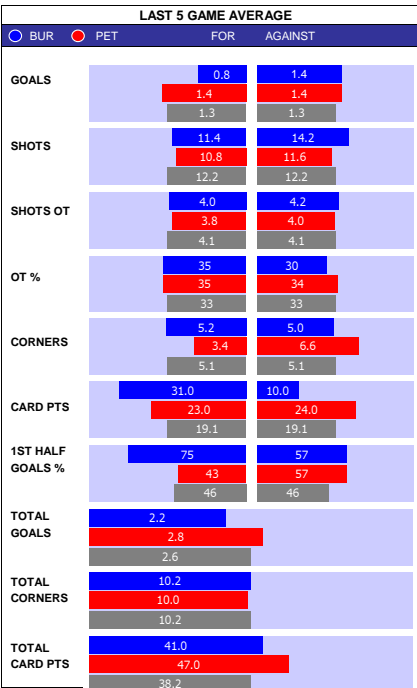

ENGLISH LEAGUE ONE				
P	TEAM	PL	GD	PTS
1	Sheffield Weds	34	39	77
2	Plymouth	36	22	74
3	Ipswich	36	39	72
4	Barnsley	34	26	66
5	Derby	36	24	64
6	Bolton	37	21	63
7	Wycombe	35	14	57
8	Shrewsbury	36	8	55
9	Peterboro	35	10	54
10	Portsmouth	35	5	51
11	Exeter	35	2	46
12	Lincoln	35	-2	45
13	Bristol Rvs	35	-6	45
14	Port Vale	36	-14	44
15	Fleetwood Town	36	-1	43
16	Charlton	35	-1	42
17	Cheltenham	36	-17	40
18	Burton	34	-21	38
19	Oxford	36	-10	36
20	Accrington	34	-23	35
21	Morecambe	36	-22	33
22	Milton Keynes Dons	36	-22	33
23	Cambridge	36	-30	30
24	Forest Green	36	-41	23

HEAD TO HEAD									
DIV	DATE	H / A	G	S	O	C	Y	R	
EL1	08-10-22	Peterboro	1	25	3	8	0	0	
		Burton	1	9	4	2	1	0	
EL1	29-02-20	Burton	1	9	2	4	1	0	
		Peterboro	1	7	3	4	2	0	
EL1	23-11-19	Peterboro	1	9	4	7	1	0	
		Burton	0	11	3	1	2	0	
EL1	04-05-19	Peterboro	3	12	5	6	1	0	
		Burton	1	16	5	7	1	0	
EL1	27-10-18	Burton	1	15	8	8	1	0	
		Peterboro	2	5	2	5	2	0	
PER GAME AVGE :			2.4	23.6	7.8	10.4	2.4	0.0	

BURTON 10 MATCH FORM									
SS	DATE	CMP	VEN	OPPOSITION	T	N	R	SCORE	
22/23	1103	LGE1	H	Wycombe	7	7	W	2	1
22/23	0403	LGE1	A	Ipswich	3	3	L	4	0
22/23	2502	LGE1	H	Accrington	21	20	D	0	0
22/23	1802	LGE1	A	Bristol Rvs	14	13	W	1	2
22/23	1402	LGE1	A	Portsmouth	11	10	L	1	0
22/23	1102	LGE1	H	Exeter	11	11	W	1	0
22/23	0402	LGE1	A	Fleetwood Town	17	15	W	2	3
22/23	2801	LGE1	H	Oxford	12	19	W	2	0
22/23	1401	LGE1	H	Shrewsbury	17	8	L	0	4
22/23	0101	LGE1	A	Morecambe	24	21	L	5	0

SQUAD STATS - SEASON TO DATE									
BURTON					PETERBORO				
P PLAYER	APP	S	GLS		P PLAYER	APP	S	GLS	
G Ben Garratt	21	0	0		G Lucas Bergstrom	21	0	0	
G Craig MacGillivray	7	0	0		G Will Norris	10	0	0	
D Sam Hughes	29	0	2		D Frankie Kent	29	1	2	
D Cameron Borthwick-Jacks	21	1	0		D Ronnie Edwards	29	0	0	
D Adrian Mariappa	8	0	1		D Nathan Thompson	18	7	1	
D Corrie Ndaba	7	0	0		D Dan Butler	15	5	0	
D Jasper Moon	7	0	0		D Josh Knight	13	9	1	
D Calum Butcher	6	5	0		D Nathanael Ogbeta	6	3	0