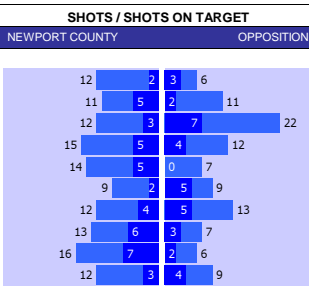

NEWPORT COUNTY 10 MATCH FORM									
SS	DATE	CMP	VEN	OPPOSITION	T	N	R	SCORE	
22/23	1103	LGE2	H	Bradford	5	6	D	1	1
22/23	0703	LGE2	A	Grimsby	17	16	D	1	1
22/23	0403	LGE2	A	Salford	7	7	L	3	1
22/23	2502	LGE2	H	Sutton	9	9	L	0	2
22/23	2102	LGE2	A	Hartlepool	22	22	W	0	1
22/23	1802	LGE2	A	Walsall	15	14	D	1	1
22/23	1402	LGE2	H	Stevenage	2	3	D	2	2
22/23	1102	LGE2	A	Barrow	10	10	W	0	1
22/23	0402	LGE2	H	Swindon	6	12	W	2	1
22/23	1401	LGE2	A	Carlisle	4	2	L	2	0

SQUAD STATS - SEASON TO DATE									
NEWPORT COUNTY					AFC WIMBLEDON				
P	PLAYER	APP	S	GLS	P	PLAYER	APP	S	GLS
G	Joe Day	18	0	0	G	Nikola Tzanev	34	0	0
G	Nick Townsend	16	0	0	G	Nathan Broome	0	0	0
D	Mickey Demetriou	33	0	2	D	Jack Currie	26	3	1
D	Priestley Farquharson	23	0	3	D	Chris Gunter	23	2	0
D	James Clarke	20	0	0	D	Paul Kalambayi	22	4	1
D	Adam Lewis	18	3	1	D	Lee Brown	21	3	0
D	Declan Drysdale	16	2	0	D	Alex Pearce	18	0	0
D	Matthew Baker	4	2	0	D	Ryley Tower	16	1	1

AFC WIMBLEDON 10 MATCH FORM									
SS	DATE	CMP	VEN	OPPOSITION	T	N	R	SCORE	
22/23	1103	LGE2	A	Doncaster	13	11	L	2	1
22/23	0403	LGE2	H	Mansfield	8	8	L	1	3
22/23	2802	LGE2	H	Stevenage	3	3	L	2	3
22/23	2502	LGE2	A	Gillingham	21	19	L	2	1
22/23	1802	LGE2	H	Hartlepool	23	22	D	2	2
22/23	1402	LGE2	A	Northampton	4	4	D	0	0
22/23	1102	LGE2	H	Carlisle	3	2	D	0	0
22/23	0402	LGE2	A	Leyton Orient	1	1	L	1	0
22/23	2801	LGE2	H	Stockport	10	5	W	1	0
22/23	1401	LGE2	H	Bradford	5	6	D	0	0