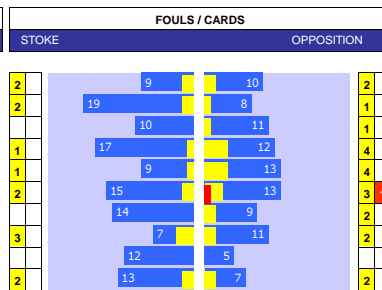

SQUAD STATS - SEASON TO DATE			
	MIDDLESBROUGH		STOKE
P PLAYER	APP	S	GLS
G Zack Steffen	31	0	0
G Liam Roberts	4	0	0
D Ryan Giles	33	2	0
D Darragh Lenihan	29	1	0
D Dael Fry	25	4	0
D Tommy Smith	22	4	0
D Patrick McNair	17	4	1
D Anfernee Dijksteel	8	9	0
M Jonathan Howson	34	1	0
M Riley McGree	29	6	6
M Chuba Akpom	25	3	21
M Hayden Hackney	22	2	1
M Isaiah Jones	21	8	3
M Marcus Forss	19	11	8
F Matt Crooks	16	13	6
F Rodrigo Muniz	9	7	2
F Cameron Archer	7	2	3
F Matthew Hoppe	0	6	0
F Caolan Boyd-Munce	0	1	0
M Lewis Baker	29	6	7
M Will Smallbone	28	4	2
M Jacob Brown	22	8	5
M Tyrese Campbell	20	10	7
M Josh Laurent	18	3	3
M Jordan Thompson	17	11	0
F Dwight Gayle	25	3	3
F Josh Tymon	15	3	1
F Liam Delap	14	8	3
F D'Margio Wright-Phillips	0	7	1
F Emre Tezgel	0	3	0

STOKE 10 MATCH FORM									
SS	DATE	CMP	VEN	OPPOSITION	T	N	R	SCORE	
22/23	1003	CH	H	Blackburn	4	5	W	3	2
22/23	0403	CH	A	Sunderland	9	10	W	1	5
22/23	2502	CH	H	Millwall	5	6	L	0	1
22/23	2102	CH	A	Swansea	12	17	W	1	3
22/23	1802	CH	A	Blackpool	24	22	L	1	0
22/23	1502	CH	H	Huddersfield	23	23	W	3	0
22/23	1102	CH	H	Hull	12	15	D	0	0
22/23	0402	CH	A	Luton	4	4	L	1	0
22/23	2101	CH	H	Reading	14	16	W	4	0
22/23	1401	CH	A	Sheffield United	2	2	L	3	1