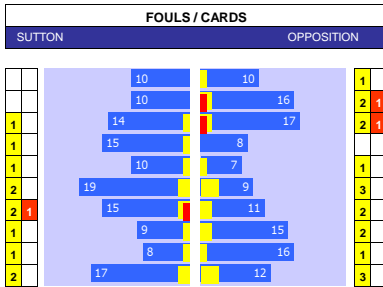

SUTTON 10 MATCH FORM									
SS	DATE	CMP	VEN	OPPOSITION	T	N	R	SCORE	
22/23	1103	LGE2	A	Barrow	10	10	D	0	0
22/23	0703	LGE2	H	Crawley Town	23	23	W	3	0
22/23	0403	LGE2	H	Crewe	17	17	D	1	1
22/23	2502	LGE2	A	Newport County	16	18	W	0	2
22/23	1802	LGE2	H	Doncaster	9	11	W	2	0
22/23	1402	LGE2	H	Swindon	10	12	W	2	1
22/23	1102	LGE2	A	Hartlepool	22	22	D	2	2
22/23	0402	LGE2	H	Stevenage	2	3	D	0	0
22/23	2801	LGE2	A	Harrogate	20	21	W	0	1
22/23	1401	LGE2	A	Salford	7	7	L	2	0

SQUAD STATS - SEASON TO DATE									
SUTTON					GRIMSBY				
P	PLAYER	APP	S	GLS	P	PLAYER	APP	S	GLS
G	Jack Rose	26	0	0	G	Max Crocombe	32	0	0
G	Lewis Ward	9	0	0	G	Ollie Battersby	0	0	0
D	Joe kizzi	35	0	1	D	Michee Efete	30	1	1
D	Rob Milsom	28	1	3	D	Luke Waterfall	30	0	2
D	Louis John	26	0	0	D	Andy Smith	22	3	0
D	Coby Rowe	19	1	3	D	Niall Maher	17	5	2
D	Ben Goodliffe	13	0	0	D	Jordan Cropper	1	1	0
D	Sam Hart	7	6	0	D	Owen Gallacher	1	0	0

GRIMSBY 10 MATCH FORM									
SS	DATE	CMP	VEN	OPPOSITION	T	N	R	SCORE	
22/23	1103	LGE2	H	Rochdale	24	24	W	1	0
22/23	0703	LGE2	H	Newport County	18	18	D	1	1
22/23	0403	LGE2	A	Carlisle	3	2	L	2	0
22/23	2502	LGE2	H	Leyton Orient	1	1	D	2	2
22/23	2102	LGE2	H	Harrogate	21	21	D	0	0
22/23	1802	LGE2	A	Northampton	4	4	W	1	2
22/23	1402	LGE2	A	Gillingham	23	19	L	2	1
22/23	1102	LGE2	H	Colchester	17	20	L	0	1
22/23	0402	LGE2	A	Crewe	16	17	W	0	3
22/23	1401	LGE2	A	Swindon	8	12	L	5	0