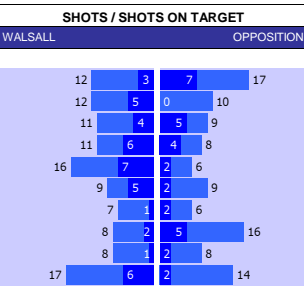

WALSALL 10 MATCH FORM									
SS	DATE	CMP	VEN	OPPOSITION	T	N	R	SCORE	
22/23	1103	LGE2	A	Stevenage	3	3	L	3	1
22/23	0703	LGE2	H	Bradford	5	6	D	0	0
22/23	0403	LGE2	H	Barrow	11	10	L	0	1
22/23	2502	LGE2	A	Hartlepool	22	22	D	3	3
22/23	2102	LGE2	H	Crewe	17	17	D	0	0
22/23	1802	LGE2	H	Newport County	18	18	D	1	1
22/23	1402	LGE2	A	Colchester	16	20	D	0	0
22/23	1102	LGE2	H	Leyton Orient	1	1	D	1	1
22/23	0402	LGE2	A	Northampton	4	4	D	0	0
22/23	3101	LGE2	A	Salford	5	7	L	1	0

SQUAD STATS - SEASON TO DATE									
WALSALL					SWINDON				
P	PLAYER	APP	S	GLS	P	PLAYER	APP	S	GLS
G	Owen Evans	33	0	0	G	Solomon Brynn	33	0	0
G	Adam Przybek	0	0	0	G	Lewis Ward	0	0	0
D	Donervon Daniels	32	0	1	D	Frazer Blake-Tracy	28	0	1
D	Emmanuel Monthe	31	0	1	D	Tom Clayton	20	2	0
D	Hayden White	28	2	2	D	Ellis Iandolo	17	6	1
D	Peter Clarke	11	3	0	D	Angus MacDonald	16	0	0
D	Joe Low	4	2	1	D	Ciaran Brennan	14	3	0
D	Oisín McEntee	2	1	0	D	Marcel Laviniar	8	4	2

SWINDON 10 MATCH FORM									
SS	DATE	CMP	VEN	OPPOSITION	T	N	R	SCORE	
22/23	1103	LGE2	H	Carlisle	2	2	L	1	2
22/23	0403	LGE2	A	Leyton Orient	1	1	D	1	1
22/23	2502	LGE2	H	Harrogate	20	21	W	3	0
22/23	1802	LGE2	A	Salford	6	7	W	1	2
22/23	1402	LGE2	A	Sutton	13	9	L	2	1
22/23	1102	LGE2	H	Doncaster	11	11	L	0	2
22/23	0402	LGE2	A	Newport County	19	18	L	2	1
22/23	2801	LGE2	H	Gillingham	23	19	D	3	3
22/23	1401	LGE2	H	Grimsby	16	16	W	5	0
22/23	0101	LGE2	A	Colchester	22	20	L	1	0