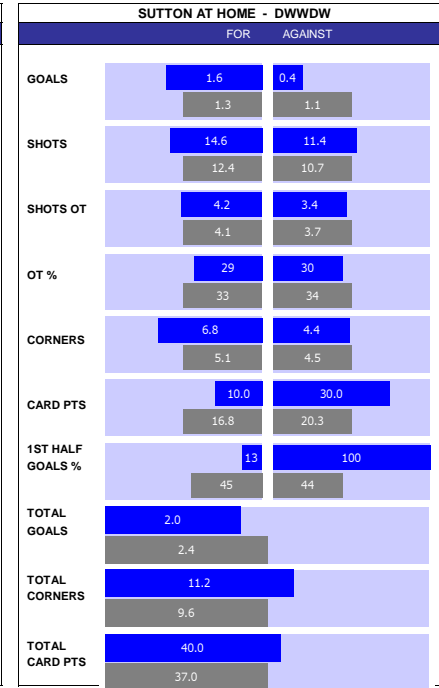

ENGLISH LEAGUE TWO 11/03/23				
P	TEAM	PL	GD	PTS
1	Leyton Orient	35	24	72
2	Carlisle	35	23	64
3	Stevenage	34	18	63
4	Northampton	35	15	60
5	Stockport	36	18	59
6	Bradford	35	13	59
7	Salford	36	13	56
8	Mansfield	33	11	55
9	Sutton	36	1	55
10	Barrow	36	-3	52
11	Doncaster	35	-8	50
12	Swindon	34	7	49
13	Tranmere	36	0	48
14	Walsall	34	4	44
15	AFC Wimbledon	35	-4	42
16	Grimsby	33	-5	42
17	Crewe	34	-10	42
18	Newport County	35	-7	39
19	Gillingham	35	-14	38
20	Colchester	36	-12	35
21	Harrogate	36	-13	35
22	Hartlepool	36	-26	30
23	Crawley Town	34	-21	29
24	Rochdale	36	-24	25

HEAD TO HEAD									
DIV	DATE	H / A	G	S	O	C	Y	R	
EL2	20-08-22	Grimsby	0	9	3	5	3	0	
		Sutton	0	13	4	6	2	0	
PER GAME AVGE :			0.0	22.0	7.0	11.0	5.0	0.0	

SUTTON 10 MATCH FORM									
SS	DATE	CMP	VEN	OPPOSITION	T	N	R	SCORE	
22/23	1103	LGE2	A	Barrow	10	10	D	0	0
22/23	0703	LGE2	H	Crawley Town	23	23	W	3	0
22/23	0403	LGE2	H	Crewe	17	17	D	1	1
22/23	2502	LGE2	A	Newport County	16	18	W	0	2
22/23	1802	LGE2	H	Doncaster	9	11	W	2	0
22/23	1402	LGE2	H	Swindon	10	12	W	2	1
22/23	1102	LGE2	A	Hartlepool	22	22	D	2	2
22/23	0402	LGE2	H	Stevenage	2	3	D	0	0
22/23	2801	LGE2	A	Harrogate	20	21	W	0	1
22/23	1401	LGE2	A	Salford	7	7	L	2	0

SQUAD STATS - SEASON TO DATE									
SUTTON					GRIMSBY				
P	PLAYER	APP	S	GLS	P	PLAYER	APP	S	GLS
G	Jack Rose	26	0	0	G	Max Crocombe	32	0	0
G	Lewis Ward	9	0	0	G	Ollie Battersby	0	0	0
D	Joe kizzi	35	0	1	D	Michee Efete	30	1	1
D	Rob Milsom	28	1	3	D	Luke Waterfall	30	0	2
D	Louis John	26	0	0	D	Andy Smith	22	3	0
D	Coby Rowe	19	1	3	D	Niall Maher	17	5	2
D	Ben Goodliffe	13	0	0	D	Jordan Cropper	1	1	0
D	Sam Hart	7	6	0	D	Owen Gallacher	1	0	0