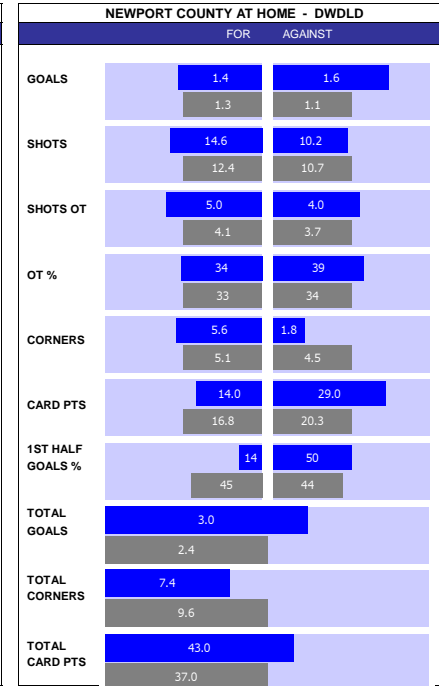

ENGLISH LEAGUE TWO 11/03/23				
P	TEAM	PL	GD	PTS
1	Leyton Orient	35	24	72
2	Carlisle	35	23	64
3	Stevenage	34	18	63
4	Northampton	35	15	60
5	Stockport	36	18	59
6	Bradford	35	13	59
7	Salford	36	13	56
8	Mansfield	33	11	55
9	Sutton	36	1	55
10	Barrow	36	-3	52
11	Doncaster	35	-8	50
12	Swindon	34	7	49
13	Tranmere	36	0	48
14	Walsall	34	4	44
15	AFC Wimbledon	35	-4	42
16	Grimsby	33	-5	42
17	Crewe	34	-10	42
18	Newport County	35	-7	39
19	Gillingham	35	-14	38
20	Colchester	36	-12	35
21	Harrogate	36	-13	35
22	Hartlepool	36	-26	30
23	Crawley Town	34	-21	29
24	Rochdale	36	-24	25

HEAD TO HEAD									
DIV	DATE	H / A	G	S	O	C	Y	R	
EL2	26-12-22	AFC Wimbledon	1	7	2	4	0	1	
		Newport County	1	13	4	3	4	0	
EL2	07-05-16	AFC Wimbledon	1	15	3	3	0	0	
		Newport County	0	9	3	3	0	0	
EL2	19-12-15	Newport County	2	11	1	11	0	0	
		AFC Wimbledon	2	10	4	5	1	0	
EL2	07-02-15	AFC Wimbledon	2	7	4	1	0	0	
		Newport County	0	8	2	3	2	1	
EL2	27-09-14	Newport County	4	12	7	5	3	0	
		AFC Wimbledon	1	12	5	7	3	0	
PER GAME AVGE :			2.8	20.8	7.0	9.0	2.6	0.4	

NEWPORT COUNTY 10 MATCH FORM									
SS	DATE	CMP	VEN	OPPOSITION	T	N	R	SCORE	
22/23	1103	LGE2	H	Bradford	5	6	D	1	1
22/23	0703	LGE2	A	Grimsby	17	16	D	1	1
22/23	0403	LGE2	A	Salford	7	7	L	3	1
22/23	2502	LGE2	H	Sutton	9	9	L	0	2
22/23	2102	LGE2	A	Hartlepool	22	22	W	0	1
22/23	1802	LGE2	A	Walsall	15	14	D	1	1
22/23	1402	LGE2	H	Stevenage	2	3	D	2	2
22/23	1102	LGE2	A	Barrow	10	10	W	0	1
22/23	0402	LGE2	H	Swindon	6	12	W	2	1
22/23	1401	LGE2	A	Carlisle	4	2	L	2	0

SQUAD STATS - SEASON TO DATE									
NEWPORT COUNTY					AFC WIMBLEDON				
P	PLAYER	APP	S	GLS	P	PLAYER	APP	S	GLS
G	Joe Day	18	0	0	G	Nikola Tzanev	34	0	0
G	Nick Townsend	16	0	0	G	Nathan Broome	0	0	0
D	Mickey Demetriou	33	0	2	D	Jack Currie	26	3	1
D	Priestley Farquharson	23	0	3	D	Chris Gunter	23	2	0
D	James Clarke	20	0	0	D	Paul Kalambayi	22	4	1
D	Adam Lewis	18	3	1	D	Lee Brown	21	3	0
D	Declan Drysdale	16	2	0	D	Alex Pearce	18	0	0
D	Matthew Baker	4	2	0	D	Ryley Tower	16	1	1