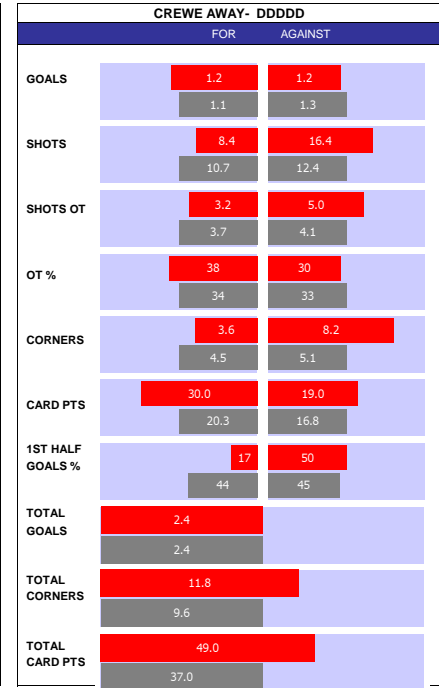

ENGLISH LEAGUE TWO 11/03/23				
P	TEAM	PL	GD	PTS
1	Leyton Orient	35	24	72
2	Carlisle	35	23	64
3	Stevenage	34	18	63
4	Northampton	35	15	60
5	Stockport	36	18	59
6	Bradford	35	13	59
7	Salford	36	13	56
8	Mansfield	33	11	55
9	Sutton	36	1	55
10	Barrow	36	-3	52
11	Doncaster	35	-8	50
12	Swindon	34	7	49
13	Tranmere	36	0	48
14	Walsall	34	4	44
15	AFC Wimbledon	35	-4	42
16	Grimsby	33	-5	42
17	Crewe	34	-10	42
18	Newport County	35	-7	39
19	Gillingham	35	-14	38
20	Colchester	36	-12	35
21	Harrogate	36	-13	35
22	Hartlepool	36	-26	30
23	Crawley Town	34	-21	29
24	Rochdale	36	-24	25

HEAD TO HEAD									
DIV	DATE	H / A	G	S	O	C	Y	R	
EL2	03-09-22	Crewe	1	11	4	11	3	0	
		Stevenage	2	10	5	3	2	0	
EL2	07-03-20	Crewe	3	17	9	9	0	0	
		Stevenage	1	10	2	1	2	0	
EL2	21-12-19	Stevenage	1	17	2	4	2	0	
		Crewe	5	21	8	8	0	0	
EL2	29-12-18	Crewe	1	17	5	4	1	0	
		Stevenage	0	8	4	5	2	1	
EL2	20-10-18	Stevenage	0	11	2	6	0	1	
		Crewe	1	17	5	10	3	0	
PER GAME AVGE :			3.0	27.8	9.2	12.2	3.0	0.4	

STEVENAGE 10 MATCH FORM									
SS	DATE	CMP	VEN	OPPOSITION	T	N	R	SCORE	
22/23	1103	LGE2	H	Walsall	14	14	W	3	1
22/23	0403	LGE2	A	Rochdale	24	24	L	2	0
22/23	2802	LGE2	A	AFC Wimbledon	15	15	W	2	3
22/23	2502	LGE2	H	Tranmere	15	13	L	0	1
22/23	1802	LGE2	A	Stockport	7	5	L	2	0
22/23	1402	LGE2	A	Newport County	18	18	D	2	2
22/23	1102	LGE2	H	Bradford	9	6	L	2	3
22/23	0402	LGE2	A	Sutton	12	9	D	0	0
22/23	2101	LGE2	H	Leyton Orient	1	1	W	3	0
22/23	1401	LGE2	A	Harrogate	19	21	D	1	1

SQUAD STATS - SEASON TO DATE									
STEVENAGE					CREWE				
P	PLAYER	APP	S	GLS	P	PLAYER	APP	S	GLS
G	Taye Ashby-Hammond	26	0	0	G	Arthur Okonkwo	23	0	0
G	Toby Savin	4	0	0	G	Dave Richards	7	0	0
D	Carl Piergianni	32	1	7	D	Luke Offord	28	0	0
D	Dan Sweeney	32	0	4	D	Rod McDonald	25	1	1
D	Alex Gilbey	26	0	2	D	Kelvin Mellor	24	0	2
D	Terence VanCuten	24	0	0	D	Michael Williams	14	1	0
D	Luther Wildin	22	4	0	D	Connor O'Riordan	8	1	1
D	Max Clark	20	5	1	D	Billy Sass-Davies	5	6	0