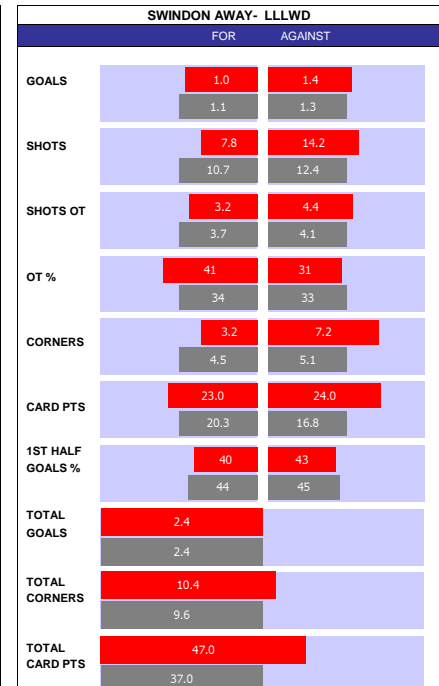

ENGLISH LEAGUE TWO 11/03/23				
P	TEAM	PL	GD	PTS
1	Leyton Orient	35	24	72
2	Carlisle	35	23	64
3	Stevenage	34	18	63
4	Northampton	35	15	60
5	Stockport	36	18	59
6	Bradford	35	13	59
7	Salford	36	13	56
8	Mansfield	33	11	55
9	Sutton	36	1	55
10	Barrow	36	-3	52
11	Doncaster	35	-8	50
12	Swindon	34	7	49
13	Tranmere	36	0	48
14	Walsall	34	4	44
15	AFC Wimbledon	35	-4	42
16	Grimsby	33	-5	42
17	Crewe	34	-10	42
18	Newport County	35	-7	39
19	Gillingham	35	-14	38
20	Colchester	36	-12	35
21	Harrogate	36	-13	35
22	Hartlepool	36	-26	30
23	Crawley Town	34	-21	29
24	Rochdale	36	-24	25

HEAD TO HEAD									
DIV	DATE	H / A	G	S	O	C	Y	R	
EL2	26-12-22	Swindon	1	13	3	4	1	0	
		Walsall	2	11	2	6	1	0	
EL2	07-05-22	Walsall	0	15	2	7	2	0	
		Swindon	3	12	5	5	2	0	
EL2	07-05-22	Walsall	0	15	2	7	2	0	
		Swindon	3	12	5	5	2	0	
EL2	22-02-22	Swindon	5	20	11	3	0	0	
		Walsall	0	10	3	3	2	0	
EL2	22-02-22	Swindon	5	20	11	3	0	0	
		Walsall	0	10	3	3	2	0	
PER GAME AVGE :			3.8	27.6	9.4	9.2	2.8	0.0	

WALSALL 10 MATCH FORM									
SS	DATE	CMP	VEN	OPPOSITION	T	N	R	SCORE	
22/23	1103	LGE2	A	Stevenage	3	3	L	3	1
22/23	0703	LGE2	H	Bradford	5	6	D	0	0
22/23	0403	LGE2	H	Barrow	11	10	L	0	1
22/23	2502	LGE2	A	Hartlepool	22	22	D	3	3
22/23	2102	LGE2	H	Crewe	17	17	D	0	0
22/23	1802	LGE2	H	Newport County	18	18	D	1	1
22/23	1402	LGE2	A	Colchester	16	20	D	0	0
22/23	1102	LGE2	H	Leyton Orient	1	1	D	1	1
22/23	0402	LGE2	A	Northampton	4	4	D	0	0
22/23	3101	LGE2	A	Salford	5	7	L	1	0

SQUAD STATS - SEASON TO DATE									
WALSALL					SWINDON				
P	PLAYER	APP	S	GLS	P	PLAYER	APP	S	GLS
G	Owen Evans	33	0	0	G	Solomon Brynn	33	0	0
G	Adam Przybek	0	0	0	G	Lewis Ward	0	0	0
D	Donervon Daniels	32	0	1	D	Frazer Blake-Tracy	28	0	1
D	Emmanuel Monthe	31	0	1	D	Tom Clayton	20	2	0
D	Hayden White	28	2	2	D	Ellis Iandolo	17	6	1
D	Peter Clarke	11	3	0	D	Angus MacDonald	16	0	0
D	Joe Low	4	2	1	D	Ciaran Brennan	14	3	0
D	Oisín McEntee	2	1	0	D	Marcel Laviniar	8	4	2