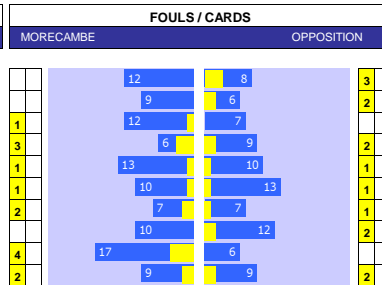

MORECAMBE 10 MATCH FORM

SS	DATE	CMP	VEN	OPPOSITION	T	N	R	SCORE
22/23	1103	LGE1	A	Shrewsbury	9	8	L	3 1
22/23	0703	LGE1	A	Cambridge	23	23	D	1 1
22/23	0403	LGE1	H	Bolton	4	6	D	0 0
22/23	2502	LGE1	A	Fleetwood Town	13	15	L	1 0
22/23	2102	LGE1	H	Port Vale	12	14	W	1 0
22/23	1802	LGE1	H	Peterboro	9	9	L	0 3
22/23	1402	LGE1	A	Sheffield Weds	2	1	L	3 0
22/23	1102	LGE1	H	Forest Green	24	24	D	1 1
22/23	0402	LGE1	A	Derby	4	5	L	5 0
22/23	2801	LGE1	H	Bristol Rvs	11	13	W	5 1

SQUAD STATS - SEASON TO DATE

MORECAMBE				CHARLTON					
P	PLAYER	APP	S	GLS	P	PLAYER	APP	S	GLS
G	Connor Ripley	35	0	0	G	Jojo Wollacott	16	0	0
G	Adam Smith	0	1	0	G	Ashley Maynard-Brewer	14	0	0
D	Jacob Bedeau	30	2	0	D	Ryan Inniss	27	2	2
D	Farrend Rawson	29	1	1	D	Eoghan O'Connell	17	2	1
D	Donald Love	24	4	1	D	Lucas Ness	14	0	0
D	Ryan Delaney	24	2	1	D	Sam Lavelle	10	3	0
D	Ryan Cooney	13	9	0	D	Mandela Egbo	8	1	0
D	Max Melbourne	8	5	0	D	Tyrece Campbell	4	7	1

CHARLTON 10 MATCH FORM

SS	DATE	CMP	VEN	OPPOSITION	T	N	R	SCORE
22/23	1103	LGE1	H	Accrington	20	20	D	1 1
22/23	0403	LGE1	A	Plymouth	2	2	L	2 0
22/23	2802	LGE1	A	Peterboro	9	9	D	0 0
22/23	2502	LGE1	H	Sheffield Weds	1	1	L	0 1
22/23	1802	LGE1	A	Derby	5	5	L	2 0
22/23	1402	LGE1	A	Forest Green	24	24	W	0 1
22/23	1102	LGE1	H	Fleetwood Town	17	15	L	1 2
22/23	0402	LGE1	A	Exeter	10	11	W	1 2
22/23	2801	LGE1	H	Bolton	5	6	L	1 2
22/23	1401	LGE1	H	Barnsley	6	4	W	2 0