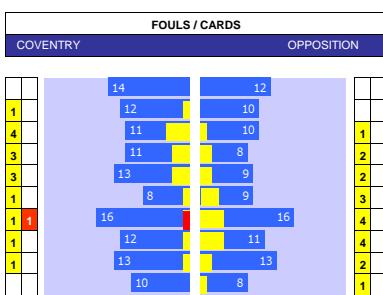

SQUAD STATS - SEASON TO DATE

WIGAN				COVENTRY					
P	PLAYER	APP	S	GLS	P	PLAYER	APP	S	GLS
G	Ben Amos	22	0	0	G	Ben Wilson	32	0	0
G	Jamie Jones	13	1	0	G	Simon Moore	3	0	0
D	Jack Whatmough	29	0	1	D	Callum Doyle	28	2	0
D	Curtis Tilt	25	1	1	D	Kyle McFadzean	24	0	1
D	Ryan Nyambe	15	6	0	D	Jonathan Panzo	23	4	1
D	Jason Kerr	13	3	0	D	Michael Rose	18	5	0
D	Charlie Hughes	10	0	0	D	Luke McNally	8	0	0
D	Omar Reikik	3	0	0	D	Todd Kane	2	7	0
M	James McClean	35	0	2	M	Jake Bidwell	32	3	1
M	Max Power	35	0	0	M	Gustavo Hamer	28	2	6
M	Tendayi Darikwa	25	3	0	M	Ben Sheaf	27	1	0
M	Tom Naylor	18	10	2	M	Josh Eccles	16	7	0
M	Nathan Broadhead	11	11	5	M	Fankaty Dabo	16	4	0
M	Joe Bennett	9	5	0	M	Callum O'Hare	8	3	0
F	Will Keane	32	2	10	F	Viktor Gyokeres	33	2	17
F	Callum Lang	20	4	1	F	Jamie Allen	33	1	6
F	Josh Magennis	10	17	1	F	Kasey Palmer	19	10	3
F	Thelo Aasgaard	9	22	2	F	Matt Godden	13	6	4
F	Ashley Fletcher	8	10	2	F	Martyn Waghorn	3	8	1

COVENTRY 10 MATCH FORM

SS	DATE	CMP	VEN	OPPOSITION	T	N	R	SCORE
22/23	1103	CH	H	Hull	15	15	D	1 1
22/23	0403	CH	A	Huddersfield	22	23	W	0 4
22/23	2802	CH	A	Preston	12	12	D	0 0
22/23	2502	CH	H	Sunderland	8	10	W	2 1
22/23	1802	CH	A	Rotherham	21	20	W	0 2
22/23	1402	CH	H	Millwall	5	6	W	1 0
22/23	1102	CH	H	Luton	4	4	D	1 1
22/23	0302	CH	A	West Brom	10	8	L	1 0
22/23	2801	CH	H	Huddersfield	22	23	W	2 0
22/23	2101	CH	H	Norwich	7	7	L	2 4