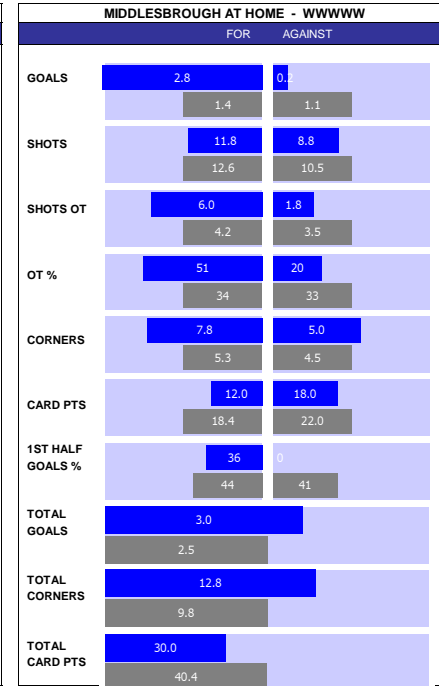

HEAD TO HEAD									
DIV	DATE	H / A	G	S	O	C	Y	R	
ECH	17-08-22	Stoke	2	9	4	4	2	0	
		Middlesbrough	2	15	4	8	1	0	
ECH	30-04-22	Middlesbrough	3	9	2	7	0	0	
		Stoke	1	10	3	1	0	0	
ECH	30-04-22	Middlesbrough	3	9	2	7	0	0	
		Stoke	1	10	3	1	0	0	
ECH	11-12-21	Stoke	0	8	1	5	2	0	
		Middlesbrough	0	7	1	4	1	0	
ECH	11-12-21	Stoke	0	8	1	5	2	0	
		Middlesbrough	0	7	1	4	1	0	
PER GAME AVGE :			2.4	18.4	4.4	9.2	1.8	0.0