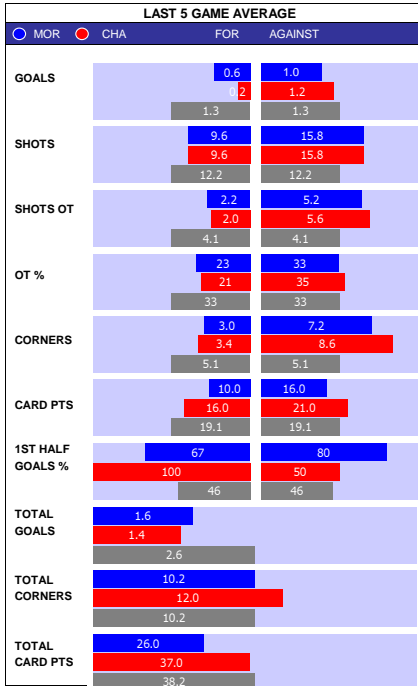

ENGLISH LEAGUE ONE				
P	TEAM	PL	GD	PTS
1	Sheffield Weds	34	39	77
2	Plymouth	36	22	74
3	Ipswich	36	39	72
4	Barnsley	34	26	66
5	Derby	36	24	64
6	Bolton	37	21	63
7	Wycombe	35	14	57
8	Shrewsbury	36	8	55
9	Peterboro	35	10	54
10	Portsmouth	35	5	51
11	Exeter	35	2	46
12	Lincoln	35	-2	45
13	Bristol Rvs	35	-6	45
14	Port Vale	36	-14	44
15	Fleetwood Town	36	-1	43
16	Charlton	35	-1	42
17	Cheltenham	36	-17	40
18	Burton	34	-21	38
19	Oxford	36	-10	36
20	Accrington	34	-23	35
21	Morecambe	36	-22	33
22	Milton Keynes Dons	36	-22	33
23	Cambridge	36	-30	30
24	Forest Green	36	-41	23