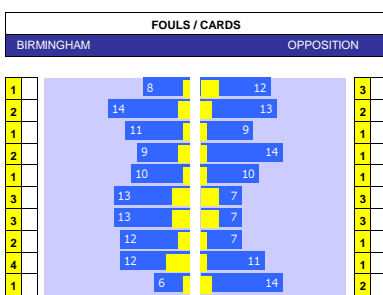

SQUAD STATS - SEASON TO DATE			
WATFORD	BIRMINGHAM		
P PLAYER	APP	S	GLS
G Daniel Bachmann	35	0	0
G Ben Hamer	0	0	0
D Hassane Kamara	25	1	0
D Craig Cathcart	21	1	0
D Christian Kabasele	18	4	0
D Mario Gaspar	17	11	0
D Francisco Sierralta	17	1	1
D William Troost-Ekong	12	3	1
M Ismaila Sarr	29	1	9
M Ken Sema	28	1	4
M Hamza Choudhury	28	0	0
M Joao Pedro	22	4	9
M Edo Kayembe	19	2	0
M Yaser Asprilla	12	15	0
F Keinan Davis	19	6	4
F Vakoun Issouf Bayo	9	15	4
F Henrique Araujo	3	3	0
F Samuel Kalu	2	7	0
F Rey Manaj	2	4	1
M Maxime Colin	34	0	2
M Tahith Chong	25	3	3
M Krystian Bielik	24	0	1
M Hannibal Mejbri	19	10	1
M Jordan Graham	10	9	0
M Jordan James	7	18	0
F Scott Hogan	30	0	10
F Juninho Bacuna	28	7	2
F Troy Deeney	24	7	7
F Lukas Jutkiewicz	7	25	3
F Reda Khadra	2	2	1

BIRMINGHAM 10 MATCH FORM									
SS	DATE	CMP	VEN	OPPOSITION	T	N	R	SCORE	
22/23	1103	CH	H	Rotherham	18	20	W	2	0
22/23	0403	CH	A	Wigan	24	24	D	1	1
22/23	2502	CH	H	Luton	6	4	L	0	1
22/23	2102	CH	A	Norwich	9	7	L	3	1
22/23	1802	CH	A	Huddersfield	23	23	L	2	1
22/23	1402	CH	H	Cardiff	21	21	L	0	2
22/23	1002	CH	H	West Brom	6	8	W	2	0
22/23	0402	CH	A	Swansea	12	17	W	3	4
22/23	2101	CH	H	Preston	13	12	L	1	2
22/23	1401	CH	A	Bristol City	19	13	L	4	2