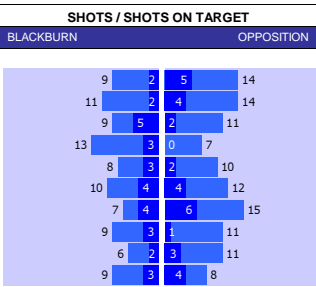

BLACKBURN 10 MATCH FORM									
SS	DATE	CMP	VEN	OPPOSITION	T	N	R	SCORE	
22/23	1003	CH	A	Stoke	16	14	L	3	2
22/23	0403	CH	H	Sheffield United	2	2	W	1	0
22/23	2502	CH	A	QPR	18	19	W	1	3
22/23	2102	CH	H	Blackpool	23	22	W	1	0
22/23	1802	CH	H	Swansea	12	17	W	1	0
22/23	1502	CH	A	West Brom	10	8	D	1	1
22/23	1102	CH	A	Watford	5	11	D	1	1
22/23	0602	CH	H	Wigan	24	24	D	0	0
22/23	2101	CH	A	Bristol City	17	13	D	1	1
22/23	1401	CH	A	Rotherham	21	20	L	4	0

SQUAD STATS - SEASON TO DATE			
	BLACKBURN	READING	
P	PLAYER	APP	GLS
G	Thomas Kaminski	28	0
G	Aynsley Pears	7	0
D	Harry Pickering	29	1
D	Dominic Hyam	25	1
D	Daniel Ayala	23	1
D	Scott Wharton	17	3
D	Callum Brittain	14	4
D	Hayden Carter	13	6
P	Joe Lumley	31	0
G	Dean Bouzanis	4	1
D	Thomas Holmes	28	1
D	Amadou Salif Mbengue	14	5
D	Mahamadou-Naby Sarr	12	1
D	Scott Dann	4	5
D	Nelson Abbey	0	3
D	John Clarke	0	3

READING 10 MATCH FORM									
SS	DATE	CMP	VEN	OPPOSITION	T	N	R	SCORE	
22/23	1103	CH	H	Millwall	7	6	L	0	1
22/23	0703	CH	H	Sheffield United	2	2	L	0	1
22/23	0403	CH	A	Middlesbrough	3	3	L	5	0
22/23	2502	CH	H	Blackpool	23	22	W	3	1
22/23	1702	CH	A	Cardiff	21	21	L	1	0
22/23	1402	CH	H	Rotherham	20	20	W	2	1
22/23	1102	CH	A	Sunderland	9	10	L	1	0
22/23	0402	CH	H	Watford	6	11	D	2	2
22/23	2101	CH	A	Stoke	20	14	L	4	0
22/23	1401	CH	H	QPR	12	19	D	2	2