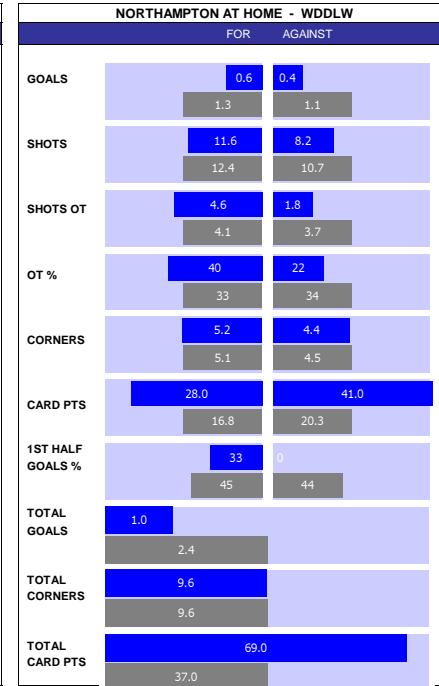

ENGLISH LEAGUE TWO 11/03/23				
P	TEAM	PL	GD	PTS
1	Leyton Orient	35	24	72
2	Carlisle	35	23	64
3	Stevenage	34	18	63
4	Northampton	35	15	60
5	Stockport	36	18	59
6	Bradford	35	13	59
7	Salford	36	13	56
8	Mansfield	33	11	55
9	Sutton	36	1	55
10	Barrow	36	-3	52
11	Doncaster	35	-8	50
12	Swindon	34	7	49
13	Tranmere	36	0	48
14	Walsall	34	4	44
15	AFC Wimbledon	35	-4	42
16	Grimsby	33	-5	42
17	Crewe	34	-10	42
18	Newport County	35	-7	39
19	Gillingham	35	-14	38
20	Colchester	36	-12	35
21	Harrogate	36	-13	35
22	Hartlepool	36	-26	30
23	Crawley Town	34	-21	29
24	Rochdale	36	-24	25

HEAD TO HEAD									
DIV	DATE	H / A	G	S	O	C	Y	R	
EL2	26-12-22	Mansfield	1	8	3	2	3	0	
		Northampton	1	15	4	5	1	0	
EL2	02-04-22	Mansfield	1	17	5	14	3	0	
		Northampton	0	8	3	3	0	1	
EL2	02-04-22	Mansfield	1	17	5	14	3	0	
		Northampton	0	8	3	3	0	1	
EL2	16-10-21	Northampton	2	8	3	5	2	0	
		Mansfield	0	7	1	3	1	0	
EL2	16-10-21	Northampton	2	8	3	5	2	0	
		Mansfield	0	7	1	3	1	0	
PER GAME AVGE :			1.6	20.6	6.2	11.4	3.2	0.4	

NORTHAMPTON 10 MATCH FORM									
SS	DATE	CMP	VEN	OPPOSITION	T	N	R	SCORE	
22/23	1103	LGE2	A	Hartlepool	22	22	D	1	1
22/23	0403	LGE2	H	Crawley Town	23	23	W	1	0
22/23	2802	LGE2	A	Harrogate	21	21	D	1	1
22/23	2502	LGE2	A	Colchester	19	20	W	0	1
22/23	1802	LGE2	H	Grimsby	19	16	L	1	2
22/23	1402	LGE2	H	AFC Wimbledon	14	15	D	0	0
22/23	1102	LGE2	A	Rochdale	24	24	D	1	1
22/23	0402	LGE2	H	Walsall	14	14	D	0	0
22/23	2801	LGE2	A	Barrow	8	10	W	0	2
22/23	1401	LGE2	A	Stockport	14	5	L	2	0

SQUAD STATS - SEASON TO DATE									
NORTHAMPTON					MANSFIELD				
P	PLAYER	APP	S	GLS	P	PLAYER	APP	S	GLS
G	Lee Burge	26	0	0	G	Christy Pym	29	0	0
G	Tom King	8	0	0	G	Scott Flinders	4	0	0
D	Jon Guthrie	33	0	2	D	Riley Harbottle	23	0	5
D	Sam Sherring	29	0	2	D	James Perch	19	6	0
D	Ali Koiki	21	1	0	D	Kellan Gordon	9	7	1
D	Tyler Magloire	14	4	2	D	Alfie Kilgour	7	1	3
D	Akinwale Odimayo	13	4	0	D	Taylor Anderson	0	2	0
D	Aaron McGowan	11	3	0	D	Lewis Page	0	1	0