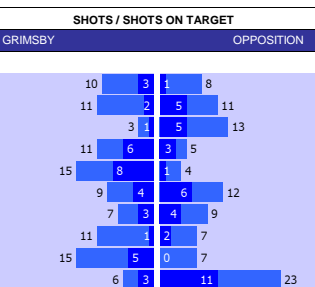

SQUAD STATS - SEASON TO DATE									
SUTTON					GRIMSBY				
P	PLAYER	APP	S	GLS	P	PLAYER	APP	S	GLS
M	Craig Eastmond	32	0	2	M	Harry Clifton	30	2	6
M	Will Randall-Hurren	29	1	6	M	Gavan Holohan	27	1	4
M	Alistair Smith	16	8	4	M	Anthony Driscoll-Glennon	19	3	2
M	Harry Beautyman	14	9	2	M	Byrn Morris	17	6	1
M	David Ajiboye	8	2	3	M	Kieran Green	15	5	0
M	Adam Lovatt	8	1	0	M	Brendan Kiernan	14	6	1
F	Omar Bugiel	27	0	5	F	Otis Khan	15	3	3
F	Donovan Wilson	26	1	2	F	John McAtee	15	1	4
F	Enzio Boldewijn	22	12	0	F	Ryan Taylor	14	6	3
F	Josh Neufville	22	5	2	F	George Lloyd	7	1	2
F	Kwame Thomas	4	7	0	F	Lewis Richardson	6	4	1