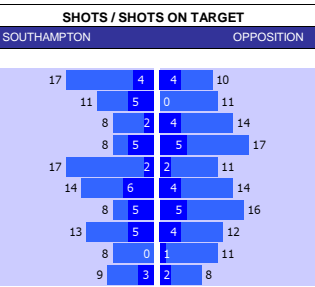

SOUTHAMPTON 10 MATCH FORM

SS	DATE	CMP	VEN	OPPOSITION	T	N	R	SCORE
22/23	1203	EPL	A	Man United	3	3	D	0 0
22/23	0403	EPL	H	Leicester	14	16	W	1 0
22/23	2502	EPL	A	Leeds	19	19	L	1 0
22/23	1802	EPL	A	Chelsea	10	10	W	0 1
22/23	1102	EPL	H	Wolves	15	13	L	1 2
22/23	0402	EPL	A	Brentford	8	9	L	3 0
22/23	2101	EPL	H	Aston Villa	11	11	L	0 1
22/23	1401	EPL	A	Everton	18	15	W	1 2
22/23	0401	EPL	H	Nott'm Forest	18	14	L	0 1
22/23	3112	EPL	A	Fulham	10	8	L	2 1

SQUAD STATS - SEASON TO DATE

SOUTHAMPTON				BRENTFORD					
P	PLAYER	APP	S	GLS	P	PLAYER	APP	S	GLS
G	Gavin Bazunu	25	0	0	G	David Raya	24	0	0
G	Wilfredo Caballero	0	0	0	G	Matthew Cox	0	0	0
D	Mohammed Salisu	21	0	0	D	Rico Henry	23	0	0
D	Kyle Walker-Peters	17	1	1	D	Ben Mee	23	0	3
D	Romain Perraud	16	6	2	D	Ethan Pinnock	16	0	1
D	Armel Kotchap	16	0	0	D	Aaron Hickey	11	1	0
D	Ainsley Maitland-Niles	9	5	0	D	Kristoffer Ajer	9	0	0
D	Lyanco	7	7	0	D	Mathias Jorgensen	8	5	0

BRENTFORD 10 MATCH FORM

SS	DATE	CMP	VEN	OPPOSITION	T	N	R	SCORE
22/23	1103	EPL	A	Everton	18	15	L	1 0
22/23	0603	EPL	H	Fulham	7	8	W	3 2
22/23	1802	EPL	H	Crystal Palace	12	12	D	1 1
22/23	1102	EPL	A	Arsenal	1	1	D	1 1
22/23	0402	EPL	H	Southampton	20	20	W	3 0
22/23	2201	EPL	A	Leeds	16	19	D	0 0
22/23	1401	EPL	H	Bournemouth	16	18	W	2 0
22/23	0201	EPL	H	Liverpool	6	6	W	3 1
22/23	3012	EPL	A	West Ham	16	17	W	0 2
22/23	2612	EPL	H	Tottenham	4	4	D	2 2