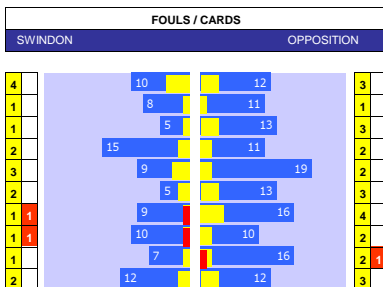

SQUAD STATS - SEASON TO DATE									
WALSALL					SWINDON				
P	PLAYER	APP	S	GLS	P	PLAYER	APP	S	GLS
M	Tom Knowles	25	6	4	M	Remeao Hutton	29	2	0
M	Brandon Comley	25	4	1	M	Ben Gladwin	22	1	1
F	Danny Johnson	23	2	1	M	Saidou Khan	20	5	1
M	Liam Kinsella	18	2	1	M	Ronan Darcy	17	13	3
M	Liam Bennett	18	2	1	M	Louis Reed	16	4	1
M	Liam Gordon	16	4	1	M	Harry McKirdy	5	0	2
M	Taylor Allen	14	7	0	F	Jacob Wakeling	27	6	7
F	Isaac Hutchinson	27	4	4	F	Jonathan Williams	26	1	8
F	Danny Johnson	22	0	12	F	Luke Jephcott	15	7	5
F	Andy Williams	8	23	1	F	Tyrese Shade	12	16	3
F	Matt Stevens	6	1	1	F	Charlie Austin	8	0	4
F	Jamille Matt	6	0	0