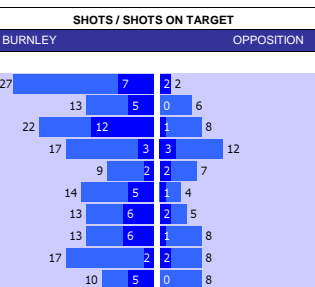

SQUAD STATS - SEASON TO DATE									
HULL					BURNLEY				
P	PLAYER	APP	S	GLS	P	PLAYER	APP	S	GLS
G	Matt Ingram	21	0	0	G	Arijanet Muric	33	0	0
G	Nathan Baxter	12	0	0	G	Bailey Peacock-Farrell	2	3	0
D	Alfie Jones	32	0	0	D	Connor Roberts	28	4	3
D	Jacob Greaves	31	3	4	D	Ian Maatsen	28	1	4
D	Cyrus Christie	24	4	3	D	Taylor Harwood-Bellis	26	0	1
D	Tobias Figueiredo	18	4	0	D	Jordan Beyer	21	1	1
D	Lewie Coyle	15	15	0	D	Vitinho	18	9	3
D	Callum Elder	15	5	0	D	Charlie Taylor	15	12	0
M	Regan Slater	33	1	3	M	Josh Brownhill	34	0	6
M	Jean Seri	23	3	1	M	Josh Cullen	32	0	1
M	Ozan Tufan	20	11	4	M	Nathan Tella	25	7	12
M	Ryan Longman	18	12	2	M	Jack Cork	25	5	0
M	Greg Docherty	17	9	1	M	Anass Zaroury	19	6	7
M	Ryan Woods	14	9	0	M	Johann Berg Gudmundsson	15	12	2
F	Oscar Estupinan	28	4	12	F	Jay Rodriguez	20	4	9
F	Dimitrios Pelkas	13	4	2	F	Ashley Barnes	14	14	4
F	Benjamin Tetteh	9	5	1	F	Manuel Benson	10	15	7
F	Allahyar Sayyadmanesh	6	2	0	F	Dara Costelloe	3	1	0
F	Tyler Smith	5	9	3	F	Halil Dervisoglu	0	7	1

BURNLEY 10 MATCH FORM									
SS	DATE	CMP	VEN	OPPOSITION	T	N	R	SCORE	
22/23	1103	CH	H	Wigan	24	24	W	3	0
22/23	0403	CH	A	Blackpool	23	22	D	0	0
22/23	2502	CH	H	Huddersfield	22	23	W	4	0
22/23	2102	CH	A	Millwall	7	6	D	1	1
22/23	1802	CH	A	Luton	4	4	W	0	1
22/23	1402	CH	H	Watford	6	11	D	1	1
22/23	1102	CH	H	Preston	11	12	W	3	0
22/23	0402	CH	A	Norwich	8	7	W	0	3
22/23	2001	CH	H	West Brom	6	8	W	2	1
22/23	1401	CH	H	Coventry	14	9	W	1	0