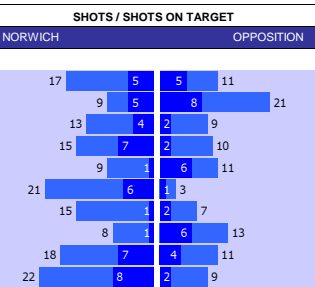

SQUAD STATS - SEASON TO DATE									
HUDDERSFIELD					NORWICH				
P	PLAYER	APP	S	GLS	P	PLAYER	APP	S	GLS
G	Lee Nicholls	25	0	0	G	Angus Gunn	19	0	0
G	Nicholas Bilokapic	5	1	0	G	Tim Krul	16	0	0
D	Tom Lees	31	0	2	D	Grant Hanley	34	0	1
D	Michal Helik	25	0	2	D	Maximilian Aarons	33	1	1
D	Josh Ruffles	19	3	2	D	Andrew Omobamidele	21	4	1
D	Ollie Turton	16	2	0	D	Ben Gibson	15	3	0
D	Yuta Nakayama	13	1	2	D	Dimitrios Giannoulis	12	4	0
D	Kaine Hayden	9	5	1	D	Sam Byram	10	1	1
M	Jack Rudoni	31	4	0	M	Kenny McLean	30	1	1
M	Sorba Thomas	20	3	0	M	Marcelino Nunez	20	10	3
M	David Kasumu	19	4	0	M	Gabriel Sara	20	9	5
M	Jonathan Hogg	19	1	0	M	Kieran Dowell	15	9	5
M	Etienne Camara	13	7	0	M	Aaron Ramsey	13	5	3
M	Ben Jackson	9	4	1	M	Onel Hernandez	12	20	2
F	Danny Ward	21	6	3	F	Joshua Sargent	28	2	11
F	Duane Holmes	19	7	2	F	Teemu Pukki	27	4	10
F	Jordan Rhodes	14	17	5	F	Daniel Sinani	7	9	1
F	Martyn Waghorn	4	4	1	F	Jordan Hugill	0	7	0
F	Anthony Knockaert	2	3	0	F	Christos Tzolis	0	5	1

NORWICH 10 MATCH FORM									
SS	DATE	CMP	VEN	OPPOSITION	T	N	R	SCORE	
22/23	1203	CH	H	Sunderland	12	10	L	0	1
22/23	0403	CH	A	Millwall	5	6	W	2	3
22/23	2502	CH	H	Cardiff	21	21	W	2	0
22/23	2102	CH	H	Birmingham	18	18	W	3	1
22/23	1802	CH	A	Wigan	22	24	D	0	0
22/23	1402	CH	H	Hull	11	15	W	3	1
22/23	1102	CH	A	Bristol City	18	13	L	1	0
22/23	0402	CH	H	Burnley	1	1	L	0	3
22/23	2101	CH	A	Coventry	15	9	W	2	4
22/23	1401	CH	A	Preston	10	12	W	0	4