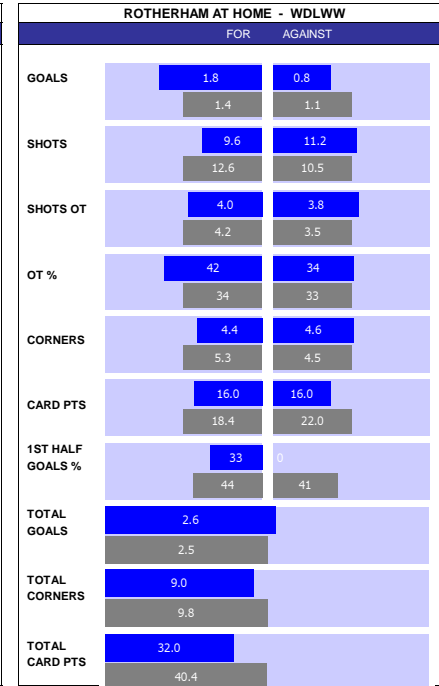

HEAD TO HEAD									
DIV	DATE	H / A	G	S	O	C	Y	R	
ECH	16-08-22	Preston	0	21	6	10	1	0	
		Rotherham	0	5	1	3	3	0	
ECH	01-01-19	Rotherham	2	8	3	3	5	0	
		Preston	1	17	5	5	1	0	
ECH	27-10-18	Preston	1	15	6	8	1	0	
		Rotherham	1	12	5	7	1	0	
ECH	29-04-17	Preston	1	18	4	7	0	0	
		Rotherham	1	14	7	5	1	0	
ECH	05-11-16	Rotherham	1	14	5	5	0	0	
		Preston	3	15	6	4	1	0	
PER GAME AVGE :			2.2	27.8	9.6	11.4	2.8	0.0