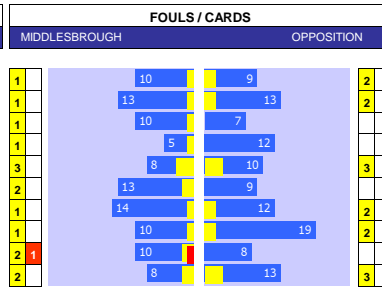

MIDDLESBROUGH 10 MATCH FORM									
SS	DATE	CMP	VEN	OPPOSITION	T	N	R	SCORE	
22/23	1103	CH	A	Swansea	17	17	W	1	3
22/23	0403	CH	H	Reading	15	16	W	5	0
22/23	2502	CH	A	West Brom	10	8	L	2	0
22/23	1802	CH	H	QPR	17	19	W	3	1
22/23	1502	CH	A	Sheffield United	2	2	W	1	3
22/23	1102	CH	A	Cardiff	21	21	W	1	3
22/23	0402	CH	H	Blackpool	23	22	W	3	0
22/23	2801	CH	H	Watford	3	11	W	2	0
22/23	2201	CH	A	Sunderland	12	10	L	2	0
22/23	1401	CH	H	Millwall	6	6	W	1	0