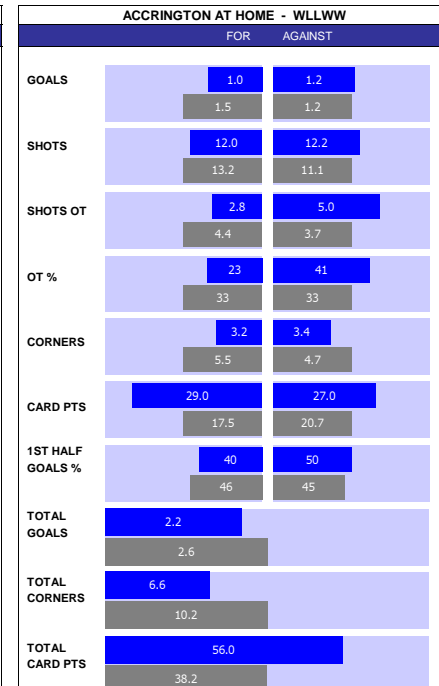

ENGLISH LEAGUE ONE				
P	TEAM	PL	GD	PTS
1	Sheffield Weds	34	39	77
2	Plymouth	36	22	74
3	Ipswich	36	39	72
4	Barnsley	34	26	66
5	Derby	36	24	64
6	Bolton	37	21	63
7	Wycombe	35	14	57
8	Shrewsbury	36	8	55
9	Peterboro	35	10	54
10	Portsmouth	35	5	51
11	Exeter	35	2	46
12	Lincoln	35	-2	45
13	Bristol Rvs	35	-6	45
14	Port Vale	36	-14	44
15	Fleetwood Town	36	-1	43
16	Charlton	35	-1	42
17	Cheltenham	36	-17	40
18	Burton	34	-21	38
19	Oxford	36	-10	36
20	Accrington	34	-23	35
21	Morecambe	36	-22	33
22	Milton Keynes Dons	36	-22	33
23	Cambridge	36	-30	30
24	Forest Green	36	-41	23

HEAD TO HEAD									
DIV	DATE	H / A	G	S	O	C	Y	R	
EL1	05-03-22	Portsmouth	4	11	4	6	2	1	
		Accrington	0	25	6	9	2	0	
EL1	05-03-22	Portsmouth	4	11	4	6	2	1	
		Accrington	0	25	6	9	2	0	
EL1	23-10-21	Accrington	2	13	3	5	2	0	
		Portsmouth	2	19	9	6	2	0	
EL1	23-10-21	Accrington	2	13	3	5	2	0	
		Portsmouth	2	19	9	6	2	0	
EL1	14-12-19	Accrington	4	18	6	6	1	0	
		Portsmouth	1	11	3	5	1	0	
PER GAME AVGE :			4.2	33.0	10.6	12.6	3.6	0.4	

ACCRINGTON 10 MATCH FORM									
SS	DATE	CMP	VEN	OPPOSITION	T	N	R	SCORE	
22/23	1103	LGE1	A	Charlton	16	16	D	1	1
22/23	0703	LGE1	A	Ipswich	3	3	L	3	0
22/23	0403	LGE1	H	Forest Green	24	24	W	2	1
22/23	2502	LGE1	A	Burton	18	18	D	0	0
22/23	1802	LGE1	H	Shrewsbury	8	8	W	1	0
22/23	1402	LGE1	H	Wycombe	7	7	L	0	2
22/23	1102	LGE1	A	Cheltenham	18	17	D	0	0
22/23	0702	LGE1	A	Port Vale	14	14	D	1	1
22/23	0402	LGE1	H	Lincoln	16	12	L	0	3
22/23	2101	LGE1	A	Barnsley	6	4	L	3	1

SQUAD STATS - SEASON TO DATE									
ACCRINGTON					PORTSMOUTH				
P	PLAYER	APP	S	GLS	P	PLAYER	APP	S	GLS
G	Lukas Jensen	19	0	0	G	Joshua Griffiths	22	0	0
G	Toby Savin	14	0	0	G	Matt Macey	9	0	0
D	Harvey Rodgers	30	0	3	D	Sean Raggatt	33	0	1
D	Ryan Astley	22	1	1	D	Connor Ogilvie	32	0	4
D	Doug Tharme	17	4	0	D	Michael Morrison	18	4	0
D	Baba Fernandes	12	2	0	D	Clark Robertson	15	1	0
D	Mohammed Sangare	11	3	0	D	Joe Rafferty	13	0	0
D	Aaron Pickles	3	0	0	D	Zak Swanson	11	4	1