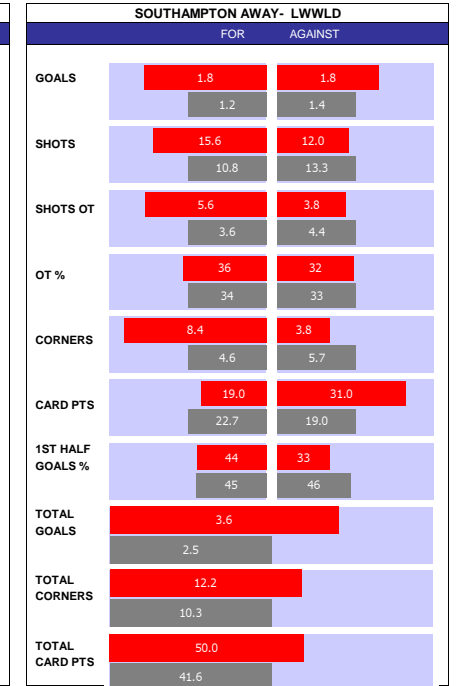

HEAD TO HEAD									
DIV	DATE	H / A	G	S	O	C	Y	R	
ECH	02-12-23	Southampton	2	18	6	7	1	0	
		Cardiff	0	10	3	3	1	0	
EPL	09-02-19	Southampton	1	14	7	8	3	0	
		Cardiff	2	6	3	2	3	0	
EPL	08-12-18	Cardiff	1	13	4	7	2	0	
		Southampton	0	12	1	7	2	0	
EPL	12-04-14	Southampton	0	19	7	5	0	0	
		Cardiff	1	6	4	5	0	0	
EPL	26-12-13	Cardiff	0	9	0	6	1	0	
		Southampton	3	11	6	3	2	0	
PER GAME AVGE :			2.0	23.6	8.2	10.6	3.0	0.0