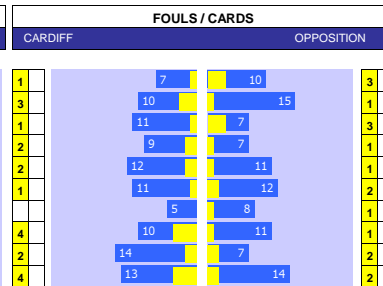

CARDIFF 10 MATCH FORM									
SS	DATE	CMP	VEN	OPPOSITION	T	N	R	SCORE	
23/24	1304	CH	A	Millwall	18	16	L	3	1
23/24	1004	CH	A	Birmingham	23	21	W	0	1
23/24	0604	CH	H	Hull	10	7	L	1	3
23/24	0104	CH	A	Coventry	7	8	W	1	2
23/24	2903	CH	H	Sunderland	12	13	L	0	2
23/24	1603	CH	A	Swansea	15	14	L	2	0
23/24	0903	CH	H	Ipswich	3	1	W	2	1
23/24	0603	CH	H	Huddersfield	21	22	W	1	0
23/24	0203	CH	A	Bristol City	12	12	W	0	1
23/24	2402	CH	H	Stoke	19	20	W	2	1