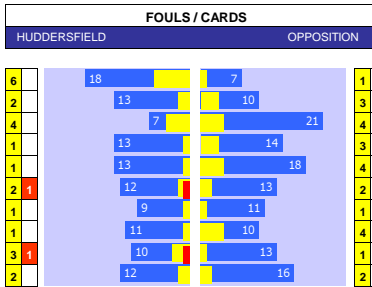

HUDDERSFIELD 10 MATCH FORM									
SS	DATE	CMP	VEN	OPPOSITION	T	N	R	SCORE	
23/24	1304	CH	A	Bristol City	12	12	D	1	1
23/24	0904	CH	A	Preston	10	10	L	4	1
23/24	0604	CH	H	Millwall	20	16	W	1	0
23/24	0104	CH	A	Stoke	17	20	D	1	1
23/24	2903	CH	H	Coventry	8	8	L	1	3
23/24	1603	CH	A	Rotherham	24	24	D	0	0
23/24	1003	CH	H	West Brom	5	5	L	1	4
23/24	0603	CH	A	Cardiff	11	11	L	1	0
23/24	0203	CH	H	Leeds	2	3	D	1	1
23/24	2402	CH	A	Watford	11	15	W	1	2

SQUAD STATS - SEASON TO DATE									
HUDDERSFIELD					SWANSEA				
P	PLAYER	APP	S	GLS	P	PLAYER	APP	S	GLS
G	Lee Nicholls	35	0	0	G	Carl Rushworth	43	0	0
G	Chris Maxwell	7	1	0	G	Andrew Fisher	0	0	0
D	Michal Helik	37	1	9	D	Josh Tymon	33	5	0
D	Matthew Pearson	34	2	3	D	Harry Darling	29	7	3
D	Tom Lees	27	3	0	D	Ben Cabango	29	3	0
D	Yuta Nakayama	18	5	0	D	Nathan Wood	24	1	1
D	Brodie Spencer	16	1	0	D	Joshua Key	22	4	2
D	Ben Jackson	13	10	1	D	Bashir Humphreys	21	2	1

SWANSEA 10 MATCH FORM									
SS	DATE	CMP	VEN	OPPOSITION	T	N	R	SCORE	
23/24	1304	CH	H	Rotherham	24	24	W	1	0
23/24	1004	CH	H	Stoke	19	20	W	3	0
23/24	0604	CH	A	Middlesbrough	9	9	L	2	0
23/24	0104	CH	H	QPR	18	19	L	0	1
23/24	2903	CH	A	Sheffield Weds	23	23	D	1	1
23/24	1603	CH	H	Cardiff	11	11	W	2	0
23/24	1003	CH	A	Bristol City	14	12	L	1	0
23/24	0603	CH	A	Watford	12	15	D	1	1
23/24	0203	CH	H	Blackburn	16	17	W	2	1
23/24	2402	CH	A	Sunderland	10	13	W	1	2