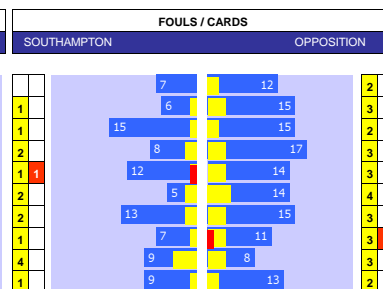

SQUAD STATS - SEASON TO DATE									
CARDIFF					SOUTHAMPTON				
P	PLAYER	APP	S	GLS	P	PLAYER	APP	S	GLS
G	Jak Alnwick	24	0	0	G	Gavin Bazunu	41	0	0
G	Ethan Horvath	13	0	0	G	Joe Lumley	0	0	0
D	Dimitrios Goutas	43	0	4	D	Kyle Walker-Peters	38	0	3
D	Perry Ng	39	0	6	D	Jan Bednarek	35	2	2
D	Jamilu Collins	33	3	1	D	Taylor Harwood-Bellis	35	0	2
D	Mark McGuinness	29	0	2	D	Ryan Manning	26	7	0
D	Nathaniel Phillips	14	1	0	D	Jack Stephens	15	5	0
D	Josh Wilson-Esbrand	8	3	0	D	James Bree	11	4	0
M	Karlan Grant	37	2	6	M	Will Smallbone	32	6	5
M	Manolis Siopis	35	4	0	M	Stuart Armstrong	31	9	4
M	Joe Ralls	30	3	1	M	Flynn Downes	29	1	2
M	Josh Bowler	28	8	4	M	Shea Charles	13	16	0
M	Ryan Wintle	26	14	2	M	Carlos Alcaraz	13	10	3
M	Rubin Colwill	13	21	1	M	Joe Arbo	12	18	3
F	Yakou Meite	25	12	2	F	Adam Armstrong	40	1	20
F	Kion Etete	12	16	3	F	Che Adams	21	14	13
F	Ike Ugbo	11	9	4	F	Samuel Edozie	15	13	6
F	Callum Robinson	9	13	1	F	Ryan Fraser	12	23	6
F	David Turnbull	8	6	0	F	Kamaldeen Sulemana	10	12	0

SOUTHAMPTON 10 MATCH FORM									
SS	DATE	CMP	VEN	OPPOSITION	T	N	R	SCORE	
23/24	1604	CH	H	Preston	10	10	W	3	0
23/24	1304	CH	H	Watford	14	15	W	3	2
23/24	0904	CH	H	Coventry	7	8	W	2	1
23/24	0604	CH	A	Blackburn	17	17	D	0	0
23/24	0104	CH	A	Ipswich	1	1	L	3	2
23/24	2903	CH	H	Middlesbrough	10	9	D	1	1
23/24	0903	CH	H	Sunderland	11	13	W	4	2
23/24	0203	CH	A	Birmingham	18	21	W	3	4
23/24	2402	CH	H	Millwall	21	16	L	1	2
23/24	2002	CH	H	Hull	8	7	L	1	2