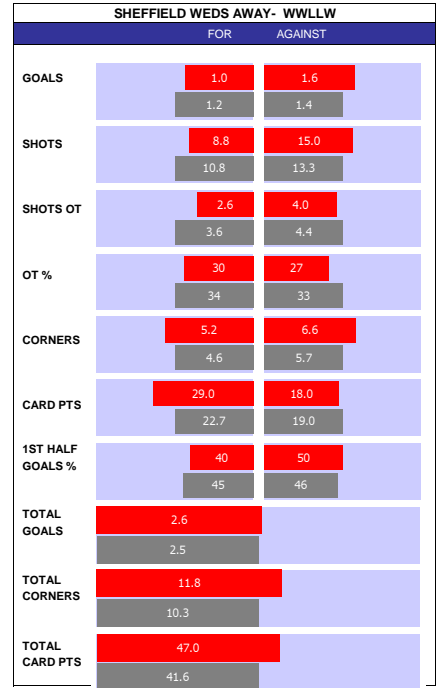

ENGLISH CHAMPIONSHIP			
P	TEAM	PL	GD PTS
1	Ipswich	43	32 89
2	Leicester	42	41 88
3	Leeds	43	42 87
4	Southampton	42	30 84
5	West Brom	43	24 72
6	Norwich	43	16 71
7	Hull	42	8 65
8	Coventry	42	14 63
9	Middlesbrough	43	5 63
10	Preston	43	-4 63
11	Cardiff	43	-12 59
12	Bristol City	43	4 58
13	Sunderland	43	2 56
14	Swansea	43	-9 53
15	Watford	43	1 52
16	Millwall	43	-13 50
17	Blackburn	43	-14 49
18	Plymouth	43	-8 48
19	QPR	43	-17 47
20	Stoke	43	-19 47
21	Birmingham	43	-16 45
22	Huddersfield	43	-23 44
23	Sheffield Weds	43	-31 44
24	Rotherham	43	-53 23

HEAD TO HEAD									
DIV	DATE	H / A	G	S	O	C	Y	R	
ECH	02-12-23	Sheffield Weds	3	13	8	3	2	0	
		Blackburn	1	18	5	7	1	0	
ECH	18-01-20	Sheffield Weds	0	4	1	1	1	1	
		Blackburn	5	15	9	5	1	0	
ECH	02-11-19	Blackburn	2	15	6	4	0	0	
		Sheffield Weds	1	17	5	13	0	0	
ECH	16-03-19	Sheffield Weds	4	10	4	2	4	0	
		Blackburn	2	8	4	3	0	0	
ECH	01-12-18	Blackburn	4	18	7	9	1	0	
		Sheffield Weds	2	7	2	7	1	0	
	PER GAME AVGE :		4.8	25.0	10.2	10.8	2.2	0.2	

BLACKBURN 10 MATCH FORM								
SS	DATE	CMP	VEN	OPPOSITION	T	N	R	SCORE
23/24	1304	CH	A	Leeds	3	3	W	0 1
23/24	1004	CH	A	Bristol City	12	12	L	5 0
23/24	0604	CH	H	Southampton	4	4	D	0 0
23/24	0104	CH	A	Sunderland	12	13	W	1 5
23/24	2903	CH	H	Ipswich	3	1	L	0 1
23/24	1603	CH	A	Middlesbrough	9	9	D	0 0
23/24	0903	CH	H	Plymouth	16	18	D	1 1
23/24	0503	CH	H	Millwall	18	16	D	1 1
23/24	0203	CH	A	Swansea	17	14	L	2 1
23/24	2402	CH	H	Norwich	9	6	D	1 1

SQUAD STATS - SEASON TO DATE					
BLACKBURN			SHEFFIELD WEDS		
P	PLAYER	APP	S	GLS	
P	Aynsley Pears	23	0	0	G Cameron Dawson 18 0 0
P	Leopold Wahlstedt	20	1	0	G James Beadle 16 0 0
D	Dominic Hyam	33	0	1	D Akin Famewo 29 4 0
D	Hayden Carter	26	2	0	D Di'Shon Bernard 28 2 0
D	Scott Wharton	23	4	2	D Bambo Diaby 26 5 0
D	James Hill	14	4	1	D Liam Palmer 22 9 1
D	Kyle McFadzean	8	2	0	D Michael Ihiekwe 21 3 1
D	Connor O'Riordan	0	2	0	D Dominic Iorfa 18 7 0