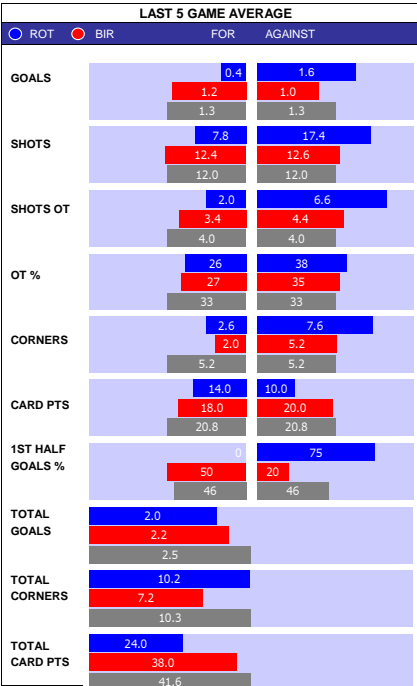

ENGLISH CHAMPIONSHIP				
P	TEAM	PL	GD	PTS
1	Ipswich	43	32	89
2	Leicester	42	41	88
3	Leeds	43	42	87
4	Southampton	42	30	84
5	West Brom	43	24	72
6	Norwich	43	16	71
7	Hull	42	8	65
8	Coventry	42	14	63
9	Middlesbrough	43	5	63
10	Preston	43	-4	63
11	Cardiff	43	-12	59
12	Bristol City	43	4	58
13	Sunderland	43	2	56
14	Swansea	43	-9	53
15	Watford	43	1	52
16	Millwall	43	-13	50
17	Blackburn	43	-14	49
18	Plymouth	43	-8	48
19	QPR	43	-17	47
20	Stoke	43	-19	47
21	Birmingham	43	-16	45
22	Huddersfield	43	-23	44
23	Sheffield Weds	43	-31	44
24	Rotherham	43	-53	23

HEAD TO HEAD									
DIV	DATE	H / A	G	S	O	C	Y	R	
ECH	02-12-23	Birmingham	0	12	4	4	1	0	
		Rotherham	0	12	4	6	3	0	
ECH	11-03-23	Birmingham	2	13	5	4	1	0	
		Rotherham	0	12	1	10	3	0	
ECH	27-08-22	Rotherham	2	20	6	7	1	0	
		Birmingham	0	10	3	2	2	0	
ECH	22-04-19	Rotherham	1	9	1	7	3	0	
		Birmingham	3	16	8	6	1	0	
ECH	06-10-18	Birmingham	3	13	6	3	0	0	
		Rotherham	1	11	6	5	1	0	
PER GAME AVGE :			2.4	25.6	8.8	10.8	3.2	0.0	

ROTHERHAM 10 MATCH FORM									
SS	DATE	CMP	VEN	OPPOSITION	T	N	R	SCORE	
23/24	1304	CH	A	Swansea	15	14	L	1	0
23/24	1004	CH	A	West Brom	5	5	L	2	0
23/24	0504	CH	H	Plymouth	21	18	L	0	1
23/24	0104	CH	H	Millwall	16	16	W	2	1
23/24	2903	CH	A	Preston	9	10	L	3	0
23/24	1603	CH	H	Huddersfield	22	22	D	0	0
23/24	0903	CH	A	Norwich	7	6	L	5	0
23/24	0503	CH	A	Coventry	9	8	L	5	0
23/24	0203	CH	H	Sheffield Weds	23	23	L	0	1
23/24	2402	CH	A	QPR	22	19	L	2	1