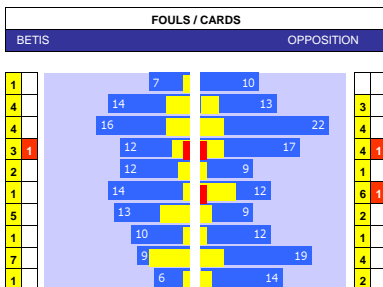

SQUAD STATS - SEASON TO DATE

P	PLAYER	APP	S	GLS
F	Willian Jose	21	6	10
F	Assane Diao	13	5	2
F	Abde Ezzalzouli	5	15	1
F	Borja Iglesias	4	7	0
F	Chimy Avila	4	2	1