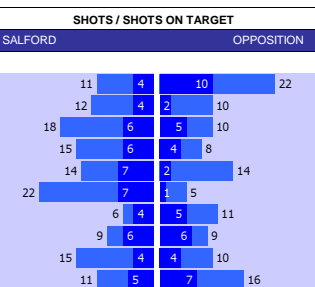

M	Byrn Morris	44	0	7	M	Ryan Watson	36	7	6
M	Scott Bennett	42	1	0	M	Elliot Watt	33	1	1
M	Shane McLoughlin	32	1	3	M	Conor McAleny	29	7	6
M	Aaron Wildig	29	1	2	M	Matthew Lund	16	20	3
M	Harry Charsley	21	9	4	M	Callum Hendry	15	10	8
M	Omar Bogle	21	3	7	M	Stephen Mallan	15	2	0
F	Seb Palmer-Houlden	24	8	7	F	Matt Smith	38	6	23
F	Offrande Zanzala	6	10	3	F	Kelly N'Mai	9	17	3
F	Luke Jephcott	3	11	0	F	Callum Morton	5	7	0
F	Kiban Rai	1	11	0	F	Marcus Dackers	0	6	0
F	Oilly Thomas	0	8	0	F	Sandro Da Costa	0	2	0