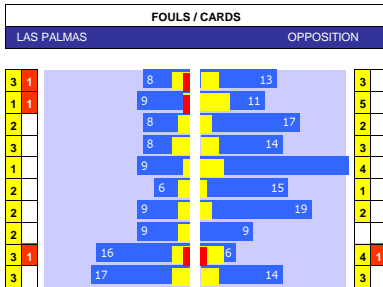

SQUAD STATS - SEASON TO DATE									
CELTA					LAS PALMAS				
P	PLAYER	APP	S	GLS	P	PLAYER	APP	S	GLS
M	Oscar Mingueza	27	4	2	M	Kirian Rodriguez	29	1	6
M	Fran	22	4	2	M	Javi Munoz	26	4	2
M	Luca de la Torre	21	5	1	M	Maximo Perrone	17	8	0
M	Manu Sanchez	18	6	0	M	Enzo Loidice	15	14	0
M	Renato Tapia	14	5	0	M	Alberto Moleiro	15	6	2
M	Carlos Dotor	7	9	0	M	Marvin Park	12	14	0
F	Jorgen Strand Larsen	31	0	11	F	Munir El Haddadi	28	3	3
F	Iago Aspas	25	3	5	F	Sandro Ramirez	17	3	1
F	Jonathan Bamba	22	1	2	F	Sory Kaba	7	8	1
F	Tasos Douvikas	5	20	4	F	Marc Cardona	6	15	3
F	Miguel Rodriguez	1	10	0	F	Pau	0	0	0