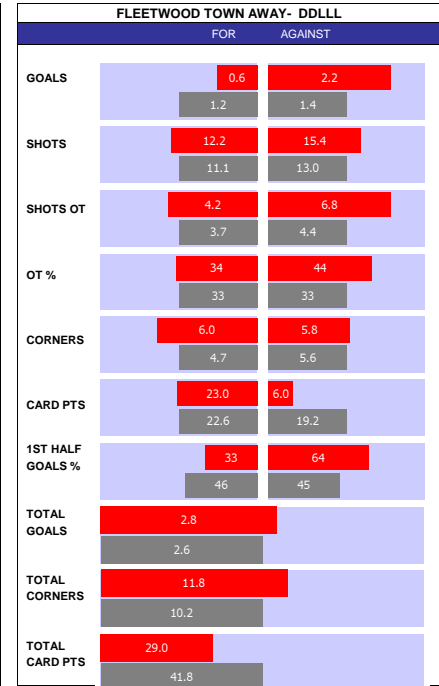

ENGLISH LEAGUE ONE				
P	TEAM	PL	GD	PTS
1	Portsmouth	44	36	94
2	Derby	44	38	86
3	Bolton	44	33	83
4	Peterboro	43	28	80
5	Barnsley	44	19	75
6	Oxford	44	22	73
7	Lincoln	44	26	71
8	Blackpool	44	17	70
9	Stevenage	44	10	67
10	Wigan	44	4	64
11	Leyton Orient	44	-3	62
12	Northampton	44	-8	59
13	Wycombe	43	2	58
14	Exeter	44	-15	58
15	Bristol Rvs	44	-12	57
16	Reading	44	-2	56
17	Charlton	44	0	52
18	Shrewsbury	44	-30	47
19	Cambridge	43	-21	46
20	Burton	44	-26	43
21	Cheltenham	43	-24	41
22	Port Vale	44	-31	40
23	Fleetwood Town	44	-27	37
24	Carlisle	44	-36	30

HEAD TO HEAD										
DIV	DATE	H / A	G	S	O	C	Y	R		
EL1	30-09-23	Fleetwood Town	1	14	3	6	1	1		
		Leyton Orient	0	15	5	6	3	1		
EL1	10-01-15	Leyton Orient	0	14	4	4	3	0		
		Fleetwood Town	1	10	3	4	2	0		
EL1	30-08-14	Fleetwood Town	1	18	10	9	2	0		
		Leyton Orient	1	16	5	5	1	0		
PER GAME AVGE :			1.3	29.0	10.0	11.3	4.0	0.7		

LEYTON ORIENT 10 MATCH FORM									
SS	DATE	CMP	VEN	OPPOSITION	T	N	R	SCORE	
23/24	1304	LGE1	A	Derby	2	2	L	3	0
23/24	0904	LGE1	H	Exeter	13	14	D	2	2
23/24	0604	LGE1	H	Cheltenham	22	21	W	3	1
23/24	0104	LGE1	H	Peterboro	4	4	L	1	2
23/24	2903	LGE1	A	Lincoln	8	7	L	1	0
23/24	1603	LGE1	A	Stevenage	6	9	W	0	1
23/24	1203	LGE1	H	Port Vale	23	22	D	0	0
23/24	0903	LGE1	A	Wigan	11	10	L	1	0
23/24	0203	LGE1	H	Bristol Rvs	13	15	L	0	1
23/24	2702	LGE1	H	Blackpool	8	8	W	1	0

SQUAD STATS - SEASON TO DATE									
LEYTON ORIENT					FLEETWOOD TOWN				
P	PLAYER	APP	S	GLS	P	PLAYER	APP	S	GLS
G	Solomon Brynn	41	0	0	G	Jay Lynch	42	0	0
G	Sam Howes	3	0	0	G	Stephen McMullan	1	1	0
D	Tom James	32	9	0	D	Ben Heneghan	34	0	0
D	Omar Beckles	31	2	2	D	Brendan Sarpong-Wiredu	33	0	3
D	Ethan Galbraith	27	10	3	D	Joshua Earl	24	0	2
D	Daniel Happe	26	2	0	D	Shaun Rooney	17	9	1
D	Brandon Cooper	25	4	0	D	Aristote Nsiala	11	1	0
D	Rob Hunt	17	16	1	D	Elijah Campbell	11	1	0