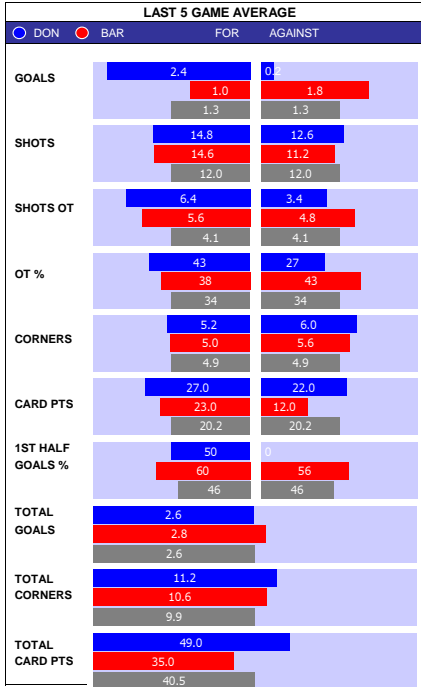

ENGLISH LEAGUE TWO 16/04/24

P	TEAM	PL	GD	PTS
1	Stockport	44	47	89
2	Mansfield	44	42	82
3	Wrexham	44	33	82
4	Milton Keynes Dons	44	13	74
5	Crewe	44	7	70
6	Barrow	43	9	68
7	Crawley Town	44	4	66
8	Walsall	44	1	65
9	Doncaster	43	0	64
10	Gillingham	44	-10	63
11	AFC Wimbledon	44	10	62
12	Harrogate	44	-7	62
13	Bradford	43	-3	60
14	Morecambe	44	-13	60
15	Notts County	44	3	58
16	Newport County	44	-10	55
17	Tranmere	44	-1	54
18	Accrington	44	-9	54
19	Swindon	44	-4	53
20	Salford	44	-17	47
21	Grimsby	44	-17	46
22	Colchester	43	-17	44
23	Sutton	44	-25	40
24	Forest Green	44	-36	36