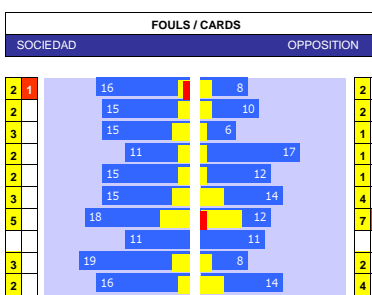

SQUAD STATS - SEASON TO DATE									
P	PLAYER	APP	S	GLS	P	PLAYER	APP	S	GLS
M	Mason Greenwood	23	3	6	M	Martin Zubimendi	28	2	4
M	Diego Rico	22	4	0	M	Brais Mendez	23	4	4
M	Luis Milla	18	2	0	M	Mikel Merino	21	5	4
M	Carlos Alena	9	15	1	M	Ander Barrenetxea	16	6	3
M	Jordi Martin	5	4	0	M	Arsen Zakharyan	12	10	1
M	Iliaix Moriba	5	3	0	M	Benat Turrutians	12	10	0
F	Nemanja Maksimovic	30	0	4	F	Takefusa Kubo	21	3	7
F	Borja Mayoral	25	2	15	F	Mikel Oyarzabal	18	8	9
F	Jaime Mata	18	10	4	F	Umar Sadiq	12	13	3
F	Juan Latasa	13	13	2	F	Andre Silva	7	8	2
F	Oscar Rodriguez	4	14	1	F	Carlos Fernandez	5	5	2