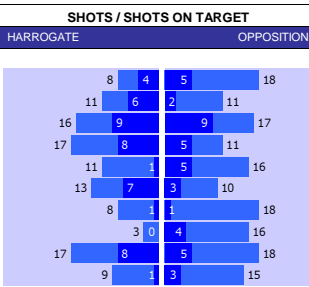

HARROGATE 10 MATCH FORM									
SS	DATE	CMP	VEN	OPPOSITION	T	N	R	SCORE	
23/24	1304	LGE2	H	Sutton	22	23	D	2	2
23/24	0904	LGE2	H	Grimsby	21	21	W	1	0
23/24	0604	LGE2	A	Notts County	16	15	L	3	0
23/24	0104	LGE2	H	Gillingham	7	10	W	5	1
23/24	2903	LGE2	A	AFC Wimbledon	9	11	D	1	1
23/24	2303	LGE2	H	Bradford	17	13	W	3	0
23/24	1603	LGE2	A	Barrow	6	6	D	0	0
23/24	1203	LGE2	A	Wrexham	3	3	D	0	0
23/24	0903	LGE2	H	Crawley Town	11	7	L	1	2
23/24	0203	LGE2	A	Swindon	17	19	D	1	1

SQUAD STATS - SEASON TO DATE									
HARROGATE					MILTON KEYNES DONS				
P	PLAYER	APP	S	GLS	P	PLAYER	APP	S	GLS
G	James Belshaw	24	0	0	G	Craig MacGillivray	24	0	0
G	Mark Oxley	16	0	0	G	Michael Kelly	13	0	0
D	Anthony O'Connor	41	0	4	D	Warren O'Hora	42	1	3
D	Matthew Foulds	34	1	1	D	Cameron Norman	31	7	0
D	Rod McDonald	20	1	0	D	MJ Williams	28	8	1
D	Toby Sims	6	1	0	D	Dean Lewington	18	3	0
D	Joe Mattock	2	3	0	D	Jack Tucker	13	1	0
D	Will Smith	0	0	0	D	Tommy Smith	10	0	0

MILTON KEYNES DONS 10 MATCH FORM									
SS	DATE	CMP	VEN	OPPOSITION	T	N	R	SCORE	
23/24	1304	LGE2	H	Mansfield	3	2	L	1	4
23/24	0604	LGE2	A	Forest Green	24	24	W	0	2
23/24	0104	LGE2	A	Notts County	16	15	D	3	3
23/24	2903	LGE2	H	Walsall	10	8	W	5	0
23/24	2303	LGE2	A	Stockport	2	1	L	5	0
23/24	1603	LGE2	H	Crewe	4	5	W	3	1
23/24	1203	LGE2	A	Grimsby	21	21	L	1	0
23/24	0903	LGE2	H	Salford	19	20	W	3	1
23/24	0503	LGE2	A	Mansfield	1	2	W	1	2
23/24	0203	LGE2	A	AFC Wimbledon	13	11	L	1	0