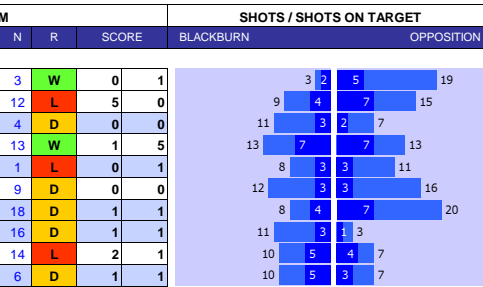

BLACKBURN 10 MATCH FORM								
SS	DATE	CMP	VEN	OPPOSITION	T	N	R	SCORE
23/24	1304	CH	A	Leeds	3	3	W	0 1
23/24	1004	CH	A	Bristol City	12	12	L	5 0
23/24	0604	CH	H	Southampton	4	4	D	0 0
23/24	0104	CH	A	Sunderland	12	13	W	1 5
23/24	2903	CH	H	Ipswich	3	1	L	0 1
23/24	1603	CH	A	Middlesbrough	9	9	D	0 0
23/24	0903	CH	H	Plymouth	16	18	D	1 1
23/24	0503	CH	H	Millwall	18	16	D	1 1
23/24	0203	CH	A	Swansea	17	14	L	2 1
23/24	2402	CH	H	Norwich	9	6	D	1 1

SQUAD STATS - SEASON TO DATE					
BLACKBURN			SHEFFIELD WEDS		
P	PLAYER	APP	S	GLS	
P	Aynsley Pears	23	0	0	G Cameron Dawson 18 0 0
P	Leopold Wahlstedt	20	1	0	G James Beadle 16 0 0
D	Dominic Hyam	33	0	1	D Akin Famewo 29 4 0
D	Hayden Carter	26	2	0	D Di'Shon Bernard 28 2 0
D	Scott Wharton	23	4	2	D Bambo Diaby 26 5 0
D	James Hill	14	4	1	D Liam Palmer 22 9 1
D	Kyle McFadzean	8	2	0	D Michael Ihiekwe 21 3 1
D	Connor O'Riordan	0	2	0	D Dominic Iorfa 18 7 0

SHEFFIELD WEDS 10 MATCH FORM								
SS	DATE	CMP	VEN	OPPOSITION	T	N	R	SCORE
23/24	1304	CH	H	Stoke	20	20	D	1 1
23/24	0904	CH	H	Norwich	6	6	D	2 2
23/24	0604	CH	A	QPR	16	19	W	0 2
23/24	0104	CH	A	Middlesbrough	10	9	L	2 0
23/24	2903	CH	H	Swansea	15	14	D	1 1
23/24	1603	CH	A	Ipswich	3	1	L	6 0
23/24	0803	CH	H	Leeds	3	3	L	0 2
23/24	0503	CH	H	Plymouth	16	18	W	1 0
23/24	0203	CH	A	Rotherham	24	24	W	0 1
23/24	2402	CH	H	Bristol City	12	12	W	2 1