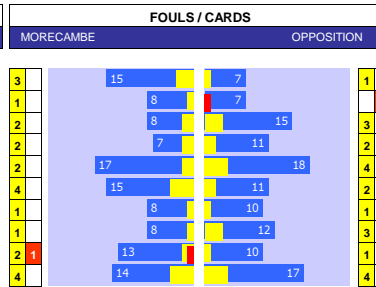

MORECAMBE 10 MATCH FORM									
SS	DATE	CMP	VEN	OPPOSITION	T	N	R	SCORE	
23/24	1304	LGE2	A	Stockport	1	1	L	2	0
23/24	0904	LGE2	H	Crewe	6	5	L	0	1
23/24	0604	LGE2	H	Doncaster	14	9	L	0	3
23/24	0104	LGE2	H	Barrow	5	6	W	2	1
23/24	2903	LGE2	A	Accrington	16	18	W	1	2
23/24	2303	LGE2	H	Gillingham	10	10	L	2	3
23/24	1703	LGE2	A	Salford	20	20	L	3	1
23/24	1203	LGE2	A	Newport County	13	16	L	5	3
23/24	0903	LGE2	H	Wrexham	3	3	L	1	3
23/24	0503	LGE2	H	Crawley Town	11	7	W	1	0

SQUAD STATS - SEASON TO DATE									
MORECAMBE					FOREST GREEN				
P	PLAYER	APP	S	GLS	P	PLAYER	APP	S	GLS
G	Archie Mair	20	0	0	G	Luke Daniels	19	0	0
G	Adam Smith	12	1	0	G	Vicente Reyes	14	0	0
D	Jacob Bedeau	43	0	2	D	Jamie Robson	40	4	1
D	Farrend Rawson	20	9	2	D	Ryan Inniss	34	2	0
D	Chris Stokes	18	6	2	D	Jordan Moore-Taylor	29	1	1
D	James Connolly	13	0	2	D	Dominic Bernard	25	10	0
D	Donald Love	12	2	0	D	Fankaty Dabo	20	9	0
D	Max Melbourne	4	13	0	D	Dominic Thompson	17	2	1

FOREST GREEN 10 MATCH FORM									
SS	DATE	CMP	VEN	OPPOSITION	T	N	R	SCORE	
23/24	1304	LGE2	A	Wrexham	2	3	L	6	0
23/24	0904	LGE2	A	Mansfield	4	2	L	1	0
23/24	0604	LGE2	H	Milton Keynes Dons	4	4	L	0	2
23/24	0104	LGE2	A	Crewe	6	5	W	0	3
23/24	2903	LGE2	H	Stockport	2	1	L	0	3
23/24	2303	LGE2	A	Doncaster	18	9	L	2	0
23/24	1603	LGE2	H	Sutton	24	23	L	0	1
23/24	1203	LGE2	A	Bradford	12	13	W	0	2
23/24	0903	LGE2	H	Walsall	7	8	W	2	0
23/24	0203	LGE2	A	Grimsby	22	21	L	1	0