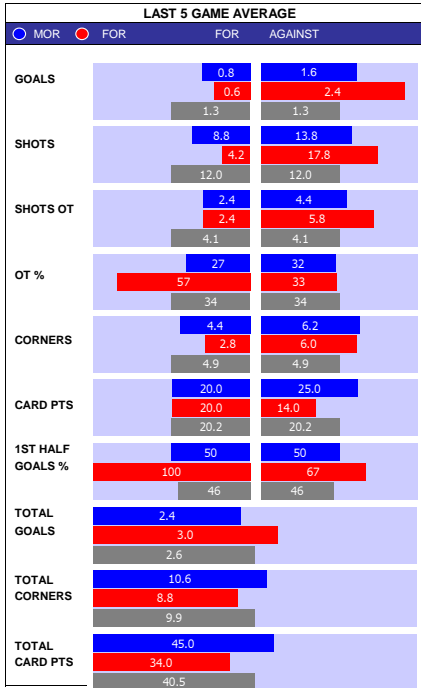

ENGLISH LEAGUE TWO				
P	TEAM	PL	GD	PTS
1	Stockport	44	47	89
2	Mansfield	44	42	82
3	Wrexham	44	33	82
4	Milton Keynes Dons	44	13	74
5	Crewe	44	7	70
6	Barrow	43	9	68
7	Crawley Town	44	4	66
8	Walsall	44	1	65
9	Doncaster	43	0	64
10	Gillingham	44	-10	63
11	AFC Wimbledon	44	10	62
12	Harrogate	44	-7	62
13	Bradford	43	-3	60
14	Morecambe	44	-13	60
15	Notts County	44	3	58
16	Newport County	44	-10	55
17	Tranmere	44	-1	54
18	Accrington	44	-9	54
19	Swindon	44	-4	53
20	Salford	44	-17	47
21	Grimsby	44	-17	46
22	Colchester	43	-17	44
23	Sutton	44	-25	40
24	Forest Green	44	-36	36

HEAD TO HEAD									
DIV	DATE	H / A	G	S	O	C	Y	R	
EL2	30-09-23	Forest Green	1	13	2	7	3	0	
		Morecambe	2	14	11	7	2	0	
EL1	11-02-23	Morecambe	1	6	4	4	0	0	
		Forest Green	1	9	4	7	2	0	
EL1	17-09-22	Forest Green	1	9	4	9	2	0	
		Morecambe	2	15	8	7	1	0	
EL2	22-10-19	Morecambe	0	6	0	0	0	1	
		Forest Green	2	14	2	9	1	0	
EL2	09-03-19	Morecambe	3	7	5	3	0	0	
		Forest Green	0	13	7	6	0	0	
PER GAME AVGE :			2.6	21.2	9.4	11.8	2.2	0.2	

MORECAMBE 10 MATCH FORM									
SS	DATE	CMP	VEN	OPPOSITION	T	N	R	SCORE	
23/24	1304	LGE2	A	Stockport	1	1	L	2	0
23/24	0904	LGE2	H	Crewe	6	5	L	0	1
23/24	0604	LGE2	H	Doncaster	14	9	L	0	3
23/24	0104	LGE2	H	Barrow	5	6	W	2	1
23/24	2903	LGE2	A	Accrington	16	18	W	1	2
23/24	2303	LGE2	H	Gillingham	10	10	L	2	3
23/24	1703	LGE2	A	Salford	20	20	L	3	1
23/24	1203	LGE2	A	Newport County	13	16	L	5	3
23/24	0903	LGE2	H	Wrexham	3	3	L	1	3
23/24	0503	LGE2	H	Crawley Town	11	7	W	1	0

SQUAD STATS - SEASON TO DATE									
MORECAMBE					FOREST GREEN				
P	PLAYER	APP	S	GLS	P	PLAYER	APP	S	GLS
G	Archie Mair	20	0	0	G	Luke Daniels	19	0	0
G	Adam Smith	12	1	0	G	Vicente Reyes	14	0	0
D	Jacob Bedeau	43	0	2	D	Jamie Robson	40	4	1
D	Farrend Rawson	20	9	2	D	Ryan Inniss	34	2	0
D	Chris Stokes	18	6	2	D	Jordan Moore-Taylor	29	1	1
D	James Connolly	13	0	2	D	Dominic Bernard	25	10	0
D	Donald Love	12	2	0	D	Fankaty Dabo	20	9	0
D	Max Melbourne	4	13	0	D	Dominic Thompson	17	2	1