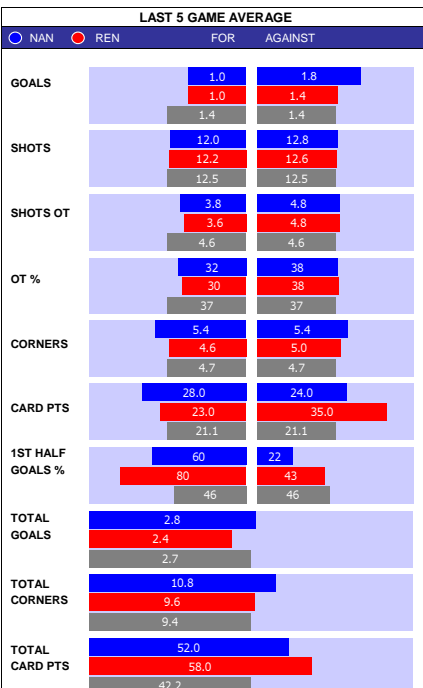

FRENCH LIGUE 1					14/04/24
P	TEAM	PL	GD	PTS	
1	Paris SG	28	41	63	
2	Brest	29	17	53	
3	Monaco	28	15	52	
4	Lille	28	17	49	
5	Nice	28	6	44	
6	Lens	29	6	43	
7	Lyon	29	-7	41	
8	Reims	29	-3	40	
9	Marseille	28	8	39	
10	Rennes	29	5	39	
11	Toulouse	29	-3	36	
12	Strasbourg	29	-7	36	
13	Montpellier	29	-5	34	
14	Nantes	29	-17	31	
15	Le Havre	29	-10	28	
16	Lorient	28	-17	26	
17	Metz	29	-19	26	
18	Clermont	29	-27	22	

HEAD TO HEAD										
DIV	DATE	H / A	G	S	O	C	Y	R		
FL1	01-10-23	Rennes	3	16	5	6	3	0		
		Nantes	1	10	3	4	6	1		
FL1	26-02-23	Nantes	0	20	7	12	2	0		
		Rennes	1	11	3	4	2	0		
FL1	09-10-22	Rennes	3	14	4	4	1	1		
		Nantes	0	8	3	3	0	0		
FL1	11-05-22	Nantes	2	9	3	5	2	0		
		Rennes	1	17	5	5	1	0		
FL1	22-08-21	Rennes	1	14	5	6	2	0		
		Nantes	0	4	1	2	2	0		
PER GAME AVGE :			2.4	24.6	7.8	10.2	4.2	0.4		

NANTES 10 MATCH FORM									
SS	DATE	CMP	VEN	OPPOSITION	T	N	R	SCORE	
23/24	1404	FRA1	A	Le Havre	14	15	W	0	1
23/24	0704	FRA1	H	Lyon	10	7	L	1	3
23/24	3103	FRA1	A	Nice	5	5	W	1	2
23/24	1603	FRA1	H	Strasbourg	14	12	L	1	3
23/24	1003	FRA1	A	Marseille	7	9	L	2	0
23/24	0303	FRA1	H	Metz	17	17	L	0	2
23/24	2402	FRA1	A	Lorient	15	16	W	0	1
23/24	1702	FRA1	H	Paris SG	1	1	L	0	2
23/24	1102	FRA1	A	Toulouse	13	11	W	1	2
23/24	0302	FRA1	H	Lens	8	6	L	0	1

SQUAD STATS - SEASON TO DATE									
NANTES					RENNES				
P	PLAYER	APP	S	GLS	P	PLAYER	APP	S	GLS
	G Alban Lafont	23	0	0		G Steve Mandanda	29	0	0
	G Remy Descamps	6	0	0		G Gauthier Gallon	0	0	0
	D Jean-Charles Castelletto	25	0	2		D Arthur Theate	24	0	1
	D Eray Comert	20	1	2		D Adrien Truffert	21	5	1
	D Marcus Coco	15	8	1		D Warmed Omari	20	2	1
	D Jean-Kevin Duverne	14	3	0		D Jeanuel Belocian	14	6	0
	D Nicolas Pallois	12	6	0		D Lorenz Assignon	12	2	1
	D Nathan Zeze	9	2	0		D Guela Doue	11	10	0