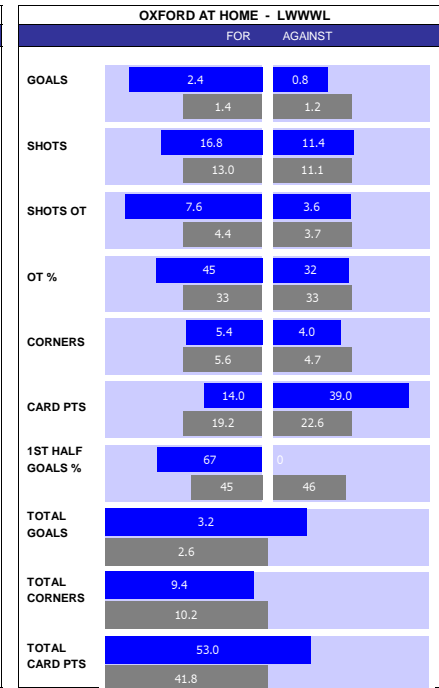

ENGLISH LEAGUE ONE				
P	TEAM	PL	GD	PTS
1	Portsmouth	44	36	94
2	Derby	44	38	86
3	Bolton	44	33	83
4	Peterboro	43	28	80
5	Barnsley	44	19	75
6	Oxford	44	22	73
7	Lincoln	44	26	71
8	Blackpool	44	17	70
9	Stevenage	44	10	67
10	Wigan	44	4	64
11	Leyton Orient	44	-3	62
12	Northampton	44	-8	59
13	Wycombe	43	2	58
14	Exeter	44	-15	58
15	Bristol Rvs	44	-12	57
16	Reading	44	-2	56
17	Charlton	44	0	52
18	Shrewsbury	44	-30	47
19	Cambridge	43	-21	46
20	Burton	44	-26	43
21	Cheltenham	43	-24	41
22	Port Vale	44	-31	40
23	Fleetwood Town	44	-27	37
24	Carlisle	44	-36	30

HEAD TO HEAD									
DIV	DATE	H / A	G	S	O	C	Y	R	
EL1	30-09-23	Stevenage	1	11	3	9	1	0	
		Oxford	3	15	4	8	2	0	
EL2	25-03-16	Oxford	1	4	2	6	1	1	
		Stevenage	1	4	1	5	3	0	
EL2	31-10-15	Stevenage	1	10	5	4	0	2	
		Oxford	5	27	13	8	2	0	
EL2	31-01-15	Stevenage	0	10	4	7	1	0	
		Oxford	2	4	3	4	2	0	
EL2	20-09-14	Oxford	0	12	2	10	0	0	
		Stevenage	0	5	1	1	2	0	
PER GAME AVGE :			2.8	20.4	7.6	12.4	2.8	0.6	

OXFORD 10 MATCH FORM									
SS	DATE	CMP	VEN	OPPOSITION	T	N	R	SCORE	
23/24	1604	LGE1	H	Lincoln	8	7	L	0	1
23/24	1304	LGE1	H	Peterboro	4	4	W	5	0
23/24	0604	LGE1	A	Burton	20	20	W	0	4
23/24	0104	LGE1	H	Fleetwood Town	23	23	W	4	0
23/24	2903	LGE1	A	Shrewsbury	18	18	D	1	1
23/24	1603	LGE1	A	Port Vale	23	22	W	0	2
23/24	1203	LGE1	A	Bolton	3	3	L	5	0
23/24	0903	LGE1	H	Cheltenham	21	21	W	2	1
23/24	0203	LGE1	A	Portsmouth	1	1	L	2	1
23/24	2402	LGE1	H	Leyton Orient	10	11	L	1	2

SQUAD STATS - SEASON TO DATE									
OXFORD					STEVENAGE				
P	PLAYER	APP	S	GLS	P	PLAYER	APP	S	GLS
G	James Beadle	25	0	0	G	Taye Ashby-Hammond	31	0	0
G	Jamie Cumming	17	0	0	G	Craig MacGillivray	9	0	0
D	Ciaran Brown	42	0	5	D	Carl Piergianni	41	0	4
D	Elliott Moore	38	0	1	D	Luther Wildin	31	0	2
D	Finley Stevens	25	6	1	D	Terence VanCuten	28	2	2
D	Sam Long	24	1	1	D	Nick Freeman	26	14	2
D	Greg Leigh	22	6	6	D	Dan Sweeney	21	0	1
D	Joe Bennett	11	4	0	D	Nathan Thompson	16	9	0