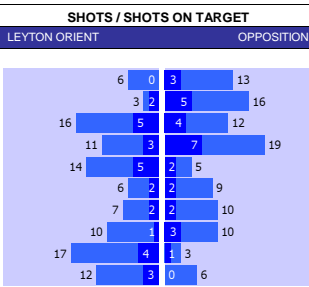

LEYTON ORIENT 10 MATCH FORM									
SS	DATE	CMP	VEN	OPPOSITION	T	N	R	SCORE	
23/24	1304	LGE1	A	Derby	2	2	L	3	0
23/24	0904	LGE1	H	Exeter	13	14	D	2	2
23/24	0604	LGE1	H	Cheltenham	22	21	W	3	1
23/24	0104	LGE1	H	Peterboro	4	4	L	1	2
23/24	2903	LGE1	A	Lincoln	8	7	L	1	0
23/24	1603	LGE1	A	Stevenage	6	9	W	0	1
23/24	1203	LGE1	H	Port Vale	23	22	D	0	0
23/24	0903	LGE1	A	Wigan	11	10	L	1	0
23/24	0203	LGE1	H	Bristol Rvs	13	15	L	0	1
23/24	2702	LGE1	H	Blackpool	8	8	W	1	0

SQUAD STATS - SEASON TO DATE									
LEYTON ORIENT					FLEETWOOD TOWN				
P	PLAYER	APP	S	GLS	P	PLAYER	APP	S	GLS
G	Solomon Brynn	41	0	0	G	Jay Lynch	42	0	0
G	Sam Howes	3	0	0	G	Stephen McMullan	1	1	0
D	Tom James	32	9	0	D	Ben Heneghan	34	0	0
D	Omar Beckles	31	2	2	D	Brendan Sarpong-Wiredu	33	0	3
D	Ethan Galbraith	27	10	3	D	Joshua Earl	24	0	2
D	Daniel Happe	26	2	0	D	Shaun Rooney	17	9	1
D	Brandon Cooper	25	4	0	D	Aristote Nsiala	11	1	0
D	Rob Hunt	17	16	1	D	Elijah Campbell	11	1	0

FLEETWOOD TOWN 10 MATCH FORM									
SS	DATE	CMP	VEN	OPPOSITION	T	N	R	SCORE	
23/24	1604	LGE1	A	Peterboro	4	4	L	4	1
23/24	1304	LGE1	H	Northampton	12	12	W	2	0
23/24	0904	LGE1	A	Blackpool	8	8	L	1	0
23/24	0104	LGE1	A	Oxford	7	6	L	4	0
23/24	2903	LGE1	H	Cheltenham	22	21	L	1	2
23/24	1603	LGE1	H	Charlton	16	17	D	1	1
23/24	1203	LGE1	H	Bristol Rvs	13	15	D	0	0
23/24	0903	LGE1	A	Stevenage	6	9	D	0	0
23/24	0203	LGE1	H	Wigan	10	10	W	4	2
23/24	2702	LGE1	A	Port Vale	22	22	D	2	2