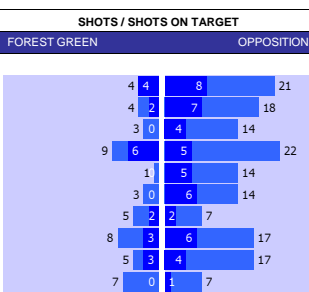

MORECAMBE					FOREST GREEN				
F	PLAYER	APP	S	GLS	F	PLAYER	APP	S	GLS
F	Adam Mayor	20	3	3	F	Kyle McAllister	40	2	5
F	Michael Mellon	20	2	13	F	Matt Stevens	20	7	9
F	Gerard Garner	15	1	4	F	Christian Doidge	16	0	3
F	Charlie Brown	13	10	5	F	Troy Deeney	14	2	4
F	Gwion Edwards	11	8	3	F	Tyrese Omotoye	13	21	1