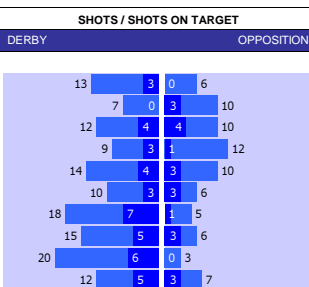

SQUAD STATS - SEASON TO DATE

P	PLAYER	APP	S	GLS
G	Jack Stevens	33	0	0
G	Will Mannion	9	1	0
D	Danny Andrew	42	0	2
D	Michael Morrison	38	0	1
D	Ryan Bennett	35	4	1
D	Jubril Okedina	7	3	0
D	Mamadou Jobe	4	0	0
D	Zeno Rossi	1	8	0
D	Conor Hourihane	32	8	5
M	Max Bird	29	2	5
M	Kane Wilson	23	16	2
M	Louie Sibley	21	15	3
M	Korey Smith	20	10	1
M	Ebou Adams	15	0	1
F	James Brophy	36	6	0
F	Sullay Kaikai	26	9	3
F	Elias Kachunga	20	12	5
F	Gassan Ahadme	19	6	10
F	Lyle Taylor	10	2	3
F	Nathaniel Mendez-Laing	43	1	8
F	James Collins	28	8	13
F	Tom Barkhuizen	19	16	6
F	Martyn Waghorn	9	14	7
F	Conor Washington	8	11	3

DERBY 10 MATCH FORM

SS	DATE	CMP	VEN	OPPOSITION	T	N	R	SCORE
23/24	1304	LGE1	H	Leyton Orient	10	11	W	3 0
23/24	1004	LGE1	A	Wycombe	16	13	D	0 0
23/24	0204	LGE1	A	Portsmouth	1	1	D	2 2
23/24	2903	LGE1	H	Blackpool	9	8	W	1 0
23/24	2303	LGE1	A	Northampton	14	12	L	1 0
23/24	1603	LGE1	H	Bolton	3	3	W	1 0
23/24	1203	LGE1	H	Reading	14	16	W	2 1
23/24	0903	LGE1	A	Bristol Rvs	12	15	W	0 3
23/24	0203	LGE1	H	Port Vale	22	22	W	3 0
23/24	2702	LGE1	H	Charlton	20	17	L	1 2