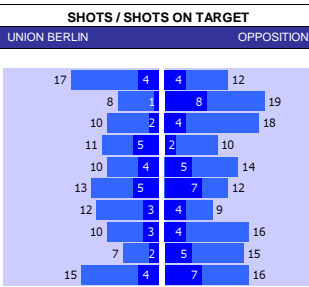

UNION BERLIN 10 MATCH FORM									
SS	DATE	CMP	VEN	OPPOSITION	T	N	R	SCORE	
23/24	1204	GER1	A	Augsburg	7	7	L	2	0
23/24	0604	GER1	H	Leverkusen	1	1	L	0	1
23/24	3003	GER1	A	Ein Frankfurt	6	6	D	0	0
23/24	1603	GER1	H	Werder Bremen	10	12	W	2	1
23/24	0803	GER1	A	Stuttgart	3	3	L	2	0
23/24	0203	GER1	H	Dortmund	4	5	L	0	2
23/24	2402	GER1	H	Heidenheim	10	10	D	2	2
23/24	1702	GER1	A	Hoffenheim	9	9	W	0	1
23/24	1002	GER1	H	Wolfsburg	11	14	W	1	0
23/24	0702	GER1	A	Mainz	17	16	D	1	1