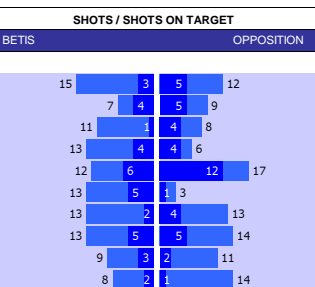

SQUAD STATS - SEASON TO DATE

P	PLAYER	APP	S	GLS
F	Willian Jose	21	6	10
F	Assane Diao	13	5	2
F	Abde Ezzalzouli	5	15	1
F	Borja Iglesias	4	7	0
F	Chimy Avila	4	2	1