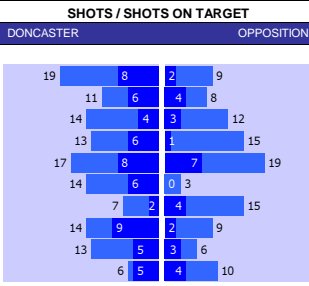

DONCASTER 10 MATCH FORM

SS	DATE	CMP	VEN	OPPOSITION	T	N	R	SCORE
23/24	1304	LGE2	H	Accrington	17	18	W	4 0
23/24	0904	LGE2	H	Walsall	9	8	W	2 1
23/24	0604	LGE2	A	Morecambe	8	14	W	0 3
23/24	0204	LGE2	H	Wrexham	3	3	W	1 0
23/24	2903	LGE2	A	Crawley Town	7	7	W	0 2
23/24	2303	LGE2	H	Forest Green	23	24	W	2 0
23/24	1603	LGE2	A	Swindon	18	19	W	1 2
23/24	0903	LGE2	H	Crewe	4	5	W	2 0
23/24	0503	LGE2	A	Bradford	15	13	D	1 1
23/24	0203	LGE2	A	Walsall	7	8	L	3 1

SQUAD STATS - SEASON TO DATE

P	PLAYER	APP	S	GLS
G	Louis Jones	18	1	0
G	Thimothee Lo-Tutala	15	0	0
D	Joseph Olowu	28	7	0
D	Tom Anderson	27	4	0
D	Harrison Biggins	21	1	0
D	Thomas Nixon	20	5	1
D	Jack Senior	20	3	0
D	Jamie Sterry	20	3	0

BARROW 10 MATCH FORM

SS	DATE	CMP	VEN	OPPOSITION	T	N	R	SCORE
23/24	1604	LGE2	A	Crawley Town	7	7	D	1 1
23/24	1304	LGE2	A	Gillingham	13	10	L	3 0
23/24	0604	LGE2	H	Swindon	19	19	L	0 2
23/24	0104	LGE2	A	Morecambe	10	14	L	2 1
23/24	2903	LGE2	H	Grimsby	21	21	W	3 1
23/24	2303	LGE2	H	Newport County	11	16	W	1 0
23/24	1603	LGE2	H	Harrogate	14	12	D	0 0
23/24	1203	LGE2	A	Walsall	9	8	D	1 1
23/24	0903	LGE2	H	Colchester	22	22	W	2 0
23/24	0503	LGE2	H	Gillingham	7	10	W	2 0