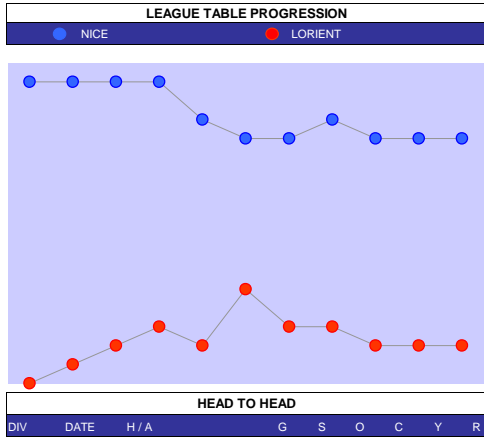

FRENCH LIGUE 1					14/04/24
P	TEAM	PL	GD	PTS	
1	Paris SG	28	41	63	
2	Brest	29	17	53	
3	Monaco	28	15	52	
4	Lille	28	17	49	
5	Nice	28	6	44	
6	Lens	29	6	43	
7	Lyon	29	-7	41	
8	Reims	29	-3	40	
9	Marseille	28	8	39	
10	Rennes	29	5	39	
11	Toulouse	29	-3	36	
12	Strasbourg	29	-7	36	
13	Montpellier	29	-5	34	
14	Nantes	29	-17	31	
15	Le Havre	29	-10	28	
16	Lorient	28	-17	26	
17	Metz	29	-19	26	
18	Clermont	29	-27	22