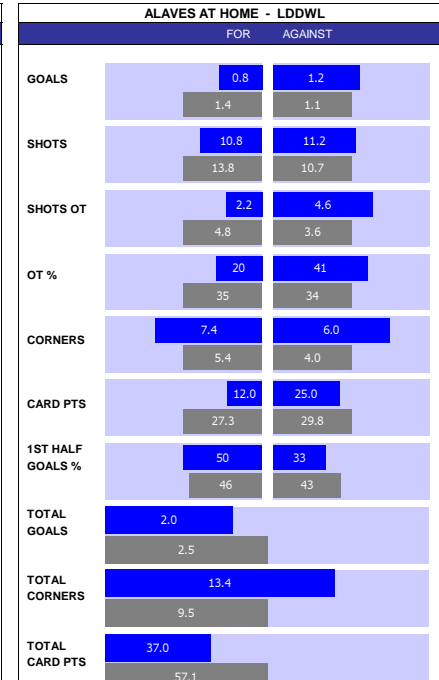

HEAD TO HEAD								
DIV	DATE	H / A	G	S	O	C	Y	R
SP1	29-10-23	Ath Madrid	2	11	7	4	3	0
		Alaves	1	8	1	4	2	0
SP1	02-04-22	Ath Madrid	4	14	8	8	1	0
		Alaves	1	7	1	2	0	0
SP1	25-09-21	Alaves	1	7	1	3	2	0
		Ath Madrid	0	13	1	8	3	0
SP1	27-06-20	Ath Madrid	2	14	4	3	3	0
		Alaves	1	6	2	1	2	0
SP1	29-10-19	Alaves	1	11	3	4	3	0
		Ath Madrid	1	9	3	1	3	0
PER GAME AVGE :			2.8	20.0	6.2	7.6	4.4	0.0