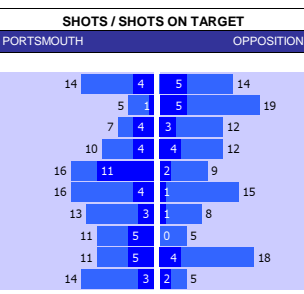

PORTSMOUTH 10 MATCH FORM									
SS	DATE	CMP	VEN	OPPOSITION	T	N	R	SCORE	
23/24	1604	LGE1	H	Barnsley	5	5	W	3	2
23/24	1304	LGE1	A	Bolton	3	3	D	1	1
23/24	0604	LGE1	H	Shrewsbury	18	18	W	3	1
23/24	0204	LGE1	H	Derby	2	2	D	2	2
23/24	2903	LGE1	A	Wycombe	13	13	W	1	3
23/24	1603	LGE1	A	Peterboro	4	4	W	0	1
23/24	1203	LGE1	H	Burton	20	20	W	2	1
23/24	0903	LGE1	A	Blackpool	8	8	D	0	0
23/24	0203	LGE1	H	Oxford	7	6	W	2	1
23/24	2402	LGE1	A	Charlton	20	17	D	0	0

SQUAD STATS - SEASON TO DATE									
PORTSMOUTH					WIGAN				
P	PLAYER	APP	S	GLS	P	PLAYER	APP	S	GLS
G	Will Norris	43	0	0	G	Sam Tickle	44	0	0
G	Ryan Schofield	0	0	0	G	Ben Amos	0	0	0
D	Conor Shaughnessy	42	0	3	D	Charlie Hughes	40	1	4
D	Joe Rafferty	34	2	0	D	Liam Morrison	19	9	1
D	Sean Raggett	28	8	1	D	Steven Sessegnon	19	5	0
D	Jack Sparkes	21	15	0	D	Tom Pearce	13	10	1
D	Connor Ogilvie	21	1	2	D	Charlie Goode	11	2	0
D	Regan Poole	14	0	3	D	Jason Kerr	10	2	1

WIGAN 10 MATCH FORM									
SS	DATE	CMP	VEN	OPPOSITION	T	N	R	SCORE	
23/24	1304	LGE1	A	Lincoln	7	7	W	1	2
23/24	0904	LGE1	A	Charlton	17	17	D	2	2
23/24	0604	LGE1	H	Port Vale	21	22	D	0	0
23/24	0104	LGE1	A	Cambridge	19	19	L	3	1
23/24	2903	LGE1	H	Burton	19	20	D	1	1
23/24	1603	LGE1	H	Blackpool	7	8	W	1	0
23/24	1203	LGE1	A	Wycombe	16	13	L	1	0
23/24	0903	LGE1	H	Leyton Orient	9	11	W	1	0
23/24	0203	LGE1	A	Fleetwood Town	23	23	L	4	2
23/24	2702	LGE1	H	Bolton	3	3	W	1	0