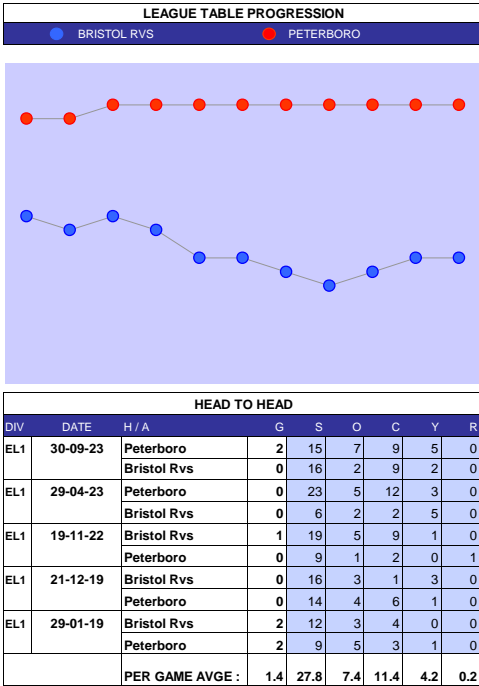

ENGLISH LEAGUE ONE				
P	TEAM	PL	GD	PTS
1	Portsmouth	44	36	94
2	Derby	44	38	86
3	Bolton	44	33	83
4	Peterboro	43	28	80
5	Barnsley	44	19	75
6	Oxford	44	22	73
7	Lincoln	44	26	71
8	Blackpool	44	17	70
9	Stevenage	44	10	67
10	Wigan	44	4	64
11	Leyton Orient	44	-3	62
12	Northampton	44	-8	59
13	Wycombe	43	2	58
14	Exeter	44	-15	58
15	Bristol Rvs	44	-12	57
16	Reading	44	-2	56
17	Charlton	44	0	52
18	Shrewsbury	44	-30	47
19	Cambridge	43	-21	46
20	Burton	44	-26	43
21	Cheltenham	43	-24	41
22	Port Vale	44	-31	40
23	Fleetwood Town	44	-27	37
24	Carlisle	44	-36	30