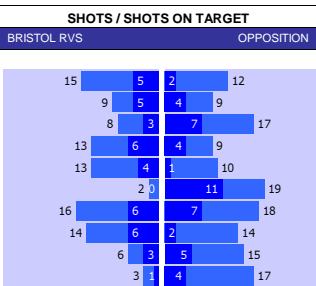

BRISTOL RVS 10 MATCH FORM

SS	DATE	CMP	VEN	OPPOSITION	T	N	R	SCORE
23/24	1604	LGE1	H	Cambridge	18	19	W	1 0
23/24	1304	LGE1	A	Cheltenham	22	21	W	1 3
23/24	0904	LGE1	H	Reading	14	16	L	0 2
23/24	0604	LGE1	H	Bolton	3	3	L	0 2
23/24	0104	LGE1	H	Shrewsbury	18	18	D	0 0
23/24	2903	LGE1	A	Port Vale	21	22	L	2 0
23/24	1603	LGE1	A	Lincoln	9	7	L	5 0
23/24	1203	LGE1	A	Fleetwood Town	22	23	D	0 0
23/24	0903	LGE1	H	Derby	3	2	L	0 3
23/24	0203	LGE1	A	Leyton Orient	8	11	W	0 1

SQUAD STATS - SEASON TO DATE

BRISTOL RVS				PETERBORO					
P	PLAYER	APP	S	GLS	P	PLAYER	APP	S	GLS
G	Matthew Cox	28	0	0	G	Nicholas Bilokapic	27	0	0
G	Jed Ward	15	0	0	G	Jed Steer	14	0	0
D	Harvey Vale	28	8	2	D	Harrison Burrows	42	0	6
D	Connor Taylor	28	3	0	D	Ronnie Edwards	42	0	1
D	James Wilson	24	1	0	D	Josh Knight	36	4	5
D	Tristan Crama	22	5	0	D	Peter Kioso	24	0	1
D	Jack Hunt	21	3	3	D	Jadel Katongo	20	6	1
D	Lewis Gordon	15	7	0	D	Romney Crichlow-Noble	7	12	0

PETERBORO 10 MATCH FORM

SS	DATE	CMP	VEN	OPPOSITION	T	N	R	SCORE
23/24	1604	LGE1	H	Fleetwood Town	23	23	W	4 1
23/24	1304	LGE1	A	Oxford	6	6	L	5 0
23/24	1004	LGE1	H	Port Vale	20	22	W	3 0
23/24	0104	LGE1	A	Leyton Orient	11	11	W	1 2
23/24	2903	LGE1	H	Carlisle	24	24	L	1 3
23/24	1603	LGE1	H	Portsmouth	1	1	L	0 1
23/24	1303	LGE1	H	Stevenage	6	9	W	3 1
23/24	0903	LGE1	A	Burton	18	20	W	1 3
23/24	0503	LGE1	H	Northampton	13	12	W	5 1
23/24	0203	LGE1	H	Exeter	16	14	W	2 1