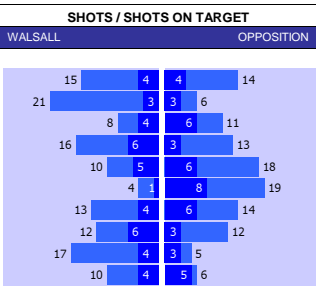

WALSALL 10 MATCH FORM									
SS	DATE	CMP	VEN	OPPOSITION	T	N	R	SCORE	
23/24	1604	LGE2	H	Swindon	19	19	W	2	1
23/24	1304	LGE2	H	Notts County	15	15	L	1	3
23/24	0904	LGE2	A	Doncaster	12	9	L	2	1
23/24	0604	LGE2	A	Tranmere	17	17	W	1	3
23/24	0104	LGE2	H	Salford	20	20	W	2	1
23/24	2903	LGE2	A	Milton Keynes Dons	4	4	L	5	0
23/24	1603	LGE2	A	Colchester	23	22	D	1	1
23/24	1203	LGE2	H	Barrow	6	6	D	1	1
23/24	0903	LGE2	A	Forest Green	23	24	L	2	0
23/24	0203	LGE2	H	Doncaster	20	9	W	3	1

SQUAD STATS - SEASON TO DATE									
WALSALL					BRADFORD				
P	PLAYER	APP	S	GLS	P	PLAYER	APP	S	GLS
G	Owen Evans	24	0	0	G	Harry Lewis	26	0	0
G	Jackson Smith	19	2	0	G	Sam Walker	17	0	0
D	Donervon Daniels	32	0	1	D	Matthew Platt	30	2	2
D	David Okagbue	27	1	1	D	Ciaran Kelly	29	2	0
D	Oisín McEntee	20	0	4	D	Liam Ridehalgh	22	6	1
D	Taylor Allen	19	6	3	D	Sam Stubbs	22	4	0
D	Priestley Farquharson	17	0	1	D	Clarke Odour	20	9	3
D	Emmanuel Adegboyega	11	1	3	D	Jonathan Tomkinson	17	4	0

BRADFORD 10 MATCH FORM									
SS	DATE	CMP	VEN	OPPOSITION	T	N	R	SCORE	
23/24	1304	LGE2	A	Salford	20	20	W	1	2
23/24	0604	LGE2	H	Gillingham	9	10	W	1	0
23/24	0104	LGE2	A	Grimsby	21	21	D	1	1
23/24	2903	LGE2	H	Tranmere	15	17	W	2	0
23/24	2303	LGE2	A	Harrogate	14	12	L	3	0
23/24	1903	LGE2	H	Notts County	17	15	L	0	3
23/24	1603	LGE2	H	Mansfield	1	2	L	1	5
23/24	1203	LGE2	H	Forest Green	23	24	L	0	2
23/24	0903	LGE2	A	Accrington	16	18	W	0	3
23/24	0503	LGE2	H	Doncaster	20	9	D	1	1