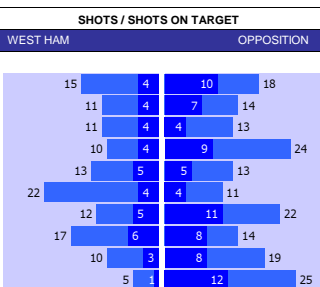

SQUAD STATS - SEASON TO DATE									
CRYSTAL PALACE					WEST HAM				
P	PLAYER	APP	S	GLS	P	PLAYER	APP	S	GLS
G	Sam Johnstone	20	0	0	G	Alphonse Areola	27	0	0
G	Dean Henderson	12	0	0	G	Lukasz Fabianski	6	3	0
D	Joachim Andersen	32	0	2	D	Vladimir Coufal	31	0	0
D	Jefferson Lerma	27	0	1	D	Emerson	30	1	1
D	Joel Ward	23	1	0	D	Kurt Zouma	27	1	3
D	Marc Guehi	22	0	0	D	Nayef Aguerd	21	0	1
D	Chris Richards	17	3	1	D	Konstantinos Mavropanos	15	3	1
D	Nathaniel Clyne	8	5	0	D	Ben Johnson	4	9	0
M	Tyrick Mitchell	31	0	1	M	James Ward-Prowse	31	1	6
M	Will Hughes	18	7	0	M	Tomas Soucek	29	3	6
M	Cheick Doucoure	11	0	0	M	Lucas Paqueta	26	0	4
M	Daniel Muñoz	10	0	0	M	Edson Alvarez	25	2	1
M	Adam Wharton	9	1	0	M	Mohammed Kudus	22	6	7
M	Jairo Riedewald	2	3	0	M	Michael Antonio	16	5	4
F	Jordan Ayew	28	2	4	F	Jarrod Bowen	31	0	15
F	Jean-Philippe Mateta	19	10	7	F	Said Benrahma	5	8	0
F	Eberechi Eze	19	3	7	F	Danny Ings	3	13	1
F	Odsonne Edouard	17	8	7	F	Maxwel Cornet	1	5	1
F	Jeffrey Schlupp	17	7	1	F	Divin Mubama	0	5	0

WEST HAM 10 MATCH FORM									
SS	DATE	CMP	VEN	OPPOSITION	T	N	R	SCORE	
23/24	1404	EPL	H	Fulham	13	12	L	0	2
23/24	0604	EPL	A	Wolves	11	11	W	1	2
23/24	0204	EPL	H	Tottenham	5	5	D	1	1
23/24	3003	EPL	A	Newcastle	10	6	L	4	3
23/24	1703	EPL	H	Aston Villa	4	4	D	1	1
23/24	1003	EPL	H	Burnley	20	19	D	2	2
23/24	0203	EPL	A	Everton	13	14	W	1	3
23/24	2602	EPL	H	Brentford	16	16	W	4	2
23/24	1702	EPL	A	Nott'm Forest	17	17	L	2	0
23/24	1102	EPL	H	Arsenal	3	2	L	0	6