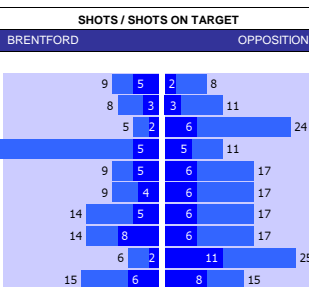

SQUAD STATS - SEASON TO DATE										
LUTON					BRENTFORD					
P	PLAYER	APP	S	GLS	P	PLAYER	APP	S	GLS	
F	Carlton Morris	27	6	9	F	Yoane Wissa	26	3	8	
F	Chiedozie Ogbene	19	9	4	F	Bryan Mbeumo	17	3	8	
F	Andros Townsend	14	10	1	F	Neal Maupay	13	14	6	
F	Elijah Adebayo	13	10	9	F	Ivan Toney	12	1	4	
F	Jacob Brown	12	7	2	F	Michael Olakigbe	0	8	0