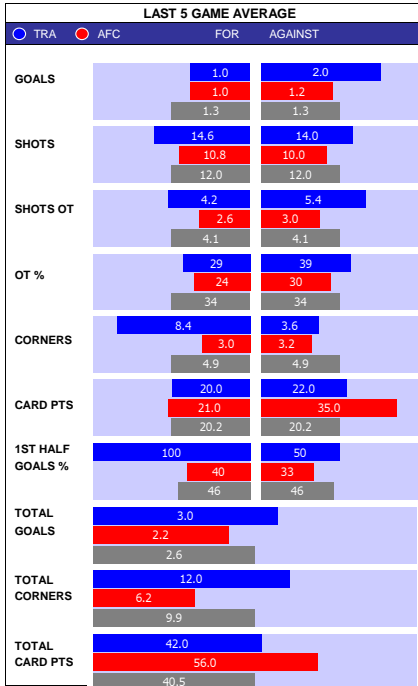

ENGLISH LEAGUE TWO				
P	TEAM	PL	GD	PTS
1	Stockport	44	47	89
2	Mansfield	44	42	82
3	Wrexham	44	33	82
4	Milton Keynes Dons	44	13	74
5	Crewe	44	7	70
6	Barrow	43	9	68
7	Crawley Town	44	4	66
8	Walsall	44	1	65
9	Doncaster	43	0	64
10	Gillingham	44	-10	63
11	AFC Wimbledon	44	10	62
12	Harrogate	44	-7	62
13	Bradford	43	-3	60
14	Morecambe	44	-13	60
15	Notts County	44	3	58
16	Newport County	44	-10	55
17	Tranmere	44	-1	54
18	Accrington	44	-9	54
19	Swindon	44	-4	53
20	Salford	44	-17	47
21	Grimsby	44	-17	46
22	Colchester	43	-17	44
23	Sutton	44	-25	40
24	Forest Green	44	-36	36

HEAD TO HEAD									
DIV	DATE	H / A	G	S	O	C	Y	R	
EL2	30-09-23	AFC Wimbledon	4	19	8	4	1	0	
		Tranmere	1	8	2	4	2	1	
EL2	29-04-23	AFC Wimbledon	1	10	2	4	0	0	
		Tranmere	1	6	3	4	0	0	
EL2	19-11-22	Tranmere	0	12	3	7	2	1	
		AFC Wimbledon	2	8	5	4	1	0	
EL1	21-12-19	Tranmere	1	20	9	5	2	0	
		AFC Wimbledon	0	13	5	3	0	0	
EL2	28-03-15	Tranmere	1	13	5	7	3	0	
		AFC Wimbledon	1	13	9	4	4	0	
PER GAME AVGE :			2.4	24.4	10.2	9.2	3.0	0.4	

TRANMERE 10 MATCH FORM									
SS	DATE	CMP	VEN	OPPOSITION	T	N	R	SCORE	
23/24	1304	LGE2	A	Newport County	16	16	W	1	2
23/24	0604	LGE2	H	Walsall	11	8	L	1	3
23/24	0104	LGE2	H	Colchester	22	22	D	1	1
23/24	2903	LGE2	A	Bradford	17	13	L	2	0
23/24	2303	LGE2	H	Crawley Town	9	7	L	1	3
23/24	1603	LGE2	A	Wrexham	3	3	W	0	1
23/24	1203	LGE2	H	Mansfield	1	2	W	2	1
23/24	0903	LGE2	A	Gillingham	9	10	D	1	1
23/24	0203	LGE2	H	Sutton	24	23	W	1	0
23/24	2702	LGE2	A	Swindon	18	19	L	3	1

SQUAD STATS - SEASON TO DATE									
TRANMERE					AFC WIMBLEDON				
P	PLAYER	APP	S	GLS	P	PLAYER	APP	S	GLS
G	Luke McGee	43	0	0	G	Alex Bass	44	0	0
G	Joe Murphy	1	1	0	G	Nikola Tzanev	0	0	0
D	Tom Davies	37	0	3	D	Jack Currie	36	1	1
D	Lee O'Connor	36	2	0	D	Joe Lewis	29	1	4
D	Kieron Morris	36	0	2	D	Ryan Johnson	29	0	1
D	Jordan Turnbull	28	1	0	D	Isaac Ogundere	25	5	0
D	Connor Wood	28	1	0	D	Lee Brown	19	4	0
D	Josef Yarney	16	8	0	D	Kofi Balmer	15	0	1
D	Dan Pike	8	8	0