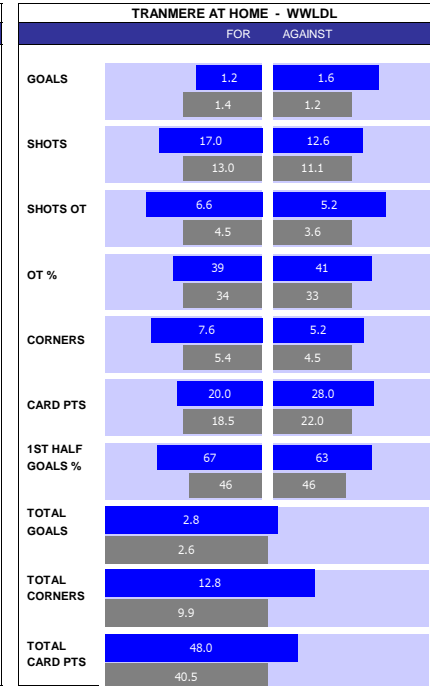

ENGLISH LEAGUE TWO				
P	TEAM	PL	GD	PTS
1	Stockport	44	47	89
2	Mansfield	44	42	82
3	Wrexham	44	33	82
4	Milton Keynes Dons	44	13	74
5	Crewe	44	7	70
6	Barrow	43	9	68
7	Crawley Town	44	4	66
8	Walsall	44	1	65
9	Doncaster	43	0	64
10	Gillingham	44	-10	63
11	AFC Wimbledon	44	10	62
12	Harrogate	44	-7	62
13	Bradford	43	-3	60
14	Morecambe	44	-13	60
15	Notts County	44	3	58
16	Newport County	44	-10	55
17	Tranmere	44	-1	54
18	Accrington	44	-9	54
19	Swindon	44	-4	53
20	Salford	44	-17	47
21	Grimsby	44	-17	46
22	Colchester	43	-17	44
23	Sutton	44	-25	40
24	Forest Green	44	-36	36

HEAD TO HEAD									
DIV	DATE	H / A	G	S	O	C	Y	R	
EL2	30-09-23	AFC Wimbledon	4	19	8	4	1	0	
		Tranmere	1	8	2	4	2	1	
EL2	29-04-23	AFC Wimbledon	1	10	2	4	0	0	
		Tranmere	1	6	3	4	0	0	
EL2	19-11-22	Tranmere	0	12	3	7	2	1	
		AFC Wimbledon	2	8	5	4	1	0	
EL1	21-12-19	Tranmere	1	20	9	5	2	0	
		AFC Wimbledon	0	13	5	3	0	0	
EL2	28-03-15	Tranmere	1	13	5	7	3	0	
		AFC Wimbledon	1	13	9	4	4	0	
PER GAME AVGE :			2.4	24.4	10.2	9.2	3.0	0.4	

TRANMERE 10 MATCH FORM									
SS	DATE	CMP	VEN	OPPOSITION	T	N	R	SCORE	
23/24	1304	LGE2	A	Newport County	16	16	W	1	2
23/24	0604	LGE2	H	Walsall	11	8	L	1	3
23/24	0104	LGE2	H	Colchester	22	22	D	1	1
23/24	2903	LGE2	A	Bradford	17	13	L	2	0
23/24	2303	LGE2	H	Crawley Town	9	7	L	1	3
23/24	1603	LGE2	A	Wrexham	3	3	W	0	1
23/24	1203	LGE2	H	Mansfield	1	2	W	2	1
23/24	0903	LGE2	A	Gillingham	9	10	D	1	1
23/24	0203	LGE2	H	Sutton	24	23	W	1	0
23/24	2702	LGE2	A	Swindon	18	19	L	3	1

SQUAD STATS - SEASON TO DATE									
TRANMERE					AFC WIMBLEDON				
P	PLAYER	APP	S	GLS	P	PLAYER	APP	S	GLS
G	Luke McGee	43	0	0	G	Alex Bass	44	0	0
G	Joe Murphy	1	1	0	G	Nikola Tzanev	0	0	0
D	Tom Davies	37	0	3	D	Jack Currie	36	1	1
D	Lee O'Connor	36	2	0	D	Joe Lewis	29	1	4
D	Kieron Morris	36	0	2	D	Ryan Johnson	29	0	1
D	Jordan Turnbull	28	1	0	D	Isaac Ogundere	25	5	0
D	Connor Wood	28	1	0	D	Lee Brown	19	4	0
D	Josef Yarney	16	8	0	D	Kofi Balmer	15	0	1
D	Dan Pike	8	8	0