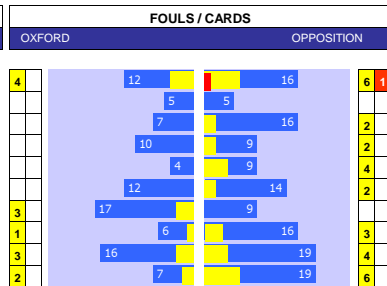

OXFORD 10 MATCH FORM									
SS	DATE	CMP	VEN	OPPOSITION	T	N	R	SCORE	
23/24	1604	LGE1	H	Lincoln	8	7	L	0	1
23/24	1304	LGE1	H	Peterboro	4	4	W	5	0
23/24	0604	LGE1	A	Burton	20	20	W	0	4
23/24	0104	LGE1	H	Fleetwood Town	23	23	W	4	0
23/24	2903	LGE1	A	Shrewsbury	18	18	D	1	1
23/24	1603	LGE1	A	Port Vale	23	22	W	0	2
23/24	1203	LGE1	A	Bolton	3	3	L	5	0
23/24	0903	LGE1	H	Cheltenham	21	21	W	2	1
23/24	0203	LGE1	A	Portsmouth	1	1	L	2	1
23/24	2402	LGE1	H	Leyton Orient	10	11	L	1	2

SQUAD STATS - SEASON TO DATE									
OXFORD					STEVENAGE				
P	PLAYER	APP	S	GLS	P	PLAYER	APP	S	GLS
G	James Beadle	25	0	0	G	Taye Ashby-Hammond	31	0	0
G	Jamie Cumming	17	0	0	G	Craig MacGillivray	9	0	0
D	Ciaran Brown	42	0	5	D	Carl Piergianni	41	0	4
D	Elliott Moore	38	0	1	D	Luther Wildin	31	0	2
D	Finley Stevens	25	6	1	D	Terence VanCuten	28	2	2
D	Sam Long	24	1	1	D	Nick Freeman	26	14	2
D	Greg Leigh	22	6	6	D	Dan Sweeney	21	0	1
D	Joe Bennett	11	4	0	D	Nathan Thompson	16	9	0

STEVENAGE 10 MATCH FORM									
SS	DATE	CMP	VEN	OPPOSITION	T	N	R	SCORE	
23/24	1304	LGE1	H	Burton	20	20	L	1	2
23/24	0904	LGE1	H	Barnsley	5	5	W	2	1
23/24	0604	LGE1	A	Exeter	16	14	L	1	0
23/24	0104	LGE1	A	Charlton	17	17	D	0	0
23/24	2903	LGE1	H	Bolton	3	3	D	0	0
23/24	2303	LGE1	A	Carlisle	24	24	D	2	2
23/24	1603	LGE1	H	Leyton Orient	11	11	L	0	1
23/24	1303	LGE1	A	Peterboro	5	4	L	3	1
23/24	0903	LGE1	H	Fleetwood Town	23	23	D	0	0
23/24	0203	LGE1	A	Lincoln	11	7	D	0	0