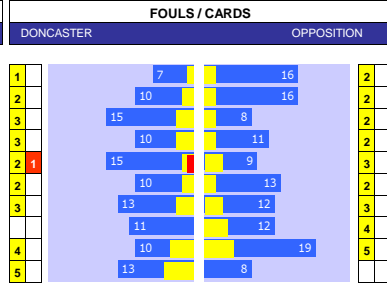

DONCASTER 10 MATCH FORM

SS	DATE	CMP	VEN	OPPOSITION	T	N	R	SCORE
23/24	1304	LGE2	H	Accrington	17	18	W	4 0
23/24	0904	LGE2	H	Walsall	9	8	W	2 1
23/24	0604	LGE2	A	Morecambe	8	14	W	0 3
23/24	0204	LGE2	H	Wrexham	3	3	W	1 0
23/24	2903	LGE2	A	Crawley Town	7	7	W	0 2
23/24	2303	LGE2	H	Forest Green	23	24	W	2 0
23/24	1603	LGE2	A	Swindon	18	19	W	1 2
23/24	0903	LGE2	H	Crewe	4	5	W	2 0
23/24	0503	LGE2	A	Bradford	15	13	D	1 1
23/24	0203	LGE2	A	Walsall	7	8	L	3 1

SQUAD STATS - SEASON TO DATE

P	PLAYER	APP	S	GLS
G	Louis Jones	18	1	0
G	Thimothee Lo-Tutala	15	0	0
D	Joseph Olowu	28	7	0
D	Tom Anderson	27	4	0
D	Harrison Biggins	21	1	0
D	Thomas Nixon	20	5	1
D	Jack Senior	20	3	0
D	Jamie Sterry	20	3	0

BARROW 10 MATCH FORM

SS	DATE	CMP	VEN	OPPOSITION	T	N	R	SCORE
23/24	1604	LGE2	A	Crawley Town	7	7	D	1 1
23/24	1304	LGE2	A	Gillingham	13	10	L	3 0
23/24	0604	LGE2	H	Swindon	19	19	L	0 2
23/24	0104	LGE2	A	Morecambe	10	14	L	2 1
23/24	2903	LGE2	H	Grimsby	21	21	W	3 1
23/24	2303	LGE2	H	Newport County	11	16	W	1 0
23/24	1603	LGE2	H	Harrogate	14	12	D	0 0
23/24	1203	LGE2	A	Walsall	9	8	D	1 1
23/24	0903	LGE2	H	Colchester	22	22	W	2 0
23/24	0503	LGE2	H	Gillingham	7	10	W	2 0