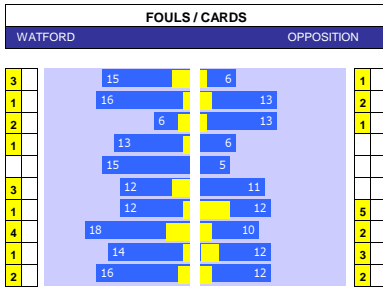

WATFORD 10 MATCH FORM

SS	DATE	CMP	VEN	OPPOSITION	T	N	R	SCORE
23/24	1304	CH	A	Southampton	4	4	L	3 2
23/24	1004	CH	A	Ipswich	3	1	D	0 0
23/24	0604	CH	H	Preston	8	10	D	0 0
23/24	0104	CH	A	West Brom	5	5	D	2 2
23/24	2903	CH	H	Leeds	1	3	D	2 2
23/24	1603	CH	A	Birmingham	21	21	W	0 1
23/24	0903	CH	H	Coventry	8	8	L	1 2
23/24	0603	CH	H	Swansea	15	14	D	1 1
23/24	0203	CH	A	Millwall	20	16	L	1 0
23/24	2402	CH	H	Huddersfield	20	22	L	1 2

SQUAD STATS - SEASON TO DATE

WATFORD	HULL						
P PLAYER	APP	S	GLS	P PLAYER	APP	S	GLS
G Daniel Bachmann	24	0	0	G Ryan Allsop	33	0	0
G Ben Hamer	19	0	0	G Matt Ingram	9	1	0
D Wesley Hoedt	41	0	2	D Alfie Jones	41	0	1
D Ryan Porteous	31	4	3	D Jacob Greaves	39	0	2
D Jamal Lewis	31	3	0	D Lewie Coyle	35	3	1
D Francisco Sierralta	21	4	0	D Regan Slater	27	7	2
D Jeremy Ngakia	11	2	0	D Sean McLoughlin	13	10	0
D James Morris	10	1	0	D Cyrus Christie	12	15	0

HULL 10 MATCH FORM

SS	DATE	CMP	VEN	OPPOSITION	T	N	R	SCORE
23/24	1304	CH	H	QPR	17	19	W	3 0
23/24	1004	CH	H	Middlesbrough	9	9	D	2 2
23/24	0604	CH	A	Cardiff	11	11	W	1 3
23/24	0104	CH	A	Leeds	2	3	L	3 1
23/24	2903	CH	H	Stoke	19	20	L	0 2
23/24	0903	CH	H	Leicester	1	2	D	2 2
23/24	0503	CH	H	Birmingham	20	21	D	1 1
23/24	0203	CH	A	Preston	8	10	D	0 0
23/24	2402	CH	H	West Brom	5	5	D	1 1
23/24	2002	CH	A	Southampton	3	4	W	1 2