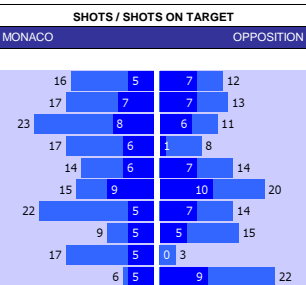

SQUAD STATS - SEASON TO DATE

P	PLAYER	APP	S	GLS
M	Romain Del Castillo	27	2	8
M	Pierre Lees-Melou	27	0	4
M	Hugo Magnetti	25	3	2
M	Mahdi Camara	22	5	5
M	Jeremy Le Douaron	18	10	4
M	Martin Satriano	16	12	3
F	Steve Mounie	15	12	5
F	Billal Brahimi	1	15	0
F	Djibril Konte	0	0	0
F	Wissam Ben Yedder	21	5	11
F	Folarin Balogun	15	8	7
F	Myron Boadu	0	9	1
F	Malamine Efekele	0	0	0
F	Breel Embolo	0	0	0