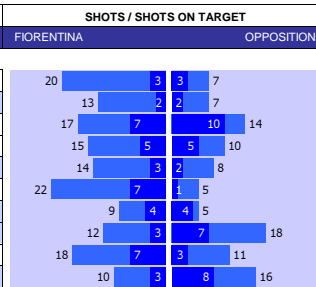

SQUAD STATS - SEASON TO DATE table with columns: P, PLAYER, APP, S, GLS. Lists player statistics for both teams.