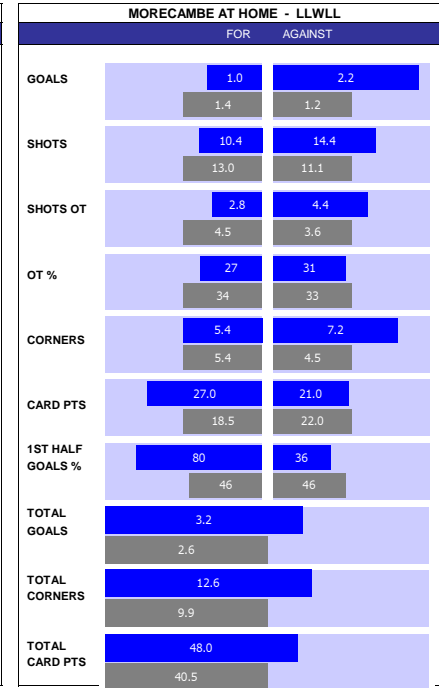

ENGLISH LEAGUE TWO				
P	TEAM	PL	GD	PTS
1	Stockport	44	47	89
2	Mansfield	44	42	82
3	Wrexham	44	33	82
4	Milton Keynes Dons	44	13	74
5	Crewe	44	7	70
6	Barrow	43	9	68
7	Crawley Town	44	4	66
8	Walsall	44	1	65
9	Doncaster	43	0	64
10	Gillingham	44	-10	63
11	AFC Wimbledon	44	10	62
12	Harrogate	44	-7	62
13	Bradford	43	-3	60
14	Morecambe	44	-13	60
15	Notts County	44	3	58
16	Newport County	44	-10	55
17	Tranmere	44	-1	54
18	Accrington	44	-9	54
19	Swindon	44	-4	53
20	Salford	44	-17	47
21	Grimsby	44	-17	46
22	Colchester	43	-17	44
23	Sutton	44	-25	40
24	Forest Green	44	-36	36

HEAD TO HEAD									
DIV	DATE	H / A	G	S	O	C	Y	R	
EL2	30-09-23	Forest Green	1	13	2	7	3	0	
		Morecambe	2	14	11	7	2	0	
EL1	11-02-23	Morecambe	1	6	4	4	0	0	
		Forest Green	1	9	4	7	2	0	
EL1	17-09-22	Forest Green	1	9	4	9	2	0	
		Morecambe	2	15	8	7	1	0	
EL2	22-10-19	Morecambe	0	6	0	0	0	1	
		Forest Green	2	14	2	9	1	0	
EL2	09-03-19	Morecambe	3	7	5	3	0	0	
		Forest Green	0	13	7	6	0	0	
PER GAME AVGE :			2.6	21.2	9.4	11.8	2.2	0.2	

MORECAMBE 10 MATCH FORM									
SS	DATE	CMP	VEN	OPPOSITION	T	N	R	SCORE	
23/24	1304	LGE2	A	Stockport	1	1	L	2	0
23/24	0904	LGE2	H	Crewe	6	5	L	0	1
23/24	0604	LGE2	H	Doncaster	14	9	L	0	3
23/24	0104	LGE2	H	Barrow	5	6	W	2	1
23/24	2903	LGE2	A	Accrington	16	18	W	1	2
23/24	2303	LGE2	H	Gillingham	10	10	L	2	3
23/24	1703	LGE2	A	Salford	20	20	L	3	1
23/24	1203	LGE2	A	Newport County	13	16	L	5	3
23/24	0903	LGE2	H	Wrexham	3	3	L	1	3
23/24	0503	LGE2	H	Crawley Town	11	7	W	1	0

SQUAD STATS - SEASON TO DATE									
MORECAMBE					FOREST GREEN				
P	PLAYER	APP	S	GLS	P	PLAYER	APP	S	GLS
G	Archie Mair	20	0	0	G	Luke Daniels	19	0	0
G	Adam Smith	12	1	0	G	Vicente Reyes	14	0	0
D	Jacob Bedeau	43	0	2	D	Jamie Robson	40	4	1
D	Farrend Rawson	20	9	2	D	Ryan Inniss	34	2	0
D	Chris Stokes	18	6	2	D	Jordan Moore-Taylor	29	1	1
D	James Connolly	13	0	2	D	Dominic Bernard	25	10	0
D	Donald Love	12	2	0	D	Fankaty Dabo	20	9	0
D	Max Melbourne	4	13	0	D	Dominic Thompson	17	2	1