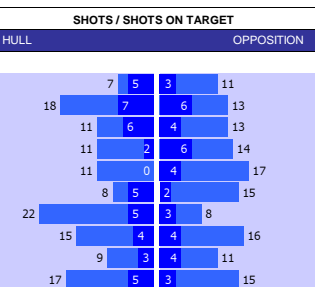

SQUAD STATS - SEASON TO DATE

WATFORD	HULL						
M Tom Dele-Bashiru	28	7	2	M Jean Seri	35	0	1
M Yaser Asprilla	25	16	6	M Tyler Morton	31	4	3
M Edo Kayembe	25	7	5	M Jaden Philogene	28	0	11
M Jake Livermore	25	4	3	M Adama Traore	14	9	2
M Ryan Andrews	24	13	2	M Anass Zaroury	9	3	2
M Ken Sema	22	4	1	M Abdulkadir Omur	8	4	0
F Ismael Kone	25	14	4	F Liam Delap	24	3	7
F Vakoun Issouf Bayo	24	12	6	F Ozan Tufan	22	11	9
F Matheus Martins	20	16	5	F Scott Twine	20	5	4
F Milet Rajovic	16	22	10	F Fabio Carvalho	16	0	8
F Rhys Healey	1	10	2	F Aaron Connolly	13	15	8