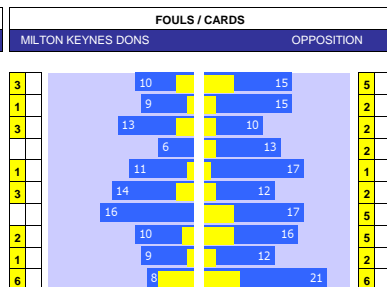

SQUAD STATS - SEASON TO DATE									
HARROGATE					MILTON KEYNES DONS				
P	PLAYER	APP	S	GLS	P	PLAYER	APP	S	GLS
M	Abraham Odoh	34	6	7	M	Jack Payne	36	3	5
M	Dean Cornelius	33	4	2	M	Daniel Harvie	36	1	3
M	Liam Gibson	27	2	0	M	Joseph Tomlinson	32	3	7
M	Kayne Ramsay	23	1	0	M	Ethan Robson	18	13	0
M	Stephen Dooley	19	4	0	M	Lewis Bates	16	3	0
M	Warren Burrell	16	12	1	M	Kyran Lofthouse	16	3	1
F	George Thomson	38	3	14	F	Alex Gilbey	44	0	11
F	Matthew Daly	35	3	6	F	Max Dean	20	7	14
F	Jack Muldoon	25	10	11	F	Daniel Kemp	14	5	3
F	Sam Folarin	17	8	3	F	Mohamed Eisa	12	8	5
F	Josh March	14	14	1	F	Jonathan Leko	11	12	3