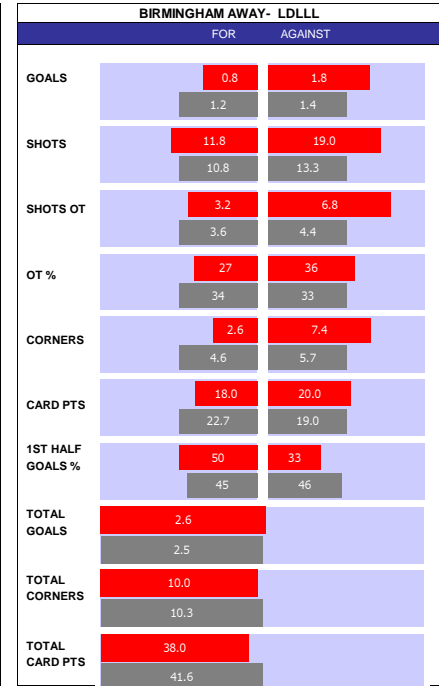

ENGLISH CHAMPIONSHIP				
P	TEAM	PL	GD	PTS
1	Ipswich	43	32	89
2	Leicester	42	41	88
3	Leeds	43	42	87
4	Southampton	42	30	84
5	West Brom	43	24	72
6	Norwich	43	16	71
7	Hull	42	8	65
8	Coventry	42	14	63
9	Middlesbrough	43	5	63
10	Preston	43	-4	63
11	Cardiff	43	-12	59
12	Bristol City	43	4	58
13	Sunderland	43	2	56
14	Swansea	43	-9	53
15	Watford	43	1	52
16	Millwall	43	-13	50
17	Blackburn	43	-14	49
18	Plymouth	43	-8	48
19	QPR	43	-17	47
20	Stoke	43	-19	47
21	Birmingham	43	-16	45
22	Huddersfield	43	-23	44
23	Sheffield Weds	43	-31	44
24	Rotherham	43	-53	23

HEAD TO HEAD									
DIV	DATE	H / A	G	S	O	C	Y	R	
ECH	02-12-23	Birmingham	0	12	4	4	1	0	
		Rotherham	0	12	4	6	3	0	
ECH	11-03-23	Birmingham	2	13	5	4	1	0	
		Rotherham	0	12	1	10	3	0	
ECH	27-08-22	Rotherham	2	20	6	7	1	0	
		Birmingham	0	10	3	2	2	0	
ECH	22-04-19	Rotherham	1	9	1	7	3	0	
		Birmingham	3	16	8	6	1	0	
ECH	06-10-18	Birmingham	3	13	6	3	0	0	
		Rotherham	1	11	6	5	1	0	
PER GAME AVGE :			2.4	25.6	8.8	10.8	3.2	0.0	

ROTHERHAM 10 MATCH FORM									
SS	DATE	CMP	VEN	OPPOSITION	T	N	R	SCORE	
23/24	1304	CH	A	Swansea	15	14	L	1	0
23/24	1004	CH	A	West Brom	5	5	L	2	0
23/24	0504	CH	H	Plymouth	21	18	L	0	1
23/24	0104	CH	H	Millwall	16	16	W	2	1
23/24	2903	CH	A	Preston	9	10	L	3	0
23/24	1603	CH	H	Huddersfield	22	22	D	0	0
23/24	0903	CH	A	Norwich	7	6	L	5	0
23/24	0503	CH	A	Coventry	9	8	L	5	0
23/24	0203	CH	H	Sheffield Weds	23	23	L	0	1
23/24	2402	CH	A	QPR	22	19	L	2	1