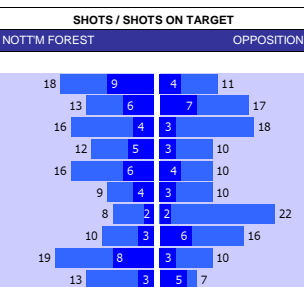

SQUAD STATS - SEASON TO DATE									
EVERTON					NOTT'M FOREST				
P	PLAYER	APP	S	GLS	P	PLAYER	APP	S	GLS
G	Jordan Pickford	32	0	0	G	Matt Turner	17	0	0
G	Joao Virginia	0	0	0	G	Matz Sels	11	0	0
D	James Tarkowski	32	0	1	D	Murillo	27	0	0
D	Jarrad Branthwaite	29	0	2	D	Neco Williams	16	8	0
D	Vitalii Mykolenko	26	0	2	D	Ola Aina	16	2	1
D	Ben Godfrey	10	2	0	D	Harry Toffolo	14	6	1
D	Seamus Coleman	5	4	0	D	Willy-Orlando Boly	14	2	1
D	Michael Keane	4	4	1	D	Moussa Niakhate	12	4	1
M	James Garner	29	2	1	M	Morgan Gibbs-White	30	2	5
M	Dwight McNeil	27	2	2	M	Anthony Elanga	22	9	5
M	Ashley Young	22	3	0	M	Orel Mangala	19	1	1
M	Jack Harrison	21	4	3	M	Ryan Yates	18	12	0
M	Amadou Onana	21	4	2	M	Nicolas Dominguez	18	5	2
M	Idrissa Gueye	18	1	1	M	Danilo	15	9	2
F	Abdoulaye Doucoure	26	0	6	F	Chris Wood	15	11	12
F	Dominic Calvert-Lewin	21	6	5	F	Taiwo Awoniyi	12	5	6
F	Beto	9	18	3	F	Rodrigo Ribeiro	0	2	0
F	Arnaut Danjuma	5	9	1	F	Brandon Aguilera	0	1	0
F	Lewis Dobbin	1	10	1	F	Joe Gardner	0	0	0

NOTT'M FOREST 10 MATCH FORM									
SS	DATE	CMP	VEN	OPPOSITION	T	N	R	SCORE	
23/24	1304	EPL	H	Wolves	11	11	D	2	2
23/24	0704	EPL	A	Tottenham	5	5	L	3	1
23/24	0204	EPL	H	Fulham	12	12	W	3	1
23/24	3003	EPL	H	Crystal Palace	15	15	D	1	1
23/24	1603	EPL	A	Luton	18	18	D	1	1
23/24	1003	EPL	A	Brighton	10	10	L	1	0
23/24	0203	EPL	H	Liverpool	1	3	L	0	1
23/24	2402	EPL	A	Aston Villa	4	4	L	4	2
23/24	1702	EPL	H	West Ham	8	8	W	2	0
23/24	1002	EPL	H	Newcastle	9	6	L	2	3