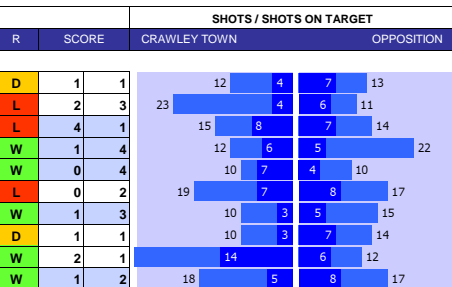

M	Harry Beautyman	28	11	5	M	Jay Williams	37	0	1
M	Josh Coley	28	9	3	M	Nick Tsaroulla	34	7	4
M	Patrick Omari	21	14	5	M	Ronan Darcy	33	9	5
M	Christian N'Guessian	20	15	0	M	Liam Kelly	30	4	3
M	Craig Clay	19	8	1	M	Kellan Gordon	23	9	1
M	Ben Eastmond	18	3	2	M	Ben Gladwin	13	0	2
F	Harry Smith	32	3	10	F	Danilo Orsi-Dadamo	42	0	17
F	Lee Angol	14	12	2	F	Adam Campbell	26	13	7
F	Scott Kashket	4	3	0	F	Klaidi Lolos	24	19	11
F	Tope Fadahunsi	2	8	1	F	Dominic Telford	4	0	0
F	Hisham Kasimu	1	5	0	F	Jedidiah Brown	0	0	0