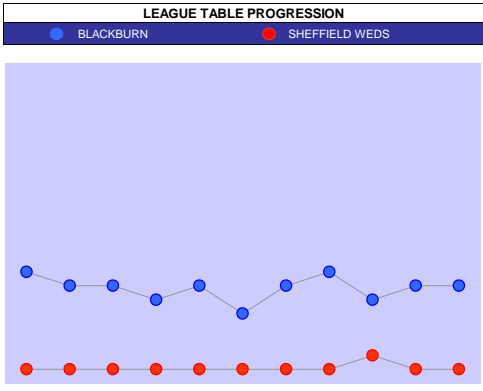

ENGLISH CHAMPIONSHIP			
P	TEAM	PL	GD PTS
1	Ipswich	43	32 89
2	Leicester	42	41 88
3	Leeds	43	42 87
4	Southampton	42	30 84
5	West Brom	43	24 72
6	Norwich	43	16 71
7	Hull	42	8 65
8	Coventry	42	14 63
9	Middlesbrough	43	5 63
10	Preston	43	-4 63
11	Cardiff	43	-12 59
12	Bristol City	43	4 58
13	Sunderland	43	2 56
14	Swansea	43	-9 53
15	Watford	43	1 52
16	Millwall	43	-13 50
17	Blackburn	43	-14 49
18	Plymouth	43	-8 48
19	QPR	43	-17 47
20	Stoke	43	-19 47
21	Birmingham	43	-16 45
22	Huddersfield	43	-23 44
23	Sheffield Weds	43	-31 44
24	Rotherham	43	-53 23

HEAD TO HEAD									
DIV	DATE	H / A	G	S	O	C	Y	R	
ECH	02-12-23	Sheffield Weds	3	13	8	3	2	0	
		Blackburn	1	18	5	7	1	0	
ECH	18-01-20	Sheffield Weds	0	4	1	1	1	1	
		Blackburn	5	15	9	5	1	0	
ECH	02-11-19	Blackburn	2	15	6	4	0	0	
		Sheffield Weds	1	17	5	13	0	0	
ECH	16-03-19	Sheffield Weds	4	10	4	2	4	0	
		Blackburn	2	8	4	3	0	0	
ECH	01-12-18	Blackburn	4	18	7	9	1	0	
		Sheffield Weds	2	7	2	7	1	0	
	PER GAME AVGE :		4.8	25.0	10.2	10.8	2.2	0.2