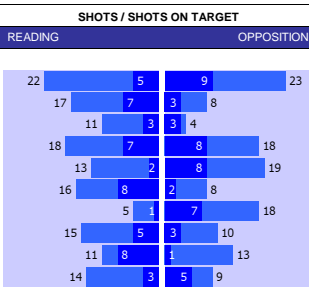

M	Adedeji Oshilaja	37	3	2	M	Harvey Knibbs	42	1	10
M	Thomas Hamer	26	0	1	M	Femi Azeez	41	3	7
M	Jasper Moon	24	1	0	M	Lewis Wing	37	3	9
M	Beryll Lubala	17	3	5	M	Charlie Savage	24	15	3
M	Ciaran Gilligan	12	2	1	M	Kelvin Ehibationham	22	16	5
M	Rekeem Harper	11	13	0	M	Michael Craig	17	10	0
F	Joe Powell	42	0	5	F	Sam Smith	30	2	13
F	Mark Helm	31	3	5	F	Caylan Vickers	7	7	1
F	Mason Bennett	20	12	2	F	Dom Ballard	6	4	3
F	Kwadwo Baah	14	6	2	F	Andy Carroll	2	0	0
F	Joe Huggill	9	5	0	F	Jayden Wareham	0	5	0