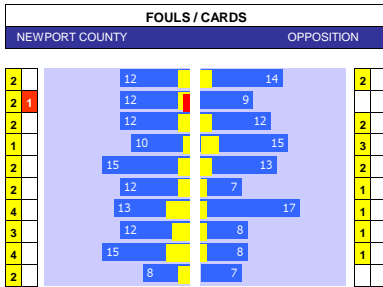

NEWPORT COUNTY 10 MATCH FORM									
SS	DATE	CMP	VEN	OPPOSITION	T	N	R	SCORE	
23/24	1304	LGE2	H	Tranmere	18	17	L	1	2
23/24	0904	LGE2	H	Accrington	18	18	L	1	3
23/24	0604	LGE2	A	Grimsby	21	21	L	1	0
23/24	0104	LGE2	H	Crawley Town	9	7	L	0	4
23/24	2903	LGE2	A	Colchester	22	22	L	2	1
23/24	2303	LGE2	A	Barrow	6	6	L	1	0
23/24	1603	LGE2	A	AFC Wimbledon	7	11	W	0	2
23/24	1203	LGE2	H	Morecambe	10	14	W	5	3
23/24	0903	LGE2	A	Stockport	2	1	L	1	0
23/24	0203	LGE2	H	Mansfield	1	2	L	0	1

SQUAD STATS - SEASON TO DATE									
NEWPORT COUNTY					SALFORD				
P	PLAYER	APP	S	GLS	P	PLAYER	APP	S	GLS
G	Nick Townsend	41	0	0	G	Alex Cairns	44	0	0
G	Jonny Maxted	3	1	0	G	Joe Wright	0	0	0
D	Will Evans	42	2	21	D	Curtis Tilt	42	1	3
D	Ryan Delaney	30	0	1	D	Declan John	29	3	0
D	Matthew Baker	28	2	0	D	Luke Garbutt	28	3	2
D	Adam Lewis	25	1	2	D	Theo Vassell	27	1	1
D	James Clarke	24	1	0	D	Adrian Mariappa	25	5	0
D	Kyle Jameson	14	2	1	D	Luke Bolton	20	0	0

SALFORD 10 MATCH FORM									
SS	DATE	CMP	VEN	OPPOSITION	T	N	R	SCORE	
23/24	1304	LGE2	H	Bradford	14	13	L	1	2
23/24	0604	LGE2	A	AFC Wimbledon	10	11	L	1	0
23/24	0104	LGE2	A	Walsall	11	8	L	2	1
23/24	2903	LGE2	H	Sutton	23	23	L	1	2
23/24	2303	LGE2	A	Notts County	13	15	W	1	2
23/24	1703	LGE2	H	Morecambe	12	14	W	3	1
23/24	1403	LGE2	H	Stockport	3	1	D	2	2
23/24	0903	LGE2	A	Milton Keynes Dons	5	4	L	3	1
23/24	0203	LGE2	H	Gillingham	8	10	L	0	2
23/24	2702	LGE2	H	Colchester	21	22	D	1	1