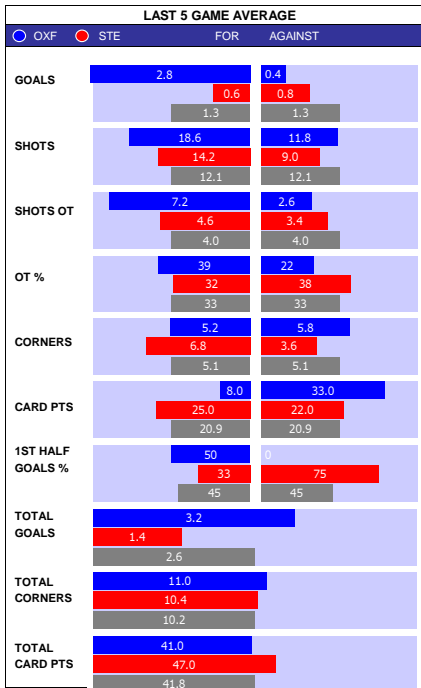

ENGLISH LEAGUE ONE				
P	TEAM	PL	GD	PTS
1	Portsmouth	44	36	94
2	Derby	44	38	86
3	Bolton	44	33	83
4	Peterboro	43	28	80
5	Barnsley	44	19	75
6	Oxford	44	22	73
7	Lincoln	44	26	71
8	Blackpool	44	17	70
9	Stevenage	44	10	67
10	Wigan	44	4	64
11	Leyton Orient	44	-3	62
12	Northampton	44	-8	59
13	Wycombe	43	2	58
14	Exeter	44	-15	58
15	Bristol Rvs	44	-12	57
16	Reading	44	-2	56
17	Charlton	44	0	52
18	Shrewsbury	44	-30	47
19	Cambridge	43	-21	46
20	Burton	44	-26	43
21	Cheltenham	43	-24	41
22	Port Vale	44	-31	40
23	Fleetwood Town	44	-27	37
24	Carlisle	44	-36	30

HEAD TO HEAD									
DIV	DATE	H / A	G	S	O	C	Y	R	
EL1	30-09-23	Stevenage	1	11	3	9	1	0	
		Oxford	3	15	4	8	2	0	
EL2	25-03-16	Oxford	1	4	2	6	1	1	
		Stevenage	1	4	1	5	3	0	
EL2	31-10-15	Stevenage	1	10	5	4	0	2	
		Oxford	5	27	13	8	2	0	
EL2	31-01-15	Stevenage	0	10	4	7	1	0	
		Oxford	2	4	3	4	2	0	
EL2	20-09-14	Oxford	0	12	2	10	0	0	
		Stevenage	0	5	1	1	2	0	
PER GAME AVGE :			2.8	20.4	7.6	12.4	2.8	0.6	

OXFORD 10 MATCH FORM									
SS	DATE	CMP	VEN	OPPOSITION	T	N	R	SCORE	
23/24	1604	LGE1	H	Lincoln	8	7	L	0	1
23/24	1304	LGE1	H	Peterboro	4	4	W	5	0
23/24	0604	LGE1	A	Burton	20	20	W	0	4
23/24	0104	LGE1	H	Fleetwood Town	23	23	W	4	0
23/24	2903	LGE1	A	Shrewsbury	18	18	D	1	1
23/24	1603	LGE1	A	Port Vale	23	22	W	0	2
23/24	1203	LGE1	A	Bolton	3	3	L	5	0
23/24	0903	LGE1	H	Cheltenham	21	21	W	2	1
23/24	0203	LGE1	A	Portsmouth	1	1	L	2	1
23/24	2402	LGE1	H	Leyton Orient	10	11	L	1	2

SQUAD STATS - SEASON TO DATE									
OXFORD					STEVENAGE				
P	PLAYER	APP	S	GLS	P	PLAYER	APP	S	GLS
G	James Beadle	25	0	0	G	Taye Ashby-Hammond	31	0	0
G	Jamie Cumming	17	0	0	G	Craig MacGillivray	9	0	0
D	Ciaran Brown	42	0	5	D	Carl Piergianni	41	0	4
D	Elliott Moore	38	0	1	D	Luther Wildin	31	0	2
D	Finley Stevens	25	6	1	D	Terence VanCuten	28	2	2
D	Sam Long	24	1	1	D	Nick Freeman	26	14	2
D	Greg Leigh	22	6	6	D	Dan Sweeney	21	0	1
D	Joe Bennett	11	4	0	D	Nathan Thompson	16	9	0