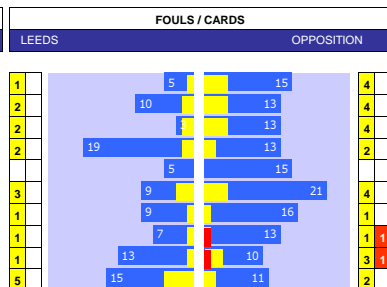

SQUAD STATS - SEASON TO DATE									
MIDDLESBROUGH					LEEDS				
P	PLAYER	APP	S	GLS	P	PLAYER	APP	S	GLS
M	Jonny Howson	32	3	2	M	Georginio Rutter	41	1	6
M	Isaiah Jones	28	4	6	M	Archie Gray	38	3	0
M	Sam Greenwood	25	11	5	M	Crysencio Summerville	38	2	17
M	Daniel Barlasler	25	5	0	M	Glen Kamara	32	2	0
M	Hayden Hackney	20	1	1	M	Dan James	28	11	13
M	Matt Crooks	18	7	3	M	Ilia Gruev	17	9	0
F	Emmanuel Latte Lath	20	7	12	F	Joel Piroe	26	13	12
F	Marcus Forss	12	9	7	F	Patrick Bamford	14	18	7
F	Josh Coburn	11	10	5	F	Jaidon Anthony	2	26	1
F	Alex Gilbert	0	9	0	F	Joe Gelhardt	2	6	0
F	Calum Kavanagh	0	2	0	F	Ilan Poveda	1	6	0