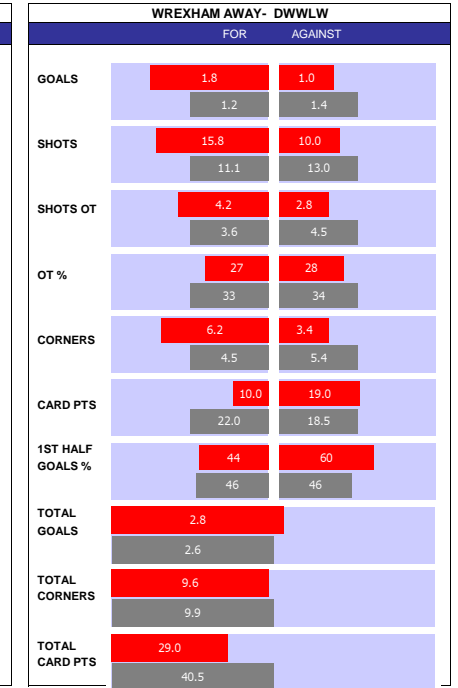

ENGLISH LEAGUE TWO				
P	TEAM	PL	GD	PTS
1	Stockport	44	47	89
2	Mansfield	44	42	82
3	Wrexham	44	33	82
4	Milton Keynes Dons	44	13	74
5	Crewe	44	7	70
6	Barrow	43	9	68
7	Crawley Town	44	4	66
8	Walsall	44	1	65
9	Doncaster	43	0	64
10	Gillingham	44	-10	63
11	AFC Wimbledon	44	10	62
12	Harrogate	44	-7	62
13	Bradford	43	-3	60
14	Morecambe	44	-13	60
15	Notts County	44	3	58
16	Newport County	44	-10	55
17	Tranmere	44	-1	54
18	Accrington	44	-9	54
19	Swindon	44	-4	53
20	Salford	44	-17	47
21	Grimsby	44	-17	46
22	Colchester	43	-17	44
23	Sutton	44	-25	40
24	Forest Green	44	-36	36