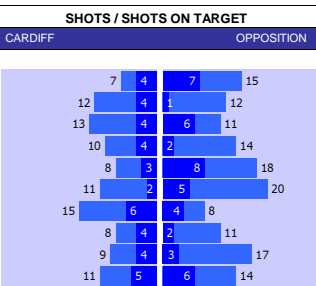

CARDIFF 10 MATCH FORM									
SS	DATE	CMP	VEN	OPPOSITION	T	N	R	SCORE	
23/24	1304	CH	A	Millwall	18	16	L	3	1
23/24	1004	CH	A	Birmingham	23	21	W	0	1
23/24	0604	CH	H	Hull	10	7	L	1	3
23/24	0104	CH	A	Coventry	7	8	W	1	2
23/24	2903	CH	H	Sunderland	12	13	L	0	2
23/24	1603	CH	A	Swansea	15	14	L	2	0
23/24	0903	CH	H	Ipswich	3	1	W	2	1
23/24	0603	CH	H	Huddersfield	21	22	W	1	0
23/24	0203	CH	A	Bristol City	12	12	W	0	1
23/24	2402	CH	H	Stoke	19	20	W	2	1