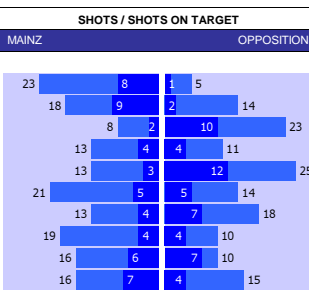

SQUAD STATS - SEASON TO DATE

P	PLAYER	APP	S	GLS
M	Maximilian Eggstein	28	0	1
M	Nicolas Hofer	22	2	1
M	Ritsu Doan	21	4	5
M	Christian Gunter	8	2	1
M	Noah Weisshaupt	6	15	1
M	Florient Muslija	0	7	0
F	Vincenzo Grifo	24	3	8
F	Lucas Holer	23	5	7
F	Roland Sallai	18	5	3
F	Merlin Rohl	17	6	2
F	Michael Gregoritsch	15	12	6