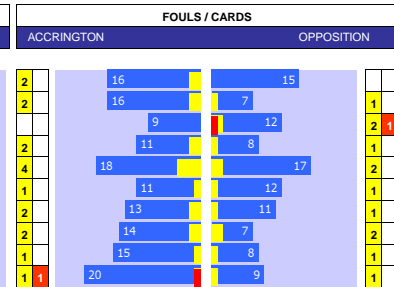

M	Ryan Croasdale	27	7	2	M	Jack Nolan	36	6	14
M	Odin Bailey	25	11	2	M	Ben Woods	27	5	2
M	Antoni Sarcevic	25	5	6	M	Shaun Whalley	26	7	6
M	Paddy Madden	24	15	14	M	Dan Martin	24	6	0
M	Nick Powell	19	10	3	M	Rosarie Longelo	19	3	2
M	Will Collar	18	2	4	M	Seamus Conneely	17	7	0
F	Isaac Olaofe	34	9	20	F	Tommy Leigh	34	2	7
F	Kyle Wootton	19	10	6	F	Josh Andrews	19	1	5
F	Louie Barry	16	2	9	F	Josh Woods	14	15	1
F	Ben Knight	0	0	0	F	Matt Lowe	8	12	0
F	Jid Okeke	0	0	0	F	Jake Bickerstaff	8	2	1