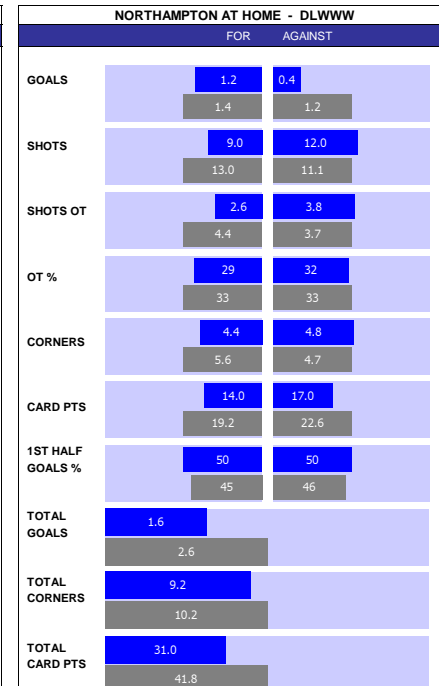

ENGLISH LEAGUE ONE				
P	TEAM	PL	GD	PTS
1	Portsmouth	44	36	94
2	Derby	44	38	86
3	Bolton	44	33	83
4	Peterboro	43	28	80
5	Barnsley	44	19	75
6	Oxford	44	22	73
7	Lincoln	44	26	71
8	Blackpool	44	17	70
9	Stevenage	44	10	67
10	Wigan	44	4	64
11	Leyton Orient	44	-3	62
12	Northampton	44	-8	59
13	Wycombe	43	2	58
14	Exeter	44	-15	58
15	Bristol Rvs	44	-12	57
16	Reading	44	-2	56
17	Charlton	44	0	52
18	Shrewsbury	44	-30	47
19	Cambridge	43	-21	46
20	Burton	44	-26	43
21	Cheltenham	43	-24	41
22	Port Vale	44	-31	40
23	Fleetwood Town	44	-27	37
24	Carlisle	44	-36	30

HEAD TO HEAD

DIV	DATE	H / A	G	S	O	C	Y	R
EL1	30-09-23	Exeter	0	10	2	6	1	0
		Northampton	2	11	7	2	5	0
EL2	30-04-22	Northampton	1	16	5	8	1	0
		Exeter	1	8	3	5	5	0
EL2	07-12-21	Exeter	1	15	6	4	2	0
		Northampton	2	8	5	0	2	0
EL2	22-02-20	Northampton	2	9	4	4	1	0
		Exeter	0	6	2	5	1	0
EL2	07-12-19	Exeter	3	15	3	9	2	0
		Northampton	2	11	2	4	1	0

PER GAME AVGE : 2.8 21.8 7.8 9.4 4.2 0.0

NORTHAMPTON 10 MATCH FORM

SS	DATE	CMP	VEN	OPPOSITION	T	N	R	SCORE
23/24	1304	LGE1	A	Fleetwood Town	23	23	L	2 0
23/24	0604	LGE1	H	Carlisle	24	24	W	2 0
23/24	0104	LGE1	H	Port Vale	21	22	W	2 0
23/24	2903	LGE1	A	Reading	15	16	L	1 0
23/24	2303	LGE1	H	Derby	2	2	W	1 0
23/24	1603	LGE1	A	Wycombe	14	13	L	2 0
23/24	1203	LGE1	H	Blackpool	8	8	L	0 1
23/24	0903	LGE1	A	Cambridge	19	19	D	1 1
23/24	0503	LGE1	A	Peterboro	5	4	L	5 1
23/24	0203	LGE1	H	Charlton	20	17	D	1 1

SQUAD STATS - SEASON TO DATE

NORTHAMPTON				EXETER					
P	PLAYER	APP	S	GLS	P	PLAYER	APP	S	GLS
G	Lee Burge	18	0	0	G	Viljami Sinisalo	43	0	0
G	Max Thompson	15	0	0	G	Gary Woods	1	0	0
D	Sam Sherring	35	0	0	D	Zak Jules	37	1	2
D	Jon Guthrie	31	3	3	D	Pierce Sweeney	36	5	0
D	Akinwale Odimayo	21	6	0	D	Will Aimson	32	2	3
D	Jordan Willis	20	6	0	D	Alex Hartridge	26	2	0
D	William Hondermarck	12	15	1	D	Cheick Diabate	19	8	0
D	Emmanuel Monthe	11	22	1	D	Ben Purrington	7	4	1