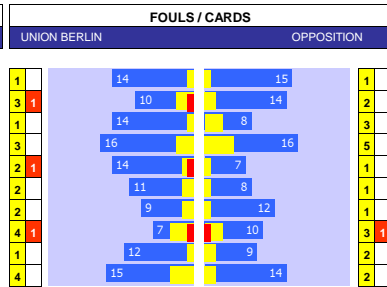

UNION BERLIN 10 MATCH FORM									
SS	DATE	CMP	VEN	OPPOSITION	T	N	R	SCORE	
23/24	1204	GER1	A	Augsburg	7	7	L	2	0
23/24	0604	GER1	H	Leverkusen	1	1	L	0	1
23/24	3003	GER1	A	Ein Frankfurt	6	6	D	0	0
23/24	1603	GER1	H	Werder Bremen	10	12	W	2	1
23/24	0803	GER1	A	Stuttgart	3	3	L	2	0
23/24	0203	GER1	H	Dortmund	4	5	L	0	2
23/24	2402	GER1	H	Heidenheim	10	10	D	2	2
23/24	1702	GER1	A	Hoffenheim	9	9	W	0	1
23/24	1002	GER1	H	Wolfsburg	11	14	W	1	0
23/24	0702	GER1	A	Mainz	17	16	D	1	1