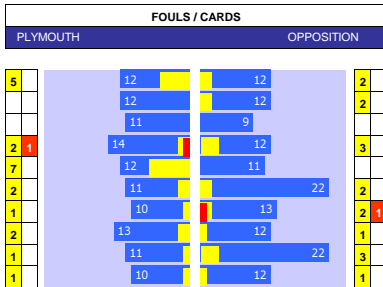

M	Wouter Burger	31	5	2	M	Bali Mumba	33	7	3
M	Josh Laurent	27	7	1	M	Jordan Houghton	32	7	0
M	Bae Jun-Ho	22	13	2	M	Adam Randell	27	15	3
M	Ben Pearson	22	7	0	M	Finn Azaz	21	5	7
M	Lynden Gooch	19	10	2	M	Joe Edwards	20	12	2
M	Daniel Johnson	19	7	2	M	Mikel Miller	19	15	1
F	Ryan Mmaee	17	7	3	F	Morgan Whittaker	42	1	19
F	Tyrese Campbell	11	9	1	F	Ryan Hardie	31	6	12
F	Niall Ennis	7	5	1	F	Ben Waine	8	21	2
F	Wesley	5	15	0	F	Callum Wright	8	10	0
F	Dwight Gayle	4	6	0	F	Mustapha Bundu	6	18	3