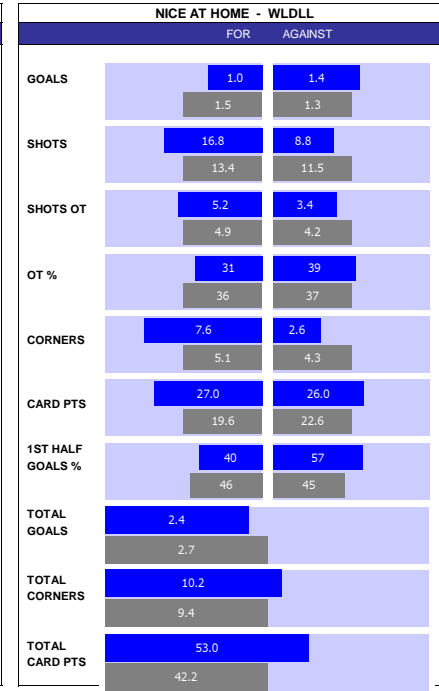

FRENCH LIGUE 1					14/04/24
P	TEAM	PL	GD	PTS	
1	Paris SG	28	41	63	
2	Brest	29	17	53	
3	Monaco	28	15	52	
4	Lille	28	17	49	
5	Nice	28	6	44	
6	Lens	29	6	43	
7	Lyon	29	-7	41	
8	Reims	29	-3	40	
9	Marseille	28	8	39	
10	Rennes	29	5	39	
11	Toulouse	29	-3	36	
12	Strasbourg	29	-7	36	
13	Montpellier	29	-5	34	
14	Nantes	29	-17	31	
15	Le Havre	29	-10	28	
16	Lorient	28	-17	26	
17	Metz	29	-19	26	
18	Clermont	29	-27	22