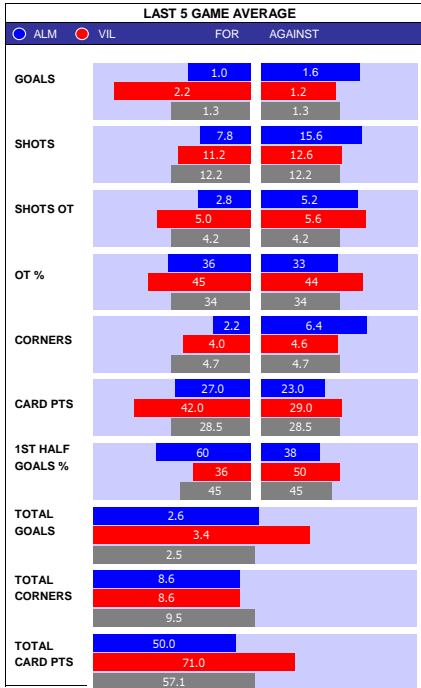

SPANISH LA LIGA				
P	TEAM	PL	GD	PTS
1	Real Madrid	31	47	78
2	Barcelona	31	28	70
3	Girona	31	24	65
4	Ath Madrid	31	23	61
5	Ath Bilbao	31	22	57
6	Sociedad	31	12	50
7	Valencia	31	2	47
8	Betis	31	1	45
9	Villarreal	31	-5	39
10	Getafe	31	-6	39
11	Osasuna	31	-8	39
12	Las Palmas	31	-6	37
13	Sevilla	31	-5	34
14	Alaves	31	-12	32
15	Mallorca	31	-11	31
16	Vallecano	31	-13	31
17	Celta	31	-13	28
18	Cadiz	31	-20	25
19	Granada	31	-28	17
20	Almeria	31	-32	14

HEAD TO HEAD									
DIV	DATE	H / A	G	S	O	C	Y	R	
SP1	17-09-23	Villarreal	2	10	4	7	2	0	
		Almeria	1	17	7	6	3	0	
SP1	04-03-23	Almeria	0	6	0	2	2	0	
		Villarreal	2	16	6	10	4	0	
SP1	23-10-22	Villarreal	2	11	5	10	4	1	
		Almeria	1	15	4	4	1	0	
SP1	15-03-15	Almeria	0	10	2	4	4	1	
		Villarreal	0	18	7	3	4	1	
SP1	19-10-14	Villarreal	2	17	8	6	5	0	
		Almeria	0	10	3	4	2	0	
PER GAME AVGE :			2.0	26.0	9.2	11.2	6.2	0.6	

ALMERIA 10 MATCH FORM									
SS	DATE	CMP	VEN	OPPOSITION	T	N	R	SCORE	
23/24	1404	SP1	A	Sociedad	6	6	D	2	2
23/24	3003	SP1	H	Osasuna	12	11	L	0	3
23/24	1703	SP1	A	Las Palmas	10	12	W	0	1
23/24	1103	SP1	H	Sevilla	14	13	D	2	2
23/24	0103	SP1	A	Celta	17	17	L	1	0
23/24	2402	SP1	H	Ath Madrid	4	4	D	2	2
23/24	1802	SP1	A	Granada	19	19	D	1	1
23/24	1202	SP1	H	Ath Bilbao	5	5	D	0	0
23/24	0302	SP1	A	Valencia	8	7	L	2	1
23/24	2601	SP1	H	Alaves	12	14	L	0	3

SQUAD STATS - SEASON TO DATE									
ALMERIA					VILLARREAL				
P	PLAYER	APP	S	GLS	P	PLAYER	APP	S	GLS
G	Luis Maximiano	28	0	0	G	Filip Jorgensen	30	0	0
G	Fernando Martinez Rubio	2	0	0	G	Pepe Reina	1	0	0
D	Edgar Gonzalez	26	0	2	D	Raul Albiol	22	1	0
D	Juan Brandariz	19	5	0	D	Jorge Cuenca	17	6	3
D	Marc Pubill	16	1	1	D	Alberto Moreno	14	9	1
D	Cesar Montes	16	0	0	D	Juan Foyth	12	0	1
D	Alejandro Pozo	8	9	0	D	Kiko Femenia	10	7	0
D	Alex Centelles	8	2	0	D	Aissa Mandi	10	4	1