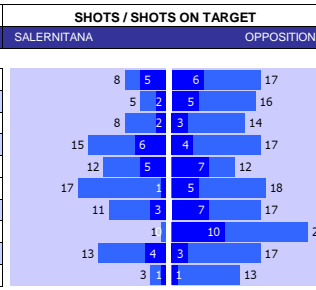

SALERNITANA 10 MATCH FORM table with columns: SS, DATE, CMP, VEN, OPPOSITION, T, N, R, SCORE. Lists recent matches.

SQUAD STATS - SEASON TO DATE table with columns: P, PLAYER, APP, S, GLS. Lists player statistics for both teams.

FIORENTINA 10 MATCH FORM table with columns: SS, DATE, CMP, VEN, OPPOSITION, T, N, R, SCORE. Lists recent matches.