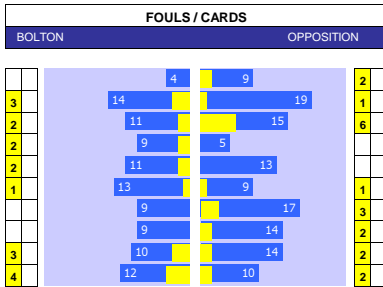

BOLTON 10 MATCH FORM

SS	DATE	CMP	VEN	OPPOSITION	T	N	R	SCORE
23/24	1604	LGE1	H	Shrewsbury	19	18	D	2 2
23/24	1304	LGE1	H	Portsmouth	1	1	D	1 1
23/24	0604	LGE1	A	Bristol Rvs	15	15	W	0 2
23/24	0104	LGE1	H	Reading	13	16	W	5 2
23/24	2903	LGE1	A	Stevenage	7	9	D	0 0
23/24	1603	LGE1	A	Derby	2	2	L	1 0
23/24	1203	LGE1	H	Oxford	7	6	W	5 0
23/24	0903	LGE1	A	Exeter	17	14	D	2 2
23/24	0503	LGE1	A	Barnsley	4	5	D	2 2
23/24	0203	LGE1	H	Cambridge	17	19	W	2 0