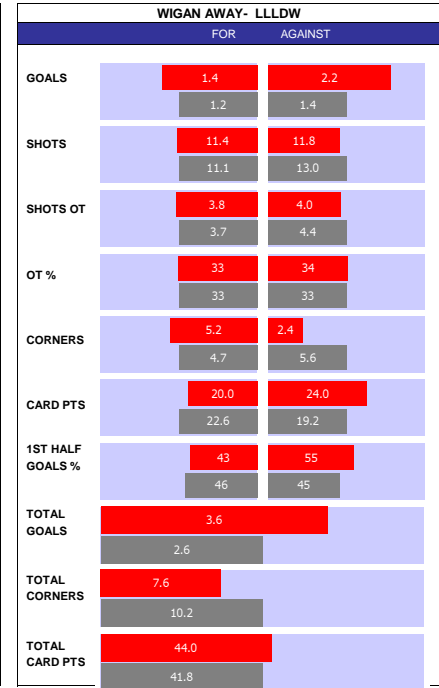

ENGLISH LEAGUE ONE				
P	TEAM	PL	GD	PTS
1	Portsmouth	44	36	94
2	Derby	44	38	86
3	Bolton	44	33	83
4	Peterboro	43	28	80
5	Barnsley	44	19	75
6	Oxford	44	22	73
7	Lincoln	44	26	71
8	Blackpool	44	17	70
9	Stevenage	44	10	67
10	Wigan	44	4	64
11	Leyton Orient	44	-3	62
12	Northampton	44	-8	59
13	Wycombe	43	2	58
14	Exeter	44	-15	58
15	Bristol Rvs	44	-12	57
16	Reading	44	-2	56
17	Charlton	44	0	52
18	Shrewsbury	44	-30	47
19	Cambridge	43	-21	46
20	Burton	44	-26	43
21	Cheltenham	43	-24	41
22	Port Vale	44	-31	40
23	Fleetwood Town	44	-27	37
24	Carlisle	44	-36	30

HEAD TO HEAD									
DIV	DATE	H / A	G	S	O	C	Y	R	
EL1	30-09-23	Wigan	1	7	1	1	3	1	
		Portsmouth	2	16	5	9	2	0	
EL1	26-04-22	Portsmouth	3	15	5	5	1	0	
		Wigan	2	12	5	7	2	0	
EL1	28-08-21	Wigan	1	4	2	2	1	0	
		Portsmouth	0	10	2	3	0	0	
EL1	02-04-18	Portsmouth	2	7	4	2	3	0	
		Wigan	1	10	4	7	2	0	
EL1	26-08-17	Wigan	1	18	9	4	0	1	
		Portsmouth	1	5	2	4	3	1	
PER GAME AVGE :			2.8	20.8	7.8	8.8	3.4	0.6	

PORTSMOUTH 10 MATCH FORM									
SS	DATE	CMP	VEN	OPPOSITION	T	N	R	SCORE	
23/24	1604	LGE1	H	Barnsley	5	5	W	3	2
23/24	1304	LGE1	A	Bolton	3	3	D	1	1
23/24	0604	LGE1	H	Shrewsbury	18	18	W	3	1
23/24	0204	LGE1	H	Derby	2	2	D	2	2
23/24	2903	LGE1	A	Wycombe	13	13	W	1	3
23/24	1603	LGE1	A	Peterboro	4	4	W	0	1
23/24	1203	LGE1	H	Burton	20	20	W	2	1
23/24	0903	LGE1	A	Blackpool	8	8	D	0	0
23/24	0203	LGE1	H	Oxford	7	6	W	2	1
23/24	2402	LGE1	A	Charlton	20	17	D	0	0

SQUAD STATS - SEASON TO DATE									
PORTSMOUTH					WIGAN				
P	PLAYER	APP	S	GLS	P	PLAYER	APP	S	GLS
G	Will Norris	43	0	0	G	Sam Tickle	44	0	0
G	Ryan Schofield	0	0	0	G	Ben Amos	0	0	0
D	Conor Shaughnessy	42	0	3	D	Charlie Hughes	40	1	4
D	Joe Rafferty	34	2	0	D	Liam Morrison	19	9	1
D	Sean Raggett	28	8	1	D	Steven Sessegnon	19	5	0
D	Jack Sparkes	21	15	0	D	Tom Pearce	13	10	1
D	Connor Ogilvie	21	1	2	D	Charlie Goode	11	2	0
D	Regan Poole	14	0	3	D	Jason Kerr	10	2	1