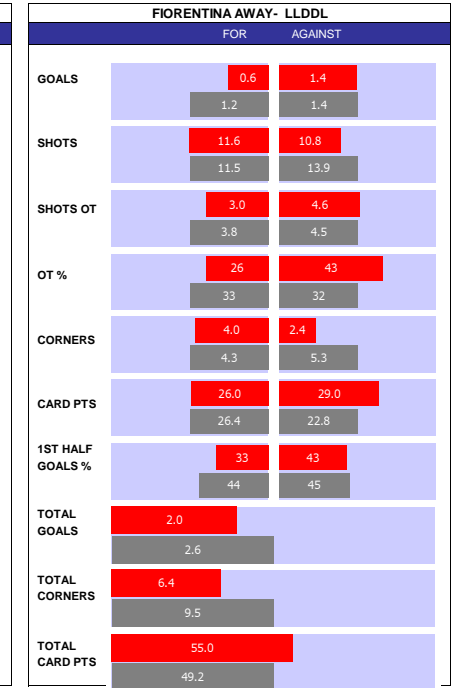

ITALIAN SERIE A 15/04/24 table with columns: P, TEAM, PL, GD, PTS. Lists teams from Inter to Salernitana.

HEAD TO HEAD table with columns: DIV, DATE, H/A, G, S, O, C, Y, R. Shows historical match data between the two teams.

SALERNITANA 10 MATCH FORM table with columns: SS, DATE, CMP, VEN, OPPOSITION, T, N, R, SCORE. Lists recent matches.

SQUAD STATS - SEASON TO DATE table with columns: P, PLAYER, APP, S, GLS. Lists player statistics for both teams.

FIORENTINA 10 MATCH FORM table with columns: SS, DATE, CMP, VEN, OPPOSITION, T, N, R, SCORE. Lists recent matches.

SQUAD STATS - SEASON TO DATE table with columns: P, PLAYER, APP, S, GLS. Lists player statistics for both teams.