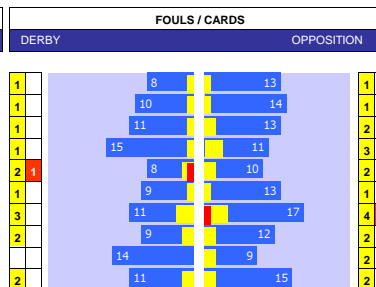

SQUAD STATS - SEASON TO DATE

P	PLAYER	APP	S	GLS
G	Jack Stevens	33	0	0
G	Will Mannion	9	1	0
D	Danny Andrew	42	0	2
D	Michael Morrison	38	0	1
D	Ryan Bennett	35	4	1
D	Jubril Okedina	7	3	0
D	Mamadou Jobe	4	0	0
D	Zeno Rossi	1	8	0
D	Conor Hourihane	32	8	5
M	Max Bird	29	2	5
M	Kane Wilson	23	16	2
M	Louie Sibley	21	15	3
M	Korey Smith	20	10	1
M	Ebou Adams	15	0	1
F	James Brophy	36	6	0
F	Sullay Kaikai	26	9	3
F	Elias Kachunga	20	12	5
F	Gassan Ahadme	19	6	10
F	Lyle Taylor	10	2	3
F	Nathaniel Mendez-Laing	43	1	8
F	James Collins	28	8	13
F	Tom Barkhuizen	19	16	6
F	Martyn Waghorn	9	14	7
F	Conor Washington	8	11	3

DERBY 10 MATCH FORM

SS	DATE	CMP	VEN	OPPOSITION	T	N	R	SCORE
23/24	1304	LGE1	H	Leyton Orient	10	11	W	3 0
23/24	1004	LGE1	A	Wycombe	16	13	D	0 0
23/24	0204	LGE1	A	Portsmouth	1	1	D	2 2
23/24	2903	LGE1	H	Blackpool	9	8	W	1 0
23/24	2303	LGE1	A	Northampton	14	12	L	1 0
23/24	1603	LGE1	H	Bolton	3	3	W	1 0
23/24	1203	LGE1	H	Reading	14	16	W	2 1
23/24	0903	LGE1	A	Bristol Rvs	12	15	W	0 3
23/24	0203	LGE1	H	Port Vale	22	22	W	3 0
23/24	2702	LGE1	H	Charlton	20	17	L	1 2