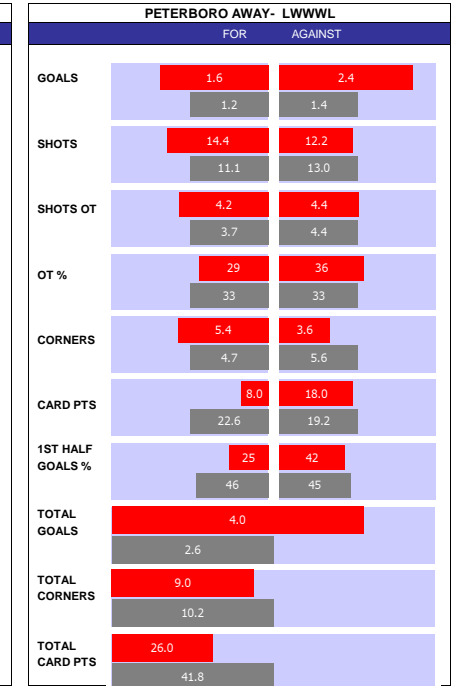

ENGLISH LEAGUE ONE				
P	TEAM	PL	GD	PTS
1	Portsmouth	44	36	94
2	Derby	44	38	86
3	Bolton	44	33	83
4	Peterboro	43	28	80
5	Barnsley	44	19	75
6	Oxford	44	22	73
7	Lincoln	44	26	71
8	Blackpool	44	17	70
9	Stevenage	44	10	67
10	Wigan	44	4	64
11	Leyton Orient	44	-3	62
12	Northampton	44	-8	59
13	Wycombe	43	2	58
14	Exeter	44	-15	58
15	Bristol Rvs	44	-12	57
16	Reading	44	-2	56
17	Charlton	44	0	52
18	Shrewsbury	44	-30	47
19	Cambridge	43	-21	46
20	Burton	44	-26	43
21	Cheltenham	43	-24	41
22	Port Vale	44	-31	40
23	Fleetwood Town	44	-27	37
24	Carlisle	44	-36	30