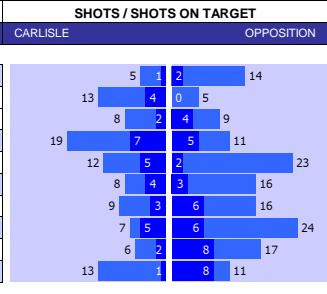

HEAD TO HEAD
Table with 7 columns: DIV, DATE, H/A, G, S, O, C, Y, R. Lists head-to-head results between Carlisle and Wycombe across five seasons.

CARLISLE 10 MATCH FORM
Table with 10 columns: SS, DATE, CMP, VEN, OPPOSITION, T, N, R, SCORE. Lists Carlisle's last 10 matches and results.

SQUAD STATS - SEASON TO DATE
Table with 4 columns: P, PLAYER, APP, S, GLS. Lists player statistics for both Carlisle and Wycombe.

WYCOMBE 10 MATCH FORM
Table with 10 columns: SS, DATE, CMP, VEN, OPPOSITION, T, N, R, SCORE. Lists Wycombe's last 10 matches and results.