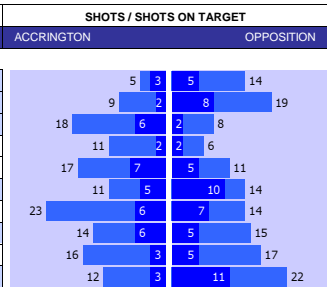

M	Ryan Croasdale	27	7	2	M	Jack Nolan	36	6	14
M	Odin Bailey	25	11	2	M	Ben Woods	27	5	2
M	Antoni Sarcevic	25	5	6	M	Shaun Whalley	26	7	6
M	Paddy Madden	24	15	14	M	Dan Martin	24	6	0
M	Nick Powell	19	10	3	M	Rosarie Longelo	19	3	2
M	Will Collar	18	2	4	M	Seamus Conneely	17	7	0
F	Isaac Olaofe	34	9	20	F	Tommy Leigh	34	2	7
F	Kyle Wootton	19	10	6	F	Josh Andrews	19	1	5
F	Louie Barry	16	2	9	F	Josh Woods	14	15	1
F	Ben Knight	0	0	0	F	Matt Lowe	8	12	0
F	Jid Okeke	0	0	0	F	Jake Bickerstaff	8	2	1