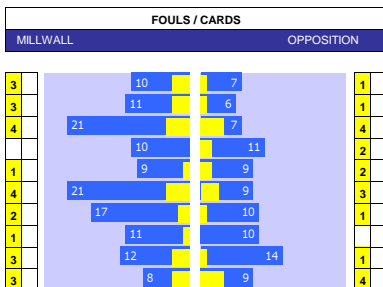

SQUAD STATS - SEASON TO DATE				
	SUNDERLAND	MILLWALL		
P PLAYER	APP	S	GLS	
G Anthony Patterson	43	0	0	
G Nathan Bishop	0	0	0	
D Trai Hume	43	0	1	
D Dan Ballard	40	0	3	
D Luke O'Nien	40	0	2	
D Niall Huggins	17	2	1	
D Jenson Seelt	11	6	0	
D Leo Hjelde	10	1	0	
M Daniel Neill	42	0	4	
M Pierre Ekwah	34	3	5	
M Abdoullah Ba	21	15	3	
M Patrick Roberts	20	10	0	
M Alex Pritchard	9	14	1	
M Adil Aouchiche	8	17	2	
F Jobe Bellingham	40	2	7	
F Jack Clarke	36	1	15	
F Mason Burstow	12	8	1	
F Nazarii Rusyn	9	12	2	
F Chris Rigg	6	12	2	
M George Saville	26	11	2	
M George Honeyman	25	3	0	
M Billy Mitchell	24	8	0	
M Casper de Norre	19	10	0	
M Duncan Watmore	17	14	3	
M Ryan Longman	16	16	3	
F Zian Flemming	40	3	7	
F Tom Bradshaw	19	12	4	
F Kevin Nisbet	17	9	5	
F Michael Obafemi	11	2	2	
F Adam Mayor	0	4	0	

MILLWALL 10 MATCH FORM									
SS	DATE	CMP	VEN	OPPOSITION	T	N	R	SCORE	
23/24	1304	CH	H	Cardiff	11	11	W	3	1
23/24	0904	CH	H	Leicester	1	2	W	1	0
23/24	0604	CH	A	Huddersfield	22	22	L	1	0
23/24	0104	CH	A	Rotherham	24	24	L	2	1
23/24	2903	CH	H	West Brom	5	5	D	1	1
23/24	1703	CH	A	Leeds	3	3	L	2	0
23/24	0903	CH	H	Birmingham	20	21	W	1	0
23/24	0503	CH	A	Blackburn	17	17	D	1	1
23/24	0203	CH	H	Watford	11	15	W	1	0
23/24	2402	CH	A	Southampton	4	4	W	1	2