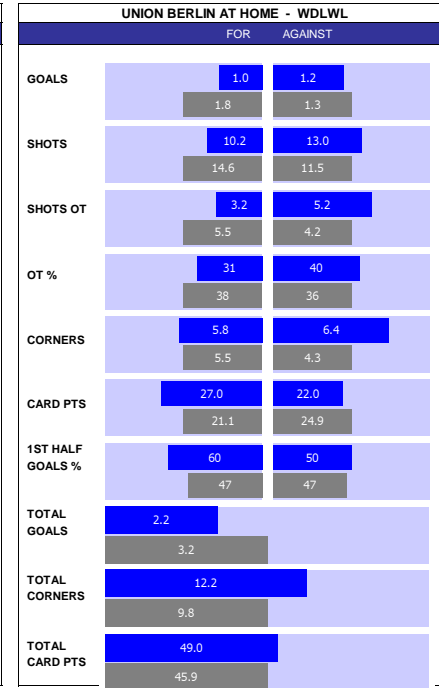

HEAD TO HEAD									
DIV	DATE	H / A	G	S	O	C	Y	R	
GE1	24-01-24	Bayern Munich	1	24	10	12	2	0	
		Union Berlin	0	4	1	1	4	0	
GE1	26-02-23	Bayern Munich	3	19	10	10	1	0	
		Union Berlin	0	4	1	4	1	0	
GE1	03-09-22	Union Berlin	1	10	3	5	1	0	
		Bayern Munich	1	21	6	7	2	0	
GE1	19-03-22	Bayern Munich	4	16	7	3	2	0	
		Union Berlin	0	9	4	2	1	0	
GE1	30-10-21	Union Berlin	2	9	6	6	1	0	
		Bayern Munich	5	14	6	1	1	0	
PER GAME AVGE :			3.4	26.0	10.8	10.2	3.2	0.0