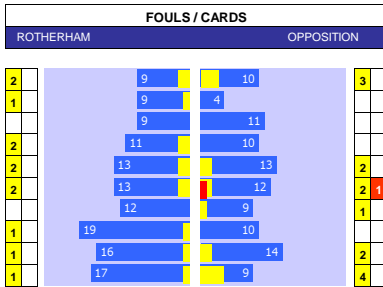

ROTHERHAM 10 MATCH FORM									
SS	DATE	CMP	VEN	OPPOSITION	T	N	R	SCORE	
23/24	1304	CH	A	Swansea	15	14	L	1	0
23/24	1004	CH	A	West Brom	5	5	L	2	0
23/24	0504	CH	H	Plymouth	21	18	L	0	1
23/24	0104	CH	H	Millwall	16	16	W	2	1
23/24	2903	CH	A	Preston	9	10	L	3	0
23/24	1603	CH	H	Huddersfield	22	22	D	0	0
23/24	0903	CH	A	Norwich	7	6	L	5	0
23/24	0503	CH	A	Coventry	9	8	L	5	0
23/24	0203	CH	H	Sheffield Weds	23	23	L	0	1
23/24	2402	CH	A	QPR	22	19	L	2	1

SQUAD STATS - SEASON TO DATE									
ROTHERHAM					BIRMINGHAM				
P	PLAYER	APP	S	GLS	P	PLAYER	APP	S	GLS
G	Viktor Johansson	43	0	0	G	John Ruddy	41	0	0
G	Dillon Phillips	0	0	0	G	Neil Etheridge	2	0	0
D	Hakeem Odofin	32	3	4	D	Dion Sanderson	34	0	1
D	Cohen Bramall	31	2	1	D	Krystian Bielik	32	1	0
D	Sebastian Revan	25	8	1	D	Lee Buchanan	29	0	0
D	Sean Morrison	21	6	1	D	Emanuel Aiwu	22	2	0
D	Lee Peltier	20	4	2	D	Ethan Laird	21	1	0
D	Cameron Humphreys-Gra	20	2	0	D	Kevin Long	16	1	0
M	Oliver Rathbone	36	3	1	M	Juninho Bacuna	30	12	7
M	Christ Tiehi	35	0	2	M	Ivan Sunjic	28	5	1
M	Sam Clucas	23	9	1	M	Koji Miyoshi	27	13	5
M	Dexter Lembikisa	22	3	1	M	Jordan James	24	17	8
M	Cafu	19	12	2	M	Siriki Dembele	23	8	6
M	Fred Onyedina	16	1	2	M	Cody Drameh	23	5	0
F	Jordan Hugill	26	10	3	F	Jay Stansfield	36	4	12
F	Sam Nombe	24	14	2	F	Scott Hogan	11	14	1
F	Tom Eaves	6	24	4	F	Oliver Burke	10	10	0
F	Charlie Wyke	6	6	1	F	Lukas Jutkiewicz	3	23	3
F	Arvin Appiah	5	21	0	F	Romelle Donovan	1	6	0

BIRMINGHAM 10 MATCH FORM									
SS	DATE	CMP	VEN	OPPOSITION	T	N	R	SCORE	
23/24	1304	CH	H	Coventry	7	8	W	3	0
23/24	1004	CH	H	Cardiff	11	11	L	0	1
23/24	0604	CH	A	Leicester	3	2	L	2	1
23/24	0104	CH	H	Preston	8	10	W	1	0
23/24	2903	CH	A	QPR	20	19	L	2	1
23/24	1603	CH	H	Watford	14	15	L	0	1
23/24	1203	CH	H	Middlesbrough	11	9	L	0	1
23/24	0903	CH	A	Millwall	18	16	L	1	0
23/24	0503	CH	A	Hull	6	7	D	1	1
23/24	0203	CH	H	Southampton	4	4	L	3	4