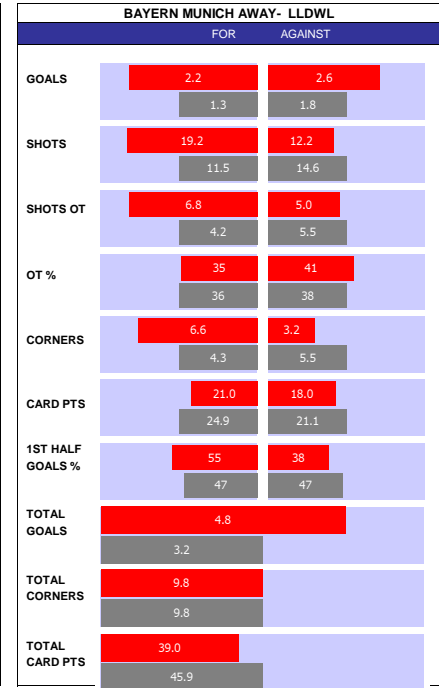

HEAD TO HEAD									
DIV	DATE	H / A	G	S	O	C	Y	R	
GE1	24-01-24	Bayern Munich	1	24	10	12	2	0	
		Union Berlin	0	4	1	1	4	0	
GE1	26-02-23	Bayern Munich	3	19	10	10	1	0	
		Union Berlin	0	4	1	4	1	0	
GE1	03-09-22	Union Berlin	1	10	3	5	1	0	
		Bayern Munich	1	21	6	7	2	0	
GE1	19-03-22	Bayern Munich	4	16	7	3	2	0	
		Union Berlin	0	9	4	2	1	0	
GE1	30-10-21	Union Berlin	2	9	6	6	1	0	
		Bayern Munich	5	14	6	1	1	0	
PER GAME AVGE :			3.4	26.0	10.8	10.2	3.2	0.0