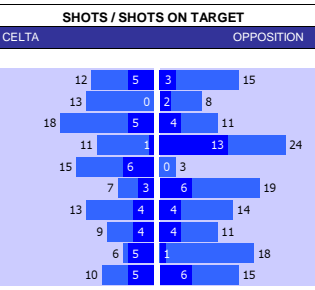

CELTA 10 MATCH FORM									
SS	DATE	CMP	VEN	OPPOSITION	T	N	R	SCORE	
23/24	1204	SP1	A	Betis	8	8	L	2	1
23/24	3103	SP1	H	Vallecano	16	16	D	0	0
23/24	1703	SP1	A	Sevilla	15	13	W	1	2
23/24	1003	SP1	A	Real Madrid	1	1	L	4	0
23/24	0103	SP1	H	Almeria	20	20	W	1	0
23/24	2502	SP1	A	Cadiz	18	18	D	2	2
23/24	1702	SP1	H	Barcelona	3	2	L	1	2
23/24	1102	SP1	A	Getafe	10	10	L	3	2
23/24	0402	SP1	A	Osasuna	11	11	W	0	3
23/24	2801	SP1	H	Girona	2	3	L	0	1

SQUAD STATS - SEASON TO DATE									
CELTA					LAS PALMAS				
P	PLAYER	APP	S	GLS	P	PLAYER	APP	S	GLS
G	Vicente Guaita	21	1	0	G	Alvaro Valles	30	0	0
G	Ivan Villar	10	0	0	G	Aaron	1	1	0
D	Unai Nunez	28	2	1	D	Mika Marmol	29	0	0
D	Carl Starfelt	22	1	1	D	Sergi Cardona	27	3	1
D	Carlos Dominguez	14	3	0	D	Alex Suarez	24	1	1
D	Kevin	9	2	0	D	Saul Coco	20	4	1
D	Mihailo Ristic	9	2	0	D	Julian Araujo	13	9	1
D	Javier Manquillo	7	0	0	D	Daley Sinkgraven	4	4	0

LAS PALMAS 10 MATCH FORM									
SS	DATE	CMP	VEN	OPPOSITION	T	N	R	SCORE	
23/24	1404	SP1	H	Sevilla	14	13	L	0	2
23/24	3003	SP1	A	Barcelona	2	2	L	1	0
23/24	1703	SP1	H	Almeria	20	20	L	0	1
23/24	1003	SP1	H	Ath Bilbao	5	5	L	0	2
23/24	0203	SP1	A	Getafe	10	10	D	3	3
23/24	2502	SP1	H	Osasuna	11	11	D	1	1
23/24	1702	SP1	A	Ath Madrid	4	4	L	5	0
23/24	1002	SP1	H	Valencia	8	7	W	2	0
23/24	0302	SP1	A	Granada	19	19	D	1	1
23/24	2701	SP1	H	Real Madrid	2	1	L	1	2