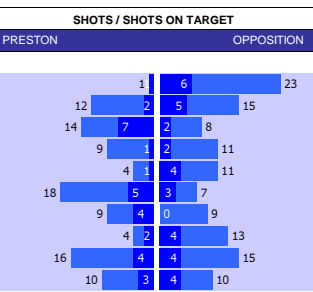

SQUAD STATS - SEASON TO DATE

P PLAYER	APP	S	GLS
M Ilias Chair	40	1	5
M Sam Field	37	3	3
M Chris Willock	24	12	4
M Paul Smyth	22	19	3
M Jack Colback	22	4	3
M Andre Dozzell	22	3	2
F Lyndon Dykes	28	10	4
F Sinclair Armstrong	19	17	3
F Michael Frey	4	5	1
F Charlie Kelman	3	8	0
F Rayan Kolli	0	10	0
M Alan Browne	33	4	4
M Brad Potts	31	0	2
M Benjamin Whiteman	25	5	3
M Ali McCann	24	7	0
M Duane Holmes	23	8	4
M Ryan Ledson	16	8	0
F Will Keane	29	5	13
F Mads Frokjaer-Jensen	26	11	3
F Liam Millar	24	8	5
F Milutin Osmajic	17	15	8
F Emil Ris Jakobsen	13	4	6