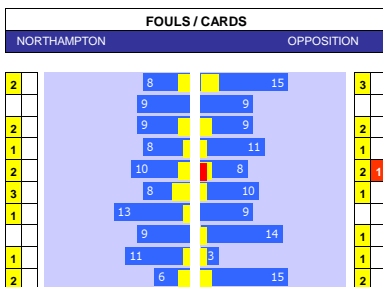

NORTHAMPTON 10 MATCH FORM

SS	DATE	CMP	VEN	OPPOSITION	T	N	R	SCORE
23/24	1304	LGE1	A	Fleetwood Town	23	23	L	2 0
23/24	0604	LGE1	H	Carlisle	24	24	W	2 0
23/24	0104	LGE1	H	Port Vale	21	22	W	2 0
23/24	2903	LGE1	A	Reading	15	16	L	1 0
23/24	2303	LGE1	H	Derby	2	2	W	1 0
23/24	1603	LGE1	A	Wycombe	14	13	L	2 0
23/24	1203	LGE1	H	Blackpool	8	8	L	0 1
23/24	0903	LGE1	A	Cambridge	19	19	D	1 1
23/24	0503	LGE1	A	Peterboro	5	4	L	5 1
23/24	0203	LGE1	H	Charlton	20	17	D	1 1

SQUAD STATS - SEASON TO DATE

NORTHAMPTON				EXETER					
P	PLAYER	APP	S	GLS	P	PLAYER	APP	S	GLS
G	Lee Burge	18	0	0	G	Viljami Sinisalo	43	0	0
G	Max Thompson	15	0	0	G	Gary Woods	1	0	0
D	Sam Sherring	35	0	0	D	Zak Jules	37	1	2
D	Jon Guthrie	31	3	3	D	Pierce Sweeney	36	5	0
D	Akinwale Odimayo	21	6	0	D	Will Aimson	32	2	3
D	Jordan Willis	20	6	0	D	Alex Hartridge	26	2	0
D	William Hondermarck	12	15	1	D	Cheick Diabate	19	8	0
D	Emmanuel Monthe	11	22	1	D	Ben Purrington	7	4	1

EXETER 10 MATCH FORM

SS	DATE	CMP	VEN	OPPOSITION	T	N	R	SCORE
23/24	1304	LGE1	A	Port Vale	21	22	W	2 4
23/24	0904	LGE1	A	Leyton Orient	10	11	D	2 2
23/24	0604	LGE1	H	Stevenage	8	9	W	1 0
23/24	0104	LGE1	A	Cheltenham	22	21	W	1 2
23/24	2903	LGE1	H	Charlton	17	17	D	1 1
23/24	1603	LGE1	H	Burton	19	20	W	1 0
23/24	1203	LGE1	A	Shrewsbury	18	18	W	0 3
23/24	0903	LGE1	H	Bolton	2	3	D	2 2
23/24	0203	LGE1	A	Peterboro	5	4	L	2 1
23/24	2402	LGE1	H	Fleetwood Town	23	23	D	1 1