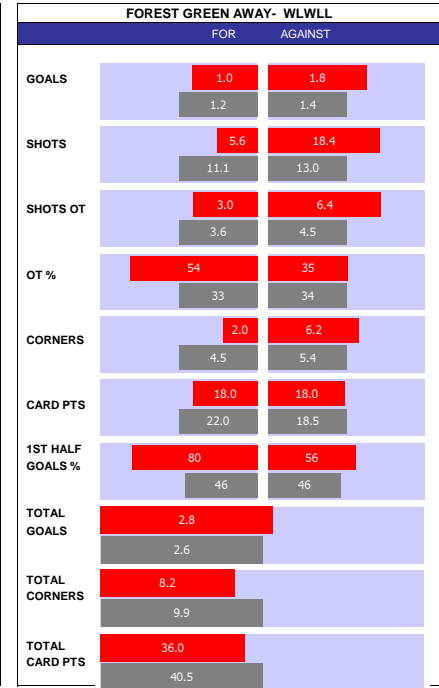

ENGLISH LEAGUE TWO				
P	TEAM	PL	GD	PTS
1	Stockport	44	47	89
2	Mansfield	44	42	82
3	Wrexham	44	33	82
4	Milton Keynes Dons	44	13	74
5	Crewe	44	7	70
6	Barrow	43	9	68
7	Crawley Town	44	4	66
8	Walsall	44	1	65
9	Doncaster	43	0	64
10	Gillingham	44	-10	63
11	AFC Wimbledon	44	10	62
12	Harrogate	44	-7	62
13	Bradford	43	-3	60
14	Morecambe	44	-13	60
15	Notts County	44	3	58
16	Newport County	44	-10	55
17	Tranmere	44	-1	54
18	Accrington	44	-9	54
19	Swindon	44	-4	53
20	Salford	44	-17	47
21	Grimsby	44	-17	46
22	Colchester	43	-17	44
23	Sutton	44	-25	40
24	Forest Green	44	-36	36

HEAD TO HEAD									
DIV	DATE	H / A	G	S	O	C	Y	R	
EL2	30-09-23	Forest Green	1	13	2	7	3	0	
		Morecambe	2	14	11	7	2	0	
EL1	11-02-23	Morecambe	1	6	4	4	0	0	
		Forest Green	1	9	4	7	2	0	
EL1	17-09-22	Forest Green	1	9	4	9	2	0	
		Morecambe	2	15	8	7	1	0	
EL2	22-10-19	Morecambe	0	6	0	0	0	1	
		Forest Green	2	14	2	9	1	0	
EL2	09-03-19	Morecambe	3	7	5	3	0	0	
		Forest Green	0	13	7	6	0	0	
PER GAME AVGE :			2.6	21.2	9.4	11.8	2.2	0.2	

MORECAMBE 10 MATCH FORM									
SS	DATE	CMP	VEN	OPPOSITION	T	N	R	SCORE	
23/24	1304	LGE2	A	Stockport	1	1	L	2	0
23/24	0904	LGE2	H	Crewe	6	5	L	0	1
23/24	0604	LGE2	H	Doncaster	14	9	L	0	3
23/24	0104	LGE2	H	Barrow	5	6	W	2	1
23/24	2903	LGE2	A	Accrington	16	18	W	1	2
23/24	2303	LGE2	H	Gillingham	10	10	L	2	3
23/24	1703	LGE2	A	Salford	20	20	L	3	1
23/24	1203	LGE2	A	Newport County	13	16	L	5	3
23/24	0903	LGE2	H	Wrexham	3	3	L	1	3
23/24	0503	LGE2	H	Crawley Town	11	7	W	1	0

SQUAD STATS - SEASON TO DATE									
MORECAMBE					FOREST GREEN				
P	PLAYER	APP	S	GLS	P	PLAYER	APP	S	GLS
G	Archie Mair	20	0	0	G	Luke Daniels	19	0	0
G	Adam Smith	12	1	0	G	Vicente Reyes	14	0	0
D	Jacob Bedeau	43	0	2	D	Jamie Robson	40	4	1
D	Farrend Rawson	20	9	2	D	Ryan Inniss	34	2	0
D	Chris Stokes	18	6	2	D	Jordan Moore-Taylor	29	1	1
D	James Connolly	13	0	2	D	Dominic Bernard	25	10	0
D	Donald Love	12	2	0	D	Fankaty Dabo	20	9	0
D	Max Melbourne	4	13	0	D	Dominic Thompson	17	2	1