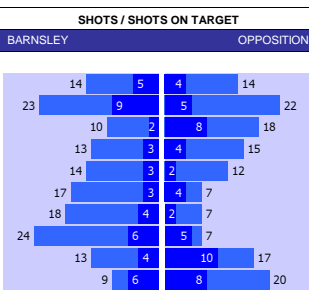

SQUAD STATS - SEASON TO DATE

P	PLAYER	APP	S	GLS
M	CJ Hamilton	37	5	4
M	Oliver Norburn	31	1	1
M	Karamoko Dembele	27	10	7
M	Sonny Carey	21	12	4
M	Albie Morgan	19	15	3
M	Kenneth Dougall	15	4	3
F	Jordan Rhodes	27	2	15
F	Jake Beesley	23	4	7
F	Shayne Lavery	14	16	5
F	Kyle Joseph	11	17	1
F	Kylan Kouassi	9	9	1
M	Herbie Kane	37	1	8
M	Nicky Cadden	35	6	2
M	Corey O'Keefe	23	13	3
M	Jon Russell	23	8	3
M	Luca Connell	22	1	1
M	Callum Styles	16	4	3
F	Devante Cole	39	4	17
F	Adam Phillips	32	7	10
F	John McAtee	28	9	10
F	Sam Cosgrove	9	21	3
F	Max Watters	9	15	3