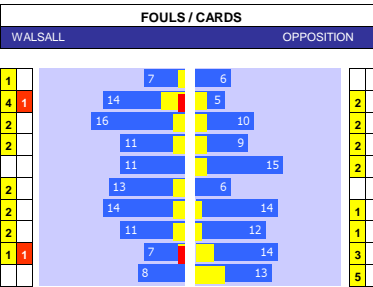

WALSALL 10 MATCH FORM									
SS	DATE	CMP	VEN	OPPOSITION	T	N	R	SCORE	
23/24	1604	LGE2	H	Swindon	19	19	W	2	1
23/24	1304	LGE2	H	Notts County	15	15	L	1	3
23/24	0904	LGE2	A	Doncaster	12	9	L	2	1
23/24	0604	LGE2	A	Tranmere	17	17	W	1	3
23/24	0104	LGE2	H	Salford	20	20	W	2	1
23/24	2903	LGE2	A	Milton Keynes Dons	4	4	L	5	0
23/24	1603	LGE2	A	Colchester	23	22	D	1	1
23/24	1203	LGE2	H	Barrow	6	6	D	1	1
23/24	0903	LGE2	A	Forest Green	23	24	L	2	0
23/24	0203	LGE2	H	Doncaster	20	9	W	3	1

SQUAD STATS - SEASON TO DATE									
WALSALL					BRADFORD				
P	PLAYER	APP	S	GLS	P	PLAYER	APP	S	GLS
G	Owen Evans	24	0	0	G	Harry Lewis	26	0	0
G	Jackson Smith	19	2	0	G	Sam Walker	17	0	0
D	Donervon Daniels	32	0	1	D	Matthew Platt	30	2	2
D	David Okagbue	27	1	1	D	Ciaran Kelly	29	2	0
D	Oisín McEntee	20	0	4	D	Liam Ridehalgh	22	6	1
D	Taylor Allen	19	6	3	D	Sam Stubbs	22	4	0
D	Priestley Farquharson	17	0	1	D	Clarke Odour	20	9	3
D	Emmanuel Adegboyega	11	1	3	D	Jonathan Tomkinson	17	4	0

BRADFORD 10 MATCH FORM									
SS	DATE	CMP	VEN	OPPOSITION	T	N	R	SCORE	
23/24	1304	LGE2	A	Salford	20	20	W	1	2
23/24	0604	LGE2	H	Gillingham	9	10	W	1	0
23/24	0104	LGE2	A	Grimsby	21	21	D	1	1
23/24	2903	LGE2	H	Tranmere	15	17	W	2	0
23/24	2303	LGE2	A	Harrogate	14	12	L	3	0
23/24	1903	LGE2	H	Notts County	17	15	L	0	3
23/24	1603	LGE2	H	Mansfield	1	2	L	1	5
23/24	1203	LGE2	H	Forest Green	23	24	L	0	2
23/24	0903	LGE2	A	Accrington	16	18	W	0	3
23/24	0503	LGE2	H	Doncaster	20	9	D	1	1