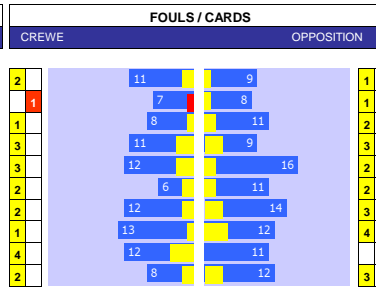

CREWE 10 MATCH FORM

SS	DATE	CMP	VEN	OPPOSITION	T	N	R	SCORE
23/24	1304	LGE2	H	Grimsby	21	21	L	0 3
23/24	0904	LGE2	A	Morecambe	10	14	W	0 1
23/24	0604	LGE2	A	Accrington	18	18	D	0 0
23/24	0104	LGE2	H	Forest Green	24	24	L	0 3
23/24	2903	LGE2	A	Gillingham	8	10	D	0 0
23/24	2303	LGE2	H	AFC Wimbledon	7	11	D	1 1
23/24	1603	LGE2	A	Milton Keynes Dons	5	4	L	3 1
23/24	1203	LGE2	H	Sutton	24	23	W	1 0
23/24	0903	LGE2	A	Doncaster	20	9	L	2 0
23/24	0203	LGE2	H	Morecambe	11	14	L	2 3

SQUAD STATS - SEASON TO DATE

P	PLAYER	APP	S	GLS
P	Harvey Davies	26	1	0
P	Tom Booth	17	0	0
D	Mickey Demetriou	43	1	8
D	Michael Williams	21	9	2
D	Connor O'Riordan	21	2	3
D	Lewis Billington	19	3	1
D	Ed Turns	12	0	1
D	Nathan Robinson	0	1	0
P	Arthur Okonkwo	34	0	0
P	Mark Howard	6	1	0
D	James McClean	35	0	3
D	Thomas O'Connor	29	3	0
D	Eoghan O'Connell	26	2	0
D	Ben Tozer	25	4	1
D	Ryan Barnett	23	7	2
D	Jacob Mendy	22	9	2

WREXHAM 10 MATCH FORM

SS	DATE	CMP	VEN	OPPOSITION	T	N	R	SCORE
23/24	1304	LGE2	H	Forest Green	24	24	W	6 0
23/24	0904	LGE2	H	Crawley Town	7	7	W	4 1
23/24	0604	LGE2	A	Colchester	23	22	W	1 2
23/24	0204	LGE2	A	Doncaster	16	9	L	1 0
23/24	2903	LGE2	H	Mansfield	1	2	W	2 0
23/24	2303	LGE2	A	Grimsby	21	21	W	1 3
23/24	1603	LGE2	H	Tranmere	16	17	L	0 1
23/24	1203	LGE2	H	Harrogate	14	12	D	0 0
23/24	0903	LGE2	A	Morecambe	8	14	W	1 3
23/24	0203	LGE2	H	Accrington	15	18	W	4 0