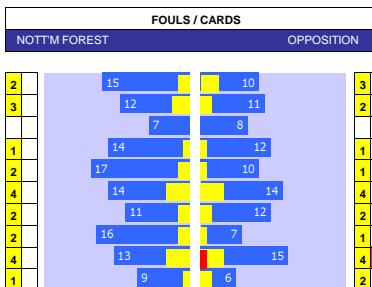

SQUAD STATS - SEASON TO DATE									
EVERTON					NOTT'M FOREST				
P	PLAYER	APP	S	GLS	P	PLAYER	APP	S	GLS
G	Jordan Pickford	32	0	0	G	Matt Turner	17	0	0
G	Joao Virginia	0	0	0	G	Matz Sels	11	0	0
D	James Tarkowski	32	0	1	D	Murillo	27	0	0
D	Jarrad Branthwaite	29	0	2	D	Neco Williams	16	8	0
D	Vitalii Mykolenko	26	0	2	D	Ola Aina	16	2	1
D	Ben Godfrey	10	2	0	D	Harry Toffolo	14	6	1
D	Seamus Coleman	5	4	0	D	Willy-Orlando Boly	14	2	1
D	Michael Keane	4	4	1	D	Moussa Niakhate	12	4	1
M	James Garner	29	2	1	M	Morgan Gibbs-White	30	2	5
M	Dwight McNeil	27	2	2	M	Anthony Elanga	22	9	5
M	Ashley Young	22	3	0	M	Orel Mangala	19	1	1
M	Jack Harrison	21	4	3	M	Ryan Yates	18	12	0
M	Amadou Onana	21	4	2	M	Nicolas Dominguez	18	5	2
M	Idrissa Gueye	18	1	1	M	Danilo	15	9	2
F	Abdoulaye Doucoure	26	0	6	F	Chris Wood	15	11	12
F	Dominic Calvert-Lewin	21	6	5	F	Taiwo Awoniyi	12	5	6
F	Beto	9	18	3	F	Rodrigo Ribeiro	0	2	0
F	Arnaut Danjuma	5	9	1	F	Brandon Aguilera	0	1	0
F	Lewis Dobbin	1	10	1	F	Joe Gardner	0	0	0

NOTT'M FOREST 10 MATCH FORM									
SS	DATE	CMP	VEN	OPPOSITION	T	N	R	SCORE	
23/24	1304	EPL	H	Wolves	11	11	D	2	2
23/24	0704	EPL	A	Tottenham	5	5	L	3	1
23/24	0204	EPL	H	Fulham	12	12	W	3	1
23/24	3003	EPL	H	Crystal Palace	15	15	D	1	1
23/24	1603	EPL	A	Luton	18	18	D	1	1
23/24	1003	EPL	A	Brighton	10	10	L	1	0
23/24	0203	EPL	H	Liverpool	1	3	L	0	1
23/24	2402	EPL	A	Aston Villa	4	4	L	4	2
23/24	1702	EPL	H	West Ham	8	8	W	2	0
23/24	1002	EPL	H	Newcastle	9	6	L	2	3