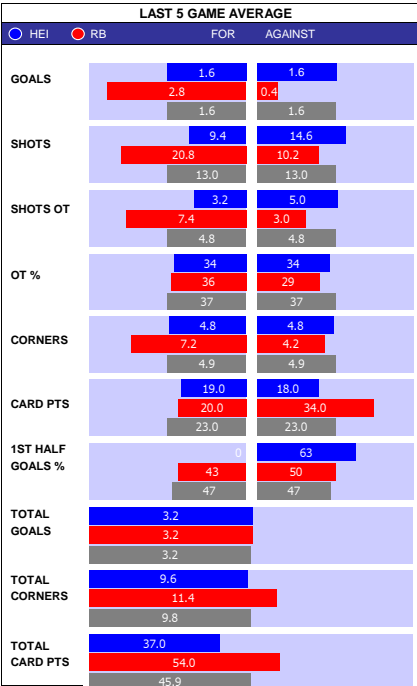

GERMAN BUNDESLIGA				
P	TEAM	PL	GD	PTS
1	Leverkusen	29	55	79
2	Bayern Munich	29	46	63
3	Stuttgart	29	33	63
4	RB Leipzig	29	34	56
5	Dortmund	29	23	56
6	Ein Frankfurt	29	4	42
7	Augsburg	29	1	39
8	Freiburg	29	-11	39
9	Hoffenheim	29	-8	36
10	Heidenheim	29	-8	34
11	M'gladbach	29	-6	31
12	Werder Bremen	29	-13	31
13	Union Berlin	29	-20	29
14	Wolfsburg	29	-16	28
15	Bochum	29	-25	27
16	Mainz	29	-17	26
17	FC Koln	29	-28	22
18	Darmstadt	29	-44	14

HEAD TO HEAD										
DIV	DATE	H / A	G	S	O	C	Y	R		
GE1	02-12-23	RB Leipzig	2	23	8	5	2	0		
		Heidenheim	1	7	1	3	2	0		
GE2	02-03-16	RB Leipzig	3	0	0	0	0	0		
		Heidenheim	1	0	0	0	0	0		
GE2	18-09-15	Heidenheim	1	0	0	0	0	0		
		RB Leipzig	1	0	0	0	0	0		
GE2	22-03-15	Heidenheim	1	0	0	0	0	0		
		RB Leipzig	0	0	0	0	0	0		
GE2	06-10-14	RB Leipzig	1	0	0	0	0	0		
		Heidenheim	1	0	0	0	0	0		
PER GAME AVGE :			2.4	6.0	1.8	1.6	0.8	0.0		

HEIDENHEIM 10 MATCH FORM										
SS	DATE	CMP	VEN	OPPOSITION	T	N	R	SCORE		
23/24	1304	GER1	A	Bochum	15	15	D	1	1	
23/24	0604	GER1	H	Bayern Munich	2	2	W	3	2	
23/24	3103	GER1	A	Stuttgart	3	3	D	3	3	
23/24	1603	GER1	H	M'gladbach	12	11	D	1	1	
23/24	0903	GER1	A	Augsburg	10	7	L	1	0	
23/24	0203	GER1	H	Ein Frankfurt	6	6	L	1	2	
23/24	2402	GER1	A	Union Berlin	13	13	D	2	2	
23/24	1702	GER1	H	Leverkusen	1	1	L	1	2	
23/24	1002	GER1	A	Werder Bremen	9	12	W	1	2	
23/24	0202	GER1	H	Dortmund	4	5	D	0	0	

SQUAD STATS - SEASON TO DATE										
HEIDENHEIM					RB LEIPZIG					
P	PLAYER	APP	S	GLS	P	PLAYER	APP	S	GLS	
G	Kevin Muller	29	0	0	G	Janis Blaswich	20	0	0	
G	Vitus Eicher	0	0	0	G	Peter Gulacsi	9	0	0	
D	Patrick Mainka	29	0	2	D	David Raum	28	0	2	
D	Jonas Fohrenbach	27	1	0	D	Benjamin Henrichs	24	4	1	
D	Omar Haktab Traore	25	2	0	D	Mohamed Simakan	21	7	1	
D	Benedikt Gimber	19	0	1	D	Castello Lukeba	19	8	1	
D	Tim Siersleben	10	4	0	D	Lukas Klostermann	14	7	1	
D	Marnon Busch	5	11	0	D	Willi Orban	13	1	0