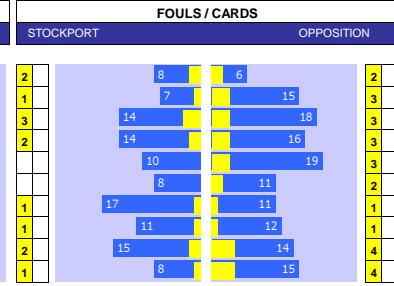

STOCKPORT 10 MATCH FORM									
SS	DATE	CMP	VEN	OPPOSITION	T	N	R	SCORE	
23/24	1604	LGE2	A	Notts County	15	15	W	2	5
23/24	1304	LGE2	H	Morecambe	12	14	W	2	0
23/24	0904	LGE2	A	Colchester	23	22	W	1	2
23/24	0604	LGE2	A	Sutton	22	23	W	1	3
23/24	0104	LGE2	H	AFC Wimbledon	8	11	W	1	0
23/24	2903	LGE2	A	Forest Green	24	24	W	0	3
23/24	2303	LGE2	H	Milton Keynes Dons	4	4	W	5	0
23/24	1803	LGE2	A	Crawley Town	10	7	D	1	1
23/24	1403	LGE2	A	Salford	20	20	D	2	2
23/24	0903	LGE2	H	Newport County	12	16	W	1	0

SQUAD STATS - SEASON TO DATE									
STOCKPORT					ACCRINGTON				
P	PLAYER	APP	S	GLS	P	PLAYER	APP	S	GLS
G	Ben Hinchliffe	43	0	0	G	Radek Vitek	15	0	0
G	Jordan Smith	0	0	0	G	Jon McCracken	11	0	0
D	Fraser Horsfall	42	0	2	D	Brad Hills	38	0	3
D	Ethan Pye	31	1	0	D	Joe Gubbins	28	6	0
D	Ibou Touray	25	6	1	D	Kelvin Mellor	22	1	0
D	Macauley Southam	21	0	0	D	Lewis Shipley	21	2	1
D	Akil Wright	17	10	2	D	Connor O'Brien	21	0	0
D	Kyle Knolly	17	5	0	D	Jay Rich-Baguelou	16	2	0

ACCRINGTON 10 MATCH FORM									
SS	DATE	CMP	VEN	OPPOSITION	T	N	R	SCORE	
23/24	1604	LGE2	A	Mansfield	3	2	L	2	1
23/24	1304	LGE2	A	Doncaster	10	9	L	4	0
23/24	0904	LGE2	A	Newport County	16	16	W	1	3
23/24	0604	LGE2	H	Crewe	6	5	D	0	0
23/24	2903	LGE2	H	Morecambe	12	14	L	1	2
23/24	2303	LGE2	A	Sutton	24	23	L	3	1
23/24	1603	LGE2	H	Notts County	17	15	D	2	2
23/24	1203	LGE2	A	Swindon	18	19	W	1	2
23/24	0903	LGE2	H	Bradford	15	13	L	0	3
23/24	0203	LGE2	A	Wrexham	4	3	L	4	0