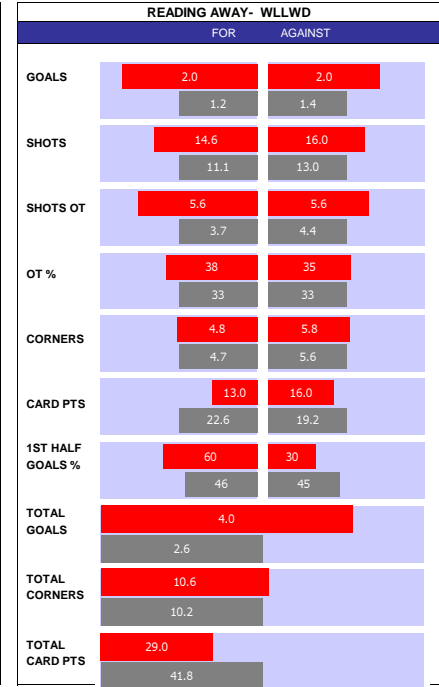

ENGLISH LEAGUE ONE				
P	TEAM	PL	GD	PTS
1	Portsmouth	44	36	94
2	Derby	44	38	86
3	Bolton	44	33	83
4	Peterboro	43	28	80
5	Barnsley	44	19	75
6	Oxford	44	22	73
7	Lincoln	44	26	71
8	Blackpool	44	17	70
9	Stevenage	44	10	67
10	Wigan	44	4	64
11	Leyton Orient	44	-3	62
12	Northampton	44	-8	59
13	Wycombe	43	2	58
14	Exeter	44	-15	58
15	Bristol Rvs	44	-12	57
16	Reading	44	-2	56
17	Charlton	44	0	52
18	Shrewsbury	44	-30	47
19	Cambridge	43	-21	46
20	Burton	44	-26	43
21	Cheltenham	43	-24	41
22	Port Vale	44	-31	40
23	Fleetwood Town	44	-27	37
24	Carlisle	44	-36	30

HEAD TO HEAD									
DIV	DATE	H / A	G	S	O	C	Y	R	
EL1	30-09-23	Reading	0	20	7	5	1	0	
		Burton	0	3	1	2	4	0	
ECH	30-01-18	Burton	1	5	1	3	3	0	
		Reading	3	11	4	6	3	0	
ECH	23-12-17	Reading	1	7	2	3	0	0	
		Burton	2	7	3	3	1	0	
ECH	07-05-17	Burton	2	16	7	9	1	0	
		Reading	4	14	10	4	0	0	
ECH	19-11-16	Reading	3	10	3	3	3	0	
		Burton	0	17	5	4	1	0	
PER GAME AVGE :			3.2	22.0	8.6	8.4	3.4	0.0	

BURTON 10 MATCH FORM									
SS	DATE	CMP	VEN	OPPOSITION	T	N	R	SCORE	
23/24	1604	LGE1	H	Cheltenham	22	21	L	1	2
23/24	1304	LGE1	A	Stevenage	9	9	W	1	2
23/24	0604	LGE1	H	Oxford	7	6	L	0	4
23/24	0104	LGE1	H	Barnsley	5	5	L	1	3
23/24	2903	LGE1	A	Wigan	10	10	D	1	1
23/24	2303	LGE1	H	Port Vale	23	22	L	0	1
23/24	1603	LGE1	A	Exeter	17	14	L	1	0
23/24	1203	LGE1	A	Portsmouth	1	1	L	2	1
23/24	0903	LGE1	H	Peterboro	5	4	L	1	3
23/24	0203	LGE1	A	Cheltenham	21	21	D	0	0

SQUAD STATS - SEASON TO DATE									
BURTON					READING				
P	PLAYER	APP	S	GLS	P	PLAYER	APP	S	GLS
G	Max Crocombe	39	1	0	G	David Button	36	1	0
G	Jamal Blackman	4	0	0	G	Joel Pereira	7	0	0
D	Ryan Sweeney	32	3	1	D	Tyler Bindon	35	3	2
D	John Brayford	29	1	3	D	Andy Yiadom	26	6	0
D	Steve Seddon	26	7	2	D	Amadou Salif Mbengue	23	12	0
D	Sam Hughes	25	1	0	D	Nelson Abbey	21	1	0
D	Jake Caprice	17	9	0	D	Jeriel Dorsett	19	2	1
D	Tolaji Bola	9	1	0	D	Clinton Mola	18	10	0