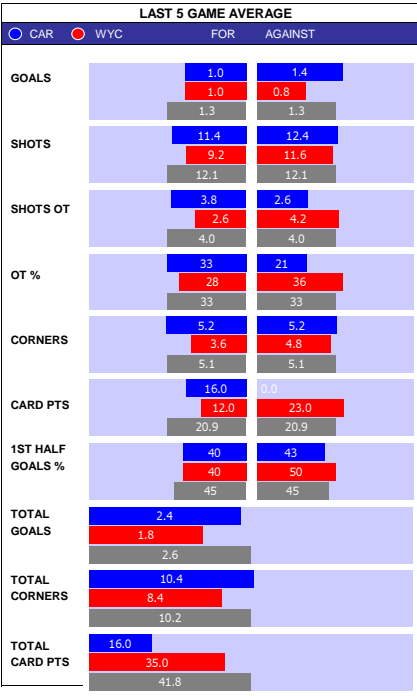

ENGLISH LEAGUE ONE 16/04/24
Table with 5 columns: P, TEAM, PL, GD, PTS. Lists teams from 1 to 24, including Wycombe (13th) and Carlisle (24th).