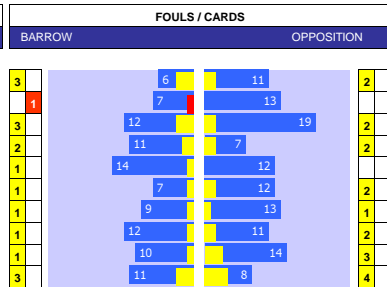

SQUAD STATS - SEASON TO DATE

P	PLAYER	APP	S	GLS
M	Owen Bailey	43	0	2
M	Luke Molyneux	38	4	7
M	Harrison Biggins	24	12	3
M	Tommy Rowe	18	15	4
M	Ben Close	18	2	3
M	Zain Westbrooke	16	9	1
F	Joe Ironside	38	4	16
F	Mo Faal	20	5	7
F	Billy Waters	4	6	0
F	Tyler Roberts	2	8	0
F	Maxime Biamou	2	5	2