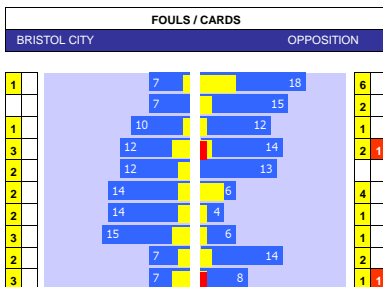

SQUAD STATS - SEASON TO DATE

P	PLAYER	APP	S	GLS
M	Gabriel Sara	43	0	12
M	Kenny McLean	43	0	1
M	Ashley Barnes	29	4	6
M	Marcelino Nunez	22	11	2
M	Borja Sainz	22	8	5
M	Christian Fassnacht	18	20	6
F	Jonathan Rowe	25	4	12
F	Josh Sargent	21	2	15
F	Adam Idah	12	16	6
F	Hwang Ui-Jo	9	8	3
F	Tony Springett	1	9	0
M	Cameron Pring	37	3	1
M	Matty James	32	4	3
M	Mark Sykes	29	8	5
M	Joe Williams	27	10	0
M	Sam Bell	23	10	5
M	Anis Mehmeti	19	16	4
F	Janis Knight	42	1	4
F	Tommy Conway	24	12	9
F	Nahki Wells	17	15	7
F	Andreas Weimann	9	11	1
F	Scott Twine	6	1	1