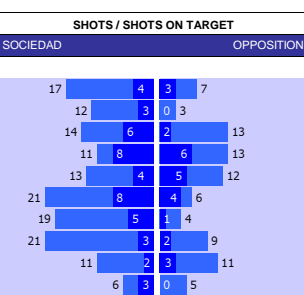

SQUAD STATS - SEASON TO DATE									
P	PLAYER	APP	S	GLS	P	PLAYER	APP	S	GLS
M	Mason Greenwood	23	3	6	M	Martin Zubimendi	28	2	4
M	Diego Rico	22	4	0	M	Brais Mendez	23	4	4
M	Luis Milla	18	2	0	M	Mikel Merino	21	5	4
M	Carlos Alena	9	15	1	M	Ander Barrenetxea	16	6	3
M	Jordi Martin	5	4	0	M	Arsen Zakharyan	12	10	1
M	Iliaix Moriba	5	3	0	M	Benat Turrutians	12	10	0
F	Nemanja Maksimovic	30	0	4	F	Takefusa Kubo	21	3	7
F	Borja Mayoral	25	2	15	F	Mikel Oyarzabal	18	8	9
F	Jaime Mata	18	10	4	F	Umar Sadiq	12	13	3
F	Juan Latasa	13	13	2	F	Andre Silva	7	8	2
F	Oscar Rodriguez	4	14	1	F	Carlos Fernandez	5	5	2