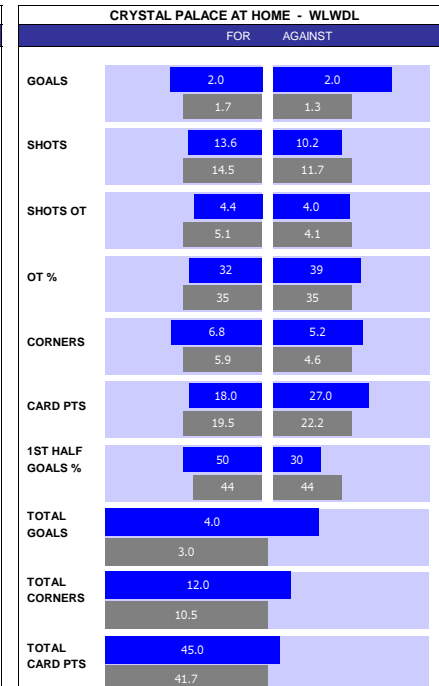

HEAD TO HEAD									
DIV	DATE	H / A	G	S	O	C	Y	R	
EPL	03-12-23	West Ham	1	9	3	2	2	0	0
		Crystal Palace	1	9	2	3	0	0	0
EPL	29-04-23	Crystal Palace	4	16	6	8	1	0	0
		West Ham	3	8	4	5	2	0	0
EPL	06-11-22	West Ham	1	5	2	2	1	0	0
		Crystal Palace	2	15	6	5	1	0	0
EPL	01-01-22	Crystal Palace	2	22	6	9	0	0	0
		West Ham	3	10	5	1	2	0	0
EPL	28-08-21	West Ham	2	14	4	5	1	0	0
		Crystal Palace	2	9	2	3	0	0	0
PER GAME AVGE :			4.2	23.4	8.0	8.6	2.0	0.0