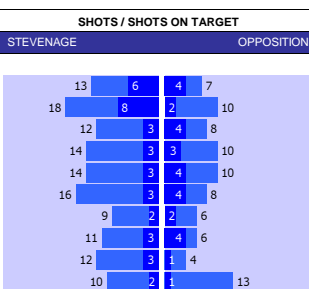

SQUAD STATS - SEASON TO DATE									
OXFORD					STEVENAGE				
P	PLAYER	APP	S	GLS	P	PLAYER	APP	S	GLS
M	Cameron Brannagan	39	1	10	M	Dan Butler	42	1	1
M	Ruben Rodrigues	38	3	9	M	Finley Burns	31	6	0
M	Marcus McGuane	32	5	1	M	Louis Thompson	25	15	2
M	Tyler Goodrham	20	17	8	M	Jake Forster-Caskey	21	9	2
M	Billy Bodin	19	15	5	M	Ben Thompson	12	17	2
M	Josh Murphy	15	10	6	M	Alex MacDonald	10	16	2
F	Mark Harris	39	1	14	F	Jamie Reid	39	2	18
F	Tyler Burey	3	2	0	F	Jordan Roberts	38	6	5
F	Will Goodwin	1	7	1	F	Kane Hemmings	16	16	4
F	Gatlin O'Donkor	0	20	0	F	Aaron Pressley	11	9	2
F	Sonny Perkins	0	3	0	F	Elliott List	7	20	4