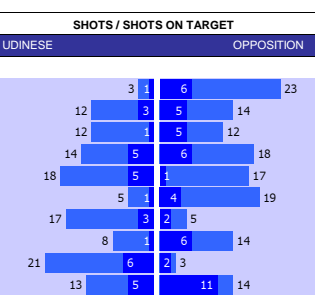

SQUAD STATS - SEASON TO DATE

UDINESE	VERONA
P PLAYER	APP S GLS
G Marco Silvestri	17 0 0
G Maduka Okoye	15 0 0
D Nehuen Perez	31 0 0
D Festy Ebosele	20 8 0
D Joao Ferreira	17 12 0
D Thomas Thiesson Kristen	17 3 0
D Jaka Bijol	17 1 0
D Jordan Zemura	10 14 1