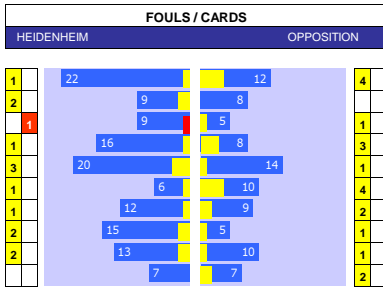

HEIDENHEIM 10 MATCH FORM										
SS	DATE	CMP	VEN	OPPOSITION	T	N	R	SCORE		
23/24	1304	GER1	A	Bochum	15	15	D	1	1	
23/24	0604	GER1	H	Bayern Munich	2	2	W	3	2	
23/24	3103	GER1	A	Stuttgart	3	3	D	3	3	
23/24	1603	GER1	H	M'gladbach	12	11	D	1	1	
23/24	0903	GER1	A	Augsburg	10	7	L	1	0	
23/24	0203	GER1	H	Ein Frankfurt	6	6	L	1	2	
23/24	2402	GER1	A	Union Berlin	13	13	D	2	2	
23/24	1702	GER1	H	Leverkusen	1	1	L	1	2	
23/24	1002	GER1	A	Werder Bremen	9	12	W	1	2	
23/24	0202	GER1	H	Dortmund	4	5	D	0	0	

SQUAD STATS - SEASON TO DATE										
HEIDENHEIM					RB LEIPZIG					
P	PLAYER	APP	S	GLS	P	PLAYER	APP	S	GLS	
G	Kevin Muller	29	0	0	G	Janis Blaswich	20	0	0	
G	Vitus Eicher	0	0	0	G	Peter Gulacsi	9	0	0	
D	Patrick Mainka	29	0	2	D	David Raum	28	0	2	
D	Jonas Fohrenbach	27	1	0	D	Benjamin Henrichs	24	4	1	
D	Omar Haktab Traore	25	2	0	D	Mohamed Simakan	21	7	1	
D	Benedikt Gimber	19	0	1	D	Castello Lukeba	19	8	1	
D	Tim Siersleben	10	4	0	D	Lukas Klostermann	14	7	1	
D	Marnon Busch	5	11	0	D	Willi Orban	13	1	0	

RB LEIPZIG 10 MATCH FORM										
SS	DATE	CMP	VEN	OPPOSITION	T	N	R	SCORE		
23/24	1304	GER1	H	Wolfsburg	14	14	W	3	0	
23/24	0604	GER1	A	Freiburg	8	8	W	1	4	
23/24	3003	GER1	H	Mainz	16	16	D	0	0	
23/24	1503	GER1	A	FC Koln	16	17	W	1	5	
23/24	0903	GER1	H	Darmstadt	18	18	W	2	0	
23/24	0203	GER1	A	Bochum	15	15	W	1	4	
23/24	2402	GER1	A	Bayern Munich	2	2	L	2	1	
23/24	1702	GER1	H	M'gladbach	13	11	W	2	0	
23/24	1002	GER1	A	Augsburg	12	7	D	2	2	
23/24	0402	GER1	H	Union Berlin	15	13	W	2	0