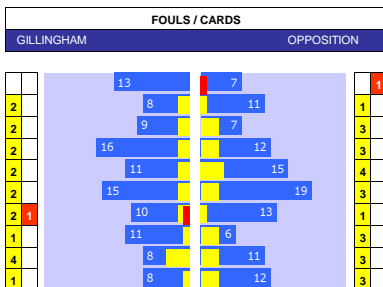

SQUAD STATS - SEASON TO DATE										
MANSFIELD					GILLINGHAM					
P	PLAYER	APP	S	GLS	P	PLAYER	APP	S	GLS	
M	Louis Reed	40	2	2	M	Ethan Coleman	38	3	0	
M	George Maris	28	12	9	M	Connor Mahoney	31	6	7	
M	Aaron Lewis	23	12	2	M	Jonny Williams	29	11	0	
M	Stephen Quinn	21	8	3	M	Timothee Dieng	24	6	3	
M	Ollie Clarke	19	17	3	M	George Lapslie	18	18	3	
M	Hiram Boateng	8	23	5	M	Dom Jefferies	18	2	1	
F	Davis Kellior-Dunn	38	5	21	F	Oli Hawkins	19	4	4	
F	Lucas Akins	37	5	12	F	Ashley Nadesan	14	15	2	
F	Will Swan	16	18	9	F	Tom Nichols	14	11	1	
F	Rhys Oates	10	4	2	F	Macauley Bonne	13	12	4	
F	Tom Nichols	6	9	3	F	Jayden Clarke	9	23	0