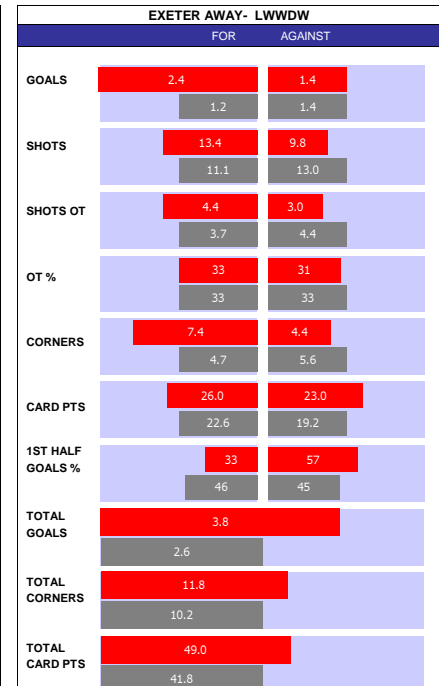

ENGLISH LEAGUE ONE				
P	TEAM	PL	GD	PTS
1	Portsmouth	44	36	94
2	Derby	44	38	86
3	Bolton	44	33	83
4	Peterboro	43	28	80
5	Barnsley	44	19	75
6	Oxford	44	22	73
7	Lincoln	44	26	71
8	Blackpool	44	17	70
9	Stevenage	44	10	67
10	Wigan	44	4	64
11	Leyton Orient	44	-3	62
12	Northampton	44	-8	59
13	Wycombe	43	2	58
14	Exeter	44	-15	58
15	Bristol Rvs	44	-12	57
16	Reading	44	-2	56
17	Charlton	44	0	52
18	Shrewsbury	44	-30	47
19	Cambridge	43	-21	46
20	Burton	44	-26	43
21	Cheltenham	43	-24	41
22	Port Vale	44	-31	40
23	Fleetwood Town	44	-27	37
24	Carlisle	44	-36	30

HEAD TO HEAD

DIV	DATE	H / A	G	S	O	C	Y	R
EL1	30-09-23	Exeter	0	10	2	6	1	0
		Northampton	2	11	7	2	5	0
EL2	30-04-22	Northampton	1	16	5	8	1	0
		Exeter	1	8	3	5	5	0
EL2	07-12-21	Exeter	1	15	6	4	2	0
		Northampton	2	8	5	0	2	0
EL2	22-02-20	Northampton	2	9	4	4	1	0
		Exeter	0	6	2	5	1	0
EL2	07-12-19	Exeter	3	15	3	9	2	0
		Northampton	2	11	2	4	1	0

PER GAME AVGE : 2.8 21.8 7.8 9.4 4.2 0.0

NORTHAMPTON 10 MATCH FORM

SS	DATE	CMP	VEN	OPPOSITION	T	N	R	SCORE
23/24	1304	LGE1	A	Fleetwood Town	23	23	L	2 0
23/24	0604	LGE1	H	Carlisle	24	24	W	2 0
23/24	0104	LGE1	H	Port Vale	21	22	W	2 0
23/24	2903	LGE1	A	Reading	15	16	L	1 0
23/24	2303	LGE1	H	Derby	2	2	W	1 0
23/24	1603	LGE1	A	Wycombe	14	13	L	2 0
23/24	1203	LGE1	H	Blackpool	8	8	L	0 1
23/24	0903	LGE1	A	Cambridge	19	19	D	1 1
23/24	0503	LGE1	A	Peterboro	5	4	L	5 1
23/24	0203	LGE1	H	Charlton	20	17	D	1 1

SQUAD STATS - SEASON TO DATE

NORTHAMPTON				EXETER					
P	PLAYER	APP	S	GLS	P	PLAYER	APP	S	GLS
G	Lee Burge	18	0	0	G	Viljami Sinisalo	43	0	0
G	Max Thompson	15	0	0	G	Gary Woods	1	0	0
D	Sam Sherring	35	0	0	D	Zak Jules	37	1	2
D	Jon Guthrie	31	3	3	D	Pierce Sweeney	36	5	0
D	Akinwale Odimayo	21	6	0	D	Will Aimson	32	2	3
D	Jordan Willis	20	6	0	D	Alex Hartridge	26	2	0
D	William Hondermarck	12	15	1	D	Cheick Diabate	19	8	0
D	Emmanuel Monthe	11	22	1	D	Ben Purrington	7	4	1