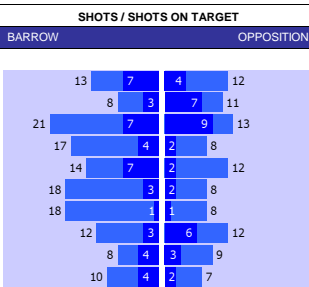

SQUAD STATS - SEASON TO DATE

P	PLAYER	APP	S	GLS
M	Owen Bailey	43	0	2
M	Luke Molyneux	38	4	7
M	Harrison Biggins	24	12	3
M	Tommy Rowe	18	15	4
M	Ben Close	18	2	3
M	Zain Westbrooke	16	9	1
F	Joe Ironside	38	4	16
F	Mo Faal	20	5	7
F	Billy Waters	4	6	0
F	Tyler Roberts	2	8	0
F	Maxime Biamou	2	5	2