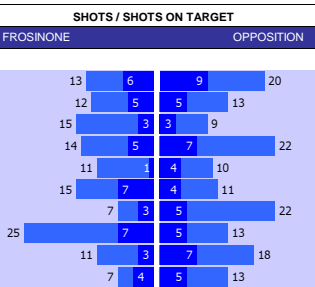

SQUAD STATS - SEASON TO DATE									
TORINO					FROSINONE				
P	PLAYER	APP	S	GLS	P	PLAYER	APP	S	GLS
M	Raoul Bellanova	30	1	1	M	Enzo Barrenechea	27	4	0
M	Samuele Ricci	23	4	1	M	Luca Mazzitelli	22	3	5
M	Valentino Lazaro	20	8	0	M	Emanuele Valeri	8	2	0
M	Ivan Ilic	19	6	2	M	Nadir Zortea	8	0	0
M	Karol Linetty	16	7	0	M	Jaime Baez	6	4	1
M	Mergim Vojvoda	11	11	0	M	Arjon Ibrahimovic	5	9	1
F	Duvan Zapata	28	1	11	F	Matias Soule	30	0	10
F	Nikola Vlasic	27	3	3	F	Marco Brescianini	18	12	3
F	Antonio Sanabria	21	8	5	F	Walid Cheddira	18	12	6
F	Pietro Pellegri	5	15	0	F	Francesco Gelli	16	5	0
F	Demba Seck	5	4	0	F	Reinier	12	6	2