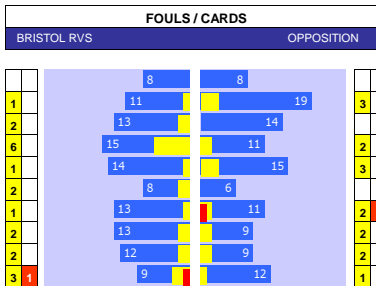

BRISTOL RVS 10 MATCH FORM

SS	DATE	CMP	VEN	OPPOSITION	T	N	R	SCORE
23/24	1604	LGE1	H	Cambridge	18	19	W	1 0
23/24	1304	LGE1	A	Cheltenham	22	21	W	1 3
23/24	0904	LGE1	H	Reading	14	16	L	0 2
23/24	0604	LGE1	H	Bolton	3	3	L	0 2
23/24	0104	LGE1	H	Shrewsbury	18	18	D	0 0
23/24	2903	LGE1	A	Port Vale	21	22	L	2 0
23/24	1603	LGE1	A	Lincoln	9	7	L	5 0
23/24	1203	LGE1	A	Fleetwood Town	22	23	D	0 0
23/24	0903	LGE1	H	Derby	3	2	L	0 3
23/24	0203	LGE1	A	Leyton Orient	8	11	W	0 1

SQUAD STATS - SEASON TO DATE

BRISTOL RVS				PETERBORO					
P	PLAYER	APP	S	GLS	P	PLAYER	APP	S	GLS
G	Matthew Cox	28	0	0	G	Nicholas Bilokapic	27	0	0
G	Jed Ward	15	0	0	G	Jed Steer	14	0	0
D	Harvey Vale	28	8	2	D	Harrison Burrows	42	0	6
D	Connor Taylor	28	3	0	D	Ronnie Edwards	42	0	1
D	James Wilson	24	1	0	D	Josh Knight	36	4	5
D	Tristan Crama	22	5	0	D	Peter Kioso	24	0	1
D	Jack Hunt	21	3	3	D	Jadel Katongo	20	6	1
D	Lewis Gordon	15	7	0	D	Romney Crichlow-Noble	7	12	0

PETERBORO 10 MATCH FORM

SS	DATE	CMP	VEN	OPPOSITION	T	N	R	SCORE
23/24	1604	LGE1	H	Fleetwood Town	23	23	W	4 1
23/24	1304	LGE1	A	Oxford	6	6	L	5 0
23/24	1004	LGE1	H	Port Vale	20	22	W	3 0
23/24	0104	LGE1	A	Leyton Orient	11	11	W	1 2
23/24	2903	LGE1	H	Carlisle	24	24	L	1 3
23/24	1603	LGE1	H	Portsmouth	1	1	L	0 1
23/24	1303	LGE1	H	Stevenage	6	9	W	3 1
23/24	0903	LGE1	A	Burton	18	20	W	1 3
23/24	0503	LGE1	H	Northampton	13	12	W	5 1
23/24	0203	LGE1	H	Exeter	16	14	W	2 1