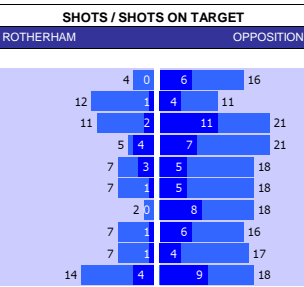

ROTHERHAM 10 MATCH FORM									
SS	DATE	CMP	VEN	OPPOSITION	T	N	R	SCORE	
23/24	1304	CH	A	Swansea	15	14	L	1	0
23/24	1004	CH	A	West Brom	5	5	L	2	0
23/24	0504	CH	H	Plymouth	21	18	L	0	1
23/24	0104	CH	H	Millwall	16	16	W	2	1
23/24	2903	CH	A	Preston	9	10	L	3	0
23/24	1603	CH	H	Huddersfield	22	22	D	0	0
23/24	0903	CH	A	Norwich	7	6	L	5	0
23/24	0503	CH	A	Coventry	9	8	L	5	0
23/24	0203	CH	H	Sheffield Weds	23	23	L	0	1
23/24	2402	CH	A	QPR	22	19	L	2	1

SQUAD STATS - SEASON TO DATE									
ROTHERHAM					BIRMINGHAM				
P	PLAYER	APP	S	GLS	P	PLAYER	APP	S	GLS
G	Viktor Johansson	43	0	0	G	John Ruddy	41	0	0
G	Dillon Phillips	0	0	0	G	Neil Etheridge	2	0	0
D	Hakeem Odofin	32	3	4	D	Dion Sanderson	34	0	1
D	Cohen Bramall	31	2	1	D	Krystian Bielik	32	1	0
D	Sebastian Revan	25	8	1	D	Lee Buchanan	29	0	0
D	Sean Morrison	21	6	1	D	Emanuel Aiwu	22	2	0
D	Lee Peltier	20	4	2	D	Ethan Laird	21	1	0
D	Cameron Humphreys-Gra	20	2	0	D	Kevin Long	16	1	0
M	Oliver Rathbone	36	3	1	M	Juninho Bacuna	30	12	7
M	Christ Tiehi	35	0	2	M	Ivan Sunjic	28	5	1
M	Sam Clucas	23	9	1	M	Koji Miyoshi	27	13	5
M	Dexter Lembikisa	22	3	1	M	Jordan James	24	17	8
M	Cafu	19	12	2	M	Siriki Dembele	23	8	6
M	Fred Onyedina	16	1	2	M	Cody Drameh	23	5	0
F	Jordan Hugill	26	10	3	F	Jay Stansfield	36	4	12
F	Sam Nombe	24	14	2	F	Scott Hogan	11	14	1
F	Tom Eaves	6	24	4	F	Oliver Burke	10	10	0
F	Charlie Wyke	6	6	1	F	Lukas Jutkiewicz	3	23	3
F	Arvin Appiah	5	21	0	F	Romelle Donovan	1	6	0

BIRMINGHAM 10 MATCH FORM									
SS	DATE	CMP	VEN	OPPOSITION	T	N	R	SCORE	
23/24	1304	CH	H	Coventry	7	8	W	3	0
23/24	1004	CH	H	Cardiff	11	11	L	0	1
23/24	0604	CH	A	Leicester	3	2	L	2	1
23/24	0104	CH	H	Preston	8	10	W	1	0
23/24	2903	CH	A	QPR	20	19	L	2	1
23/24	1603	CH	H	Watford	14	15	L	0	1
23/24	1203	CH	H	Middlesbrough	11	9	L	0	1
23/24	0903	CH	A	Millwall	18	16	L	1	0
23/24	0503	CH	A	Hull	6	7	D	1	1
23/24	0203	CH	H	Southampton	4	4	L	3	4