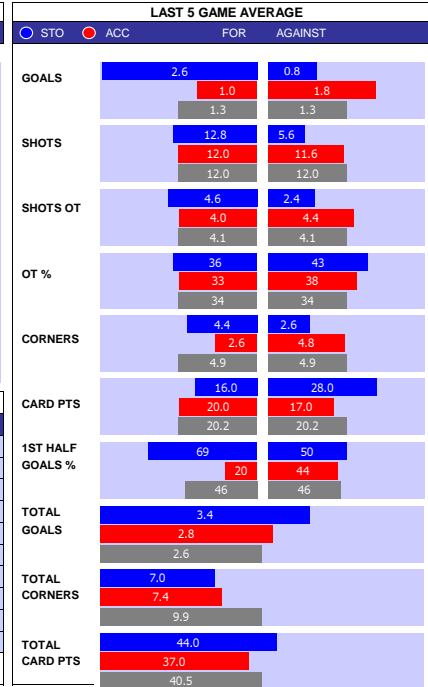

ENGLISH LEAGUE TWO				
P	TEAM	PL	GD	PTS
1	Stockport	44	47	89
2	Mansfield	44	42	82
3	Wrexham	44	33	82
4	Milton Keynes Dons	44	13	74
5	Crewe	44	7	70
6	Barrow	43	9	68
7	Crawley Town	44	4	66
8	Walsall	44	1	65
9	Doncaster	43	0	64
10	Gillingham	44	-10	63
11	AFC Wimbledon	44	10	62
12	Harrogate	44	-7	62
13	Bradford	43	-3	60
14	Morecambe	44	-13	60
15	Notts County	44	3	58
16	Newport County	44	-10	55
17	Tranmere	44	-1	54
18	Accrington	44	-9	54
19	Swindon	44	-4	53
20	Salford	44	-17	47
21	Grimsby	44	-17	46
22	Colchester	43	-17	44
23	Sutton	44	-25	40
24	Forest Green	44	-36	36

HEAD TO HEAD									
DIV	DATE	H / A	G	S	O	C	Y	R	
EL2	30-09-23	Accrington	1	14	4	9	1	0	
		Stockport	3	6	4	4	1	0	
PER GAME AVGE :			4.0	20.0	8.0	13.0	2.0	0.0	

STOCKPORT 10 MATCH FORM									
SS	DATE	CMP	VEN	OPPOSITION	T	N	R	SCORE	
23/24	1604	LGE2	A	Notts County	15	15	W	2	5
23/24	1304	LGE2	H	Morecambe	12	14	W	2	0
23/24	0904	LGE2	A	Colchester	23	22	W	1	2
23/24	0604	LGE2	A	Sutton	22	23	W	1	3
23/24	0104	LGE2	H	AFC Wimbledon	8	11	W	1	0
23/24	2903	LGE2	A	Forest Green	24	24	W	0	3
23/24	2303	LGE2	H	Milton Keynes Dons	4	4	W	5	0
23/24	1803	LGE2	A	Crawley Town	10	7	D	1	1
23/24	1403	LGE2	A	Salford	20	20	D	2	2
23/24	0903	LGE2	H	Newport County	12	16	W	1	0

SQUAD STATS - SEASON TO DATE									
STOCKPORT					ACCRINGTON				
P	PLAYER	APP	S	GLS	P	PLAYER	APP	S	GLS
G	Ben Hinchliffe	43	0	0	G	Radek Vitek	15	0	0
G	Jordan Smith	0	0	0	G	Jon McCracken	11	0	0
D	Fraser Horsfall	42	0	2	D	Brad Hills	38	0	3
D	Ethan Pye	31	1	0	D	Joe Gubbins	28	6	0
D	Ibou Touray	25	6	1	D	Kelvin Mellor	22	1	0
D	Macauley Southam	21	0	0	D	Lewis Shipley	21	2	1
D	Akil Wright	17	10	2	D	Connor O'Brien	21	0	0
D	Kyle Knolly	17	5	0	D	Jay Rich-Baguelou	16	2	0