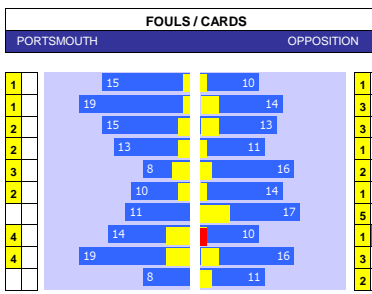

PORTSMOUTH 10 MATCH FORM									
SS	DATE	CMP	VEN	OPPOSITION	T	N	R	SCORE	
23/24	1604	LGE1	H	Barnsley	5	5	W	3	2
23/24	1304	LGE1	A	Bolton	3	3	D	1	1
23/24	0604	LGE1	H	Shrewsbury	18	18	W	3	1
23/24	0204	LGE1	H	Derby	2	2	D	2	2
23/24	2903	LGE1	A	Wycombe	13	13	W	1	3
23/24	1603	LGE1	A	Peterboro	4	4	W	0	1
23/24	1203	LGE1	H	Burton	20	20	W	2	1
23/24	0903	LGE1	A	Blackpool	8	8	D	0	0
23/24	0203	LGE1	H	Oxford	7	6	W	2	1
23/24	2402	LGE1	A	Charlton	20	17	D	0	0

SQUAD STATS - SEASON TO DATE									
PORTSMOUTH					WIGAN				
P	PLAYER	APP	S	GLS	P	PLAYER	APP	S	GLS
G	Will Norris	43	0	0	G	Sam Tickle	44	0	0
G	Ryan Schofield	0	0	0	G	Ben Amos	0	0	0
D	Conor Shaughnessy	42	0	3	D	Charlie Hughes	40	1	4
D	Joe Rafferty	34	2	0	D	Liam Morrison	19	9	1
D	Sean Raggett	28	8	1	D	Steven Sessegnon	19	5	0
D	Jack Sparkes	21	15	0	D	Tom Pearce	13	10	1
D	Connor Ogilvie	21	1	2	D	Charlie Goode	11	2	0
D	Regan Poole	14	0	3	D	Jason Kerr	10	2	1

WIGAN 10 MATCH FORM									
SS	DATE	CMP	VEN	OPPOSITION	T	N	R	SCORE	
23/24	1304	LGE1	A	Lincoln	7	7	W	1	2
23/24	0904	LGE1	A	Charlton	17	17	D	2	2
23/24	0604	LGE1	H	Port Vale	21	22	D	0	0
23/24	0104	LGE1	A	Cambridge	19	19	L	3	1
23/24	2903	LGE1	H	Burton	19	20	D	1	1
23/24	1603	LGE1	H	Blackpool	7	8	W	1	0
23/24	1203	LGE1	A	Wycombe	16	13	L	1	0
23/24	0903	LGE1	H	Leyton Orient	9	11	W	1	0
23/24	0203	LGE1	A	Fleetwood Town	23	23	L	4	2
23/24	2702	LGE1	H	Bolton	3	3	W	1	0