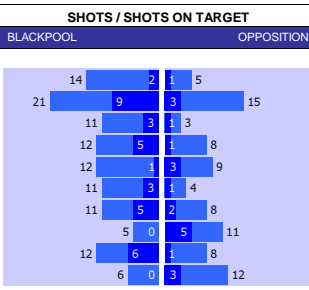

BLACKPOOL 10 MATCH FORM

SS	DATE	CMP	VEN	OPPOSITION	T	N	R	SCORE
23/24	1304	LGE1	A	Carlisle	24	24	W	0 1
23/24	0904	LGE1	H	Fleetwood Town	23	23	W	1 0
23/24	0604	LGE1	H	Cambridge	19	19	W	1 0
23/24	0104	LGE1	H	Wycombe	14	13	D	0 0
23/24	2903	LGE1	A	Derby	2	2	L	1 0
23/24	1603	LGE1	A	Wigan	10	10	L	1 0
23/24	1203	LGE1	A	Northampton	12	12	W	0 1
23/24	0903	LGE1	H	Portsmouth	1	1	D	0 0
23/24	0203	LGE1	A	Shrewsbury	19	18	W	0 2
23/24	2702	LGE1	A	Leyton Orient	9	11	L	1 0

SQUAD STATS - SEASON TO DATE

BLACKPOOL				BARNSELY					
P	PLAYER	APP	S	GLS	P	PLAYER	APP	S	GLS
G	Daniel Grimshaw	43	0	0	G	Liam Roberts	35	0	0
G	Richard O'Donnell	1	0	0	G	Ben Killip	8	0	0
D	James Husband	37	0	0	D	Jordan Williams	42	1	1
D	Matthew Pennington	33	0	2	D	Mael Durand de Gevigney	35	2	2
D	Marvin Ekipiteta	26	3	1	D	Jamie McCart	24	1	0
D	Oliver Casey	25	4	1	D	Joshua Earle	15	0	0
D	Callum Connolly	15	6	0	D	Barry Cotter	12	20	3
D	Dominic Thompson	5	0	0	D	Kacper Lopata	9	4	0

BARNSELY 10 MATCH FORM

SS	DATE	CMP	VEN	OPPOSITION	T	N	R	SCORE
23/24	1604	LGE1	A	Portsmouth	1	1	L	3 2
23/24	1304	LGE1	H	Reading	13	16	D	2 2
23/24	0904	LGE1	A	Stevenage	9	9	L	2 1
23/24	0604	LGE1	A	Charlton	17	17	L	2 1
23/24	0104	LGE1	A	Burton	20	20	W	1 3
23/24	2903	LGE1	H	Cambridge	20	19	L	0 2
23/24	1603	LGE1	H	Cheltenham	21	21	D	0 0
23/24	1203	LGE1	A	Carlisle	24	24	W	2 3
23/24	0903	LGE1	H	Lincoln	10	7	L	1 5
23/24	0503	LGE1	H	Bolton	3	3	D	2 2