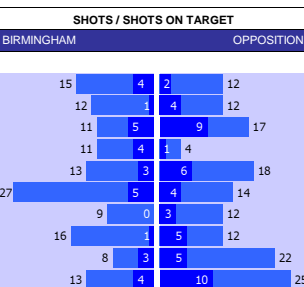

SQUAD STATS - SEASON TO DATE									
ROTHERHAM					BIRMINGHAM				
P	PLAYER	APP	S	GLS	P	PLAYER	APP	S	GLS
F	Jordan Hugill	26	10	3	F	Jay Stansfield	36	4	12
F	Sam Nombe	24	14	2	F	Scott Hogan	11	14	1
F	Tom Eaves	6	24	4	F	Oliver Burke	10	10	0
F	Charlie Wyke	6	6	1	F	Lukas Jutkiewicz	3	23	3
F	Arvin Appiah	5	21	0	F	Romelle Donovan	1	6	0