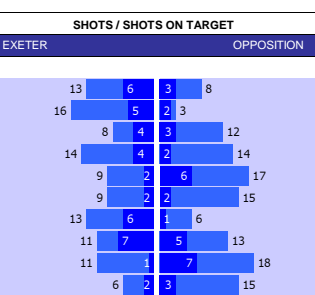

SQUAD STATS - SEASON TO DATE

P	PLAYER	APP	S	GLS
M	Marc Leonard	44	0	5
M	Mitch Pinnock	42	1	7
M	Patrick Brough	38	0	2
M	Shaun McWilliams	22	12	2
M	Jack Sowerby	22	6	0
M	Aaron McGowan	17	9	0
F	Kieron Bowie	38	4	9
F	Sam Hoskins	34	3	15
F	Tyrece Simpson	18	21	3
F	Louis Appere	14	21	5
F	Tony Springett	1	11	1
M	Tom Carroll	35	5	2
M	Ilmari Niskanen	25	6	0
M	Dion Rankine	20	11	1
M	Ryan Trevitt	18	1	3
M	Vincent Harper	15	16	1
M	Demetri Mitchell	14	0	2
F	Jack Aitchison	33	3	4
F	Reece Cole	29	8	7
F	Sonny Cox	19	12	5
F	Luke Harris	17	2	3
F	James Scott	6	15	2