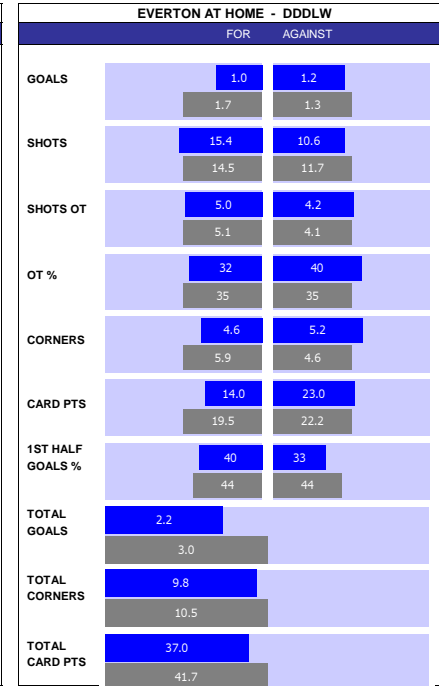

HEAD TO HEAD									
DIV	DATE	H / A	G	S	O	C	Y	R	
EPL	02-12-23	Nott'm Forest	0	13	2	4	1	0	
		Everton	1	12	3	3	0	0	
EPL	05-03-23	Nott'm Forest	2	10	4	3	3	0	
		Everton	2	10	3	3	5	0	
EPL	20-08-22	Everton	1	19	8	6	3	0	
		Nott'm Forest	1	14	5	2	2	0	
PER GAME AVGE :			2.3	26.0	8.3	7.0	4.7	0.0