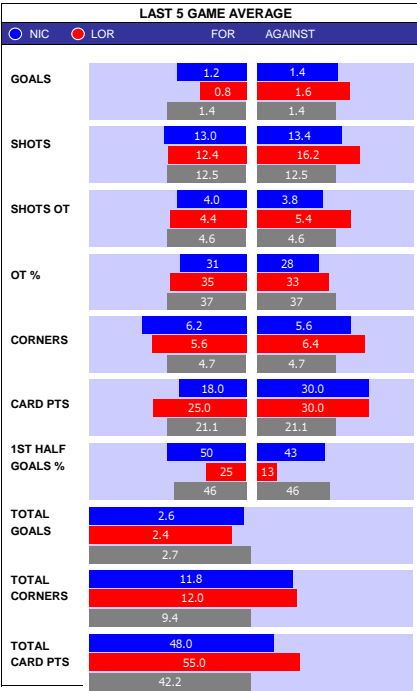

FRENCH LIGUE 1					14/04/24
P	TEAM	PL	GD	PTS	
1	Paris SG	28	41	63	
2	Brest	29	17	53	
3	Monaco	28	15	52	
4	Lille	28	17	49	
5	Nice	28	6	44	
6	Lens	29	6	43	
7	Lyon	29	-7	41	
8	Reims	29	-3	40	
9	Marseille	28	8	39	
10	Rennes	29	5	39	
11	Toulouse	29	-3	36	
12	Strasbourg	29	-7	36	
13	Montpellier	29	-5	34	
14	Nantes	29	-17	31	
15	Le Havre	29	-10	28	
16	Lorient	28	-17	26	
17	Metz	29	-19	26	
18	Clermont	29	-27	22