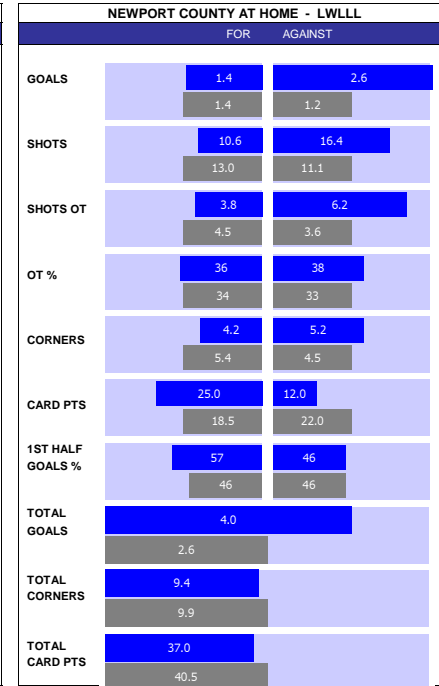

ENGLISH LEAGUE TWO				
P	TEAM	PL	GD	PTS
1	Stockport	44	47	89
2	Mansfield	44	42	82
3	Wrexham	44	33	82
4	Milton Keynes Dons	44	13	74
5	Crewe	44	7	70
6	Barrow	43	9	68
7	Crawley Town	44	4	66
8	Walsall	44	1	65
9	Doncaster	43	0	64
10	Gillingham	44	-10	63
11	AFC Wimbledon	44	10	62
12	Harrogate	44	-7	62
13	Bradford	43	-3	60
14	Morecambe	44	-13	60
15	Notts County	44	3	58
16	Newport County	44	-10	55
17	Tranmere	44	-1	54
18	Accrington	44	-9	54
19	Swindon	44	-4	53
20	Salford	44	-17	47
21	Grimsby	44	-17	46
22	Colchester	43	-17	44
23	Sutton	44	-25	40
24	Forest Green	44	-36	36

HEAD TO HEAD									
DIV	DATE	H / A	G	S	O	C	Y	R	
EL2	30-09-23	Salford	2	10	2	2	1	0	
		Newport County	1	15	4	6	3	0	
EL2	04-03-23	Salford	3	22	7	6	0	0	
		Newport County	1	12	3	1	1	0	
EL2	16-08-22	Newport County	2	12	4	4	3	0	
		Salford	3	12	6	4	2	0	
EL2	08-01-22	Newport County	0	16	4	3	1	0	
		Salford	2	11	4	3	1	0	
EL2	28-08-21	Salford	3	16	5	2	4	0	
		Newport County	0	15	5	2	3	0	
PER GAME AVGE :			3.4	28.2	8.8	6.6	3.8	0.0	

NEWPORT COUNTY 10 MATCH FORM									
SS	DATE	CMP	VEN	OPPOSITION	T	N	R	SCORE	
23/24	1304	LGE2	H	Tranmere	18	17	L	1	2
23/24	0904	LGE2	H	Accrington	18	18	L	1	3
23/24	0604	LGE2	A	Grimsby	21	21	L	1	0
23/24	0104	LGE2	H	Crawley Town	9	7	L	0	4
23/24	2903	LGE2	A	Colchester	22	22	L	2	1
23/24	2303	LGE2	A	Barrow	6	6	L	1	0
23/24	1603	LGE2	A	AFC Wimbledon	7	11	W	0	2
23/24	1203	LGE2	H	Morecambe	10	14	W	5	3
23/24	0903	LGE2	A	Stockport	2	1	L	1	0
23/24	0203	LGE2	H	Mansfield	1	2	L	0	1

SQUAD STATS - SEASON TO DATE									
NEWPORT COUNTY					SALFORD				
P	PLAYER	APP	S	GLS	P	PLAYER	APP	S	GLS
G	Nick Townsend	41	0	0	G	Alex Cairns	44	0	0
G	Jonny Maxted	3	1	0	G	Joe Wright	0	0	0
D	Will Evans	42	2	21	D	Curtis Tilt	42	1	3
D	Ryan Delaney	30	0	1	D	Declan John	29	3	0
D	Matthew Baker	28	2	0	D	Luke Garbutt	28	3	2
D	Adam Lewis	25	1	2	D	Theo Vassell	27	1	1
D	James Clarke	24	1	0	D	Adrian Mariappa	25	5	0
D	Kyle Jameson	14	2	1	D	Luke Bolton	20	0	0