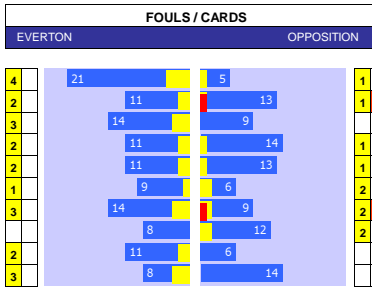

EVERTON 10 MATCH FORM									
SS	DATE	CMP	VEN	OPPOSITION	T	N	R	SCORE	
23/24	1504	EPL	A	Chelsea	9	9	L	6	0
23/24	0604	EPL	H	Burnley	19	19	W	1	0
23/24	0204	EPL	A	Newcastle	8	6	D	1	1
23/24	3003	EPL	A	Bournemouth	13	13	L	2	1
23/24	0903	EPL	A	Man United	6	7	L	2	0
23/24	0203	EPL	H	West Ham	8	8	L	1	3
23/24	2402	EPL	A	Brighton	7	10	D	1	1
23/24	1902	EPL	H	Crystal Palace	17	15	D	1	1
23/24	1002	EPL	A	Man City	2	1	L	2	0
23/24	0302	EPL	H	Tottenham	4	5	D	2	2