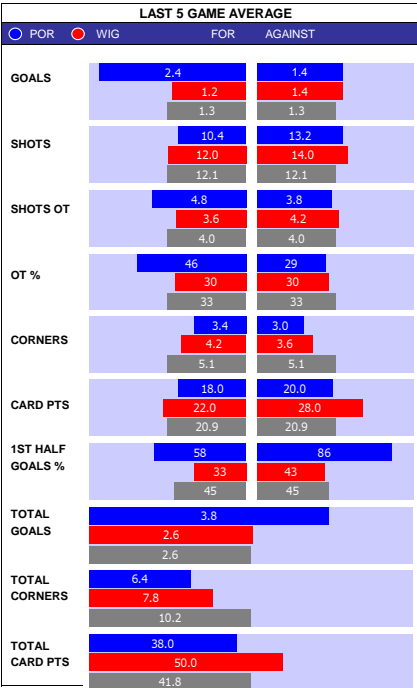

ENGLISH LEAGUE ONE				
P	TEAM	PL	GD	PTS
1	Portsmouth	44	36	94
2	Derby	44	38	86
3	Bolton	44	33	83
4	Peterboro	43	28	80
5	Barnsley	44	19	75
6	Oxford	44	22	73
7	Lincoln	44	26	71
8	Blackpool	44	17	70
9	Stevenage	44	10	67
10	Wigan	44	4	64
11	Leyton Orient	44	-3	62
12	Northampton	44	-8	59
13	Wycombe	43	2	58
14	Exeter	44	-15	58
15	Bristol Rvs	44	-12	57
16	Reading	44	-2	56
17	Charlton	44	0	52
18	Shrewsbury	44	-30	47
19	Cambridge	43	-21	46
20	Burton	44	-26	43
21	Cheltenham	43	-24	41
22	Port Vale	44	-31	40
23	Fleetwood Town	44	-27	37
24	Carlisle	44	-36	30

HEAD TO HEAD									
DIV	DATE	H / A	G	S	O	C	Y	R	
EL1	30-09-23	Wigan	1	7	1	1	3	1	
		Portsmouth	2	16	5	9	2	0	
EL1	26-04-22	Portsmouth	3	15	5	5	1	0	
		Wigan	2	12	5	7	2	0	
EL1	28-08-21	Wigan	1	4	2	2	1	0	
		Portsmouth	0	10	2	3	0	0	
EL1	02-04-18	Portsmouth	2	7	4	2	3	0	
		Wigan	1	10	4	7	2	0	
EL1	26-08-17	Wigan	1	18	9	4	0	1	
		Portsmouth	1	5	2	4	3	1	
PER GAME AVGE :			2.8	20.8	7.8	8.8	3.4	0.6	

PORTSMOUTH 10 MATCH FORM									
SS	DATE	CMP	VEN	OPPOSITION	T	N	R	SCORE	
23/24	1604	LGE1	H	Barnsley	5	5	W	3	2
23/24	1304	LGE1	A	Bolton	3	3	D	1	1
23/24	0604	LGE1	H	Shrewsbury	18	18	W	3	1
23/24	0204	LGE1	H	Derby	2	2	D	2	2
23/24	2903	LGE1	A	Wycombe	13	13	W	1	3
23/24	1603	LGE1	A	Peterboro	4	4	W	0	1
23/24	1203	LGE1	H	Burton	20	20	W	2	1
23/24	0903	LGE1	A	Blackpool	8	8	D	0	0
23/24	0203	LGE1	H	Oxford	7	6	W	2	1
23/24	2402	LGE1	A	Charlton	20	17	D	0	0

SQUAD STATS - SEASON TO DATE									
PORTSMOUTH					WIGAN				
P	PLAYER	APP	S	GLS	P	PLAYER	APP	S	GLS
G	Will Norris	43	0	0	G	Sam Tickle	44	0	0
G	Ryan Schofield	0	0	0	G	Ben Amos	0	0	0
D	Conor Shaughnessy	42	0	3	D	Charlie Hughes	40	1	4
D	Joe Rafferty	34	2	0	D	Liam Morrison	19	9	1
D	Sean Raggett	28	8	1	D	Steven Sessegnon	19	5	0
D	Jack Sparkes	21	15	0	D	Tom Pearce	13	10	1
D	Connor Ogilvie	21	1	2	D	Charlie Goode	11	2	0
D	Regan Poole	14	0	3	D	Jason Kerr	10	2	1