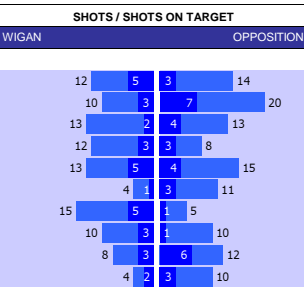

M	Abu Kamara	35	8	8	M	Babajide Adeeko	36	4	0
M	Marlon Pack	35	1	3	M	Sean Clare	32	1	1
M	Paddy Lane	34	5	11	M	Thelo Aasgaard	29	4	8
M	Joe Morrell	26	1	0	M	Stephen Humphrys	24	14	9
M	Alex Robertson	20	3	1	M	Martial Godo	24	8	4
M	Christian Saydee	11	22	2	M	Matthew Smith	23	3	1
F	Colby Bishop	38	3	20	F	Josh Magennis	13	21	5
F	Kusini Yengi	6	17	7	F	Charlie Wyke	12	6	7
F	Anthony Scully	3	3	0	F	Callum McManaman	11	25	2
F	Josh Martin	2	6	0	F	Charlie Kelman	5	7	3
F	Koby Mottoh	0	0	0	F	Chris Sze	2	15	1