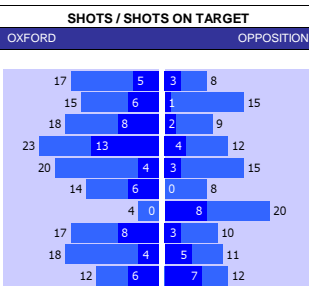

OXFORD 10 MATCH FORM									
SS	DATE	CMP	VEN	OPPOSITION	T	N	R	SCORE	
23/24	1604	LGE1	H	Lincoln	8	7	L	0	1
23/24	1304	LGE1	H	Peterboro	4	4	W	5	0
23/24	0604	LGE1	A	Burton	20	20	W	0	4
23/24	0104	LGE1	H	Fleetwood Town	23	23	W	4	0
23/24	2903	LGE1	A	Shrewsbury	18	18	D	1	1
23/24	1603	LGE1	A	Port Vale	23	22	W	0	2
23/24	1203	LGE1	A	Bolton	3	3	L	5	0
23/24	0903	LGE1	H	Cheltenham	21	21	W	2	1
23/24	0203	LGE1	A	Portsmouth	1	1	L	2	1
23/24	2402	LGE1	H	Leyton Orient	10	11	L	1	2

SQUAD STATS - SEASON TO DATE									
OXFORD					STEVENAGE				
P	PLAYER	APP	S	GLS	P	PLAYER	APP	S	GLS
G	James Beadle	25	0	0	G	Taye Ashby-Hammond	31	0	0
G	Jamie Cumming	17	0	0	G	Craig MacGillivray	9	0	0
D	Ciaran Brown	42	0	5	D	Carl Piergianni	41	0	4
D	Elliott Moore	38	0	1	D	Luther Wildin	31	0	2
D	Finley Stevens	25	6	1	D	Terence VanCuten	28	2	2
D	Sam Long	24	1	1	D	Nick Freeman	26	14	2
D	Greg Leigh	22	6	6	D	Dan Sweeney	21	0	1
D	Joe Bennett	11	4	0	D	Nathan Thompson	16	9	0

STEVENAGE 10 MATCH FORM									
SS	DATE	CMP	VEN	OPPOSITION	T	N	R	SCORE	
23/24	1304	LGE1	H	Burton	20	20	L	1	2
23/24	0904	LGE1	H	Barnsley	5	5	W	2	1
23/24	0604	LGE1	A	Exeter	16	14	L	1	0
23/24	0104	LGE1	A	Charlton	17	17	D	0	0
23/24	2903	LGE1	H	Bolton	3	3	D	0	0
23/24	2303	LGE1	A	Carlisle	24	24	D	2	2
23/24	1603	LGE1	H	Leyton Orient	11	11	L	0	1
23/24	1303	LGE1	A	Peterboro	5	4	L	3	1
23/24	0903	LGE1	H	Fleetwood Town	23	23	D	0	0
23/24	0203	LGE1	A	Lincoln	11	7	D	0	0