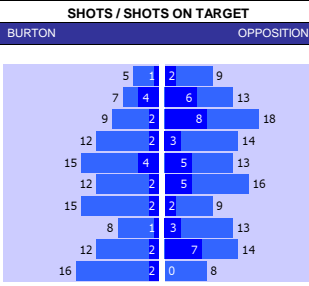

BURTON 10 MATCH FORM									
SS	DATE	CMP	VEN	OPPOSITION	T	N	R	SCORE	
23/24	1604	LGE1	H	Cheltenham	22	21	L	1	2
23/24	1304	LGE1	A	Stevenage	9	9	W	1	2
23/24	0604	LGE1	H	Oxford	7	6	L	0	4
23/24	0104	LGE1	H	Barnsley	5	5	L	1	3
23/24	2903	LGE1	A	Wigan	10	10	D	1	1
23/24	2303	LGE1	H	Port Vale	23	22	L	0	1
23/24	1603	LGE1	A	Exeter	17	14	L	1	0
23/24	1203	LGE1	A	Portsmouth	1	1	L	2	1
23/24	0903	LGE1	H	Peterboro	5	4	L	1	3
23/24	0203	LGE1	A	Cheltenham	21	21	D	0	0

SQUAD STATS - SEASON TO DATE									
BURTON					READING				
P	PLAYER	APP	S	GLS	P	PLAYER	APP	S	GLS
G	Max Crocombe	39	1	0	G	David Button	36	1	0
G	Jamal Blackman	4	0	0	G	Joel Pereira	7	0	0
D	Ryan Sweeney	32	3	1	D	Tyler Bindon	35	3	2
D	John Brayford	29	1	3	D	Andy Yiadom	26	6	0
D	Steve Seddon	26	7	2	D	Amadou Salif Mbengue	23	12	0
D	Sam Hughes	25	1	0	D	Nelson Abbey	21	1	0
D	Jake Caprice	17	9	0	D	Jeriel Dorsett	19	2	1
D	Tolaji Bola	9	1	0	D	Clinton Mola	18	10	0

READING 10 MATCH FORM									
SS	DATE	CMP	VEN	OPPOSITION	T	N	R	SCORE	
23/24	1304	LGE1	A	Barnsley	5	5	D	2	2
23/24	0904	LGE1	A	Bristol Rvs	16	15	W	0	2
23/24	0604	LGE1	H	Lincoln	6	7	D	1	1
23/24	0104	LGE1	A	Bolton	3	3	L	5	2
23/24	2903	LGE1	H	Northampton	12	12	W	1	0
23/24	1603	LGE1	H	Cambridge	20	19	W	4	0
23/24	1203	LGE1	A	Derby	2	2	L	2	1
23/24	0903	LGE1	H	Wycombe	16	13	L	1	2
23/24	0203	LGE1	A	Carlisle	24	24	W	1	3
23/24	2402	LGE1	H	Shrewsbury	19	18	L	2	3