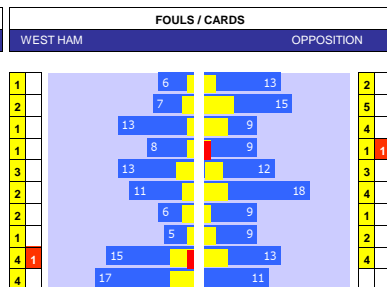

SQUAD STATS - SEASON TO DATE									
CRYSTAL PALACE					WEST HAM				
P	PLAYER	APP	S	GLS	P	PLAYER	APP	S	GLS
G	Sam Johnstone	20	0	0	G	Alphonse Areola	27	0	0
G	Dean Henderson	12	0	0	G	Lukasz Fabianski	6	3	0
D	Joachim Andersen	32	0	2	D	Vladimir Coufal	31	0	0
D	Jefferson Lerma	27	0	1	D	Emerson	30	1	1
D	Joel Ward	23	1	0	D	Kurt Zouma	27	1	3
D	Marc Guehi	22	0	0	D	Nayef Aguerd	21	0	1
D	Chris Richards	17	3	1	D	Konstantinos Mavropanos	15	3	1
D	Nathaniel Clyne	8	5	0	D	Ben Johnson	4	9	0
M	Tyrick Mitchell	31	0	1	M	James Ward-Prowse	31	1	6
M	Will Hughes	18	7	0	M	Tomas Soucek	29	3	6
M	Cheick Doucoure	11	0	0	M	Lucas Paqueta	26	0	4
M	Daniel Muñoz	10	0	0	M	Edson Alvarez	25	2	1
M	Adam Wharton	9	1	0	M	Mohammed Kudus	22	6	7
M	Jairo Riedewald	2	3	0	M	Michael Antonio	16	5	4
F	Jordan Ayew	28	2	4	F	Jarrod Bowen	31	0	15
F	Jean-Philippe Mateta	19	10	7	F	Said Benrahma	5	8	0
F	Eberechi Eze	19	3	7	F	Danny Ings	3	13	1
F	Odsonne Edouard	17	8	7	F	Maxwel Cornet	1	5	1
F	Jeffrey Schlupp	17	7	1	F	Divin Mubama	0	5	0

WEST HAM 10 MATCH FORM									
SS	DATE	CMP	VEN	OPPOSITION	T	N	R	SCORE	
23/24	1404	EPL	H	Fulham	13	12	L	0	2
23/24	0604	EPL	A	Wolves	11	11	W	1	2
23/24	0204	EPL	H	Tottenham	5	5	D	1	1
23/24	3003	EPL	A	Newcastle	10	6	L	4	3
23/24	1703	EPL	H	Aston Villa	4	4	D	1	1
23/24	1003	EPL	H	Burnley	20	19	D	2	2
23/24	0203	EPL	A	Everton	13	14	W	1	3
23/24	2602	EPL	H	Brentford	16	16	W	4	2
23/24	1702	EPL	A	Nott'm Forest	17	17	L	2	0
23/24	1102	EPL	H	Arsenal	3	2	L	0	6