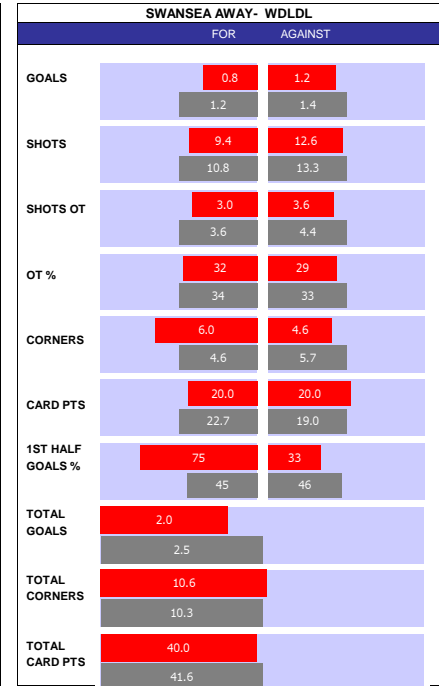

ENGLISH CHAMPIONSHIP				
P	TEAM	PL	GD	PTS
1	Ipswich	43	32	89
2	Leicester	42	41	88
3	Leeds	43	42	87
4	Southampton	42	30	84
5	West Brom	43	24	72
6	Norwich	43	16	71
7	Hull	42	8	65
8	Coventry	42	14	63
9	Middlesbrough	43	5	63
10	Preston	43	-4	63
11	Cardiff	43	-12	59
12	Bristol City	43	4	58
13	Sunderland	43	2	56
14	Swansea	43	-9	53
15	Watford	43	1	52
16	Millwall	43	-13	50
17	Blackburn	43	-14	49
18	Plymouth	43	-8	48
19	QPR	43	-17	47
20	Stoke	43	-19	47
21	Birmingham	43	-16	45
22	Huddersfield	43	-23	44
23	Sheffield Weds	43	-31	44
24	Rotherham	43	-53	23

HEAD TO HEAD									
DIV	DATE	H / A	G	S	O	C	Y	R	
ECH	02-12-23	Swansea	1	22	5	19	1	0	
		Huddersfield	1	5	3	1	2	0	
ECH	15-04-23	Swansea	1	19	5	5	4	0	
		Huddersfield	0	9	1	4	2	0	
ECH	12-11-22	Huddersfield	0	8	4	2	1	0	
		Swansea	0	16	6	11	2	0	
ECH	15-01-22	Huddersfield	1	11	8	4	0	0	
		Swansea	1	18	11	7	0	0	
ECH	25-09-21	Swansea	1	7	6	3	2	0	
		Huddersfield	0	5	0	2	2	0	
PER GAME AVGE :			1.2	24.0	9.8	11.6	3.2	0.0	

HUDDERSFIELD 10 MATCH FORM									
SS	DATE	CMP	VEN	OPPOSITION	T	N	R	SCORE	
23/24	1304	CH	A	Bristol City	12	12	D	1	1
23/24	0904	CH	A	Preston	10	10	L	4	1
23/24	0604	CH	H	Millwall	20	16	W	1	0
23/24	0104	CH	A	Stoke	17	20	D	1	1
23/24	2903	CH	H	Coventry	8	8	L	1	3
23/24	1603	CH	A	Rotherham	24	24	D	0	0
23/24	1003	CH	H	West Brom	5	5	L	1	4
23/24	0603	CH	A	Cardiff	11	11	L	1	0
23/24	0203	CH	H	Leeds	2	3	D	1	1
23/24	2402	CH	A	Watford	11	15	W	1	2

SQUAD STATS - SEASON TO DATE									
HUDDERSFIELD					SWANSEA				
P	PLAYER	APP	S	GLS	P	PLAYER	APP	S	GLS
G	Lee Nicholls	35	0	0	G	Carl Rushworth	43	0	0
G	Chris Maxwell	7	1	0	G	Andrew Fisher	0	0	0
D	Michal Helik	37	1	9	D	Josh Tymon	33	5	0
D	Matthew Pearson	34	2	3	D	Harry Darling	29	7	3
D	Tom Lees	27	3	0	D	Ben Cabango	29	3	0
D	Yuta Nakayama	18	5	0	D	Nathan Wood	24	1	1
D	Brodie Spencer	16	1	0	D	Joshua Key	22	4	2
D	Ben Jackson	13	10	1	D	Bashir Humphreys	21	2	1