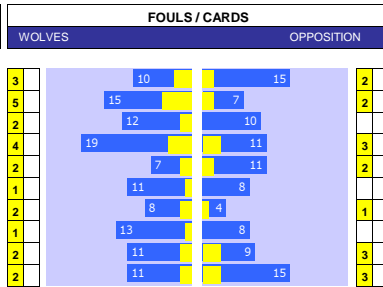

WOLVES 10 MATCH FORM									
SS	DATE	CMP	VEN	OPPOSITION	T	N	R	SCORE	
23/24	1304	EPL	A	Nott'm Forest	17	17	D	2	2
23/24	0604	EPL	H	West Ham	7	8	L	1	2
23/24	0204	EPL	A	Burnley	19	19	D	1	1
23/24	3003	EPL	A	Aston Villa	4	4	L	2	0
23/24	0903	EPL	H	Fulham	12	12	W	2	1
23/24	0203	EPL	A	Newcastle	10	6	L	3	0
23/24	2502	EPL	H	Sheffield United	20	20	W	1	0
23/24	1702	EPL	A	Tottenham	4	5	W	1	2
23/24	1002	EPL	H	Brentford	16	16	L	0	2
23/24	0402	EPL	A	Chelsea	10	9	W	2	4

SQUAD STATS - SEASON TO DATE									
WOLVES					ARSENAL				
P	PLAYER	APP	S	GLS	P	PLAYER	APP	S	GLS
G	Jose Sa	30	0	0	G	David Raya	26	0	0
G	Daniel Bentley	2	2	0	G	Aaron Ramsdale	6	0	0
D	Max Kilman	32	0	2	D	William Saliba	32	0	2
D	Toti Gomes	25	4	0	D	Ben White	29	2	2
D	Craig Dawson	25	0	1	D	Gabriel Magalhaes	28	2	4
D	Santiago Bueno	6	2	0	D	Oleksandr Zinchenko	20	5	1
D	Hugo Bueno	5	13	0	D	Jakub Kiwior	10	7	1
D	Jonny Otto	0	1	0	D	Takehiro Tomiyasu	5	12	1

ARSENAL 10 MATCH FORM									
SS	DATE	CMP	VEN	OPPOSITION	T	N	R	SCORE	
23/24	1404	EPL	H	Aston Villa	4	4	L	0	2
23/24	0604	EPL	A	Brighton	9	10	W	0	3
23/24	0304	EPL	H	Luton	18	18	W	2	0
23/24	3103	EPL	A	Man City	3	1	D	0	0
23/24	0903	EPL	H	Brentford	16	16	W	2	1
23/24	0403	EPL	A	Sheffield United	20	20	W	0	6
23/24	2402	EPL	H	Newcastle	8	6	W	4	1
23/24	1702	EPL	A	Burnley	19	19	W	0	5
23/24	1102	EPL	A	West Ham	8	8	W	0	6
23/24	0402	EPL	H	Liverpool	1	3	W	3	1