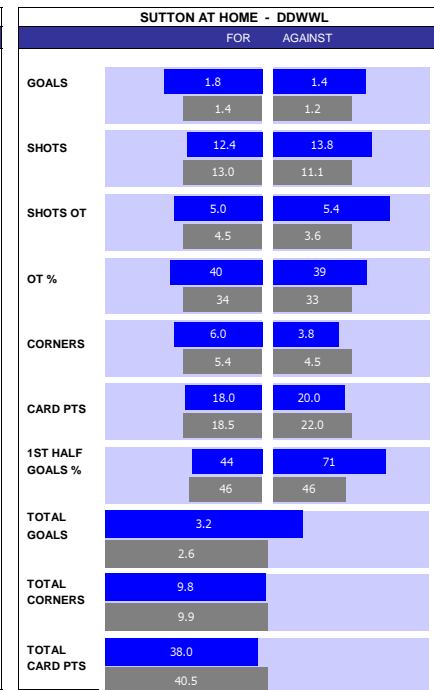

ENGLISH LEAGUE TWO				
P	TEAM	PL	GD	PTS
1	Stockport	44	47	89
2	Mansfield	44	42	82
3	Wrexham	44	33	82
4	Milton Keynes Dons	44	13	74
5	Crewe	44	7	70
6	Barrow	43	9	68
7	Crawley Town	44	4	66
8	Walsall	44	1	65
9	Doncaster	43	0	64
10	Gillingham	44	-10	63
11	AFC Wimbledon	44	10	62
12	Harrogate	44	-7	62
13	Bradford	43	-3	60
14	Morecambe	44	-13	60
15	Notts County	44	3	58
16	Newport County	44	-10	55
17	Tranmere	44	-1	54
18	Accrington	44	-9	54
19	Swindon	44	-4	53
20	Salford	44	-17	47
21	Grimsby	44	-17	46
22	Colchester	43	-17	44
23	Sutton	44	-25	40
24	Forest Green	44	-36	36