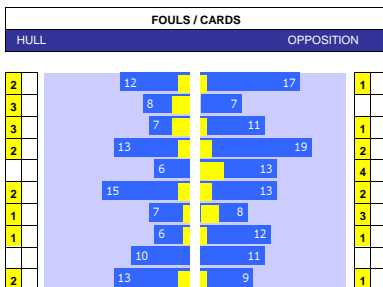

SQUAD STATS - SEASON TO DATE

WATFORD	HULL						
M Tom Dele-Bashiru	28	7	2	M Jean Seri	35	0	1
M Yaser Asprilla	25	16	6	M Tyler Morton	31	4	3
M Edo Kayembe	25	7	5	M Jaden Philogene	28	0	11
M Jake Livermore	25	4	3	M Adama Traore	14	9	2
M Ryan Andrews	24	13	2	M Anass Zaroury	9	3	2
M Ken Sema	22	4	1	M Abdulkadir Omur	8	4	0
F Ismael Kone	25	14	4	F Liam Delap	24	3	7
F Vakoun Issouf Bayo	24	12	6	F Ozan Tufan	22	11	9
F Matheus Martins	20	16	5	F Scott Twine	20	5	4
F Milet Rajovic	16	22	10	F Fabio Carvalho	16	0	8
F Rhys Healey	1	10	2	F Aaron Connolly	13	15	8