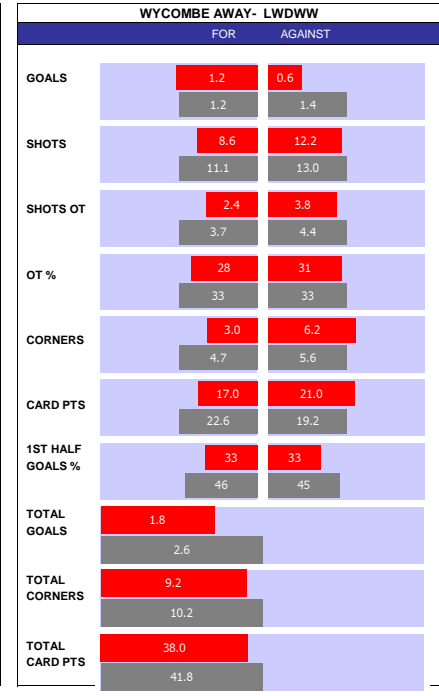

ENGLISH LEAGUE ONE 16/04/24
Table with 5 columns: P, TEAM, PL, GD, PTS. Lists teams from 1 to 24, including Wycombe (13th) and Carlisle (24th).