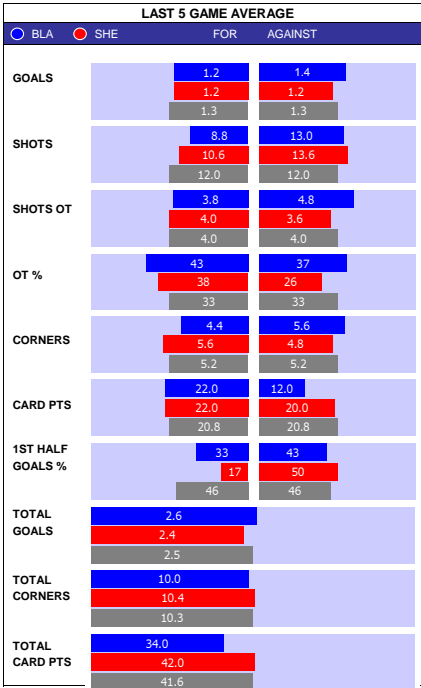

ENGLISH CHAMPIONSHIP			
P	TEAM	PL	GD PTS
1	Ipswich	43	32 89
2	Leicester	42	41 88
3	Leeds	43	42 87
4	Southampton	42	30 84
5	West Brom	43	24 72
6	Norwich	43	16 71
7	Hull	42	8 65
8	Coventry	42	14 63
9	Middlesbrough	43	5 63
10	Preston	43	-4 63
11	Cardiff	43	-12 59
12	Bristol City	43	4 58
13	Sunderland	43	2 56
14	Swansea	43	-9 53
15	Watford	43	1 52
16	Millwall	43	-13 50
17	Blackburn	43	-14 49
18	Plymouth	43	-8 48
19	QPR	43	-17 47
20	Stoke	43	-19 47
21	Birmingham	43	-16 45
22	Huddersfield	43	-23 44
23	Sheffield Weds	43	-31 44
24	Rotherham	43	-53 23

HEAD TO HEAD									
DIV	DATE	H / A	G	S	O	C	Y	R	
ECH	02-12-23	Sheffield Weds	3	13	8	3	2	0	
		Blackburn	1	18	5	7	1	0	
ECH	18-01-20	Sheffield Weds	0	4	1	1	1	1	
		Blackburn	5	15	9	5	1	0	
ECH	02-11-19	Blackburn	2	15	6	4	0	0	
		Sheffield Weds	1	17	5	13	0	0	
ECH	16-03-19	Sheffield Weds	4	10	4	2	4	0	
		Blackburn	2	8	4	3	0	0	
ECH	01-12-18	Blackburn	4	18	7	9	1	0	
		Sheffield Weds	2	7	2	7	1	0	
	PER GAME AVGE :		4.8	25.0	10.2	10.8	2.2	0.2	

BLACKBURN 10 MATCH FORM								
SS	DATE	CMP	VEN	OPPOSITION	T	N	R	SCORE
23/24	1304	CH	A	Leeds	3	3	W	0 1
23/24	1004	CH	A	Bristol City	12	12	L	5 0
23/24	0604	CH	H	Southampton	4	4	D	0 0
23/24	0104	CH	A	Sunderland	12	13	W	1 5
23/24	2903	CH	H	Ipswich	3	1	L	0 1
23/24	1603	CH	A	Middlesbrough	9	9	D	0 0
23/24	0903	CH	H	Plymouth	16	18	D	1 1
23/24	0503	CH	H	Millwall	18	16	D	1 1
23/24	0203	CH	A	Swansea	17	14	L	2 1
23/24	2402	CH	H	Norwich	9	6	D	1 1

SQUAD STATS - SEASON TO DATE					
BLACKBURN			SHEFFIELD WEDS		
P	PLAYER	APP	S	GLS	
P	Aynsley Pears	23	0	0	G Cameron Dawson 18 0 0
P	Leopold Wahlstedt	20	1	0	G James Beadle 16 0 0
D	Dominic Hyam	33	0	1	D Akin Famewo 29 4 0
D	Hayden Carter	26	2	0	D Di'Shon Bernard 28 2 0
D	Scott Wharton	23	4	2	D Bambo Diaby 26 5 0
D	James Hill	14	4	1	D Liam Palmer 22 9 1
D	Kyle McFadzean	8	2	0	D Michael Ihiekwe 21 3 1
D	Connor O'Riordan	0	2	0	D Dominic Iorfa 18 7 0