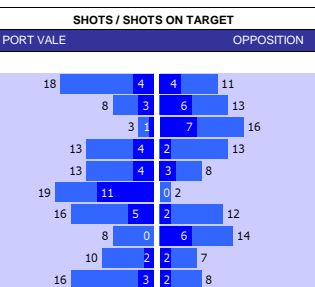

SQUAD STATS - SEASON TO DATE

P PLAYER	APP	S	GLS
G Nathan Baxter	30	0	0
G Joel Coleman	13	0	0
D Eoin Toal	37	0	4
D Ricardo Santos	33	0	0
D Gethin Jones	32	0	1
D Jack Iredale	22	8	3
D Will Forrester	8	5	0
D Caleb Taylor	3	2	0
M Josh Dacres-Cogley	41	0	3
M Josh Sheehan	37	4	2
M George Thomason	34	2	6
M Paris Maghoma	26	9	7
M Kyle Dempsey	22	16	2
M Randall Williams	21	8	3
F Dion Charles	29	1	13
F Victor Adeboyejo	28	7	10
F Jon Dadi Bodvarsson	11	25	4
F Aaron Collins	11	5	7
F Dan N'Lundulu	3	15	1
M Funso Ojo	36	1	2
M Ben Garrity	32	4	9
M Thomas Sang	25	11	0
M Gavin Massey	22	17	1
M Conor Grant	18	10	0
M Oliver Arblaster	18	2	2
F Ethan Chislett	34	6	8
F James Wilson	21	6	4
F Ryan Loft	14	10	1
F Uche Ikepeazu	8	9	1
F Baylee Dipepa	3	17	3

PORT VALE 10 MATCH FORM

SS	DATE	CMP	VEN	OPPOSITION	T	N	R	SCORE
23/24	1604	LGE1	H	Wycombe	15	13	L	1 2
23/24	1304	LGE1	H	Exeter	14	14	L	2 4
23/24	1004	LGE1	A	Peterboro	4	4	L	3 0
23/24	0604	LGE1	A	Wigan	10	10	D	0 0
23/24	0104	LGE1	A	Northampton	12	12	L	2 0
23/24	2903	LGE1	H	Bristol Rvs	14	15	W	2 0
23/24	2303	LGE1	A	Burton	19	20	W	0 1
23/24	1603	LGE1	H	Oxford	8	6	L	0 2
23/24	1203	LGE1	A	Leyton Orient	11	11	D	0 0
23/24	0903	LGE1	H	Shrewsbury	20	18	L	1 2