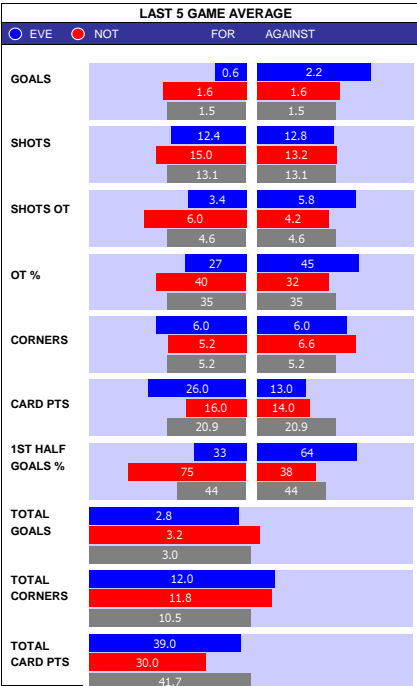

HEAD TO HEAD									
DIV	DATE	H / A	G	S	O	C	Y	R	
EPL	02-12-23	Nott'm Forest	0	13	2	4	1	0	
		Everton	1	12	3	3	0	0	
EPL	05-03-23	Nott'm Forest	2	10	4	3	3	0	
		Everton	2	10	3	3	5	0	
EPL	20-08-22	Everton	1	19	8	6	3	0	
		Nott'm Forest	1	14	5	2	2	0	
PER GAME AVGE :			2.3	26.0	8.3	7.0	4.7	0.0