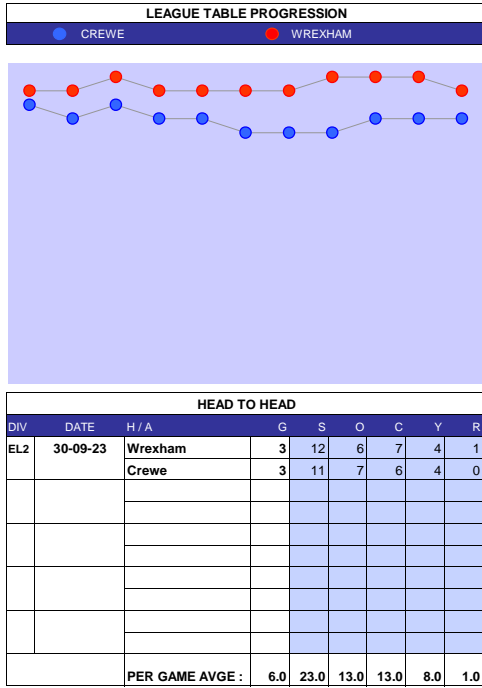

ENGLISH LEAGUE TWO				
P	TEAM	PL	GD	PTS
1	Stockport	44	47	89
2	Mansfield	44	42	82
3	Wrexham	44	33	82
4	Milton Keynes Dons	44	13	74
5	Crewe	44	7	70
6	Barrow	43	9	68
7	Crawley Town	44	4	66
8	Walsall	44	1	65
9	Doncaster	43	0	64
10	Gillingham	44	-10	63
11	AFC Wimbledon	44	10	62
12	Harrogate	44	-7	62
13	Bradford	43	-3	60
14	Morecambe	44	-13	60
15	Notts County	44	3	58
16	Newport County	44	-10	55
17	Tranmere	44	-1	54
18	Accrington	44	-9	54
19	Swindon	44	-4	53
20	Salford	44	-17	47
21	Grimsby	44	-17	46
22	Colchester	43	-17	44
23	Sutton	44	-25	40
24	Forest Green	44	-36	36