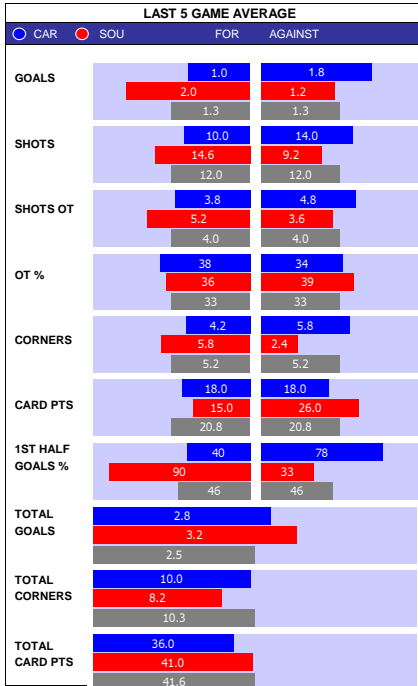

HEAD TO HEAD									
DIV	DATE	H / A	G	S	O	C	Y	R	
ECH	02-12-23	Southampton	2	18	6	7	1	0	
		Cardiff	0	10	3	3	1	0	
EPL	09-02-19	Southampton	1	14	7	8	3	0	
		Cardiff	2	6	3	2	3	0	
EPL	08-12-18	Cardiff	1	13	4	7	2	0	
		Southampton	0	12	1	7	2	0	
EPL	12-04-14	Southampton	0	19	7	5	0	0	
		Cardiff	1	6	4	5	0	0	
EPL	26-12-13	Cardiff	0	9	0	6	1	0	
		Southampton	3	11	6	3	2	0	
PER GAME AVGE :			2.0	23.6	8.2	10.6	3.0	0.0