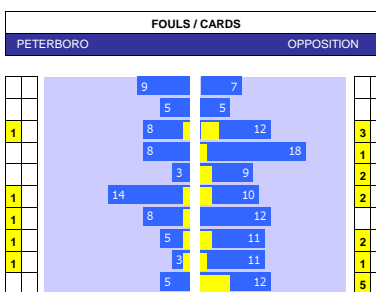

SQUAD STATS - SEASON TO DATE

BRISTOL RVS				PETERBORO					
M	PLAYER	APP	S	GLS	M	PLAYER	APP	S	GLS
M	Anthony Evans	34	6	6	M	Archie Collins	40	1	2
M	Luke Thomas	30	4	5	M	Ephron Mason-Clark	40	0	14
M	Sam Finley	25	5	0	M	Hector Kyrianiou	37	2	8
M	Josh Grant	16	13	1	M	Joel Randall	35	5	8
M	Grant Ward	15	5	1	M	Kwame Poku	33	3	11
M	Scott Sinclair	13	11	4	M	David Ajiboye	10	26	3
F	Chris Martin	27	6	15	F	Ricky-Jade Jones	29	11	9
F	Aaron Collins	23	4	3	F	Jonson Clarke-Harris	14	16	7
F	Jevani Brown	18	12	1	F	Malik Mothersille	4	14	0
F	John Marquis	13	22	4	F	Michael Olakigbe	2	3	0
F	Brandon Aguilera	5	4	2	F	Jacob Wakeling	0	7	0