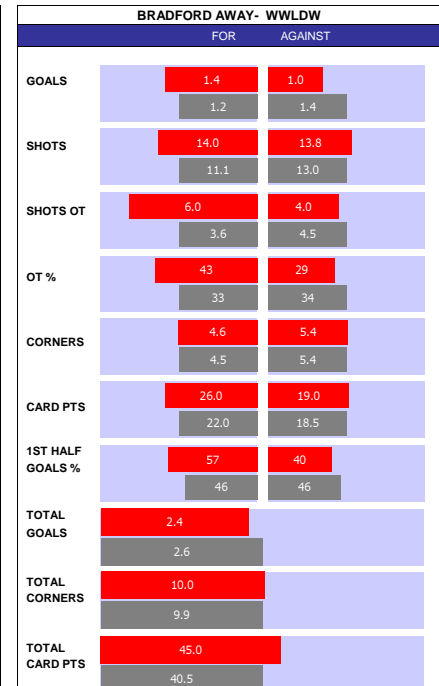

ENGLISH LEAGUE TWO				
P	TEAM	PL	GD	PTS
1	Stockport	44	47	89
2	Mansfield	44	42	82
3	Wrexham	44	33	82
4	Milton Keynes Dons	44	13	74
5	Crewe	44	7	70
6	Barrow	43	9	68
7	Crawley Town	44	4	66
8	Walsall	44	1	65
9	Doncaster	43	0	64
10	Gillingham	44	-10	63
12	Harrogate	44	-7	62
13	Bradford	43	-3	60
14	Morecambe	44	-13	60
15	Notts County	44	3	58
16	Newport County	44	-10	55
17	Tranmere	44	-1	54
18	Accrington	44	-9	54
19	Swindon	44	-4	53
20	Salford	44	-17	47
21	Grimsby	44	-17	46
22	Colchester	43	-17	44
23	Sutton	44	-25	40
24	Forest Green	44	-36	36

HEAD TO HEAD									
DIV	DATE	H / A	G	S	O	C	Y	R	
EL2	30-09-23	Bradford	1	10	2	10	1	0	
		Walsall	3	7	4	5	4	0	
EL2	07-03-23	Walsall	0	12	5	5	1	0	
		Bradford	0	10	0	1	3	0	
EL2	03-09-22	Bradford	2	9	3	4	2	0	
		Walsall	1	24	6	10	1	0	
EL2	25-01-22	Walsall	1	12	6	5	4	0	
		Bradford	2	8	4	1	2	0	
EL2	04-09-21	Bradford	1	17	5	13	0	0	
		Walsall	1	7	2	4	1	1	
PER GAME AVGE :			2.4	23.2	7.4	11.6	3.8	0.2	

WALSALL 10 MATCH FORM									
SS	DATE	CMP	VEN	OPPOSITION	T	N	R	SCORE	
23/24	1604	LGE2	H	Swindon	19	19	W	2	1
23/24	1304	LGE2	H	Notts County	15	15	L	1	3
23/24	0904	LGE2	A	Doncaster	12	9	L	2	1
23/24	0604	LGE2	A	Tranmere	17	17	W	1	3
23/24	0104	LGE2	H	Salford	20	20	W	2	1
23/24	2903	LGE2	A	Milton Keynes Dons	4	4	L	5	0
23/24	1603	LGE2	A	Colchester	23	22	D	1	1
23/24	1203	LGE2	H	Barrow	6	6	D	1	1
23/24	0903	LGE2	A	Forest Green	23	24	L	2	0
23/24	0203	LGE2	H	Doncaster	20	9	W	3	1

SQUAD STATS - SEASON TO DATE									
WALSALL					BRADFORD				
P	PLAYER	APP	S	GLS	P	PLAYER	APP	S	GLS
G	Owen Evans	24	0	0	G	Harry Lewis	26	0	0
G	Jackson Smith	19	2	0	G	Sam Walker	17	0	0
D	Donervon Daniels	32	0	1	D	Matthew Platt	30	2	2
D	David Okagbue	27	1	1	D	Ciaran Kelly	29	2	0
D	Oisín McEntee	20	0	4	D	Liam Ridehalgh	22	6	1
D	Taylor Allen	19	6	3	D	Sam Stubbs	22	4	0
D	Priestley Farquharson	17	0	1	D	Clarke Odour	20	9	3
D	Emmanuel Adegboyega	11	1	3	D	Jonathan Tomkinson	17	4	0