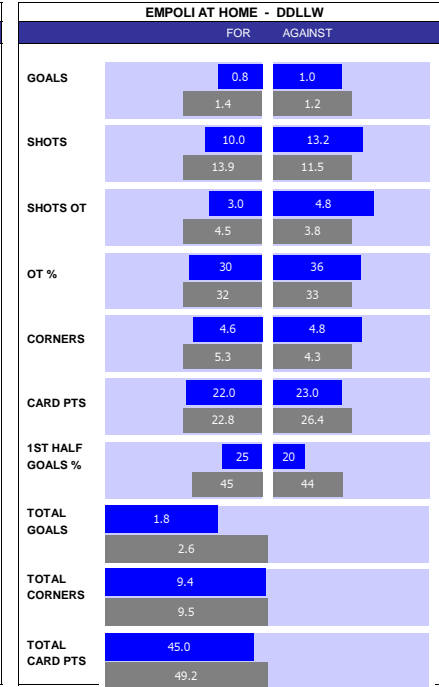

HEAD TO HEAD

DIV	DATE	H / A	G	S	O	C	Y	R
IT1	12-11-23	Napoli	0	18	7	8	1	0
		Empoli	1	8	3	3	1	0
IT1	25-02-23	Empoli	0	9	2	4	2	0
		Napoli	2	19	6	13	1	1
IT1	08-11-22	Napoli	2	18	4	5	1	0
		Empoli	0	6	1	0	6	1
IT1	24-04-22	Empoli	3	17	7	10	4	0
		Napoli	2	16	2	7	1	0
IT1	12-12-21	Napoli	0	30	6	10	0	0
		Empoli	1	12	5	3	1	0
		PER GAME AVGE :	2.2	30.6	8.6	12.6	3.6	0.4