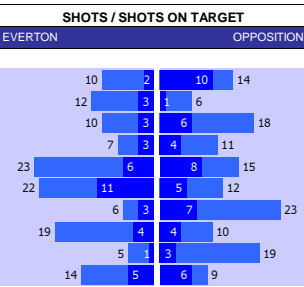

EVERTON 10 MATCH FORM									
SS	DATE	CMP	VEN	OPPOSITION	T	N	R	SCORE	
23/24	1504	EPL	A	Chelsea	9	9	L	6	0
23/24	0604	EPL	H	Burnley	19	19	W	1	0
23/24	0204	EPL	A	Newcastle	8	6	D	1	1
23/24	3003	EPL	A	Bournemouth	13	13	L	2	1
23/24	0903	EPL	A	Man United	6	7	L	2	0
23/24	0203	EPL	H	West Ham	8	8	L	1	3
23/24	2402	EPL	A	Brighton	7	10	D	1	1
23/24	1902	EPL	H	Crystal Palace	17	15	D	1	1
23/24	1002	EPL	A	Man City	2	1	L	2	0
23/24	0302	EPL	H	Tottenham	4	5	D	2	2