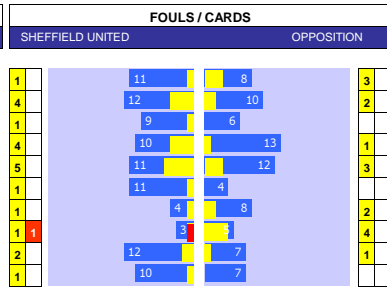

SHEFFIELD UNITED 10 MATCH FORM									
SS	DATE	CMP	VEN	OPPOSITION	T	N	R	SCORE	
23/24	1304	EPL	A	Brentford	16	16	L	2	0
23/24	0704	EPL	H	Chelsea	9	9	D	2	2
23/24	0404	EPL	A	Liverpool	2	3	L	3	1
23/24	3003	EPL	H	Fulham	12	12	D	3	3
23/24	0903	EPL	A	Bournemouth	14	13	D	2	2
23/24	0403	EPL	H	Arsenal	3	2	L	0	6
23/24	2502	EPL	A	Wolves	11	11	L	1	0
23/24	1802	EPL	H	Brighton	9	10	L	0	5
23/24	1002	EPL	A	Luton	18	18	W	1	3
23/24	0302	EPL	H	Aston Villa	5	4	L	0	5