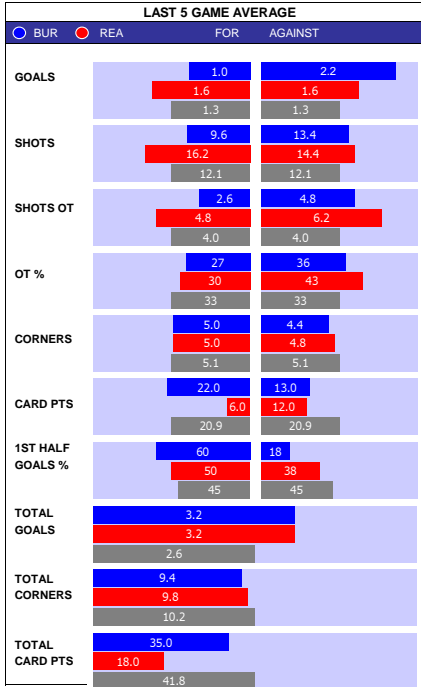

ENGLISH LEAGUE ONE				
P	TEAM	PL	GD	PTS
1	Portsmouth	44	36	94
2	Derby	44	38	86
3	Bolton	44	33	83
4	Peterboro	43	28	80
5	Barnsley	44	19	75
6	Oxford	44	22	73
7	Lincoln	44	26	71
8	Blackpool	44	17	70
9	Stevenage	44	10	67
10	Wigan	44	4	64
11	Leyton Orient	44	-3	62
12	Northampton	44	-8	59
13	Wycombe	43	2	58
14	Exeter	44	-15	58
15	Bristol Rvs	44	-12	57
16	Reading	44	-2	56
17	Charlton	44	0	52
18	Shrewsbury	44	-30	47
19	Cambridge	43	-21	46
20	Burton	44	-26	43
21	Cheltenham	43	-24	41
22	Port Vale	44	-31	40
23	Fleetwood Town	44	-27	37
24	Carlisle	44	-36	30

HEAD TO HEAD									
DIV	DATE	H / A	G	S	O	C	Y	R	
EL1	30-09-23	Reading	0	20	7	5	1	0	
		Burton	0	3	1	2	4	0	
ECH	30-01-18	Burton	1	5	1	3	3	0	
		Reading	3	11	4	6	3	0	
ECH	23-12-17	Reading	1	7	2	3	0	0	
		Burton	2	7	3	3	1	0	
ECH	07-05-17	Burton	2	16	7	9	1	0	
		Reading	4	14	10	4	0	0	
ECH	19-11-16	Reading	3	10	3	3	3	0	
		Burton	0	17	5	4	1	0	
PER GAME AVGE :			3.2	22.0	8.6	8.4	3.4	0.0	

BURTON 10 MATCH FORM									
SS	DATE	CMP	VEN	OPPOSITION	T	N	R	SCORE	
23/24	1604	LGE1	H	Cheltenham	22	21	L	1	2
23/24	1304	LGE1	A	Stevenage	9	9	W	1	2
23/24	0604	LGE1	H	Oxford	7	6	L	0	4
23/24	0104	LGE1	H	Barnsley	5	5	L	1	3
23/24	2903	LGE1	A	Wigan	10	10	D	1	1
23/24	2303	LGE1	H	Port Vale	23	22	L	0	1
23/24	1603	LGE1	A	Exeter	17	14	L	1	0
23/24	1203	LGE1	A	Portsmouth	1	1	L	2	1
23/24	0903	LGE1	H	Peterboro	5	4	L	1	3
23/24	0203	LGE1	A	Cheltenham	21	21	D	0	0

SQUAD STATS - SEASON TO DATE									
BURTON					READING				
P	PLAYER	APP	S	GLS	P	PLAYER	APP	S	GLS
G	Max Crocombe	39	1	0	G	David Button	36	1	0
G	Jamal Blackman	4	0	0	G	Joel Pereira	7	0	0
D	Ryan Sweeney	32	3	1	D	Tyler Bindon	35	3	2
D	John Brayford	29	1	3	D	Andy Yiadom	26	6	0
D	Steve Seddon	26	7	2	D	Amadou Salif Mbengue	23	12	0
D	Sam Hughes	25	1	0	D	Nelson Abbey	21	1	0
D	Jake Caprice	17	9	0	D	Jeriel Dorsett	19	2	1
D	Tolaji Bola	9	1	0	D	Clinton Mola	18	10	0