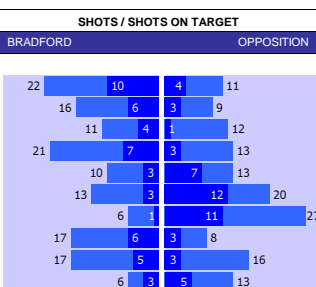

M	Isaac Hutchinson	40	3	11	M	Brad Halliday	38	3	4
M	Liam Gordon	40	1	2	M	Richard Smallwood	36	3	1
M	Brandon Comley	29	2	1	M	Alex Gilliead	32	4	3
M	Ryan Stirk	28	6	2	M	Jamie Walker	25	3	5
M	Tom Knowles	28	2	0	M	Lewis Richards	20	4	0
M	Ross Tierney	13	15	1	M	Kevin McDonald	10	9	0
F	Freddie Draper	21	0	10	F	Andy Cook	36	2	15
F	Jamille Matt	17	18	5	F	Tyler Smith	19	17	4
F	Josh Gordon	16	2	1	F	Bobby Pointon	13	8	2
F	Danny Johnson	10	10	4	F	Calum Kavanagh	8	4	4
F	Mo Faal	6	11	4	F	Adam Wilson	4	6	1