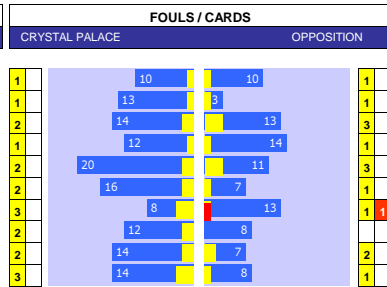

CRYSTAL PALACE 10 MATCH FORM									
SS	DATE	CMP	VEN	OPPOSITION	T	N	R	SCORE	
23/24	1404	EPL	A	Liverpool	3	3	W	0	1
23/24	0604	EPL	H	Man City	3	1	L	2	4
23/24	0204	EPL	A	Bournemouth	13	13	L	1	0
23/24	3003	EPL	A	Nott'm Forest	17	17	D	1	1
23/24	0903	EPL	H	Luton	18	18	D	1	1
23/24	0203	EPL	A	Tottenham	5	5	L	3	1
23/24	2402	EPL	H	Burnley	19	19	W	3	0
23/24	1902	EPL	A	Everton	12	14	D	1	1
23/24	1202	EPL	H	Chelsea	11	9	L	1	3
23/24	0302	EPL	A	Brighton	9	10	L	4	1