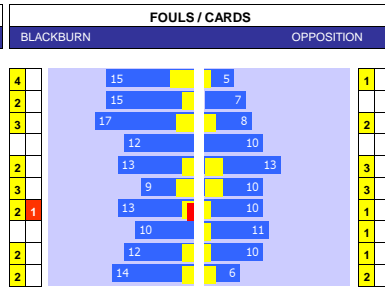

BLACKBURN 10 MATCH FORM								
SS	DATE	CMP	VEN	OPPOSITION	T	N	R	SCORE
23/24	1304	CH	A	Leeds	3	3	W	0 1
23/24	1004	CH	A	Bristol City	12	12	L	5 0
23/24	0604	CH	H	Southampton	4	4	D	0 0
23/24	0104	CH	A	Sunderland	12	13	W	1 5
23/24	2903	CH	H	Ipswich	3	1	L	0 1
23/24	1603	CH	A	Middlesbrough	9	9	D	0 0
23/24	0903	CH	H	Plymouth	16	18	D	1 1
23/24	0503	CH	H	Millwall	18	16	D	1 1
23/24	0203	CH	A	Swansea	17	14	L	2 1
23/24	2402	CH	H	Norwich	9	6	D	1 1

SQUAD STATS - SEASON TO DATE					
BLACKBURN			SHEFFIELD WEDS		
P	PLAYER	APP	S	GLS	
P	Aynsley Pears	23	0	0	G Cameron Dawson 18 0 0
P	Leopold Wahlstedt	20	1	0	G James Beadle 16 0 0
D	Dominic Hyam	33	0	1	D Akin Famewo 29 4 0
D	Hayden Carter	26	2	0	D Di'Shon Bernard 28 2 0
D	Scott Wharton	23	4	2	D Bambo Diaby 26 5 0
D	James Hill	14	4	1	D Liam Palmer 22 9 1
D	Kyle McFadzean	8	2	0	D Michael Ihiekwe 21 3 1
D	Connor O'Riordan	0	2	0	D Dominic Iorfa 18 7 0

SHEFFIELD WEDS 10 MATCH FORM								
SS	DATE	CMP	VEN	OPPOSITION	T	N	R	SCORE
23/24	1304	CH	H	Stoke	20	20	D	1 1
23/24	0904	CH	H	Norwich	6	6	D	2 2
23/24	0604	CH	A	QPR	16	19	W	0 2
23/24	0104	CH	A	Middlesbrough	10	9	L	2 0
23/24	2903	CH	H	Swansea	15	14	D	1 1
23/24	1603	CH	A	Ipswich	3	1	L	6 0
23/24	0803	CH	H	Leeds	3	3	L	0 2
23/24	0503	CH	H	Plymouth	16	18	W	1 0
23/24	0203	CH	A	Rotherham	24	24	W	0 1
23/24	2402	CH	H	Bristol City	12	12	W	2 1