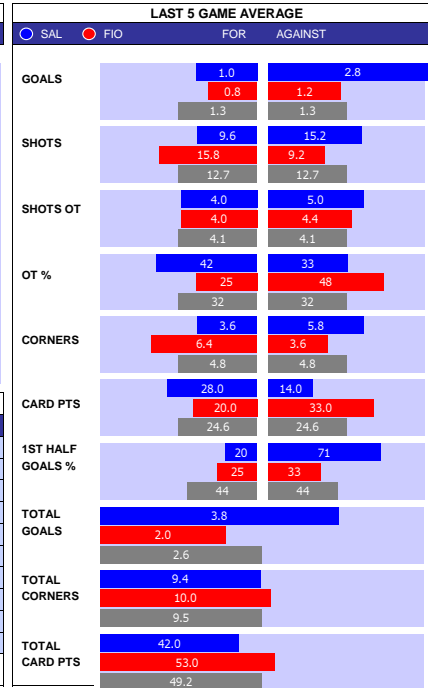

ITALIAN SERIE A 15/04/24 table with columns: P, TEAM, PL, GD, PTS. Lists teams from Inter to Salernitana.

HEAD TO HEAD table with columns: DIV, DATE, H/A, G, S, O, C, Y, R. Shows historical match data between the two teams.

SALERNITANA 10 MATCH FORM table with columns: SS, DATE, CMP, VEN, OPPOSITION, T, N, R, SCORE. Lists recent matches.

SQUAD STATS - SEASON TO DATE table with columns: P, PLAYER, APP, S, GLS. Lists player statistics for both teams.

FIORENTINA 10 MATCH FORM table with columns: SS, DATE, CMP, VEN, OPPOSITION, T, N, R, SCORE. Lists recent matches.

SQUAD STATS - SEASON TO DATE table with columns: P, PLAYER, APP, S, GLS. Lists player statistics for both teams.