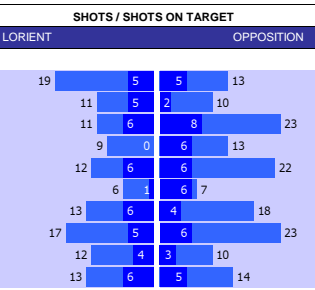

SQUAD STATS - SEASON TO DATE

NICE				LORIENT					
M	PLAYER	APP	S	GLS	M	PLAYER	APP	S	GLS
M	Morgan Sanson	20	4	0	M	Laurent Abergel	28	0	1
M	Khephren Thuram	19	2	1	M	Romain Faivre	16	1	5
M	Yousseuf Ndayishimiye	19	1	0	M	Theo Le Bris	14	11	0
M	Pablo Rosario	15	9	0	M	Tiemoue Bakayoko	11	4	2
M	Hicham Boudaoui	15	8	2	M	Eli Kroupi	10	14	5
M	Sofiane Diop	6	4	0	M	Darline Zidane Yongwa N	10	9	1
F	Gaetan Laborde	21	7	4	F	Julien Ponceau	22	4	2
F	Terem Moffi	19	5	10	F	Ayman Kari	10	2	1
F	Jeremie Boga	18	4	4	F	Mohamed Bamba	9	1	6
F	Evann Guessand	12	16	4	F	Aiyegun Tosin	8	7	2
F	Mohamed-Ali Cho	6	5	0	F	Bamba Dieng	5	9	2