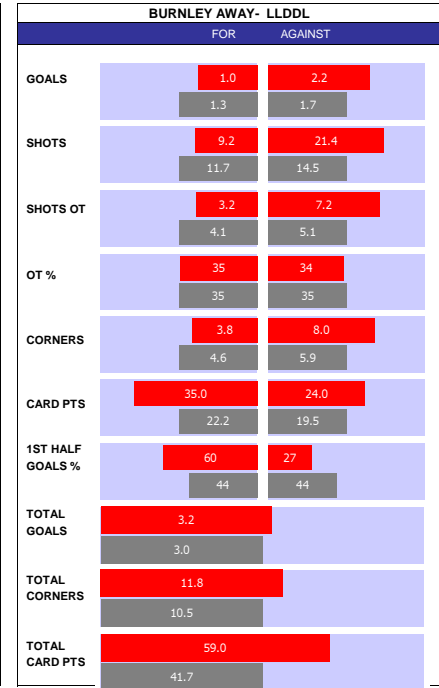

ENGLISH PREMIER LEAGUE				
P	TEAM	PL	GD	PTS
1	Man City	32	44	73
2	Arsenal	32	49	71
3	Liverpool	32	41	71
4	Aston Villa	33	19	63
5	Tottenham	32	16	60
6	Newcastle	32	17	50
7	Man United	32	-1	50
8	West Ham	33	-6	48
9	Chelsea	31	9	47
10	Brighton	32	2	44
11	Wolves	32	-5	43
12	Fulham	33	-2	42
13	Bournemouth	32	-10	42
14	Everton	32	-16	35
15	Crystal Palace	32	-17	33
16	Brentford	33	-11	32
17	Nott'm Forest	33	-16	30
18	Luton	33	-24	25
19	Burnley	33	-35	20
20	Sheffield United	32	-54	16

LEAGUE TABLE PROGRESSION									
● SHEFFIELD UNITED ● BURNLEY									
HEAD TO HEAD									
DIV	DATE	H / A	G	S	O	C	Y	R	
EPL	02-12-23	Burnley	5	19	7	6	2	0	
		Sheffield United	0	6	3	1	5	1	
ECH	10-04-23	Burnley	2	16	6	8	1	0	
		Sheffield United	0	4	1	2	3	1	
ECH	05-11-22	Sheffield United	5	28	12	10	2	0	
		Burnley	2	14	4	6	3	0	
EPL	05-07-20	Burnley	1	9	4	3	0	0	
		Sheffield United	1	10	3	9	0	0	
EPL	02-11-19	Sheffield United	3	13	6	7	1	0	
		Burnley	0	6	0	6	2	0	
PER GAME AVGE :			3.8	25.0	9.2	11.6	3.8	0.4