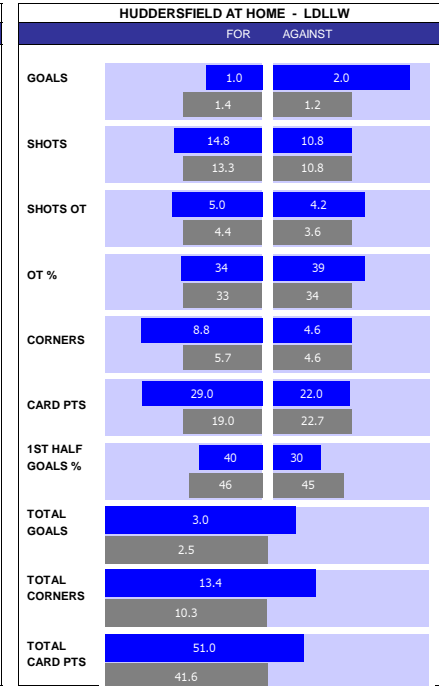

ENGLISH CHAMPIONSHIP				
P	TEAM	PL	GD	PTS
1	Ipswich	43	32	89
2	Leicester	42	41	88
3	Leeds	43	42	87
4	Southampton	42	30	84
5	West Brom	43	24	72
6	Norwich	43	16	71
7	Hull	42	8	65
8	Coventry	42	14	63
9	Middlesbrough	43	5	63
10	Preston	43	-4	63
11	Cardiff	43	-12	59
12	Bristol City	43	4	58
13	Sunderland	43	2	56
14	Swansea	43	-9	53
15	Watford	43	1	52
16	Millwall	43	-13	50
17	Blackburn	43	-14	49
18	Plymouth	43	-8	48
19	QPR	43	-17	47
20	Stoke	43	-19	47
21	Birmingham	43	-16	45
22	Huddersfield	43	-23	44
23	Sheffield Weds	43	-31	44
24	Rotherham	43	-53	23

HEAD TO HEAD									
DIV	DATE	H / A	G	S	O	C	Y	R	
ECH	02-12-23	Swansea	1	22	5	19	1	0	
		Huddersfield	1	5	3	1	2	0	
ECH	15-04-23	Swansea	1	19	5	5	4	0	
		Huddersfield	0	9	1	4	2	0	
ECH	12-11-22	Huddersfield	0	8	4	2	1	0	
		Swansea	0	16	6	11	2	0	
ECH	15-01-22	Huddersfield	1	11	8	4	0	0	
		Swansea	1	18	11	7	0	0	
ECH	25-09-21	Swansea	1	7	6	3	2	0	
		Huddersfield	0	5	0	2	2	0	
PER GAME AVGE :			1.2	24.0	9.8	11.6	3.2	0.0	

HUDDERSFIELD 10 MATCH FORM									
SS	DATE	CMP	VEN	OPPOSITION	T	N	R	SCORE	
23/24	1304	CH	A	Bristol City	12	12	D	1	1
23/24	0904	CH	A	Preston	10	10	L	4	1
23/24	0604	CH	H	Millwall	20	16	W	1	0
23/24	0104	CH	A	Stoke	17	20	D	1	1
23/24	2903	CH	H	Coventry	8	8	L	1	3
23/24	1603	CH	A	Rotherham	24	24	D	0	0
23/24	1003	CH	H	West Brom	5	5	L	1	4
23/24	0603	CH	A	Cardiff	11	11	L	1	0
23/24	0203	CH	H	Leeds	2	3	D	1	1
23/24	2402	CH	A	Watford	11	15	W	1	2

SQUAD STATS - SEASON TO DATE									
HUDDERSFIELD					SWANSEA				
P	PLAYER	APP	S	GLS	P	PLAYER	APP	S	GLS
G	Lee Nicholls	35	0	0	G	Carl Rushworth	43	0	0
G	Chris Maxwell	7	1	0	G	Andrew Fisher	0	0	0
D	Michal Helik	37	1	9	D	Josh Tymon	33	5	0
D	Matthew Pearson	34	2	3	D	Harry Darling	29	7	3
D	Tom Lees	27	3	0	D	Ben Cabango	29	3	0
D	Yuta Nakayama	18	5	0	D	Nathan Wood	24	1	1
D	Brodie Spencer	16	1	0	D	Joshua Key	22	4	2
D	Ben Jackson	13	10	1	D	Bashir Humphreys	21	2	1