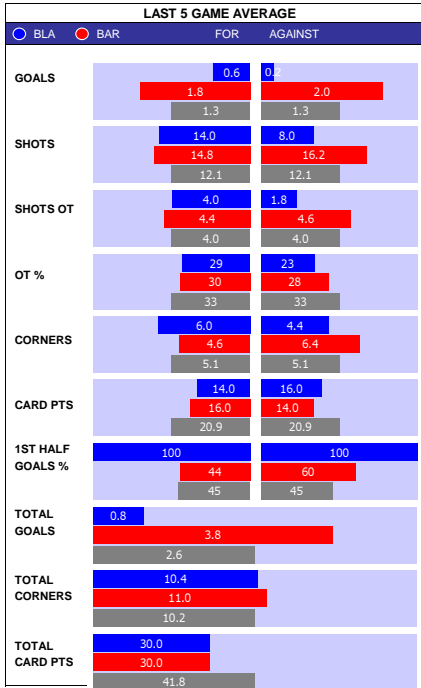

ENGLISH LEAGUE ONE				
P	TEAM	PL	GD	PTS
1	Portsmouth	44	36	94
2	Derby	44	38	86
3	Bolton	44	33	83
4	Peterboro	43	28	80
5	Barnsley	44	19	75
6	Oxford	44	22	73
7	Lincoln	44	26	71
8	Blackpool	44	17	70
9	Stevenage	44	10	67
10	Wigan	44	4	64
11	Leyton Orient	44	-3	62
12	Northampton	44	-8	59
13	Wycombe	43	2	58
14	Exeter	44	-15	58
15	Bristol Rvs	44	-12	57
16	Reading	44	-2	56
17	Charlton	44	0	52
18	Shrewsbury	44	-30	47
19	Cambridge	43	-21	46
20	Burton	44	-26	43
21	Cheltenham	43	-24	41
22	Port Vale	44	-31	40
23	Fleetwood Town	44	-27	37
24	Carlisle	44	-36	30