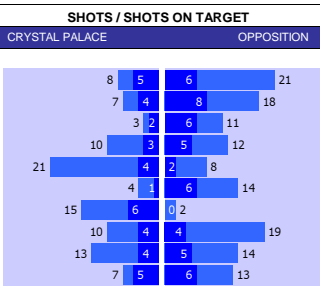

CRYSTAL PALACE 10 MATCH FORM									
SS	DATE	CMP	VEN	OPPOSITION	T	N	R	SCORE	
23/24	1404	EPL	A	Liverpool	3	3	W	0	1
23/24	0604	EPL	H	Man City	3	1	L	2	4
23/24	0204	EPL	A	Bournemouth	13	13	L	1	0
23/24	3003	EPL	A	Nott'm Forest	17	17	D	1	1
23/24	0903	EPL	H	Luton	18	18	D	1	1
23/24	0203	EPL	A	Tottenham	5	5	L	3	1
23/24	2402	EPL	H	Burnley	19	19	W	3	0
23/24	1902	EPL	A	Everton	12	14	D	1	1
23/24	1202	EPL	H	Chelsea	11	9	L	1	3
23/24	0302	EPL	A	Brighton	9	10	L	4	1