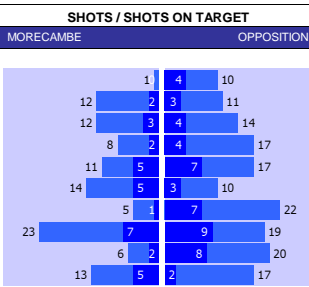

MORECAMBE 10 MATCH FORM									
SS	DATE	CMP	VEN	OPPOSITION	T	N	R	SCORE	
23/24	1304	LGE2	A	Stockport	1	1	L	2	0
23/24	0904	LGE2	H	Crewe	6	5	L	0	1
23/24	0604	LGE2	H	Doncaster	14	9	L	0	3
23/24	0104	LGE2	H	Barrow	5	6	W	2	1
23/24	2903	LGE2	A	Accrington	16	18	W	1	2
23/24	2303	LGE2	H	Gillingham	10	10	L	2	3
23/24	1703	LGE2	A	Salford	20	20	L	3	1
23/24	1203	LGE2	A	Newport County	13	16	L	5	3
23/24	0903	LGE2	H	Wrexham	3	3	L	1	3
23/24	0503	LGE2	H	Crawley Town	11	7	W	1	0

SQUAD STATS - SEASON TO DATE									
MORECAMBE					FOREST GREEN				
P	PLAYER	APP	S	GLS	P	PLAYER	APP	S	GLS
G	Archie Mair	20	0	0	G	Luke Daniels	19	0	0
G	Adam Smith	12	1	0	G	Vicente Reyes	14	0	0
D	Jacob Bedeau	43	0	2	D	Jamie Robson	40	4	1
D	Farrend Rawson	20	9	2	D	Ryan Inniss	34	2	0
D	Chris Stokes	18	6	2	D	Jordan Moore-Taylor	29	1	1
D	James Connolly	13	0	2	D	Dominic Bernard	25	10	0
D	Donald Love	12	2	0	D	Fankaty Dabo	20	9	0
D	Max Melbourne	4	13	0	D	Dominic Thompson	17	2	1

FOREST GREEN 10 MATCH FORM									
SS	DATE	CMP	VEN	OPPOSITION	T	N	R	SCORE	
23/24	1304	LGE2	A	Wrexham	2	3	L	6	0
23/24	0904	LGE2	A	Mansfield	4	2	L	1	0
23/24	0604	LGE2	H	Milton Keynes Dons	4	4	L	0	2
23/24	0104	LGE2	A	Crewe	6	5	W	0	3
23/24	2903	LGE2	H	Stockport	2	1	L	0	3
23/24	2303	LGE2	A	Doncaster	18	9	L	2	0
23/24	1603	LGE2	H	Sutton	24	23	L	0	1
23/24	1203	LGE2	A	Bradford	12	13	W	0	2
23/24	0903	LGE2	H	Walsall	7	8	W	2	0
23/24	0203	LGE2	A	Grimsby	22	21	L	1	0