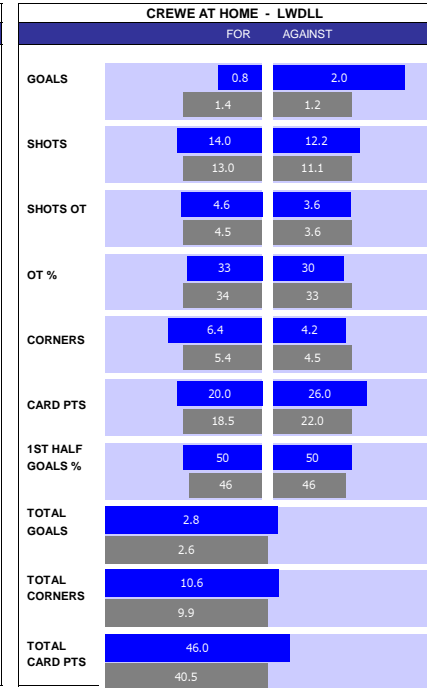

ENGLISH LEAGUE TWO				
P	TEAM	PL	GD	PTS
1	Stockport	44	47	89
2	Mansfield	44	42	82
3	Wrexham	44	33	82
4	Milton Keynes Dons	44	13	74
5	Crewe	44	7	70
6	Barrow	43	9	68
7	Crawley Town	44	4	66
8	Walsall	44	1	65
9	Doncaster	43	0	64
10	Gillingham	44	-10	63
11	AFC Wimbledon	44	10	62
12	Harrogate	44	-7	62
13	Bradford	43	-3	60
14	Morecambe	44	-13	60
15	Notts County	44	3	58
16	Newport County	44	-10	55
17	Tranmere	44	-1	54
18	Accrington	44	-9	54
19	Swindon	44	-4	53
20	Salford	44	-17	47
21	Grimsby	44	-17	46
22	Colchester	43	-17	44
23	Sutton	44	-25	40
24	Forest Green	44	-36	36