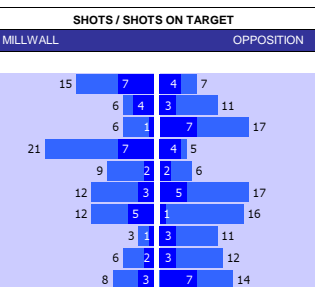

SQUAD STATS - SEASON TO DATE				
	SUNDERLAND	MILLWALL		
P PLAYER	APP	S	GLS	
G Anthony Patterson	43	0	0	
G Nathan Bishop	0	0	0	
D Trai Hume	43	0	1	
D Dan Ballard	40	0	3	
D Luke O'Nien	40	0	2	
D Niall Huggins	17	2	1	
D Jenson Seelt	11	6	0	
D Leo Hjelde	10	1	0	
M Daniel Neill	42	0	4	
M Pierre Ekwah	34	3	5	
M Abdoullah Ba	21	15	3	
M Patrick Roberts	20	10	0	
M Alex Pritchard	9	14	1	
M Adil Aouchiche	8	17	2	
F Jobe Bellingham	40	2	7	
F Jack Clarke	36	1	15	
F Mason Burstow	12	8	1	
F Nazarii Rusyn	9	12	2	
F Chris Rigg	6	12	2	
M George Saville	26	11	2	
M George Honeyman	25	3	0	
M Billy Mitchell	24	8	0	
M Casper de Norre	19	10	0	
M Duncan Watmore	17	14	3	
M Ryan Longman	16	16	3	
F Zian Flemming	40	3	7	
F Tom Bradshaw	19	12	4	
F Kevin Nisbet	17	9	5	
F Michael Obafemi	11	2	2	
F Adam Mayor	0	4	0	

MILLWALL 10 MATCH FORM									
SS	DATE	CMP	VEN	OPPOSITION	T	N	R	SCORE	
23/24	1304	CH	H	Cardiff	11	11	W	3	1
23/24	0904	CH	H	Leicester	1	2	W	1	0
23/24	0604	CH	A	Huddersfield	22	22	L	1	0
23/24	0104	CH	A	Rotherham	24	24	L	2	1
23/24	2903	CH	H	West Brom	5	5	D	1	1
23/24	1703	CH	A	Leeds	3	3	L	2	0
23/24	0903	CH	H	Birmingham	20	21	W	1	0
23/24	0503	CH	A	Blackburn	17	17	D	1	1
23/24	0203	CH	H	Watford	11	15	W	1	0
23/24	2402	CH	A	Southampton	4	4	W	1	2