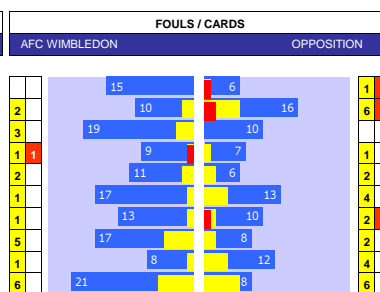

M	Regan Hendry	42	1	5	M	Armani Little	38	0	4
M	Connor Jennings	41	1	11	M	Jake Reeves	35	1	2
M	Kieron Morris	32	7	9	M	James Tolley	33	6	7
M	Brad Walker	27	1	0	M	Josh Neufville	26	10	1
M	Josh Hawkes	12	22	6	M	Jimmy Ball	13	11	1
M	Reece McAlear	8	15	0	M	Connor Lemonheigh-Evar	10	4	1
F	Rob Apter	28	7	11	F	Omar Bugiel	38	2	10
F	Harvey Saunders	23	13	2	F	Ali Al Hamadi	22	1	13
F	Kristian Dennis	14	14	2	F	Josh Kelly	12	3	0
F	Luke Norris	12	5	3	F	Josh Davison	11	24	4
F	Charlie Jolley	11	13	4	F	Ronan Curtis	8	6	4