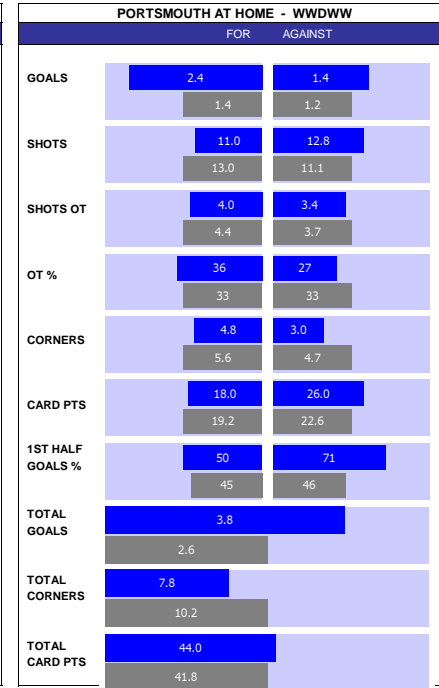

ENGLISH LEAGUE ONE				
P	TEAM	PL	GD	PTS
1	Portsmouth	44	36	94
2	Derby	44	38	86
3	Bolton	44	33	83
4	Peterboro	43	28	80
5	Barnsley	44	19	75
6	Oxford	44	22	73
7	Lincoln	44	26	71
8	Blackpool	44	17	70
9	Stevenage	44	10	67
10	Wigan	44	4	64
11	Leyton Orient	44	-3	62
12	Northampton	44	-8	59
13	Wycombe	43	2	58
14	Exeter	44	-15	58
15	Bristol Rvs	44	-12	57
16	Reading	44	-2	56
17	Charlton	44	0	52
18	Shrewsbury	44	-30	47
19	Cambridge	43	-21	46
20	Burton	44	-26	43
21	Cheltenham	43	-24	41
22	Port Vale	44	-31	40
23	Fleetwood Town	44	-27	37
24	Carlisle	44	-36	30

HEAD TO HEAD									
DIV	DATE	H / A	G	S	O	C	Y	R	
EL1	30-09-23	Wigan	1	7	1	1	3	1	
		Portsmouth	2	16	5	9	2	0	
EL1	26-04-22	Portsmouth	3	15	5	5	1	0	
		Wigan	2	12	5	7	2	0	
EL1	28-08-21	Wigan	1	4	2	2	1	0	
		Portsmouth	0	10	2	3	0	0	
EL1	02-04-18	Portsmouth	2	7	4	2	3	0	
		Wigan	1	10	4	7	2	0	
EL1	26-08-17	Wigan	1	18	9	4	0	1	
		Portsmouth	1	5	2	4	3	1	
PER GAME AVGE :			2.8	20.8	7.8	8.8	3.4	0.6	

PORTSMOUTH 10 MATCH FORM									
SS	DATE	CMP	VEN	OPPOSITION	T	N	R	SCORE	
23/24	1604	LGE1	H	Barnsley	5	5	W	3	2
23/24	1304	LGE1	A	Bolton	3	3	D	1	1
23/24	0604	LGE1	H	Shrewsbury	18	18	W	3	1
23/24	0204	LGE1	H	Derby	2	2	D	2	2
23/24	2903	LGE1	A	Wycombe	13	13	W	1	3
23/24	1603	LGE1	A	Peterboro	4	4	W	0	1
23/24	1203	LGE1	H	Burton	20	20	W	2	1
23/24	0903	LGE1	A	Blackpool	8	8	D	0	0
23/24	0203	LGE1	H	Oxford	7	6	W	2	1
23/24	2402	LGE1	A	Charlton	20	17	D	0	0

SQUAD STATS - SEASON TO DATE									
PORTSMOUTH					WIGAN				
P	PLAYER	APP	S	GLS	P	PLAYER	APP	S	GLS
G	Will Norris	43	0	0	G	Sam Tickle	44	0	0
G	Ryan Schofield	0	0	0	G	Ben Amos	0	0	0
D	Conor Shaughnessy	42	0	3	D	Charlie Hughes	40	1	4
D	Joe Rafferty	34	2	0	D	Liam Morrison	19	9	1
D	Sean Raggett	28	8	1	D	Steven Sessegnon	19	5	0
D	Jack Sparkes	21	15	0	D	Tom Pearce	13	10	1
D	Connor Ogilvie	21	1	2	D	Charlie Goode	11	2	0
D	Regan Poole	14	0	3	D	Jason Kerr	10	2	1