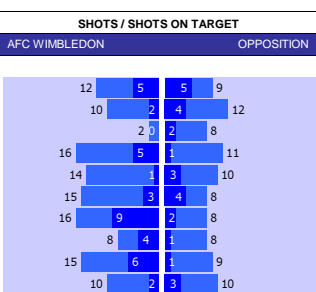

M	Regan Hendry	42	1	5	M	Armani Little	38	0	4
M	Connor Jennings	41	1	11	M	Jake Reeves	35	1	2
M	Kieron Morris	32	7	9	M	James Tolley	33	6	7
M	Brad Walker	27	1	0	M	Josh Neufville	26	10	1
M	Josh Hawkes	12	22	6	M	Jimmy Ball	13	11	1
M	Reece McAlear	8	15	0	M	Connor Lemonheigh-Evar	10	4	1
F	Rob Apter	28	7	11	F	Omar Bugiel	38	2	10
F	Harvey Saunders	23	13	2	F	Ali Al Hamadi	22	1	13
F	Kristian Dennis	14	14	2	F	Josh Kelly	12	3	0
F	Luke Norris	12	5	3	F	Josh Davison	11	24	4
F	Charlie Jolley	11	13	4	F	Ronan Curtis	8	6	4