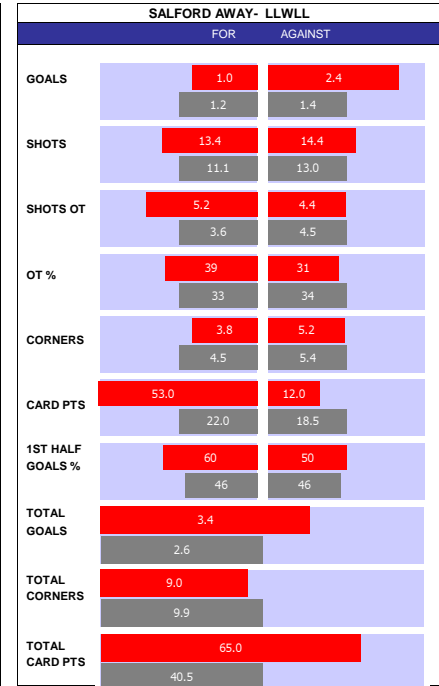

ENGLISH LEAGUE TWO				
P	TEAM	PL	GD	PTS
1	Stockport	44	47	89
2	Mansfield	44	42	82
3	Wrexham	44	33	82
4	Milton Keynes Dons	44	13	74
5	Crewe	44	7	70
6	Barrow	43	9	68
7	Crawley Town	44	4	66
8	Walsall	44	1	65
9	Doncaster	43	0	64
10	Gillingham	44	-10	63
11	AFC Wimbledon	44	10	62
12	Harrogate	44	-7	62
13	Bradford	43	-3	60
14	Morecambe	44	-13	60
15	Notts County	44	3	58
16	Newport County	44	-10	55
17	Tranmere	44	-1	54
18	Accrington	44	-9	54
19	Swindon	44	-4	53
20	Salford	44	-17	47
21	Grimsby	44	-17	46
22	Colchester	43	-17	44
23	Sutton	44	-25	40
24	Forest Green	44	-36	36

HEAD TO HEAD									
DIV	DATE	H / A	G	S	O	C	Y	R	
EL2	30-09-23	Salford	2	10	2	2	1	0	
		Newport County	1	15	4	6	3	0	
EL2	04-03-23	Salford	3	22	7	6	0	0	
		Newport County	1	12	3	1	1	0	
EL2	16-08-22	Newport County	2	12	4	4	3	0	
		Salford	3	12	6	4	2	0	
EL2	08-01-22	Newport County	0	16	4	3	1	0	
		Salford	2	11	4	3	1	0	
EL2	28-08-21	Salford	3	16	5	2	4	0	
		Newport County	0	15	5	2	3	0	
PER GAME AVGE :			3.4	28.2	8.8	6.6	3.8	0.0	

NEWPORT COUNTY 10 MATCH FORM									
SS	DATE	CMP	VEN	OPPOSITION	T	N	R	SCORE	
23/24	1304	LGE2	H	Tranmere	18	17	L	1	2
23/24	0904	LGE2	H	Accrington	18	18	L	1	3
23/24	0604	LGE2	A	Grimsby	21	21	L	1	0
23/24	0104	LGE2	H	Crawley Town	9	7	L	0	4
23/24	2903	LGE2	A	Colchester	22	22	L	2	1
23/24	2303	LGE2	A	Barrow	6	6	L	1	0
23/24	1603	LGE2	A	AFC Wimbledon	7	11	W	0	2
23/24	1203	LGE2	H	Morecambe	10	14	W	5	3
23/24	0903	LGE2	A	Stockport	2	1	L	1	0
23/24	0203	LGE2	H	Mansfield	1	2	L	0	1

SQUAD STATS - SEASON TO DATE									
NEWPORT COUNTY					SALFORD				
P	PLAYER	APP	S	GLS	P	PLAYER	APP	S	GLS
G	Nick Townsend	41	0	0	G	Alex Cairns	44	0	0
G	Jonny Maxted	3	1	0	G	Joe Wright	0	0	0
D	Will Evans	42	2	21	D	Curtis Tilt	42	1	3
D	Ryan Delaney	30	0	1	D	Declan John	29	3	0
D	Matthew Baker	28	2	0	D	Luke Garbutt	28	3	2
D	Adam Lewis	25	1	2	D	Theo Vassell	27	1	1
D	James Clarke	24	1	0	D	Adrian Mariappa	25	5	0
D	Kyle Jameson	14	2	1	D	Luke Bolton	20	0	0