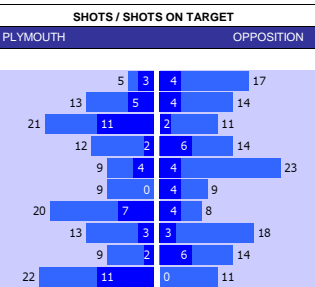

M	Wouter Burger	31	5	2	M	Bali Mumba	33	7	3
M	Josh Laurent	27	7	1	M	Jordan Houghton	32	7	0
M	Bae Jun-Ho	22	13	2	M	Adam Randell	27	15	3
M	Ben Pearson	22	7	0	M	Finn Azaz	21	5	7
M	Lynden Gooch	19	10	2	M	Joe Edwards	20	12	2
M	Daniel Johnson	19	7	2	M	Mikel Miller	19	15	1
F	Ryan Mmaee	17	7	3	F	Morgan Whittaker	42	1	19
F	Tyrese Campbell	11	9	1	F	Ryan Hardie	31	6	12
F	Niall Ennis	7	5	1	F	Ben Waine	8	21	2
F	Wesley	5	15	0	F	Callum Wright	8	10	0
F	Dwight Gayle	4	6	0	F	Mustapha Bundu	6	18	3