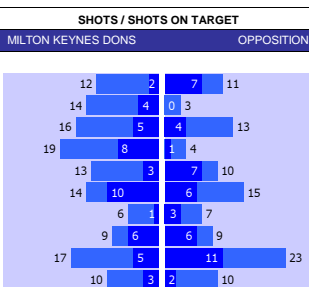

SQUAD STATS - SEASON TO DATE									
HARROGATE					MILTON KEYNES DONS				
P	PLAYER	APP	S	GLS	P	PLAYER	APP	S	GLS
M	Abraham Odoh	34	6	7	M	Jack Payne	36	3	5
M	Dean Cornelius	33	4	2	M	Daniel Harvie	36	1	3
M	Liam Gibson	27	2	0	M	Joseph Tomlinson	32	3	7
M	Kayne Ramsay	23	1	0	M	Ethan Robson	18	13	0
M	Stephen Dooley	19	4	0	M	Lewis Bates	16	3	0
M	Warren Burrell	16	12	1	M	Kyran Lofthouse	16	3	1
F	George Thomson	38	3	14	F	Alex Gilbey	44	0	11
F	Matthew Daly	35	3	6	F	Max Dean	20	7	14
F	Jack Muldoon	25	10	11	F	Daniel Kemp	14	5	3
F	Sam Folarin	17	8	3	F	Mohamed Eisa	12	8	5
F	Josh March	14	14	1	F	Jonathan Leko	11	12	3