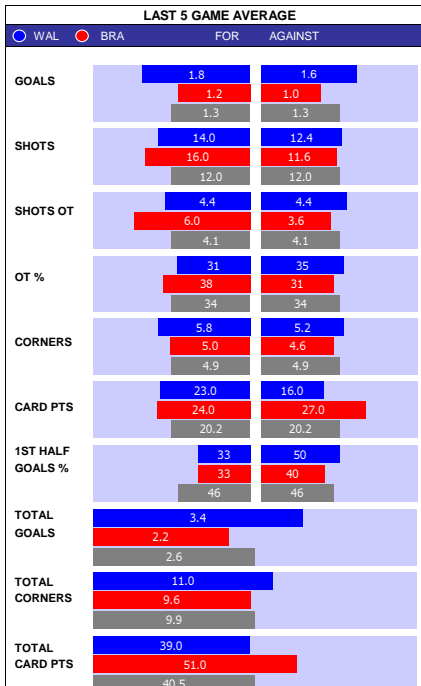

ENGLISH LEAGUE TWO				
P	TEAM	PL	GD	PTS
1	Stockport	44	47	89
2	Mansfield	44	42	82
3	Wrexham	44	33	82
4	Milton Keynes Dons	44	13	74
5	Crewe	44	7	70
6	Barrow	43	9	68
7	Crawley Town	44	4	66
8	Walsall	44	1	65
9	Doncaster	43	0	64
10	Gillingham	44	-10	63
12	Harrogate	44	-7	62
13	Bradford	43	-3	60
14	Morecambe	44	-13	60
15	Notts County	44	3	58
16	Newport County	44	-10	55
17	Tranmere	44	-1	54
18	Accrington	44	-9	54
19	Swindon	44	-4	53
20	Salford	44	-17	47
21	Grimsby	44	-17	46
22	Colchester	43	-17	44
23	Sutton	44	-25	40
24	Forest Green	44	-36	36

HEAD TO HEAD									
DIV	DATE	H / A	G	S	O	C	Y	R	
EL2	30-09-23	Bradford	1	10	2	10	1	0	
		Walsall	3	7	4	5	4	0	
EL2	07-03-23	Walsall	0	12	5	5	1	0	
		Bradford	0	10	0	1	3	0	
EL2	03-09-22	Bradford	2	9	3	4	2	0	
		Walsall	1	24	6	10	1	0	
EL2	25-01-22	Walsall	1	12	6	5	4	0	
		Bradford	2	8	4	1	2	0	
EL2	04-09-21	Bradford	1	17	5	13	0	0	
		Walsall	1	7	2	4	1	1	
PER GAME AVGE :			2.4	23.2	7.4	11.6	3.8	0.2	

WALSALL 10 MATCH FORM									
SS	DATE	CMP	VEN	OPPOSITION	T	N	R	SCORE	
23/24	1604	LGE2	H	Swindon	19	19	W	2	1
23/24	1304	LGE2	H	Notts County	15	15	L	1	3
23/24	0904	LGE2	A	Doncaster	12	9	L	2	1
23/24	0604	LGE2	A	Tranmere	17	17	W	1	3
23/24	0104	LGE2	H	Salford	20	20	W	2	1
23/24	2903	LGE2	A	Milton Keynes Dons	4	4	L	5	0
23/24	1603	LGE2	A	Colchester	23	22	D	1	1
23/24	1203	LGE2	H	Barrow	6	6	D	1	1
23/24	0903	LGE2	A	Forest Green	23	24	L	2	0
23/24	0203	LGE2	H	Doncaster	20	9	W	3	1

SQUAD STATS - SEASON TO DATE									
WALSALL					BRADFORD				
P	PLAYER	APP	S	GLS	P	PLAYER	APP	S	GLS
G	Owen Evans	24	0	0	G	Harry Lewis	26	0	0
G	Jackson Smith	19	2	0	G	Sam Walker	17	0	0
D	Donervon Daniels	32	0	1	D	Matthew Platt	30	2	2
D	David Okagbue	27	1	1	D	Ciaran Kelly	29	2	0
D	Oisín McEntee	20	0	4	D	Liam Ridehalgh	22	6	1
D	Taylor Allen	19	6	3	D	Sam Stubbs	22	4	0
D	Priestley Farquharson	17	0	1	D	Clarke Odour	20	9	3
D	Emmanuel Adegboyega	11	1	3	D	Jonathan Tomkinson	17	4	0