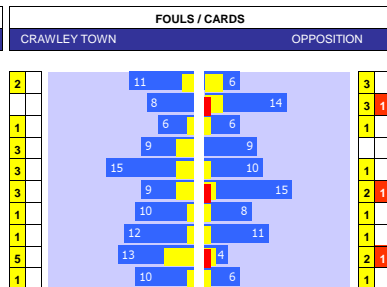

M	Harry Beautyman	28	11	5	M	Jay Williams	37	0	1
M	Josh Coley	28	9	3	M	Nick Tsaroulla	34	7	4
M	Patrick Omari	21	14	5	M	Ronan Darcy	33	9	5
M	Christian N'Guessian	20	15	0	M	Liam Kelly	30	4	3
M	Craig Clay	19	8	1	M	Kellan Gordon	23	9	1
M	Ben Eastmond	18	3	2	M	Ben Gladwin	13	0	2
F	Harry Smith	32	3	10	F	Danilo Orsi-Dadamo	42	0	17
F	Lee Angol	14	12	2	F	Adam Campbell	26	13	7
F	Scott Kashket	4	3	0	F	Klaidi Lolos	24	19	11
F	Tope Fadahunsi	2	8	1	F	Dominic Telford	4	0	0
F	Hisham Kasimu	1	5	0	F	Jedidiah Brown	0	0	0