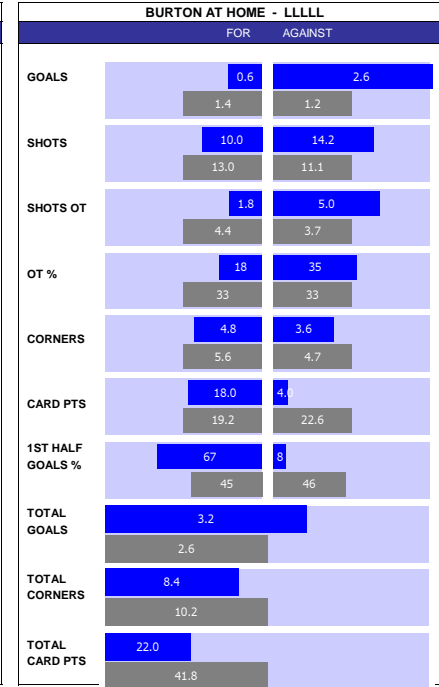

ENGLISH LEAGUE ONE				
P	TEAM	PL	GD	PTS
1	Portsmouth	44	36	94
2	Derby	44	38	86
3	Bolton	44	33	83
4	Peterboro	43	28	80
5	Barnsley	44	19	75
6	Oxford	44	22	73
7	Lincoln	44	26	71
8	Blackpool	44	17	70
9	Stevenage	44	10	67
10	Wigan	44	4	64
11	Leyton Orient	44	-3	62
12	Northampton	44	-8	59
13	Wycombe	43	2	58
14	Exeter	44	-15	58
15	Bristol Rvs	44	-12	57
16	Reading	44	-2	56
17	Charlton	44	0	52
18	Shrewsbury	44	-30	47
19	Cambridge	43	-21	46
20	Burton	44	-26	43
21	Cheltenham	43	-24	41
22	Port Vale	44	-31	40
23	Fleetwood Town	44	-27	37
24	Carlisle	44	-36	30

HEAD TO HEAD									
DIV	DATE	H / A	G	S	O	C	Y	R	
EL1	30-09-23	Reading	0	20	7	5	1	0	
		Burton	0	3	1	2	4	0	
ECH	30-01-18	Burton	1	5	1	3	3	0	
		Reading	3	11	4	6	3	0	
ECH	23-12-17	Reading	1	7	2	3	0	0	
		Burton	2	7	3	3	1	0	
ECH	07-05-17	Burton	2	16	7	9	1	0	
		Reading	4	14	10	4	0	0	
ECH	19-11-16	Reading	3	10	3	3	3	0	
		Burton	0	17	5	4	1	0	
PER GAME AVGE :			3.2	22.0	8.6	8.4	3.4	0.0	

BURTON 10 MATCH FORM									
SS	DATE	CMP	VEN	OPPOSITION	T	N	R	SCORE	
23/24	1604	LGE1	H	Cheltenham	22	21	L	1	2
23/24	1304	LGE1	A	Stevenage	9	9	W	1	2
23/24	0604	LGE1	H	Oxford	7	6	L	0	4
23/24	0104	LGE1	H	Barnsley	5	5	L	1	3
23/24	2903	LGE1	A	Wigan	10	10	D	1	1
23/24	2303	LGE1	H	Port Vale	23	22	L	0	1
23/24	1603	LGE1	A	Exeter	17	14	L	1	0
23/24	1203	LGE1	A	Portsmouth	1	1	L	2	1
23/24	0903	LGE1	H	Peterboro	5	4	L	1	3
23/24	0203	LGE1	A	Cheltenham	21	21	D	0	0

SQUAD STATS - SEASON TO DATE									
BURTON					READING				
P	PLAYER	APP	S	GLS	P	PLAYER	APP	S	GLS
G	Max Crocombe	39	1	0	G	David Button	36	1	0
G	Jamal Blackman	4	0	0	G	Joel Pereira	7	0	0
D	Ryan Sweeney	32	3	1	D	Tyler Bindon	35	3	2
D	John Brayford	29	1	3	D	Andy Yiadom	26	6	0
D	Steve Seddon	26	7	2	D	Amadou Salif Mbengue	23	12	0
D	Sam Hughes	25	1	0	D	Nelson Abbey	21	1	0
D	Jake Caprice	17	9	0	D	Jeriel Dorsett	19	2	1
D	Tolaji Bola	9	1	0	D	Clinton Mola	18	10	0