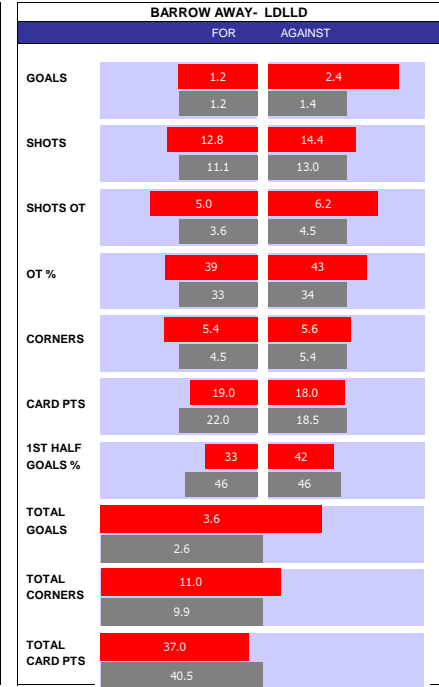

ENGLISH LEAGUE TWO 16/04/24

P	TEAM	PL	GD	PTS
1	Stockport	44	47	89
2	Mansfield	44	42	82
3	Wrexham	44	33	82
4	Milton Keynes Dons	44	13	74
5	Crewe	44	7	70
6	Barrow	43	9	68
7	Crawley Town	44	4	66
8	Walsall	44	1	65
9	Doncaster	43	0	64
10	Gillingham	44	-10	63
11	AFC Wimbledon	44	10	62
12	Harrogate	44	-7	62
13	Bradford	43	-3	60
14	Morecambe	44	-13	60
15	Notts County	44	3	58
16	Newport County	44	-10	55
17	Tranmere	44	-1	54
18	Accrington	44	-9	54
19	Swindon	44	-4	53
20	Salford	44	-17	47
21	Grimsby	44	-17	46
22	Colchester	43	-17	44
23	Sutton	44	-25	40
24	Forest Green	44	-36	36