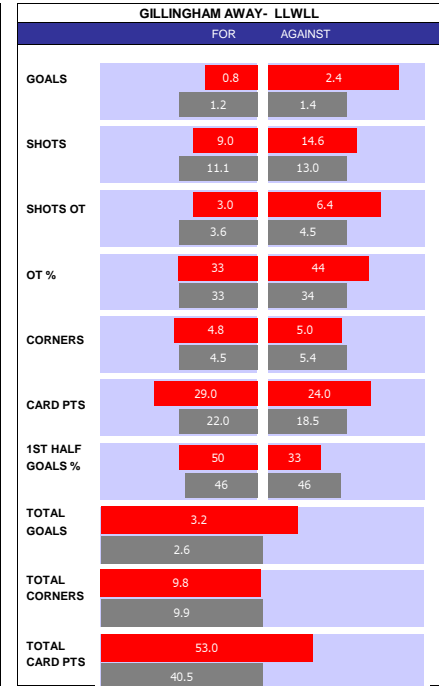

ENGLISH LEAGUE TWO				
P	TEAM	PL	GD	PTS
1	Stockport	44	47	89
2	Mansfield	44	42	82
3	Wrexham	44	33	82
4	Milton Keynes Dons	44	13	74
5	Crewe	44	7	70
6	Barrow	43	9	68
7	Crawley Town	44	4	66
8	Walsall	44	1	65
9	Doncaster	43	0	64
10	Gillingham	44	-10	63
11	AFC Wimbledon	44	10	62
12	Harrogate	44	-7	62
13	Bradford	43	-3	60
14	Morecambe	44	-13	60
15	Notts County	44	3	58
16	Newport County	44	-10	55
17	Tranmere	44	-1	54
18	Accrington	44	-9	54
19	Swindon	44	-4	53
20	Salford	44	-17	47
21	Grimsby	44	-17	46
22	Colchester	43	-17	44
23	Sutton	44	-25	40
24	Forest Green	44	-36	36

HEAD TO HEAD										
DIV	DATE	H / A	G	S	O	C	Y	R		
EL2	30-09-23	Gillingham	1	20	4	5	4	0		
		Mansfield	1	17	3	11	2	0		
EL2	11-02-23	Mansfield	2	17	6	5	2	0		
		Gillingham	0	8	3	5	3	0		
EL2	17-09-22	Gillingham	0	6	2	5	1	0		
		Mansfield	2	14	3	10	1	0		
PER GAME AVGE :			2.0	27.3	7.0	13.7	4.3	0.0		

MANSFIELD 10 MATCH FORM										
SS	DATE	CMP	VEN	OPPOSITION	T	N	R	SCORE		
23/24	1604	LGE2	H	Accrington	18	18	W	2	1	
23/24	1304	LGE2	A	Milton Keynes Dons	4	4	W	1	4	
23/24	0904	LGE2	H	Forest Green	24	24	W	1	0	
23/24	0604	LGE2	H	Crawley Town	7	7	L	1	4	
23/24	2903	LGE2	A	Wrexham	3	3	L	2	0	
23/24	2303	LGE2	H	Colchester	22	22	D	1	1	
23/24	1603	LGE2	A	Bradford	13	13	W	1	5	
23/24	1203	LGE2	A	Tranmere	17	17	L	2	1	
23/24	0903	LGE2	H	Swindon	17	19	W	3	2	
23/24	0503	LGE2	H	Milton Keynes Dons	5	4	L	1	2	

SQUAD STATS - SEASON TO DATE										
MANSFIELD					GILLINGHAM					
P	PLAYER	APP	S	GLS	P	PLAYER	APP	S	GLS	
G	Christy Pym	43	0	0	G	Jake Turner	35	0	0	
G	Scott Flinders	0	0	0	G	Glenn Morris	9	0	0	
D	Aden Flint	42	1	2	D	Shadrach Ogie	37	0	1	
D	Jordan Bowery	35	6	2	D	Conor Masterson	36	3	6	
D	Lewis Brunt	33	1	2	D	Max Ehmer	33	4	0	
D	Bailey Cargill	28	8	5	D	Scott Malone	27	13	4	
D	Calum MacDonald	15	3	0	D	Cheyne Alexander	19	3	0	
D	Callum Johnson	11	5	1	D	Max Clark	18	3	1