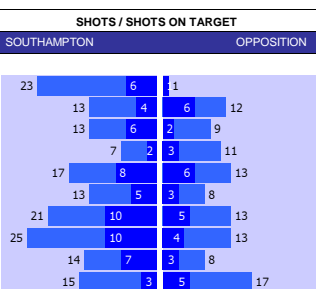

SQUAD STATS - SEASON TO DATE									
CARDIFF					SOUTHAMPTON				
P	PLAYER	APP	S	GLS	P	PLAYER	APP	S	GLS
G	Jak Alnwick	24	0	0	G	Gavin Bazunu	41	0	0
G	Ethan Horvath	13	0	0	G	Joe Lumley	0	0	0
D	Dimitrios Goutas	43	0	4	D	Kyle Walker-Peters	38	0	3
D	Perry Ng	39	0	6	D	Jan Bednarek	35	2	2
D	Jamilu Collins	33	3	1	D	Taylor Harwood-Bellis	35	0	2
D	Mark McGuinness	29	0	2	D	Ryan Manning	26	7	0
D	Nathaniel Phillips	14	1	0	D	Jack Stephens	15	5	0
D	Josh Wilson-Esbrand	8	3	0	D	James Bree	11	4	0
M	Karlan Grant	37	2	6	M	Will Smallbone	32	6	5
M	Manolis Siopis	35	4	0	M	Stuart Armstrong	31	9	4
M	Joe Ralls	30	3	1	M	Flynn Downes	29	1	2
M	Josh Bowler	28	8	4	M	Shea Charles	13	16	0
M	Ryan Wintle	26	14	2	M	Carlos Alcaraz	13	10	3
M	Rubin Colwill	13	21	1	M	Joe Arbo	12	18	3
F	Yakou Meite	25	12	2	F	Adam Armstrong	40	1	20
F	Kion Etete	12	16	3	F	Che Adams	21	14	13
F	Ike Ugbo	11	9	4	F	Samuel Edozie	15	13	6
F	Callum Robinson	9	13	1	F	Ryan Fraser	12	23	6
F	David Turnbull	8	6	0	F	Kamaldeen Sulemana	10	12	0

SOUTHAMPTON 10 MATCH FORM									
SS	DATE	CMP	VEN	OPPOSITION	T	N	R	SCORE	
23/24	1604	CH	H	Preston	10	10	W	3	0
23/24	1304	CH	H	Watford	14	15	W	3	2
23/24	0904	CH	H	Coventry	7	8	W	2	1
23/24	0604	CH	A	Blackburn	17	17	D	0	0
23/24	0104	CH	A	Ipswich	1	1	L	3	2
23/24	2903	CH	H	Middlesbrough	10	9	D	1	1
23/24	0903	CH	H	Sunderland	11	13	W	4	2
23/24	0203	CH	A	Birmingham	18	21	W	3	4
23/24	2402	CH	H	Millwall	21	16	L	1	2
23/24	2002	CH	H	Hull	8	7	L	1	2