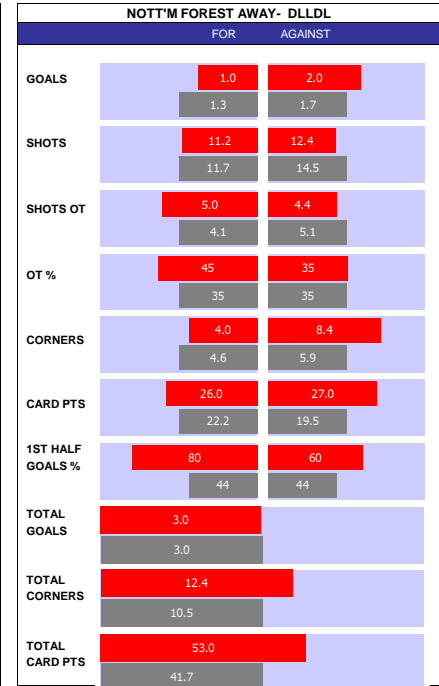

HEAD TO HEAD									
DIV	DATE	H / A	G	S	O	C	Y	R	
EPL	02-12-23	Nott'm Forest	0	13	2	4	1	0	
		Everton	1	12	3	3	0	0	
EPL	05-03-23	Nott'm Forest	2	10	4	3	3	0	
		Everton	2	10	3	3	5	0	
EPL	20-08-22	Everton	1	19	8	6	3	0	
		Nott'm Forest	1	14	5	2	2	0	
PER GAME AVGE :			2.3	26.0	8.3	7.0	4.7	0.0