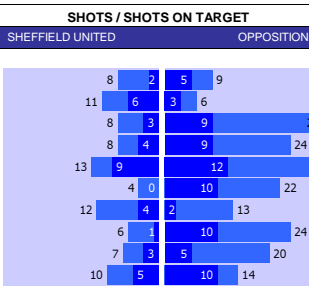

SHEFFIELD UNITED 10 MATCH FORM									
SS	DATE	CMP	VEN	OPPOSITION	T	N	R	SCORE	
23/24	1304	EPL	A	Brentford	16	16	L	2	0
23/24	0704	EPL	H	Chelsea	9	9	D	2	2
23/24	0404	EPL	A	Liverpool	2	3	L	3	1
23/24	3003	EPL	H	Fulham	12	12	D	3	3
23/24	0903	EPL	A	Bournemouth	14	13	D	2	2
23/24	0403	EPL	H	Arsenal	3	2	L	0	6
23/24	2502	EPL	A	Wolves	11	11	L	1	0
23/24	1802	EPL	H	Brighton	9	10	L	0	5
23/24	1002	EPL	A	Luton	18	18	W	1	3
23/24	0302	EPL	H	Aston Villa	5	4	L	0	5