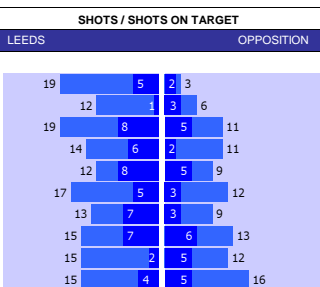

SQUAD STATS - SEASON TO DATE									
MIDDLESBROUGH					LEEDS				
P	PLAYER	APP	S	GLS	P	PLAYER	APP	S	GLS
M	Jonny Howson	32	3	2	M	Georginio Rutter	41	1	6
M	Isaiah Jones	28	4	6	M	Archie Gray	38	3	0
M	Sam Greenwood	25	11	5	M	Crysencio Summerville	38	2	17
M	Daniel Barlasler	25	5	0	M	Glen Kamara	32	2	0
M	Hayden Hackney	20	1	1	M	Dan James	28	11	13
M	Matt Crooks	18	7	3	M	Ilia Gruev	17	9	0
F	Emmanuel Latte Lath	20	7	12	F	Joel Piroe	26	13	12
F	Marcus Forss	12	9	7	F	Patrick Bamford	14	18	7
F	Josh Coburn	11	10	5	F	Jaidon Anthony	2	26	1
F	Alex Gilbert	0	9	0	F	Joe Gelhardt	2	6	0
F	Calum Kavanagh	0	2	0	F	Ilan Poveda	1	6	0