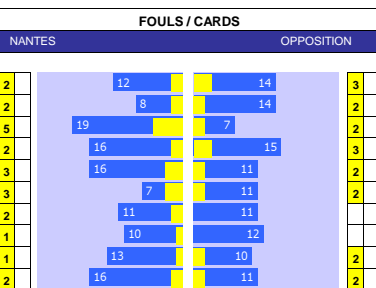

NANTES 10 MATCH FORM									
SS	DATE	CMP	VEN	OPPOSITION	T	N	R	SCORE	
23/24	1404	FRA1	A	Le Havre	14	15	W	0	1
23/24	0704	FRA1	H	Lyon	10	7	L	1	3
23/24	3103	FRA1	A	Nice	5	5	W	1	2
23/24	1603	FRA1	H	Strasbourg	14	12	L	1	3
23/24	1003	FRA1	A	Marseille	7	9	L	2	0
23/24	0303	FRA1	H	Metz	17	17	L	0	2
23/24	2402	FRA1	A	Lorient	15	16	W	0	1
23/24	1702	FRA1	H	Paris SG	1	1	L	0	2
23/24	1102	FRA1	A	Toulouse	13	11	W	1	2
23/24	0302	FRA1	H	Lens	8	6	L	0	1

SQUAD STATS - SEASON TO DATE									
NANTES					RENNES				
P	PLAYER	APP	S	GLS	P	PLAYER	APP	S	GLS
	G Alban Lafont	23	0	0		G Steve Mandanda	29	0	0
	G Remy Descamps	6	0	0		G Gauthier Gallon	0	0	0
	D Jean-Charles Castelletto	25	0	2		D Arthur Theate	24	0	1
	D Eray Comert	20	1	2		D Adrien Truffert	21	5	1
	D Marcus Coco	15	8	1		D Warmed Omari	20	2	1
	D Jean-Kevin Duverne	14	3	0		D Jeanuel Belocian	14	6	0
	D Nicolas Pallois	12	6	0		D Lorenz Assignon	12	2	1
	D Nathan Zeze	9	2	0		D Guela Doue	11	10	0

RENNES 10 MATCH FORM									
SS	DATE	CMP	VEN	OPPOSITION	T	N	R	SCORE	
23/24	1304	FRA1	H	Toulouse	11	11	L	1	2
23/24	0704	FRA1	A	Monaco	4	3	L	1	0
23/24	3103	FRA1	A	Strasbourg	12	12	L	2	0
23/24	1703	FRA1	H	Marseille	7	9	W	2	0
23/24	1003	FRA1	A	Lille	5	4	D	2	2
23/24	0303	FRA1	H	Lorient	16	16	L	1	2
23/24	2502	FRA1	A	Paris SG	1	1	D	1	1
23/24	1802	FRA1	H	Clermont	18	18	W	3	1
23/24	1102	FRA1	A	Le Havre	11	15	W	0	1
23/24	0302	FRA1	H	Montpellier	12	13	W	2	1