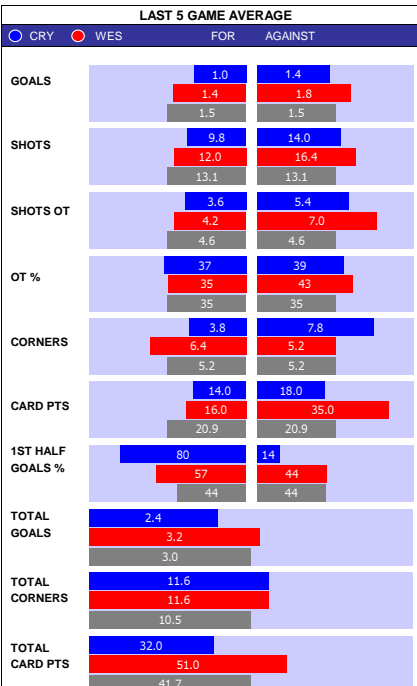

HEAD TO HEAD									
DIV	DATE	H / A	G	S	O	C	Y	R	
EPL	03-12-23	West Ham	1	9	3	2	2	0	0
		Crystal Palace	1	9	2	3	0	0	0
EPL	29-04-23	Crystal Palace	4	16	6	8	1	0	0
		West Ham	3	8	4	5	2	0	0
EPL	06-11-22	West Ham	1	5	2	2	1	0	0
		Crystal Palace	2	15	6	5	1	0	0
EPL	01-01-22	Crystal Palace	2	22	6	9	0	0	0
		West Ham	3	10	5	1	2	0	0
EPL	28-08-21	West Ham	2	14	4	5	1	0	0
		Crystal Palace	2	9	2	3	0	0	0
PER GAME AVGE :			4.2	23.4	8.0	8.6	2.0	0.0