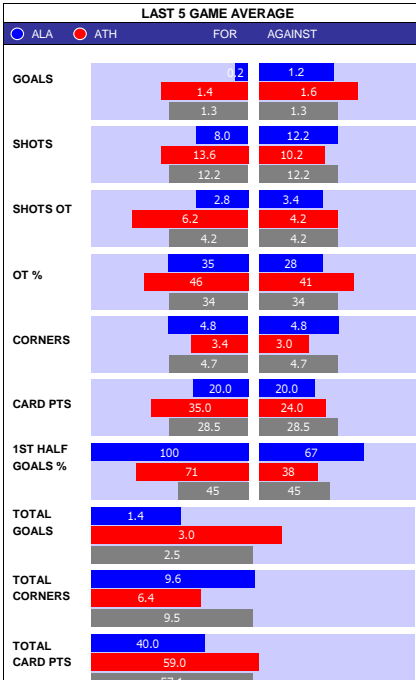

HEAD TO HEAD								
DIV	DATE	H / A	G	S	O	C	Y	R
SP1	29-10-23	Ath Madrid	2	11	7	4	3	0
		Alaves	1	8	1	4	2	0
SP1	02-04-22	Ath Madrid	4	14	8	8	1	0
		Alaves	1	7	1	2	0	0
SP1	25-09-21	Alaves	1	7	1	3	2	0
		Ath Madrid	0	13	1	8	3	0
SP1	27-06-20	Ath Madrid	2	14	4	3	3	0
		Alaves	1	6	2	1	2	0
SP1	29-10-19	Alaves	1	11	3	4	3	0
		Ath Madrid	1	9	3	1	3	0
PER GAME AVGE :			2.8	20.0	6.2	7.6	4.4	0.0