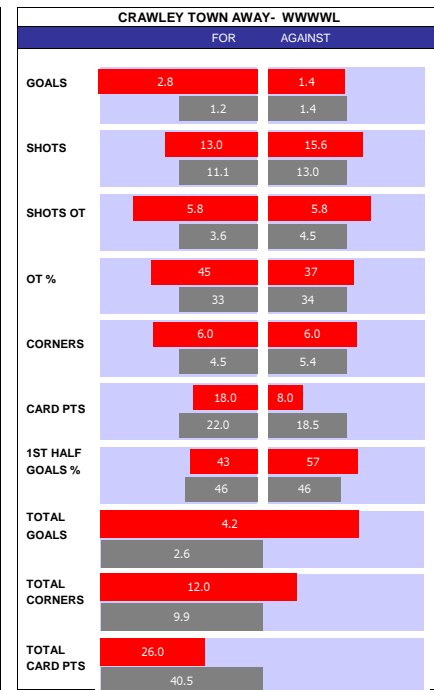

ENGLISH LEAGUE TWO				
P	TEAM	PL	GD	PTS
1	Stockport	44	47	89
2	Mansfield	44	42	82
3	Wrexham	44	33	82
4	Milton Keynes Dons	44	13	74
5	Crewe	44	7	70
6	Barrow	43	9	68
7	Crawley Town	44	4	66
8	Walsall	44	1	65
9	Doncaster	43	0	64
10	Gillingham	44	-10	63
11	AFC Wimbledon	44	10	62
12	Harrogate	44	-7	62
13	Bradford	43	-3	60
14	Morecambe	44	-13	60
15	Notts County	44	3	58
16	Newport County	44	-10	55
17	Tranmere	44	-1	54
18	Accrington	44	-9	54
19	Swindon	44	-4	53
20	Salford	44	-17	47
21	Grimsby	44	-17	46
22	Colchester	43	-17	44
23	Sutton	44	-25	40
24	Forest Green	44	-36	36