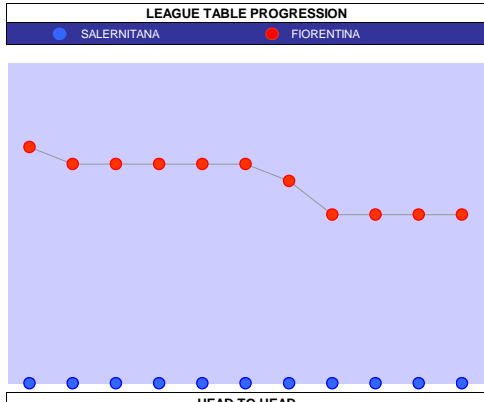

ITALIAN SERIE A 15/04/24 table with columns: P, TEAM, PL, GD, PTS. Lists teams from Inter to Salernitana.

HEAD TO HEAD table with columns: DIV, DATE, H/A, G, S, O, C, Y, R. Shows historical match data between the two teams.