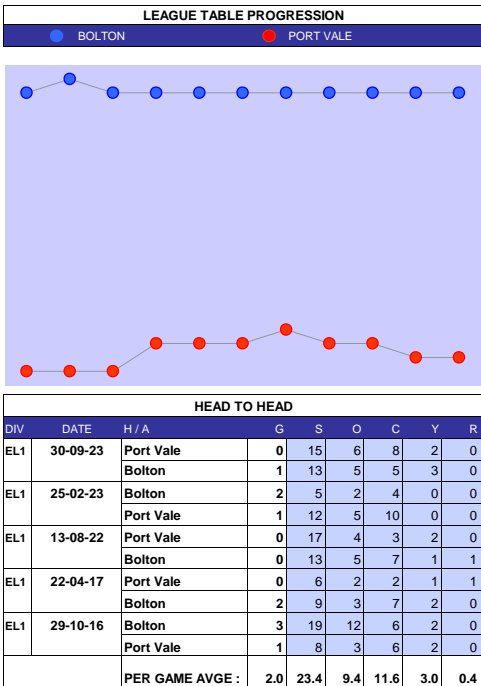

ENGLISH LEAGUE ONE				
P	TEAM	PL	GD	PTS
1	Portsmouth	44	36	94
2	Derby	44	38	86
3	Bolton	44	33	83
4	Peterboro	43	28	80
5	Barnsley	44	19	75
6	Oxford	44	22	73
7	Lincoln	44	26	71
8	Blackpool	44	17	70
9	Stevenage	44	10	67
10	Wigan	44	4	64
11	Leyton Orient	44	-3	62
12	Northampton	44	-8	59
13	Wycombe	43	2	58
14	Exeter	44	-15	58
15	Bristol Rvs	44	-12	57
16	Reading	44	-2	56
17	Charlton	44	0	52
18	Shrewsbury	44	-30	47
19	Cambridge	43	-21	46
20	Burton	44	-26	43
21	Cheltenham	43	-24	41
22	Port Vale	44	-31	40
23	Fleetwood Town	44	-27	37
24	Carlisle	44	-36	30