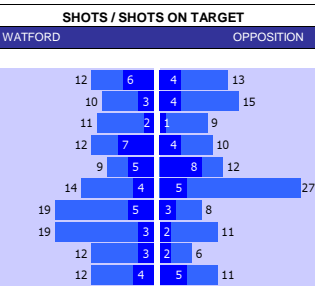

WATFORD 10 MATCH FORM

SS	DATE	CMP	VEN	OPPOSITION	T	N	R	SCORE
23/24	1304	CH	A	Southampton	4	4	L	3 2
23/24	1004	CH	A	Ipswich	3	1	D	0 0
23/24	0604	CH	H	Preston	8	10	D	0 0
23/24	0104	CH	A	West Brom	5	5	D	2 2
23/24	2903	CH	H	Leeds	1	3	D	2 2
23/24	1603	CH	A	Birmingham	21	21	W	0 1
23/24	0903	CH	H	Coventry	8	8	L	1 2
23/24	0603	CH	H	Swansea	15	14	D	1 1
23/24	0203	CH	A	Millwall	20	16	L	1 0
23/24	2402	CH	H	Huddersfield	20	22	L	1 2

SQUAD STATS - SEASON TO DATE

WATFORD	HULL						
P PLAYER	APP	S	GLS	P PLAYER	APP	S	GLS
G Daniel Bachmann	24	0	0	G Ryan Allsop	33	0	0
G Ben Hamer	19	0	0	G Matt Ingram	9	1	0
D Wesley Hoedt	41	0	2	D Alfie Jones	41	0	1
D Ryan Porteous	31	4	3	D Jacob Greaves	39	0	2
D Jamal Lewis	31	3	0	D Lewie Coyle	35	3	1
D Francisco Sierralta	21	4	0	D Regan Slater	27	7	2
D Jeremy Ngakia	11	2	0	D Sean McLoughlin	13	10	0
D James Morris	10	1	0	D Cyrus Christie	12	15	0

HULL 10 MATCH FORM

SS	DATE	CMP	VEN	OPPOSITION	T	N	R	SCORE
23/24	1304	CH	H	QPR	17	19	W	3 0
23/24	1004	CH	H	Middlesbrough	9	9	D	2 2
23/24	0604	CH	A	Cardiff	11	11	W	1 3
23/24	0104	CH	A	Leeds	2	3	L	3 1
23/24	2903	CH	H	Stoke	19	20	L	0 2
23/24	0903	CH	H	Leicester	1	2	D	2 2
23/24	0503	CH	H	Birmingham	20	21	D	1 1
23/24	0203	CH	A	Preston	8	10	D	0 0
23/24	2402	CH	H	West Brom	5	5	D	1 1
23/24	2002	CH	A	Southampton	3	4	W	1 2