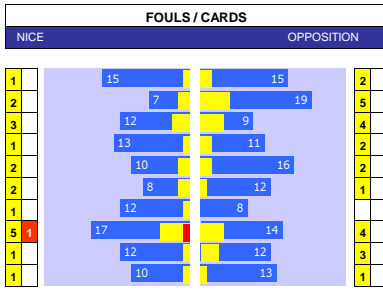

NICE 10 MATCH FORM

SS	DATE	CMP	VEN	OPPOSITION	T	N	R	SCORE
23/24	0704	FRA1	A	Reims	9	8	D	0 0
23/24	3103	FRA1	H	Nantes	16	14	L	1 2
23/24	1603	FRA1	A	Lens	5	6	W	1 3
23/24	0803	FRA1	H	Montpellier	15	13	L	1 2
23/24	0303	FRA1	A	Toulouse	11	11	L	2 1
23/24	2502	FRA1	H	Clermont	18	18	D	0 0
23/24	1602	FRA1	A	Lyon	13	7	L	1 0
23/24	1102	FRA1	H	Monaco	5	3	L	2 3
23/24	0402	FRA1	A	Brest	3	2	D	0 0
23/24	2701	FRA1	H	Metz	15	17	W	1 0

SQUAD STATS - SEASON TO DATE

NICE				LORIENT					
P	PLAYER	APP	S	GLS	P	PLAYER	APP	S	GLS
G	Marcin Bulka	28	0	0	G	Yvon Mvogo	28	0	0
G	Teddy Boulhendi	0	0	0	G	Alfred Gomis	0	0	0
D	Dante	27	0	0	D	Montassar Talbi	21	0	0
D	Melvin Bard	26	1	0	D	Isaak Toure	20	1	1
D	Jean-Clair Todibo	24	0	0	D	Julien Laporte	16	2	0
D	Jordan Lotomba	19	5	0	D	Formose Mendy	11	4	0
D	Youcef Atal	5	1	1	D	Nathaniel Adjiei	9	1	0
D	Romain Perraud	2	15	0	D	Vincent Le Goff	8	1	1

LORIENT 10 MATCH FORM

SS	DATE	CMP	VEN	OPPOSITION	T	N	R	SCORE
23/24	0704	FRA1	A	Montpellier	13	13	L	2 0
23/24	3103	FRA1	H	Brest	3	2	L	0 1
23/24	1703	FRA1	A	Monaco	3	3	D	2 2
23/24	0903	FRA1	H	Lyon	11	7	L	0 2
23/24	0303	FRA1	A	Rennes	8	10	W	1 2
23/24	2402	FRA1	H	Nantes	16	14	L	0 1
23/24	1802	FRA1	A	Strasbourg	10	12	W	1 3
23/24	1102	FRA1	H	Reims	8	8	W	2 0
23/24	0402	FRA1	A	Metz	15	17	W	1 2
23/24	2801	FRA1	H	Le Havre	11	15	D	3 3