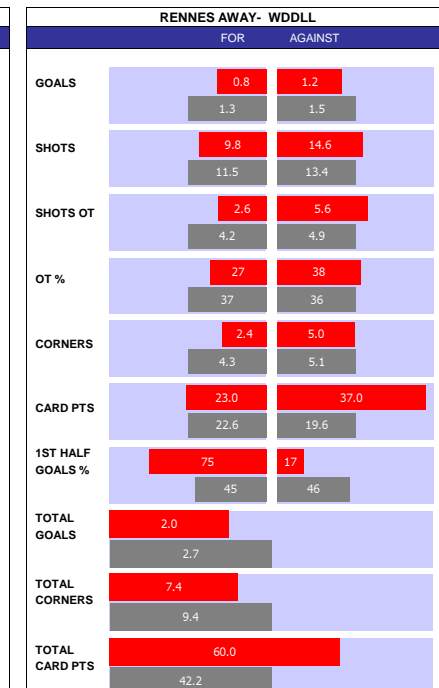

FRENCH LIGUE 1					14/04/24
P	TEAM	PL	GD	PTS	
1	Paris SG	28	41	63	
2	Brest	29	17	53	
3	Monaco	28	15	52	
4	Lille	28	17	49	
5	Nice	28	6	44	
6	Lens	29	6	43	
7	Lyon	29	-7	41	
8	Reims	29	-3	40	
9	Marseille	28	8	39	
10	Rennes	29	5	39	
11	Toulouse	29	-3	36	
12	Strasbourg	29	-7	36	
13	Montpellier	29	-5	34	
14	Nantes	29	-17	31	
15	Le Havre	29	-10	28	
16	Lorient	28	-17	26	
17	Metz	29	-19	26	
18	Clermont	29	-27	22	

HEAD TO HEAD										
DIV	DATE	H / A	G	S	O	C	Y	R		
FL1	01-10-23	Rennes	3	16	5	6	3	0		
		Nantes	1	10	3	4	6	1		
FL1	26-02-23	Nantes	0	20	7	12	2	0		
		Rennes	1	11	3	4	2	0		
FL1	09-10-22	Rennes	3	14	4	4	1	1		
		Nantes	0	8	3	3	0	0		
FL1	11-05-22	Nantes	2	9	3	5	2	0		
		Rennes	1	17	5	5	1	0		
FL1	22-08-21	Rennes	1	14	5	6	2	0		
		Nantes	0	4	1	2	2	0		
PER GAME AVGE :			2.4	24.6	7.8	10.2	4.2	0.4		

NANTES 10 MATCH FORM									
SS	DATE	CMP	VEN	OPPOSITION	T	N	R	SCORE	
23/24	1404	FRA1	A	Le Havre	14	15	W	0	1
23/24	0704	FRA1	H	Lyon	10	7	L	1	3
23/24	3103	FRA1	A	Nice	5	5	W	1	2
23/24	1603	FRA1	H	Strasbourg	14	12	L	1	3
23/24	1003	FRA1	A	Marseille	7	9	L	2	0
23/24	0303	FRA1	H	Metz	17	17	L	0	2
23/24	2402	FRA1	A	Lorient	15	16	W	0	1
23/24	1702	FRA1	H	Paris SG	1	1	L	0	2
23/24	1102	FRA1	A	Toulouse	13	11	W	1	2
23/24	0302	FRA1	H	Lens	8	6	L	0	1

SQUAD STATS - SEASON TO DATE									
NANTES					RENNES				
P	PLAYER	APP	S	GLS	P	PLAYER	APP	S	GLS
	G Alban Lafont	23	0	0		G Steve Mandanda	29	0	0
	G Remy Descamps	6	0	0		G Gauthier Gallon	0	0	0
	D Jean-Charles Castelletto	25	0	2		D Arthur Theate	24	0	1
	D Eray Comert	20	1	2		D Adrien Truffert	21	5	1
	D Marcus Coco	15	8	1		D Warmed Omari	20	2	1
	D Jean-Kevin Duverne	14	3	0		D Jeanuel Belocian	14	6	0
	D Nicolas Pallois	12	6	0		D Lorenz Assignon	12	2	1
	D Nathan Zeze	9	2	0		D Guela Doue	11	10	0