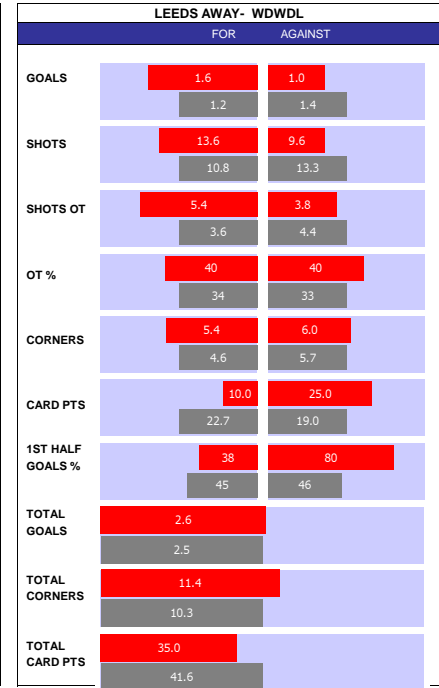

ENGLISH CHAMPIONSHIP				
P	TEAM	PL	GD	PTS
1	Ipswich	43	32	89
2	Leicester	42	41	88
3	Leeds	43	42	87
4	Southampton	42	30	84
5	West Brom	43	24	72
6	Norwich	43	16	71
7	Hull	42	8	65
8	Coventry	42	14	63
9	Middlesbrough	43	5	63
10	Preston	43	-4	63
11	Cardiff	43	-12	59
12	Bristol City	43	4	58
13	Sunderland	43	2	56
14	Swansea	43	-9	53
15	Watford	43	1	52
16	Millwall	43	-13	50
17	Blackburn	43	-14	49
18	Plymouth	43	-8	48
19	QPR	43	-17	47
20	Stoke	43	-19	47
21	Birmingham	43	-16	45
22	Huddersfield	43	-23	44
23	Sheffield Weds	43	-31	44
24	Rotherham	43	-53	23

HEAD TO HEAD									
DIV	DATE	H / A	G	S	O	C	Y	R	
ECH	02-12-23	Leeds	3	20	9	6	2	0	
		Middlesbrough	2	11	5	3	5	1	
ECH	26-02-20	Middlesbrough	0	14	2	3	3	0	
		Leeds	1	12	8	6	0	0	
ECH	30-11-19	Leeds	4	16	10	4	2	0	
		Middlesbrough	0	7	1	1	3	0	
ECH	09-02-19	Middlesbrough	1	9	3	2	2	0	
		Leeds	1	17	4	9	1	0	
ECH	31-08-18	Leeds	0	11	3	6	4	0	
		Middlesbrough	0	9	3	5	4	0	
PER GAME AVGE :			2.4	25.2	9.6	9.0	5.2	0.2	

MIDDLESBROUGH 10 MATCH FORM									
SS	DATE	CMP	VEN	OPPOSITION	T	N	R	SCORE	
23/24	1304	CH	A	Ipswich	2	1	D	1	1
23/24	1004	CH	A	Hull	10	7	D	2	2
23/24	0604	CH	H	Swansea	15	14	W	2	0
23/24	0104	CH	H	Sheffield Weds	23	23	W	2	0
23/24	2903	CH	A	Southampton	4	4	D	1	1
23/24	1603	CH	H	Blackburn	18	17	D	0	0
23/24	1203	CH	A	Birmingham	21	21	W	0	1
23/24	0903	CH	A	QPR	19	19	W	0	2
23/24	0603	CH	H	Norwich	7	6	W	3	1
23/24	0203	CH	A	Stoke	22	20	L	2	0

SQUAD STATS - SEASON TO DATE									
MIDDLESBROUGH					LEEDS				
P	PLAYER	APP	S	GLS	P	PLAYER	APP	S	GLS
G	Seny Dieng	32	0	0	G	Illan Meslier	41	0	0
G	Tom Glover	11	1	0	G	Karl Darlow	1	1	0
D	Rav van den Berg	30	1	1	D	Ethan Ampadu	43	0	0
D	Lukas Engel	28	7	2	D	Joe Rodon	39	1	0
D	Dael Fry	28	0	0	D	Pascal Struijk	22	1	3
D	Paddy McNair	20	1	0	D	Sam Byram	21	9	2
D	Luke Ayling	17	0	0	D	Junior Firpo	16	7	0
D	Matthew Clarke	16	5	0	D	Liam Cooper	8	7	1