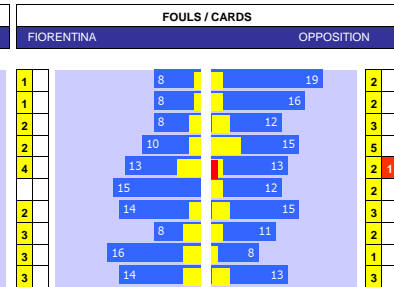

SQUAD STATS - SEASON TO DATE table with columns: P, PLAYER, APP, S, GLS. Lists player statistics for both teams.