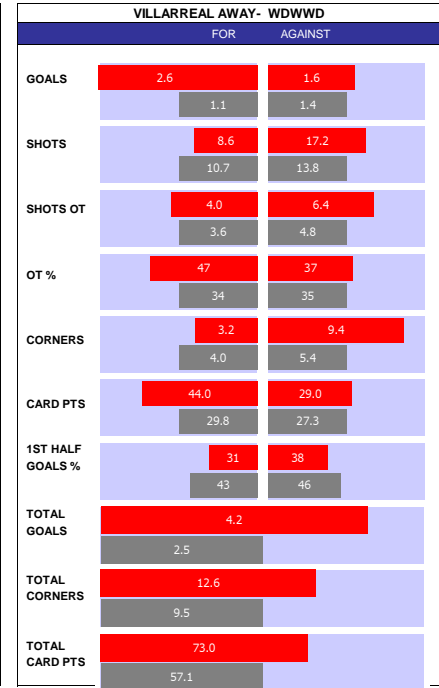

SPANISH LA LIGA				
P	TEAM	PL	GD	PTS
1	Real Madrid	31	47	78
2	Barcelona	31	28	70
3	Girona	31	24	65
4	Ath Madrid	31	23	61
5	Ath Bilbao	31	22	57
6	Sociedad	31	12	50
7	Valencia	31	2	47
8	Betis	31	1	45
9	Villarreal	31	-5	39
10	Getafe	31	-6	39
11	Osasuna	31	-8	39
12	Las Palmas	31	-6	37
13	Sevilla	31	-5	34
14	Alaves	31	-12	32
15	Mallorca	31	-11	31
16	Vallecano	31	-13	31
17	Celta	31	-13	28
18	Cadiz	31	-20	25
19	Granada	31	-28	17
20	Almeria	31	-32	14

HEAD TO HEAD									
DIV	DATE	H / A	G	S	O	C	Y	R	
SP1	17-09-23	Villarreal	2	10	4	7	2	0	
		Almeria	1	17	7	6	3	0	
SP1	04-03-23	Almeria	0	6	0	2	2	0	
		Villarreal	2	16	6	10	4	0	
SP1	23-10-22	Villarreal	2	11	5	10	4	1	
		Almeria	1	15	4	4	1	0	
SP1	15-03-15	Almeria	0	10	2	4	4	1	
		Villarreal	0	18	7	3	4	1	
SP1	19-10-14	Villarreal	2	17	8	6	5	0	
		Almeria	0	10	3	4	2	0	
PER GAME AVGE :			2.0	26.0	9.2	11.2	6.2	0.6	

ALMERIA 10 MATCH FORM									
SS	DATE	CMP	VEN	OPPOSITION	T	N	R	SCORE	
23/24	1404	SP1	A	Sociedad	6	6	D	2	2
23/24	3003	SP1	H	Osasuna	12	11	L	0	3
23/24	1703	SP1	A	Las Palmas	10	12	W	0	1
23/24	1103	SP1	H	Sevilla	14	13	D	2	2
23/24	0103	SP1	A	Celta	17	17	L	1	0
23/24	2402	SP1	H	Ath Madrid	4	4	D	2	2
23/24	1802	SP1	A	Granada	19	19	D	1	1
23/24	1202	SP1	H	Ath Bilbao	5	5	D	0	0
23/24	0302	SP1	A	Valencia	8	7	L	2	1
23/24	2601	SP1	H	Alaves	12	14	L	0	3

SQUAD STATS - SEASON TO DATE									
ALMERIA					VILLARREAL				
P	PLAYER	APP	S	GLS	P	PLAYER	APP	S	GLS
G	Luis Maximiano	28	0	0	G	Filip Jorgensen	30	0	0
G	Fernando Martinez Rubio	2	0	0	G	Pepe Reina	1	0	0
D	Edgar Gonzalez	26	0	2	D	Raul Albiol	22	1	0
D	Juan Brandariz	19	5	0	D	Jorge Cuenca	17	6	3
D	Marc Pubill	16	1	1	D	Alberto Moreno	14	9	1
D	Cesar Montes	16	0	0	D	Juan Foyth	12	0	1
D	Alejandro Pozo	8	9	0	D	Kiko Femenia	10	7	0
D	Alex Centelles	8	2	0	D	Aissa Mandi	10	4	1