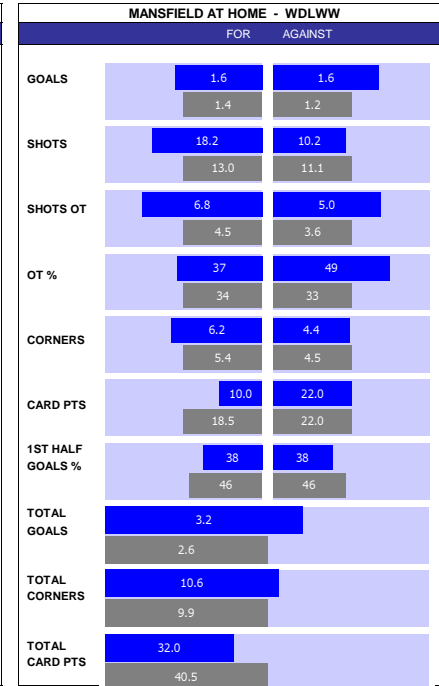

ENGLISH LEAGUE TWO				
P	TEAM	PL	GD	PTS
1	Stockport	44	47	89
2	Mansfield	44	42	82
3	Wrexham	44	33	82
4	Milton Keynes Dons	44	13	74
5	Crewe	44	7	70
6	Barrow	43	9	68
7	Crawley Town	44	4	66
8	Walsall	44	1	65
9	Doncaster	43	0	64
10	Gillingham	44	-10	63
11	AFC Wimbledon	44	10	62
12	Harrogate	44	-7	62
13	Bradford	43	-3	60
14	Morecambe	44	-13	60
15	Notts County	44	3	58
16	Newport County	44	-10	55
17	Tranmere	44	-1	54
18	Accrington	44	-9	54
19	Swindon	44	-4	53
20	Salford	44	-17	47
21	Grimsby	44	-17	46
22	Colchester	43	-17	44
23	Sutton	44	-25	40
24	Forest Green	44	-36	36

HEAD TO HEAD										
DIV	DATE	H / A	G	S	O	C	Y	R		
EL2	30-09-23	Gillingham	1	20	4	5	4	0		
		Mansfield	1	17	3	11	2	0		
EL2	11-02-23	Mansfield	2	17	6	5	2	0		
		Gillingham	0	8	3	5	3	0		
EL2	17-09-22	Gillingham	0	6	2	5	1	0		
		Mansfield	2	14	3	10	1	0		
PER GAME AVGE :			2.0	27.3	7.0	13.7	4.3	0.0		

MANSFIELD 10 MATCH FORM										
SS	DATE	CMP	VEN	OPPOSITION	T	N	R	SCORE		
23/24	1604	LGE2	H	Accrington	18	18	W	2	1	
23/24	1304	LGE2	A	Milton Keynes Dons	4	4	W	1	4	
23/24	0904	LGE2	H	Forest Green	24	24	W	1	0	
23/24	0604	LGE2	H	Crawley Town	7	7	L	1	4	
23/24	2903	LGE2	A	Wrexham	3	3	L	2	0	
23/24	2303	LGE2	H	Colchester	22	22	D	1	1	
23/24	1603	LGE2	A	Bradford	13	13	W	1	5	
23/24	1203	LGE2	A	Tranmere	17	17	L	2	1	
23/24	0903	LGE2	H	Swindon	17	19	W	3	2	
23/24	0503	LGE2	H	Milton Keynes Dons	5	4	L	1	2	

SQUAD STATS - SEASON TO DATE										
MANSFIELD					GILLINGHAM					
P	PLAYER	APP	S	GLS	P	PLAYER	APP	S	GLS	
G	Christy Pym	43	0	0	G	Jake Turner	35	0	0	
G	Scott Flinders	0	0	0	G	Glenn Morris	9	0	0	
D	Aden Flint	42	1	2	D	Shadrach Ogie	37	0	1	
D	Jordan Bowery	35	6	2	D	Conor Masterson	36	3	6	
D	Lewis Brunt	33	1	2	D	Max Ehmer	33	4	0	
D	Bailey Cargill	28	8	5	D	Scott Malone	27	13	4	
D	Calum MacDonald	15	3	0	D	Cheyne Alexander	19	3	0	
D	Callum Johnson	11	5	1	D	Max Clark	18	3	1