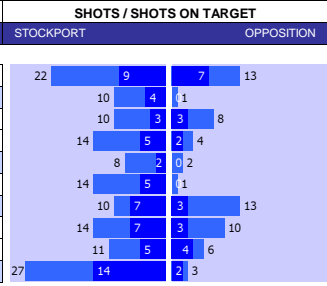

STOCKPORT 10 MATCH FORM									
SS	DATE	CMP	VEN	OPPOSITION	T	N	R	SCORE	
23/24	1604	LGE2	A	Notts County	15	15	W	2	5
23/24	1304	LGE2	H	Morecambe	12	14	W	2	0
23/24	0904	LGE2	A	Colchester	23	22	W	1	2
23/24	0604	LGE2	A	Sutton	22	23	W	1	3
23/24	0104	LGE2	H	AFC Wimbledon	8	11	W	1	0
23/24	2903	LGE2	A	Forest Green	24	24	W	0	3
23/24	2303	LGE2	H	Milton Keynes Dons	4	4	W	5	0
23/24	1803	LGE2	A	Crawley Town	10	7	D	1	1
23/24	1403	LGE2	A	Salford	20	20	D	2	2
23/24	0903	LGE2	H	Newport County	12	16	W	1	0

SQUAD STATS - SEASON TO DATE									
STOCKPORT					ACCRINGTON				
P	PLAYER	APP	S	GLS	P	PLAYER	APP	S	GLS
G	Ben Hinchliffe	43	0	0	G	Radek Vitek	15	0	0
G	Jordan Smith	0	0	0	G	Jon McCracken	11	0	0
D	Fraser Horsfall	42	0	2	D	Brad Hills	38	0	3
D	Ethan Pye	31	1	0	D	Joe Gubbins	28	6	0
D	Ibou Touray	25	6	1	D	Kelvin Mellor	22	1	0
D	Macauley Southam	21	0	0	D	Lewis Shipley	21	2	1
D	Akil Wright	17	10	2	D	Connor O'Brien	21	0	0
D	Kyle Knolly	17	5	0	D	Jay Rich-Baguelou	16	2	0

ACCRINGTON 10 MATCH FORM									
SS	DATE	CMP	VEN	OPPOSITION	T	N	R	SCORE	
23/24	1604	LGE2	A	Mansfield	3	2	L	2	1
23/24	1304	LGE2	A	Doncaster	10	9	L	4	0
23/24	0904	LGE2	A	Newport County	16	16	W	1	3
23/24	0604	LGE2	H	Crewe	6	5	D	0	0
23/24	2903	LGE2	H	Morecambe	12	14	L	1	2
23/24	2303	LGE2	A	Sutton	24	23	L	3	1
23/24	1603	LGE2	H	Notts County	17	15	D	2	2
23/24	1203	LGE2	A	Swindon	18	19	W	1	2
23/24	0903	LGE2	H	Bradford	15	13	L	0	3
23/24	0203	LGE2	A	Wrexham	4	3	L	4	0