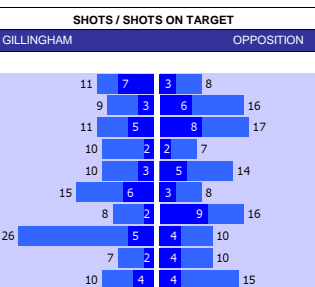

SQUAD STATS - SEASON TO DATE										
MANSFIELD					GILLINGHAM					
P	PLAYER	APP	S	GLS	P	PLAYER	APP	S	GLS	
M	Louis Reed	40	2	2	M	Ethan Coleman	38	3	0	
M	George Maris	28	12	9	M	Connor Mahoney	31	6	7	
M	Aaron Lewis	23	12	2	M	Jonny Williams	29	11	0	
M	Stephen Quinn	21	8	3	M	Timothee Dieng	24	6	3	
M	Ollie Clarke	19	17	3	M	George Lapslie	18	18	3	
M	Hiram Boateng	8	23	5	M	Dom Jefferies	18	2	1	
F	Davis Kellior-Dunn	38	5	21	F	Oli Hawkins	19	4	4	
F	Lucas Akins	37	5	12	F	Ashley Nadesan	14	15	2	
F	Will Swan	16	18	9	F	Tom Nichols	14	11	1	
F	Rhys Oates	10	4	2	F	Macauley Bonne	13	12	4	
F	Tom Nichols	6	9	3	F	Jayden Clarke	9	23	0