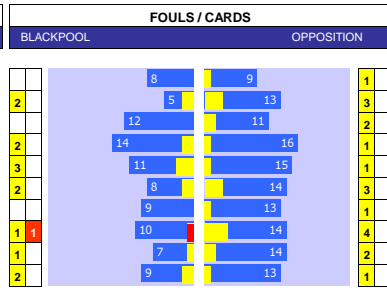

BLACKPOOL 10 MATCH FORM

SS	DATE	CMP	VEN	OPPOSITION	T	N	R	SCORE
23/24	1304	LGE1	A	Carlisle	24	24	W	0 1
23/24	0904	LGE1	H	Fleetwood Town	23	23	W	1 0
23/24	0604	LGE1	H	Cambridge	19	19	W	1 0
23/24	0104	LGE1	H	Wycombe	14	13	D	0 0
23/24	2903	LGE1	A	Derby	2	2	L	1 0
23/24	1603	LGE1	A	Wigan	10	10	L	1 0
23/24	1203	LGE1	A	Northampton	12	12	W	0 1
23/24	0903	LGE1	H	Portsmouth	1	1	D	0 0
23/24	0203	LGE1	A	Shrewsbury	19	18	W	0 2
23/24	2702	LGE1	A	Leyton Orient	9	11	L	1 0

SQUAD STATS - SEASON TO DATE

BLACKPOOL				BARNSELY					
P	PLAYER	APP	S	GLS	P	PLAYER	APP	S	GLS
G	Daniel Grimshaw	43	0	0	G	Liam Roberts	35	0	0
G	Richard O'Donnell	1	0	0	G	Ben Killip	8	0	0
D	James Husband	37	0	0	D	Jordan Williams	42	1	1
D	Matthew Pennington	33	0	2	D	Mael Durand de Gevigney	35	2	2
D	Marvin Ekipiteta	26	3	1	D	Jamie McCart	24	1	0
D	Oliver Casey	25	4	1	D	Joshua Earle	15	0	0
D	Callum Connolly	15	6	0	D	Barry Cotter	12	20	3
D	Dominic Thompson	5	0	0	D	Kacper Lopata	9	4	0

BARNSELY 10 MATCH FORM

SS	DATE	CMP	VEN	OPPOSITION	T	N	R	SCORE
23/24	1604	LGE1	A	Portsmouth	1	1	L	3 2
23/24	1304	LGE1	H	Reading	13	16	D	2 2
23/24	0904	LGE1	A	Stevenage	9	9	L	2 1
23/24	0604	LGE1	A	Charlton	17	17	L	2 1
23/24	0104	LGE1	A	Burton	20	20	W	1 3
23/24	2903	LGE1	H	Cambridge	20	19	L	0 2
23/24	1603	LGE1	H	Cheltenham	21	21	D	0 0
23/24	1203	LGE1	A	Carlisle	24	24	W	2 3
23/24	0903	LGE1	H	Lincoln	10	7	L	1 5
23/24	0503	LGE1	H	Bolton	3	3	D	2 2