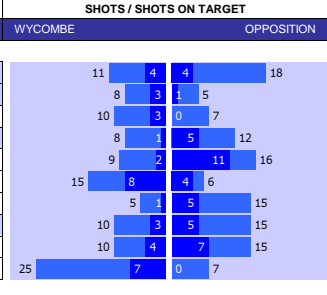

SQUAD STATS - SEASON TO DATE
Table with 4 columns: P, PLAYER, APP, S, GLS. Lists player statistics for both Carlisle and Wycombe.