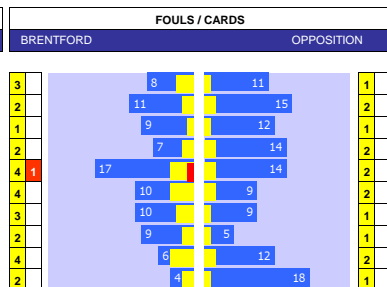

SQUAD STATS - SEASON TO DATE										
LUTON					BRENTFORD					
P	PLAYER	APP	S	GLS	P	PLAYER	APP	S	GLS	
F	Carlton Morris	27	6	9	F	Yoane Wissa	26	3	8	
F	Chiedozie Ogbene	19	9	4	F	Bryan Mbeumo	17	3	8	
F	Andros Townsend	14	10	1	F	Neal Maupay	13	14	6	
F	Elijah Adebayo	13	10	9	F	Ivan Toney	12	1	4	
F	Jacob Brown	12	7	2	F	Michael Olakigbe	0	8	0