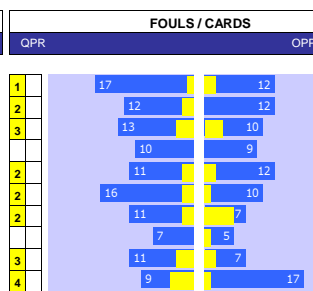

QPR 10 MATCH FORM

SS	DATE	CMP	VEN	OPPOSITION	T	N	R	SCORE
23/24	1304	CH	A	Hull	10	7	L	3
23/24	0904	CH	A	Plymouth	19	18	D	1
23/24	0604	CH	H	Sheffield Weds	23	23	L	0
23/24	0104	CH	A	Swansea	15	14	W	0
23/24	2903	CH	H	Birmingham	21	21	W	2
23/24	1603	CH	A	Sunderland	12	13	D	0
23/24	0903	CH	H	Middlesbrough	12	9	L	0
23/24	0603	CH	H	West Brom	5	5	D	2
23/24	0203	CH	A	Leicester	1	2	W	1
23/24	2402	CH	H	Rotherham	24	24	W	2

SQUAD STATS - SEASON TO DATE

P PLAYER	APP	S	GLS
G Asmir Begovic	43	0	0
G Jordan Archer	0	0	0
D Kenneth Paal	41	0	4
D Steve Cook	32	1	2
D Jake Clarke-Salter	27	4	1
D Jimmy Dunne	25	2	1
D Osman Kakay	18	5	0
D Reggie Cannon	15	5	0
D Liam Lindsay	42	0	3
D Jordan Storey	37	1	0
D Andrew Hughes	31	4	1
D Kian Best	8	3	0
D Greg Cunningham	7	4	0
D Calvin Ramsay	1	1	0

PRESTON 10 MATCH FORM

SS	DATE	CMP	VEN	OPPOSITION	T	N	R	SCORE
23/24	1604	CH	A	Southampton	4	4	L	3
23/24	1304	CH	H	Norwich	6	6	L	0
23/24	0904	CH	H	Huddersfield	21	22	W	4
23/24	0604	CH	A	Watford	14	15	D	0
23/24	0104	CH	A	Birmingham	21	21	L	1
23/24	2903	CH	H	Rotherham	24	24	W	3
23/24	1603	CH	A	Plymouth	17	18	W	0
23/24	0903	CH	H	Stoke	22	20	L	1
23/24	0203	CH	H	Hull	6	7	D	0
23/24	2302	CH	A	Coventry	7	8	W	3