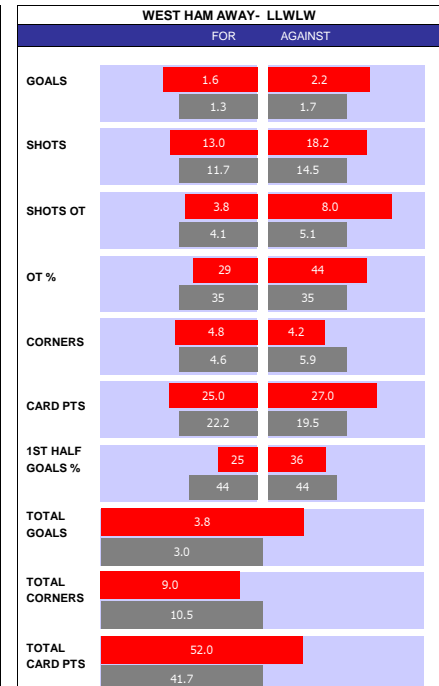

HEAD TO HEAD									
DIV	DATE	H / A	G	S	O	C	Y	R	
EPL	03-12-23	West Ham	1	9	3	2	2	0	0
		Crystal Palace	1	9	2	3	0	0	0
EPL	29-04-23	Crystal Palace	4	16	6	8	1	0	0
		West Ham	3	8	4	5	2	0	0
EPL	06-11-22	West Ham	1	5	2	2	1	0	0
		Crystal Palace	2	15	6	5	1	0	0
EPL	01-01-22	Crystal Palace	2	22	6	9	0	0	0
		West Ham	3	10	5	1	2	0	0
EPL	28-08-21	West Ham	2	14	4	5	1	0	0
		Crystal Palace	2	9	2	3	0	0	0
PER GAME AVGE :			4.2	23.4	8.0	8.6	2.0	0.0