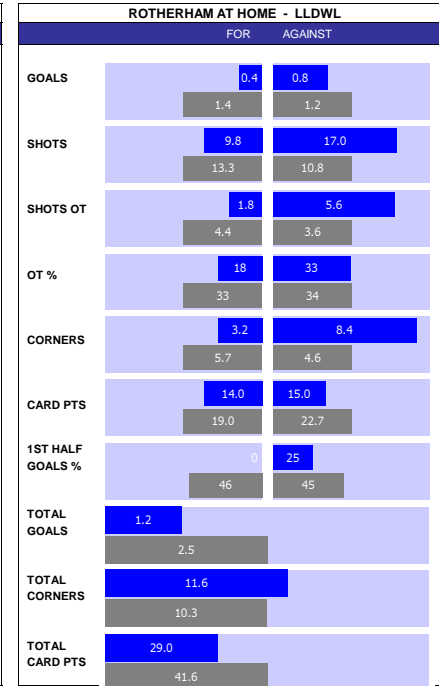

ENGLISH CHAMPIONSHIP				
P	TEAM	PL	GD	PTS
1	Ipswich	43	32	89
2	Leicester	42	41	88
3	Leeds	43	42	87
4	Southampton	42	30	84
5	West Brom	43	24	72
6	Norwich	43	16	71
7	Hull	42	8	65
8	Coventry	42	14	63
9	Middlesbrough	43	5	63
10	Preston	43	-4	63
11	Cardiff	43	-12	59
12	Bristol City	43	4	58
13	Sunderland	43	2	56
14	Swansea	43	-9	53
15	Watford	43	1	52
16	Millwall	43	-13	50
17	Blackburn	43	-14	49
18	Plymouth	43	-8	48
19	QPR	43	-17	47
20	Stoke	43	-19	47
21	Birmingham	43	-16	45
22	Huddersfield	43	-23	44
23	Sheffield Weds	43	-31	44
24	Rotherham	43	-53	23

HEAD TO HEAD									
DIV	DATE	H / A	G	S	O	C	Y	R	
ECH	02-12-23	Birmingham	0	12	4	4	1	0	
		Rotherham	0	12	4	6	3	0	
ECH	11-03-23	Birmingham	2	13	5	4	1	0	
		Rotherham	0	12	1	10	3	0	
ECH	27-08-22	Rotherham	2	20	6	7	1	0	
		Birmingham	0	10	3	2	2	0	
ECH	22-04-19	Rotherham	1	9	1	7	3	0	
		Birmingham	3	16	8	6	1	0	
ECH	06-10-18	Birmingham	3	13	6	3	0	0	
		Rotherham	1	11	6	5	1	0	
PER GAME AVGE :			2.4	25.6	8.8	10.8	3.2	0.0	

ROTHERHAM 10 MATCH FORM									
SS	DATE	CMP	VEN	OPPOSITION	T	N	R	SCORE	
23/24	1304	CH	A	Swansea	15	14	L	1	0
23/24	1004	CH	A	West Brom	5	5	L	2	0
23/24	0504	CH	H	Plymouth	21	18	L	0	1
23/24	0104	CH	H	Millwall	16	16	W	2	1
23/24	2903	CH	A	Preston	9	10	L	3	0
23/24	1603	CH	H	Huddersfield	22	22	D	0	0
23/24	0903	CH	A	Norwich	7	6	L	5	0
23/24	0503	CH	A	Coventry	9	8	L	5	0
23/24	0203	CH	H	Sheffield Weds	23	23	L	0	1
23/24	2402	CH	A	QPR	22	19	L	2	1