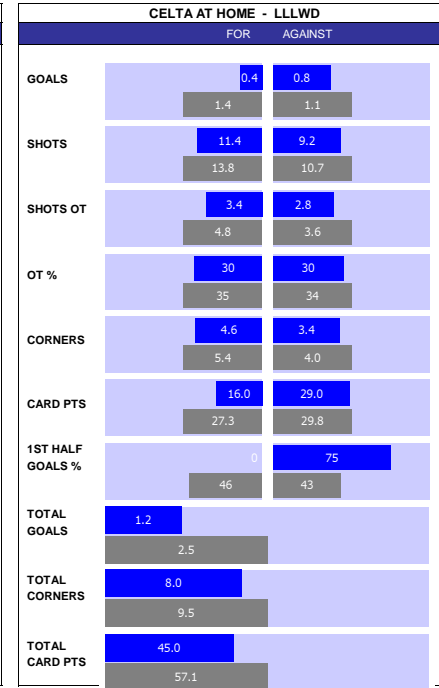

SPANISH LA LIGA				
P	TEAM	PL	GD	PTS
1	Real Madrid	31	47	78
2	Barcelona	31	28	70
3	Girona	31	24	65
4	Ath Madrid	31	23	61
5	Ath Bilbao	31	22	57
6	Sociedad	31	12	50
7	Valencia	31	2	47
8	Betis	31	1	45
9	Villarreal	31	-5	39
10	Getafe	31	-6	39
11	Osasuna	31	-8	39
12	Las Palmas	31	-6	37
13	Sevilla	31	-5	34
14	Alaves	31	-12	32
15	Mallorca	31	-11	31
16	Vallecano	31	-13	31
17	Celta	31	-13	28
18	Cadiz	31	-20	25
19	Granada	31	-28	17
20	Almeria	31	-32	14

HEAD TO HEAD										
DIV	DATE	H / A	G	S	O	C	Y	R		
SP1	02-10-23	Las Palmas	2	16	5	4	2	0		
		Celta	1	11	3	5	1	0		
SP1	05-03-18	Celta	2	14	6	10	1	0		
		Las Palmas	1	10	3	7	2	0		
SP1	16-10-17	Las Palmas	2	24	11	14	2	0		
		Celta	5	14	7	3	1	1		
SP1	03-04-17	Celta	3	13	6	4	3	0		
		Las Palmas	1	12	5	6	3	0		
SP1	30-10-16	Las Palmas	3	17	8	8	2	0		
		Celta	3	9	6	1	6	1		
PER GAME AVGE :			4.6	28.0	12.0	12.4	4.6	0.4		

CELTA 10 MATCH FORM									
SS	DATE	CMP	VEN	OPPOSITION	T	N	R	SCORE	
23/24	1204	SP1	A	Betis	8	8	L	2	1
23/24	3103	SP1	H	Vallecano	16	16	D	0	0
23/24	1703	SP1	A	Sevilla	15	13	W	1	2
23/24	1003	SP1	A	Real Madrid	1	1	L	4	0
23/24	0103	SP1	H	Almeria	20	20	W	1	0
23/24	2502	SP1	A	Cadiz	18	18	D	2	2
23/24	1702	SP1	H	Barcelona	3	2	L	1	2
23/24	1102	SP1	A	Getafe	10	10	L	3	2
23/24	0402	SP1	A	Osasuna	11	11	W	0	3
23/24	2801	SP1	H	Girona	2	3	L	0	1

SQUAD STATS - SEASON TO DATE									
CELTA					LAS PALMAS				
P	PLAYER	APP	S	GLS	P	PLAYER	APP	S	GLS
G	Vicente Guaita	21	1	0	G	Alvaro Valles	30	0	0
G	Ivan Villar	10	0	0	G	Aaron	1	1	0
D	Unai Nunez	28	2	1	D	Mika Marmol	29	0	0
D	Carl Starfelt	22	1	1	D	Sergi Cardona	27	3	1
D	Carlos Dominguez	14	3	0	D	Alex Suarez	24	1	1
D	Kevin	9	2	0	D	Saul Coco	20	4	1
D	Mihailo Ristic	9	2	0	D	Julian Araujo	13	9	1
D	Javier Manquillo	7	0	0	D	Daley Sinkgraven	4	4	0