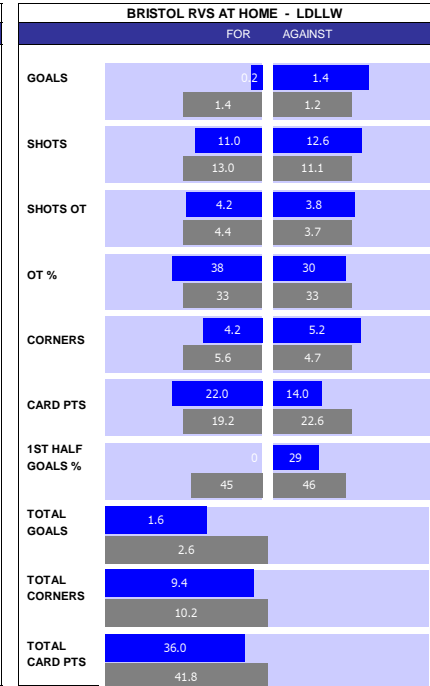

ENGLISH LEAGUE ONE				
P	TEAM	PL	GD	PTS
1	Portsmouth	44	36	94
2	Derby	44	38	86
3	Bolton	44	33	83
4	Peterboro	43	28	80
5	Barnsley	44	19	75
6	Oxford	44	22	73
7	Lincoln	44	26	71
8	Blackpool	44	17	70
9	Stevenage	44	10	67
10	Wigan	44	4	64
11	Leyton Orient	44	-3	62
12	Northampton	44	-8	59
13	Wycombe	43	2	58
14	Exeter	44	-15	58
15	Bristol Rvs	44	-12	57
16	Reading	44	-2	56
17	Charlton	44	0	52
18	Shrewsbury	44	-30	47
19	Cambridge	43	-21	46
20	Burton	44	-26	43
21	Cheltenham	43	-24	41
22	Port Vale	44	-31	40
23	Fleetwood Town	44	-27	37
24	Carlisle	44	-36	30