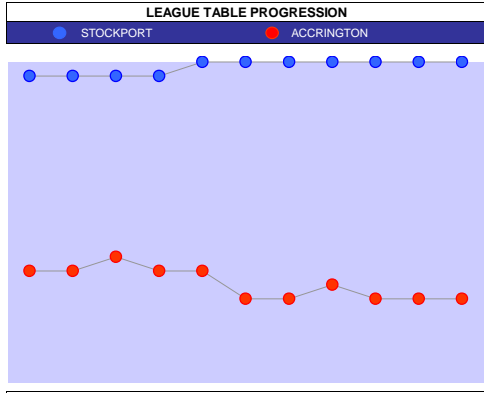

ENGLISH LEAGUE TWO				
P	TEAM	PL	GD	PTS
1	Stockport	44	47	89
2	Mansfield	44	42	82
3	Wrexham	44	33	82
4	Milton Keynes Dons	44	13	74
5	Crewe	44	7	70
6	Barrow	43	9	68
7	Crawley Town	44	4	66
8	Walsall	44	1	65
9	Doncaster	43	0	64
10	Gillingham	44	-10	63
11	AFC Wimbledon	44	10	62
12	Harrogate	44	-7	62
13	Bradford	43	-3	60
14	Morecambe	44	-13	60
15	Notts County	44	3	58
16	Newport County	44	-10	55
17	Tranmere	44	-1	54
18	Accrington	44	-9	54
19	Swindon	44	-4	53
20	Salford	44	-17	47
21	Grimsby	44	-17	46
22	Colchester	43	-17	44
23	Sutton	44	-25	40
24	Forest Green	44	-36	36

HEAD TO HEAD									
DIV	DATE	H / A	G	S	O	C	Y	R	
EL2	30-09-23	Accrington	1	14	4	9	1	0	
		Stockport	3	6	4	4	1	0	
PER GAME AVGE :			4.0	20.0	8.0	13.0	2.0	0.0