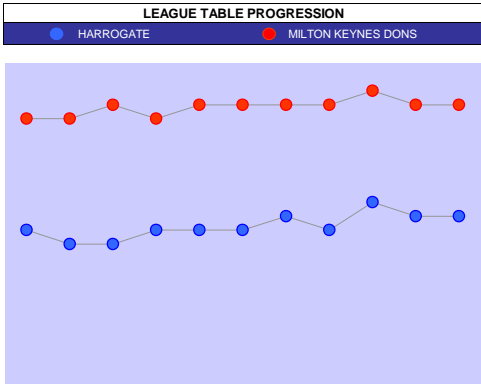

ENGLISH LEAGUE TWO				
P	TEAM	PL	GD	PTS
1	Stockport	44	47	89
2	Mansfield	44	42	82
3	Wrexham	44	33	82
4	Milton Keynes Dons	44	13	74
5	Crewe	44	7	70
6	Barrow	43	9	68
7	Crawley Town	44	4	66
8	Walsall	44	1	65
9	Doncaster	43	0	64
10	Gillingham	44	-10	63
11	AFC Wimbledon	44	10	62
12	Harrogate	44	-7	62
13	Bradford	43	-3	60
14	Morecambe	44	-13	60
15	Notts County	44	3	58
16	Newport County	44	-10	55
17	Tranmere	44	-1	54
18	Accrington	44	-9	54
19	Swindon	44	-4	53
20	Salford	44	-17	47
21	Grimsby	44	-17	46
22	Colchester	43	-17	44
23	Sutton	44	-25	40
24	Forest Green	44	-36	36

HEAD TO HEAD									
DIV	DATE	H / A	G	S	O	C	Y	R	
EL2	30-09-23	Milton Keynes Dons	0	27	4	11	3	0	
		Harrogate	1	3	3	3	1	0	
PER GAME AVGE :			1.0	30.0	7.0	14.0	4.0	0.0