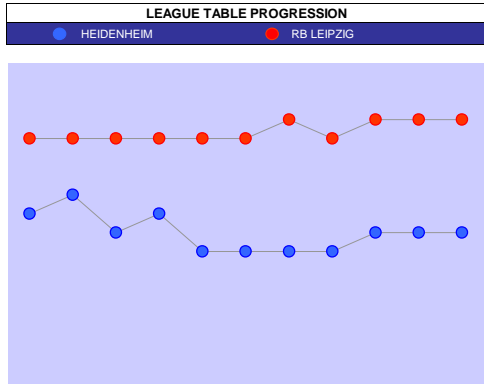

GERMAN BUNDESLIGA				
P	TEAM	PL	GD	PTS
1	Leverkusen	29	55	79
2	Bayern Munich	29	46	63
3	Stuttgart	29	33	63
4	RB Leipzig	29	34	56
5	Dortmund	29	23	56
6	Ein Frankfurt	29	4	42
7	Augsburg	29	1	39
8	Freiburg	29	-11	39
9	Hoffenheim	29	-8	36
10	Heidenheim	29	-8	34
11	M'gladbach	29	-6	31
12	Werder Bremen	29	-13	31
13	Union Berlin	29	-20	29
14	Wolfsburg	29	-16	28
15	Bochum	29	-25	27
16	Mainz	29	-17	26
17	FC Koln	29	-28	22
18	Darmstadt	29	-44	14

HEAD TO HEAD										
DIV	DATE	H / A	G	S	O	C	Y	R		
GE1	02-12-23	RB Leipzig	2	23	8	5	2	0		
		Heidenheim	1	7	1	3	2	0		
GE2	02-03-16	RB Leipzig	3	0	0	0	0	0		
		Heidenheim	1	0	0	0	0	0		
GE2	18-09-15	Heidenheim	1	0	0	0	0	0		
		RB Leipzig	1	0	0	0	0	0		
GE2	22-03-15	Heidenheim	1	0	0	0	0	0		
		RB Leipzig	0	0	0	0	0	0		
GE2	06-10-14	RB Leipzig	1	0	0	0	0	0		
		Heidenheim	1	0	0	0	0	0		
PER GAME AVGE :			2.4	6.0	1.8	1.6	0.8	0.0