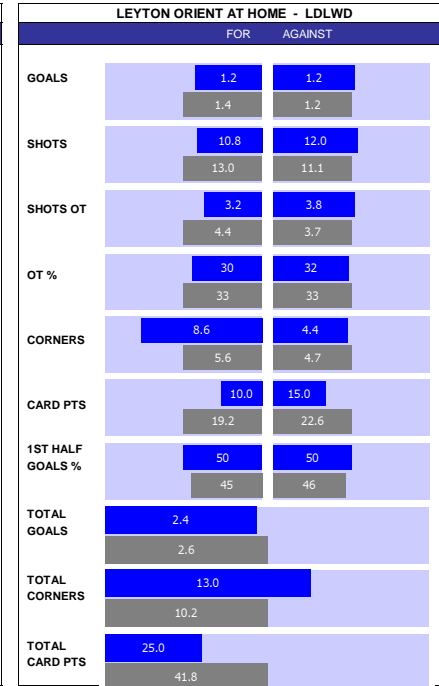

ENGLISH LEAGUE ONE				
P	TEAM	PL	GD	PTS
1	Portsmouth	44	36	94
2	Derby	44	38	86
3	Bolton	44	33	83
4	Peterboro	43	28	80
5	Barnsley	44	19	75
6	Oxford	44	22	73
7	Lincoln	44	26	71
8	Blackpool	44	17	70
9	Stevenage	44	10	67
10	Wigan	44	4	64
11	Leyton Orient	44	-3	62
12	Northampton	44	-8	59
13	Wycombe	43	2	58
14	Exeter	44	-15	58
15	Bristol Rvs	44	-12	57
16	Reading	44	-2	56
17	Charlton	44	0	52
18	Shrewsbury	44	-30	47
19	Cambridge	43	-21	46
20	Burton	44	-26	43
21	Cheltenham	43	-24	41
22	Port Vale	44	-31	40
23	Fleetwood Town	44	-27	37
24	Carlisle	44	-36	30

HEAD TO HEAD										
DIV	DATE	H / A	G	S	O	C	Y	R		
EL1	30-09-23	Fleetwood Town	1	14	3	6	1	1		
		Leyton Orient	0	15	5	6	3	1		
EL1	10-01-15	Leyton Orient	0	14	4	4	3	0		
		Fleetwood Town	1	10	3	4	2	0		
EL1	30-08-14	Fleetwood Town	1	18	10	9	2	0		
		Leyton Orient	1	16	5	5	1	0		
PER GAME AVGE :			1.3	29.0	10.0	11.3	4.0	0.7		

LEYTON ORIENT 10 MATCH FORM									
SS	DATE	CMP	VEN	OPPOSITION	T	N	R	SCORE	
23/24	1304	LGE1	A	Derby	2	2	L	3	0
23/24	0904	LGE1	H	Exeter	13	14	D	2	2
23/24	0604	LGE1	H	Cheltenham	22	21	W	3	1
23/24	0104	LGE1	H	Peterboro	4	4	L	1	2
23/24	2903	LGE1	A	Lincoln	8	7	L	1	0
23/24	1603	LGE1	A	Stevenage	6	9	W	0	1
23/24	1203	LGE1	H	Port Vale	23	22	D	0	0
23/24	0903	LGE1	A	Wigan	11	10	L	1	0
23/24	0203	LGE1	H	Bristol Rvs	13	15	L	0	1
23/24	2702	LGE1	H	Blackpool	8	8	W	1	0

SQUAD STATS - SEASON TO DATE									
LEYTON ORIENT					FLEETWOOD TOWN				
P	PLAYER	APP	S	GLS	P	PLAYER	APP	S	GLS
G	Solomon Brynn	41	0	0	G	Jay Lynch	42	0	0
G	Sam Howes	3	0	0	G	Stephen McMullan	1	1	0
D	Tom James	32	9	0	D	Ben Heneghan	34	0	0
D	Omar Beckles	31	2	2	D	Brendan Sarpong-Wiredu	33	0	3
D	Ethan Galbraith	27	10	3	D	Joshua Earl	24	0	2
D	Daniel Happe	26	2	0	D	Shaun Rooney	17	9	1
D	Brandon Cooper	25	4	0	D	Aristote Nsiala	11	1	0
D	Rob Hunt	17	16	1	D	Elijah Campbell	11	1	0