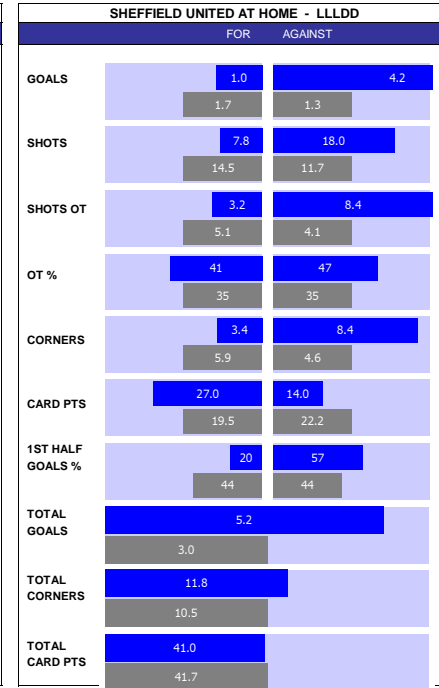

ENGLISH PREMIER LEAGUE				
P	TEAM	PL	GD	PTS
1	Man City	32	44	73
2	Arsenal	32	49	71
3	Liverpool	32	41	71
4	Aston Villa	33	19	63
5	Tottenham	32	16	60
6	Newcastle	32	17	50
7	Man United	32	-1	50
8	West Ham	33	-6	48
9	Chelsea	31	9	47
10	Brighton	32	2	44
11	Wolves	32	-5	43
12	Fulham	33	-2	42
13	Bournemouth	32	-10	42
14	Everton	32	-16	35
15	Crystal Palace	32	-17	33
16	Brentford	33	-11	32
17	Nott'm Forest	33	-16	30
18	Luton	33	-24	25
19	Burnley	33	-35	20
20	Sheffield United	32	-54	16

LEAGUE TABLE PROGRESSION									
● SHEFFIELD UNITED ● BURNLEY									
HEAD TO HEAD									
DIV	DATE	H / A	G	S	O	C	Y	R	
EPL	02-12-23	Burnley	5	19	7	6	2	0	
		Sheffield United	0	6	3	1	5	1	
ECH	10-04-23	Burnley	2	16	6	8	1	0	
		Sheffield United	0	4	1	2	3	1	
ECH	05-11-22	Sheffield United	5	28	12	10	2	0	
		Burnley	2	14	4	6	3	0	
EPL	05-07-20	Burnley	1	9	4	3	0	0	
		Sheffield United	1	10	3	9	0	0	
EPL	02-11-19	Sheffield United	3	13	6	7	1	0	
		Burnley	0	6	0	6	2	0	
PER GAME AVGE :			3.8	25.0	9.2	11.6	3.8	0.4