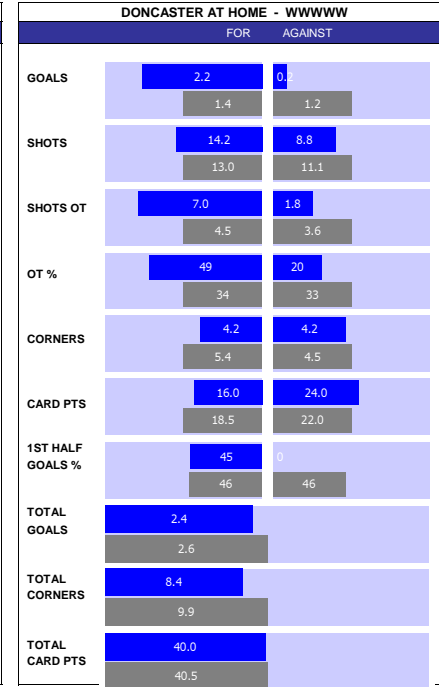

ENGLISH LEAGUE TWO 16/04/24

P	TEAM	PL	GD	PTS
1	Stockport	44	47	89
2	Mansfield	44	42	82
3	Wrexham	44	33	82
4	Milton Keynes Dons	44	13	74
5	Crewe	44	7	70
6	Barrow	43	9	68
7	Crawley Town	44	4	66
8	Walsall	44	1	65
9	Doncaster	43	0	64
10	Gillingham	44	-10	63
11	AFC Wimbledon	44	10	62
12	Harrogate	44	-7	62
13	Bradford	43	-3	60
14	Morecambe	44	-13	60
15	Notts County	44	3	58
16	Newport County	44	-10	55
17	Tranmere	44	-1	54
18	Accrington	44	-9	54
19	Swindon	44	-4	53
20	Salford	44	-17	47
21	Grimsby	44	-17	46
22	Colchester	43	-17	44
23	Sutton	44	-25	40
24	Forest Green	44	-36	36