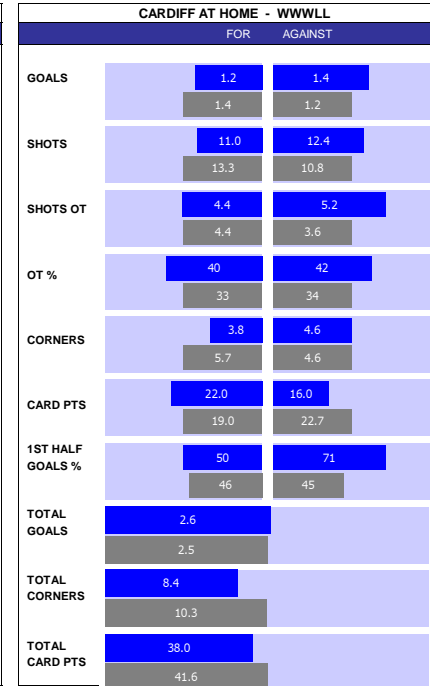

HEAD TO HEAD									
DIV	DATE	H / A	G	S	O	C	Y	R	
ECH	02-12-23	Southampton	2	18	6	7	1	0	
		Cardiff	0	10	3	3	1	0	
EPL	09-02-19	Southampton	1	14	7	8	3	0	
		Cardiff	2	6	3	2	3	0	
EPL	08-12-18	Cardiff	1	13	4	7	2	0	
		Southampton	0	12	1	7	2	0	
EPL	12-04-14	Southampton	0	19	7	5	0	0	
		Cardiff	1	6	4	5	0	0	
EPL	26-12-13	Cardiff	0	9	0	6	1	0	
		Southampton	3	11	6	3	2	0	
PER GAME AVGE :			2.0	23.6	8.2	10.6	3.0	0.0