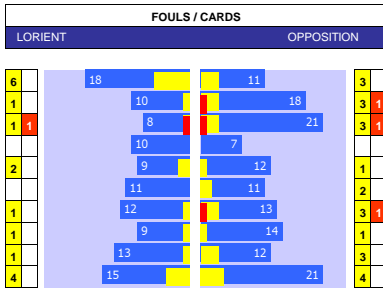

SQUAD STATS - SEASON TO DATE

NICE				LORIENT					
M	PLAYER	APP	S	GLS	M	PLAYER	APP	S	GLS
M	Morgan Sanson	20	4	0	M	Laurent Abergel	28	0	1
M	Khephren Thuram	19	2	1	M	Romain Faivre	16	1	5
M	Yousseuf Ndayishimiye	19	1	0	M	Theo Le Bris	14	11	0
M	Pablo Rosario	15	9	0	M	Tiemoue Bakayoko	11	4	2
M	Hicham Boudaoui	15	8	2	M	Eli Kroupi	10	14	5
M	Sofiane Diop	6	4	0	M	Darline Zidane Yongwa N	10	9	1
F	Gaetan Laborde	21	7	4	F	Julien Ponceau	22	4	2
F	Terem Moffi	19	5	10	F	Ayman Kari	10	2	1
F	Jeremie Boga	18	4	4	F	Mohamed Bamba	9	1	6
F	Evann Guessand	12	16	4	F	Aiyegun Tosin	8	7	2
F	Mohamed-Ali Cho	6	5	0	F	Bamba Dieng	5	9	2