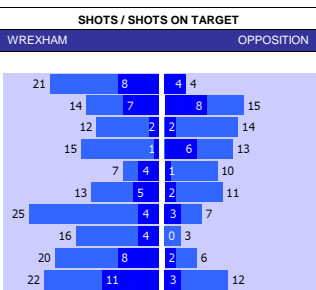

SQUAD STATS - SEASON TO DATE

P	PLAYER	APP	S	GLS
P	Rio Adebisi	44	0	4
P	Luke Offord	31	0	4
P	Conor Thomas	24	1	1
P	Chris Long	23	3	9
P	Ryan Cooney	18	18	0
P	Joel Taberner	16	4	1
F	Shilow Tracey	35	6	3
F	Elliott Nevitt	26	15	15
F	Courtney Baker-Richards	23	12	9
F	Aaron Rowe	21	15	2
F	Charlie Kirk	7	5	0
P	Elliot Lee	41	3	16
P	Andy Cannon	29	4	4
P	George Evans	21	6	0
P	James Jones	16	7	4
P	Luke Young	10	13	1
P	Anthony Forde	8	6	1
F	Paul Mullin	32	4	23
F	Ollie Palmer	23	14	5
F	Sam Dalby	14	17	1
F	Steven Fletcher	10	21	8
F	Jack Marriott	3	12	1