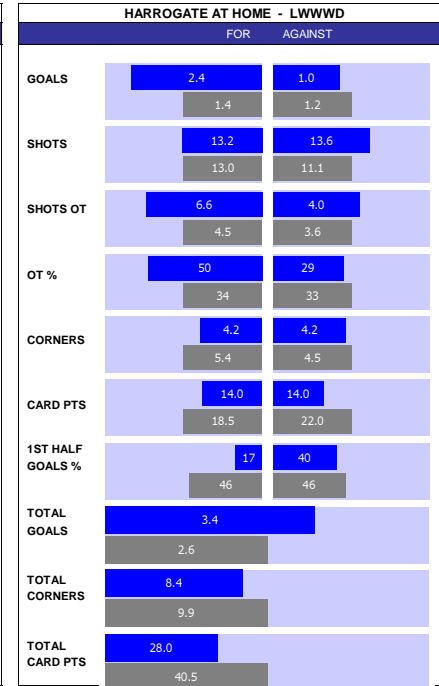

ENGLISH LEAGUE TWO				
P	TEAM	PL	GD	PTS
1	Stockport	44	47	89
2	Mansfield	44	42	82
3	Wrexham	44	33	82
4	Milton Keynes Dons	44	13	74
5	Crewe	44	7	70
6	Barrow	43	9	68
7	Crawley Town	44	4	66
8	Walsall	44	1	65
9	Doncaster	43	0	64
10	Gillingham	44	-10	63
11	AFC Wimbledon	44	10	62
12	Harrogate	44	-7	62
13	Bradford	43	-3	60
14	Morecambe	44	-13	60
15	Notts County	44	3	58
16	Newport County	44	-10	55
17	Tranmere	44	-1	54
18	Accrington	44	-9	54
19	Swindon	44	-4	53
20	Salford	44	-17	47
21	Grimsby	44	-17	46
22	Colchester	43	-17	44
23	Sutton	44	-25	40
24	Forest Green	44	-36	36

HEAD TO HEAD									
DIV	DATE	H / A	G	S	O	C	Y	R	
EL2	30-09-23	Milton Keynes Dons	0	27	4	11	3	0	
		Harrogate	1	3	3	3	1	0	
PER GAME AVGE :			1.0	30.0	7.0	14.0	4.0	0.0	

HARROGATE 10 MATCH FORM									
SS	DATE	CMP	VEN	OPPOSITION	T	N	R	SCORE	
23/24	1304	LGE2	H	Sutton	22	23	D	2	2
23/24	0904	LGE2	H	Grimsby	21	21	W	1	0
23/24	0604	LGE2	A	Notts County	16	15	L	3	0
23/24	0104	LGE2	H	Gillingham	7	10	W	5	1
23/24	2903	LGE2	A	AFC Wimbledon	9	11	D	1	1
23/24	2303	LGE2	H	Bradford	17	13	W	3	0
23/24	1603	LGE2	A	Barrow	6	6	D	0	0
23/24	1203	LGE2	A	Wrexham	3	3	D	0	0
23/24	0903	LGE2	H	Crawley Town	11	7	L	1	2
23/24	0203	LGE2	A	Swindon	17	19	D	1	1

SQUAD STATS - SEASON TO DATE									
HARROGATE					MILTON KEYNES DONS				
P	PLAYER	APP	S	GLS	P	PLAYER	APP	S	GLS
G	James Belshaw	24	0	0	G	Craig MacGillivray	24	0	0
G	Mark Oxley	16	0	0	G	Michael Kelly	13	0	0
D	Anthony O'Connor	41	0	4	D	Warren O'Hora	42	1	3
D	Matthew Foulds	34	1	1	D	Cameron Norman	31	7	0
D	Rod McDonald	20	1	0	D	MJ Williams	28	8	1
D	Toby Sims	6	1	0	D	Dean Lewington	18	3	0
D	Joe Mattock	2	3	0	D	Jack Tucker	13	1	0
D	Will Smith	0	0	0	D	Tommy Smith	10	0	0