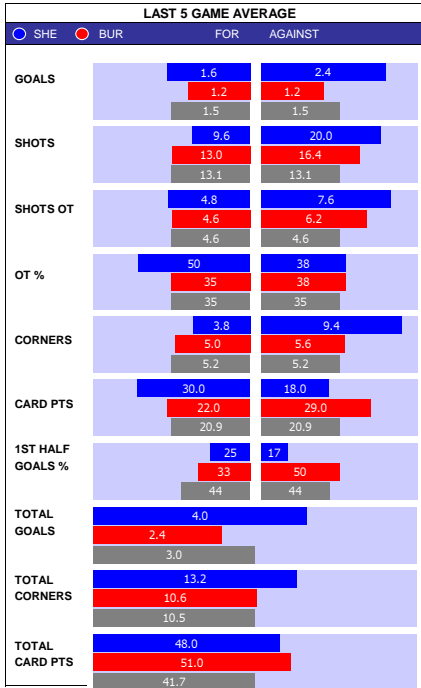

ENGLISH PREMIER LEAGUE				
P	TEAM	PL	GD	PTS
1	Man City	32	44	73
2	Arsenal	32	49	71
3	Liverpool	32	41	71
4	Aston Villa	33	19	63
5	Tottenham	32	16	60
6	Newcastle	32	17	50
7	Man United	32	-1	50
8	West Ham	33	-6	48
9	Chelsea	31	9	47
10	Brighton	32	2	44
11	Wolves	32	-5	43
12	Fulham	33	-2	42
13	Bournemouth	32	-10	42
14	Everton	32	-16	35
15	Crystal Palace	32	-17	33
16	Brentford	33	-11	32
17	Nott'm Forest	33	-16	30
18	Luton	33	-24	25
19	Burnley	33	-35	20
20	Sheffield United	32	-54	16

LEAGUE TABLE PROGRESSION									
● SHEFFIELD UNITED ● BURNLEY									
HEAD TO HEAD									
DIV	DATE	H / A	G	S	O	C	Y	R	
EPL	02-12-23	Burnley	5	19	7	6	2	0	
		Sheffield United	0	6	3	1	5	1	
ECH	10-04-23	Burnley	2	16	6	8	1	0	
		Sheffield United	0	4	1	2	3	1	
ECH	05-11-22	Sheffield United	5	28	12	10	2	0	
		Burnley	2	14	4	6	3	0	
EPL	05-07-20	Burnley	1	9	4	3	0	0	
		Sheffield United	1	10	3	9	0	0	
EPL	02-11-19	Sheffield United	3	13	6	7	1	0	
		Burnley	0	6	0	6	2	0	
PER GAME AVGE :			3.8	25.0	9.2	11.6	3.8	0.4