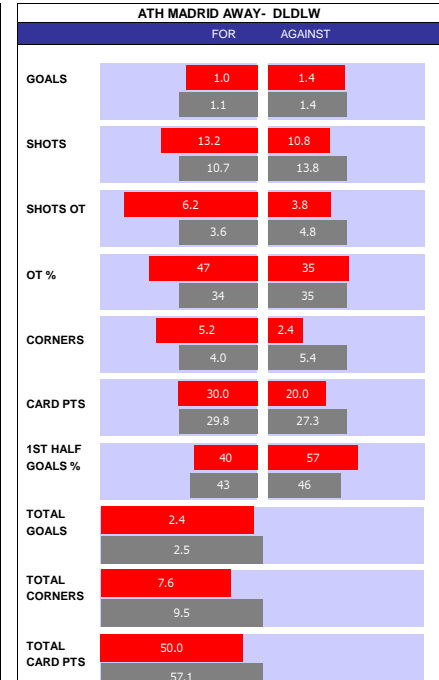

HEAD TO HEAD								
DIV	DATE	H / A	G	S	O	C	Y	R
SP1	29-10-23	Ath Madrid	2	11	7	4	3	0
		Alaves	1	8	1	4	2	0
SP1	02-04-22	Ath Madrid	4	14	8	8	1	0
		Alaves	1	7	1	2	0	0
SP1	25-09-21	Alaves	1	7	1	3	2	0
		Ath Madrid	0	13	1	8	3	0
SP1	27-06-20	Ath Madrid	2	14	4	3	3	0
		Alaves	1	6	2	1	2	0
SP1	29-10-19	Alaves	1	11	3	4	3	0
		Ath Madrid	1	9	3	1	3	0
PER GAME AVGE :			2.8	20.0	6.2	7.6	4.4	0.0