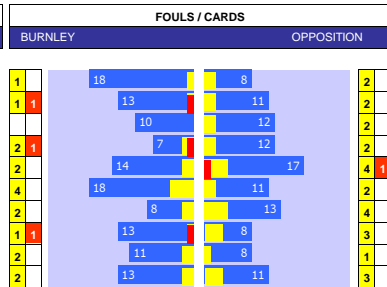

SQUAD STATS - SEASON TO DATE			
	SHEFFIELD UNITED	BURNLEY	
P PLAYER	APP	S	GLS
G Wesley Foderingham	24	1	0
G Ivo Grbic	8	0	0
D Jack Robinson	28	2	1
D Anel Ahmedhodzic	24	2	1
D Auston Trusty	22	4	0
D George Baldock	11	2	0
D Luke Thomas	11	1	0
D Mason Holgate	7	0	0
M Gustavo Hamer	28	2	3
M Vinicius Souza	27	3	1
M Jayden Bogle	26	2	2
M Oliver Norwood	16	9	1
M Ben Osborn	9	10	0
M Andre Brooks	8	6	0
F James McAtee	19	8	3
F Cameron Archer	16	7	4
F Oli McBurnie	14	6	6
F William Osula	9	10	0
F Ben Brereton	8	0	4
M Sander Berge	29	3	1
M Josh Brownhill	22	8	4
M Josh Cullen	18	2	1
M Lyle Foster	17	2	4
M Luca Koleosho	13	2	1
M Johann Gudmundsson	12	10	0
F Zeki Amdouni	26	3	4
F Wilson Odobert	20	4	3
F David Datro Fofana	9	2	4
F Jay Rodriguez	7	13	2
F Manuel Benson	1	6	0

BURNLEY 10 MATCH FORM									
SS	DATE	CMP	VEN	OPPOSITION	T	N	R	SCORE	
23/24	1304	EPL	H	Brighton	10	10	D	1	1
23/24	0604	EPL	A	Everton	14	14	L	1	0
23/24	0204	EPL	H	Wolves	10	11	D	1	1
23/24	3003	EPL	A	Chelsea	11	9	D	2	2
23/24	1603	EPL	H	Brentford	16	16	W	2	1
23/24	1003	EPL	A	West Ham	7	8	D	2	2
23/24	0303	EPL	H	Bournemouth	14	13	L	0	2
23/24	2402	EPL	A	Crystal Palace	16	15	L	3	0
23/24	1702	EPL	H	Arsenal	3	2	L	0	5
23/24	1002	EPL	A	Liverpool	1	3	L	3	1