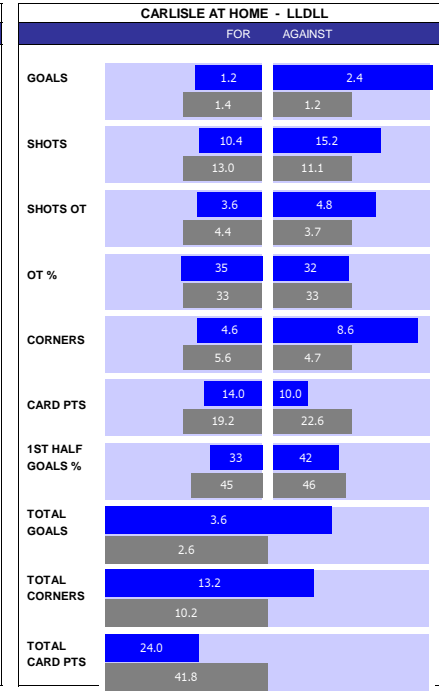

ENGLISH LEAGUE ONE 16/04/24
Table with 5 columns: P, TEAM, PL, GD, PTS. Lists teams from 1 to 24, including Wycombe (13th) and Carlisle (24th).