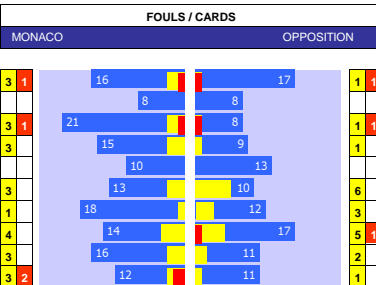

SQUAD STATS - SEASON TO DATE

P	PLAYER	APP	S	GLS
M	Romain Del Castillo	27	2	8
M	Pierre Lees-Melou	27	0	4
M	Hugo Magnetti	25	3	2
M	Mahdi Camara	22	5	5
M	Jeremy Le Douaron	18	10	4
M	Martin Satriano	16	12	3
F	Steve Mounie	15	12	5
F	Billal Brahimi	1	15	0
F	Djibril Konte	0	0	0
F	Wissam Ben Yedder	21	5	11
F	Folarin Balogun	15	8	7
F	Myron Boadu	0	9	1
F	Malamine Efekele	0	0	0
F	Breel Embolo	0	0	0