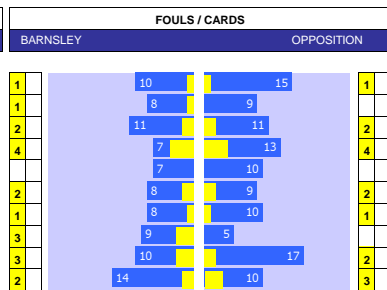

SQUAD STATS - SEASON TO DATE

P	PLAYER	APP	S	GLS
M	CJ Hamilton	37	5	4
M	Oliver Norburn	31	1	1
M	Karamoko Dembele	27	10	7
M	Sonny Carey	21	12	4
M	Albie Morgan	19	15	3
M	Kenneth Dougall	15	4	3
F	Jordan Rhodes	27	2	15
F	Jake Beesley	23	4	7
F	Shayne Lavery	14	16	5
F	Kyle Joseph	11	17	1
F	Kylan Kouassi	9	9	1
M	Herbie Kane	37	1	8
M	Nicky Cadden	35	6	2
M	Corey O'Keefe	23	13	3
M	Jon Russell	23	8	3
M	Luca Connell	22	1	1
M	Callum Styles	16	4	3
F	Devante Cole	39	4	17
F	Adam Phillips	32	7	10
F	John McAtee	28	9	10
F	Sam Cosgrove	9	21	3
F	Max Watters	9	15	3