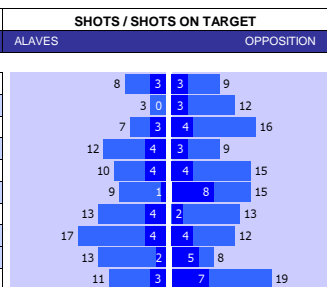

ALAVES 10 MATCH FORM										
SS	DATE	CMP	VEN	OPPOSITION	T	N	R	SCORE		
23/24	1404	SP1	A	Granada	19	19	L	2	0	
23/24	3103	SP1	H	Sociedad	6	6	L	0	1	
23/24	1603	SP1	A	Ath Bilbao	5	5	L	2	0	
23/24	1003	SP1	H	Vallecano	16	16	W	1	0	
23/24	0403	SP1	A	Osasuna	11	11	L	1	0	
23/24	2402	SP1	H	Mallorca	16	15	D	1	1	
23/24	1802	SP1	A	Betis	6	8	D	0	0	
23/24	1002	SP1	H	Villarreal	14	9	D	1	1	
23/24	0302	SP1	H	Barcelona	4	2	L	1	3	
23/24	2601	SP1	A	Almeria	20	20	W	0	3