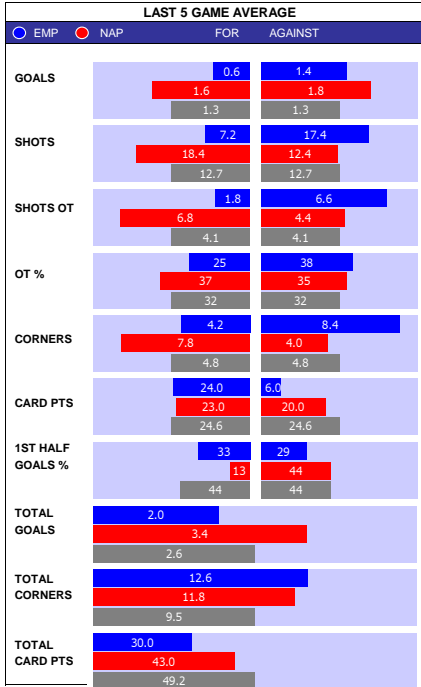

HEAD TO HEAD

DIV	DATE	H / A	G	S	O	C	Y	R
IT1	12-11-23	Napoli	0	18	7	8	1	0
		Empoli	1	8	3	3	1	0
IT1	25-02-23	Empoli	0	9	2	4	2	0
		Napoli	2	19	6	13	1	1
IT1	08-11-22	Napoli	2	18	4	5	1	0
		Empoli	0	6	1	0	6	1
IT1	24-04-22	Empoli	3	17	7	10	4	0
		Napoli	2	16	2	7	1	0
IT1	12-12-21	Napoli	0	30	6	10	0	0
		Empoli	1	12	5	3	1	0
		PER GAME AVGE :	2.2	30.6	8.6	12.6	3.6	0.4