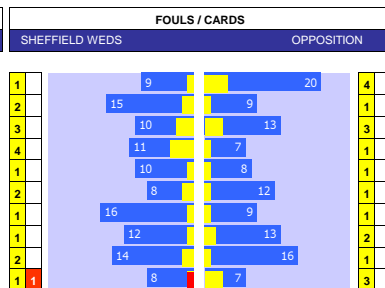

M	Callum Brittain	37	4	1	M Barry Bannan 38 1 1
M	Harry Pickering	32	1	1	M Anthony Musaba 26 14 6
M	Sondre Tronstad	31	2	0	M Will Vaulks 22 9 0
M	Adam Wharton	22	4	2	M Marvin Johnson 22 4 3
M	Andrew Moran	19	14	2	M Pol Valentini 21 12 0
M	Joseph Rankin-Costello	18	6	2	M George Byers 17 5 1
F	Sammie Szmodics	41	0	24	F Josh Windass 19 3 3
F	Tyrhys Dolan	26	7	5	F Callum Paterson 17 5 0
F	Sam Gallagher	17	4	3	F Bailey Cadamarteri 14 9 4
F	Harry Leonard	9	10	3	F Ike Ugbo 14 1 6
F	Niall Ennis	3	8	0	F Michael Smith 11 17 4