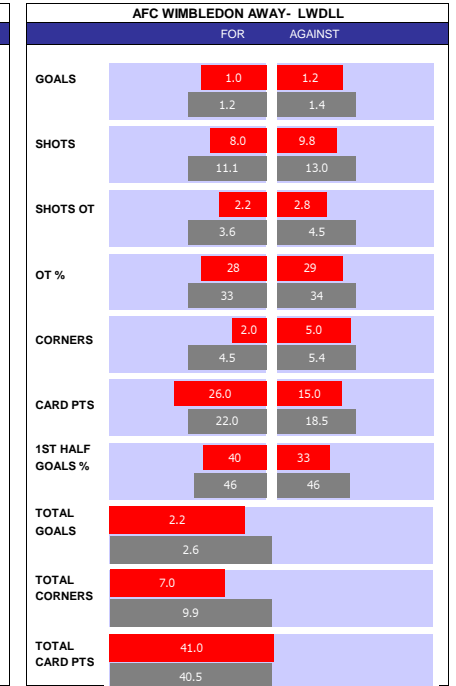

ENGLISH LEAGUE TWO				
P	TEAM	PL	GD	PTS
1	Stockport	44	47	89
2	Mansfield	44	42	82
3	Wrexham	44	33	82
4	Milton Keynes Dons	44	13	74
5	Crewe	44	7	70
6	Barrow	43	9	68
7	Crawley Town	44	4	66
8	Walsall	44	1	65
9	Doncaster	43	0	64
10	Gillingham	44	-10	63
11	AFC Wimbledon	44	10	62
12	Harrogate	44	-7	62
13	Bradford	43	-3	60
14	Morecambe	44	-13	60
15	Notts County	44	3	58
16	Newport County	44	-10	55
17	Tranmere	44	-1	54
18	Accrington	44	-9	54
19	Swindon	44	-4	53
20	Salford	44	-17	47
21	Grimsby	44	-17	46
22	Colchester	43	-17	44
23	Sutton	44	-25	40
24	Forest Green	44	-36	36

HEAD TO HEAD									
DIV	DATE	H / A	G	S	O	C	Y	R	
EL2	30-09-23	AFC Wimbledon	4	19	8	4	1	0	
		Tranmere	1	8	2	4	2	1	
EL2	29-04-23	AFC Wimbledon	1	10	2	4	0	0	
		Tranmere	1	6	3	4	0	0	
EL2	19-11-22	Tranmere	0	12	3	7	2	1	
		AFC Wimbledon	2	8	5	4	1	0	
EL1	21-12-19	Tranmere	1	20	9	5	2	0	
		AFC Wimbledon	0	13	5	3	0	0	
EL2	28-03-15	Tranmere	1	13	5	7	3	0	
		AFC Wimbledon	1	13	9	4	4	0	
PER GAME AVGE :			2.4	24.4	10.2	9.2	3.0	0.4	

TRANMERE 10 MATCH FORM									
SS	DATE	CMP	VEN	OPPOSITION	T	N	R	SCORE	
23/24	1304	LGE2	A	Newport County	16	16	W	1	2
23/24	0604	LGE2	H	Walsall	11	8	L	1	3
23/24	0104	LGE2	H	Colchester	22	22	D	1	1
23/24	2903	LGE2	A	Bradford	17	13	L	2	0
23/24	2303	LGE2	H	Crawley Town	9	7	L	1	3
23/24	1603	LGE2	A	Wrexham	3	3	W	0	1
23/24	1203	LGE2	H	Mansfield	1	2	W	2	1
23/24	0903	LGE2	A	Gillingham	9	10	D	1	1
23/24	0203	LGE2	H	Sutton	24	23	W	1	0
23/24	2702	LGE2	A	Swindon	18	19	L	3	1

SQUAD STATS - SEASON TO DATE									
TRANMERE					AFC WIMBLEDON				
P	PLAYER	APP	S	GLS	P	PLAYER	APP	S	GLS
G	Luke McGee	43	0	0	G	Alex Bass	44	0	0
G	Joe Murphy	1	1	0	G	Nikola Tzanev	0	0	0
D	Tom Davies	37	0	3	D	Jack Currie	36	1	1
D	Lee O'Connor	36	2	0	D	Joe Lewis	29	1	4
D	Kieron Morris	36	0	2	D	Ryan Johnson	29	0	1
D	Jordan Turnbull	28	1	0	D	Isaac Ogundere	25	5	0
D	Connor Wood	28	1	0	D	Lee Brown	19	4	0
D	Josef Yarney	16	8	0	D	Kofi Balmer	15	0	1
D	Dan Pike	8	8	0