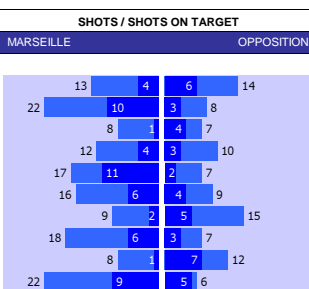

SQUAD STATS - SEASON TO DATE										
TOULOUSE					MARSEILLE					
P	PLAYER	APP	S	GLS	P	PLAYER	APP	S	GLS	
F	Thijs Dallinga	23	5	11	F	Pierre-Emerick Aubameye	24	4	12	
F	Frank Magri	14	12	4	F	Amine Harit	19	6	1	
F	Yann Gboho	9	3	1	F	Ilman Ndiaye	18	6	3	
F	Zakaria Aboukhail	5	4	3	F	Vitinha	10	8	3	
F	Shavy Babicka	4	4	1	F	Joaquin Correa	5	6	0