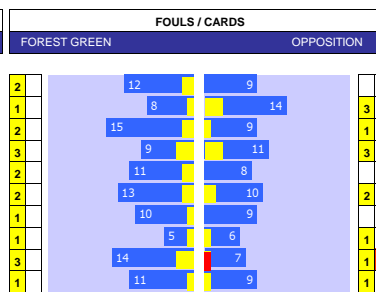

MORECAMBE					FOREST GREEN				
F	PLAYER	APP	S	GLS	F	PLAYER	APP	S	GLS
F	Adam Mayor	20	3	3	F	Kyle McAllister	40	2	5
F	Michael Mellon	20	2	13	F	Matt Stevens	20	7	9
F	Gerard Garner	15	1	4	F	Christian Doidge	16	0	3
F	Charlie Brown	13	10	5	F	Troy Deeney	14	2	4
F	Gwion Edwards	11	8	3	F	Tyrese Omotoye	13	21	1