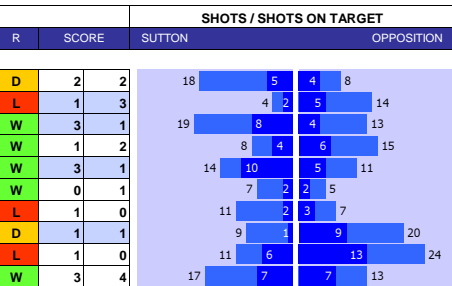

SUTTON 10 MATCH FORM

SS	DATE	CMP	VEN	OPPOSITION	T	N	R	SCORE
23/24	1304	LGE2	A	Harrogate	11	12	D	2 2
23/24	0604	LGE2	H	Stockport	1	1	L	1 3
23/24	0104	LGE2	H	Swindon	19	19	W	3 1
23/24	2903	LGE2	A	Salford	19	20	W	1 2
23/24	2303	LGE2	H	Accrington	16	18	W	3 1
23/24	1603	LGE2	A	Forest Green	22	24	W	0 1
23/24	1203	LGE2	A	Crewe	5	5	L	1 0
23/24	0903	LGE2	H	Grimsby	21	21	D	1 1
23/24	0203	LGE2	A	Tranmere	18	17	L	1 0
23/24	2702	LGE2	A	Notts County	13	15	W	3 4

SQUAD STATS - SEASON TO DATE

SUTTON				CRAWLEY TOWN					
P	PLAYER	APP	S	GLS	P	PLAYER	APP	S	GLS
G	Dean Bouzanis	25	0	0	G	Corey Addai	36	0	0
G	Steve Arnold	12	1	0	G	Luca Ashby-Hammond	7	0	0
D	Joe kizzi	43	1	1	D	William Wright	42	0	4
D	Ben Goodliffe	29	1	2	D	Laurence Maguire	30	1	3
D	Ryan Jackson	28	7	2	D	Dion Conroy	29	0	1
D	Omar Sowunmi	28	5	4	D	Harry Ransom	20	0	1
D	Sam Hart	23	5	0	D	Joy Mukena	5	5	0
D	Louis John	10	7	2	D	Travis Johnson	4	3	0

CRAWLEY TOWN 10 MATCH FORM

SS	DATE	CMP	VEN	OPPOSITION	T	N	R	SCORE
23/24	1604	LGE2	H	Barrow	6	6	D	1 1
23/24	1304	LGE2	H	Colchester	23	22	L	2 3
23/24	0904	LGE2	A	Wrexham	2	3	L	4 1
23/24	0604	LGE2	A	Mansfield	2	2	W	1 4
23/24	0104	LGE2	A	Newport County	12	16	W	0 4
23/24	2903	LGE2	H	Doncaster	18	9	L	0 2
23/24	2303	LGE2	A	Tranmere	15	17	W	1 3
23/24	1803	LGE2	H	Stockport	2	1	D	1 1
23/24	1203	LGE2	H	Notts County	15	15	W	2 1
23/24	0903	LGE2	A	Harrogate	13	12	W	1 2