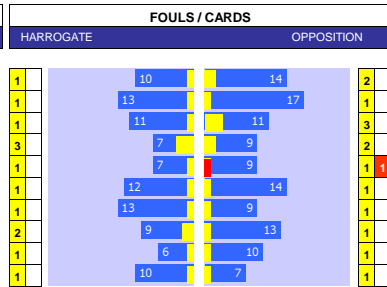

HARROGATE 10 MATCH FORM									
SS	DATE	CMP	VEN	OPPOSITION	T	N	R	SCORE	
23/24	1304	LGE2	H	Sutton	22	23	D	2	2
23/24	0904	LGE2	H	Grimsby	21	21	W	1	0
23/24	0604	LGE2	A	Notts County	16	15	L	3	0
23/24	0104	LGE2	H	Gillingham	7	10	W	5	1
23/24	2903	LGE2	A	AFC Wimbledon	9	11	D	1	1
23/24	2303	LGE2	H	Bradford	17	13	W	3	0
23/24	1603	LGE2	A	Barrow	6	6	D	0	0
23/24	1203	LGE2	A	Wrexham	3	3	D	0	0
23/24	0903	LGE2	H	Crawley Town	11	7	L	1	2
23/24	0203	LGE2	A	Swindon	17	19	D	1	1

SQUAD STATS - SEASON TO DATE									
HARROGATE					MILTON KEYNES DONS				
P	PLAYER	APP	S	GLS	P	PLAYER	APP	S	GLS
G	James Belshaw	24	0	0	G	Craig MacGillivray	24	0	0
G	Mark Oxley	16	0	0	G	Michael Kelly	13	0	0
D	Anthony O'Connor	41	0	4	D	Warren O'Hora	42	1	3
D	Matthew Foulds	34	1	1	D	Cameron Norman	31	7	0
D	Rod McDonald	20	1	0	D	MJ Williams	28	8	1
D	Toby Sims	6	1	0	D	Dean Lewington	18	3	0
D	Joe Mattock	2	3	0	D	Jack Tucker	13	1	0
D	Will Smith	0	0	0	D	Tommy Smith	10	0	0

MILTON KEYNES DONS 10 MATCH FORM									
SS	DATE	CMP	VEN	OPPOSITION	T	N	R	SCORE	
23/24	1304	LGE2	H	Mansfield	3	2	L	1	4
23/24	0604	LGE2	A	Forest Green	24	24	W	0	2
23/24	0104	LGE2	A	Notts County	16	15	D	3	3
23/24	2903	LGE2	H	Walsall	10	8	W	5	0
23/24	2303	LGE2	A	Stockport	2	1	L	5	0
23/24	1603	LGE2	H	Crewe	4	5	W	3	1
23/24	1203	LGE2	A	Grimsby	21	21	L	1	0
23/24	0903	LGE2	H	Salford	19	20	W	3	1
23/24	0503	LGE2	A	Mansfield	1	2	W	1	2
23/24	0203	LGE2	A	AFC Wimbledon	13	11	L	1	0