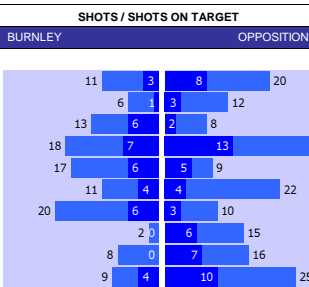

SQUAD STATS - SEASON TO DATE			
	SHEFFIELD UNITED	BURNLEY	
P PLAYER	APP	S	GLS
G Wesley Foderingham	24	1	0
G Ivo Grbic	8	0	0
D Jack Robinson	28	2	1
D Anel Ahmedhodzic	24	2	1
D Auston Trusty	22	4	0
D George Baldock	11	2	0
D Luke Thomas	11	1	0
D Mason Holgate	7	0	0
M Gustavo Hamer	28	2	3
M Vinicius Souza	27	3	1
M Jayden Bogle	26	2	2
M Oliver Norwood	16	9	1
M Ben Osborn	9	10	0
M Andre Brooks	8	6	0
F James McAtee	19	8	3
F Cameron Archer	16	7	4
F Oli McBurnie	14	6	6
F William Osula	9	10	0
F Ben Brereton	8	0	4
M Sander Berge	29	3	1
M Josh Brownhill	22	8	4
M Josh Cullen	18	2	1
M Lyle Foster	17	2	4
M Luca Koleosho	13	2	1
M Johann Gudmundsson	12	10	0
F Zeki Amdouni	26	3	4
F Wilson Odobert	20	4	3
F David Datro Fofana	9	2	4
F Jay Rodriguez	7	13	2
F Manuel Benson	1	6	0

BURNLEY 10 MATCH FORM									
SS	DATE	CMP	VEN	OPPOSITION	T	N	R	SCORE	
23/24	1304	EPL	H	Brighton	10	10	D	1	1
23/24	0604	EPL	A	Everton	14	14	L	1	0
23/24	0204	EPL	H	Wolves	10	11	D	1	1
23/24	3003	EPL	A	Chelsea	11	9	D	2	2
23/24	1603	EPL	H	Brentford	16	16	W	2	1
23/24	1003	EPL	A	West Ham	7	8	D	2	2
23/24	0303	EPL	H	Bournemouth	14	13	L	0	2
23/24	2402	EPL	A	Crystal Palace	16	15	L	3	0
23/24	1702	EPL	H	Arsenal	3	2	L	0	5
23/24	1002	EPL	A	Liverpool	1	3	L	3	1