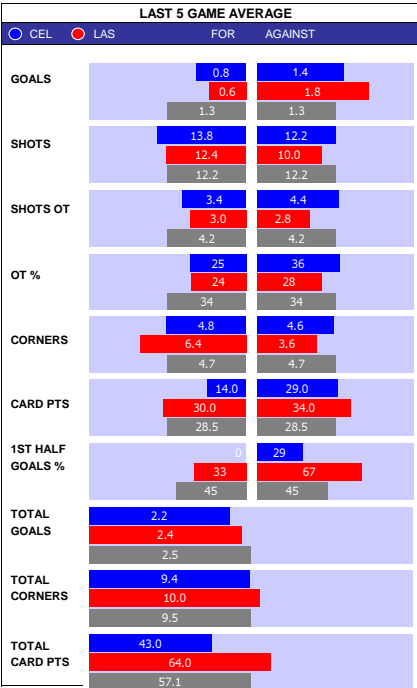

SPANISH LA LIGA				
P	TEAM	PL	GD	PTS
1	Real Madrid	31	47	78
2	Barcelona	31	28	70
3	Girona	31	24	65
4	Ath Madrid	31	23	61
5	Ath Bilbao	31	22	57
6	Sociedad	31	12	50
7	Valencia	31	2	47
8	Betis	31	1	45
9	Villarreal	31	-5	39
10	Getafe	31	-6	39
11	Osasuna	31	-8	39
12	Las Palmas	31	-6	37
13	Sevilla	31	-5	34
14	Alaves	31	-12	32
15	Mallorca	31	-11	31
16	Vallecano	31	-13	31
17	Celta	31	-13	28
18	Cadiz	31	-20	25
19	Granada	31	-28	17
20	Almeria	31	-32	14

HEAD TO HEAD										
DIV	DATE	H / A	G	S	O	C	Y	R		
SP1	02-10-23	Las Palmas	2	16	5	4	2	0		
		Celta	1	11	3	5	1	0		
SP1	05-03-18	Celta	2	14	6	10	1	0		
		Las Palmas	1	10	3	7	2	0		
SP1	16-10-17	Las Palmas	2	24	11	14	2	0		
		Celta	5	14	7	3	1	1		
SP1	03-04-17	Celta	3	13	6	4	3	0		
		Las Palmas	1	12	5	6	3	0		
SP1	30-10-16	Las Palmas	3	17	8	8	2	0		
		Celta	3	9	6	1	6	1		
PER GAME AVGE :			4.6	28.0	12.0	12.4	4.6	0.4		

CELTA 10 MATCH FORM									
SS	DATE	CMP	VEN	OPPOSITION	T	N	R	SCORE	
23/24	1204	SP1	A	Betis	8	8	L	2	1
23/24	3103	SP1	H	Vallecano	16	16	D	0	0
23/24	1703	SP1	A	Sevilla	15	13	W	1	2
23/24	1003	SP1	A	Real Madrid	1	1	L	4	0
23/24	0103	SP1	H	Almeria	20	20	W	1	0
23/24	2502	SP1	A	Cadiz	18	18	D	2	2
23/24	1702	SP1	H	Barcelona	3	2	L	1	2
23/24	1102	SP1	A	Getafe	10	10	L	3	2
23/24	0402	SP1	A	Osasuna	11	11	W	0	3
23/24	2801	SP1	H	Girona	2	3	L	0	1

SQUAD STATS - SEASON TO DATE									
CELTA					LAS PALMAS				
P	PLAYER	APP	S	GLS	P	PLAYER	APP	S	GLS
G	Vicente Guaita	21	1	0	G	Alvaro Valles	30	0	0
G	Ivan Villar	10	0	0	G	Aaron	1	1	0
D	Unai Nunez	28	2	1	D	Mika Marmol	29	0	0
D	Carl Starfelt	22	1	1	D	Sergi Cardona	27	3	1
D	Carlos Dominguez	14	3	0	D	Alex Suarez	24	1	1
D	Kevin	9	2	0	D	Saul Coco	20	4	1
D	Mihailo Ristic	9	2	0	D	Julian Araujo	13	9	1
D	Javier Manquillo	7	0	0	D	Daley Sinkgraven	4	4	0