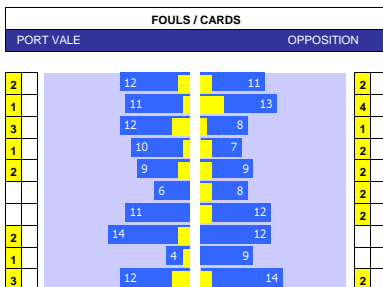

SQUAD STATS - SEASON TO DATE

P PLAYER	APP	S	GLS
G Nathan Baxter	30	0	0
G Joel Coleman	13	0	0
D Eoin Toal	37	0	4
D Ricardo Santos	33	0	0
D Gethin Jones	32	0	1
D Jack Iredale	22	8	3
D Will Forrester	8	5	0
D Caleb Taylor	3	2	0
M Josh Dacres-Cogley	41	0	3
M Josh Sheehan	37	4	2
M George Thomason	34	2	6
M Paris Maghoma	26	9	7
M Kyle Dempsey	22	16	2
M Randall Williams	21	8	3
F Dion Charles	29	1	13
F Victor Adeboyejo	28	7	10
F Jon Dadi Bodvarsson	11	25	4
F Aaron Collins	11	5	7
F Dan N'Lundulu	3	15	1
M Funso Ojo	36	1	2
M Ben Garrity	32	4	9
M Thomas Sang	25	11	0
M Gavin Massey	22	17	1
M Conor Grant	18	10	0
M Oliver Arblaster	18	2	2
F Ethan Chislett	34	6	8
F James Wilson	21	6	4
F Ryan Loft	14	10	1
F Uche Ikepeazu	8	9	1
F Baylee Dipepa	3	17	3

PORT VALE 10 MATCH FORM

SS	DATE	CMP	VEN	OPPOSITION	T	N	R	SCORE
23/24	1604	LGE1	H	Wycombe	15	13	L	1 2
23/24	1304	LGE1	H	Exeter	14	14	L	2 4
23/24	1004	LGE1	A	Peterboro	4	4	L	3 0
23/24	0604	LGE1	A	Wigan	10	10	D	0 0
23/24	0104	LGE1	A	Northampton	12	12	L	2 0
23/24	2903	LGE1	H	Bristol Rvs	14	15	W	2 0
23/24	2303	LGE1	A	Burton	19	20	W	0 1
23/24	1603	LGE1	H	Oxford	8	6	L	0 2
23/24	1203	LGE1	A	Leyton Orient	11	11	D	0 0
23/24	0903	LGE1	H	Shrewsbury	20	18	L	1 2