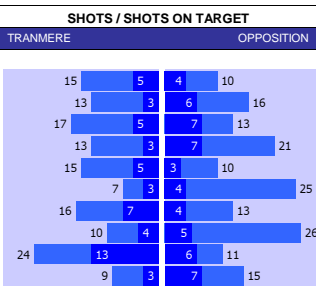

TRANMERE 10 MATCH FORM									
SS	DATE	CMP	VEN	OPPOSITION	T	N	R	SCORE	
23/24	1304	LGE2	A	Newport County	16	16	W	1	2
23/24	0604	LGE2	H	Walsall	11	8	L	1	3
23/24	0104	LGE2	H	Colchester	22	22	D	1	1
23/24	2903	LGE2	A	Bradford	17	13	L	2	0
23/24	2303	LGE2	H	Crawley Town	9	7	L	1	3
23/24	1603	LGE2	A	Wrexham	3	3	W	0	1
23/24	1203	LGE2	H	Mansfield	1	2	W	2	1
23/24	0903	LGE2	A	Gillingham	9	10	D	1	1
23/24	0203	LGE2	H	Sutton	24	23	W	1	0
23/24	2702	LGE2	A	Swindon	18	19	L	3	1

SQUAD STATS - SEASON TO DATE									
TRANMERE					AFC WIMBLEDON				
P	PLAYER	APP	S	GLS	P	PLAYER	APP	S	GLS
G	Luke McGee	43	0	0	G	Alex Bass	44	0	0
G	Joe Murphy	1	1	0	G	Nikola Tzanev	0	0	0
D	Tom Davies	37	0	3	D	Jack Currie	36	1	1
D	Lee O'Connor	36	2	0	D	Joe Lewis	29	1	4
D	Kieron Morris	36	0	2	D	Ryan Johnson	29	0	1
D	Jordan Turnbull	28	1	0	D	Isaac Ogundere	25	5	0
D	Connor Wood	28	1	0	D	Lee Brown	19	4	0
D	Josef Yarney	16	8	0	D	Kofi Balmer	15	0	1
D	Dan Pike	8	8	0					

AFC WIMBLEDON 10 MATCH FORM									
SS	DATE	CMP	VEN	OPPOSITION	T	N	R	SCORE	
23/24	1304	LGE2	A	Swindon	19	19	L	3	2
23/24	0604	LGE2	H	Salford	20	20	W	1	0
23/24	0104	LGE2	A	Stockport	1	1	L	1	0
23/24	2903	LGE2	H	Harrogate	13	12	D	1	1
23/24	2303	LGE2	A	Crewe	5	5	D	1	1
23/24	1603	LGE2	H	Newport County	12	16	L	0	2
23/24	1203	LGE2	H	Gillingham	7	10	W	2	0
23/24	0903	LGE2	A	Notts County	14	15	W	0	2
23/24	0503	LGE2	H	Grimsby	21	21	D	0	0
23/24	0203	LGE2	H	Milton Keynes Dons	5	4	W	1	0