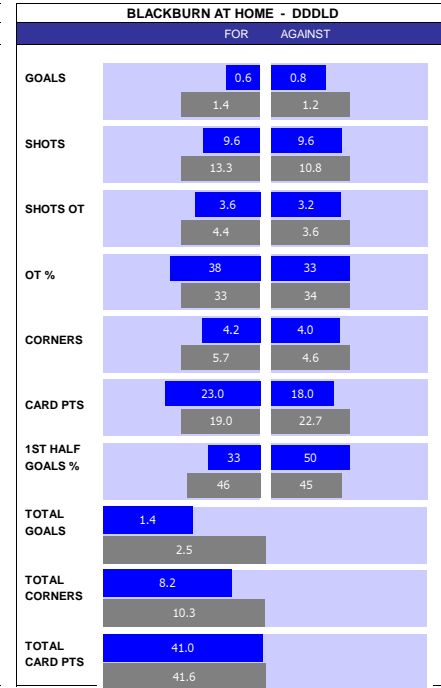

ENGLISH CHAMPIONSHIP			
P	TEAM	PL	GD PTS
1	Ipswich	43	32 89
2	Leicester	42	41 88
3	Leeds	43	42 87
4	Southampton	42	30 84
5	West Brom	43	24 72
6	Norwich	43	16 71
7	Hull	42	8 65
8	Coventry	42	14 63
9	Middlesbrough	43	5 63
10	Preston	43	-4 63
11	Cardiff	43	-12 59
12	Bristol City	43	4 58
13	Sunderland	43	2 56
14	Swansea	43	-9 53
15	Watford	43	1 52
16	Millwall	43	-13 50
17	Blackburn	43	-14 49
18	Plymouth	43	-8 48
19	QPR	43	-17 47
20	Stoke	43	-19 47
21	Birmingham	43	-16 45
22	Huddersfield	43	-23 44
23	Sheffield Weds	43	-31 44
24	Rotherham	43	-53 23

HEAD TO HEAD									
DIV	DATE	H / A	G	S	O	C	Y	R	
ECH	02-12-23	Sheffield Weds	3	13	8	3	2	0	
		Blackburn	1	18	5	7	1	0	
ECH	18-01-20	Sheffield Weds	0	4	1	1	1	1	
		Blackburn	5	15	9	5	1	0	
ECH	02-11-19	Blackburn	2	15	6	4	0	0	
		Sheffield Weds	1	17	5	13	0	0	
ECH	16-03-19	Sheffield Weds	4	10	4	2	4	0	
		Blackburn	2	8	4	3	0	0	
ECH	01-12-18	Blackburn	4	18	7	9	1	0	
		Sheffield Weds	2	7	2	7	1	0	
	PER GAME AVGE :		4.8	25.0	10.2	10.8	2.2	0.2	

BLACKBURN 10 MATCH FORM								
SS	DATE	CMP	VEN	OPPOSITION	T	N	R	SCORE
23/24	1304	CH	A	Leeds	3	3	W	0 1
23/24	1004	CH	A	Bristol City	12	12	L	5 0
23/24	0604	CH	H	Southampton	4	4	D	0 0
23/24	0104	CH	A	Sunderland	12	13	W	1 5
23/24	2903	CH	H	Ipswich	3	1	L	0 1
23/24	1603	CH	A	Middlesbrough	9	9	D	0 0
23/24	0903	CH	H	Plymouth	16	18	D	1 1
23/24	0503	CH	H	Millwall	18	16	D	1 1
23/24	0203	CH	A	Swansea	17	14	L	2 1
23/24	2402	CH	H	Norwich	9	6	D	1 1

SQUAD STATS - SEASON TO DATE					
BLACKBURN			SHEFFIELD WEDS		
P	PLAYER	APP	S	GLS	
P	Aynsley Pears	23	0	0	G Cameron Dawson 18 0 0
P	Leopold Wahlstedt	20	1	0	G James Beadle 16 0 0
D	Dominic Hyam	33	0	1	D Akin Famewo 29 4 0
D	Hayden Carter	26	2	0	D Di'Shon Bernard 28 2 0
D	Scott Wharton	23	4	2	D Bambo Diaby 26 5 0
D	James Hill	14	4	1	D Liam Palmer 22 9 1
D	Kyle McFadzean	8	2	0	D Michael Ihiekwe 21 3 1
D	Connor O'Riordan	0	2	0	D Dominic Iorfa 18 7 0