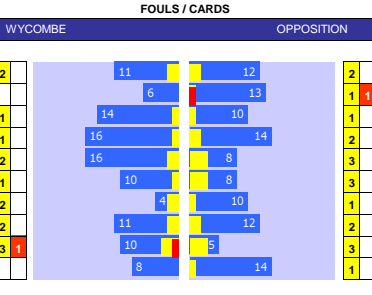

SQUAD STATS - SEASON TO DATE
Table with 4 columns: P, PLAYER, APP, S, GLS. Lists player statistics for both Carlisle and Wycombe.