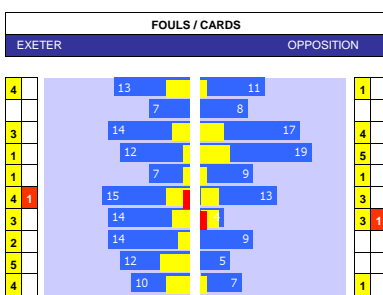

SQUAD STATS - SEASON TO DATE

P	PLAYER	APP	S	GLS
M	Marc Leonard	44	0	5
M	Mitch Pinnock	42	1	7
M	Patrick Brough	38	0	2
M	Shaun McWilliams	22	12	2
M	Jack Sowerby	22	6	0
M	Aaron McGowan	17	9	0
F	Kieron Bowie	38	4	9
F	Sam Hoskins	34	3	15
F	Tyrece Simpson	18	21	3
F	Louis Appere	14	21	5
F	Tony Springett	1	11	1
M	Tom Carroll	35	5	2
M	Ilmari Niskanen	25	6	0
M	Dion Rankine	20	11	1
M	Ryan Trevitt	18	1	3
M	Vincent Harper	15	16	1
M	Demetri Mitchell	14	0	2
F	Jack Aitchison	33	3	4
F	Reece Cole	29	8	7
F	Sonny Cox	19	12	5
F	Luke Harris	17	2	3
F	James Scott	6	15	2