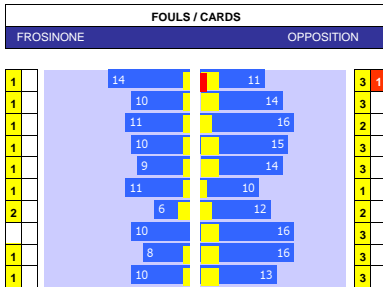

SQUAD STATS - SEASON TO DATE									
TORINO					FROSINONE				
P	PLAYER	APP	S	GLS	P	PLAYER	APP	S	GLS
M	Raoul Bellanova	30	1	1	M	Enzo Barrenechea	27	4	0
M	Samuele Ricci	23	4	1	M	Luca Mazzitelli	22	3	5
M	Valentino Lazaro	20	8	0	M	Emanuele Valeri	8	2	0
M	Ivan Ilic	19	6	2	M	Nadir Zortea	8	0	0
M	Karol Linetty	16	7	0	M	Jaime Baez	6	4	1
M	Mergim Vojvoda	11	11	0	M	Arjon Ibrahimovic	5	9	1
F	Duvan Zapata	28	1	11	F	Matias Soule	30	0	10
F	Nikola Vlasic	27	3	3	F	Marco Brescianini	18	12	3
F	Antonio Sanabria	21	8	5	F	Walid Cheddira	18	12	6
F	Pietro Pellegri	5	15	0	F	Francesco Gelli	16	5	0
F	Demba Seck	5	4	0	F	Reinier	12	6	2