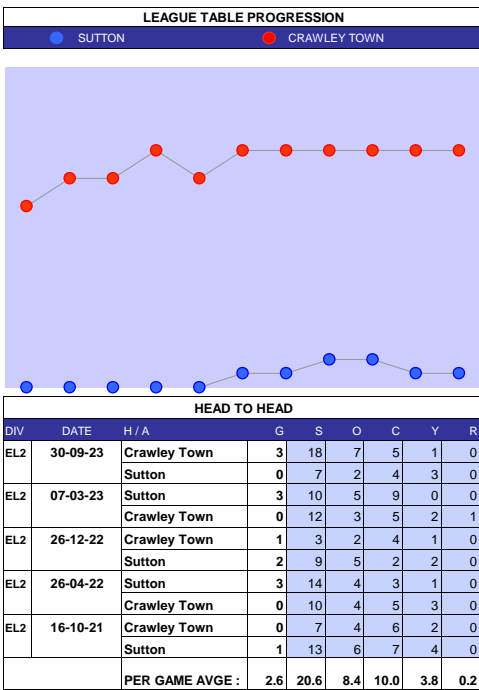

ENGLISH LEAGUE TWO				
P	TEAM	PL	GD	PTS
1	Stockport	44	47	89
2	Mansfield	44	42	82
3	Wrexham	44	33	82
4	Milton Keynes Dons	44	13	74
5	Crewe	44	7	70
6	Barrow	43	9	68
7	Crawley Town	44	4	66
8	Walsall	44	1	65
9	Doncaster	43	0	64
10	Gillingham	44	-10	63
11	AFC Wimbledon	44	10	62
12	Harrogate	44	-7	62
13	Bradford	43	-3	60
14	Morecambe	44	-13	60
15	Notts County	44	3	58
16	Newport County	44	-10	55
17	Tranmere	44	-1	54
18	Accrington	44	-9	54
19	Swindon	44	-4	53
20	Salford	44	-17	47
21	Grimsby	44	-17	46
22	Colchester	43	-17	44
23	Sutton	44	-25	40
24	Forest Green	44	-36	36