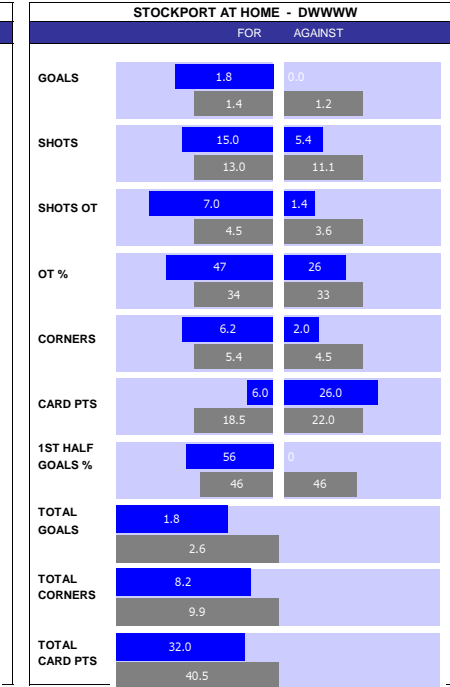

ENGLISH LEAGUE TWO				
P	TEAM	PL	GD	PTS
1	Stockport	44	47	89
2	Mansfield	44	42	82
3	Wrexham	44	33	82
4	Milton Keynes Dons	44	13	74
5	Crewe	44	7	70
6	Barrow	43	9	68
7	Crawley Town	44	4	66
8	Walsall	44	1	65
9	Doncaster	43	0	64
10	Gillingham	44	-10	63
11	AFC Wimbledon	44	10	62
12	Harrogate	44	-7	62
13	Bradford	43	-3	60
14	Morecambe	44	-13	60
15	Notts County	44	3	58
16	Newport County	44	-10	55
17	Tranmere	44	-1	54
18	Accrington	44	-9	54
19	Swindon	44	-4	53
20	Salford	44	-17	47
21	Grimsby	44	-17	46
22	Colchester	43	-17	44
23	Sutton	44	-25	40
24	Forest Green	44	-36	36

HEAD TO HEAD									
DIV	DATE	H / A	G	S	O	C	Y	R	
EL2	30-09-23	Accrington	1	14	4	9	1	0	
		Stockport	3	6	4	4	1	0	
PER GAME AVGE :			4.0	20.0	8.0	13.0	2.0	0.0	

STOCKPORT 10 MATCH FORM									
SS	DATE	CMP	VEN	OPPOSITION	T	N	R	SCORE	
23/24	1604	LGE2	A	Notts County	15	15	W	2	5
23/24	1304	LGE2	H	Morecambe	12	14	W	2	0
23/24	0904	LGE2	A	Colchester	23	22	W	1	2
23/24	0604	LGE2	A	Sutton	22	23	W	1	3
23/24	0104	LGE2	H	AFC Wimbledon	8	11	W	1	0
23/24	2903	LGE2	A	Forest Green	24	24	W	0	3
23/24	2303	LGE2	H	Milton Keynes Dons	4	4	W	5	0
23/24	1803	LGE2	A	Crawley Town	10	7	D	1	1
23/24	1403	LGE2	A	Salford	20	20	D	2	2
23/24	0903	LGE2	H	Newport County	12	16	W	1	0

SQUAD STATS - SEASON TO DATE									
STOCKPORT					ACCRINGTON				
P	PLAYER	APP	S	GLS	P	PLAYER	APP	S	GLS
G	Ben Hinchliffe	43	0	0	G	Radek Vitek	15	0	0
G	Jordan Smith	0	0	0	G	Jon McCracken	11	0	0
D	Fraser Horsfall	42	0	2	D	Brad Hills	38	0	3
D	Ethan Pye	31	1	0	D	Joe Gubbins	28	6	0
D	Ibou Touray	25	6	1	D	Kelvin Mellor	22	1	0
D	Macauley Southam	21	0	0	D	Lewis Shipley	21	2	1
D	Akil Wright	17	10	2	D	Connor O'Brien	21	0	0
D	Kyle Knolly	17	5	0	D	Jay Rich-Baguelou	16	2	0