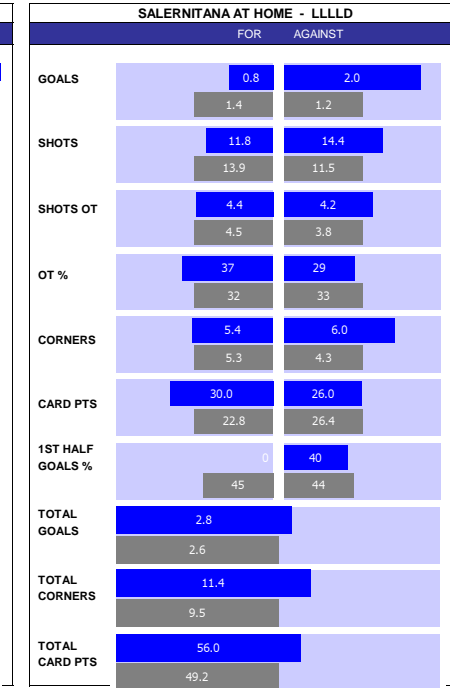

ITALIAN SERIE A 15/04/24 table with columns: P, TEAM, PL, GD, PTS. Lists teams from Inter to Salernitana.

HEAD TO HEAD table with columns: DIV, DATE, H/A, G, S, O, C, Y, R. Shows historical match data between the two teams.

SALERNITANA 10 MATCH FORM table with columns: SS, DATE, CMP, VEN, OPPOSITION, T, N, R, SCORE. Lists recent matches.

SQUAD STATS - SEASON TO DATE table with columns: P, PLAYER, APP, S, GLS. Lists player statistics for both teams.

FIORENTINA 10 MATCH FORM table with columns: SS, DATE, CMP, VEN, OPPOSITION, T, N, R, SCORE. Lists recent matches.

SQUAD STATS - SEASON TO DATE table with columns: P, PLAYER, APP, S, GLS. Lists player statistics for both teams.