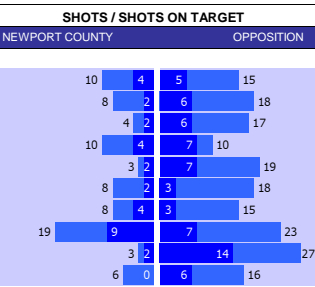

NEWPORT COUNTY 10 MATCH FORM									
SS	DATE	CMP	VEN	OPPOSITION	T	N	R	SCORE	
23/24	1304	LGE2	H	Tranmere	18	17	L	1	2
23/24	0904	LGE2	H	Accrington	18	18	L	1	3
23/24	0604	LGE2	A	Grimsby	21	21	L	1	0
23/24	0104	LGE2	H	Crawley Town	9	7	L	0	4
23/24	2903	LGE2	A	Colchester	22	22	L	2	1
23/24	2303	LGE2	A	Barrow	6	6	L	1	0
23/24	1603	LGE2	A	AFC Wimbledon	7	11	W	0	2
23/24	1203	LGE2	H	Morecambe	10	14	W	5	3
23/24	0903	LGE2	A	Stockport	2	1	L	1	0
23/24	0203	LGE2	H	Mansfield	1	2	L	0	1

SQUAD STATS - SEASON TO DATE									
NEWPORT COUNTY					SALFORD				
P	PLAYER	APP	S	GLS	P	PLAYER	APP	S	GLS
G	Nick Townsend	41	0	0	G	Alex Cairns	44	0	0
G	Jonny Maxted	3	1	0	G	Joe Wright	0	0	0
D	Will Evans	42	2	21	D	Curtis Tilt	42	1	3
D	Ryan Delaney	30	0	1	D	Declan John	29	3	0
D	Matthew Baker	28	2	0	D	Luke Garbutt	28	3	2
D	Adam Lewis	25	1	2	D	Theo Vassell	27	1	1
D	James Clarke	24	1	0	D	Adrian Mariappa	25	5	0
D	Kyle Jameson	14	2	1	D	Luke Bolton	20	0	0

SALFORD 10 MATCH FORM									
SS	DATE	CMP	VEN	OPPOSITION	T	N	R	SCORE	
23/24	1304	LGE2	H	Bradford	14	13	L	1	2
23/24	0604	LGE2	A	AFC Wimbledon	10	11	L	1	0
23/24	0104	LGE2	A	Walsall	11	8	L	2	1
23/24	2903	LGE2	H	Sutton	23	23	L	1	2
23/24	2303	LGE2	A	Notts County	13	15	W	1	2
23/24	1703	LGE2	H	Morecambe	12	14	W	3	1
23/24	1403	LGE2	H	Stockport	3	1	D	2	2
23/24	0903	LGE2	A	Milton Keynes Dons	5	4	L	3	1
23/24	0203	LGE2	H	Gillingham	8	10	L	0	2
23/24	2702	LGE2	H	Colchester	21	22	D	1	1