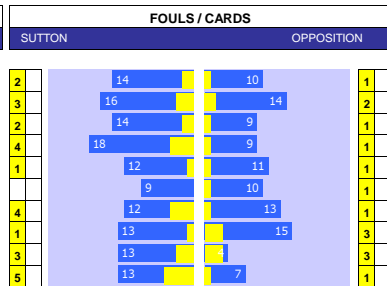

SUTTON 10 MATCH FORM

SS	DATE	CMP	VEN	OPPOSITION	T	N	R	SCORE
23/24	1304	LGE2	A	Harrogate	11	12	D	2 2
23/24	0604	LGE2	H	Stockport	1	1	L	1 3
23/24	0104	LGE2	H	Swindon	19	19	W	3 1
23/24	2903	LGE2	A	Salford	19	20	W	1 2
23/24	2303	LGE2	H	Accrington	16	18	W	3 1
23/24	1603	LGE2	A	Forest Green	22	24	W	0 1
23/24	1203	LGE2	A	Crewe	5	5	L	1 0
23/24	0903	LGE2	H	Grimsby	21	21	D	1 1
23/24	0203	LGE2	A	Tranmere	18	17	L	1 0
23/24	2702	LGE2	A	Notts County	13	15	W	3 4

SQUAD STATS - SEASON TO DATE

SUTTON				CRAWLEY TOWN					
P	PLAYER	APP	S	GLS	P	PLAYER	APP	S	GLS
G	Dean Bouzanis	25	0	0	G	Corey Addai	36	0	0
G	Steve Arnold	12	1	0	G	Luca Ashby-Hammond	7	0	0
D	Joe kizzi	43	1	1	D	William Wright	42	0	4
D	Ben Goodliffe	29	1	2	D	Laurence Maguire	30	1	3
D	Ryan Jackson	28	7	2	D	Dion Conroy	29	0	1
D	Omar Sowunmi	28	5	4	D	Harry Ransom	20	0	1
D	Sam Hart	23	5	0	D	Joy Mukena	5	5	0
D	Louis John	10	7	2	D	Travis Johnson	4	3	0

CRAWLEY TOWN 10 MATCH FORM

SS	DATE	CMP	VEN	OPPOSITION	T	N	R	SCORE
23/24	1604	LGE2	H	Barrow	6	6	D	1 1
23/24	1304	LGE2	H	Colchester	23	22	L	2 3
23/24	0904	LGE2	A	Wrexham	2	3	L	4 1
23/24	0604	LGE2	A	Mansfield	2	2	W	1 4
23/24	0104	LGE2	A	Newport County	12	16	W	0 4
23/24	2903	LGE2	H	Doncaster	18	9	L	0 2
23/24	2303	LGE2	A	Tranmere	15	17	W	1 3
23/24	1803	LGE2	H	Stockport	2	1	D	1 1
23/24	1203	LGE2	H	Notts County	15	15	W	2 1
23/24	0903	LGE2	A	Harrogate	13	12	W	1 2