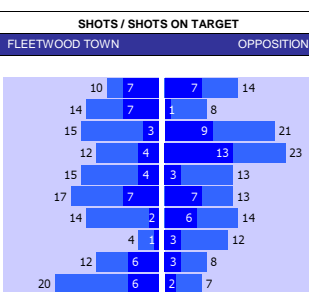

M	Idris El Mizouni	39	1	1	M	Bosun Lawal	37	2	5
M	Jordan Brown	34	8	3	M	Ryan Broom	25	9	2
M	Theo Archibald	29	1	2	M	Carl Johnston	24	6	0
M	Shaq Forde	25	13	9	M	Phoenix Maclaren Patters	21	10	1
M	George Moncur	20	14	4	M	Josh Vela	21	2	1
M	Darren Pratley	14	17	0	M	Gavin Kilkenny	13	1	1
F	Ruel Sotiriou	36	6	11	F	Danny Mayor	23	8	0
F	Joe Pigott	20	16	2	F	Jayden Stockley	22	15	9
F	Dan Agyei	5	10	4	F	Promise Omochere	22	9	6
F	Khayon Edwards	4	3	0	F	Jack Marriott	20	4	5
F	Aaron Drinan	3	9	0	F	Ryan Graydon	9	15	2