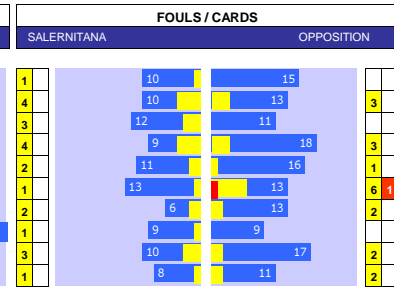

SALERNITANA 10 MATCH FORM table with columns: SS, DATE, CMP, VEN, OPPOSITION, T, N, R, SCORE. Lists recent matches.

SQUAD STATS - SEASON TO DATE table with columns: P, PLAYER, APP, S, GLS. Lists player statistics for both teams.

FIORENTINA 10 MATCH FORM table with columns: SS, DATE, CMP, VEN, OPPOSITION, T, N, R, SCORE. Lists recent matches.