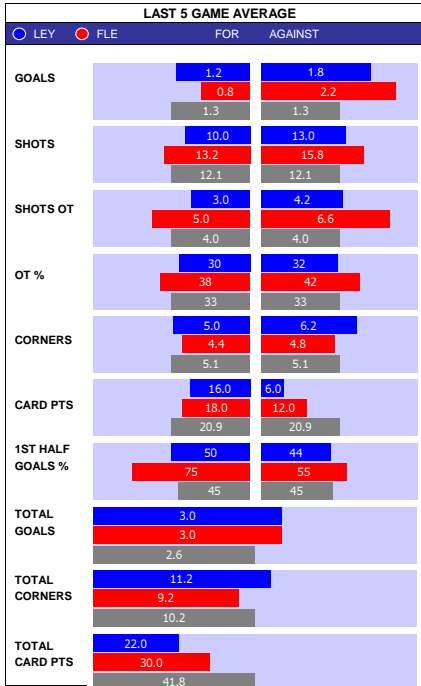

ENGLISH LEAGUE ONE				
P	TEAM	PL	GD	PTS
1	Portsmouth	44	36	94
2	Derby	44	38	86
3	Bolton	44	33	83
4	Peterboro	43	28	80
5	Barnsley	44	19	75
6	Oxford	44	22	73
7	Lincoln	44	26	71
8	Blackpool	44	17	70
9	Stevenage	44	10	67
10	Wigan	44	4	64
11	Leyton Orient	44	-3	62
12	Northampton	44	-8	59
13	Wycombe	43	2	58
14	Exeter	44	-15	58
15	Bristol Rvs	44	-12	57
16	Reading	44	-2	56
17	Charlton	44	0	52
18	Shrewsbury	44	-30	47
19	Cambridge	43	-21	46
20	Burton	44	-26	43
21	Cheltenham	43	-24	41
22	Port Vale	44	-31	40
23	Fleetwood Town	44	-27	37
24	Carlisle	44	-36	30

HEAD TO HEAD										
DIV	DATE	H / A	G	S	O	C	Y	R		
EL1	30-09-23	Fleetwood Town	1	14	3	6	1	1		
		Leyton Orient	0	15	5	6	3	1		
EL1	10-01-15	Leyton Orient	0	14	4	4	3	0		
		Fleetwood Town	1	10	3	4	2	0		
EL1	30-08-14	Fleetwood Town	1	18	10	9	2	0		
		Leyton Orient	1	16	5	5	1	0		
PER GAME AVGE :			1.3	29.0	10.0	11.3	4.0	0.7		

LEYTON ORIENT 10 MATCH FORM									
SS	DATE	CMP	VEN	OPPOSITION	T	N	R	SCORE	
23/24	1304	LGE1	A	Derby	2	2	L	3	0
23/24	0904	LGE1	H	Exeter	13	14	D	2	2
23/24	0604	LGE1	H	Cheltenham	22	21	W	3	1
23/24	0104	LGE1	H	Peterboro	4	4	L	1	2
23/24	2903	LGE1	A	Lincoln	8	7	L	1	0
23/24	1603	LGE1	A	Stevenage	6	9	W	0	1
23/24	1203	LGE1	H	Port Vale	23	22	D	0	0
23/24	0903	LGE1	A	Wigan	11	10	L	1	0
23/24	0203	LGE1	H	Bristol Rvs	13	15	L	0	1
23/24	2702	LGE1	H	Blackpool	8	8	W	1	0

SQUAD STATS - SEASON TO DATE									
LEYTON ORIENT					FLEETWOOD TOWN				
P	PLAYER	APP	S	GLS	P	PLAYER	APP	S	GLS
G	Solomon Brynn	41	0	0	G	Jay Lynch	42	0	0
G	Sam Howes	3	0	0	G	Stephen McMullan	1	1	0
D	Tom James	32	9	0	D	Ben Heneghan	34	0	0
D	Omar Beckles	31	2	2	D	Brendan Sarpong-Wiredu	33	0	3
D	Ethan Galbraith	27	10	3	D	Joshua Earl	24	0	2
D	Daniel Happe	26	2	0	D	Shaun Rooney	17	9	1
D	Brandon Cooper	25	4	0	D	Aristote Nsiala	11	1	0
D	Rob Hunt	17	16	1	D	Elijah Campbell	11	1	0