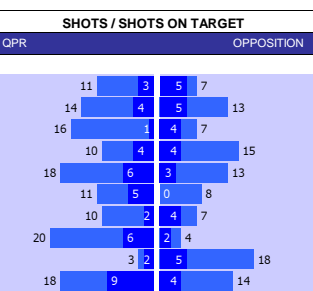

QPR 10 MATCH FORM

SS	DATE	CMP	VEN	OPPOSITION	T	N	R	SCORE
23/24	1304	CH	A	Hull	10	7	L	3
23/24	0904	CH	A	Plymouth	19	18	D	1
23/24	0604	CH	H	Sheffield Weds	23	23	L	0
23/24	0104	CH	A	Swansea	15	14	W	0
23/24	2903	CH	H	Birmingham	21	21	W	2
23/24	1603	CH	A	Sunderland	12	13	D	0
23/24	0903	CH	H	Middlesbrough	12	9	L	0
23/24	0603	CH	H	West Brom	5	5	D	2
23/24	0203	CH	A	Leicester	1	2	W	1
23/24	2402	CH	H	Rotherham	24	24	W	2

SQUAD STATS - SEASON TO DATE

P PLAYER	APP	S	GLS
G Asmir Begovic	43	0	0
G Jordan Archer	0	0	0
D Kenneth Paal	41	0	4
D Steve Cook	32	1	2
D Jake Clarke-Salter	27	4	1
D Jimmy Dunne	25	2	1
D Osman Kakay	18	5	0
D Reggie Cannon	15	5	0
D Liam Lindsay	42	0	3
D Jordan Storey	37	1	0
D Andrew Hughes	31	4	1
D Kian Best	8	3	0
D Greg Cunningham	7	4	0
D Calvin Ramsay	1	1	0

PRESTON 10 MATCH FORM

SS	DATE	CMP	VEN	OPPOSITION	T	N	R	SCORE
23/24	1604	CH	A	Southampton	4	4	L	3
23/24	1304	CH	H	Norwich	6	6	L	0
23/24	0904	CH	H	Huddersfield	21	22	W	4
23/24	0604	CH	A	Watford	14	15	D	0
23/24	0104	CH	A	Birmingham	21	21	L	1
23/24	2903	CH	H	Rotherham	24	24	W	3
23/24	1603	CH	A	Plymouth	17	18	W	0
23/24	0903	CH	H	Stoke	22	20	L	1
23/24	0203	CH	H	Hull	6	7	D	0
23/24	2302	CH	A	Coventry	7	8	W	3