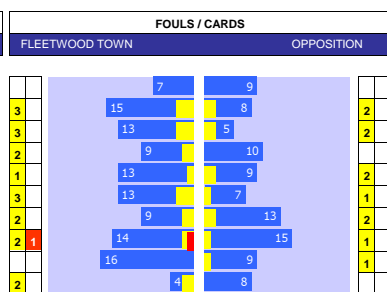

M	Idris El Mizouni	39	1	1	M	Bosun Lawal	37	2	5
M	Jordan Brown	34	8	3	M	Ryan Broom	25	9	2
M	Theo Archibald	29	1	2	M	Carl Johnston	24	6	0
M	Shaq Forde	25	13	9	M	Phoenix Maclaren Patters	21	10	1
M	George Moncur	20	14	4	M	Josh Vela	21	2	1
M	Darren Pratley	14	17	0	M	Gavin Kilkenny	13	1	1
F	Ruel Sotiriou	36	6	11	F	Danny Mayor	23	8	0
F	Joe Pigott	20	16	2	F	Jayden Stockley	22	15	9
F	Dan Agyei	5	10	4	F	Promise Omochere	22	9	6
F	Khayon Edwards	4	3	0	F	Jack Marriott	20	4	5
F	Aaron Drinan	3	9	0	F	Ryan Graydon	9	15	2