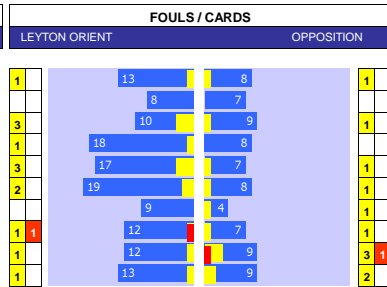

LEYTON ORIENT 10 MATCH FORM									
SS	DATE	CMP	VEN	OPPOSITION	T	N	R	SCORE	
23/24	1304	LGE1	A	Derby	2	2	L	3	0
23/24	0904	LGE1	H	Exeter	13	14	D	2	2
23/24	0604	LGE1	H	Cheltenham	22	21	W	3	1
23/24	0104	LGE1	H	Peterboro	4	4	L	1	2
23/24	2903	LGE1	A	Lincoln	8	7	L	1	0
23/24	1603	LGE1	A	Stevenage	6	9	W	0	1
23/24	1203	LGE1	H	Port Vale	23	22	D	0	0
23/24	0903	LGE1	A	Wigan	11	10	L	1	0
23/24	0203	LGE1	H	Bristol Rvs	13	15	L	0	1
23/24	2702	LGE1	H	Blackpool	8	8	W	1	0

SQUAD STATS - SEASON TO DATE									
LEYTON ORIENT					FLEETWOOD TOWN				
P	PLAYER	APP	S	GLS	P	PLAYER	APP	S	GLS
G	Solomon Brynn	41	0	0	G	Jay Lynch	42	0	0
G	Sam Howes	3	0	0	G	Stephen McMullan	1	1	0
D	Tom James	32	9	0	D	Ben Heneghan	34	0	0
D	Omar Beckles	31	2	2	D	Brendan Sarpong-Wiredu	33	0	3
D	Ethan Galbraith	27	10	3	D	Joshua Earl	24	0	2
D	Daniel Happe	26	2	0	D	Shaun Rooney	17	9	1
D	Brandon Cooper	25	4	0	D	Aristote Nsiala	11	1	0
D	Rob Hunt	17	16	1	D	Elijah Campbell	11	1	0

FLEETWOOD TOWN 10 MATCH FORM									
SS	DATE	CMP	VEN	OPPOSITION	T	N	R	SCORE	
23/24	1604	LGE1	A	Peterboro	4	4	L	4	1
23/24	1304	LGE1	H	Northampton	12	12	W	2	0
23/24	0904	LGE1	A	Blackpool	8	8	L	1	0
23/24	0104	LGE1	A	Oxford	7	6	L	4	0
23/24	2903	LGE1	H	Cheltenham	22	21	L	1	2
23/24	1603	LGE1	H	Charlton	16	17	D	1	1
23/24	1203	LGE1	H	Bristol Rvs	13	15	D	0	0
23/24	0903	LGE1	A	Stevenage	6	9	D	0	0
23/24	0203	LGE1	H	Wigan	10	10	W	4	2
23/24	2702	LGE1	A	Port Vale	22	22	D	2	2