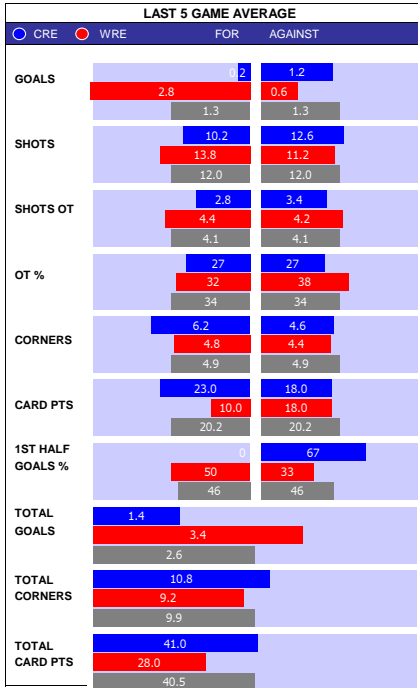

ENGLISH LEAGUE TWO				
P	TEAM	PL	GD	PTS
1	Stockport	44	47	89
2	Mansfield	44	42	82
3	Wrexham	44	33	82
4	Milton Keynes Dons	44	13	74
5	Crewe	44	7	70
6	Barrow	43	9	68
7	Crawley Town	44	4	66
8	Walsall	44	1	65
9	Doncaster	43	0	64
10	Gillingham	44	-10	63
11	AFC Wimbledon	44	10	62
12	Harrogate	44	-7	62
13	Bradford	43	-3	60
14	Morecambe	44	-13	60
15	Notts County	44	3	58
16	Newport County	44	-10	55
17	Tranmere	44	-1	54
18	Accrington	44	-9	54
19	Swindon	44	-4	53
20	Salford	44	-17	47
21	Grimsby	44	-17	46
22	Colchester	43	-17	44
23	Sutton	44	-25	40
24	Forest Green	44	-36	36