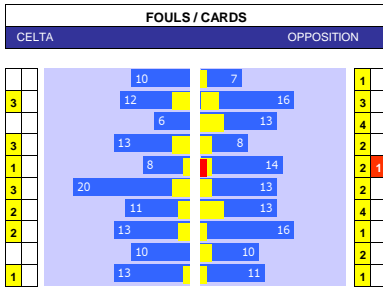

CELTA 10 MATCH FORM									
SS	DATE	CMP	VEN	OPPOSITION	T	N	R	SCORE	
23/24	1204	SP1	A	Betis	8	8	L	2	1
23/24	3103	SP1	H	Vallecano	16	16	D	0	0
23/24	1703	SP1	A	Sevilla	15	13	W	1	2
23/24	1003	SP1	A	Real Madrid	1	1	L	4	0
23/24	0103	SP1	H	Almeria	20	20	W	1	0
23/24	2502	SP1	A	Cadiz	18	18	D	2	2
23/24	1702	SP1	H	Barcelona	3	2	L	1	2
23/24	1102	SP1	A	Getafe	10	10	L	3	2
23/24	0402	SP1	A	Osasuna	11	11	W	0	3
23/24	2801	SP1	H	Girona	2	3	L	0	1

SQUAD STATS - SEASON TO DATE									
CELTA					LAS PALMAS				
P	PLAYER	APP	S	GLS	P	PLAYER	APP	S	GLS
G	Vicente Guaita	21	1	0	G	Alvaro Valles	30	0	0
G	Ivan Villar	10	0	0	G	Aaron	1	1	0
D	Unai Nunez	28	2	1	D	Mika Marmol	29	0	0
D	Carl Starfelt	22	1	1	D	Sergi Cardona	27	3	1
D	Carlos Dominguez	14	3	0	D	Alex Suarez	24	1	1
D	Kevin	9	2	0	D	Saul Coco	20	4	1
D	Mihailo Ristic	9	2	0	D	Julian Araujo	13	9	1
D	Javier Manquillo	7	0	0	D	Daley Sinkgraven	4	4	0

LAS PALMAS 10 MATCH FORM									
SS	DATE	CMP	VEN	OPPOSITION	T	N	R	SCORE	
23/24	1404	SP1	H	Sevilla	14	13	L	0	2
23/24	3003	SP1	A	Barcelona	2	2	L	1	0
23/24	1703	SP1	H	Almeria	20	20	L	0	1
23/24	1003	SP1	H	Ath Bilbao	5	5	L	0	2
23/24	0203	SP1	A	Getafe	10	10	D	3	3
23/24	2502	SP1	H	Osasuna	11	11	D	1	1
23/24	1702	SP1	A	Ath Madrid	4	4	L	5	0
23/24	1002	SP1	H	Valencia	8	7	W	2	0
23/24	0302	SP1	A	Granada	19	19	D	1	1
23/24	2701	SP1	H	Real Madrid	2	1	L	1	2