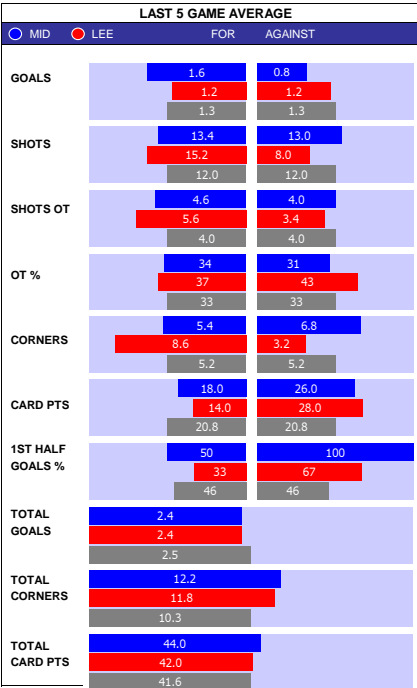

ENGLISH CHAMPIONSHIP				
P	TEAM	PL	GD	PTS
1	Ipswich	43	32	89
2	Leicester	42	41	88
3	Leeds	43	42	87
4	Southampton	42	30	84
5	West Brom	43	24	72
6	Norwich	43	16	71
7	Hull	42	8	65
8	Coventry	42	14	63
9	Middlesbrough	43	5	63
10	Preston	43	-4	63
11	Cardiff	43	-12	59
12	Bristol City	43	4	58
13	Sunderland	43	2	56
14	Swansea	43	-9	53
15	Watford	43	1	52
16	Millwall	43	-13	50
17	Blackburn	43	-14	49
18	Plymouth	43	-8	48
19	QPR	43	-17	47
20	Stoke	43	-19	47
21	Birmingham	43	-16	45
22	Huddersfield	43	-23	44
23	Sheffield Weds	43	-31	44
24	Rotherham	43	-53	23

HEAD TO HEAD									
DIV	DATE	H / A	G	S	O	C	Y	R	
ECH	02-12-23	Leeds	3	20	9	6	2	0	
		Middlesbrough	2	11	5	3	5	1	
ECH	26-02-20	Middlesbrough	0	14	2	3	3	0	
		Leeds	1	12	8	6	0	0	
ECH	30-11-19	Leeds	4	16	10	4	2	0	
		Middlesbrough	0	7	1	1	3	0	
ECH	09-02-19	Middlesbrough	1	9	3	2	2	0	
		Leeds	1	17	4	9	1	0	
ECH	31-08-18	Leeds	0	11	3	6	4	0	
		Middlesbrough	0	9	3	5	4	0	
PER GAME AVGE :			2.4	25.2	9.6	9.0	5.2	0.2	

MIDDLESBROUGH 10 MATCH FORM									
SS	DATE	CMP	VEN	OPPOSITION	T	N	R	SCORE	
23/24	1304	CH	A	Ipswich	2	1	D	1	1
23/24	1004	CH	A	Hull	10	7	D	2	2
23/24	0604	CH	H	Swansea	15	14	W	2	0
23/24	0104	CH	H	Sheffield Weds	23	23	W	2	0
23/24	2903	CH	A	Southampton	4	4	D	1	1
23/24	1603	CH	H	Blackburn	18	17	D	0	0
23/24	1203	CH	A	Birmingham	21	21	W	0	1
23/24	0903	CH	A	QPR	19	19	W	0	2
23/24	0603	CH	H	Norwich	7	6	W	3	1
23/24	0203	CH	A	Stoke	22	20	L	2	0

SQUAD STATS - SEASON TO DATE									
MIDDLESBROUGH					LEEDS				
P	PLAYER	APP	S	GLS	P	PLAYER	APP	S	GLS
G	Seny Dieng	32	0	0	G	Illan Meslier	41	0	0
G	Tom Glover	11	1	0	G	Karl Darlow	1	1	0
D	Rav van den Berg	30	1	1	D	Ethan Ampadu	43	0	0
D	Lukas Engel	28	7	2	D	Joe Rodon	39	1	0
D	Dael Fry	28	0	0	D	Pascal Struijk	22	1	3
D	Paddy McNair	20	1	0	D	Sam Byram	21	9	2
D	Luke Ayling	17	0	0	D	Junior Firpo	16	7	0
D	Matthew Clarke	16	5	0	D	Liam Cooper	8	7	1