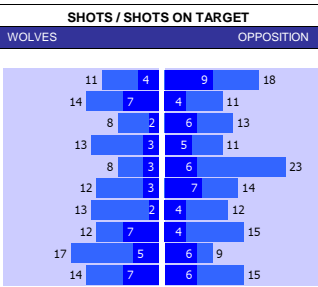

WOLVES 10 MATCH FORM									
SS	DATE	CMP	VEN	OPPOSITION	T	N	R	SCORE	
23/24	1304	EPL	A	Nott'm Forest	17	17	D	2	2
23/24	0604	EPL	H	West Ham	7	8	L	1	2
23/24	0204	EPL	A	Burnley	19	19	D	1	1
23/24	3003	EPL	A	Aston Villa	4	4	L	2	0
23/24	0903	EPL	H	Fulham	12	12	W	2	1
23/24	0203	EPL	A	Newcastle	10	6	L	3	0
23/24	2502	EPL	H	Sheffield United	20	20	W	1	0
23/24	1702	EPL	A	Tottenham	4	5	W	1	2
23/24	1002	EPL	H	Brentford	16	16	L	0	2
23/24	0402	EPL	A	Chelsea	10	9	W	2	4

SQUAD STATS - SEASON TO DATE									
WOLVES					ARSENAL				
P	PLAYER	APP	S	GLS	P	PLAYER	APP	S	GLS
G	Jose Sa	30	0	0	G	David Raya	26	0	0
G	Daniel Bentley	2	2	0	G	Aaron Ramsdale	6	0	0
D	Max Kilman	32	0	2	D	William Saliba	32	0	2
D	Toti Gomes	25	4	0	D	Ben White	29	2	2
D	Craig Dawson	25	0	1	D	Gabriel Magalhaes	28	2	4
D	Santiago Bueno	6	2	0	D	Oleksandr Zinchenko	20	5	1
D	Hugo Bueno	5	13	0	D	Jakub Kiwior	10	7	1
D	Jonny Otto	0	1	0	D	Takehiro Tomiyasu	5	12	1

ARSENAL 10 MATCH FORM									
SS	DATE	CMP	VEN	OPPOSITION	T	N	R	SCORE	
23/24	1404	EPL	H	Aston Villa	4	4	L	0	2
23/24	0604	EPL	A	Brighton	9	10	W	0	3
23/24	0304	EPL	H	Luton	18	18	W	2	0
23/24	3103	EPL	A	Man City	3	1	D	0	0
23/24	0903	EPL	H	Brentford	16	16	W	2	1
23/24	0403	EPL	A	Sheffield United	20	20	W	0	6
23/24	2402	EPL	H	Newcastle	8	6	W	4	1
23/24	1702	EPL	A	Burnley	19	19	W	0	5
23/24	1102	EPL	A	West Ham	8	8	W	0	6
23/24	0402	EPL	H	Liverpool	1	3	W	3	1