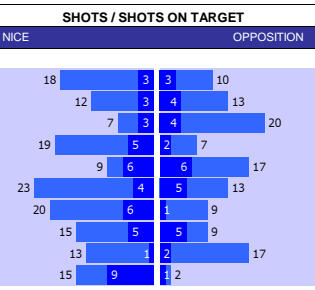

NICE 10 MATCH FORM

SS	DATE	CMP	VEN	OPPOSITION	T	N	R	SCORE
23/24	0704	FRA1	A	Reims	9	8	D	0 0
23/24	3103	FRA1	H	Nantes	16	14	L	1 2
23/24	1603	FRA1	A	Lens	5	6	W	1 3
23/24	0803	FRA1	H	Montpellier	15	13	L	1 2
23/24	0303	FRA1	A	Toulouse	11	11	L	2 1
23/24	2502	FRA1	H	Clermont	18	18	D	0 0
23/24	1602	FRA1	A	Lyon	13	7	L	1 0
23/24	1102	FRA1	H	Monaco	5	3	L	2 3
23/24	0402	FRA1	A	Brest	3	2	D	0 0
23/24	2701	FRA1	H	Metz	15	17	W	1 0

SQUAD STATS - SEASON TO DATE

NICE				LORIENT					
P	PLAYER	APP	S	GLS	P	PLAYER	APP	S	GLS
G	Marcin Bulka	28	0	0	G	Yvon Mvogo	28	0	0
G	Teddy Boulhendi	0	0	0	G	Alfred Gomis	0	0	0
D	Dante	27	0	0	D	Montassar Talbi	21	0	0
D	Melvin Bard	26	1	0	D	Isaak Toure	20	1	1
D	Jean-Clair Todibo	24	0	0	D	Julien Laporte	16	2	0
D	Jordan Lotomba	19	5	0	D	Formose Mendy	11	4	0
D	Youcef Atal	5	1	1	D	Nathaniel Adjiei	9	1	0
D	Romain Perraud	2	15	0	D	Vincent Le Goff	8	1	1

LORIENT 10 MATCH FORM

SS	DATE	CMP	VEN	OPPOSITION	T	N	R	SCORE
23/24	0704	FRA1	A	Montpellier	13	13	L	2 0
23/24	3103	FRA1	H	Brest	3	2	L	0 1
23/24	1703	FRA1	A	Monaco	3	3	D	2 2
23/24	0903	FRA1	H	Lyon	11	7	L	0 2
23/24	0303	FRA1	A	Rennes	8	10	W	1 2
23/24	2402	FRA1	H	Nantes	16	14	L	0 1
23/24	1802	FRA1	A	Strasbourg	10	12	W	1 3
23/24	1102	FRA1	H	Reims	8	8	W	2 0
23/24	0402	FRA1	A	Metz	15	17	W	1 2
23/24	2801	FRA1	H	Le Havre	11	15	D	3 3