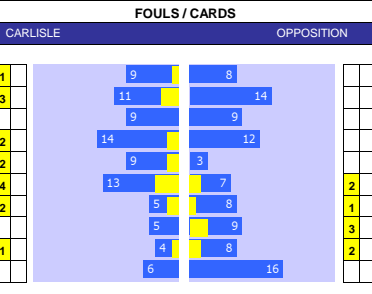

HEAD TO HEAD
Table with 7 columns: DIV, DATE, H/A, G, S, O, C, Y, R. Lists head-to-head results between Carlisle and Wycombe across five seasons.

CARLISLE 10 MATCH FORM
Table with 10 columns: SS, DATE, CMP, VEN, OPPOSITION, T, N, R, SCORE. Lists Carlisle's last 10 matches and results.

SQUAD STATS - SEASON TO DATE
Table with 4 columns: P, PLAYER, APP, S, GLS. Lists player statistics for both Carlisle and Wycombe.

WYCOMBE 10 MATCH FORM
Table with 10 columns: SS, DATE, CMP, VEN, OPPOSITION, T, N, R, SCORE. Lists Wycombe's last 10 matches and results.