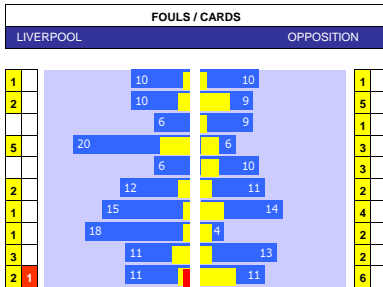

SQUAD STATS - SEASON TO DATE									
FULHAM					LIVERPOOL				
P	PLAYER	APP	S	GLS	P	PLAYER	APP	S	GLS
F	Raul Jimenez	17	5	5	F	Luis Diaz	26	5	8
F	Bobby De Cordova-Reid	14	14	6	F	Mohamed Salah	24	2	17
F	Rodrigo Muniz	14	7	8	F	Darwin Nunez	21	9	11
F	Carlos Vinicius	2	11	2	F	Diogo Jota	13	7	9
F	Adama Traore	0	13	1	F	Cody Gakpo	12	18	6