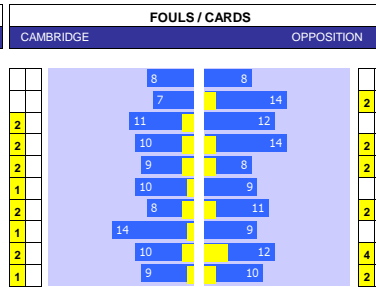

CAMBRIDGE 10 MATCH FORM

SS	DATE	CMP	VEN	OPPOSITION	T	N	R	SCORE
23/24	1604	LGE1	A	Bristol Rvs	16	15	L	1 0
23/24	1304	LGE1	H	Charlton	16	17	D	1 1
23/24	0604	LGE1	A	Blackpool	9	8	L	1 0
23/24	0104	LGE1	H	Wigan	10	10	W	3 1
23/24	2903	LGE1	A	Barnsley	5	5	W	0 2
23/24	1603	LGE1	A	Reading	15	16	L	4 0
23/24	1203	LGE1	A	Lincoln	9	7	L	6 0
23/24	0903	LGE1	H	Northampton	13	12	D	1 1
23/24	0203	LGE1	A	Bolton	3	3	L	2 0
23/24	2702	LGE1	A	Stevenage	7	9	L	1 0