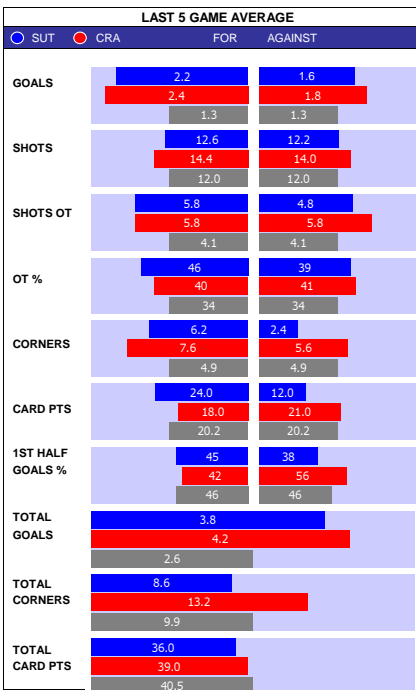

ENGLISH LEAGUE TWO				
P	TEAM	PL	GD	PTS
1	Stockport	44	47	89
2	Mansfield	44	42	82
3	Wrexham	44	33	82
4	Milton Keynes Dons	44	13	74
5	Crewe	44	7	70
6	Barrow	43	9	68
7	Crawley Town	44	4	66
8	Walsall	44	1	65
9	Doncaster	43	0	64
10	Gillingham	44	-10	63
11	AFC Wimbledon	44	10	62
12	Harrogate	44	-7	62
13	Bradford	43	-3	60
14	Morecambe	44	-13	60
15	Notts County	44	3	58
16	Newport County	44	-10	55
17	Tranmere	44	-1	54
18	Accrington	44	-9	54
19	Swindon	44	-4	53
20	Salford	44	-17	47
21	Grimsby	44	-17	46
22	Colchester	43	-17	44
23	Sutton	44	-25	40
24	Forest Green	44	-36	36