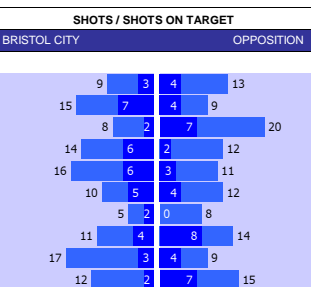

SQUAD STATS - SEASON TO DATE

P	PLAYER	APP	S	GLS
M	Gabriel Sara	43	0	12
M	Kenny McLean	43	0	1
M	Ashley Barnes	29	4	6
M	Marcelino Nunez	22	11	2
M	Borja Sainz	22	8	5
M	Christian Fassnacht	18	20	6
F	Jonathan Rowe	25	4	12
F	Josh Sargent	21	2	15
F	Adam Idah	12	16	6
F	Hwang Ui-Jo	9	8	3
F	Tony Springett	1	9	0
M	Cameron Pring	37	3	1
M	Matty James	32	4	3
M	Mark Sykes	29	8	5
M	Joe Williams	27	10	0
M	Sam Bell	23	10	5
M	Anis Mehmeti	19	16	4
F	Janis Knight	42	1	4
F	Tommy Conway	24	12	9
F	Nahki Wells	17	15	7
F	Andreas Weimann	9	11	1
F	Scott Twine	6	1	1