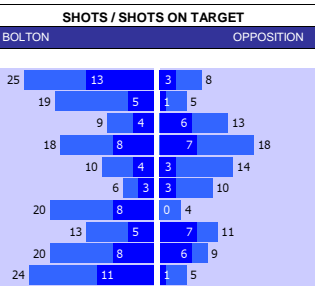

BOLTON 10 MATCH FORM

SS	DATE	CMP	VEN	OPPOSITION	T	N	R	SCORE
23/24	1604	LGE1	H	Shrewsbury	19	18	D	2 2
23/24	1304	LGE1	H	Portsmouth	1	1	D	1 1
23/24	0604	LGE1	A	Bristol Rvs	15	15	W	0 2
23/24	0104	LGE1	H	Reading	13	16	W	5 2
23/24	2903	LGE1	A	Stevenage	7	9	D	0 0
23/24	1603	LGE1	A	Derby	2	2	L	1 0
23/24	1203	LGE1	H	Oxford	7	6	W	5 0
23/24	0903	LGE1	A	Exeter	17	14	D	2 2
23/24	0503	LGE1	A	Barnsley	4	5	D	2 2
23/24	0203	LGE1	H	Cambridge	17	19	W	2 0