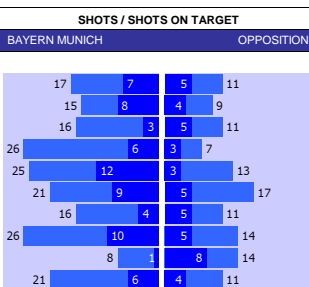

SQUAD STATS - SEASON TO DATE									
UNION BERLIN					BAYERN MUNICH				
P	PLAYER	APP	S	GLS	P	PLAYER	APP	S	GLS
G	Frederik Ronnow	28	0	0	G	Manuel Neuer	18	0	0
G	Alexander Scholow	1	0	0	G	Sven Ulreich	11	0	0
D	Diogo Leite	26	1	0	D	Joshua Kimmich	22	1	1
D	Daniilo Doekhi	19	0	2	D	Alphonso Davies	20	4	1
D	Robin Knoche	18	1	0	D	Kim Min-Jae	19	2	1
D	Kevin Vogt	13	0	0	D	Dayot Upamecano	17	4	1
D	Josip Juranovic	11	5	0	D	Matthijs de Ligt	14	5	2
D	Leonardo Bonucci	6	1	1	D	Noussair Mazraoui	14	2	0
M	Robin Gosens	22	3	6	M	Leroy Sane	25	1	8
M	Christopher Trimmel	16	6	0	M	Leon Goretzka	21	4	4
M	Rani Khedira	15	2	0	M	Jamal Musiala	20	4	10
M	Janik Haberer	14	5	0	M	Thomas Muller	16	11	3
M	Lucas Tousart	14	4	0	M	Konrad Laimer	16	9	0
M	Alex Kral	13	10	0	M	Kingsley Coman	15	2	3
F	Kevin Behrens	14	4	4	F	Harry Kane	29	0	32
F	Benedict Hollerbach	13	10	3					
F	Kevin Volland	13	8	2					
F	David Datro Fofana	8	4	1					
F	Sheraldo Becker	7	4	0					

BAYERN MUNICH 10 MATCH FORM									
SS	DATE	CMP	VEN	OPPOSITION	T	N	R	SCORE	
23/24	1304	GER1	H	FC Koin	17	17	W	2	0
23/24	0604	GER1	A	Heidenheim	11	10	L	3	2
23/24	3003	GER1	H	Dortmund	4	5	L	0	2
23/24	1603	GER1	A	Darmstadt	18	18	W	2	5
23/24	0903	GER1	H	Mainz	17	16	W	8	1
23/24	0103	GER1	A	Freiburg	9	8	D	2	2
23/24	2402	GER1	H	RB Leipzig	5	4	W	2	1
23/24	1802	GER1	A	Bochum	15	15	L	3	2
23/24	1002	GER1	A	Leverkusen	1	1	L	3	0
23/24	0302	GER1	H	M'gladbach	12	11	W	3	1