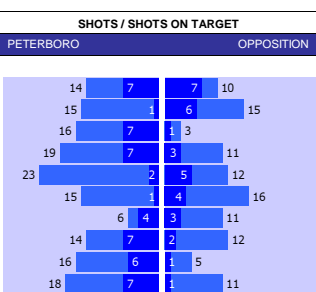

SQUAD STATS - SEASON TO DATE

BRISTOL RVS				PETERBORO					
M	PLAYER	APP	S	GLS	M	PLAYER	APP	S	GLS
M	Anthony Evans	34	6	6	M	Archie Collins	40	1	2
M	Luke Thomas	30	4	5	M	Ephron Mason-Clark	40	0	14
M	Sam Finley	25	5	0	M	Hector Kyrianiou	37	2	8
M	Josh Grant	16	13	1	M	Joel Randall	35	5	8
M	Grant Ward	15	5	1	M	Kwame Poku	33	3	11
M	Scott Sinclair	13	11	4	M	David Ajiboye	10	26	3
F	Chris Martin	27	6	15	F	Ricky-Jade Jones	29	11	9
F	Aaron Collins	23	4	3	F	Jonson Clarke-Harris	14	16	7
F	Jevani Brown	18	12	1	F	Malik Mothersille	4	14	0
F	John Marquis	13	22	4	F	Michael Olakigbe	2	3	0
F	Brandon Aguilera	5	4	2	F	Jacob Wakeling	0	7	0