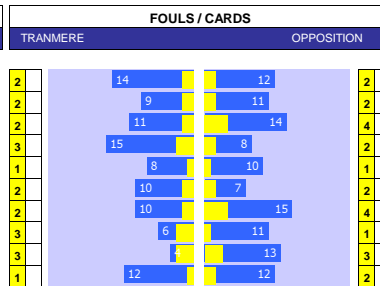

TRANMERE 10 MATCH FORM									
SS	DATE	CMP	VEN	OPPOSITION	T	N	R	SCORE	
23/24	1304	LGE2	A	Newport County	16	16	W	1	2
23/24	0604	LGE2	H	Walsall	11	8	L	1	3
23/24	0104	LGE2	H	Colchester	22	22	D	1	1
23/24	2903	LGE2	A	Bradford	17	13	L	2	0
23/24	2303	LGE2	H	Crawley Town	9	7	L	1	3
23/24	1603	LGE2	A	Wrexham	3	3	W	0	1
23/24	1203	LGE2	H	Mansfield	1	2	W	2	1
23/24	0903	LGE2	A	Gillingham	9	10	D	1	1
23/24	0203	LGE2	H	Sutton	24	23	W	1	0
23/24	2702	LGE2	A	Swindon	18	19	L	3	1

SQUAD STATS - SEASON TO DATE									
TRANMERE					AFC WIMBLEDON				
P	PLAYER	APP	S	GLS	P	PLAYER	APP	S	GLS
G	Luke McGee	43	0	0	G	Alex Bass	44	0	0
G	Joe Murphy	1	1	0	G	Nikola Tzanev	0	0	0
D	Tom Davies	37	0	3	D	Jack Currie	36	1	1
D	Lee O'Connor	36	2	0	D	Joe Lewis	29	1	4
D	Kieron Morris	36	0	2	D	Ryan Johnson	29	0	1
D	Jordan Turnbull	28	1	0	D	Isaac Ogundere	25	5	0
D	Connor Wood	28	1	0	D	Lee Brown	19	4	0
D	Josef Yarney	16	8	0	D	Kofi Balmer	15	0	1
D	Dan Pike	8	8	0					

AFC WIMBLEDON 10 MATCH FORM									
SS	DATE	CMP	VEN	OPPOSITION	T	N	R	SCORE	
23/24	1304	LGE2	A	Swindon	19	19	L	3	2
23/24	0604	LGE2	H	Salford	20	20	W	1	0
23/24	0104	LGE2	A	Stockport	1	1	L	1	0
23/24	2903	LGE2	H	Harrogate	13	12	D	1	1
23/24	2303	LGE2	A	Crewe	5	5	D	1	1
23/24	1603	LGE2	H	Newport County	12	16	L	0	2
23/24	1203	LGE2	H	Gillingham	7	10	W	2	0
23/24	0903	LGE2	A	Notts County	14	15	W	0	2
23/24	0503	LGE2	H	Grimsby	21	21	D	0	0
23/24	0203	LGE2	H	Milton Keynes Dons	5	4	W	1	0