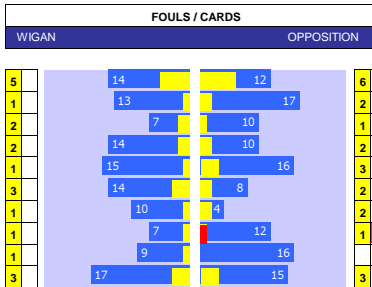

M	Abu Kamara	35	8	8	M	Babajide Adeeko	36	4	0
M	Marlon Pack	35	1	3	M	Sean Clare	32	1	1
M	Paddy Lane	34	5	11	M	Thelo Aasgaard	29	4	8
M	Joe Morrell	26	1	0	M	Stephen Humphrys	24	14	9
M	Alex Robertson	20	3	1	M	Martial Godo	24	8	4
M	Christian Saydee	11	22	2	M	Matthew Smith	23	3	1
F	Colby Bishop	38	3	20	F	Josh Magennis	13	21	5
F	Kusini Yengi	6	17	7	F	Charlie Wyke	12	6	7
F	Anthony Scully	3	3	0	F	Callum McManaman	11	25	2
F	Josh Martin	2	6	0	F	Charlie Kelman	5	7	3
F	Koby Mottoh	0	0	0	F	Chris Sze	2	15	1