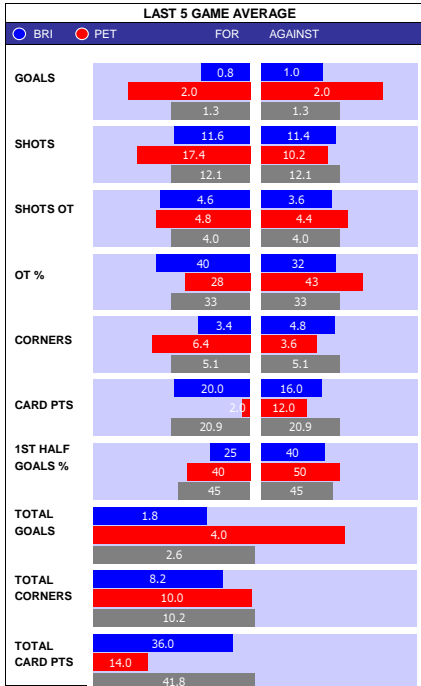

ENGLISH LEAGUE ONE				
P	TEAM	PL	GD	PTS
1	Portsmouth	44	36	94
2	Derby	44	38	86
3	Bolton	44	33	83
4	Peterboro	43	28	80
5	Barnsley	44	19	75
6	Oxford	44	22	73
7	Lincoln	44	26	71
8	Blackpool	44	17	70
9	Stevenage	44	10	67
10	Wigan	44	4	64
11	Leyton Orient	44	-3	62
12	Northampton	44	-8	59
13	Wycombe	43	2	58
14	Exeter	44	-15	58
15	Bristol Rvs	44	-12	57
16	Reading	44	-2	56
17	Charlton	44	0	52
18	Shrewsbury	44	-30	47
19	Cambridge	43	-21	46
20	Burton	44	-26	43
21	Cheltenham	43	-24	41
22	Port Vale	44	-31	40
23	Fleetwood Town	44	-27	37
24	Carlisle	44	-36	30