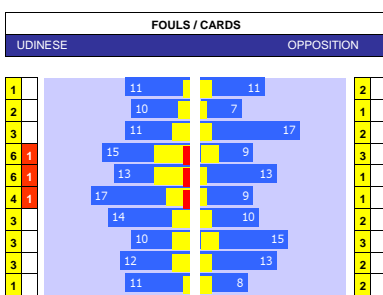

SQUAD STATS - SEASON TO DATE

UDINESE	VERONA
P PLAYER	APP S GLS
G Marco Silvestri	17 0 0
G Maduka Okoye	15 0 0
D Nehuen Perez	31 0 0
D Festy Ebosele	20 8 0
D Joao Ferreira	17 12 0
D Thomas Thiesson Kristen	17 3 0
D Jaka Bijol	17 1 0
D Jordan Zemura	10 14 1