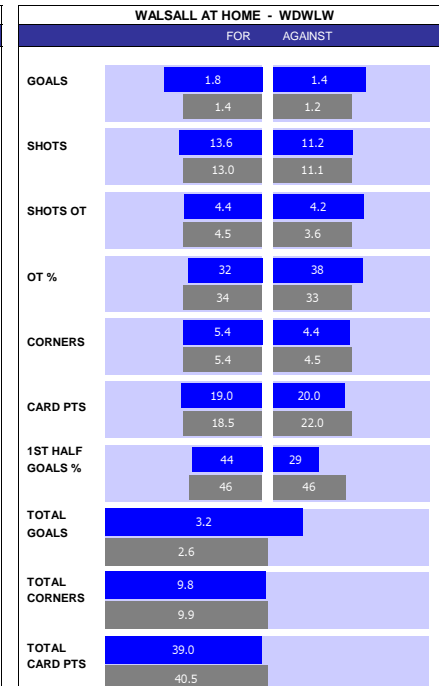

ENGLISH LEAGUE TWO				
P	TEAM	PL	GD	PTS
1	Stockport	44	47	89
2	Mansfield	44	42	82
3	Wrexham	44	33	82
4	Milton Keynes Dons	44	13	74
5	Crewe	44	7	70
6	Barrow	43	9	68
7	Crawley Town	44	4	66
8	Walsall	44	1	65
9	Doncaster	43	0	64
10	Gillingham	44	-10	63
12	Harrogate	44	-7	62
13	Bradford	43	-3	60
14	Morecambe	44	-13	60
15	Notts County	44	3	58
16	Newport County	44	-10	55
17	Tranmere	44	-1	54
18	Accrington	44	-9	54
19	Swindon	44	-4	53
20	Salford	44	-17	47
21	Grimsby	44	-17	46
22	Colchester	43	-17	44
23	Sutton	44	-25	40
24	Forest Green	44	-36	36

HEAD TO HEAD									
DIV	DATE	H / A	G	S	O	C	Y	R	
EL2	30-09-23	Bradford	1	10	2	10	1	0	
		Walsall	3	7	4	5	4	0	
EL2	07-03-23	Walsall	0	12	5	5	1	0	
		Bradford	0	10	0	1	3	0	
EL2	03-09-22	Bradford	2	9	3	4	2	0	
		Walsall	1	24	6	10	1	0	
EL2	25-01-22	Walsall	1	12	6	5	4	0	
		Bradford	2	8	4	1	2	0	
EL2	04-09-21	Bradford	1	17	5	13	0	0	
		Walsall	1	7	2	4	1	1	
PER GAME AVGE :			2.4	23.2	7.4	11.6	3.8	0.2	

WALSALL 10 MATCH FORM									
SS	DATE	CMP	VEN	OPPOSITION	T	N	R	SCORE	
23/24	1604	LGE2	H	Swindon	19	19	W	2	1
23/24	1304	LGE2	H	Notts County	15	15	L	1	3
23/24	0904	LGE2	A	Doncaster	12	9	L	2	1
23/24	0604	LGE2	A	Tranmere	17	17	W	1	3
23/24	0104	LGE2	H	Salford	20	20	W	2	1
23/24	2903	LGE2	A	Milton Keynes Dons	4	4	L	5	0
23/24	1603	LGE2	A	Colchester	23	22	D	1	1
23/24	1203	LGE2	H	Barrow	6	6	D	1	1
23/24	0903	LGE2	A	Forest Green	23	24	L	2	0
23/24	0203	LGE2	H	Doncaster	20	9	W	3	1

SQUAD STATS - SEASON TO DATE									
WALSALL					BRADFORD				
P	PLAYER	APP	S	GLS	P	PLAYER	APP	S	GLS
G	Owen Evans	24	0	0	G	Harry Lewis	26	0	0
G	Jackson Smith	19	2	0	G	Sam Walker	17	0	0
D	Donervon Daniels	32	0	1	D	Matthew Platt	30	2	2
D	David Okagbue	27	1	1	D	Ciaran Kelly	29	2	0
D	Oisín McEntee	20	0	4	D	Liam Ridehalgh	22	6	1
D	Taylor Allen	19	6	3	D	Sam Stubbs	22	4	0
D	Priestley Farquharson	17	0	1	D	Clarke Odour	20	9	3
D	Emmanuel Adegboyega	11	1	3	D	Jonathan Tomkinson	17	4	0