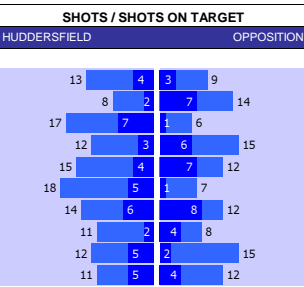

HUDDERSFIELD 10 MATCH FORM									
SS	DATE	CMP	VEN	OPPOSITION	T	N	R	SCORE	
23/24	1304	CH	A	Bristol City	12	12	D	1	1
23/24	0904	CH	A	Preston	10	10	L	4	1
23/24	0604	CH	H	Millwall	20	16	W	1	0
23/24	0104	CH	A	Stoke	17	20	D	1	1
23/24	2903	CH	H	Coventry	8	8	L	1	3
23/24	1603	CH	A	Rotherham	24	24	D	0	0
23/24	1003	CH	H	West Brom	5	5	L	1	4
23/24	0603	CH	A	Cardiff	11	11	L	1	0
23/24	0203	CH	H	Leeds	2	3	D	1	1
23/24	2402	CH	A	Watford	11	15	W	1	2

SQUAD STATS - SEASON TO DATE									
HUDDERSFIELD					SWANSEA				
P	PLAYER	APP	S	GLS	P	PLAYER	APP	S	GLS
G	Lee Nicholls	35	0	0	G	Carl Rushworth	43	0	0
G	Chris Maxwell	7	1	0	G	Andrew Fisher	0	0	0
D	Michal Helik	37	1	9	D	Josh Tymon	33	5	0
D	Matthew Pearson	34	2	3	D	Harry Darling	29	7	3
D	Tom Lees	27	3	0	D	Ben Cabango	29	3	0
D	Yuta Nakayama	18	5	0	D	Nathan Wood	24	1	1
D	Brodie Spencer	16	1	0	D	Joshua Key	22	4	2
D	Ben Jackson	13	10	1	D	Bashir Humphreys	21	2	1

SWANSEA 10 MATCH FORM									
SS	DATE	CMP	VEN	OPPOSITION	T	N	R	SCORE	
23/24	1304	CH	H	Rotherham	24	24	W	1	0
23/24	1004	CH	H	Stoke	19	20	W	3	0
23/24	0604	CH	A	Middlesbrough	9	9	L	2	0
23/24	0104	CH	H	QPR	18	19	L	0	1
23/24	2903	CH	A	Sheffield Weds	23	23	D	1	1
23/24	1603	CH	H	Cardiff	11	11	W	2	0
23/24	1003	CH	A	Bristol City	14	12	L	1	0
23/24	0603	CH	A	Watford	12	15	D	1	1
23/24	0203	CH	H	Blackburn	16	17	W	2	1
23/24	2402	CH	A	Sunderland	10	13	W	1	2