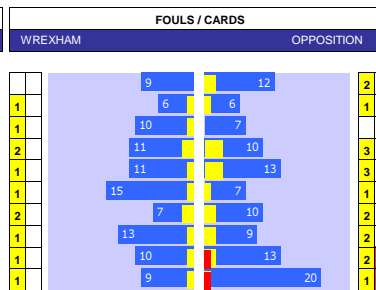

SQUAD STATS - SEASON TO DATE

P	PLAYER	APP	S	GLS
P	Rio Adebisi	44	0	4
P	Luke Offord	31	0	4
P	Conor Thomas	24	1	1
P	Chris Long	23	3	9
P	Ryan Cooney	18	18	0
P	Joel Taberner	16	4	1
F	Shilow Tracey	35	6	3
F	Elliott Nevitt	26	15	15
F	Courtney Baker-Richards	23	12	9
F	Aaron Rowe	21	15	2
F	Charlie Kirk	7	5	0
P	Elliot Lee	41	3	16
P	Andy Cannon	29	4	4
P	George Evans	21	6	0
P	James Jones	16	7	4
P	Luke Young	10	13	1
P	Anthony Forde	8	6	1
F	Paul Mullin	32	4	23
F	Ollie Palmer	23	14	5
F	Sam Dalby	14	17	1
F	Steven Fletcher	10	21	8
F	Jack Marriott	3	12	1