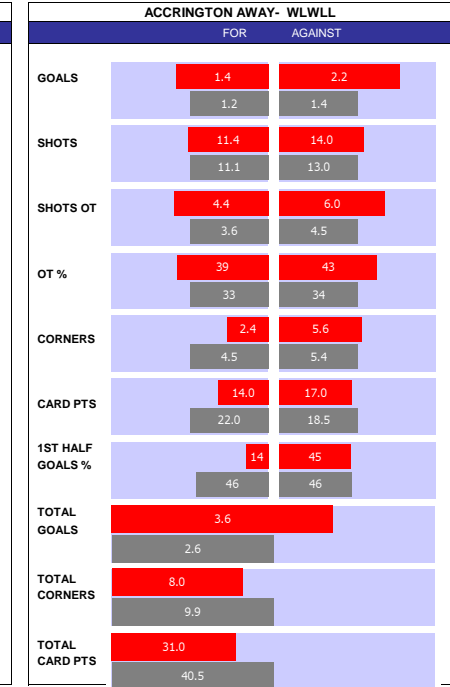

ENGLISH LEAGUE TWO				
P	TEAM	PL	GD	PTS
1	Stockport	44	47	89
2	Mansfield	44	42	82
3	Wrexham	44	33	82
4	Milton Keynes Dons	44	13	74
5	Crewe	44	7	70
6	Barrow	43	9	68
7	Crawley Town	44	4	66
8	Walsall	44	1	65
9	Doncaster	43	0	64
10	Gillingham	44	-10	63
11	AFC Wimbledon	44	10	62
12	Harrogate	44	-7	62
13	Bradford	43	-3	60
14	Morecambe	44	-13	60
15	Notts County	44	3	58
16	Newport County	44	-10	55
17	Tranmere	44	-1	54
18	Accrington	44	-9	54
19	Swindon	44	-4	53
20	Salford	44	-17	47
21	Grimsby	44	-17	46
22	Colchester	43	-17	44
23	Sutton	44	-25	40
24	Forest Green	44	-36	36

HEAD TO HEAD									
DIV	DATE	H / A	G	S	O	C	Y	R	
EL2	30-09-23	Accrington	1	14	4	9	1	0	
		Stockport	3	6	4	4	1	0	
PER GAME AVGE :			4.0	20.0	8.0	13.0	2.0	0.0	

STOCKPORT 10 MATCH FORM									
SS	DATE	CMP	VEN	OPPOSITION	T	N	R	SCORE	
23/24	1604	LGE2	A	Notts County	15	15	W	2	5
23/24	1304	LGE2	H	Morecambe	12	14	W	2	0
23/24	0904	LGE2	A	Colchester	23	22	W	1	2
23/24	0604	LGE2	A	Sutton	22	23	W	1	3
23/24	0104	LGE2	H	AFC Wimbledon	8	11	W	1	0
23/24	2903	LGE2	A	Forest Green	24	24	W	0	3
23/24	2303	LGE2	H	Milton Keynes Dons	4	4	W	5	0
23/24	1803	LGE2	A	Crawley Town	10	7	D	1	1
23/24	1403	LGE2	A	Salford	20	20	D	2	2
23/24	0903	LGE2	H	Newport County	12	16	W	1	0

SQUAD STATS - SEASON TO DATE									
STOCKPORT					ACCRINGTON				
P	PLAYER	APP	S	GLS	P	PLAYER	APP	S	GLS
G	Ben Hinchliffe	43	0	0	G	Radek Vitek	15	0	0
G	Jordan Smith	0	0	0	G	Jon McCracken	11	0	0
D	Fraser Horsfall	42	0	2	D	Brad Hills	38	0	3
D	Ethan Pye	31	1	0	D	Joe Gubbins	28	6	0
D	Ibou Touray	25	6	1	D	Kelvin Mellor	22	1	0
D	Macauley Southam	21	0	0	D	Lewis Shipley	21	2	1
D	Akil Wright	17	10	2	D	Connor O'Brien	21	0	0
D	Kyle Knolly	17	5	0	D	Jay Rich-Baguelou	16	2	0