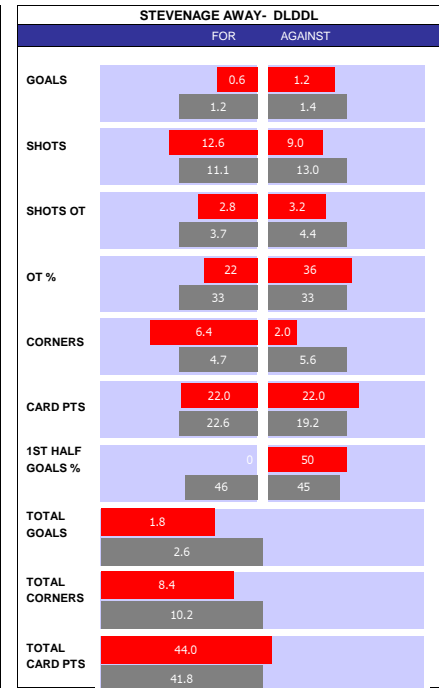

ENGLISH LEAGUE ONE				
P	TEAM	PL	GD	PTS
1	Portsmouth	44	36	94
2	Derby	44	38	86
3	Bolton	44	33	83
4	Peterboro	43	28	80
5	Barnsley	44	19	75
6	Oxford	44	22	73
7	Lincoln	44	26	71
8	Blackpool	44	17	70
9	Stevenage	44	10	67
10	Wigan	44	4	64
11	Leyton Orient	44	-3	62
12	Northampton	44	-8	59
13	Wycombe	43	2	58
14	Exeter	44	-15	58
15	Bristol Rvs	44	-12	57
16	Reading	44	-2	56
17	Charlton	44	0	52
18	Shrewsbury	44	-30	47
19	Cambridge	43	-21	46
20	Burton	44	-26	43
21	Cheltenham	43	-24	41
22	Port Vale	44	-31	40
23	Fleetwood Town	44	-27	37
24	Carlisle	44	-36	30

HEAD TO HEAD									
DIV	DATE	H / A	G	S	O	C	Y	R	
EL1	30-09-23	Stevenage	1	11	3	9	1	0	
		Oxford	3	15	4	8	2	0	
EL2	25-03-16	Oxford	1	4	2	6	1	1	
		Stevenage	1	4	1	5	3	0	
EL2	31-10-15	Stevenage	1	10	5	4	0	2	
		Oxford	5	27	13	8	2	0	
EL2	31-01-15	Stevenage	0	10	4	7	1	0	
		Oxford	2	4	3	4	2	0	
EL2	20-09-14	Oxford	0	12	2	10	0	0	
		Stevenage	0	5	1	1	2	0	
PER GAME AVGE :			2.8	20.4	7.6	12.4	2.8	0.6	

OXFORD 10 MATCH FORM									
SS	DATE	CMP	VEN	OPPOSITION	T	N	R	SCORE	
23/24	1604	LGE1	H	Lincoln	8	7	L	0	1
23/24	1304	LGE1	H	Peterboro	4	4	W	5	0
23/24	0604	LGE1	A	Burton	20	20	W	0	4
23/24	0104	LGE1	H	Fleetwood Town	23	23	W	4	0
23/24	2903	LGE1	A	Shrewsbury	18	18	D	1	1
23/24	1603	LGE1	A	Port Vale	23	22	W	0	2
23/24	1203	LGE1	A	Bolton	3	3	L	5	0
23/24	0903	LGE1	H	Cheltenham	21	21	W	2	1
23/24	0203	LGE1	A	Portsmouth	1	1	L	2	1
23/24	2402	LGE1	H	Leyton Orient	10	11	L	1	2

SQUAD STATS - SEASON TO DATE									
OXFORD					STEVENAGE				
P	PLAYER	APP	S	GLS	P	PLAYER	APP	S	GLS
G	James Beadle	25	0	0	G	Taye Ashby-Hammond	31	0	0
G	Jamie Cumming	17	0	0	G	Craig MacGillivray	9	0	0
D	Ciaran Brown	42	0	5	D	Carl Piergianni	41	0	4
D	Elliott Moore	38	0	1	D	Luther Wildin	31	0	2
D	Finley Stevens	25	6	1	D	Terence VanCuten	28	2	2
D	Sam Long	24	1	1	D	Nick Freeman	26	14	2
D	Greg Leigh	22	6	6	D	Dan Sweeney	21	0	1
D	Joe Bennett	11	4	0	D	Nathan Thompson	16	9	0