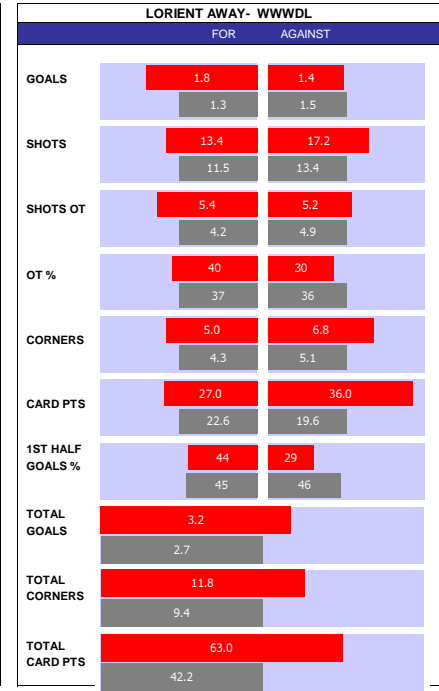

FRENCH LIGUE 1					14/04/24
P	TEAM	PL	GD	PTS	
1	Paris SG	28	41	63	
2	Brest	29	17	53	
3	Monaco	28	15	52	
4	Lille	28	17	49	
5	Nice	28	6	44	
6	Lens	29	6	43	
7	Lyon	29	-7	41	
8	Reims	29	-3	40	
9	Marseille	28	8	39	
10	Rennes	29	5	39	
11	Toulouse	29	-3	36	
12	Strasbourg	29	-7	36	
13	Montpellier	29	-5	34	
14	Nantes	29	-17	31	
15	Le Havre	29	-10	28	
16	Lorient	28	-17	26	
17	Metz	29	-19	26	
18	Clermont	29	-27	22