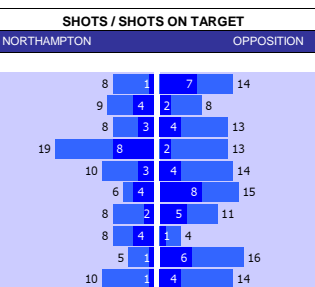

NORTHAMPTON 10 MATCH FORM

SS	DATE	CMP	VEN	OPPOSITION	T	N	R	SCORE
23/24	1304	LGE1	A	Fleetwood Town	23	23	L	2 0
23/24	0604	LGE1	H	Carlisle	24	24	W	2 0
23/24	0104	LGE1	H	Port Vale	21	22	W	2 0
23/24	2903	LGE1	A	Reading	15	16	L	1 0
23/24	2303	LGE1	H	Derby	2	2	W	1 0
23/24	1603	LGE1	A	Wycombe	14	13	L	2 0
23/24	1203	LGE1	H	Blackpool	8	8	L	0 1
23/24	0903	LGE1	A	Cambridge	19	19	D	1 1
23/24	0503	LGE1	A	Peterboro	5	4	L	5 1
23/24	0203	LGE1	H	Charlton	20	17	D	1 1

SQUAD STATS - SEASON TO DATE

NORTHAMPTON				EXETER					
P	PLAYER	APP	S	GLS	P	PLAYER	APP	S	GLS
G	Lee Burge	18	0	0	G	Viljami Sinisalo	43	0	0
G	Max Thompson	15	0	0	G	Gary Woods	1	0	0
D	Sam Sherring	35	0	0	D	Zak Jules	37	1	2
D	Jon Guthrie	31	3	3	D	Pierce Sweeney	36	5	0
D	Akinwale Odimayo	21	6	0	D	Will Aimson	32	2	3
D	Jordan Willis	20	6	0	D	Alex Hartridge	26	2	0
D	William Hondermarck	12	15	1	D	Cheick Diabate	19	8	0
D	Emmanuel Monthe	11	22	1	D	Ben Purrington	7	4	1

EXETER 10 MATCH FORM

SS	DATE	CMP	VEN	OPPOSITION	T	N	R	SCORE
23/24	1304	LGE1	A	Port Vale	21	22	W	2 4
23/24	0904	LGE1	A	Leyton Orient	10	11	D	2 2
23/24	0604	LGE1	H	Stevenage	8	9	W	1 0
23/24	0104	LGE1	A	Cheltenham	22	21	W	1 2
23/24	2903	LGE1	H	Charlton	17	17	D	1 1
23/24	1603	LGE1	H	Burton	19	20	W	1 0
23/24	1203	LGE1	A	Shrewsbury	18	18	W	0 3
23/24	0903	LGE1	H	Bolton	2	3	D	2 2
23/24	0203	LGE1	A	Peterboro	5	4	L	2 1
23/24	2402	LGE1	H	Fleetwood Town	23	23	D	1 1