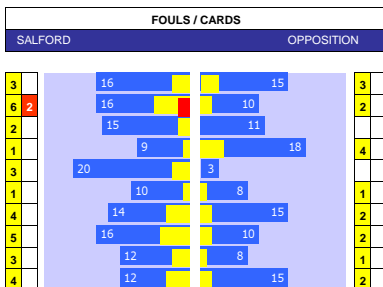

M	Byrn Morris	44	0	7	M	Ryan Watson	36	7	6
M	Scott Bennett	42	1	0	M	Elliot Watt	33	1	1
M	Shane McLoughlin	32	1	3	M	Conor McAleny	29	7	6
M	Aaron Wildig	29	1	2	M	Matthew Lund	16	20	3
M	Harry Charsley	21	9	4	M	Callum Hendry	15	10	8
M	Omar Bogle	21	3	7	M	Stephen Mallan	15	2	0
F	Seb Palmer-Houlden	24	8	7	F	Matt Smith	38	6	23
F	Offrande Zanzala	6	10	3	F	Kelly N'Mai	9	17	3
F	Luke Jephcott	3	11	0	F	Callum Morton	5	7	0
F	Kiban Rai	1	11	0	F	Marcus Dackers	0	6	0
F	Oilly Thomas	0	8	0	F	Sandro Da Costa	0	2	0