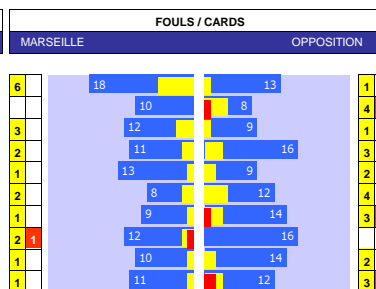

SQUAD STATS - SEASON TO DATE										
TOULOUSE					MARSEILLE					
P	PLAYER	APP	S	GLS	P	PLAYER	APP	S	GLS	
F	Thijs Dallinga	23	5	11	F	Pierre-Emerick Aubameye	24	4	12	
F	Frank Magri	14	12	4	F	Amine Harit	19	6	1	
F	Yann Gboho	9	3	1	F	Ilman Ndiaye	18	6	3	
F	Zakaria Aboukhail	5	4	3	F	Vitinha	10	8	3	
F	Shavy Babicka	4	4	1	F	Joaquin Correa	5	6	0