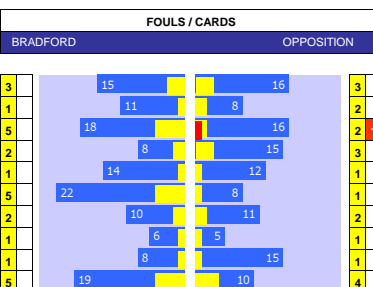

M	Isaac Hutchinson	40	3	11	M	Brad Halliday	38	3	4
M	Liam Gordon	40	1	2	M	Richard Smallwood	36	3	1
M	Brandon Comley	29	2	1	M	Alex Gilliead	32	4	3
M	Ryan Stirk	28	6	2	M	Jamie Walker	25	3	5
M	Tom Knowles	28	2	0	M	Lewis Richards	20	4	0
M	Ross Tierney	13	15	1	M	Kevin McDonald	10	9	0
F	Freddie Draper	21	0	10	F	Andy Cook	36	2	15
F	Jamille Matt	17	18	5	F	Tyler Smith	19	17	4
F	Josh Gordon	16	2	1	F	Bobby Pointon	13	8	2
F	Danny Johnson	10	10	4	F	Calum Kavanagh	8	4	4
F	Mo Faal	6	11	4	F	Adam Wilson	4	6	1