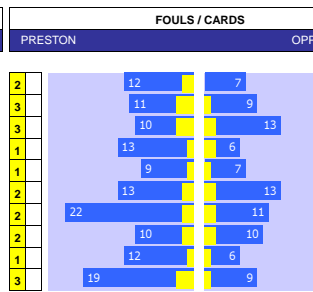

SQUAD STATS - SEASON TO DATE

P PLAYER	APP	S	GLS
M Ilias Chair	40	1	5
M Sam Field	37	3	3
M Chris Willock	24	12	4
M Paul Smyth	22	19	3
M Jack Colback	22	4	3
M Andre Dozzell	22	3	2
F Lyndon Dykes	28	10	4
F Sinclair Armstrong	19	17	3
F Michael Frey	4	5	1
F Charlie Kelman	3	8	0
F Rayan Kolli	0	10	0
M Alan Browne	33	4	4
M Brad Potts	31	0	2
M Benjamin Whiteman	25	5	3
M Ali McCann	24	7	0
M Duane Holmes	23	8	4
M Ryan Ledson	16	8	0
F Will Keane	29	5	13
F Mads Frokjaer-Jensen	26	11	3
F Liam Millar	24	8	5
F Milutin Osmajic	17	15	8
F Emil Ris Jakobsen	13	4	6