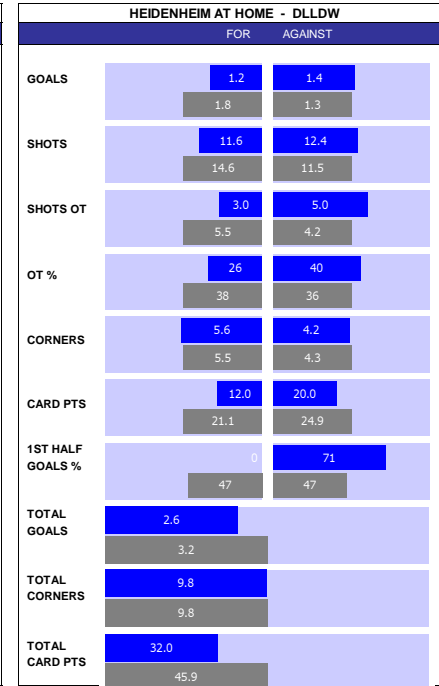

GERMAN BUNDESLIGA				
P	TEAM	PL	GD	PTS
1	Leverkusen	29	55	79
2	Bayern Munich	29	46	63
3	Stuttgart	29	33	63
4	RB Leipzig	29	34	56
5	Dortmund	29	23	56
6	Ein Frankfurt	29	4	42
7	Augsburg	29	1	39
8	Freiburg	29	-11	39
9	Hoffenheim	29	-8	36
10	Heidenheim	29	-8	34
11	M'gladbach	29	-6	31
12	Werder Bremen	29	-13	31
13	Union Berlin	29	-20	29
14	Wolfsburg	29	-16	28
15	Bochum	29	-25	27
16	Mainz	29	-17	26
17	FC Koln	29	-28	22
18	Darmstadt	29	-44	14

HEAD TO HEAD										
DIV	DATE	H / A	G	S	O	C	Y	R		
GE1	02-12-23	RB Leipzig	2	23	8	5	2	0		
		Heidenheim	1	7	1	3	2	0		
GE2	02-03-16	RB Leipzig	3	0	0	0	0	0		
		Heidenheim	1	0	0	0	0	0		
GE2	18-09-15	Heidenheim	1	0	0	0	0	0		
		RB Leipzig	1	0	0	0	0	0		
GE2	22-03-15	Heidenheim	1	0	0	0	0	0		
		RB Leipzig	0	0	0	0	0	0		
GE2	06-10-14	RB Leipzig	1	0	0	0	0	0		
		Heidenheim	1	0	0	0	0	0		
PER GAME AVGE :			2.4	6.0	1.8	1.6	0.8	0.0		

HEIDENHEIM 10 MATCH FORM										
SS	DATE	CMP	VEN	OPPOSITION	T	N	R	SCORE		
23/24	1304	GER1	A	Bochum	15	15	D	1	1	
23/24	0604	GER1	H	Bayern Munich	2	2	W	3	2	
23/24	3103	GER1	A	Stuttgart	3	3	D	3	3	
23/24	1603	GER1	H	M'gladbach	12	11	D	1	1	
23/24	0903	GER1	A	Augsburg	10	7	L	1	0	
23/24	0203	GER1	H	Ein Frankfurt	6	6	L	1	2	
23/24	2402	GER1	A	Union Berlin	13	13	D	2	2	
23/24	1702	GER1	H	Leverkusen	1	1	L	1	2	
23/24	1002	GER1	A	Werder Bremen	9	12	W	1	2	
23/24	0202	GER1	H	Dortmund	4	5	D	0	0	

SQUAD STATS - SEASON TO DATE										
HEIDENHEIM					RB LEIPZIG					
P	PLAYER	APP	S	GLS	P	PLAYER	APP	S	GLS	
G	Kevin Muller	29	0	0	G	Janis Blaswich	20	0	0	
G	Vitus Eicher	0	0	0	G	Peter Gulacsi	9	0	0	
D	Patrick Mainka	29	0	2	D	David Raum	28	0	2	
D	Jonas Fohrenbach	27	1	0	D	Benjamin Henrichs	24	4	1	
D	Omar Haktab Traore	25	2	0	D	Mohamed Simakan	21	7	1	
D	Benedikt Gimber	19	0	1	D	Castello Lukeba	19	8	1	
D	Tim Siersleben	10	4	0	D	Lukas Klostermann	14	7	1	
D	Marnon Busch	5	11	0	D	Willi Orban	13	1	0