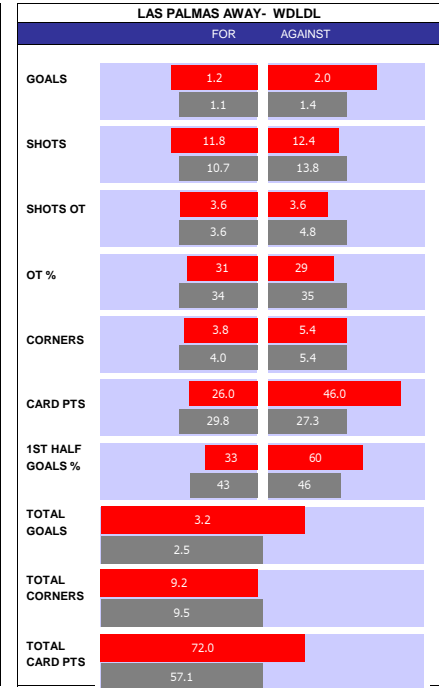

SPANISH LA LIGA				
P	TEAM	PL	GD	PTS
1	Real Madrid	31	47	78
2	Barcelona	31	28	70
3	Girona	31	24	65
4	Ath Madrid	31	23	61
5	Ath Bilbao	31	22	57
6	Sociedad	31	12	50
7	Valencia	31	2	47
8	Betis	31	1	45
9	Villarreal	31	-5	39
10	Getafe	31	-6	39
11	Osasuna	31	-8	39
12	Las Palmas	31	-6	37
13	Sevilla	31	-5	34
14	Alaves	31	-12	32
15	Mallorca	31	-11	31
16	Vallecano	31	-13	31
17	Celta	31	-13	28
18	Cadiz	31	-20	25
19	Granada	31	-28	17
20	Almeria	31	-32	14

HEAD TO HEAD										
DIV	DATE	H / A	G	S	O	C	Y	R		
SP1	02-10-23	Las Palmas	2	16	5	4	2	0		
		Celta	1	11	3	5	1	0		
SP1	05-03-18	Celta	2	14	6	10	1	0		
		Las Palmas	1	10	3	7	2	0		
SP1	16-10-17	Las Palmas	2	24	11	14	2	0		
		Celta	5	14	7	3	1	1		
SP1	03-04-17	Celta	3	13	6	4	3	0		
		Las Palmas	1	12	5	6	3	0		
SP1	30-10-16	Las Palmas	3	17	8	8	2	0		
		Celta	3	9	6	1	6	1		
PER GAME AVGE :			4.6	28.0	12.0	12.4	4.6	0.4		

CELTA 10 MATCH FORM									
SS	DATE	CMP	VEN	OPPOSITION	T	N	R	SCORE	
23/24	1204	SP1	A	Betis	8	8	L	2	1
23/24	3103	SP1	H	Vallecano	16	16	D	0	0
23/24	1703	SP1	A	Sevilla	15	13	W	1	2
23/24	1003	SP1	A	Real Madrid	1	1	L	4	0
23/24	0103	SP1	H	Almeria	20	20	W	1	0
23/24	2502	SP1	A	Cadiz	18	18	D	2	2
23/24	1702	SP1	H	Barcelona	3	2	L	1	2
23/24	1102	SP1	A	Getafe	10	10	L	3	2
23/24	0402	SP1	A	Osasuna	11	11	W	0	3
23/24	2801	SP1	H	Girona	2	3	L	0	1

SQUAD STATS - SEASON TO DATE									
CELTA					LAS PALMAS				
P	PLAYER	APP	S	GLS	P	PLAYER	APP	S	GLS
G	Vicente Guaita	21	1	0	G	Alvaro Valles	30	0	0
G	Ivan Villar	10	0	0	G	Aaron	1	1	0
D	Unai Nunez	28	2	1	D	Mika Marmol	29	0	0
D	Carl Starfelt	22	1	1	D	Sergi Cardona	27	3	1
D	Carlos Dominguez	14	3	0	D	Alex Suarez	24	1	1
D	Kevin	9	2	0	D	Saul Coco	20	4	1
D	Mihailo Ristic	9	2	0	D	Julian Araujo	13	9	1
D	Javier Manquillo	7	0	0	D	Daley Sinkgraven	4	4	0