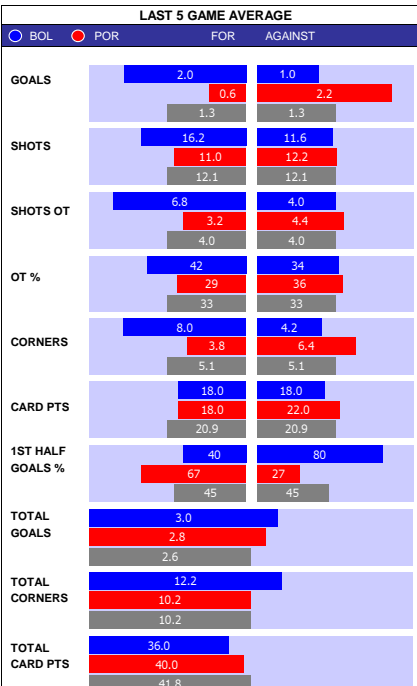

ENGLISH LEAGUE ONE				
P	TEAM	PL	GD	PTS
1	Portsmouth	44	36	94
2	Derby	44	38	86
3	Bolton	44	33	83
4	Peterboro	43	28	80
5	Barnsley	44	19	75
6	Oxford	44	22	73
7	Lincoln	44	26	71
8	Blackpool	44	17	70
9	Stevenage	44	10	67
10	Wigan	44	4	64
11	Leyton Orient	44	-3	62
12	Northampton	44	-8	59
13	Wycombe	43	2	58
14	Exeter	44	-15	58
15	Bristol Rvs	44	-12	57
16	Reading	44	-2	56
17	Charlton	44	0	52
18	Shrewsbury	44	-30	47
19	Cambridge	43	-21	46
20	Burton	44	-26	43
21	Cheltenham	43	-24	41
22	Port Vale	44	-31	40
23	Fleetwood Town	44	-27	37
24	Carlisle	44	-36	30