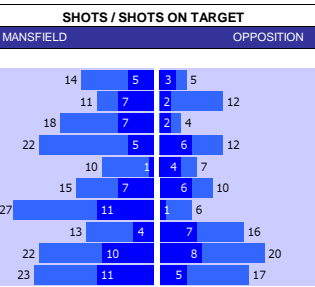

MANSFIELD 10 MATCH FORM										
SS	DATE	CMP	VEN	OPPOSITION	T	N	R	SCORE		
23/24	1604	LGE2	H	Accrington	18	18	W	2	1	
23/24	1304	LGE2	A	Milton Keynes Dons	4	4	W	1	4	
23/24	0904	LGE2	H	Forest Green	24	24	W	1	0	
23/24	0604	LGE2	H	Crawley Town	7	7	L	1	4	
23/24	2903	LGE2	A	Wrexham	3	3	L	2	0	
23/24	2303	LGE2	H	Colchester	22	22	D	1	1	
23/24	1603	LGE2	A	Bradford	13	13	W	1	5	
23/24	1203	LGE2	A	Tranmere	17	17	L	2	1	
23/24	0903	LGE2	H	Swindon	17	19	W	3	2	
23/24	0503	LGE2	H	Milton Keynes Dons	5	4	L	1	2	

SQUAD STATS - SEASON TO DATE										
MANSFIELD					GILLINGHAM					
P	PLAYER	APP	S	GLS	P	PLAYER	APP	S	GLS	
G	Christy Pym	43	0	0	G	Jake Turner	35	0	0	
G	Scott Flinders	0	0	0	G	Glenn Morris	9	0	0	
D	Aden Flint	42	1	2	D	Shadrach Ogie	37	0	1	
D	Jordan Bowery	35	6	2	D	Conor Masterson	36	3	6	
D	Lewis Brunt	33	1	2	D	Max Ehmer	33	4	0	
D	Bailey Cargill	28	8	5	D	Scott Malone	27	13	4	
D	Calum MacDonald	15	3	0	D	Cheyne Alexander	19	3	0	
D	Callum Johnson	11	5	1	D	Max Clark	18	3	1	

GILLINGHAM 10 MATCH FORM										
SS	DATE	CMP	VEN	OPPOSITION	T	N	R	SCORE		
23/24	1304	LGE2	H	Barrow	6	6	W	3	0	
23/24	0604	LGE2	A	Bradford	15	13	L	1	0	
23/24	0104	LGE2	A	Harrogate	13	12	L	5	1	
23/24	2903	LGE2	H	Crewe	5	5	D	0	0	
23/24	2303	LGE2	A	Morecambe	12	14	W	2	3	
23/24	1603	LGE2	H	Grimsby	21	21	D	1	1	
23/24	1203	LGE2	A	AFC Wimbledon	8	11	L	2	0	
23/24	0903	LGE2	H	Tranmere	18	17	D	1	1	
23/24	0503	LGE2	A	Barrow	8	6	L	2	0	
23/24	0203	LGE2	A	Salford	19	20	W	0	2