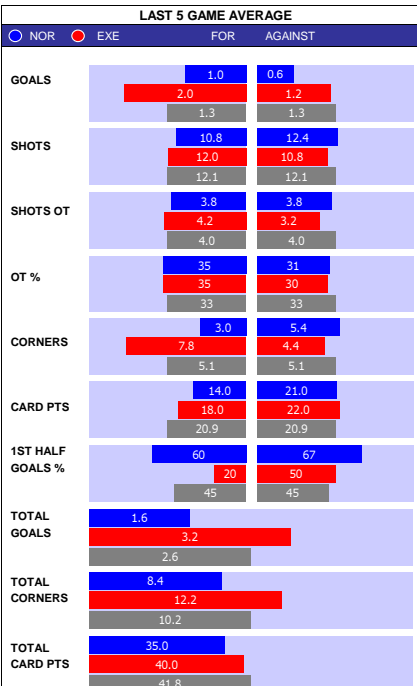

ENGLISH LEAGUE ONE				
P	TEAM	PL	GD	PTS
1	Portsmouth	44	36	94
2	Derby	44	38	86
3	Bolton	44	33	83
4	Peterboro	43	28	80
5	Barnsley	44	19	75
6	Oxford	44	22	73
7	Lincoln	44	26	71
8	Blackpool	44	17	70
9	Stevenage	44	10	67
10	Wigan	44	4	64
11	Leyton Orient	44	-3	62
12	Northampton	44	-8	59
13	Wycombe	43	2	58
14	Exeter	44	-15	58
15	Bristol Rvs	44	-12	57
16	Reading	44	-2	56
17	Charlton	44	0	52
18	Shrewsbury	44	-30	47
19	Cambridge	43	-21	46
20	Burton	44	-26	43
21	Cheltenham	43	-24	41
22	Port Vale	44	-31	40
23	Fleetwood Town	44	-27	37
24	Carlisle	44	-36	30

HEAD TO HEAD

DIV	DATE	H / A	G	S	O	C	Y	R
EL1	30-09-23	Exeter	0	10	2	6	1	0
		Northampton	2	11	7	2	5	0
EL2	30-04-22	Northampton	1	16	5	8	1	0
		Exeter	1	8	3	5	5	0
EL2	07-12-21	Exeter	1	15	6	4	2	0
		Northampton	2	8	5	0	2	0
EL2	22-02-20	Northampton	2	9	4	4	1	0
		Exeter	0	6	2	5	1	0
EL2	07-12-19	Exeter	3	15	3	9	2	0
		Northampton	2	11	2	4	1	0

PER GAME AVGE : 2.8 21.8 7.8 9.4 4.2 0.0

NORTHAMPTON 10 MATCH FORM

SS	DATE	CMP	VEN	OPPOSITION	T	N	R	SCORE
23/24	1304	LGE1	A	Fleetwood Town	23	23	L	2 0
23/24	0604	LGE1	H	Carlisle	24	24	W	2 0
23/24	0104	LGE1	H	Port Vale	21	22	W	2 0
23/24	2903	LGE1	A	Reading	15	16	L	1 0
23/24	2303	LGE1	H	Derby	2	2	W	1 0
23/24	1603	LGE1	A	Wycombe	14	13	L	2 0
23/24	1203	LGE1	H	Blackpool	8	8	L	0 1
23/24	0903	LGE1	A	Cambridge	19	19	D	1 1
23/24	0503	LGE1	A	Peterboro	5	4	L	5 1
23/24	0203	LGE1	H	Charlton	20	17	D	1 1

SQUAD STATS - SEASON TO DATE

NORTHAMPTON				EXETER					
P	PLAYER	APP	S	GLS	P	PLAYER	APP	S	GLS
G	Lee Burge	18	0	0	G	Viljami Sinisalo	43	0	0
G	Max Thompson	15	0	0	G	Gary Woods	1	0	0
D	Sam Sherring	35	0	0	D	Zak Jules	37	1	2
D	Jon Guthrie	31	3	3	D	Pierce Sweeney	36	5	0
D	Akinwale Odimayo	21	6	0	D	Will Aimson	32	2	3
D	Jordan Willis	20	6	0	D	Alex Hartridge	26	2	0
D	William Hondermarck	12	15	1	D	Cheick Diabate	19	8	0
D	Emmanuel Monthe	11	22	1	D	Ben Purrington	7	4	1