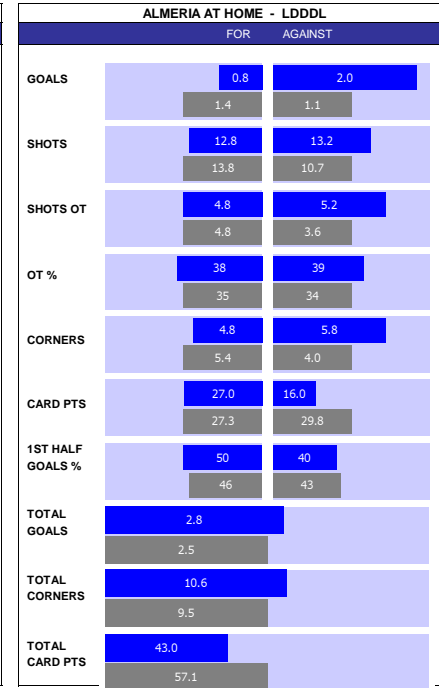

SPANISH LA LIGA				
P	TEAM	PL	GD	PTS
1	Real Madrid	31	47	78
2	Barcelona	31	28	70
3	Girona	31	24	65
4	Ath Madrid	31	23	61
5	Ath Bilbao	31	22	57
6	Sociedad	31	12	50
7	Valencia	31	2	47
8	Betis	31	1	45
9	Villarreal	31	-5	39
10	Getafe	31	-6	39
11	Osasuna	31	-8	39
12	Las Palmas	31	-6	37
13	Sevilla	31	-5	34
14	Alaves	31	-12	32
15	Mallorca	31	-11	31
16	Vallecano	31	-13	31
17	Celta	31	-13	28
18	Cadiz	31	-20	25
19	Granada	31	-28	17
20	Almeria	31	-32	14

HEAD TO HEAD									
DIV	DATE	H / A	G	S	O	C	Y	R	
SP1	17-09-23	Villarreal	2	10	4	7	2	0	
		Almeria	1	17	7	6	3	0	
SP1	04-03-23	Almeria	0	6	0	2	2	0	
		Villarreal	2	16	6	10	4	0	
SP1	23-10-22	Villarreal	2	11	5	10	4	1	
		Almeria	1	15	4	4	1	0	
SP1	15-03-15	Almeria	0	10	2	4	4	1	
		Villarreal	0	18	7	3	4	1	
SP1	19-10-14	Villarreal	2	17	8	6	5	0	
		Almeria	0	10	3	4	2	0	
PER GAME AVGE :			2.0	26.0	9.2	11.2	6.2	0.6	

ALMERIA 10 MATCH FORM									
SS	DATE	CMP	VEN	OPPOSITION	T	N	R	SCORE	
23/24	1404	SP1	A	Sociedad	6	6	D	2	2
23/24	3003	SP1	H	Osasuna	12	11	L	0	3
23/24	1703	SP1	A	Las Palmas	10	12	W	0	1
23/24	1103	SP1	H	Sevilla	14	13	D	2	2
23/24	0103	SP1	A	Celta	17	17	L	1	0
23/24	2402	SP1	H	Ath Madrid	4	4	D	2	2
23/24	1802	SP1	A	Granada	19	19	D	1	1
23/24	1202	SP1	H	Ath Bilbao	5	5	D	0	0
23/24	0302	SP1	A	Valencia	8	7	L	2	1
23/24	2601	SP1	H	Alaves	12	14	L	0	3

SQUAD STATS - SEASON TO DATE									
ALMERIA					VILLARREAL				
P	PLAYER	APP	S	GLS	P	PLAYER	APP	S	GLS
G	Luis Maximiano	28	0	0	G	Filip Jorgensen	30	0	0
G	Fernando Martinez Rubio	2	0	0	G	Pepe Reina	1	0	0
D	Edgar Gonzalez	26	0	2	D	Raul Albiol	22	1	0
D	Juan Brandariz	19	5	0	D	Jorge Cuenca	17	6	3
D	Marc Pubill	16	1	1	D	Alberto Moreno	14	9	1
D	Cesar Montes	16	0	0	D	Juan Foyth	12	0	1
D	Alejandro Pozo	8	9	0	D	Kiko Femenia	10	7	0
D	Alex Centelles	8	2	0	D	Aissa Mandi	10	4	1