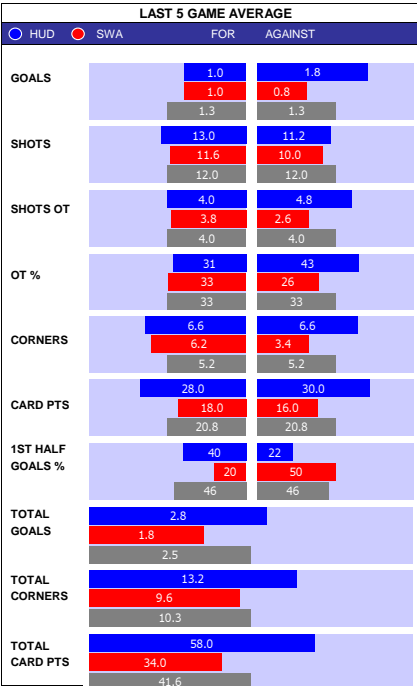

ENGLISH CHAMPIONSHIP				
P	TEAM	PL	GD	PTS
1	Ipswich	43	32	89
2	Leicester	42	41	88
3	Leeds	43	42	87
4	Southampton	42	30	84
5	West Brom	43	24	72
6	Norwich	43	16	71
7	Hull	42	8	65
8	Coventry	42	14	63
9	Middlesbrough	43	5	63
10	Preston	43	-4	63
11	Cardiff	43	-12	59
12	Bristol City	43	4	58
13	Sunderland	43	2	56
14	Swansea	43	-9	53
15	Watford	43	1	52
16	Millwall	43	-13	50
17	Blackburn	43	-14	49
18	Plymouth	43	-8	48
19	QPR	43	-17	47
20	Stoke	43	-19	47
21	Birmingham	43	-16	45
22	Huddersfield	43	-23	44
23	Sheffield Weds	43	-31	44
24	Rotherham	43	-53	23

HEAD TO HEAD									
DIV	DATE	H / A	G	S	O	C	Y	R	
ECH	02-12-23	Swansea	1	22	5	19	1	0	
		Huddersfield	1	5	3	1	2	0	
ECH	15-04-23	Swansea	1	19	5	5	4	0	
		Huddersfield	0	9	1	4	2	0	
ECH	12-11-22	Huddersfield	0	8	4	2	1	0	
		Swansea	0	16	6	11	2	0	
ECH	15-01-22	Huddersfield	1	11	8	4	0	0	
		Swansea	1	18	11	7	0	0	
ECH	25-09-21	Swansea	1	7	6	3	2	0	
		Huddersfield	0	5	0	2	2	0	
PER GAME AVGE :			1.2	24.0	9.8	11.6	3.2	0.0	

HUDDERSFIELD 10 MATCH FORM									
SS	DATE	CMP	VEN	OPPOSITION	T	N	R	SCORE	
23/24	1304	CH	A	Bristol City	12	12	D	1	1
23/24	0904	CH	A	Preston	10	10	L	4	1
23/24	0604	CH	H	Millwall	20	16	W	1	0
23/24	0104	CH	A	Stoke	17	20	D	1	1
23/24	2903	CH	H	Coventry	8	8	L	1	3
23/24	1603	CH	A	Rotherham	24	24	D	0	0
23/24	1003	CH	H	West Brom	5	5	L	1	4
23/24	0603	CH	A	Cardiff	11	11	L	1	0
23/24	0203	CH	H	Leeds	2	3	D	1	1
23/24	2402	CH	A	Watford	11	15	W	1	2

SQUAD STATS - SEASON TO DATE									
HUDDERSFIELD					SWANSEA				
P	PLAYER	APP	S	GLS	P	PLAYER	APP	S	GLS
G	Lee Nicholls	35	0	0	G	Carl Rushworth	43	0	0
G	Chris Maxwell	7	1	0	G	Andrew Fisher	0	0	0
D	Michal Helik	37	1	9	D	Josh Tymon	33	5	0
D	Matthew Pearson	34	2	3	D	Harry Darling	29	7	3
D	Tom Lees	27	3	0	D	Ben Cabango	29	3	0
D	Yuta Nakayama	18	5	0	D	Nathan Wood	24	1	1
D	Brodie Spencer	16	1	0	D	Joshua Key	22	4	2
D	Ben Jackson	13	10	1	D	Bashir Humphreys	21	2	1