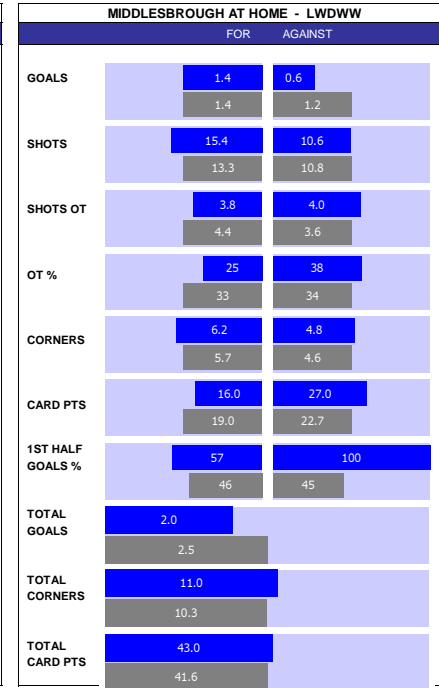

ENGLISH CHAMPIONSHIP				
P	TEAM	PL	GD	PTS
1	Ipswich	43	32	89
2	Leicester	42	41	88
3	Leeds	43	42	87
4	Southampton	42	30	84
5	West Brom	43	24	72
6	Norwich	43	16	71
7	Hull	42	8	65
8	Coventry	42	14	63
9	Middlesbrough	43	5	63
10	Preston	43	-4	63
11	Cardiff	43	-12	59
12	Bristol City	43	4	58
13	Sunderland	43	2	56
14	Swansea	43	-9	53
15	Watford	43	1	52
16	Millwall	43	-13	50
17	Blackburn	43	-14	49
18	Plymouth	43	-8	48
19	QPR	43	-17	47
20	Stoke	43	-19	47
21	Birmingham	43	-16	45
22	Huddersfield	43	-23	44
23	Sheffield Weds	43	-31	44
24	Rotherham	43	-53	23

HEAD TO HEAD									
DIV	DATE	H / A	G	S	O	C	Y	R	
ECH	02-12-23	Leeds	3	20	9	6	2	0	
		Middlesbrough	2	11	5	3	5	1	
ECH	26-02-20	Middlesbrough	0	14	2	3	3	0	
		Leeds	1	12	8	6	0	0	
ECH	30-11-19	Leeds	4	16	10	4	2	0	
		Middlesbrough	0	7	1	1	3	0	
ECH	09-02-19	Middlesbrough	1	9	3	2	2	0	
		Leeds	1	17	4	9	1	0	
ECH	31-08-18	Leeds	0	11	3	6	4	0	
		Middlesbrough	0	9	3	5	4	0	
PER GAME AVGE :			2.4	25.2	9.6	9.0	5.2	0.2	

MIDDLESBROUGH 10 MATCH FORM									
SS	DATE	CMP	VEN	OPPOSITION	T	N	R	SCORE	
23/24	1304	CH	A	Ipswich	2	1	D	1	1
23/24	1004	CH	A	Hull	10	7	D	2	2
23/24	0604	CH	H	Swansea	15	14	W	2	0
23/24	0104	CH	H	Sheffield Weds	23	23	W	2	0
23/24	2903	CH	A	Southampton	4	4	D	1	1
23/24	1603	CH	H	Blackburn	18	17	D	0	0
23/24	1203	CH	A	Birmingham	21	21	W	0	1
23/24	0903	CH	A	QPR	19	19	W	0	2
23/24	0603	CH	H	Norwich	7	6	W	3	1
23/24	0203	CH	A	Stoke	22	20	L	2	0

SQUAD STATS - SEASON TO DATE									
MIDDLESBROUGH					LEEDS				
P	PLAYER	APP	S	GLS	P	PLAYER	APP	S	GLS
G	Seny Dieng	32	0	0	G	Illan Meslier	41	0	0
G	Tom Glover	11	1	0	G	Karl Darlow	1	1	0
D	Rav van den Berg	30	1	1	D	Ethan Ampadu	43	0	0
D	Lukas Engel	28	7	2	D	Joe Rodon	39	1	0
D	Dael Fry	28	0	0	D	Pascal Struijk	22	1	3
D	Paddy McNair	20	1	0	D	Sam Byram	21	9	2
D	Luke Ayling	17	0	0	D	Junior Firpo	16	7	0
D	Matthew Clarke	16	5	0	D	Liam Cooper	8	7	1