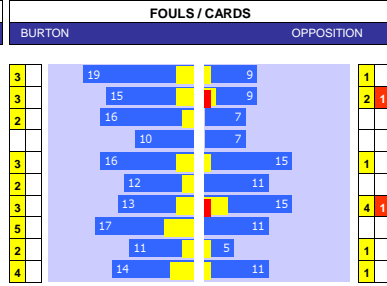

BURTON 10 MATCH FORM									
SS	DATE	CMP	VEN	OPPOSITION	T	N	R	SCORE	
23/24	1604	LGE1	H	Cheltenham	22	21	L	1	2
23/24	1304	LGE1	A	Stevenage	9	9	W	1	2
23/24	0604	LGE1	H	Oxford	7	6	L	0	4
23/24	0104	LGE1	H	Barnsley	5	5	L	1	3
23/24	2903	LGE1	A	Wigan	10	10	D	1	1
23/24	2303	LGE1	H	Port Vale	23	22	L	0	1
23/24	1603	LGE1	A	Exeter	17	14	L	1	0
23/24	1203	LGE1	A	Portsmouth	1	1	L	2	1
23/24	0903	LGE1	H	Peterboro	5	4	L	1	3
23/24	0203	LGE1	A	Cheltenham	21	21	D	0	0

SQUAD STATS - SEASON TO DATE									
BURTON					READING				
P	PLAYER	APP	S	GLS	P	PLAYER	APP	S	GLS
G	Max Crocombe	39	1	0	G	David Button	36	1	0
G	Jamal Blackman	4	0	0	G	Joel Pereira	7	0	0
D	Ryan Sweeney	32	3	1	D	Tyler Bindon	35	3	2
D	John Brayford	29	1	3	D	Andy Yiadom	26	6	0
D	Steve Seddon	26	7	2	D	Amadou Salif Mbengue	23	12	0
D	Sam Hughes	25	1	0	D	Nelson Abbey	21	1	0
D	Jake Caprice	17	9	0	D	Jeriel Dorsett	19	2	1
D	Tolaji Bola	9	1	0	D	Clinton Mola	18	10	0

READING 10 MATCH FORM									
SS	DATE	CMP	VEN	OPPOSITION	T	N	R	SCORE	
23/24	1304	LGE1	A	Barnsley	5	5	D	2	2
23/24	0904	LGE1	A	Bristol Rvs	16	15	W	0	2
23/24	0604	LGE1	H	Lincoln	6	7	D	1	1
23/24	0104	LGE1	A	Bolton	3	3	L	5	2
23/24	2903	LGE1	H	Northampton	12	12	W	1	0
23/24	1603	LGE1	H	Cambridge	20	19	W	4	0
23/24	1203	LGE1	A	Derby	2	2	L	2	1
23/24	0903	LGE1	H	Wycombe	16	13	L	1	2
23/24	0203	LGE1	A	Carlisle	24	24	W	1	3
23/24	2402	LGE1	H	Shrewsbury	19	18	L	2	3