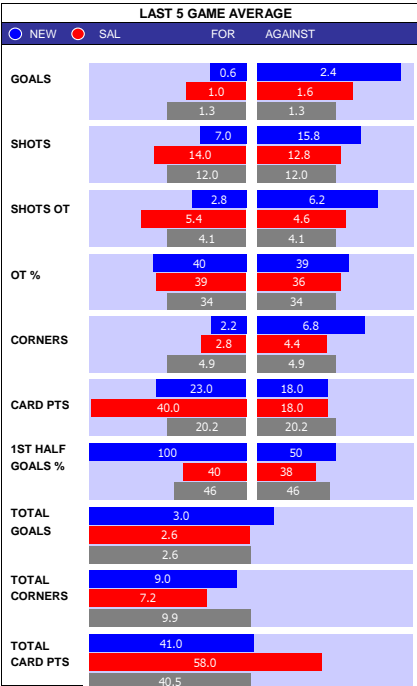

ENGLISH LEAGUE TWO				
P	TEAM	PL	GD	PTS
1	Stockport	44	47	89
2	Mansfield	44	42	82
3	Wrexham	44	33	82
4	Milton Keynes Dons	44	13	74
5	Crewe	44	7	70
6	Barrow	43	9	68
7	Crawley Town	44	4	66
8	Walsall	44	1	65
9	Doncaster	43	0	64
10	Gillingham	44	-10	63
11	AFC Wimbledon	44	10	62
12	Harrogate	44	-7	62
13	Bradford	43	-3	60
14	Morecambe	44	-13	60
15	Notts County	44	3	58
16	Newport County	44	-10	55
17	Tranmere	44	-1	54
18	Accrington	44	-9	54
19	Swindon	44	-4	53
20	Salford	44	-17	47
21	Grimsby	44	-17	46
22	Colchester	43	-17	44
23	Sutton	44	-25	40
24	Forest Green	44	-36	36

HEAD TO HEAD									
DIV	DATE	H / A	G	S	O	C	Y	R	
EL2	30-09-23	Salford	2	10	2	2	1	0	
		Newport County	1	15	4	6	3	0	
EL2	04-03-23	Salford	3	22	7	6	0	0	
		Newport County	1	12	3	1	1	0	
EL2	16-08-22	Newport County	2	12	4	4	3	0	
		Salford	3	12	6	4	2	0	
EL2	08-01-22	Newport County	0	16	4	3	1	0	
		Salford	2	11	4	3	1	0	
EL2	28-08-21	Salford	3	16	5	2	4	0	
		Newport County	0	15	5	2	3	0	
PER GAME AVGE :			3.4	28.2	8.8	6.6	3.8	0.0	

NEWPORT COUNTY 10 MATCH FORM									
SS	DATE	CMP	VEN	OPPOSITION	T	N	R	SCORE	
23/24	1304	LGE2	H	Tranmere	18	17	L	1	2
23/24	0904	LGE2	H	Accrington	18	18	L	1	3
23/24	0604	LGE2	A	Grimsby	21	21	L	1	0
23/24	0104	LGE2	H	Crawley Town	9	7	L	0	4
23/24	2903	LGE2	A	Colchester	22	22	L	2	1
23/24	2303	LGE2	A	Barrow	6	6	L	1	0
23/24	1603	LGE2	A	AFC Wimbledon	7	11	W	0	2
23/24	1203	LGE2	H	Morecambe	10	14	W	5	3
23/24	0903	LGE2	A	Stockport	2	1	L	1	0
23/24	0203	LGE2	H	Mansfield	1	2	L	0	1

SQUAD STATS - SEASON TO DATE									
NEWPORT COUNTY					SALFORD				
P	PLAYER	APP	S	GLS	P	PLAYER	APP	S	GLS
G	Nick Townsend	41	0	0	G	Alex Cairns	44	0	0
G	Jonny Maxted	3	1	0	G	Joe Wright	0	0	0
D	Will Evans	42	2	21	D	Curtis Tilt	42	1	3
D	Ryan Delaney	30	0	1	D	Declan John	29	3	0
D	Matthew Baker	28	2	0	D	Luke Garbutt	28	3	2
D	Adam Lewis	25	1	2	D	Theo Vassell	27	1	1
D	James Clarke	24	1	0	D	Adrian Mariappa	25	5	0
D	Kyle Jameson	14	2	1	D	Luke Bolton	20	0	0