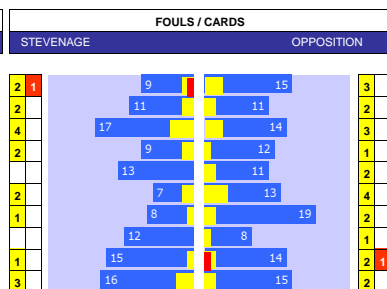

SQUAD STATS - SEASON TO DATE									
OXFORD					STEVENAGE				
P	PLAYER	APP	S	GLS	P	PLAYER	APP	S	GLS
M	Cameron Brannagan	39	1	10	M	Dan Butler	42	1	1
M	Ruben Rodrigues	38	3	9	M	Finley Burns	31	6	0
M	Marcus McGuane	32	5	1	M	Louis Thompson	25	15	2
M	Tyler Goodrham	20	17	8	M	Jake Forster-Caskey	21	9	2
M	Billy Bodin	19	15	5	M	Ben Thompson	12	17	2
M	Josh Murphy	15	10	6	M	Alex MacDonald	10	16	2
F	Mark Harris	39	1	14	F	Jamie Reid	39	2	18
F	Tyler Burey	3	2	0	F	Jordan Roberts	38	6	5
F	Will Goodwin	1	7	1	F	Kane Hemmings	16	16	4
F	Gatlin O'Donkor	0	20	0	F	Aaron Pressley	11	9	2
F	Sonny Perkins	0	3	0	F	Elliott List	7	20	4