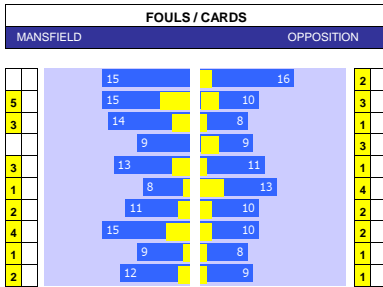

MANSFIELD 10 MATCH FORM										
SS	DATE	CMP	VEN	OPPOSITION	T	N	R	SCORE		
23/24	1604	LGE2	H	Accrington	18	18	W	2	1	
23/24	1304	LGE2	A	Milton Keynes Dons	4	4	W	1	4	
23/24	0904	LGE2	H	Forest Green	24	24	W	1	0	
23/24	0604	LGE2	H	Crawley Town	7	7	L	1	4	
23/24	2903	LGE2	A	Wrexham	3	3	L	2	0	
23/24	2303	LGE2	H	Colchester	22	22	D	1	1	
23/24	1603	LGE2	A	Bradford	13	13	W	1	5	
23/24	1203	LGE2	A	Tranmere	17	17	L	2	1	
23/24	0903	LGE2	H	Swindon	17	19	W	3	2	
23/24	0503	LGE2	H	Milton Keynes Dons	5	4	L	1	2	

SQUAD STATS - SEASON TO DATE										
MANSFIELD					GILLINGHAM					
P	PLAYER	APP	S	GLS	P	PLAYER	APP	S	GLS	
G	Christy Pym	43	0	0	G	Jake Turner	35	0	0	
G	Scott Flinders	0	0	0	G	Glenn Morris	9	0	0	
D	Aden Flint	42	1	2	D	Shadrach Ogie	37	0	1	
D	Jordan Bowery	35	6	2	D	Conor Masterson	36	3	6	
D	Lewis Brunt	33	1	2	D	Max Ehmer	33	4	0	
D	Bailey Cargill	28	8	5	D	Scott Malone	27	13	4	
D	Calum MacDonald	15	3	0	D	Cheyne Alexander	19	3	0	
D	Callum Johnson	11	5	1	D	Max Clark	18	3	1	

GILLINGHAM 10 MATCH FORM										
SS	DATE	CMP	VEN	OPPOSITION	T	N	R	SCORE		
23/24	1304	LGE2	H	Barrow	6	6	W	3	0	
23/24	0604	LGE2	A	Bradford	15	13	L	1	0	
23/24	0104	LGE2	A	Harrogate	13	12	L	5	1	
23/24	2903	LGE2	H	Crewe	5	5	D	0	0	
23/24	2303	LGE2	A	Morecambe	12	14	W	2	3	
23/24	1603	LGE2	H	Grimsby	21	21	D	1	1	
23/24	1203	LGE2	A	AFC Wimbledon	8	11	L	2	0	
23/24	0903	LGE2	H	Tranmere	18	17	D	1	1	
23/24	0503	LGE2	A	Barrow	8	6	L	2	0	
23/24	0203	LGE2	A	Salford	19	20	W	0	2