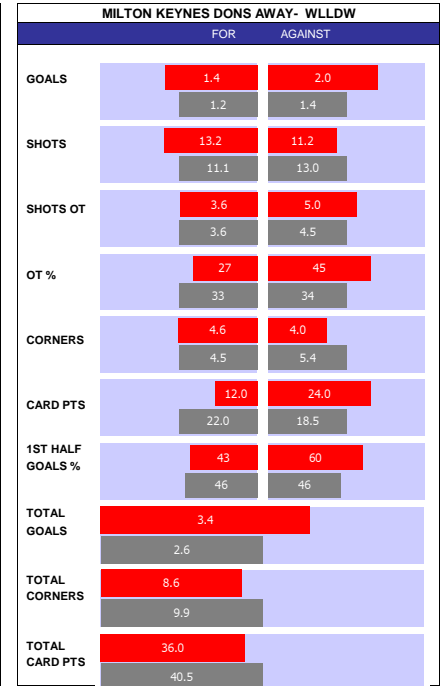

ENGLISH LEAGUE TWO				
P	TEAM	PL	GD	PTS
1	Stockport	44	47	89
2	Mansfield	44	42	82
3	Wrexham	44	33	82
4	Milton Keynes Dons	44	13	74
5	Crewe	44	7	70
6	Barrow	43	9	68
7	Crawley Town	44	4	66
8	Walsall	44	1	65
9	Doncaster	43	0	64
10	Gillingham	44	-10	63
11	AFC Wimbledon	44	10	62
12	Harrogate	44	-7	62
13	Bradford	43	-3	60
14	Morecambe	44	-13	60
15	Notts County	44	3	58
16	Newport County	44	-10	55
17	Tranmere	44	-1	54
18	Accrington	44	-9	54
19	Swindon	44	-4	53
20	Salford	44	-17	47
21	Grimsby	44	-17	46
22	Colchester	43	-17	44
23	Sutton	44	-25	40
24	Forest Green	44	-36	36

HEAD TO HEAD									
DIV	DATE	H / A	G	S	O	C	Y	R	
EL2	30-09-23	Milton Keynes Dons	0	27	4	11	3	0	
		Harrogate	1	3	3	3	1	0	
PER GAME AVGE :			1.0	30.0	7.0	14.0	4.0	0.0	

HARROGATE 10 MATCH FORM									
SS	DATE	CMP	VEN	OPPOSITION	T	N	R	SCORE	
23/24	1304	LGE2	H	Sutton	22	23	D	2	2
23/24	0904	LGE2	H	Grimsby	21	21	W	1	0
23/24	0604	LGE2	A	Notts County	16	15	L	3	0
23/24	0104	LGE2	H	Gillingham	7	10	W	5	1
23/24	2903	LGE2	A	AFC Wimbledon	9	11	D	1	1
23/24	2303	LGE2	H	Bradford	17	13	W	3	0
23/24	1603	LGE2	A	Barrow	6	6	D	0	0
23/24	1203	LGE2	A	Wrexham	3	3	D	0	0
23/24	0903	LGE2	H	Crawley Town	11	7	L	1	2
23/24	0203	LGE2	A	Swindon	17	19	D	1	1

SQUAD STATS - SEASON TO DATE									
HARROGATE					MILTON KEYNES DONS				
P	PLAYER	APP	S	GLS	P	PLAYER	APP	S	GLS
G	James Belshaw	24	0	0	G	Craig MacGillivray	24	0	0
G	Mark Oxley	16	0	0	G	Michael Kelly	13	0	0
D	Anthony O'Connor	41	0	4	D	Warren O'Hora	42	1	3
D	Matthew Foulds	34	1	1	D	Cameron Norman	31	7	0
D	Rod McDonald	20	1	0	D	MJ Williams	28	8	1
D	Toby Sims	6	1	0	D	Dean Lewington	18	3	0
D	Joe Mattock	2	3	0	D	Jack Tucker	13	1	0
D	Will Smith	0	0	0	D	Tommy Smith	10	0	0