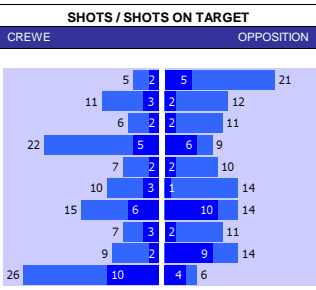

CREWE 10 MATCH FORM

SS	DATE	CMP	VEN	OPPOSITION	T	N	R	SCORE
23/24	1304	LGE2	H	Grimsby	21	21	L	0 3
23/24	0904	LGE2	A	Morecambe	10	14	W	0 1
23/24	0604	LGE2	A	Accrington	18	18	D	0 0
23/24	0104	LGE2	H	Forest Green	24	24	L	0 3
23/24	2903	LGE2	A	Gillingham	8	10	D	0 0
23/24	2303	LGE2	H	AFC Wimbledon	7	11	D	1 1
23/24	1603	LGE2	A	Milton Keynes Dons	5	4	L	3 1
23/24	1203	LGE2	H	Sutton	24	23	W	1 0
23/24	0903	LGE2	A	Doncaster	20	9	L	2 0
23/24	0203	LGE2	H	Morecambe	11	14	L	2 3

SQUAD STATS - SEASON TO DATE

P	PLAYER	APP	S	GLS
P	Harvey Davies	26	1	0
P	Tom Booth	17	0	0
D	Mickey Demetriou	43	1	8
D	Michael Williams	21	9	2
D	Connor O'Riordan	21	2	3
D	Lewis Billington	19	3	1
D	Ed Turns	12	0	1
D	Nathan Robinson	0	1	0
P	Arthur Okonkwo	34	0	0
P	Mark Howard	6	1	0
D	James McClean	35	0	3
D	Thomas O'Connor	29	3	0
D	Eoghan O'Connell	26	2	0
D	Ben Tozer	25	4	1
D	Ryan Barnett	23	7	2
D	Jacob Mendy	22	9	2

WREXHAM 10 MATCH FORM

SS	DATE	CMP	VEN	OPPOSITION	T	N	R	SCORE
23/24	1304	LGE2	H	Forest Green	24	24	W	6 0
23/24	0904	LGE2	H	Crawley Town	7	7	W	4 1
23/24	0604	LGE2	A	Colchester	23	22	W	1 2
23/24	0204	LGE2	A	Doncaster	16	9	L	1 0
23/24	2903	LGE2	H	Mansfield	1	2	W	2 0
23/24	2303	LGE2	A	Grimsby	21	21	W	1 3
23/24	1603	LGE2	H	Tranmere	16	17	L	0 1
23/24	1203	LGE2	H	Harrogate	14	12	D	0 0
23/24	0903	LGE2	A	Morecambe	8	14	W	1 3
23/24	0203	LGE2	H	Accrington	15	18	W	4 0