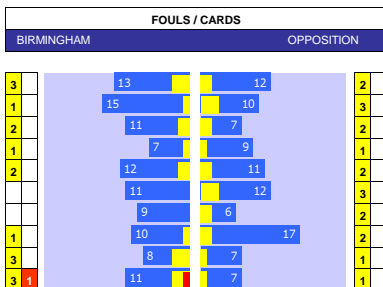

SQUAD STATS - SEASON TO DATE									
ROTHERHAM					BIRMINGHAM				
P	PLAYER	APP	S	GLS	P	PLAYER	APP	S	GLS
F	Jordan Hugill	26	10	3	F	Jay Stansfield	36	4	12
F	Sam Nombe	24	14	2	F	Scott Hogan	11	14	1
F	Tom Eaves	6	24	4	F	Oliver Burke	10	10	0
F	Charlie Wyke	6	6	1	F	Lukas Jutkiewicz	3	23	3
F	Arvin Appiah	5	21	0	F	Romelle Donovan	1	6	0