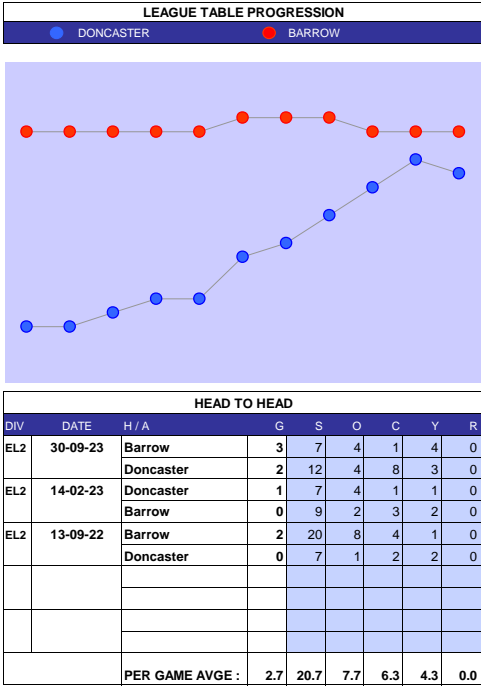

ENGLISH LEAGUE TWO 16/04/24

P	TEAM	PL	GD	PTS
1	Stockport	44	47	89
2	Mansfield	44	42	82
3	Wrexham	44	33	82
4	Milton Keynes Dons	44	13	74
5	Crewe	44	7	70
6	Barrow	43	9	68
7	Crawley Town	44	4	66
8	Walsall	44	1	65
9	Doncaster	43	0	64
10	Gillingham	44	-10	63
11	AFC Wimbledon	44	10	62
12	Harrogate	44	-7	62
13	Bradford	43	-3	60
14	Morecambe	44	-13	60
15	Notts County	44	3	58
16	Newport County	44	-10	55
17	Tranmere	44	-1	54
18	Accrington	44	-9	54
19	Swindon	44	-4	53
20	Salford	44	-17	47
21	Grimsby	44	-17	46
22	Colchester	43	-17	44
23	Sutton	44	-25	40
24	Forest Green	44	-36	36