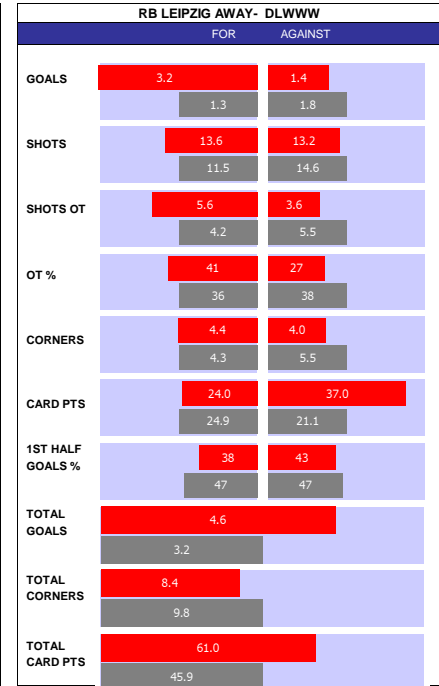

GERMAN BUNDESLIGA				
P	TEAM	PL	GD	PTS
1	Leverkusen	29	55	79
2	Bayern Munich	29	46	63
3	Stuttgart	29	33	63
4	RB Leipzig	29	34	56
5	Dortmund	29	23	56
6	Ein Frankfurt	29	4	42
7	Augsburg	29	1	39
8	Freiburg	29	-11	39
9	Hoffenheim	29	-8	36
10	Heidenheim	29	-8	34
11	M'gladbach	29	-6	31
12	Werder Bremen	29	-13	31
13	Union Berlin	29	-20	29
14	Wolfsburg	29	-16	28
15	Bochum	29	-25	27
16	Mainz	29	-17	26
17	FC Koln	29	-28	22
18	Darmstadt	29	-44	14

HEAD TO HEAD										
DIV	DATE	H / A	G	S	O	C	Y	R		
GE1	02-12-23	RB Leipzig	2	23	8	5	2	0		
		Heidenheim	1	7	1	3	2	0		
GE2	02-03-16	RB Leipzig	3	0	0	0	0	0		
		Heidenheim	1	0	0	0	0	0		
GE2	18-09-15	Heidenheim	1	0	0	0	0	0		
		RB Leipzig	1	0	0	0	0	0		
GE2	22-03-15	Heidenheim	1	0	0	0	0	0		
		RB Leipzig	0	0	0	0	0	0		
GE2	06-10-14	RB Leipzig	1	0	0	0	0	0		
		Heidenheim	1	0	0	0	0	0		
PER GAME AVGE :			2.4	6.0	1.8	1.6	0.8	0.0		

HEIDENHEIM 10 MATCH FORM										
SS	DATE	CMP	VEN	OPPOSITION	T	N	R	SCORE		
23/24	1304	GER1	A	Bochum	15	15	D	1	1	
23/24	0604	GER1	H	Bayern Munich	2	2	W	3	2	
23/24	3103	GER1	A	Stuttgart	3	3	D	3	3	
23/24	1603	GER1	H	M'gladbach	12	11	D	1	1	
23/24	0903	GER1	A	Augsburg	10	7	L	1	0	
23/24	0203	GER1	H	Ein Frankfurt	6	6	L	1	2	
23/24	2402	GER1	A	Union Berlin	13	13	D	2	2	
23/24	1702	GER1	H	Leverkusen	1	1	L	1	2	
23/24	1002	GER1	A	Werder Bremen	9	12	W	1	2	
23/24	0202	GER1	H	Dortmund	4	5	D	0	0	

SQUAD STATS - SEASON TO DATE										
HEIDENHEIM					RB LEIPZIG					
P	PLAYER	APP	S	GLS	P	PLAYER	APP	S	GLS	
G	Kevin Muller	29	0	0	G	Janis Blaswich	20	0	0	
G	Vitus Eicher	0	0	0	G	Peter Gulacsi	9	0	0	
D	Patrick Mainka	29	0	2	D	David Raum	28	0	2	
D	Jonas Fohrenbach	27	1	0	D	Benjamin Henrichs	24	4	1	
D	Omar Haktab Traore	25	2	0	D	Mohamed Simakan	21	7	1	
D	Benedikt Gimber	19	0	1	D	Castello Lukeba	19	8	1	
D	Tim Siersleben	10	4	0	D	Lukas Klostermann	14	7	1	
D	Marnon Busch	5	11	0	D	Willi Orban	13	1	0