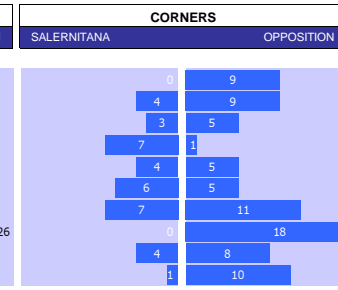

SALERNITANA 10 MATCH FORM table with columns: SS, DATE, CMP, VEN, OPPOSITION, T, N, R, SCORE. Lists recent matches.

SQUAD STATS - SEASON TO DATE table with columns: P, PLAYER, APP, S, GLS. Lists player statistics for both teams.

FIORENTINA 10 MATCH FORM table with columns: SS, DATE, CMP, VEN, OPPOSITION, T, N, R, SCORE. Lists recent matches.