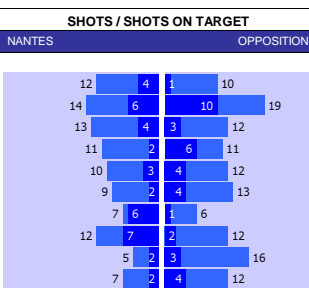

NANTES 10 MATCH FORM									
SS	DATE	CMP	VEN	OPPOSITION	T	N	R	SCORE	
23/24	1404	FRA1	A	Le Havre	14	15	W	0	1
23/24	0704	FRA1	H	Lyon	10	7	L	1	3
23/24	3103	FRA1	A	Nice	5	5	W	1	2
23/24	1603	FRA1	H	Strasbourg	14	12	L	1	3
23/24	1003	FRA1	A	Marseille	7	9	L	2	0
23/24	0303	FRA1	H	Metz	17	17	L	0	2
23/24	2402	FRA1	A	Lorient	15	16	W	0	1
23/24	1702	FRA1	H	Paris SG	1	1	L	0	2
23/24	1102	FRA1	A	Toulouse	13	11	W	1	2
23/24	0302	FRA1	H	Lens	8	6	L	0	1

SQUAD STATS - SEASON TO DATE									
NANTES					RENNES				
P	PLAYER	APP	S	GLS	P	PLAYER	APP	S	GLS
	G Alban Lafont	23	0	0		G Steve Mandanda	29	0	0
	G Remy Descamps	6	0	0		G Gauthier Gallon	0	0	0
	D Jean-Charles Castelletto	25	0	2		D Arthur Theate	24	0	1
	D Eray Comert	20	1	2		D Adrien Truffert	21	5	1
	D Marcus Coco	15	8	1		D Warmed Omari	20	2	1
	D Jean-Kevin Duverne	14	3	0		D Jeanuel Belocian	14	6	0
	D Nicolas Pallois	12	6	0		D Lorenz Assignon	12	2	1
	D Nathan Zeze	9	2	0		D Guela Doue	11	10	0

RENNES 10 MATCH FORM									
SS	DATE	CMP	VEN	OPPOSITION	T	N	R	SCORE	
23/24	1304	FRA1	H	Toulouse	11	11	L	1	2
23/24	0704	FRA1	A	Monaco	4	3	L	1	0
23/24	3103	FRA1	A	Strasbourg	12	12	L	2	0
23/24	1703	FRA1	H	Marseille	7	9	W	2	0
23/24	1003	FRA1	A	Lille	5	4	D	2	2
23/24	0303	FRA1	H	Lorient	16	16	L	1	2
23/24	2502	FRA1	A	Paris SG	1	1	D	1	1
23/24	1802	FRA1	H	Clermont	18	18	W	3	1
23/24	1102	FRA1	A	Le Havre	11	15	W	0	1
23/24	0302	FRA1	H	Montpellier	12	13	W	2	1