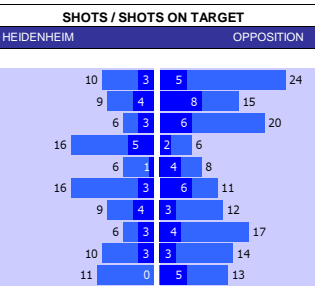

HEIDENHEIM 10 MATCH FORM										
SS	DATE	CMP	VEN	OPPOSITION	T	N	R	SCORE		
23/24	1304	GER1	A	Bochum	15	15	D	1	1	
23/24	0604	GER1	H	Bayern Munich	2	2	W	3	2	
23/24	3103	GER1	A	Stuttgart	3	3	D	3	3	
23/24	1603	GER1	H	M'gladbach	12	11	D	1	1	
23/24	0903	GER1	A	Augsburg	10	7	L	1	0	
23/24	0203	GER1	H	Ein Frankfurt	6	6	L	1	2	
23/24	2402	GER1	A	Union Berlin	13	13	D	2	2	
23/24	1702	GER1	H	Leverkusen	1	1	L	1	2	
23/24	1002	GER1	A	Werder Bremen	9	12	W	1	2	
23/24	0202	GER1	H	Dortmund	4	5	D	0	0	

SQUAD STATS - SEASON TO DATE										
HEIDENHEIM					RB LEIPZIG					
P	PLAYER	APP	S	GLS	P	PLAYER	APP	S	GLS	
G	Kevin Muller	29	0	0	G	Janis Blaswich	20	0	0	
G	Vitus Eicher	0	0	0	G	Peter Gulacsi	9	0	0	
D	Patrick Mainka	29	0	2	D	David Raum	28	0	2	
D	Jonas Fohrenbach	27	1	0	D	Benjamin Henrichs	24	4	1	
D	Omar Haktab Traore	25	2	0	D	Mohamed Simakan	21	7	1	
D	Benedikt Gimber	19	0	1	D	Castello Lukeba	19	8	1	
D	Tim Siersleben	10	4	0	D	Lukas Klostermann	14	7	1	
D	Marnon Busch	5	11	0	D	Willi Orban	13	1	0	

RB LEIPZIG 10 MATCH FORM										
SS	DATE	CMP	VEN	OPPOSITION	T	N	R	SCORE		
23/24	1304	GER1	H	Wolfsburg	14	14	W	3	0	
23/24	0604	GER1	A	Freiburg	8	8	W	1	4	
23/24	3003	GER1	H	Mainz	16	16	D	0	0	
23/24	1503	GER1	A	FC Koln	16	17	W	1	5	
23/24	0903	GER1	H	Darmstadt	18	18	W	2	0	
23/24	0203	GER1	A	Bochum	15	15	W	1	4	
23/24	2402	GER1	A	Bayern Munich	2	2	L	2	1	
23/24	1702	GER1	H	M'gladbach	13	11	W	2	0	
23/24	1002	GER1	A	Augsburg	12	7	D	2	2	
23/24	0402	GER1	H	Union Berlin	15	13	W	2	0