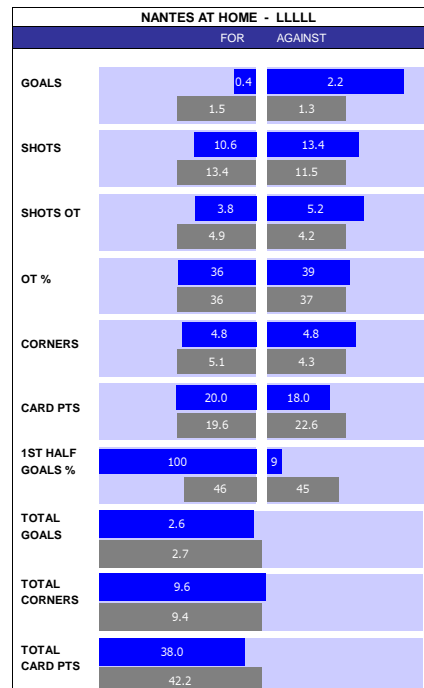

FRENCH LIGUE 1					14/04/24
P	TEAM	PL	GD	PTS	
1	Paris SG	28	41	63	
2	Brest	29	17	53	
3	Monaco	28	15	52	
4	Lille	28	17	49	
5	Nice	28	6	44	
6	Lens	29	6	43	
7	Lyon	29	-7	41	
8	Reims	29	-3	40	
9	Marseille	28	8	39	
10	Rennes	29	5	39	
11	Toulouse	29	-3	36	
12	Strasbourg	29	-7	36	
13	Montpellier	29	-5	34	
14	Nantes	29	-17	31	
15	Le Havre	29	-10	28	
16	Lorient	28	-17	26	
17	Metz	29	-19	26	
18	Clermont	29	-27	22	

HEAD TO HEAD										
DIV	DATE	H / A	G	S	O	C	Y	R		
FL1	01-10-23	Rennes	3	16	5	6	3	0		
		Nantes	1	10	3	4	6	1		
FL1	26-02-23	Nantes	0	20	7	12	2	0		
		Rennes	1	11	3	4	2	0		
FL1	09-10-22	Rennes	3	14	4	4	1	1		
		Nantes	0	8	3	3	0	0		
FL1	11-05-22	Nantes	2	9	3	5	2	0		
		Rennes	1	17	5	5	1	0		
FL1	22-08-21	Rennes	1	14	5	6	2	0		
		Nantes	0	4	1	2	2	0		
PER GAME AVGE :			2.4	24.6	7.8	10.2	4.2	0.4		

NANTES 10 MATCH FORM									
SS	DATE	CMP	VEN	OPPOSITION	T	N	R	SCORE	
23/24	1404	FRA1	A	Le Havre	14	15	W	0	1
23/24	0704	FRA1	H	Lyon	10	7	L	1	3
23/24	3103	FRA1	A	Nice	5	5	W	1	2
23/24	1603	FRA1	H	Strasbourg	14	12	L	1	3
23/24	1003	FRA1	A	Marseille	7	9	L	2	0
23/24	0303	FRA1	H	Metz	17	17	L	0	2
23/24	2402	FRA1	A	Lorient	15	16	W	0	1
23/24	1702	FRA1	H	Paris SG	1	1	L	0	2
23/24	1102	FRA1	A	Toulouse	13	11	W	1	2
23/24	0302	FRA1	H	Lens	8	6	L	0	1

SQUAD STATS - SEASON TO DATE									
NANTES					RENNES				
P	PLAYER	APP	S	GLS	P	PLAYER	APP	S	GLS
	G Alban Lafont	23	0	0		G Steve Mandanda	29	0	0
	G Remy Descamps	6	0	0		G Gauthier Gallon	0	0	0
	D Jean-Charles Castelletto	25	0	2		D Arthur Theate	24	0	1
	D Eray Comert	20	1	2		D Adrien Truffert	21	5	1
	D Marcus Coco	15	8	1		D Warmed Omari	20	2	1
	D Jean-Kevin Duverne	14	3	0		D Jeanuel Belocian	14	6	0
	D Nicolas Pallois	12	6	0		D Lorenz Assignon	12	2	1
	D Nathan Zeze	9	2	0		D Guela Doue	11	10	0