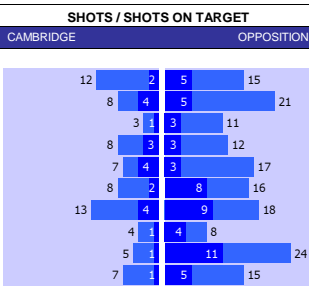

CAMBRIDGE 10 MATCH FORM

SS	DATE	CMP	VEN	OPPOSITION	T	N	R	SCORE
23/24	1604	LGE1	A	Bristol Rvs	16	15	L	1 0
23/24	1304	LGE1	H	Charlton	16	17	D	1 1
23/24	0604	LGE1	A	Blackpool	9	8	L	1 0
23/24	0104	LGE1	H	Wigan	10	10	W	3 1
23/24	2903	LGE1	A	Barnsley	5	5	W	0 2
23/24	1603	LGE1	A	Reading	15	16	L	4 0
23/24	1203	LGE1	A	Lincoln	9	7	L	6 0
23/24	0903	LGE1	H	Northampton	13	12	D	1 1
23/24	0203	LGE1	A	Bolton	3	3	L	2 0
23/24	2702	LGE1	A	Stevenage	7	9	L	1 0