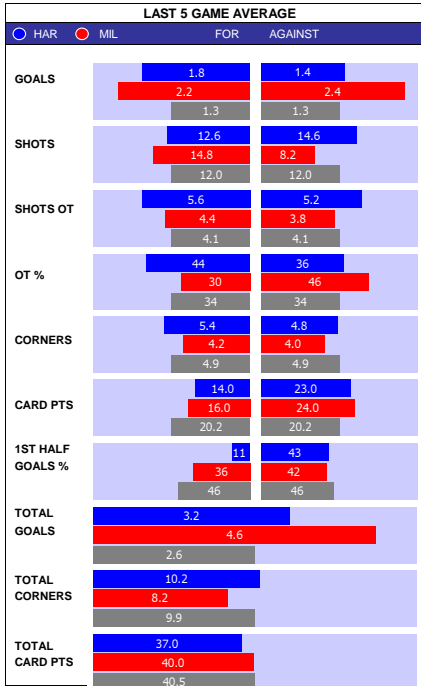

ENGLISH LEAGUE TWO				
P	TEAM	PL	GD	PTS
1	Stockport	44	47	89
2	Mansfield	44	42	82
3	Wrexham	44	33	82
4	Milton Keynes Dons	44	13	74
5	Crewe	44	7	70
6	Barrow	43	9	68
7	Crawley Town	44	4	66
8	Walsall	44	1	65
9	Doncaster	43	0	64
10	Gillingham	44	-10	63
11	AFC Wimbledon	44	10	62
12	Harrogate	44	-7	62
13	Bradford	43	-3	60
14	Morecambe	44	-13	60
15	Notts County	44	3	58
16	Newport County	44	-10	55
17	Tranmere	44	-1	54
18	Accrington	44	-9	54
19	Swindon	44	-4	53
20	Salford	44	-17	47
21	Grimsby	44	-17	46
22	Colchester	43	-17	44
23	Sutton	44	-25	40
24	Forest Green	44	-36	36

HEAD TO HEAD									
DIV	DATE	H / A	G	S	O	C	Y	R	
EL2	30-09-23	Milton Keynes Dons	0	27	4	11	3	0	
		Harrogate	1	3	3	3	1	0	
PER GAME AVGE :			1.0	30.0	7.0	14.0	4.0	0.0	

HARROGATE 10 MATCH FORM									
SS	DATE	CMP	VEN	OPPOSITION	T	N	R	SCORE	
23/24	1304	LGE2	H	Sutton	22	23	D	2	2
23/24	0904	LGE2	H	Grimsby	21	21	W	1	0
23/24	0604	LGE2	A	Notts County	16	15	L	3	0
23/24	0104	LGE2	H	Gillingham	7	10	W	5	1
23/24	2903	LGE2	A	AFC Wimbledon	9	11	D	1	1
23/24	2303	LGE2	H	Bradford	17	13	W	3	0
23/24	1603	LGE2	A	Barrow	6	6	D	0	0
23/24	1203	LGE2	A	Wrexham	3	3	D	0	0
23/24	0903	LGE2	H	Crawley Town	11	7	L	1	2
23/24	0203	LGE2	A	Swindon	17	19	D	1	1

SQUAD STATS - SEASON TO DATE									
HARROGATE					MILTON KEYNES DONS				
P	PLAYER	APP	S	GLS	P	PLAYER	APP	S	GLS
G	James Belshaw	24	0	0	G	Craig MacGillivray	24	0	0
G	Mark Oxley	16	0	0	G	Michael Kelly	13	0	0
D	Anthony O'Connor	41	0	4	D	Warren O'Hora	42	1	3
D	Matthew Foulds	34	1	1	D	Cameron Norman	31	7	0
D	Rod McDonald	20	1	0	D	MJ Williams	28	8	1
D	Toby Sims	6	1	0	D	Dean Lewington	18	3	0
D	Joe Mattock	2	3	0	D	Jack Tucker	13	1	0
D	Will Smith	0	0	0	D	Tommy Smith	10	0	0