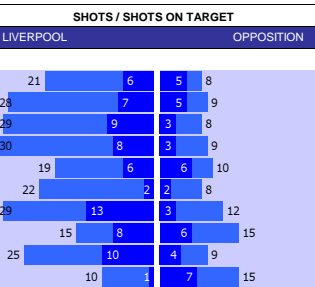

SQUAD STATS - SEASON TO DATE									
FULHAM					LIVERPOOL				
P	PLAYER	APP	S	GLS	P	PLAYER	APP	S	GLS
F	Raul Jimenez	17	5	5	F	Luis Diaz	26	5	8
F	Bobby De Cordova-Reid	14	14	6	F	Mohamed Salah	24	2	17
F	Rodrigo Muniz	14	7	8	F	Darwin Nunez	21	9	11
F	Carlos Vinicius	2	11	2	F	Diogo Jota	13	7	9
F	Adama Traore	0	13	1	F	Cody Gakpo	12	18	6