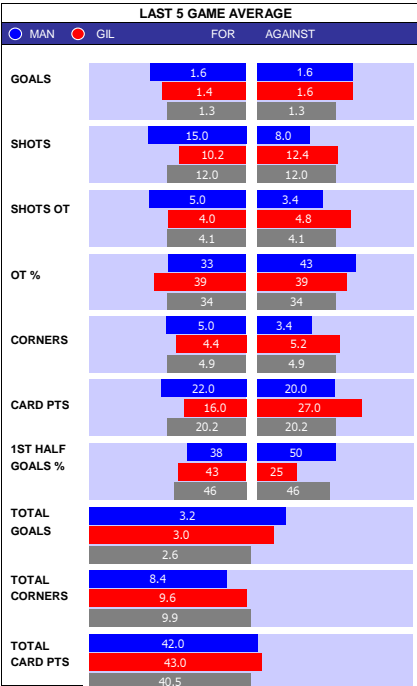

ENGLISH LEAGUE TWO				
P	TEAM	PL	GD	PTS
1	Stockport	44	47	89
2	Mansfield	44	42	82
3	Wrexham	44	33	82
4	Milton Keynes Dons	44	13	74
5	Crewe	44	7	70
6	Barrow	43	9	68
7	Crawley Town	44	4	66
8	Walsall	44	1	65
9	Doncaster	43	0	64
10	Gillingham	44	-10	63
11	AFC Wimbledon	44	10	62
12	Harrogate	44	-7	62
13	Bradford	43	-3	60
14	Morecambe	44	-13	60
15	Notts County	44	3	58
16	Newport County	44	-10	55
17	Tranmere	44	-1	54
18	Accrington	44	-9	54
19	Swindon	44	-4	53
20	Salford	44	-17	47
21	Grimsby	44	-17	46
22	Colchester	43	-17	44
23	Sutton	44	-25	40
24	Forest Green	44	-36	36

HEAD TO HEAD										
DIV	DATE	H / A	G	S	O	C	Y	R		
EL2	30-09-23	Gillingham	1	20	4	5	4	0		
		Mansfield	1	17	3	11	2	0		
EL2	11-02-23	Mansfield	2	17	6	5	2	0		
		Gillingham	0	8	3	5	3	0		
EL2	17-09-22	Gillingham	0	6	2	5	1	0		
		Mansfield	2	14	3	10	1	0		
PER GAME AVGE :			2.0	27.3	7.0	13.7	4.3	0.0		

MANSFIELD 10 MATCH FORM										
SS	DATE	CMP	VEN	OPPOSITION	T	N	R	SCORE		
23/24	1604	LGE2	H	Accrington	18	18	W	2	1	
23/24	1304	LGE2	A	Milton Keynes Dons	4	4	W	1	4	
23/24	0904	LGE2	H	Forest Green	24	24	W	1	0	
23/24	0604	LGE2	H	Crawley Town	7	7	L	1	4	
23/24	2903	LGE2	A	Wrexham	3	3	L	2	0	
23/24	2303	LGE2	H	Colchester	22	22	D	1	1	
23/24	1603	LGE2	A	Bradford	13	13	W	1	5	
23/24	1203	LGE2	A	Tranmere	17	17	L	2	1	
23/24	0903	LGE2	H	Swindon	17	19	W	3	2	
23/24	0503	LGE2	H	Milton Keynes Dons	5	4	L	1	2	

SQUAD STATS - SEASON TO DATE										
MANSFIELD					GILLINGHAM					
P	PLAYER	APP	S	GLS	P	PLAYER	APP	S	GLS	
G	Christy Pym	43	0	0	G	Jake Turner	35	0	0	
G	Scott Flinders	0	0	0	G	Glenn Morris	9	0	0	
D	Aden Flint	42	1	2	D	Shadrach Ogie	37	0	1	
D	Jordan Bowery	35	6	2	D	Conor Masterson	36	3	6	
D	Lewis Brunt	33	1	2	D	Max Ehmer	33	4	0	
D	Bailey Cargill	28	8	5	D	Scott Malone	27	13	4	
D	Calum MacDonald	15	3	0	D	Cheyne Alexander	19	3	0	
D	Callum Johnson	11	5	1	D	Max Clark	18	3	1