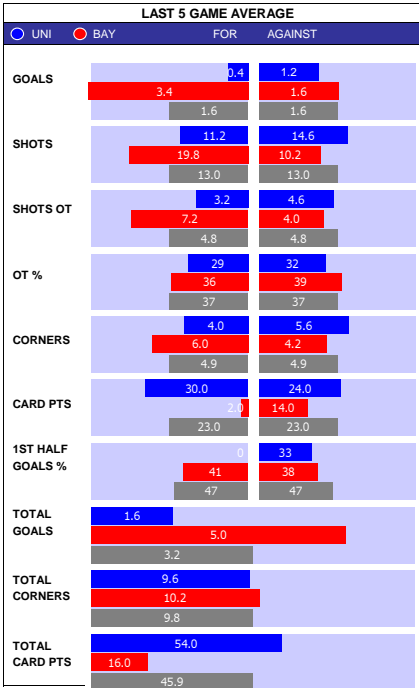

HEAD TO HEAD									
DIV	DATE	H / A	G	S	O	C	Y	R	
GE1	24-01-24	Bayern Munich	1	24	10	12	2	0	
		Union Berlin	0	4	1	1	4	0	
GE1	26-02-23	Bayern Munich	3	19	10	10	1	0	
		Union Berlin	0	4	1	4	1	0	
GE1	03-09-22	Union Berlin	1	10	3	5	1	0	
		Bayern Munich	1	21	6	7	2	0	
GE1	19-03-22	Bayern Munich	4	16	7	3	2	0	
		Union Berlin	0	9	4	2	1	0	
GE1	30-10-21	Union Berlin	2	9	6	6	1	0	
		Bayern Munich	5	14	6	1	1	0	
PER GAME AVGE :			3.4	26.0	10.8	10.2	3.2	0.0